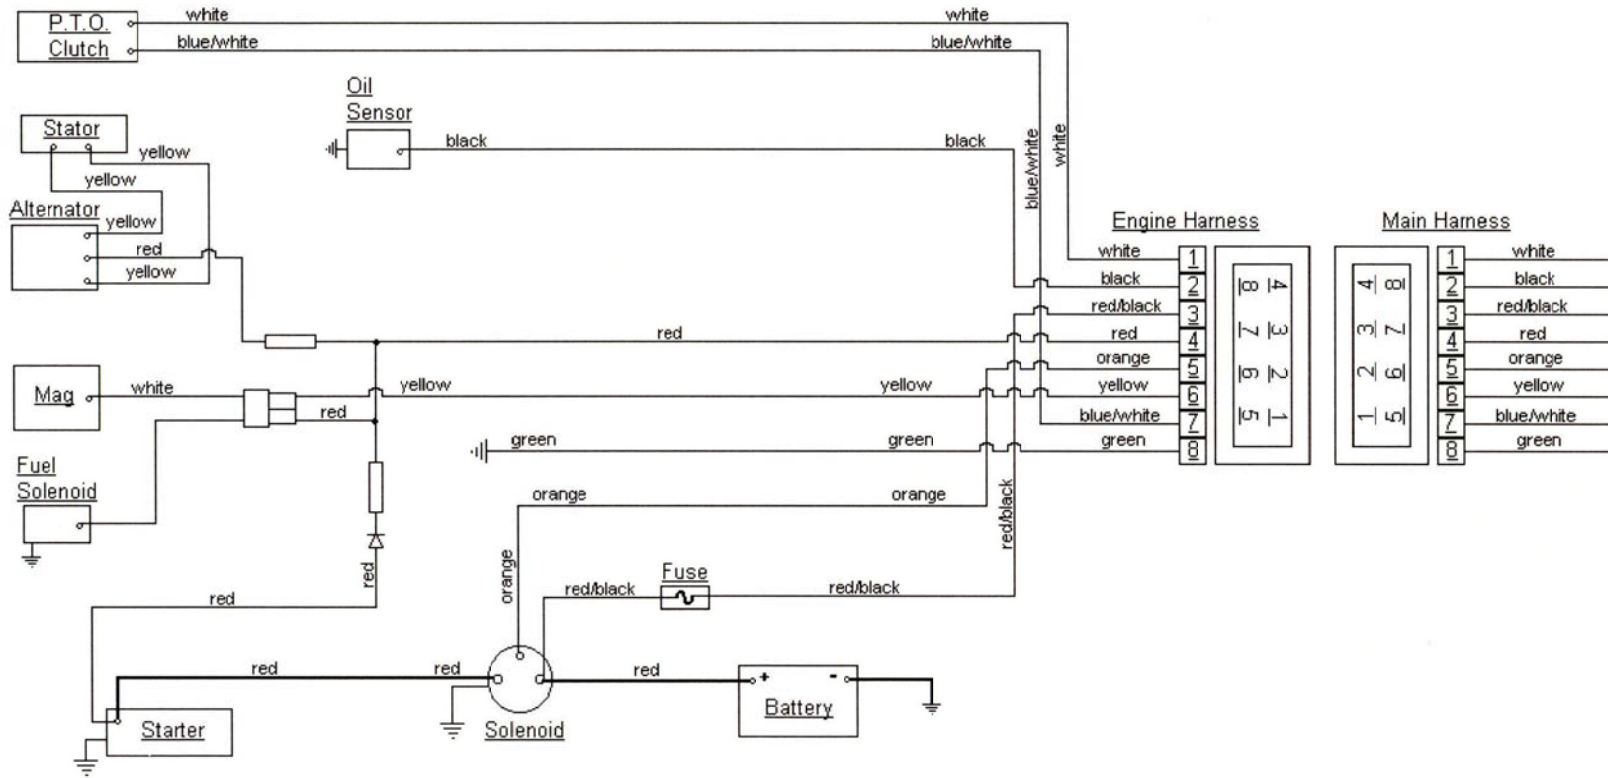

MODEL 364
MAIN HARNESS

CUBCADETPARTSNMORE.COM
515-266-7944

KEY SWITCH

OFF	M+G
RUN w/LIGHTS	B+R+L
RUN	B+R
START	B+S

P.T.O. SWITCH

OFF	1&2 CLOSED / 3&4, 5&6 OPEN
ON	1&2 OPEN / 3&4, 5&6 CLOSED

**MODEL 364
ENGINE HARNESS**