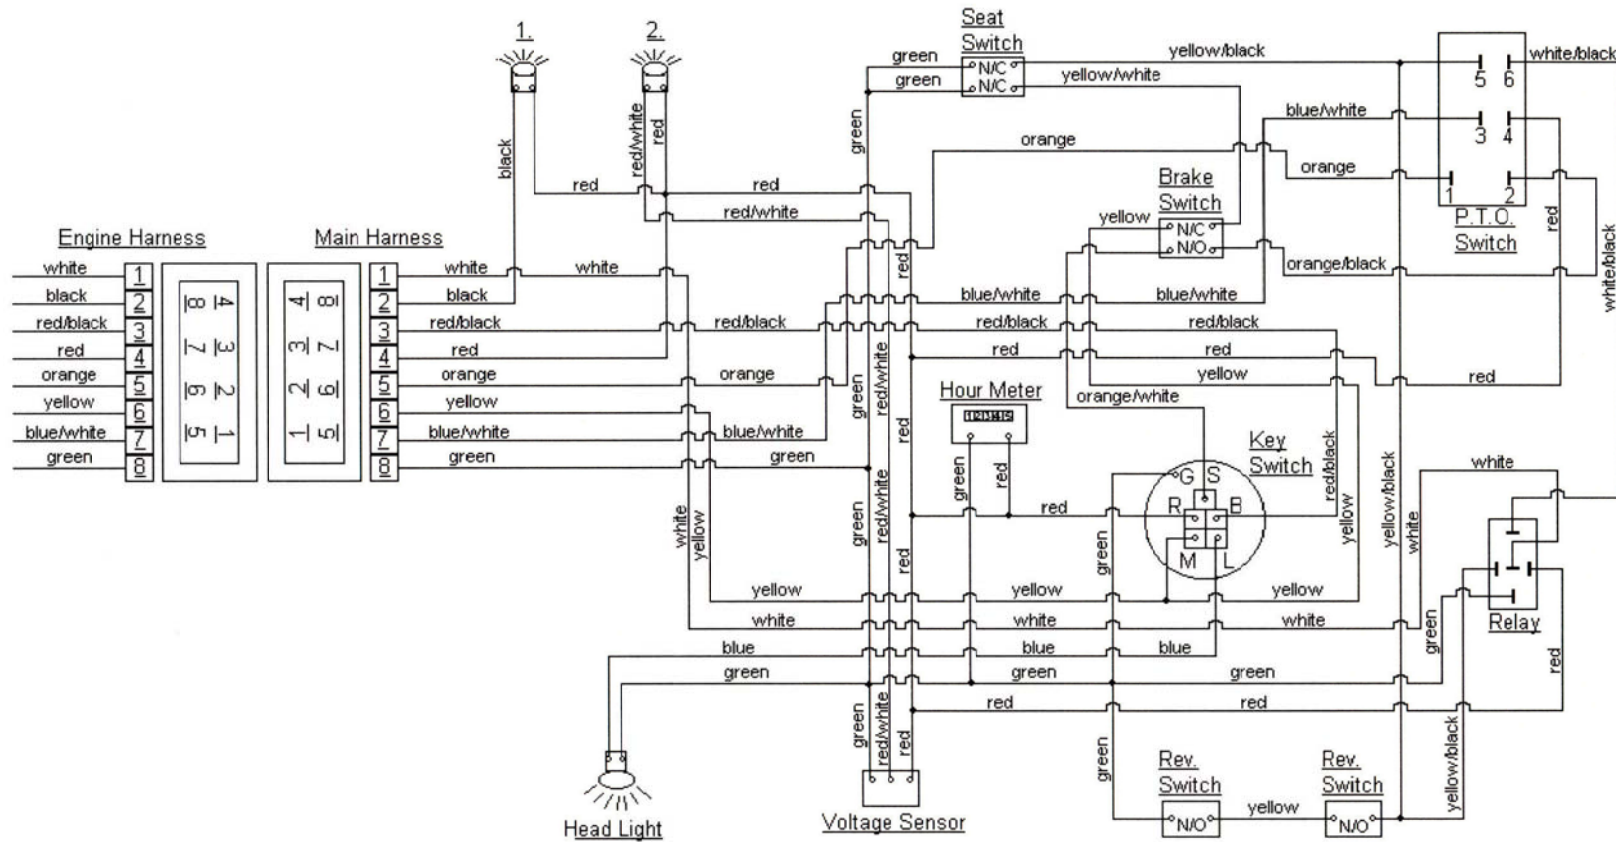

MODEL 364
MAIN HARNESS

CUBCADETPARTSNMORE.COM
515-266-7944

KEY SWITCH

OFF	M+G
RUN w/LIGHTS	B+R+L
RUN	B+R
START	B+S

P.T.O. SWITCH

OFF	1&2 CLOSED / 3&4, 5&6 OPEN
ON	1&2 OPEN / 3&4, 5&6 CLOSED

**MODEL 364
ENGINE HARNESS**