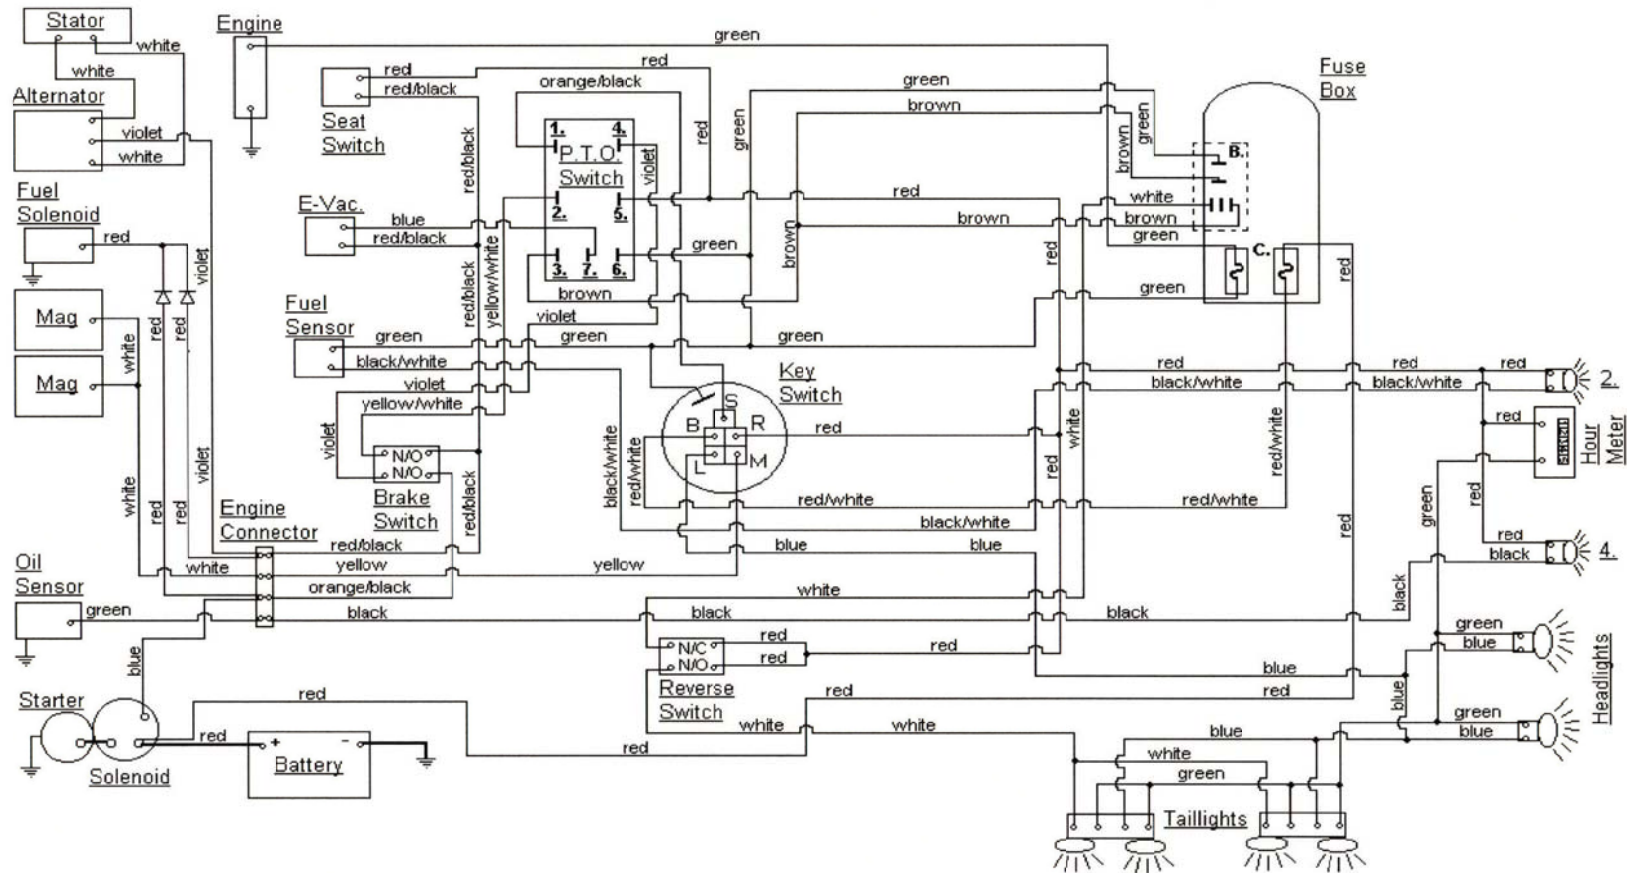

MODEL 3235 (2000)

CUBCADETPARTSNMORE.COM
515-266-7944

KEY SWITCH

OFF	M+G
RUN w/LIGHTS	B+L+R
RUN	B+R
START	B+S

DASH LIGHTS

2:	LOW FUEL
4:	LOW OIL

FUSE BOX

B:	RELAY
C:	FUSES