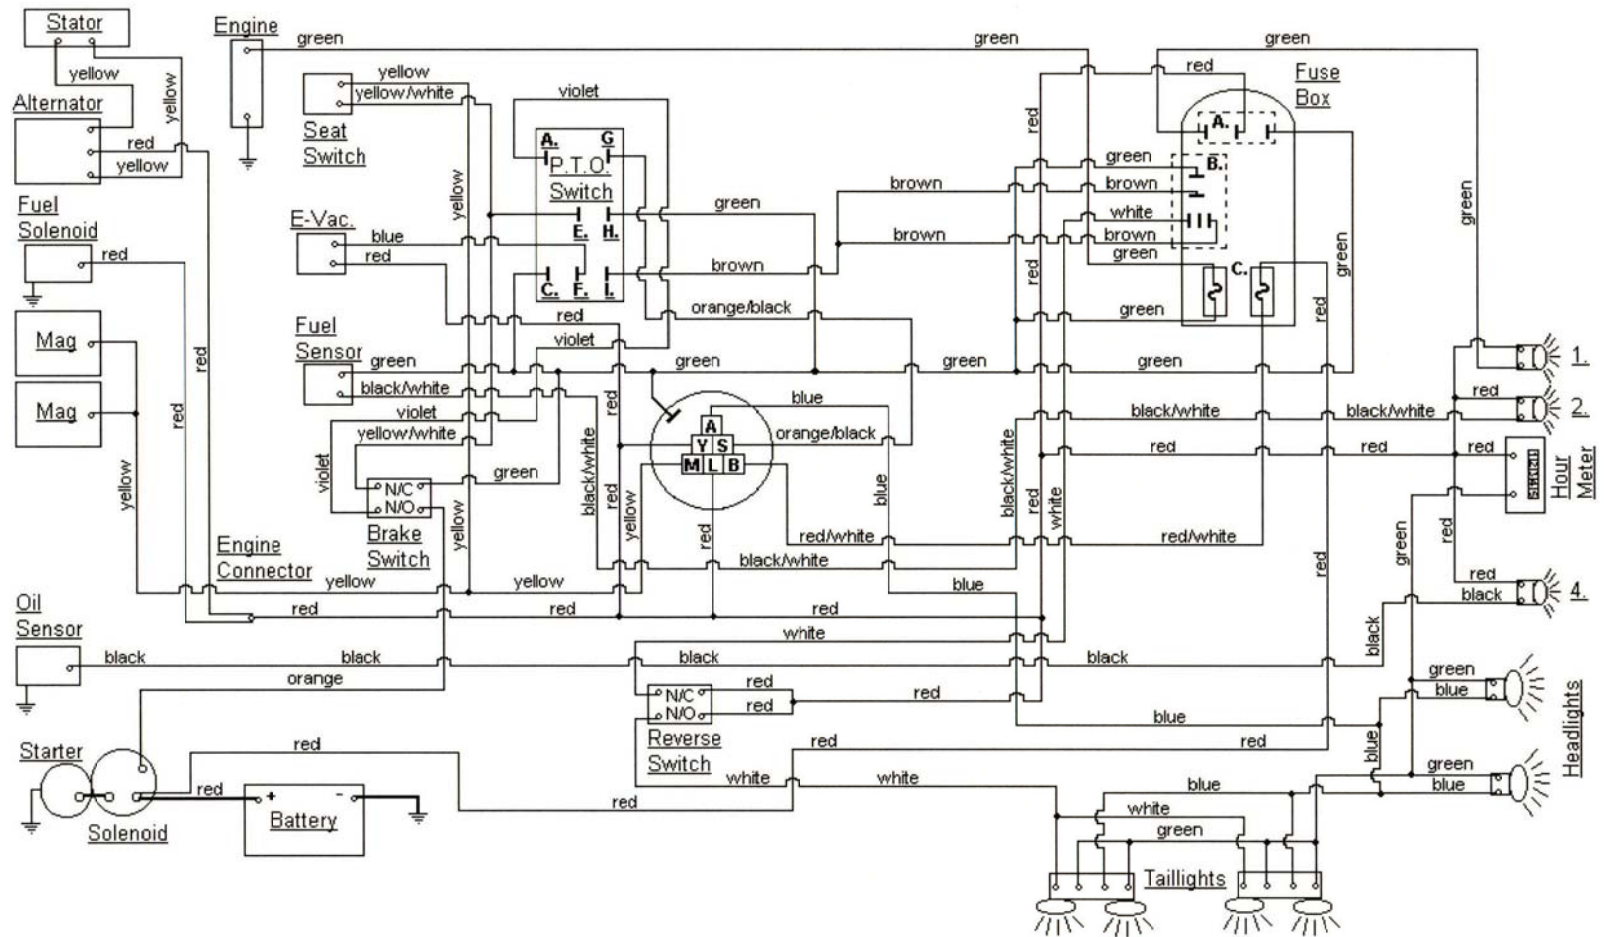

CUBCADETPARTSNMORE.COM

515-266-7944

KEY SWITCH

OFF	M+G
RUN w/LIGHTS	B+A+L+Y
RUN	B+L
START	B+L+S

DASH LIGHTS

1:	LOW VOLTAGE
2:	LOW FUEL
4:	LOW OIL

FUSE BOX

A:	VOLTAGE SENSOR
B:	RELAY
C:	FUSES