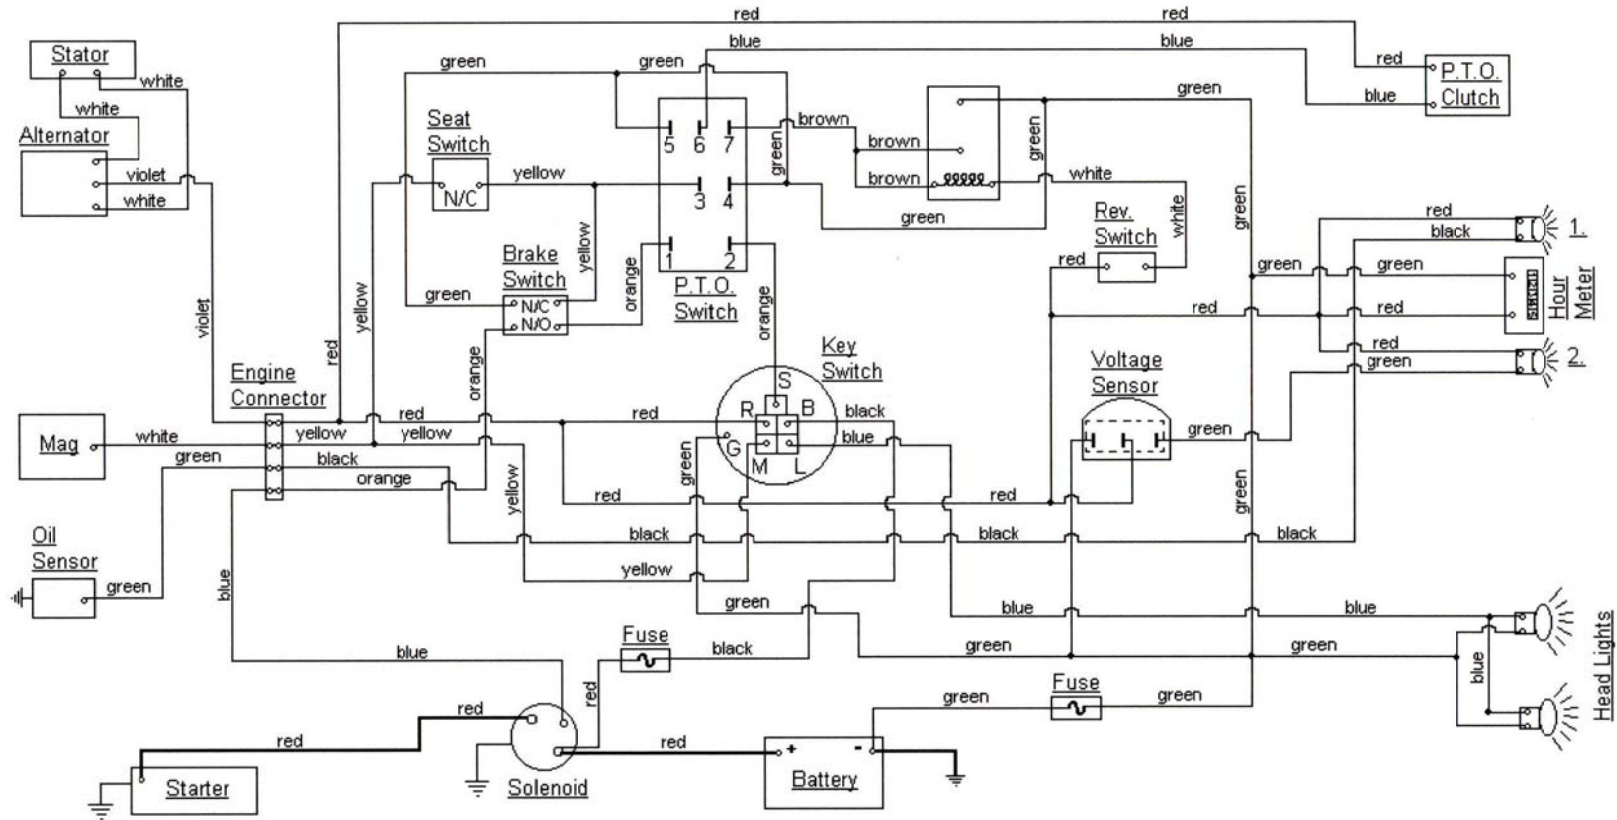

MODEL 2155 (1996-1998)
SERIAL NUMBERS (326,001 - H318G3)

KEY SWITCH

OFF	M+G
RUN w/LIGHTS	B+R+L
RUN	B+R
START	B+S

DASH LIGHTS

1:	LOW OIL
2:	AMP
3:	DEPRESS PEDAL

CUBCADETPARTSNMORE.COM

515-266-7944