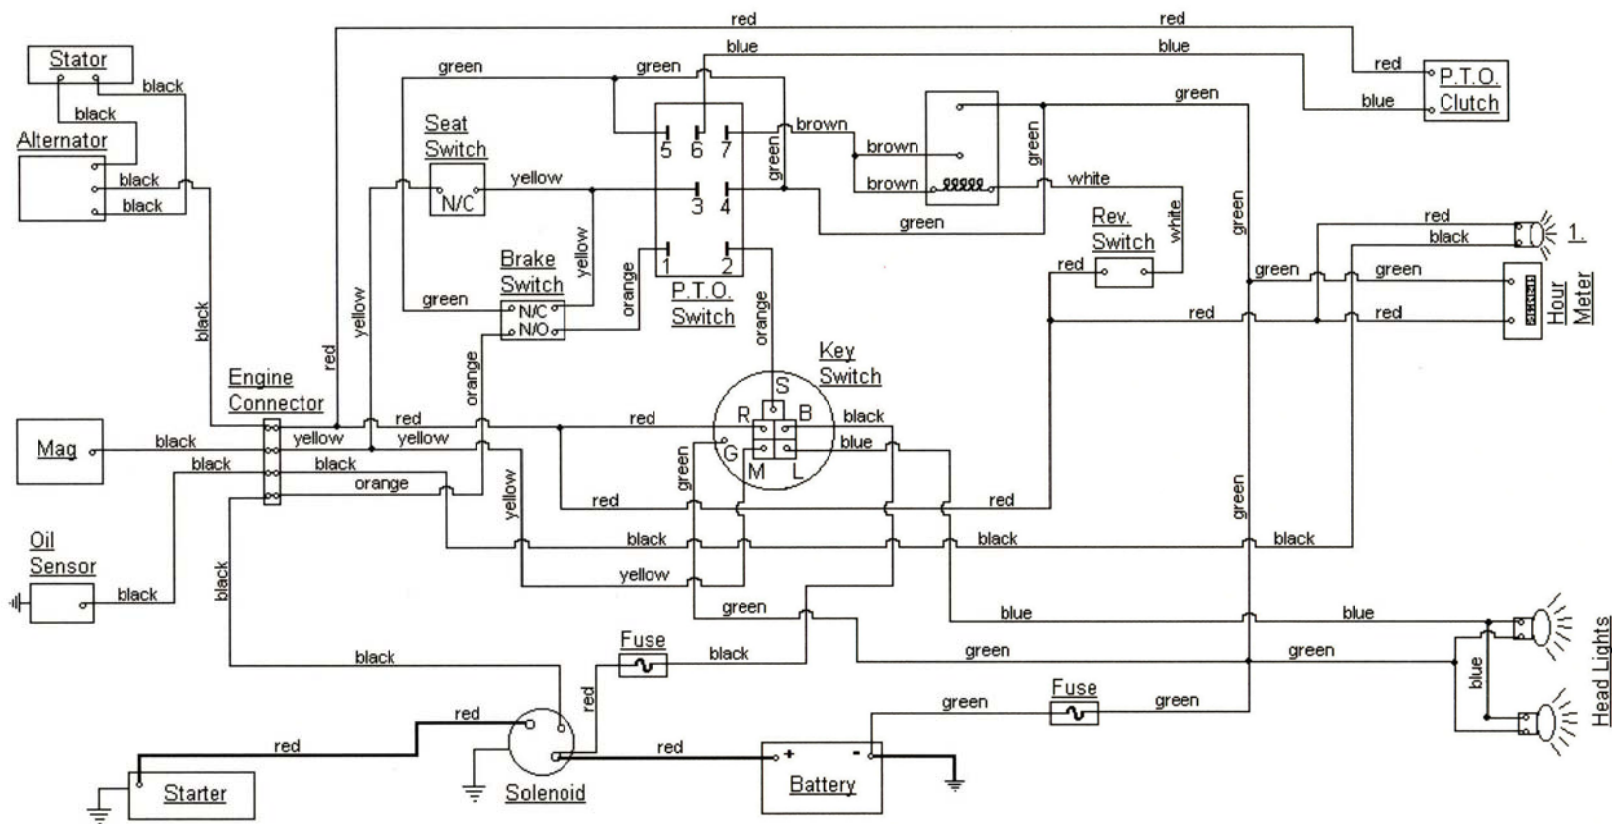

MODEL 2146

KEY SWITCH

OFF	M+G
RUN w/LIGHTS	B+R+L
RUN	B+R
START	B+S

DASH LIGHTS

1:	LOW OIL
----	---------

CUBCADETPARTSNMORE.COM

515-266-7944