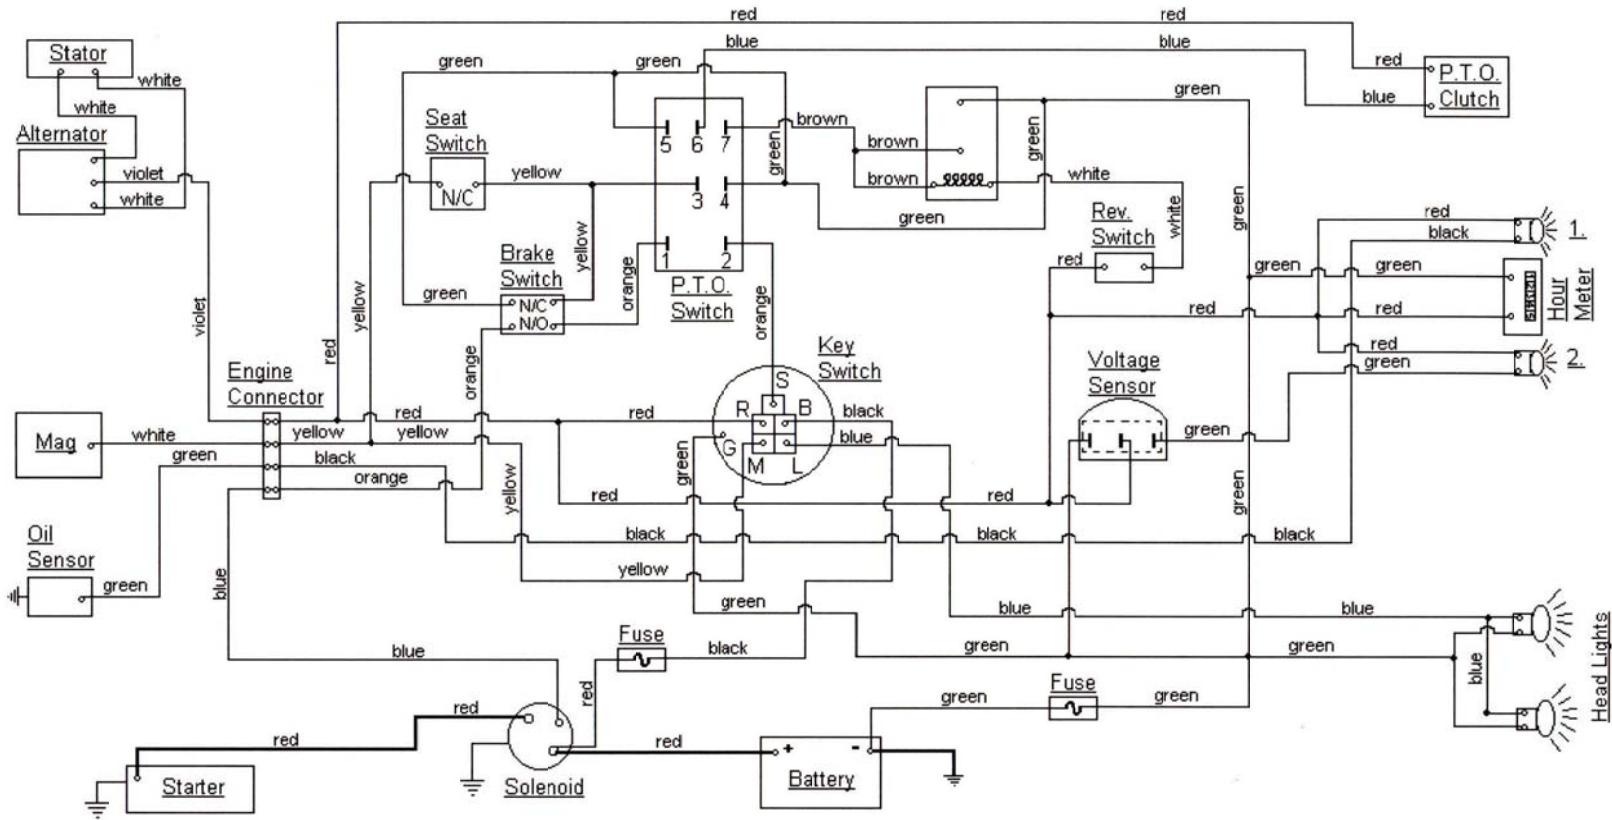

**MODEL 2135 (1996-1998)  
SERIAL NUMBERS (326,001 - H318G3)**

**KEY SWITCH**

OFF	M+G
RUN w/LIGHTS	B+R+L
RUN	B+R
START	B+S

**DASH LIGHTS**

1:	LOW OIL
2:	AMP

**CUBCADETPARTSNMORE.COM**

**515-266-7944**