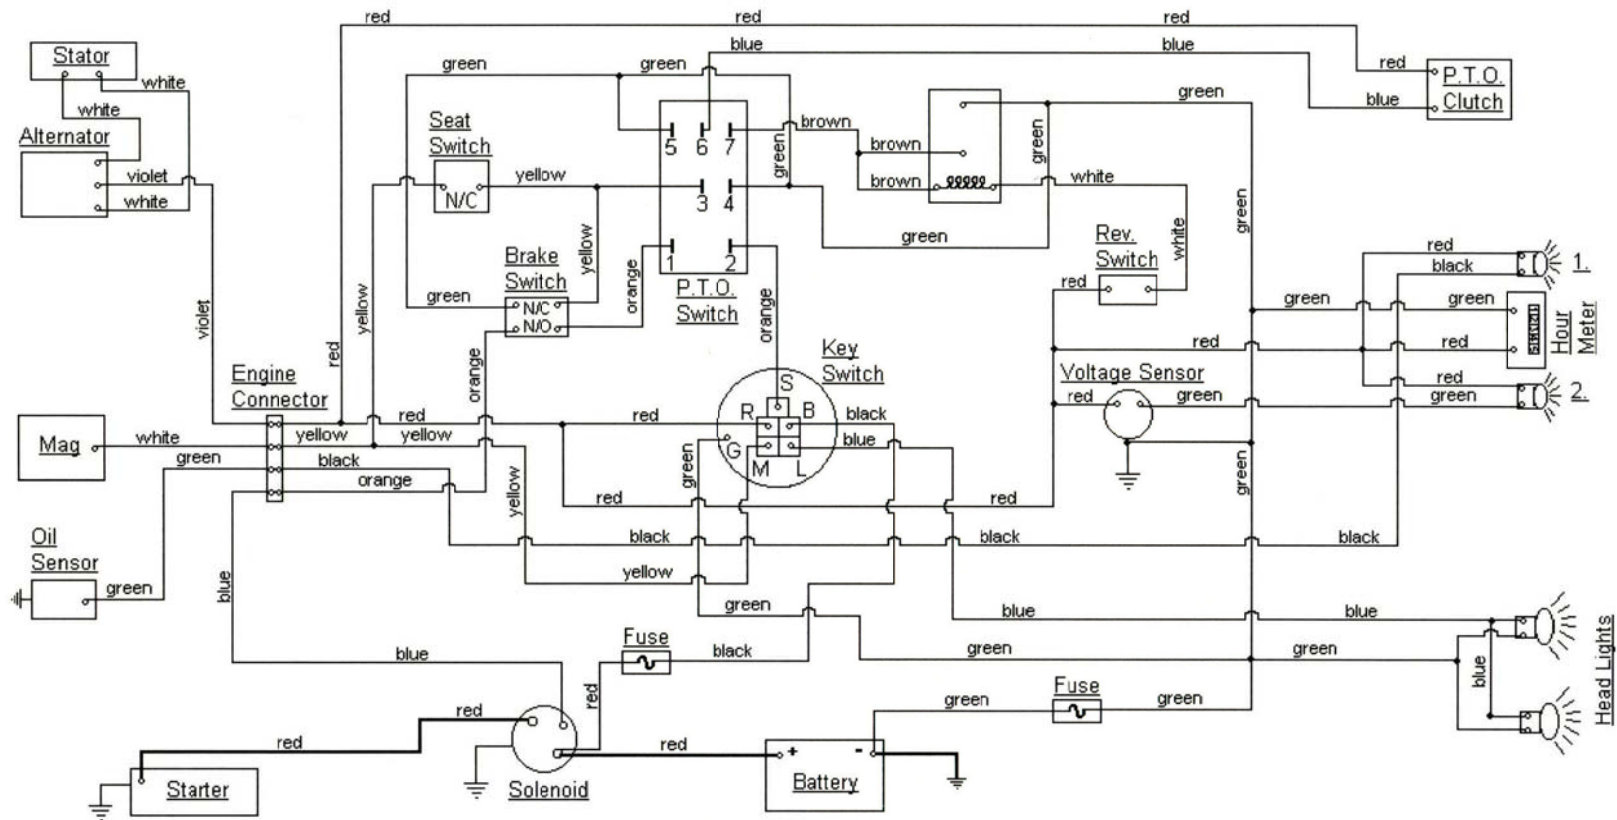

MODEL 2130 (1994-1995)  
 SERIAL NUMBERS (239,001 - 326,000)

E1.

CUBCADETPARTSNMORE.COM  
 515-266-7944

KEY SWITCH

|              |       |
|--------------|-------|
| OFF          | M+G   |
| RUN w/LIGHTS | B+R+L |
| RUN          | B+R   |
| START        | B+S   |

DASH LIGHTS

|    |         |
|----|---------|
| 1: | LOW OIL |
| 2: | AMP     |

CUBCADETPARTSNMORE

**CUBCADETPARTSNMORE.COM**  
**515-266-7944**