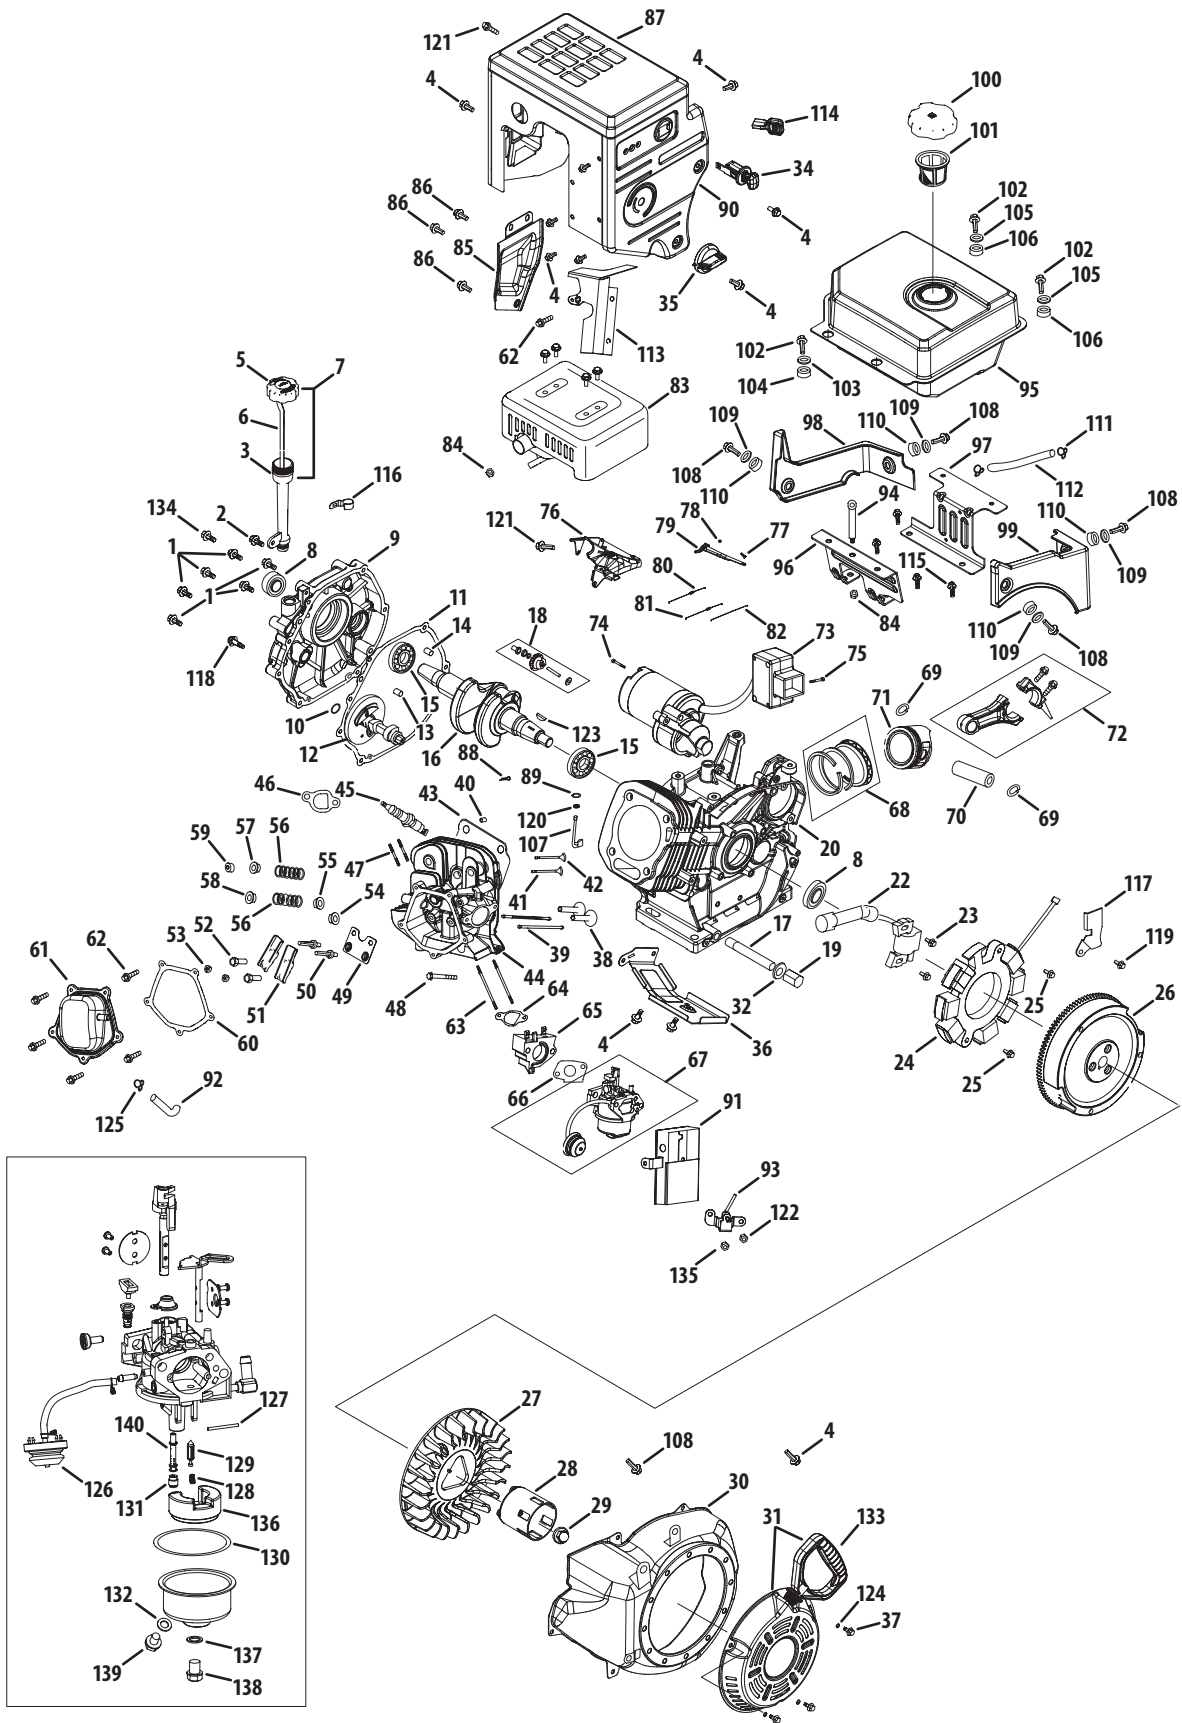

277cc ZS 478-SU Engine

277cc ZS 478-SU Engine

Ref. No.	Part No.	Description	Ref. No.	Part No.	Description
1	710-04971	Flange Bolt	73	951-11196	Electric Starter
2	710-04968	Flange Bolt	74	710-04967	Flange Bolt
3	951-11206	Dipstick Tube	75	710-04965	Screw
4	710-04915	Flange Bolt	76	951-11213	Throttle Control Assembly
8	951-11372	Crankshaft Oil Seal	77	710-04908	Bolt
11	951-11374	Crankcase Cover Gasket	78	712-04211	Nut
13	715-04102	Dowel Pin	79	951-11231	Governor Arm Bracket
14	715-04096	Dowel Pin	80	951-11202	Governor Spring
15	951-11373	Ball Bearing	81	951-11203	Throttle Return Spring
22	951-11197	Ignition Coil	82	951-11204	Governor Rod
23	710-04920	Flange Bolt	83	951-11195	Muffler Assembly
24	951-11216	Stator	84	712-04219	Nut
25	710-04969	Flange Bolt	85	951-11181	Muffler Baffle
26	951-11214	Flywheel	86	710-04914	Flange Bolt
27	951-11217	Cooling Fan	87	951-11194	Muffler Shield
28	951-11218	Starter Cup	88	714-04077	Governor Shaft Clip
29	712-04220	Flange Nut	89	736-04453	Washer
30	951-11379	Blower Housing	91	951-11190	Heater Box
31	951-11208	Recoil Starter Assembly	92	951-11221	Breather Hose
32	736-04440	Oil Drain Washer	93	951-11192	Choke Assembly
34	951-10637	Ignition Switch	95	951-11201	Fuel Tank
35	951-11191	Choke Knob	96	951-11182	Fuel Tank Mounting Bracket
36	951-11180	Cylinder Baffle	97	951-11183	Fuel Tank Mounting Bracket
37	710-04974	Flange Bolt	98	951-11184	Fuel Tank Shroud
39	951-11199	Push Rod Kit	99	951-11419	Engine Shroud
40	715-04097	Dowel Pin	100	951-10649	Fuel Cap Assembly
45	951-10292	Spark Plug	101	951-10652	Fuel Filter
46	951-11212	Muffler Gasket	102	710-04970	Flange Bolt
47	951-11207	Muffler Stud Assembly	103	736-04451	Washer
47	710-04964	Exhaust Stud	104	750-05313	Bushing
48	710-04973	Flange Bolt	105	736-04450	Washer
50	710-04962	Rocker Stud Bolt	106	750-05312	Bushing
52	751-11123	Valve Adjusting Nut	108	710-11012	Flange Bolt
53	751-11124	Pivot Locking Nut	109	736-04452	Washer
61	951-11220	Valve Cover	110	750-05314	Bushing
62	710-05054	Bolt	113	951-11227	Carburetor Heat Shield
63	710-04963	Carburetor Stud	114	951-11224	Throttle Knob
64	951-11225	Intake Gasket	115	710-04921	Flange Bolt
65	951-11222	Carburetor Insulator	116	951-11185	Oil Tube Support Bracket
66	951-11223	Carburetor Gasket	117	951-11186	Alternator Wire Clamp Bracket
67	951-11193	Carburetor Assembly	118	710-04972	Flange Bolt