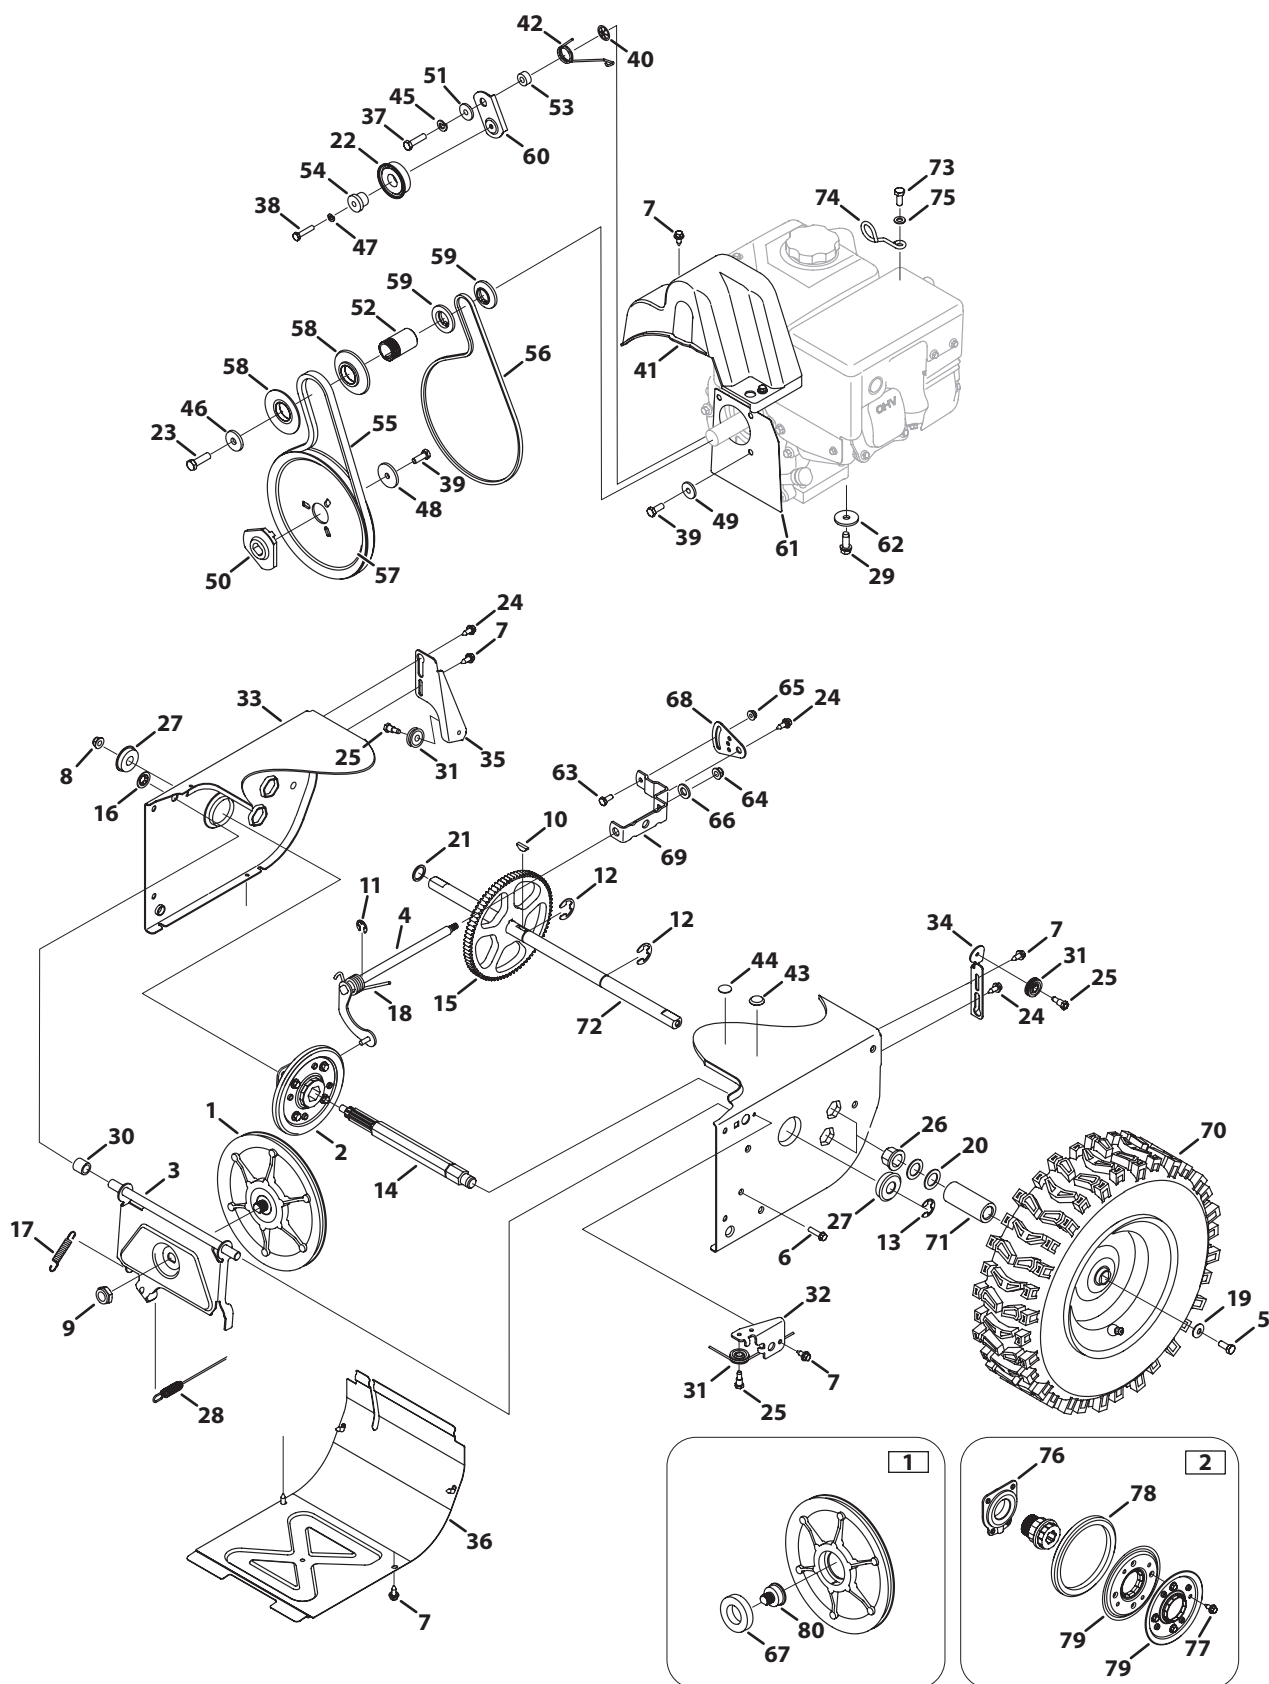

Drive System

Ref.	Part Number	Description
1	656-04025A	Disc Assembly, Friction Wheel
2	684-04153	Friction Wheel Assembly, 5.5 OD
3	684-04154-0637	Friction Wheel Support Bracket
4	684-04156A	Rod Shift Assembly
5	710-0627	Hex Head Screw, 5/16-24 x .750
6	710-0788	Taptite Screw, 1/4-20 x 1.000
7	710-1652	Taptite Screw, 1/4-20 x .625
8	712-04065	Flange Lock Nut, 3/8-16
9	712-0417A	Flange Nut, 5/8-18
10	714-0126	Hi-pro Key, 3/16 x 3/4 Dia.
11	716-0104	E-ring
12	716-0136	Retaining E-ring, .875 Dia.
13	716-0231	E-ring, .750 Dia.
14	917-04209A	Hex Shaft, 7-Tooth
15	917-04230	Gear, 80-Tooth
16	726-0221	Speed Nut, .500
17	932-0264	Extension Spring
18	732-04311	Torsion Spring, .750 x .968
19	736-0242	Bell Washer, .340 x .872 x .060
20	936-0287	Flat Washer, .793 x 1.24 x .060
21	736-04161	Flat Washer, .75 x 1.00 x .060
22	684-04169	Idler Pulley Assembly
23	710-0191	Hex Screw, 3/8-24 x 1.25
24	738-04184A	Shoulder Screw, .368 x .113, 1/4-20
25	738-0924A	Shoulder Screw, 1/4-28, .340 x .355
26	941-0245	Hex Flange Bearing
27	941-0563	Ball Bearing, 17 x 40 x 12
28	746-04229	Wheel Clutch Cable, 44.95"
29	710-0654A	Sems Screw, 3/8-16 x 1.00
30	748-0190	Spacer, .508 ID x .75 OD x .68
31	756-0625	Cable Roller
32	790-00096-0637	Auger Cable Front Guide Bracket
33	790-00180A-4021	Frame
34	790-00206A-0637	Auger Cable Guide Bracket
35	790-00207B	Drive Cable Guide Bracket
36	790-00316-4021	Frame Cover
37	710-0672	Hex Screw, 5/16-24 x 1.25
38	710-0809	Hex Screw, 1/4-20 x 1.25
39	710-1245B	Hex Screw, 5/16-24 x .875
40	926-04012	Push-on Nut, .25 Dia.
41	731-06401	Belt Cover

Ref.	Part Number	Description
42	732-04308A	Torsion Spring, .850 ID x .333
43	735-04099	Plug, 3/8 ID
44	735-04100	Plug, 1/2 ID
45	936-0119	Lock Washer, 5/16
46	736-0247	Flat Washer, .406 x 1.25 x .157
47	936-0329	Washer, Lock, 1/4
48	736-0505	Flat Washer, .34 x 1.50 x .150
49	748-0234	Shoulder Space
50	748-04053A	Adapter Pulley, .75 Dia.
51	748-04112B	Shoulder Spacer, .3175 x .5 x .0975
52	750-04303	Spacer, .875 ID x 1.185 OD
53	750-04477A	Spacer, .340 x .750 x .330
54	750-04571	Shoulder Space, .260 x .785 x .538
55	954-04195	Auger Drive Belt
56	954-04201	Wheel Drive Belt
57	756-04109	Auger Drive Pulley, 8.1 x .5
58	756-04113	Pulley Half, 2.600 OD
59	756-04252	Pulley Half, 3/8 x 1.716 OD
60	790-00208C	Wheel Drive Idler Bracket
61	790-00332-0637	Cover Plate
62	736-0320	Washer, Flat, .38 x 1.38 x .125
63	710-0751	Hex Head Screw, 1/4-20 x .620
64	712-04063	Flange Lock Nut, 5/16-18
65	712-04064	Flange Lock Nut, 1/4-20
66	936-3015	Washer, Flat, .469 x .875 x .105
67	741-04098	Ball Bearing, 30 x 55 x 13
68	790-00217A-0637	Speed Selector Pivot Bracket
69	790-00218A-0637	Speed Selector Shift Bracket
70	634-04147A-0931	X-Trac Wheel Assy., LH, 15 x 5 x 6
—	634-04148A-0931	X-Trac Wheel Assy., RH, 15 x 5 x 6
71	731-04873	Spacer, 1.25 x .75 x 3.0
72	938-04168	Axle, .75 x 22
73	710-04022	Hex Head Screw, 1.25 x 20
74	732-04677	Cable Guide
75	736-0264	Washer, Flat, .330 x .630 x .0635
76	618-0063A	Bearing Assembly
77	710-0896	Screw, 1/4-14 x .625
78	935-04054	Friction Wheel Rubber
79	790-00174	Friction Wheel Plate
80	738-04164A	Disc Bearing Friction Pin