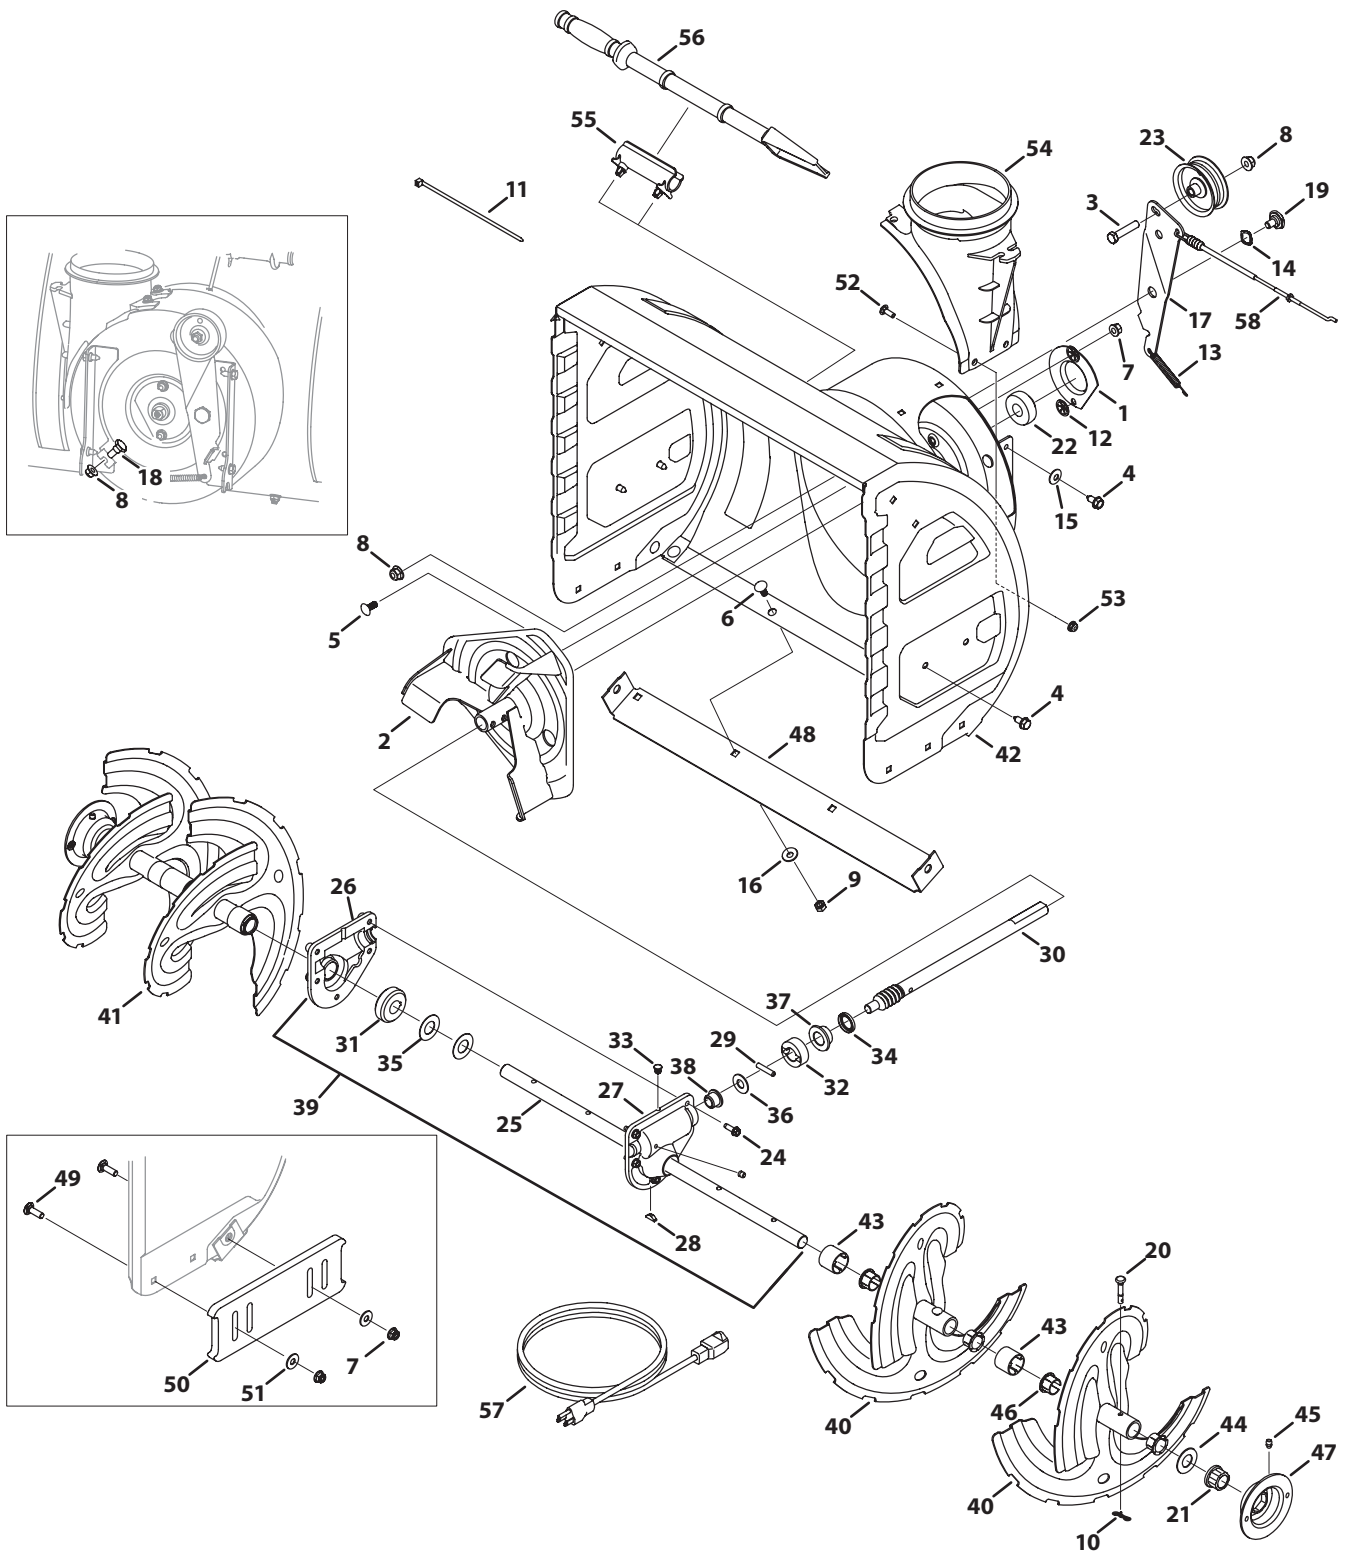

Cub Cadet.

ILLUSTRATED PARTS MANUAL

600 Series Snow Throwers — 526 WE

CUB CADET LLC, P.O. BOX 361131 CLEVELAND, OHIO 44136-0019

Auger Housing & Auger Assembly

Auger Housing & Auger Assembly

Ref.	Part Number	Description
1	790-00075	Bearing Housing, 1.85 ID
2	684-04057A-0637	Impeller Assembly, 12" Dia.
3	710-0347	Hex Screw, 3/8-16 x 1.75
4	710-04484	Taptite Screw, 5/16-18 x .750
5	710-0451	Carriage Bolt, 5/16-18 x .75, Grade 5
6	710-04525	Carriage Bolt, 5/16-18 x .750, Steel
7	712-04063	Flange Lock Nut, 5/16-18
8	712-04065	Flange Lock Nut, 3/8-16
9	712-04103	Hex Nut, 5/16-18
10	714-04040	Bow-Tie Cotter Pin
11	725-0157	Cable Tie
12	926-04012	Push-On Nut, .25 Dia.
13	732-04460	Extension Spring, .38 OD x 4.59
14	736-0174	Wave Washer, .625 x .885 x .0175
15	736-0242	Washer, Bell, .340 x .872 x .060
16	736-04216	Bell Washer, .340 x .872 x .06, Steel
17	790-00080A-0637	Auger Idler Bracket
18	738-0143	Shoulder Bolt, 3/8-16 x .496 x .336
19	938-0281	Shoulder Screw, 3/8-16 x .625 x .17
20	738-04124A	Shear Pin, .25 x 1.50
21	941-0245	Hex Flange Bearing x .75 ID
22	941-0309	Flange Ball Bearing, .75 ID x 1.85 OD
23	756-04224	Flat Pulley, 2.75 OD
24	710-0642	Taptite Screw, 1/4-20 x .750
25	711-04284	Auger Axle
26	918-0123A	Housing Assembly, RH
27	918-0418A	Housing Assembly, LH
28	914-0161	Hi-Pro Key, 3/16 x 5/8
29	715-04021	Dowel Pin, .25OD x 1.25