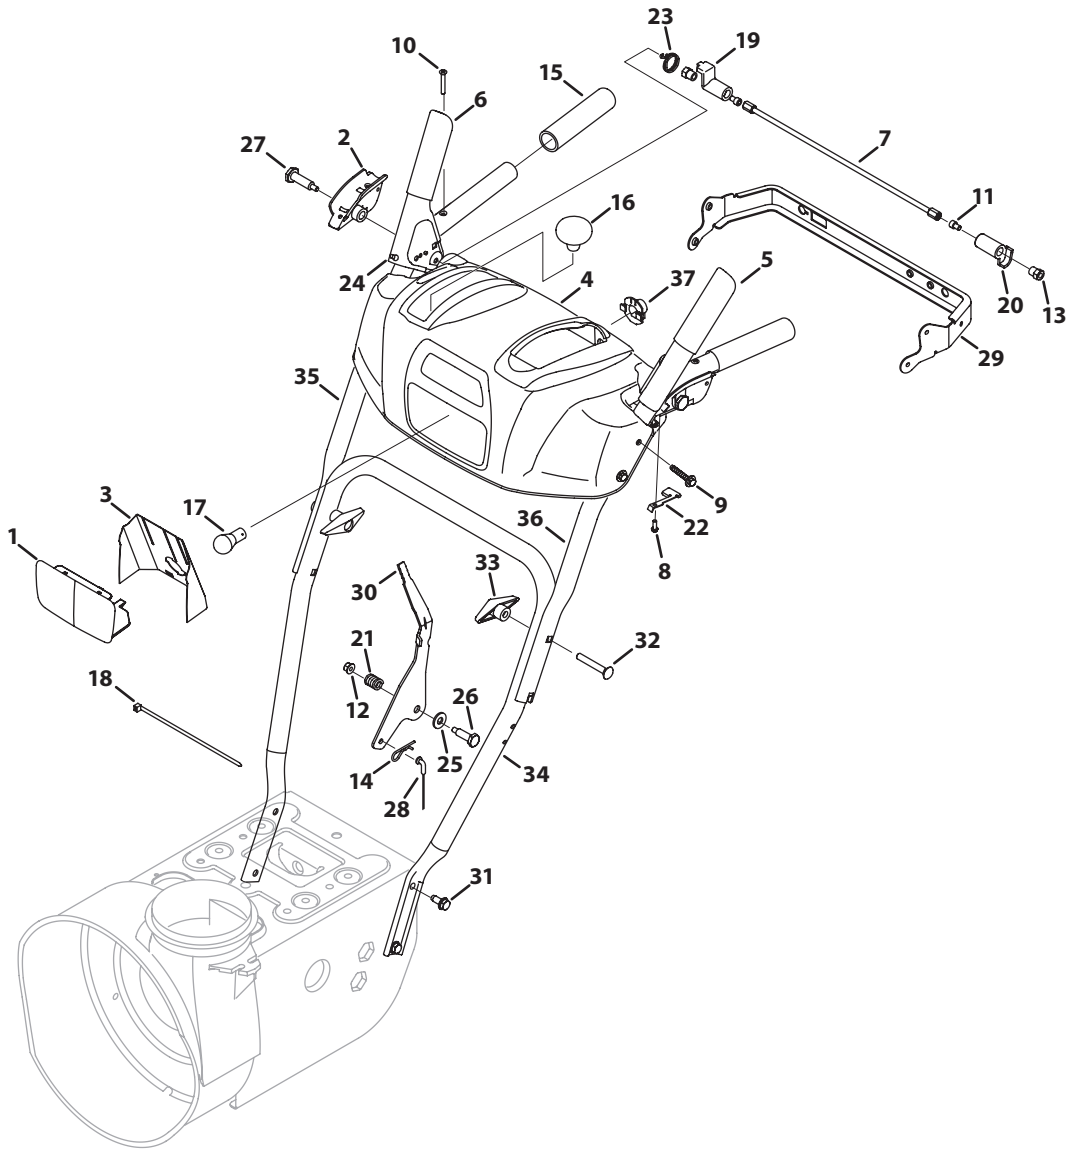

Handle Assembly

Handle Assembly

Ref.	Part Number	Description
1	731-05324	Lens
2	631-04134B	Handle Clutch Lock - RH
—	631-04133A	Handle Clutch Lock - LH
3	777X41804	Lens Reflector Label
4	931-04187A	T-Style Handle, includes Ref. 1 & 3
5	684-04105B	Handle Engagement Assembly LH
6	684-04106B	Handle Engagement Assembly RH
7	684-04250	Pivot Rod
8	710-04326	Screw, Plastite, 8-16 x .50
9	710-04586	Screw, 1/4-20 x 1.625
10	710-1233	Screw, #10-24 x 1.375
11	710-3069	Screw, Socket, 1/4-20 x .50
12	712-04064	Flange Lock Nut, 1/4-20
13	712-04081A	Shoulder Nut, 1/4-20
14	914-0145	Click Pin
15	720-0274	Handle Grip
16	720-04039	Shift Knob
17	925-0963	Lamp
18	926-0154	Cable Tie
19	731-04894D	Lock Plate

Ref.	Part Number	Description
20	731-04896B	Clutch Lock Cam
21	732-0193	Compression Spring
22	732-04219C	Clutch Lock Spring
23	732-04238	Torsion Spring
24	935-0199A	Rubber Bumper
25	936-0267	Flat Washer, .385 x .87 x .06
26	738-04125	Shoulder Screw, .374 x 1.05
27	738-04348	Shoulder Screw, 1/4-20 x 1.345
28	946-04396A	Speed Selector Cable
29	790-00248B-0637	Panel Bracket
30	790-00311A-0637	Shift Lever
31	710-04484	Screw, 5/16-18 x .750
32	710-0572	Carriage Screw, 5/16-18 x 2.25
33	720-04072A	Wing Knob
34	749-04138A-0637	Lower Handle
35	749-04190A-0637	Upper Handle RH
36	749-04191A-0637	Upper Handle LH
37	925-1649	Light Socket
—	725-04314	Wire Harness (Not Shown)