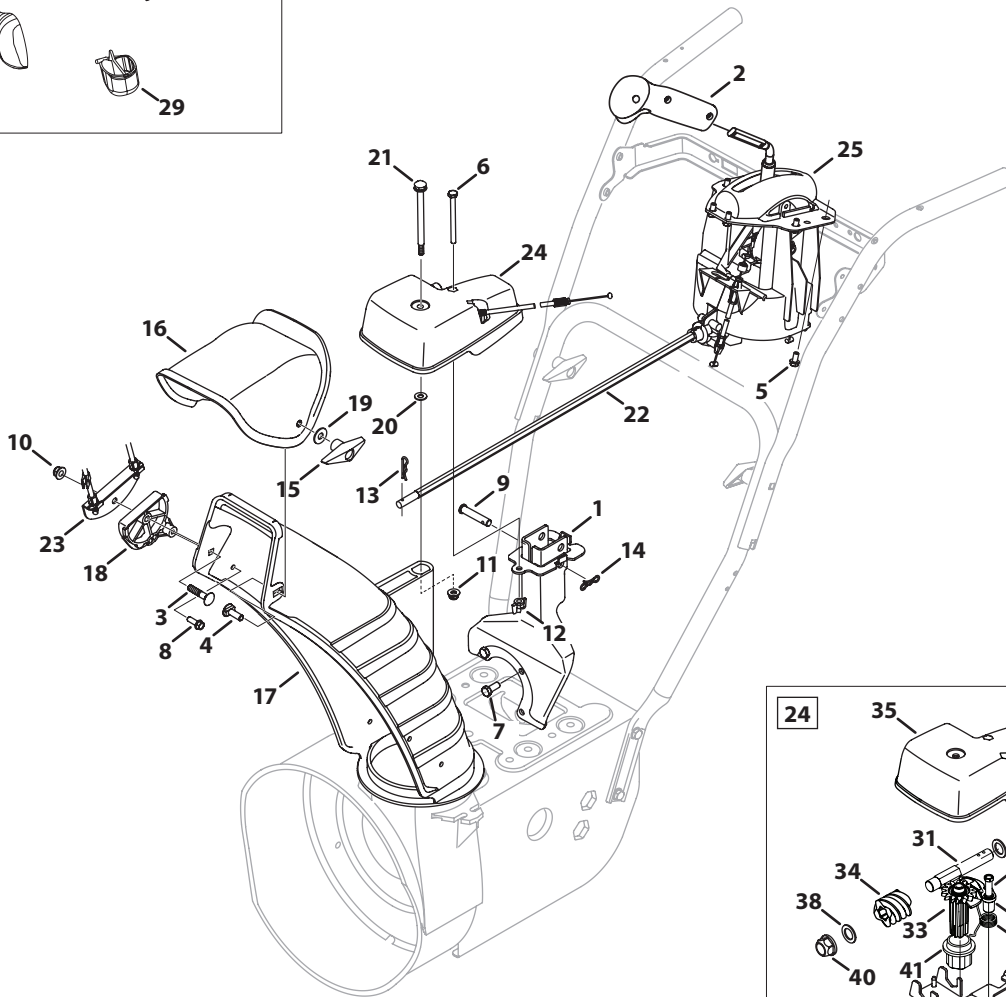

Chute Assembly

Chute Assembly

Ref.	Part Number	Description
1	684-04311A-0637	Chute Support Bracket
2	753-06151	Handle Assembly
3	710-0262	Bolt, Carriage, 5/16-18 x 1.50
4	710-04071	Bolt, Carrier, 5/16-18 x 1.00
5	710-04187	Screw, HL, 1/4-15 x 0.50
6	710-04370	Hex Head Screw, 1/4-20 x 3.00
7	710-0627	Hex Head Screw, 5/16-24 x .750
8	710-0895	Screw, HL, 1/4-15 x 0.750
9	711-04469A	Clevis Pin, 3/8 x 1.87
10	712-04063	Nut, Flangelock, 5/16-18
11	712-04064	Nut, Flangelock, 1/4-20
12	712-3087	Wing Nut, 1/4-20
13	914-0101	Internal Cotter Pin
14	714-04040	Bow-Tie Cotter Pin
15	720-04072A	Star Knob, 5/16-18
16	731-04427A	Chute, Upper
17	731-06440A	Chute, Lower
18	731-06451	Cable Guide, Chute Tilt
19	936-0159	Washer, Flat, .349 x .879
20	736-04446	Washer, Flat, .25 x .630
21	738-04367	Screw, Shoulder, .312 x 3.5 x 1/4-20
22	747-05116	Chute Rod, 3/8 Hex

Ref.	Part Number	Description
23	784-5594-0637	Cable Bracket
24	918-04801	Gearbox Assembly, Chute Rotation
25	984-04338	Chute Control, 4-Way
26	710-04353	Screw, #8 x 1.00
27	710-04879	Screw, 8-32 x .750
28	731-04893A	Joystick Plug
29	731-07031	Joystick Trigger
30	710-04373A	Screw, 12-16 x .75
31	711-05186	Hex Shaft
32	712-0896	Hexlock Nut, 1/4-28
33	717-04667	Gear, 14 T
34	717-04672	Worm
35	731-06906	Gear Cover
36	731-06943	Pawl Lock
37	732-04638B	Torsion Spring, .721 ID x .474
38	736-0290	Washer, Flat, .625 x 1.0 x .067
39	738-04391	Screw, Shoulder, .340 x .950 x 1/4-28
40	941-0225	Hex Bearing
41	741-04388	Flange Bearing
42	946-04619A	Cable Lock
43	790-00342A-0637	Gear Bracket