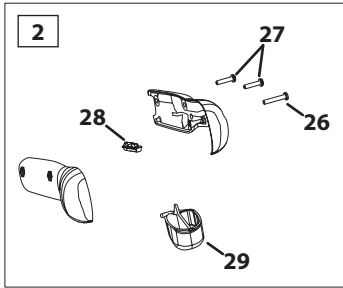

Chute Assembly

Chute Assembly

Ref.	Part Number	Description
1	684-04311A-0637	Chute Support Bracket
2	753-06151	Handle Assembly
3	710-0262	Bolt, Carriage, 5/16-18 x 1.50
4	710-04071	Bolt, Carrier, 5/16-18 x 1.00
5	710-04187	Screw, HL, 1/4-15 x 0.50
6	710-04370	Hex Head Screw, 1/4-20 x 3.00
7	710-0627	Hex Head Screw, 5/16-24 x .750
8	710-0895	Screw, HL, 1/4-15 x 0.750
9	711-04469A	Clevis Pin, 3/8 x 1.87
10	712-04063	Nut, Flangelock, 5/16-18
11	712-04064	Nut, Flangelock, 1/4-20
12	712-3087	Wing Nut, 1/4-20
13	914-0101	Internal Cotter Pin
14	714-04040	Bow-Tie Cotter Pin
15	720-04072A	Star Knob, 5/16-18
16	731-04427A	Chute, Upper
17	731-06440A	Chute, Lower
18	731-06451	Cable Guide, Chute Tilt
19	936-0159	Washer, Flat, .349 x .879
20	736-04446	Washer, Flat, .25 x .630
21	738-04367	Screw, Shoulder, .312 x 3.5 x 1/4-20
22	747-05116	Chute Rod, 3/8 Hex

Ref.	Part Number	Description
23	784-5594-0637	Cable Bracket
24	918-04801	Gearbox Assembly, Chute Rotation
25	984-04338	Chute Control, 4-Way
26	710-04353	Screw, #8 x 1.00
27	710-04879	Screw, 8-32 x .750
28	731-04893A	Joystick Plug
29	731-07031	Joystick Trigger
30	710-04373A	Screw, 12-16 x .75
31	711-05186	Hex Shaft
32	712-0896	Hexlock Nut, 1/4-28
33	717-04667	Gear, 14 T
34	717-04672	Worm
35	731-06906	Gear Cover
36	731-06943	Pawl Lock
37	732-04638B	Torsion Spring, .721 ID x .474
38	736-0290	Washer, Flat, .625 x 1.0 x .067
39	738-04391	Screw, Shoulder, .340 x .950 x 1/4-28
40	941-0225	Hex Bearing
41	741-04388	Flange Bearing
42	946-04619A	Cable Lock
43	790-00342A-0637	Gear Bracket