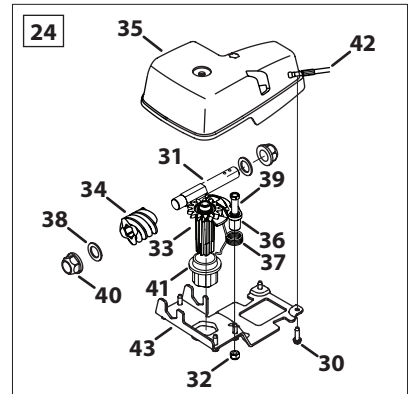

Chute Assembly

Chute Assembly

Ref.	Part Number	Description
1	684-04311A-0637	Chute Support Bracket
2	753-06151	Handle Assembly
3	710-0262	Bolt, Carriage, 5/16-18 x 1.50
4	710-04071	Bolt, Carrier, 5/16-18 x 1.00
5	710-04187	Screw, HL, 1/4-15 x 0.50
6	710-04370	Hex Head Screw, 1/4-20 x 3.00
7	710-0627	Hex Head Screw, 5/16-24 x .750
8	710-0895	Screw, HL, 1/4-15 x 0.750
9	711-04469A	Clevis Pin, 3/8 x 1.87
10	712-04063	Nut, Flangelock, 5/16-18
11	712-04064	Nut, Flangelock, 1/4-20
12	712-3087	Wing Nut, 1/4-20
13	914-0101	Internal Cotter Pin
14	714-04040	Bow-Tie Cotter Pin
15	720-04072A	Star Knob, 5/16-18
16	731-04427A	Chute, Upper
17	731-06440A	Chute, Lower
18	731-06451	Cable Guide, Chute Tilt
19	936-0159	Washer, Flat, .349 x .879
20	736-04446	Washer, Flat, .25 x .630
21	738-04367	Screw, Shoulder, .312 x 3.5 x 1/4-20
22	747-05116	Chute Rod, 3/8 Hex

Ref.	Part Number	Description
23	784-5594-0637	Cable Bracket
24	918-04801	Gearbox Assembly, Chute Rotation
25	984-04338	Chute Control, 4-Way
26	710-04353	Screw, #8 x 1.00
27	710-04879	Screw, 8-32 x .750
28	731-04893A	Joystick Plug
29	731-07031	Joystick Trigger
30	710-04373A	Screw, 12-16 x .75
31	711-05186	Hex Shaft
32	712-0896	Hexlock Nut, 1/4-28
33	717-04667	Gear, 14 T
34	717-04672	Worm
35	731-06906	Gear Cover
36	731-06943	Pawl Lock
37	732-04638B	Torsion Spring, .721 ID x .474
38	736-0290	Washer, Flat, .625 x 1.0 x .067
39	738-04391	Screw, Shoulder, .340 x .950 x 1/4-28
40	941-0225	Hex Bearing
41	741-04388	Flange Bearing
42	946-04619A	Cable Lock
43	790-00342A-0637	Gear Bracket