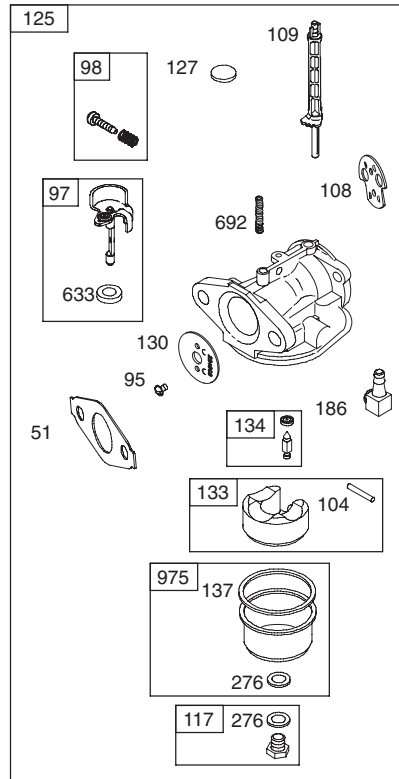

B&S 250cc Engine

Ref.	Part Number	Description	Ref.	Part Number	Description
1.	794188	Cylinder Assembly	97.	690024	Shaft-Throttle
2.	399269	Kit-Bushing/Seal (Magneto Side)	98.	398185	Kit-Idle Speed#
3.	299819s	Seal-Oil (Magneto Side) *	104.	691242	Pin-Float Hinge#
5.	791720	Head-Cylinder	108.	695807	Valve-Choke
7.	791716	Gasket-Cylinder Head*+	109.	791954	Shaft-Choke
11.	695745	Tube-Breather	117.	691428	Jet-Main (Standard)
12.	699485	Gasket-Crankcase*	118.	690048	Jet-Main (High Altitude)
13.	699482	Screw (Cylinder Head)	121.	792006	Kit-Carburetor Overhaul
15.	691686	Plug-Oil Drain	122.	791717	Spacer-Carburetor
16.	795116	Crankshaft	125.	794588	Carburetor
18.	699696	Cover-Crankcase	127.	691739	Plug-Welch#
20.	692550	Seal-Oil (PTO Side)*	130.	691181	Valve-Throttle
21.	281658s	Cap-Oil Fill	133.	398187	Float-Carburetor
22.	699478	Screw (Crankcase Cover/Sump)	134.	398188	Kit-Needle/Seat
23.	699516	Flywheel	137.	693981	Gasket-Float Bowl#
24.	222698s	Key-Flywheel	146.	690979	Key-Timing
25.	791786	Piston Assembly (Standard)	155.	698214	Plate-Cylinder Head
	791791	Piston Assembly (.020" Oversize)	177.	795015	Seal-O Ring (Dipstick)
26.	791787	Ring Set (Standard)	186.	692317	Connector-Hose (Carburetor)
	791792	Ring Set (.020" Oversize)	187.	791874	Line-Fuel (Formed)
27.	690975	Lock-Piston Pin	188.	699479	Screw (Control Bracket)
28.	690229	Pin-Piston	190.	699220	Screw (Fuel Tank)
29.	791783	Rod-Connecting	192.	694543	Ball-Rocker Arm
32.	791784	Screw (Connecting Rod)	209.	692571	Spring-Governor
33.	499642	Valve-Exhaust	219.	693578	Gear-Governor
34.	499641	Valve-Intake	220.	691724	Washer (Governor Gear)
35.	691304	Spring-Valve (Intake)	222.	793100	Bracket-Control
36.	691304	Spring-Valve (Exhaust)	227.	794367	Lever-Governor Control
40.	692194	Retainer-Valve	238.	691300	Cap-Valve
45.	690977	Tappet-Valve	276.	271716	Washer-Sealing
46.	693404	Camshaft	281.	793122	Panel-Control
48.	N/A	Short Block	300.	794728	Muffler
51.	791718	Gasket-Intake#*+	304.	699598	Housing-Blower
55.	696710	Housing-Rewind Starter	305.	699480	Screw (Blower Housing)
58.	693389	Rope-Starter	306.	695710	Shield-Cylinder
60.	699334	Grip-Starter Rope	307.	699483	Screw (Cylinder Shield) (M4)
65.	690937	Screw (Rewind Starter) (SAE)	307A.	699234	Screw (Cylinder Shield) (M5)
65A.	699228	Screw (Rewind Starter) (Metric)	307B.	790557	Screw (Cylinder Shield) (M4)
95.	691636	Screw (Throttle Valve)	309.	793667	Motor-Starter

* — Included in Engine Gasket Set, Key Number 358.

— Included in Carburetor Overhaul Kit, Key Number 121.

+ — Included in Valve Gasket Set, Key Number 1095.