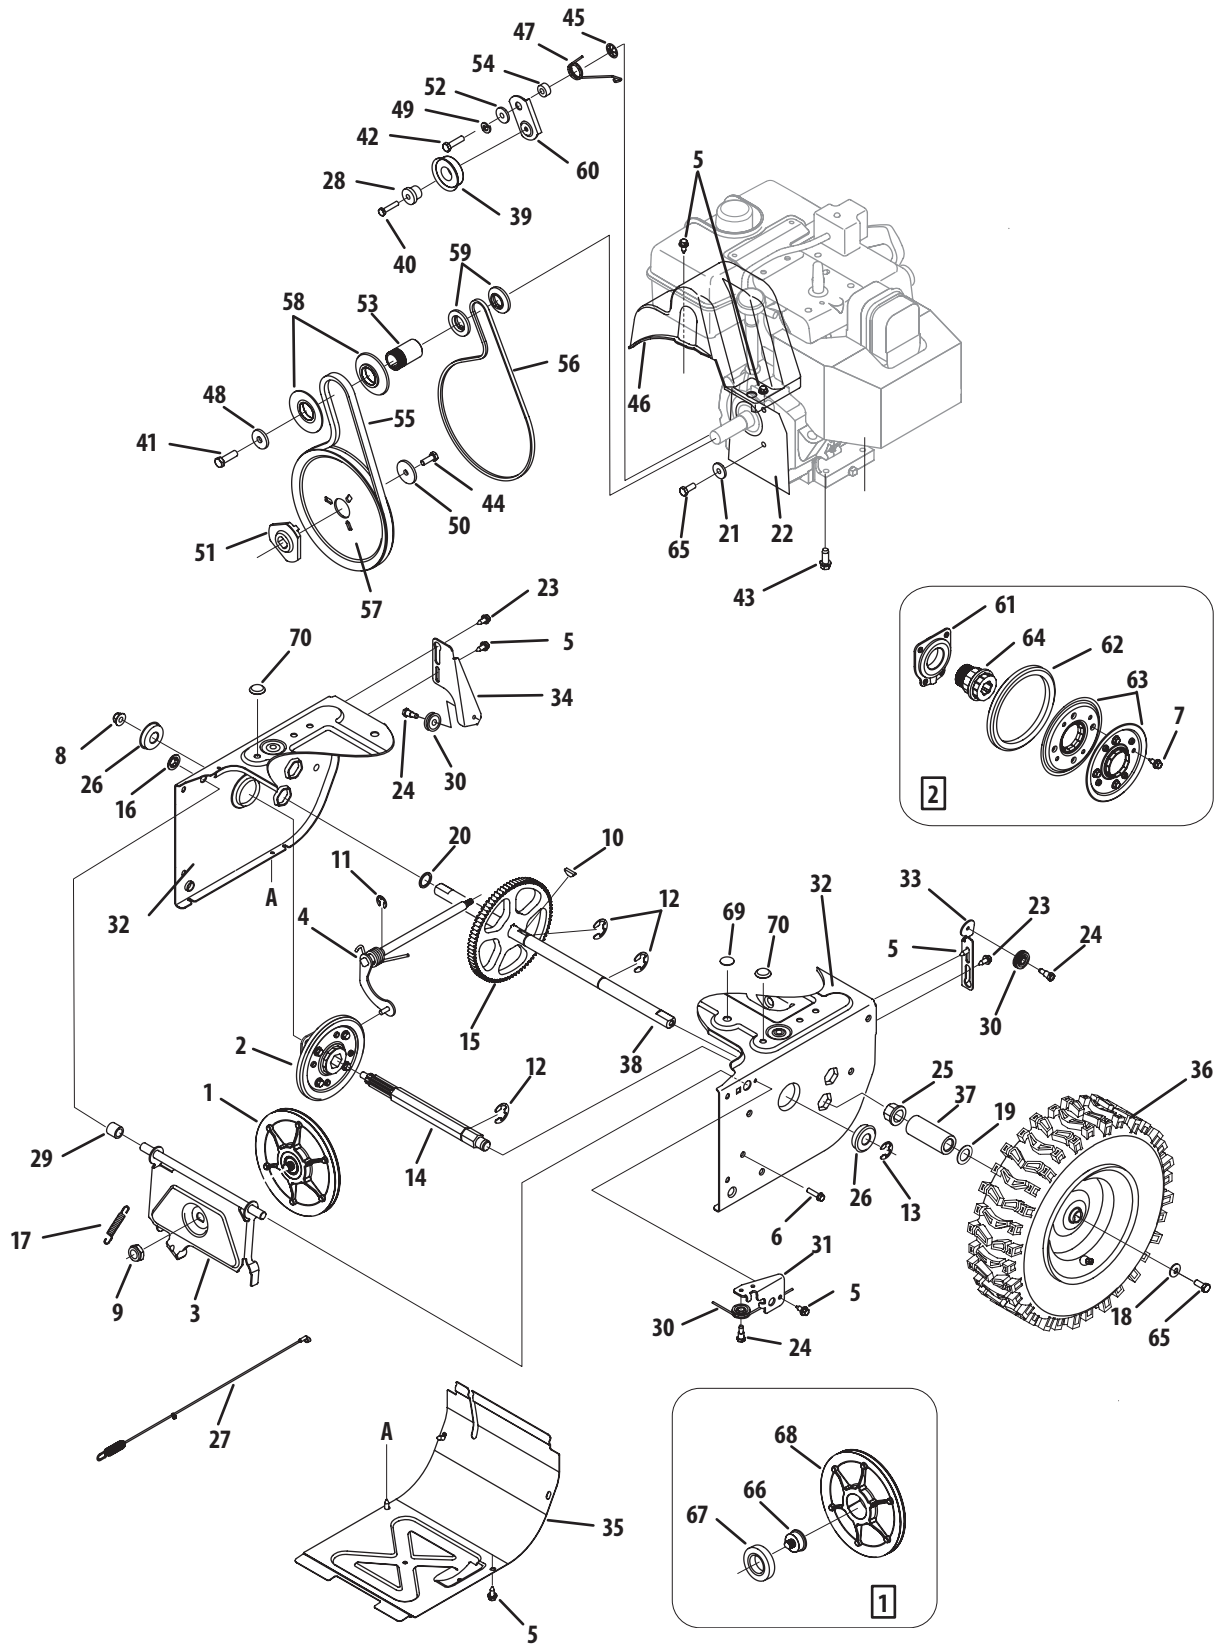

Drive System

Ref.	Part Number	Description	Ref.	Part Number	Description
1.	656-04025A	Disc Assembly, Friction Wheel	36.	634-04147A	X-Trac Wheel Assy., LH, 15 x 5 x 6
2.	684-04153	Friction Wheel Assembly, 5.5 OD	—	634-04148A	X-Trac Wheel Assy., RH, 15 x 5 x 6
3.	684-04154	Friction Wheel Support Bracket	37.	731-04873	Spacer, 1.25 x .75 x 3.0
4.	684-04156A	Rod Shift Assembly	38.	738-04168	Axle, .75 x 22"
5.	710-1652	Hex Screw, 5/16-24 x .750	39.	684-04169	Idler Pulley Assembly
6.	710-0788	Screw, 1/4-20 x 1.000	40.	710-0809	Hex Screw, 1/4-20 x 1.25
7.	710-0896	Screw, 1/4-20 x .625	41.	710-0191	Hex Screw, 3/8-24 x 1.25
8.	712-04065	Flange Lock Nut, 3/8-16, Nylon	42.	710-0672	Hex Screw, 5/16-24 x 1.25
9.	712-0417A	Jam Lock Nut, 5/8-18, Nylon	43.	710-0654A	Sems Screw, 3/8-16 x 1.00
10.	714-0126	Hi-pro Key, 3/16 x 3/4 Dia.	44.	710-1245B	Hex Screw, 5/16-24 x .875
11.	716-0104	E-ring, .750 Dia.	45.	726-04012	Push-on Nut, .25 Dia.
12.	716-0136	Retaining E-ring, .875 Dia.	46.	731-05353	Belt Cover
13.	716-0231	E-ring, .750 Dia.	47.	732-04308A	Torsion Spring, .850 ID x .354
14.	717-04209A	Hex Shaft, .8125, 7-Tooth	48.	736-0247	Flat Washer, .406 x 1.25 x .157
15.	717-04230	Gear, 80-Tooth	49.	736-0119	Lock Washer, .3125
16.	726-0221	Speed Nut, .500	50.	736-0505	Flat Washer, .34 x 1.50 x .150
17.	732-0264	Extension Spring	51.	748-04053A	Adapter Pulley, .75 Dia.
18.	736-0242	Bell Washer, .340 x .872 x .060	52.	748-04112B	Shoulder Spacer, .317 x .50 x .102
19.	736-0287	Flat Washer, .793 x 1.24 x .060	53.	750-04303	Spacer, .875 ID x 1.185 OD
20.	736-04161	Flat Washer, .75 x 1.00 x .060	54.	750-04477	Spacer, .340 x .750 x .360
21.	748-0234	Shoulder Space	55.	754-04050	Auger Drive Belt
22.	790-00289A	Cover Plate	56.	754-0367	Wheel Drive Belt
23.	738-04184A	Shoulder Screw, .37 x .105, 1/4-20	57.	756-04109	Auger Drive Pulley, 8.1 x .5
24.	738-0924A	Screw, 1/4-28, .375	58.	756-04113	Pulley Half, V x 2.600 OD
25.	741-0245	Hex Flange Bearing	59.	756-04252	Pulley Half, 1/4-V x 1.5 OD
26.	741-0563	Ball Bearing, 17 x 40 x 12	60.	790-00208C	Wheel Drive Idler Bracket
27.	746-04229	Wheel Clutch Cable, 44.95"	61.	618-0063A	Bearing Assembly
28.	750-04571	Shoulder Space, .26 x .79 x .538	62.	735-04054	Friction Wheel Rubber
29.	748-0190	Spacer, .508 ID x .75 OD x .68	63.	790-00174	Friction Wheel Plate
30.	756-0625	Cable Roller	64.	718-04132	Friction Wheel Hub
31.	790-00096	Auger Cable Front Guide Bracket	65.	710-0627	Hex Screw, 5/16-24 x .750
32.	790-00180A	Frame	66.	738-04164A	Disc Bearing Friction Pin
33.	790-00206A	Auger Cable Guide Bracket	67.	741-04098	Ball Bearing, 30 x 55 x 13
34.	790-00207B	Drive Cable Guide Bracket	68.	756-04177	Friction Wheel Disc, .060 x 8.0
35.	790-00316	Frame Cover	69.	735-04100	Plug, 1/2 ID
			70.	735-04099	Plug, 3/8 ID