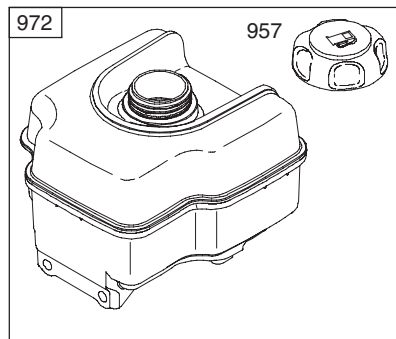

- 914A
- 914B
- 914