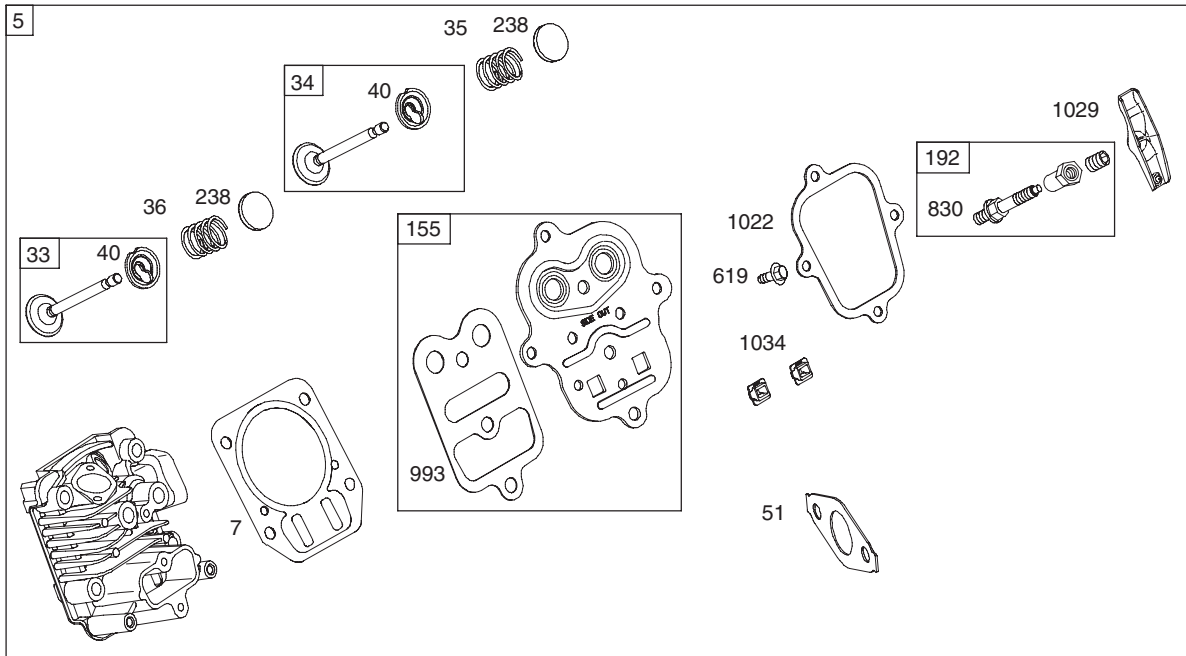

- 914A
- 914B
- 914