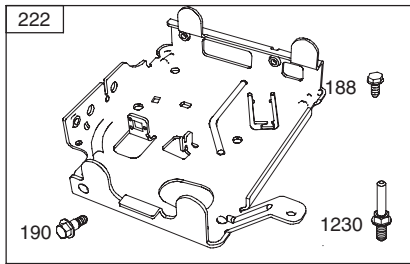

B&S 250cc Engine

Ref.	Part Number	Description	Ref.	Part Number	Description
1.	794188	Cylinder Assembly	97.	690024	Shaft-Throttle
2.	399269	Kit-Bushing/Seal (Magneto Side)	98.	398185	Kit-Idle Speed#
3.	299819s	Seal-Oil (Magneto Side) *	104.	691242	Pin-Float Hinge#
5.	791720	Head-Cylinder	108.	695807	Valve-Choke
7.	791716	Gasket-Cylinder Head*+	109.	791954	Shaft-Choke
11.	695745	Tube-Breather	117.	691428	Jet-Main (Standard)
12.	699485	Gasket-Crankcase*	118.	690048	Jet-Main (High Altitude)
13.	699482	Screw (Cylinder Head)	121.	792006	Kit-Carburetor Overhaul
15.	691686	Plug-Oil Drain	122.	791717	Spacer-Carburetor
16.	795116	Crankshaft	125.	794588	Carburetor
18.	699696	Cover-Crankcase	127.	691739	Plug-Welch#
20.	692550	Seal-Oil (PTO Side)*	130.	691181	Valve-Throttle
21.	281658s	Cap-Oil Fill	133.	398187	Float-Carburetor
22.	699478	Screw (Crankcase Cover/Sump)	134.	398188	Kit-Needle/Seat
23.	699516	Flywheel	137.	693981	Gasket-Float Bowl#
24.	222698s	Key-Flywheel	146.	690979	Key-Timing
25.	791786	Piston Assembly (Standard)	155.	698214	Plate-Cylinder Head
	791791	Piston Assembly (.020" Oversize)	177.	795015	Seal-O Ring (Dipstick)
26.	791787	Ring Set (Standard)	186.	692317	Connector-Hose (Carburetor)
	791792	Ring Set (.020" Oversize)	187.	791874	Line-Fuel (Formed)
27.	690975	Lock-Piston Pin	188.	699479	Screw (Control Bracket)
28.	690229	Pin-Piston	190.	699220	Screw (Fuel Tank)
29.	791783	Rod-Connecting	192.	694543	Ball-Rocker Arm
32.	791784	Screw (Connecting Rod)	209.	692571	Spring-Governor
33.	499642	Valve-Exhaust	219.	693578	Gear-Governor
34.	499641	Valve-Intake	220.	691724	Washer (Governor Gear)
35.	691304	Spring-Valve (Intake)	222.	793100	Bracket-Control
36.	691304	Spring-Valve (Exhaust)	227.	794367	Lever-Governor Control
40.	692194	Retainer-Valve	238.	691300	Cap-Valve
45.	690977	Tappet-Valve	276.	271716	Washer-Sealing
46.	693404	Camshaft	281.	793122	Panel-Control
48.	N/A	Short Block	300.	794728	Muffler
51.	791718	Gasket-Intake#*+	304.	699598	Housing-Blower
55.	696710	Housing-Rewind Starter	305.	699480	Screw (Blower Housing)
58.	693389	Rope-Starter	306.	695710	Shield-Cylinder
60.	699334	Grip-Starter Rope	307.	699483	Screw (Cylinder Shield) (M4)
65.	690937	Screw (Rewind Starter) (SAE)	307A.	699234	Screw (Cylinder Shield) (M5)
65A.	699228	Screw (Rewind Starter) (Metric)	307B.	790557	Screw (Cylinder Shield) (M4)
95.	691636	Screw (Throttle Valve)	309.	793667	Motor-Starter

* — Included in Engine Gasket Set, Key Number 358.

— Included in Carburetor Overhaul Kit, Key Number 121.

+ — Included in Valve Gasket Set, Key Number 1095.