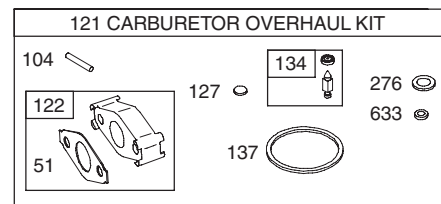

B&S 250cc Engine

Ref.	Part Number	Description	Ref.	Part Number	Description
1.	794188	Cylinder Assembly	97.	690024	Shaft-Throttle
2.	399269	Kit-Bushing/Seal (Magneto Side)	98.	398185	Kit-Idle Speed#
3.	299819s	Seal-Oil (Magneto Side) *	104.	691242	Pin-Float Hinge#
5.	791720	Head-Cylinder	108.	695807	Valve-Choke
7.	791716	Gasket-Cylinder Head*+	109.	791954	Shaft-Choke
11.	695745	Tube-Breather	117.	691428	Jet-Main (Standard)
12.	699485	Gasket-Crankcase*	118.	690048	Jet-Main (High Altitude)
13.	699482	Screw (Cylinder Head)	121.	792006	Kit-Carburetor Overhaul
15.	691686	Plug-Oil Drain	122.	791717	Spacer-Carburetor
16.	795116	Crankshaft	125.	794588	Carburetor
18.	699696	Cover-Crankcase	127.	691739	Plug-Welch#
20.	692550	Seal-Oil (PTO Side)*	130.	691181	Valve-Throttle
21.	281658s	Cap-Oil Fill	133.	398187	Float-Carburetor
22.	699478	Screw (Crankcase Cover/Sump)	134.	398188	Kit-Needle/Seat
23.	699516	Flywheel	137.	693981	Gasket-Float Bowl#
24.	222698s	Key-Flywheel	146.	690979	Key-Timing
25.	791786	Piston Assembly (Standard)	155.	698214	Plate-Cylinder Head
	791791	Piston Assembly (.020" Oversize)	177.	795015	Seal-O Ring (Dipstick)
26.	791787	Ring Set (Standard)	186.	692317	Connector-Hose (Carburetor)
	791792	Ring Set (.020" Oversize)	187.	791874	Line-Fuel (Formed)
27.	690975	Lock-Piston Pin	188.	699479	Screw (Control Bracket)
28.	690229	Pin-Piston	190.	699220	Screw (Fuel Tank)
29.	791783	Rod-Connecting	192.	694543	Ball-Rocker Arm
32.	791784	Screw (Connecting Rod)	209.	692571	Spring-Governor
33.	499642	Valve-Exhaust	219.	693578	Gear-Governor
34.	499641	Valve-Intake	220.	691724	Washer (Governor Gear)
35.	691304	Spring-Valve (Intake)	222.	793100	Bracket-Control
36.	691304	Spring-Valve (Exhaust)	227.	794367	Lever-Governor Control
40.	692194	Retainer-Valve	238.	691300	Cap-Valve
45.	690977	Tappet-Valve	276.	271716	Washer-Sealing
46.	693404	Camshaft	281.	793122	Panel-Control
48.	N/A	Short Block	300.	794728	Muffler
51.	791718	Gasket-Intake#*+	304.	699598	Housing-Blower
55.	696710	Housing-Rewind Starter	305.	699480	Screw (Blower Housing)
58.	693389	Rope-Starter	306.	695710	Shield-Cylinder
60.	699334	Grip-Starter Rope	307.	699483	Screw (Cylinder Shield) (M4)
65.	690937	Screw (Rewind Starter) (SAE)	307A.	699234	Screw (Cylinder Shield) (M5)
65A.	699228	Screw (Rewind Starter) (Metric)	307B.	790557	Screw (Cylinder Shield) (M4)
95.	691636	Screw (Throttle Valve)	309.	793667	Motor-Starter

* — Included in Engine Gasket Set, Key Number 358.

— Included in Carburetor Overhaul Kit, Key Number 121.

+ — Included in Valve Gasket Set, Key Number 1095.