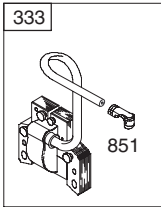

B&S 250cc Engine

Ref.	Part Number	Description	Ref.	Part Number	Description
1.	794188	Cylinder Assembly	97.	690024	Shaft-Throttle
2.	399269	Kit-Bushing/Seal (Magneto Side)	98.	398185	Kit-Idle Speed#
3.	299819s	Seal-Oil (Magneto Side) *	104.	691242	Pin-Float Hinge#
5.	791720	Head-Cylinder	108.	695807	Valve-Choke
7.	791716	Gasket-Cylinder Head*+	109.	791954	Shaft-Choke
11.	695745	Tube-Breather	117.	691428	Jet-Main (Standard)
12.	699485	Gasket-Crankcase*	118.	690048	Jet-Main (High Altitude)
13.	699482	Screw (Cylinder Head)	121.	792006	Kit-Carburetor Overhaul
15.	691686	Plug-Oil Drain	122.	791717	Spacer-Carburetor
16.	795116	Crankshaft	125.	794588	Carburetor
18.	699696	Cover-Crankcase	127.	691739	Plug-Welch#
20.	692550	Seal-Oil (PTO Side)*	130.	691181	Valve-Throttle
21.	281658s	Cap-Oil Fill	133.	398187	Float-Carburetor
22.	699478	Screw (Crankcase Cover/Sump)	134.	398188	Kit-Needle/Seat
23.	699516	Flywheel	137.	693981	Gasket-Float Bowl#
24.	222698s	Key-Flywheel	146.	690979	Key-Timing
25.	791786	Piston Assembly (Standard)	155.	698214	Plate-Cylinder Head
	791791	Piston Assembly (.020" Oversize)	177.	795015	Seal-O Ring (Dipstick)
26.	791787	Ring Set (Standard)	186.	692317	Connector-Hose (Carburetor)
	791792	Ring Set (.020" Oversize)	187.	791874	Line-Fuel (Formed)
27.	690975	Lock-Piston Pin	188.	699479	Screw (Control Bracket)
28.	690229	Pin-Piston	190.	699220	Screw (Fuel Tank)
29.	791783	Rod-Connecting	192.	694543	Ball-Rocker Arm
32.	791784	Screw (Connecting Rod)	209.	692571	Spring-Governor
33.	499642	Valve-Exhaust	219.	693578	Gear-Governor
34.	499641	Valve-Intake	220.	691724	Washer (Governor Gear)
35.	691304	Spring-Valve (Intake)	222.	793100	Bracket-Control
36.	691304	Spring-Valve (Exhaust)	227.	794367	Lever-Governor Control
40.	692194	Retainer-Valve	238.	691300	Cap-Valve
45.	690977	Tappet-Valve	276.	271716	Washer-Sealing
46.	693404	Camshaft	281.	793122	Panel-Control
48.	N/A	Short Block	300.	794728	Muffler
51.	791718	Gasket-Intake#*+	304.	699598	Housing-Blower
55.	696710	Housing-Rewind Starter	305.	699480	Screw (Blower Housing)
58.	693389	Rope-Starter	306.	695710	Shield-Cylinder
60.	699334	Grip-Starter Rope	307.	699483	Screw (Cylinder Shield) (M4)
65.	690937	Screw (Rewind Starter) (SAE)	307A.	699234	Screw (Cylinder Shield) (M5)
65A.	699228	Screw (Rewind Starter) (Metric)	307B.	790557	Screw (Cylinder Shield) (M4)
95.	691636	Screw (Throttle Valve)	309.	793667	Motor-Starter

* — Included in Engine Gasket Set, Key Number 358.

— Included in Carburetor Overhaul Kit, Key Number 121.

+ — Included in Valve Gasket Set, Key Number 1095.