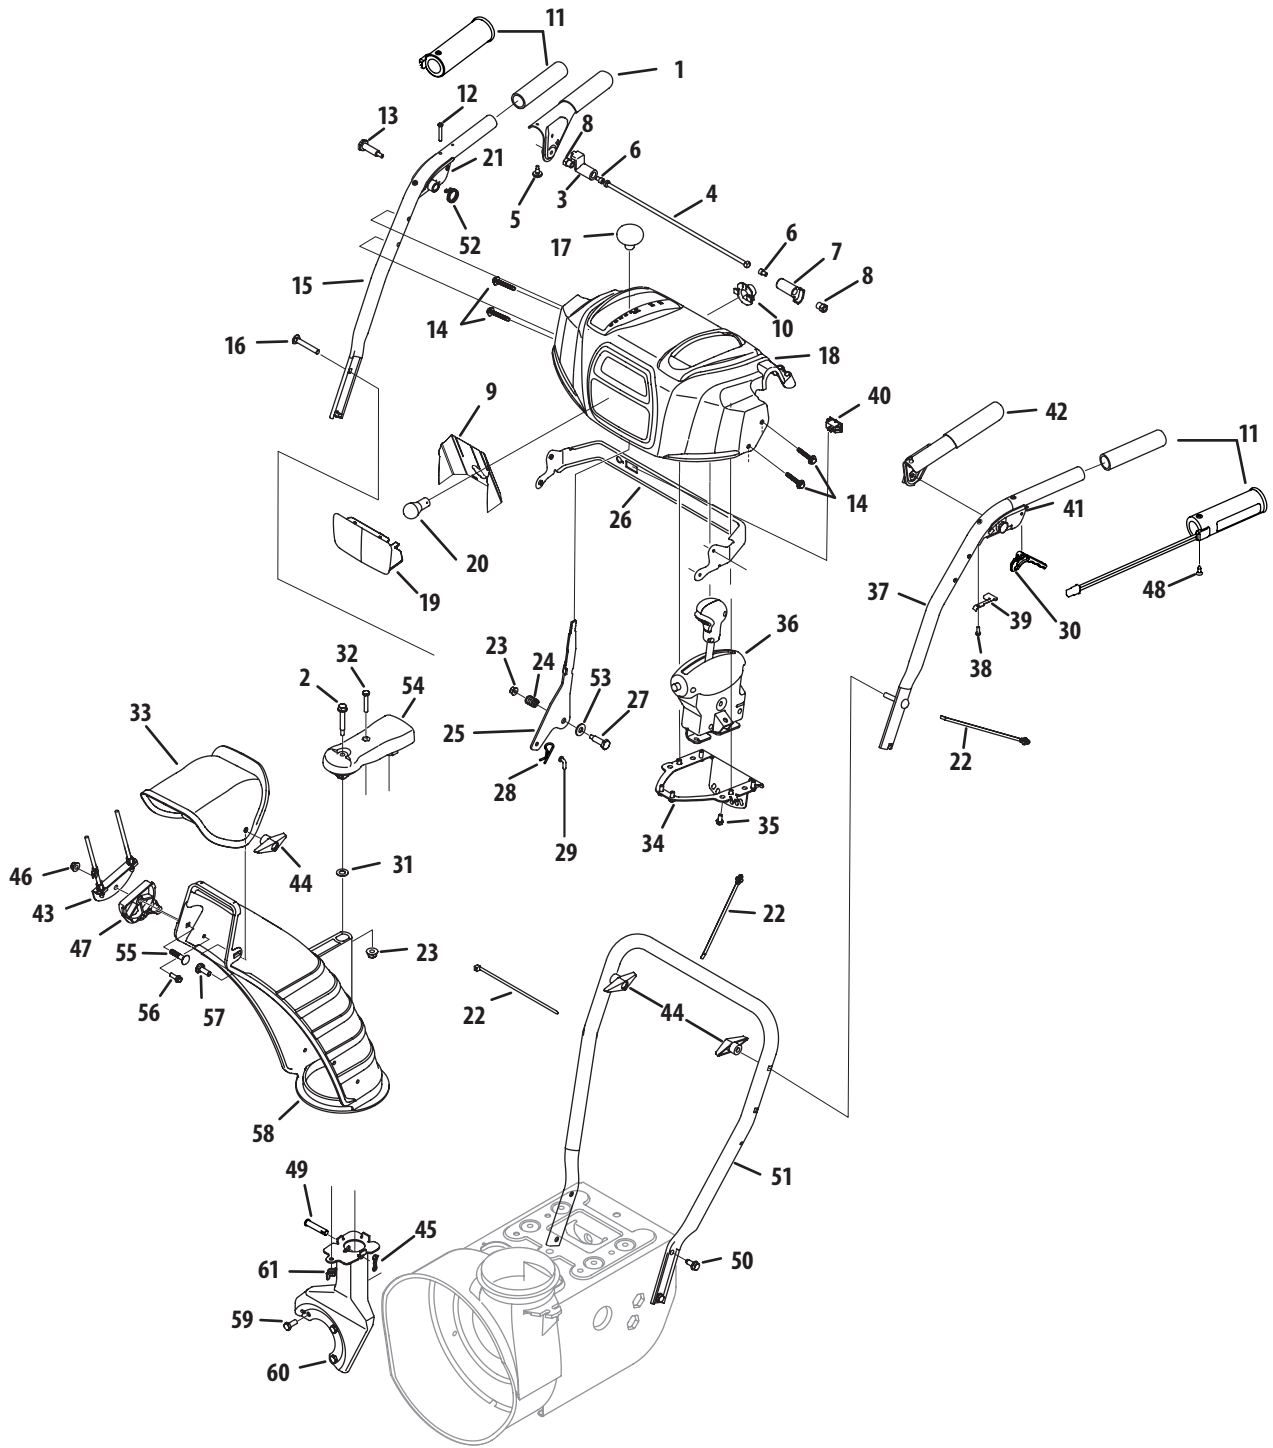

Chute Assembly & Handle Assembly

Chute Assembly & Handle Assembly

Ref.	Part Number	Description
1.	684-04106B	Handle Engagement Assembly RH
2.	738-04194	Flange Shoulder Screw
3.	731-04894D	Lock Plate
4.	684-04250	Pivot Rod
5.	735-0199A	Rubber Bumper
6.	710-3069	Screw, 1/4-20 x .375
7.	731-04896B	Clutch Lock Cam
8.	712-04081A	Shoulder Nut, 1/4-20
9.	777X41804	Lens Reflector Label
10.	725-1649	Light Socket
11.	720-0274	Handle Grip
—	725-1757	Heated Handle Grip
12.	710-1233	Screw, #10-24 x .375
13.	738-04348	Shoulder Screw, 1/4-20 x 1.345
14.	710-04586	Screw, 1/4-20 x 1.625
15.	749-04190A	Upper Handle RH
16.	710-0449	Carriage Screw, 5/16-18 x 2.25
17.	720-04039	Shift Knob
18.	631-04187A	T-Style Handle
19.	731-05324	Lens
20.	725-04213	Lamp
21.	631-04134B	Handle Clutch Lock - RH
22.	726-0154	Cable Tie
23.	712-04064	Flange Lock Nut, 1/4-20
24.	732-0193	Compression Spring
25.	790-00311	Shift Lever
26.	790-00248B	Panel Bracket
27.	738-04125	Shoulder Screw
28.	714-0145	Click Pin
29.	746-04396	Speed Selector Cable
30.	731-04954	Steering Triggers
31.	736-0463	Flat Washer, .25 x .630 x .0515

Ref.	Part Number	Description
32.	710-0606	Hex Screw, 1/4-20 x 1.50
33.	731-04427A	Upper Chute
34.	790-00155A	Joystick Bracket
35.	710-04187	Hi-Lo Screw, 1/4-15 x .5
36.	684-04331	4-Way Chute Control
37.	749-04191A	Upper Handle LH
38.	710-04326	Screw, #8-16 x .50
39.	732-04219C	Clutch Lock Spring
40.	725-04393	Heated Grip Switch
41.	631-04133A	Handle Clutch Lock - LH
42.	684-04105B	Handle Engagement Assembly LH
43.	784-5594	Cable Bracket
44.	720-0284	Wing Knob
45.	714-04040	Bow Tie Cotter Pin
46.	712-04063	Flange Lock Nut, 5/16-18
47.	731-06451	Chute Tilt Cable Guide
48.	710-0837	AB Screw - Heated Grip
49.	711-04469A	Clevis Pin
50.	710-04484	AB Screw, 5/16-18 x .750
51.	749-04138A	Lower Handle
52.	732-04238	Torsion Spring
53.	736-0267	Flat Washer, .385 x .87 x .06
54.	684-04331	Joystick Pulley Cover
55.	710-0262	Carriage Bolt, 5/16-18 x 1.50
56.	710-0895	Hi-Lo Screw, 1/4-15 x .75
57.	710-04071	Carriage Bolt, 5/16-18 x 1.0
58.	731-06440	Lower Chute
59.	710-0627	Hex Screw, 5/16-24 x .750
60.	684-04311	Chute Support Bracket
61.	712-3087	Wing Nut, 1/4-20
—	625-04054	Wire Harness (Not Shown)
—	725-04216A	Wire Harness w/ Htd. Grip (NS)