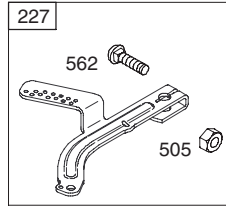

B&S 250cc Engine

Ref.	Part Number	Description	Ref.	Part Number	Description
1.	794188	Cylinder Assembly	97.	690024	Shaft-Throttle
2.	399269	Kit-Bushing/Seal (Magneto Side)	98.	398185	Kit-Idle Speed#
3.	299819s	Seal-Oil (Magneto Side) *	104.	691242	Pin-Float Hinge#
5.	791720	Head-Cylinder	108.	695807	Valve-Choke
7.	791716	Gasket-Cylinder Head*+	109.	791954	Shaft-Choke
11.	695745	Tube-Breather	117.	691428	Jet-Main (Standard)
12.	699485	Gasket-Crankcase*	118.	690048	Jet-Main (High Altitude)
13.	699482	Screw (Cylinder Head)	121.	792006	Kit-Carburetor Overhaul
15.	691686	Plug-Oil Drain	122.	791717	Spacer-Carburetor
16.	795116	Crankshaft	125.	794588	Carburetor
18.	699696	Cover-Crankcase	127.	691739	Plug-Welch#
20.	692550	Seal-Oil (PTO Side)*	130.	691181	Valve-Throttle
21.	281658s	Cap-Oil Fill	133.	398187	Float-Carburetor
22.	699478	Screw (Crankcase Cover/Sump)	134.	398188	Kit-Needle/Seat
23.	699516	Flywheel	137.	693981	Gasket-Float Bowl#
24.	222698s	Key-Flywheel	146.	690979	Key-Timing
25.	791786	Piston Assembly (Standard)	155.	698214	Plate-Cylinder Head
	791791	Piston Assembly (.020" Oversize)	177.	795015	Seal-O Ring (Dipstick)
26.	791787	Ring Set (Standard)	186.	692317	Connector-Hose (Carburetor)
	791792	Ring Set (.020" Oversize)	187.	791874	Line-Fuel (Formed)
27.	690975	Lock-Piston Pin	188.	699479	Screw (Control Bracket)
28.	690229	Pin-Piston	190.	699220	Screw (Fuel Tank)
29.	791783	Rod-Connecting	192.	694543	Ball-Rocker Arm
32.	791784	Screw (Connecting Rod)	209.	692571	Spring-Governor
33.	499642	Valve-Exhaust	219.	693578	Gear-Governor
34.	499641	Valve-Intake	220.	691724	Washer (Governor Gear)
35.	691304	Spring-Valve (Intake)	222.	793100	Bracket-Control
36.	691304	Spring-Valve (Exhaust)	227.	794367	Lever-Governor Control
40.	692194	Retainer-Valve	238.	691300	Cap-Valve
45.	690977	Tappet-Valve	276.	271716	Washer-Sealing
46.	693404	Camshaft	281.	793122	Panel-Control
48.	N/A	Short Block	300.	794728	Muffler
51.	791718	Gasket-Intake#*+	304.	699598	Housing-Blower
55.	696710	Housing-Rewind Starter	305.	699480	Screw (Blower Housing)
58.	693389	Rope-Starter	306.	695710	Shield-Cylinder
60.	699334	Grip-Starter Rope	307.	699483	Screw (Cylinder Shield) (M4)
65.	690937	Screw (Rewind Starter) (SAE)	307A.	699234	Screw (Cylinder Shield) (M5)
65A.	699228	Screw (Rewind Starter) (Metric)	307B.	790557	Screw (Cylinder Shield) (M4)
95.	691636	Screw (Throttle Valve)	309.	793667	Motor-Starter

* — Included in Engine Gasket Set, Key Number 358.

— Included in Carburetor Overhaul Kit, Key Number 121.

+ — Included in Valve Gasket Set, Key Number 1095.