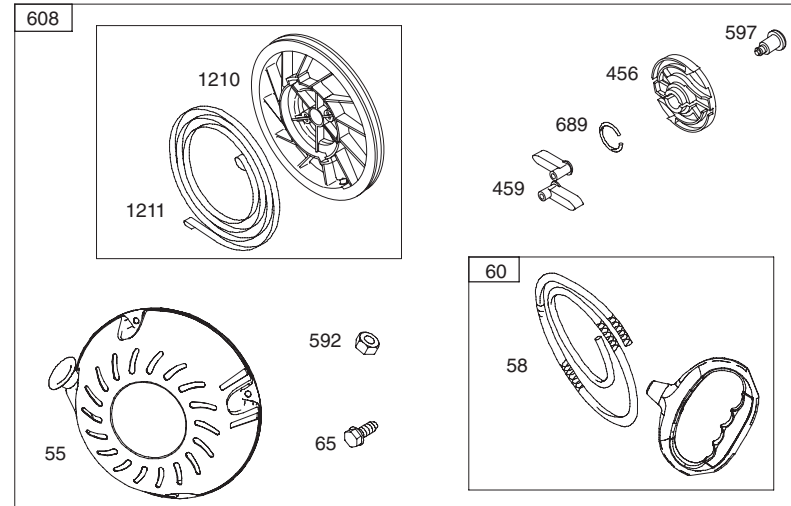

B&S 250cc Engine

Ref.	Part Number	Description	Ref.	Part Number	Description
1.	794188	Cylinder Assembly	97.	690024	Shaft-Throttle
2.	399269	Kit-Bushing/Seal (Magneto Side)	98.	398185	Kit-Idle Speed#
3.	299819s	Seal-Oil (Magneto Side) *	104.	691242	Pin-Float Hinge#
5.	791720	Head-Cylinder	108.	695807	Valve-Choke
7.	791716	Gasket-Cylinder Head*+	109.	791954	Shaft-Choke
11.	695745	Tube-Breather	117.	691428	Jet-Main (Standard)
12.	699485	Gasket-Crankcase*	118.	690048	Jet-Main (High Altitude)
13.	699482	Screw (Cylinder Head)	121.	792006	Kit-Carburetor Overhaul
15.	691686	Plug-Oil Drain	122.	791717	Spacer-Carburetor
16.	795116	Crankshaft	125.	794588	Carburetor
18.	699696	Cover-Crankcase	127.	691739	Plug-Welch#
20.	692550	Seal-Oil (PTO Side)*	130.	691181	Valve-Throttle
21.	281658s	Cap-Oil Fill	133.	398187	Float-Carburetor
22.	699478	Screw (Crankcase Cover/Sump)	134.	398188	Kit-Needle/Seat
23.	699516	Flywheel	137.	693981	Gasket-Float Bowl#
24.	222698s	Key-Flywheel	146.	690979	Key-Timing
25.	791786	Piston Assembly (Standard)	155.	698214	Plate-Cylinder Head
	791791	Piston Assembly (.020" Oversize)	177.	795015	Seal-O Ring (Dipstick)
26.	791787	Ring Set (Standard)	186.	692317	Connector-Hose (Carburetor)
	791792	Ring Set (.020" Oversize)	187.	791874	Line-Fuel (Formed)
27.	690975	Lock-Piston Pin	188.	699479	Screw (Control Bracket)
28.	690229	Pin-Piston	190.	699220	Screw (Fuel Tank)
29.	791783	Rod-Connecting	192.	694543	Ball-Rocker Arm
32.	791784	Screw (Connecting Rod)	209.	692571	Spring-Governor
33.	499642	Valve-Exhaust	219.	693578	Gear-Governor
34.	499641	Valve-Intake	220.	691724	Washer (Governor Gear)
35.	691304	Spring-Valve (Intake)	222.	793100	Bracket-Control
36.	691304	Spring-Valve (Exhaust)	227.	794367	Lever-Governor Control
40.	692194	Retainer-Valve	238.	691300	Cap-Valve
45.	690977	Tappet-Valve	276.	271716	Washer-Sealing
46.	693404	Camshaft	281.	793122	Panel-Control
48.	N/A	Short Block	300.	794728	Muffler
51.	791718	Gasket-Intake#*+	304.	699598	Housing-Blower
55.	696710	Housing-Rewind Starter	305.	699480	Screw (Blower Housing)
58.	693389	Rope-Starter	306.	695710	Shield-Cylinder
60.	699334	Grip-Starter Rope	307.	699483	Screw (Cylinder Shield) (M4)
65.	690937	Screw (Rewind Starter) (SAE)	307A.	699234	Screw (Cylinder Shield) (M5)
65A.	699228	Screw (Rewind Starter) (Metric)	307B.	790557	Screw (Cylinder Shield) (M4)
95.	691636	Screw (Throttle Valve)	309.	793667	Motor-Starter

* — Included in Engine Gasket Set, Key Number 358.

— Included in Carburetor Overhaul Kit, Key Number 121.

+ — Included in Valve Gasket Set, Key Number 1095.