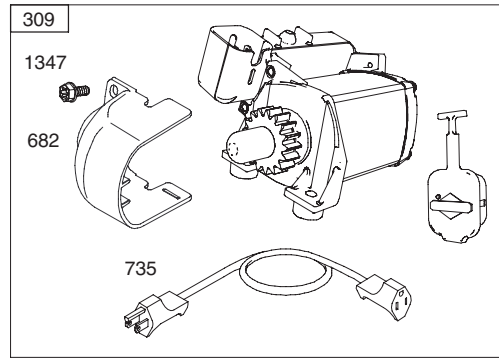

B&S 250cc Engine

Ref.	Part Number	Description	Ref.	Part Number	Description
1.	794188	Cylinder Assembly	97.	690024	Shaft-Throttle
2.	399269	Kit-Bushing/Seal (Magneto Side)	98.	398185	Kit-Idle Speed#
3.	299819s	Seal-Oil (Magneto Side) *	104.	691242	Pin-Float Hinge#
5.	791720	Head-Cylinder	108.	695807	Valve-Choke
7.	791716	Gasket-Cylinder Head*+	109.	791954	Shaft-Choke
11.	695745	Tube-Breather	117.	691428	Jet-Main (Standard)
12.	699485	Gasket-Crankcase*	118.	690048	Jet-Main (High Altitude)
13.	699482	Screw (Cylinder Head)	121.	792006	Kit-Carburetor Overhaul
15.	691686	Plug-Oil Drain	122.	791717	Spacer-Carburetor
16.	795116	Crankshaft	125.	794588	Carburetor
18.	699696	Cover-Crankcase	127.	691739	Plug-Welch#
20.	692550	Seal-Oil (PTO Side)*	130.	691181	Valve-Throttle
21.	281658s	Cap-Oil Fill	133.	398187	Float-Carburetor
22.	699478	Screw (Crankcase Cover/Sump)	134.	398188	Kit-Needle/Seat
23.	699516	Flywheel	137.	693981	Gasket-Float Bowl#
24.	222698s	Key-Flywheel	146.	690979	Key-Timing
25.	791786	Piston Assembly (Standard)	155.	698214	Plate-Cylinder Head
	791791	Piston Assembly (.020" Oversize)	177.	795015	Seal-O Ring (Dipstick)
26.	791787	Ring Set (Standard)	186.	692317	Connector-Hose (Carburetor)
	791792	Ring Set (.020" Oversize)	187.	791874	Line-Fuel (Formed)
27.	690975	Lock-Piston Pin	188.	699479	Screw (Control Bracket)
28.	690229	Pin-Piston	190.	699220	Screw (Fuel Tank)
29.	791783	Rod-Connecting	192.	694543	Ball-Rocker Arm
32.	791784	Screw (Connecting Rod)	209.	692571	Spring-Governor
33.	499642	Valve-Exhaust	219.	693578	Gear-Governor
34.	499641	Valve-Intake	220.	691724	Washer (Governor Gear)
35.	691304	Spring-Valve (Intake)	222.	793100	Bracket-Control
36.	691304	Spring-Valve (Exhaust)	227.	794367	Lever-Governor Control
40.	692194	Retainer-Valve	238.	691300	Cap-Valve
45.	690977	Tappet-Valve	276.	271716	Washer-Sealing
46.	693404	Camshaft	281.	793122	Panel-Control
48.	N/A	Short Block	300.	794728	Muffler
51.	791718	Gasket-Intake#*+	304.	699598	Housing-Blower
55.	696710	Housing-Rewind Starter	305.	699480	Screw (Blower Housing)
58.	693389	Rope-Starter	306.	695710	Shield-Cylinder
60.	699334	Grip-Starter Rope	307.	699483	Screw (Cylinder Shield) (M4)
65.	690937	Screw (Rewind Starter) (SAE)	307A.	699234	Screw (Cylinder Shield) (M5)
65A.	699228	Screw (Rewind Starter) (Metric)	307B.	790557	Screw (Cylinder Shield) (M4)
95.	691636	Screw (Throttle Valve)	309.	793667	Motor-Starter

* — Included in Engine Gasket Set, Key Number 358.

— Included in Carburetor Overhaul Kit, Key Number 121.

+ — Included in Valve Gasket Set, Key Number 1095.