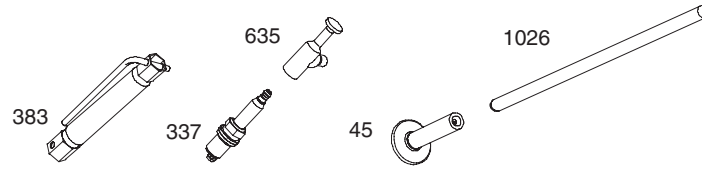

- 914A
- 914B
- 914