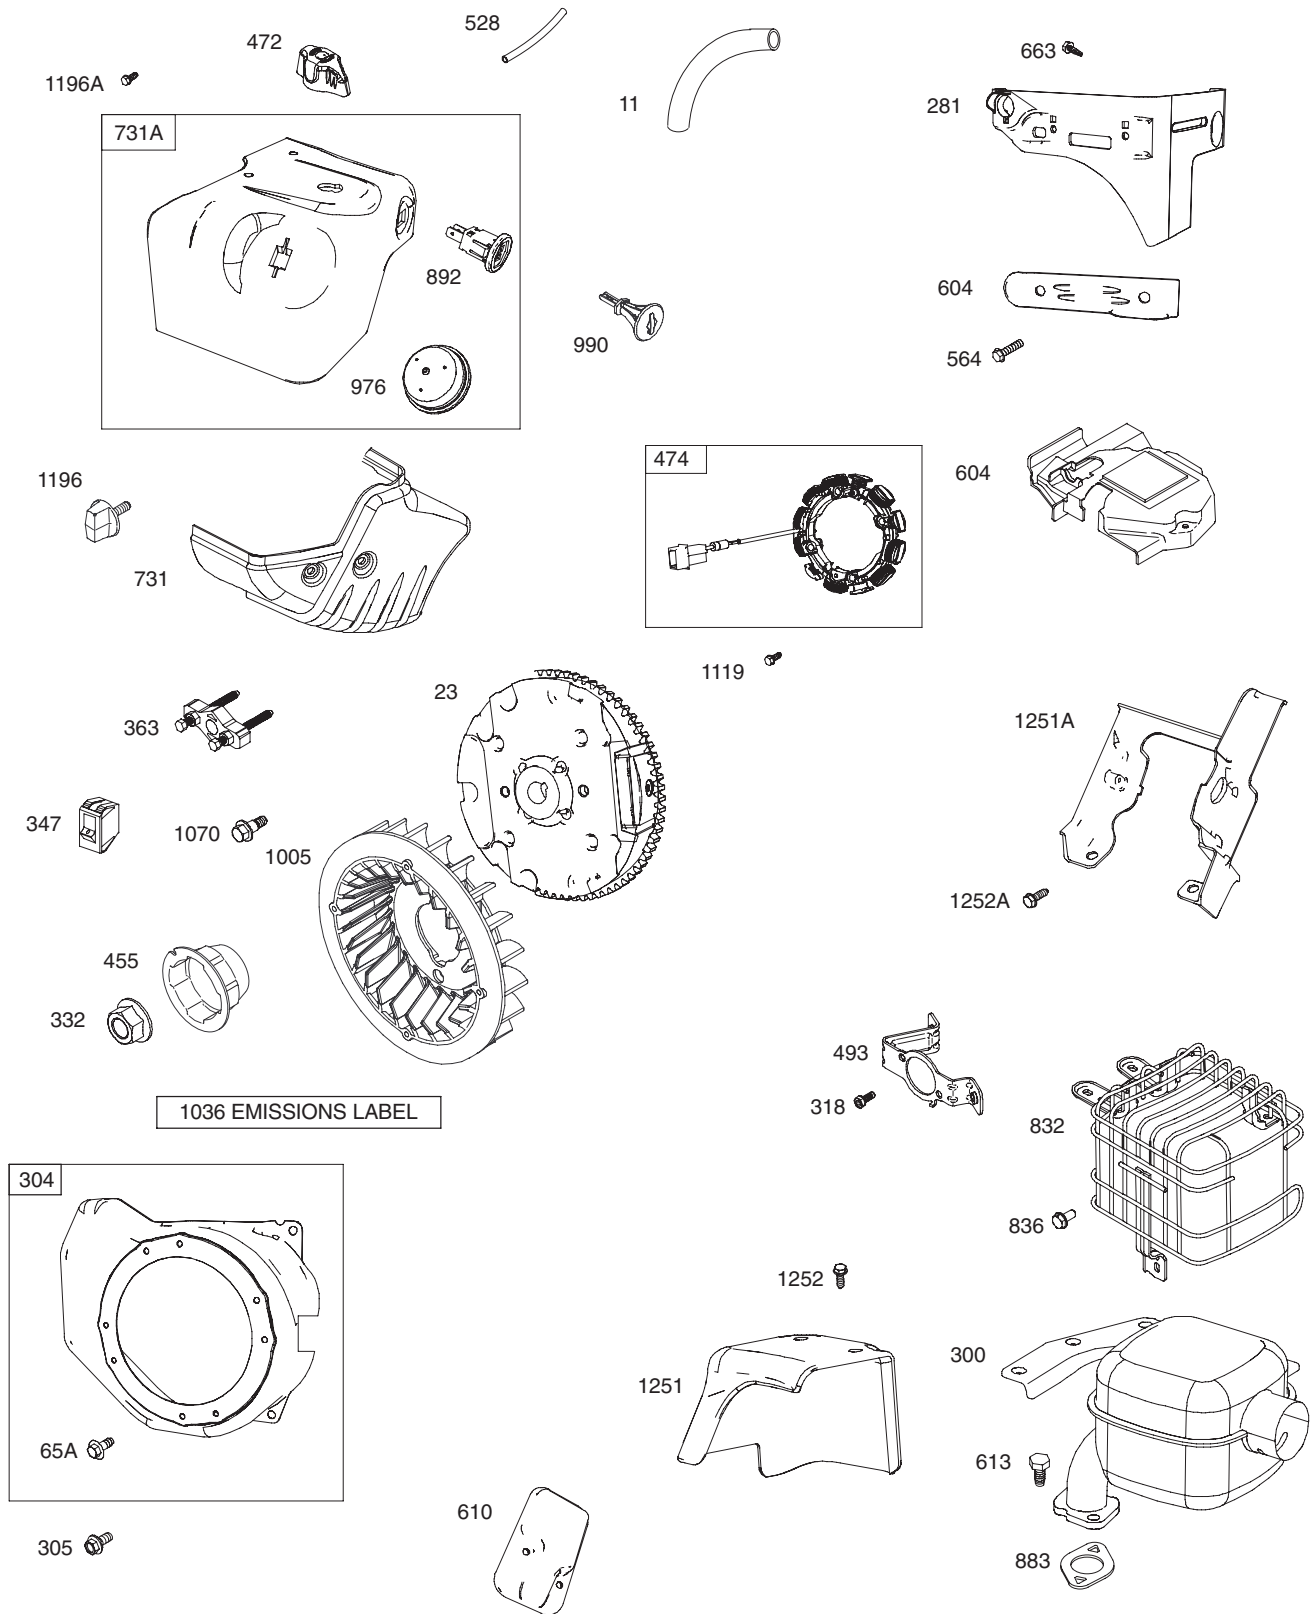

B&S 250cc Engine