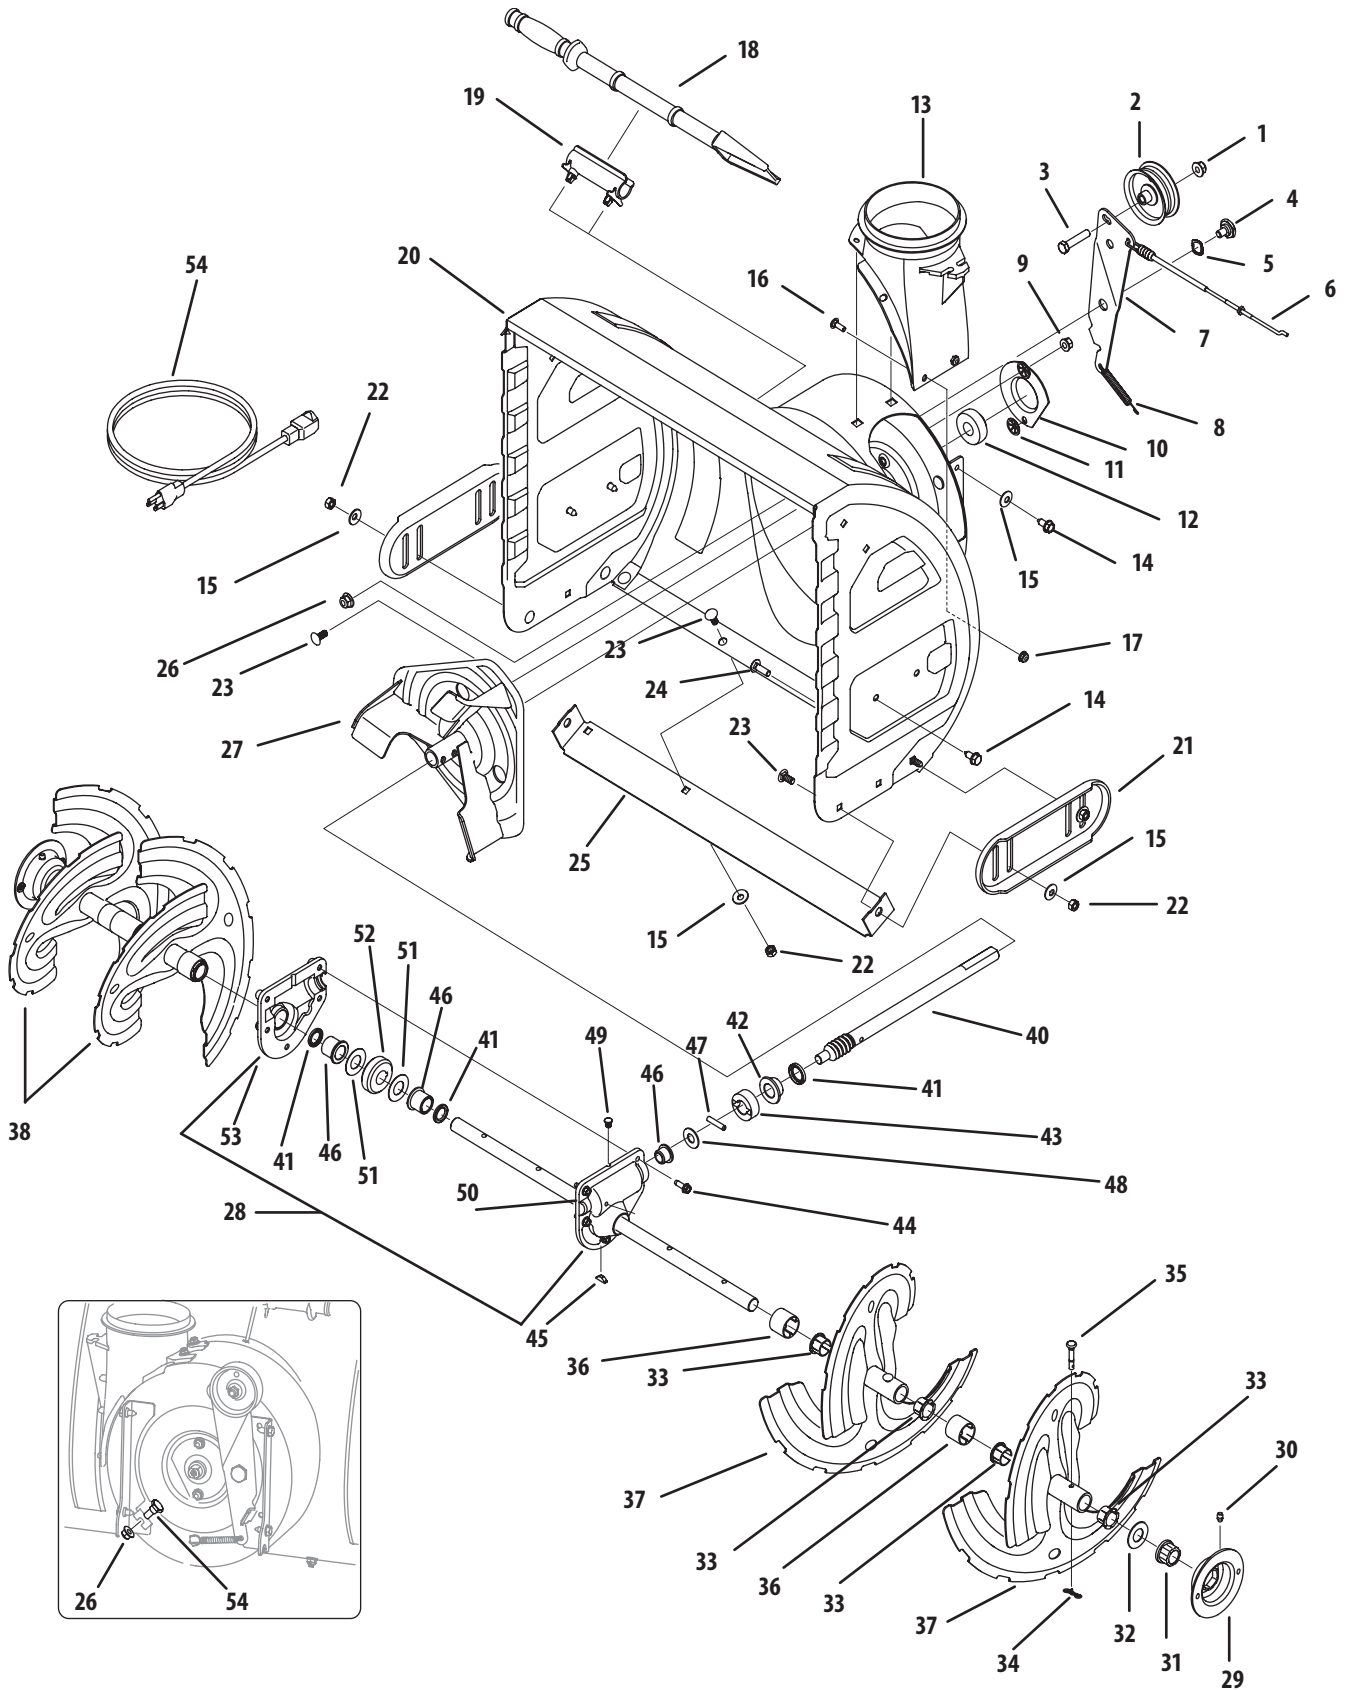

## Auger Housing & Auger Assembly

Ref.	Part Number	Description
1.	712-04065	Flange Lock Nut, 3/8-16
2.	756-0981B	Flat Pulley, 2.75 OD
3.	710-0347	Hex Screw, 3/8-16 x 1.75
4.	738-0281	Shoulder Screw, 3/8-16 x .625 x .17
5.	736-0174	Wave Washer, .625 x .885 x .0175
6.	746-04230	Auger Drive Cable
7.	790-00080A	Auger Idler Bracket
8.	732-04460	Extension Spring, .38 OD x 4.59
9.	712-04063	Flange Lock Nut, 1/4-20
10.	790-00075	Bearing Housing, 1.85 ID
11.	726-04012	Push-On Nut, .25 Dia.
12.	741-0309	Flange Ball Bearing, .75 ID x 1.85 OD
13.	731-04705	Chute Adaptor, 5" Dia.
14.	710-04484	Hex washer screw, 5/16-18 x .750
15.	736-04216	Bell Washer, .340 x .872 x .060
16.	710-0703	Carriage Screw, 1/4-20 x .75
17.	712-04064	Flange Lock Nut, 1/4-20
18.	731-2643	Cleanout Tool
19.	731-2635	Cleanout Tool Mount
20.	684-04256	Auger Housing, 26" Cub
21.	790-00141	Skid Shoe, stainless
22.	712-04103	Hex Nut, 5/16-18
23.	710-04525	Carriage Bolt, 5/16-18 x .750
24.	710-04665	Carriage Screw, 5/16-1x 1.00
25.	790-00148	Shave Plate, 26"
26.	712-04065	Flange Lock Nut, 3/8-16
27.	684-04057A	Impeller Assembly, 12" Dia.