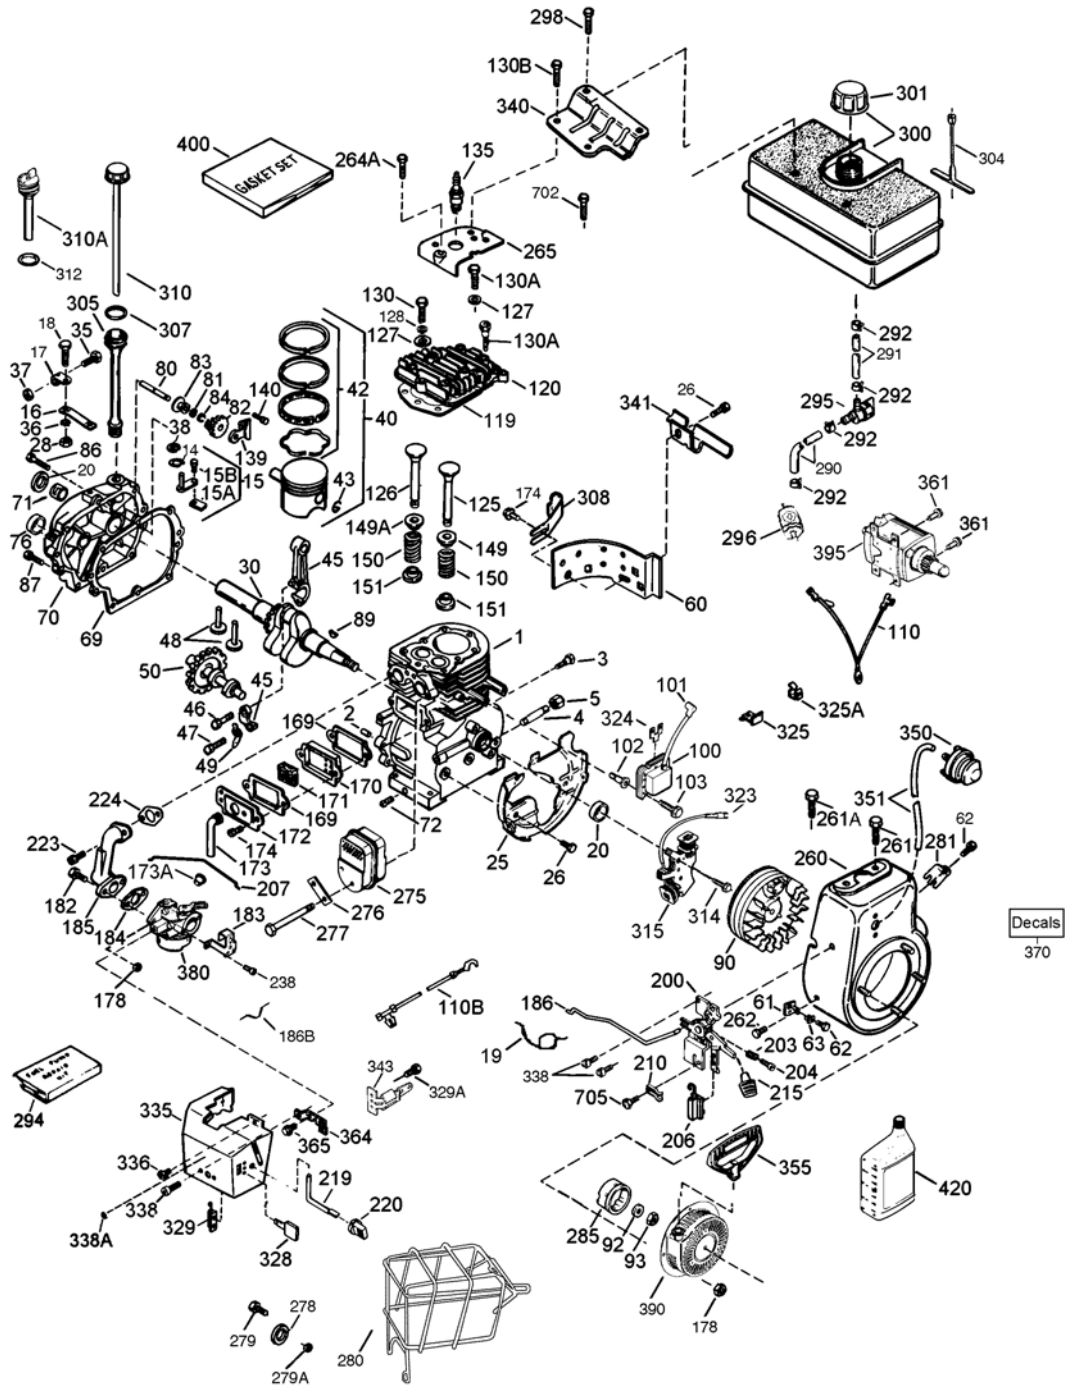

Tecumseh Engine (31AE6GTS710)

Tecumseh Engine (31AE6GTS710)

Ref.	Part Number	Description	Ref.	Part Number	Description
1	TC-35385	Cylinder Ass'y. Inc. Part Nos. 2, 20, 72 & 72A3-1/8" Bore	70	TC-37847	Cylinder Cover Inc. 71, 75, 80-84
2	TC-27652	Dowel Pin	71	TC-35377	Crankshaft Bushing
3	TC-650820	Screw, 1/4-20 x 1/2"	80	TC-37587	Governor Shaft
4	0	Oil Drain Extension Not Available	81	TC-651080	Washer
5	TC-30969	Extension Cap, 1/4-18 NPT	82	TC-37588	Governor Gear Ass'y. Inc. 81
14	TC-28277	Flat washer	83	TC-30588A	Governor Spool
15	TC-30699C	Governor Rod Inc. Part Nos. 15A & B	84	TC-29193	Retaining Ring
15A	TC-30700	Governor Yoke	86	TC-650833	Screw 1/4-20 x 1-3/16"
15B	TC-50494	Screw, 6-40 x 5/16"	87	TC-650832	Screw, 1/4-20 X 1-11/16"
16	TC-33454A	Governor Lever	89	TC-32589	Flywheel Key
17	TC-29916	Governor Lever Clamp	90	TC-611093	Flywheel 3 Amp, w/ring gear
18	TC-651028	Screw, T-15, 8-32 x 7/16"	92	TC-650880	Belleville Washer
19	TC-34663	Speed Control Spring	93	TC-650881	Flywheel Nut 5/8-18
20	TC-35319	Oil Seal	100	TC-35135A	Solid State Ignition Inc. 101
25	TC-37853	Blower Housing Baffle	101	TC-611289	Spark Plug Cover
26	TC-650561	Screw 1/4-20 x 19/32"	102	TC-651024	Solid State Mounting Stud
28	TC-30322	Lock Nut, 8-32	103	TC-651007	Screw, T-15, 10-24 x 15/16"
30	TC-37862	Crankshaft	110	TC-35187	Ground Wire
35	TC-29826	Screw, 10-32 x 3/4"	119	TC-36448	Cylinder Head Gasket
36	TC-29918	Lock Washer #8	120	TC-36449	Cylinder Head
37	TC-29216	Lock Nut, 10-32	125	TC-27878A	Exhaust Valve Std.Inc. 151
38	TC-29642	Retaining Ring	—	TC-27880A	Exhaust Valve 1/32" OS Inc. 151
40	TC-40049	Piston, Pin & Ring Set Std. Inc. 41, 42 & 43	126	TC-34035	Intake Valve Std. Incl. 151
—	TC-40050	Piston, Pin & Ring Set .010" OS Inc. 41, 42 & 43	127	TC-650691	Flat washer
42	TC-40013	Ring Set Std.	130	TC-6021A	Screw, 5/16-18 x 1-7/16"
	TC-40014	Ring Set .010" OS	130C	TC-651055	Screw, 5/16-18 x 39/64"
43	TC-27888	Piston Pin Retaining Ring	135	TC-35395	Resistor Spark Plug RJ19LM
45	TC-36897A	Connecting Rod Assembly Inc. 47 & 49	139	TC-33369	Governor Gear Bracket
47	TC-651033A	Connecting Rod Bolt 1/4-20 x 1-5/16"	140	TC-650836	Screw, 10-24 x 1/2"
48	TC-34034A	Valve Lifter	149	TC-27882	Valve Spring Cap
49	TC-36896	Oil Dipper	149A	TC-35862	Intake Valve Seal
50	TC-35375	Camshaft MCR	150	TC-27881	Valve Spring
60	TC-33273A	Blower Housing Extension	151	TC-32581	Valve Spring Cap
69	TC-37342	Cylinder Cover Gasket	169	TC-27896A	Valve Cover Gasket
			170	TC-28423	Breather Body
			171	TC-28424	Breather Element
			172	TC-28425	Valve Cover
			173	TC-35350	Breather Tube
			174	TC-650128	Screw, 10-24 x 1/2"