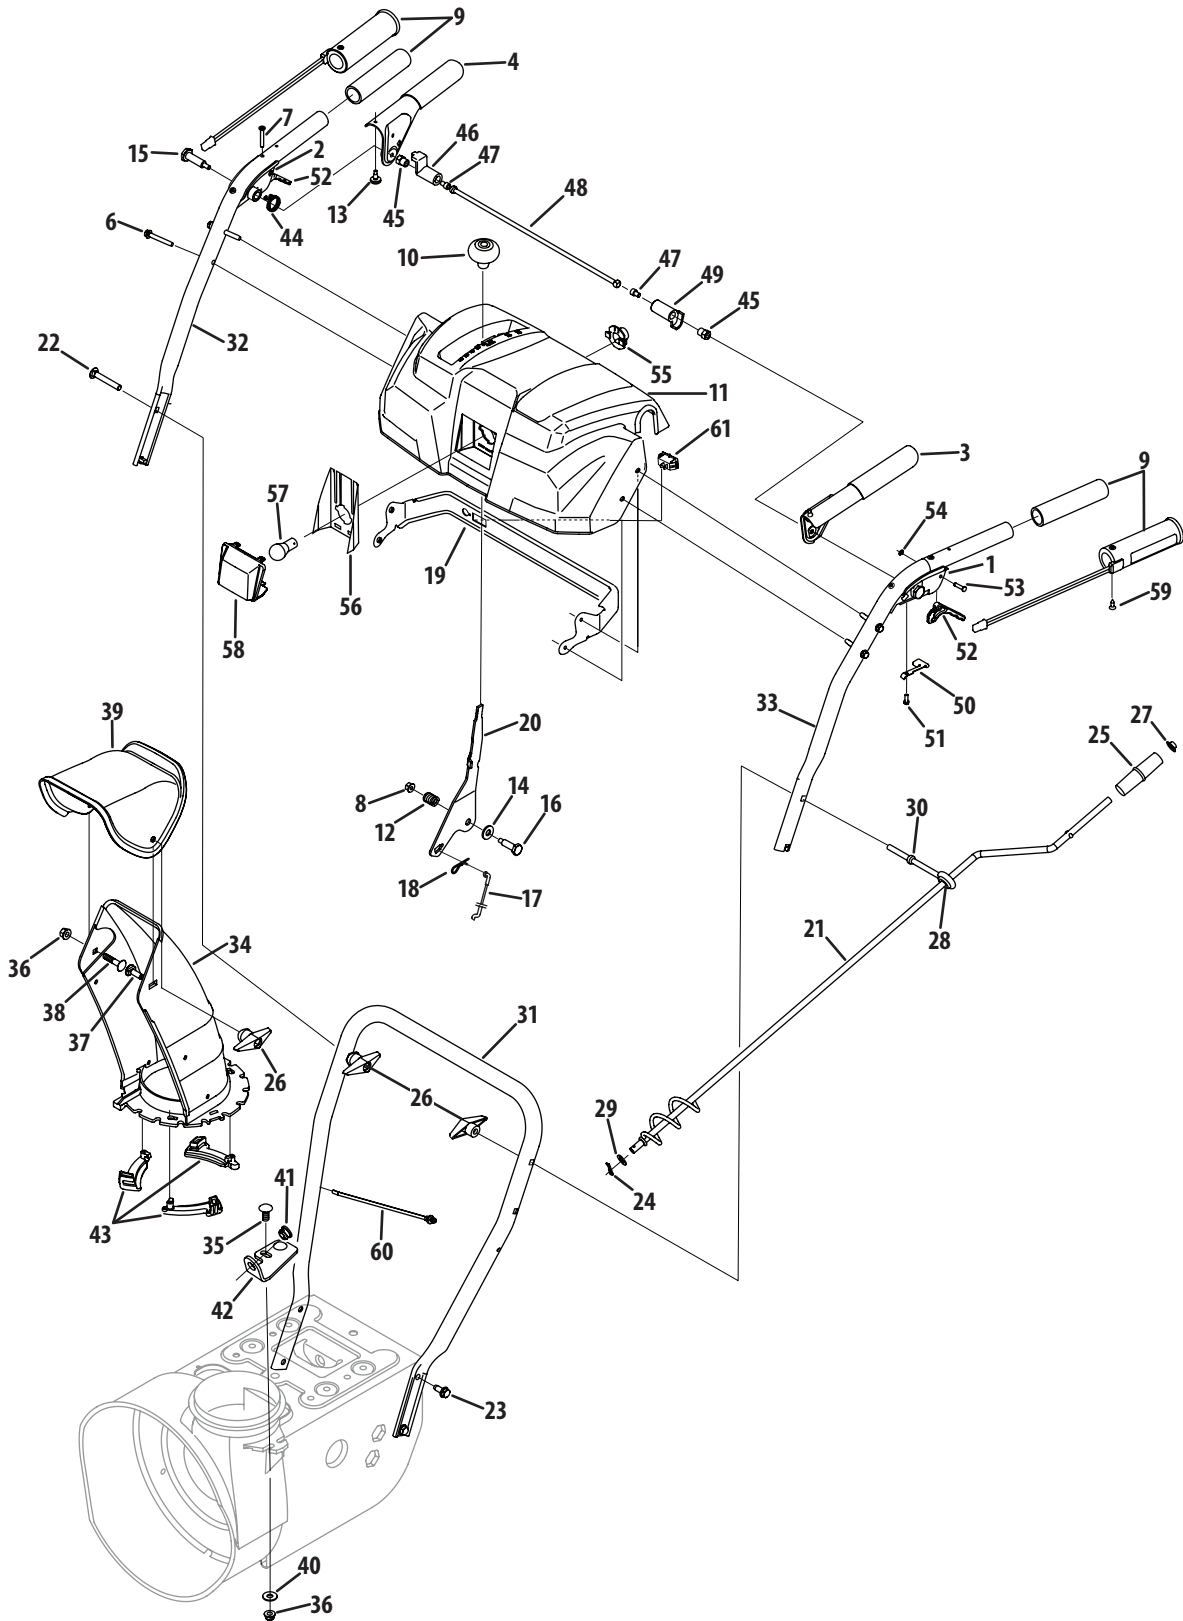

N-Style Handle, Frame & Discharge Chute

N-Style Handle, Frame & Discharge Chute

Ref.	Part Number	Description	Ref.	Part Number	Description
1.	631-04133A	Handle Assembly Lock. LH	30.	747-04263	Chute Crank Eye Bolt
2.	631-04134B	Handle Assembly Lock, RH	31.	749-04138A	Lower Handle
3.	684-04105B	Handle Assembly, Engagement LH	32.	749-04141A	Upper Handle, RH
4.	684-04106B	Handle Assembly Engagement, RH	33.	749-04142A	Upper Handle, LH
5.	625-04039	Wlre Harness (Not Shown)	34.	631-04131B	Lower Chute
—	725-04216A	Wire Harness w/ Htd. Grips (NS)	35.	710-0276	Carriage Bolt, 5/16-18, 1.0
6.	710-04586	Screw, 1/4-20, 1.625	36.	712-04063	Flange Lock Nut, 5/16-18, Nylon
7.	710-1233	Machine Screw, #10-24, 1.375	37.	710-04071	Carriage Bolt, 5/16-18, 1.0
8.	712-04064	Flange Lock Nut, 1/4-20	38.	710-0451	Carriage Bolt, 5/16-18, .750
9.	720-0274	Grip	39.	731-04426A	Upper Chute w/ Label
—	725-1757	Heated Grip	40.	736-0159	Washer, .349 ID x .879 OD x .063
10.	720-04039	Shift Knob	41.	741-0475	Plastic Bushing, .380
11.	731-05334	N-Style Panel (w/o Cutout)	42.	784-5647	Chute Crank Bracket
—	731-05332	N-Style Panel (w/ Cutout)	43.	731-04869	Chute Flange Keeper
12.	732-0193	Spring, .39 x .60 x .88	44.	732-04238	Torsion Spring
13.	735-0199A	Rubber Bumper, .62 OD x .22	45.	712-04081A	Shoulder Nut
14.	736-0267	Flat Washer, 385 x .87 x .06	46.	731-04894C	Lock Plate
15.	738-04122	Shoulder Screw, .43 x 1.34, 1/4-20	47.	710-04354	Cap Screw 1/4-20 x .375
16.	738-04125	Shoulder Screw, .374 Dia. x 1.05	48.	711-04287	Pivot Rod
17.	746-04396	Speed Selector Cable	49.	731-04896B	Clutch Lock Cam
18.	714-0145	Click Pin	50.	732-04219A	Clutch Lock Spring
19.	790-00248A	Panel Bracket	51.	710-04326	Screw #8-16 x .50
20.	790-00311	Shift Lever	52.	731-04954	Steering Triggers
21.	684-04104	Chute Crank Assembly	53.	738-04126	Pin
22.	710-0449	Carriage Screw, 5/16-18, 2.25	54.	716-04036	E-Ring
23.	710-04484	Hex Screw, 5/16-18 x .750	55.	725-1649	Light Socket
24.	714-0104	Cotter Pin	56.	777X41805	Lens Reflector Label
25.	720-0201A	Crank Knob, 1.0 Dia. x 3.2	57.	684-04250	Bulb
26.	720-0284	Wing Knob	58.	731-05319	Lens
27.	726-0100	Push Cap, 3/8 Rod	59.	710-0837	AB Screw
28.	735-0234	Grommet, .44 ID x .94 OD x .50	60.	726-0470	Cable Tie
29.	736-0185	Flat Washer, .375 x .738 x .063	61.	725-04393	Heated Grip Switch