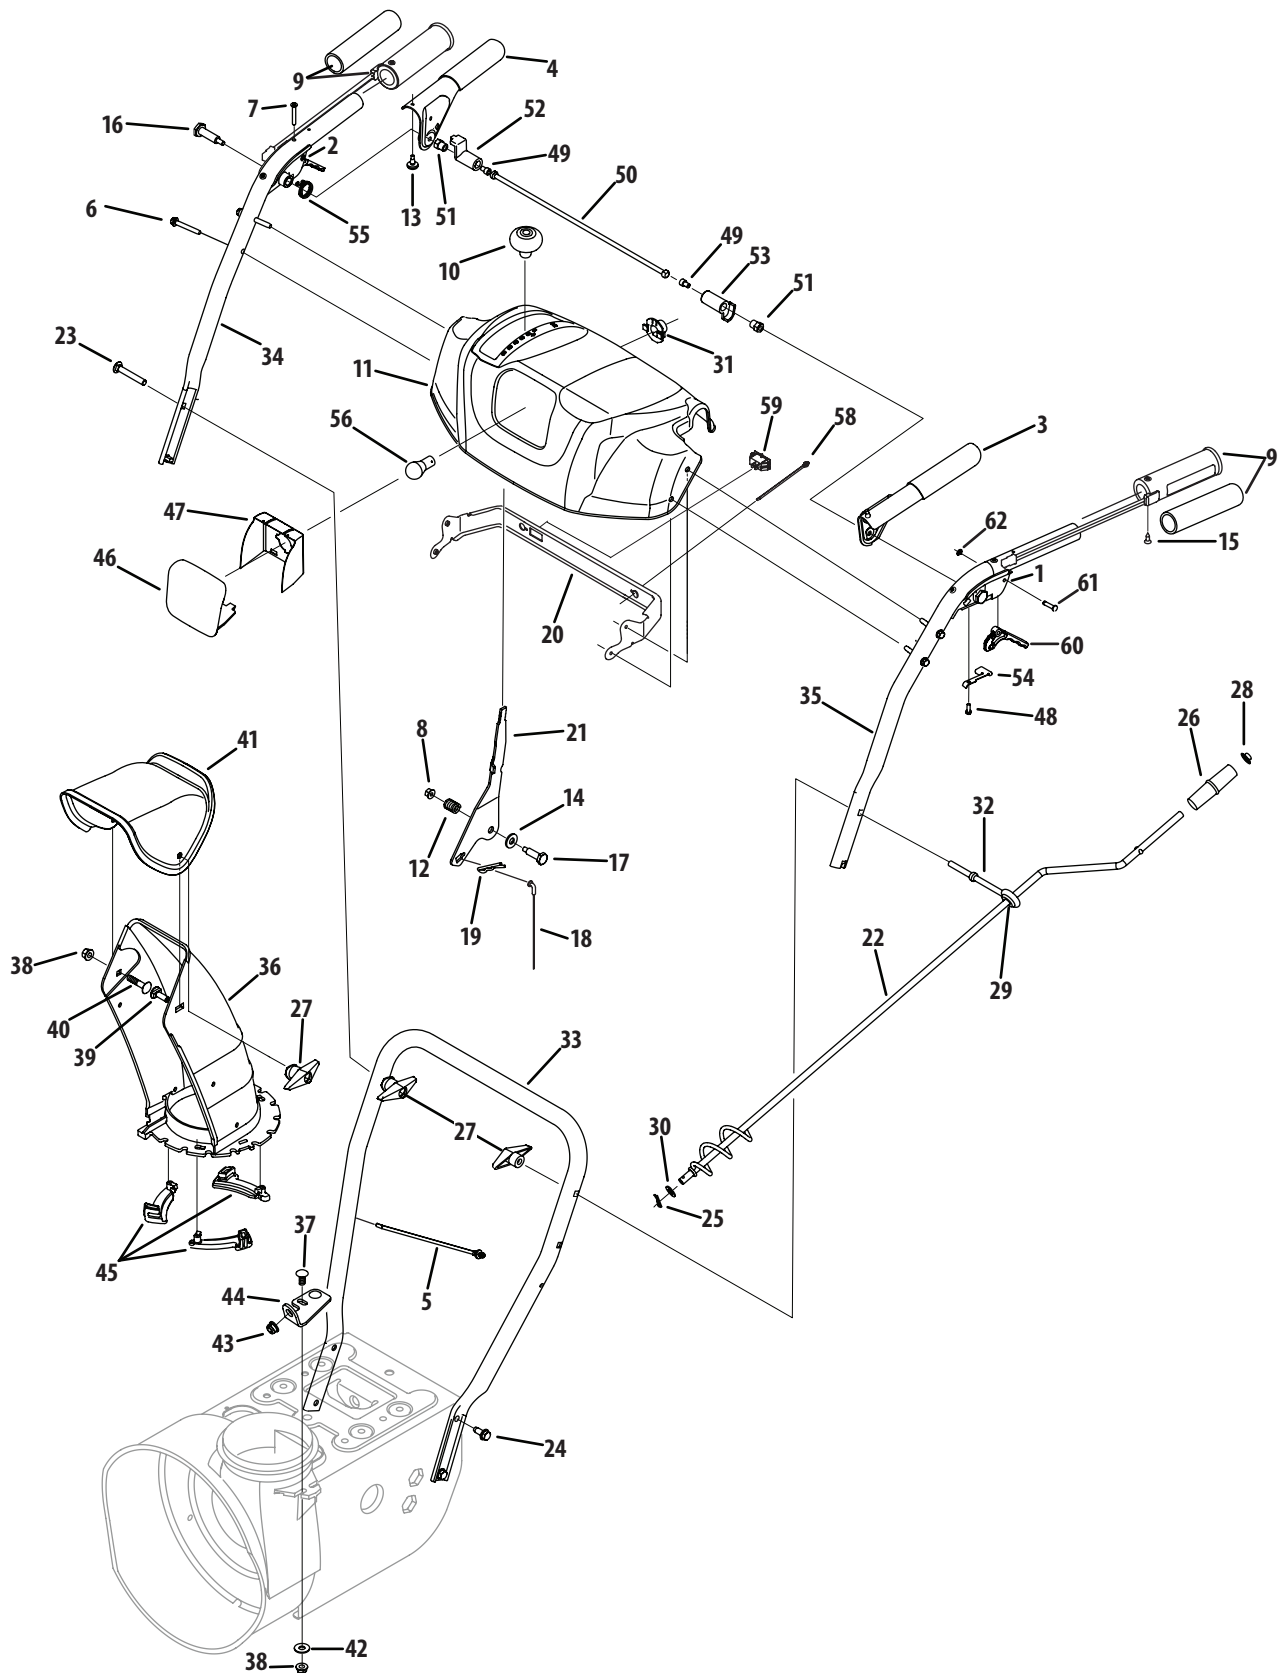

H-Style Handle, Frame & Discharge Chute

H-Style Handle, Frame & Discharge Chute

Ref.	Part Number	Description	Ref.	Part Number	Description
1.	631-04133A	Handle Assembly, Lock, LH	32.	747-04263	Chute Crank Eye Bolt
2.	631-04134B	Handle Assembly, Lock, RH	33.	749-04138A	Lower Handle
3.	684-04105B	Handle Assembly, Engagement LH	34.	749-04190A	Upper Handle, RH
4.	684-04106B	Handle Assembly, Engagement, RH	35.	749-04191A	Upper Handle, LH
5.	726-0470	Cable Tie	36.	631-04131B	Lower Chute
6.	710-04586	Screw, 1/4-20, 1.625	37.	710-0276	Carriage Bolt, 5/16-18, 1.0
7.	710-1233	Machine Screw, #10-24, 1.375	38.	712-04063	Flange Lock Nut, 5/16-18
8.	712-04064	Flange Lock Nut, 1/4-20, Nylon	39.	710-04071	Carriage Bolt, 5/16-18, 1.0
9.	725-1757	Grip	40.	710-0451	Carriage Bolt, 5/16-18, .750
—	720-0274	Heated Grip	41.	731-04426A	Upper Chute w/ Label
10.	720-04039	Shift Knob	42.	736-0159	Washer, .349 ID x .879 OD x .063
11.	631-04175	Handle Panel H-Style	43.	741-0475	Plastic Bushing, .380
12.	732-0193	Spring, .39 x .60 x .88	44.	784-5647	Chute Cank Bracket
13.	735-0199A	Rubber Bumper, .62 OD x .22	45.	731-04869	Chute Flange Keeper
14.	736-0267	Flat Washer, .385 x .870 x .06	46.	731-05320	Lens
15.	710-0837	AB Screw, 10-16 x .625	47.	777X41803	Lens Reflector Label
16.	738-04122	Shoulder Screw, .43 x 1.34, 1/4-20	48.	710-04326	Screw, #8-16 x 0.50
17.	738-04125	Shoulder Screw, .374 Dia. x 1.05	49.	710-04354	Screw, 1/4-20 x.375
18.	746-04396	Speed Selector Cable	50.	684-04250	Pivot Rod
19.	714-0145	Click Pin	51.	712-04081A	Shoulder Nut, 1/4-20
20.	790-00248A	Panel Bracket	52.	731-04894C	Lock Plate
21.	790-00203	Shift Lever	53.	731-04896B	Clutch Lock Cam
22.	684-04104	Chute Crank Assembly	54.	732-04219A	Clutch Lock Spring
23.	710-0449	Carriage Screw, 5/16-18, 2.25	55.	732-04238	Torsion Spring
24.	710-04484	Hex Screw, 5/16-18, 0.750	56.	725-04213	Lamp
25.	714-0104	Cotter Pin, .072 x 1.13	57.	725-04220	Wire Harness (Not Shown)
26.	720-0201A	Crank Knob, 1.0 Dia. x 3.2	—	725-04216A	Wire Harness - w/ Htd Grips (NS)
27.	720-0284	Wing Knob	58.	725-0157	Cable Tie
28.	726-0100	Push Cap, 3/8 Rod	59.	725-04393	Heated Grip Switch
29.	735-0234	Grommet, .44 ID x .94 OD x .50	60.	731-04954	Steering Triggers
30.	736-0185	Flat Washer, .375 x .738 x .063	61.	738-04126	Pin
31.	725-1649	Light Socket	62.	716-04036	E-Ring