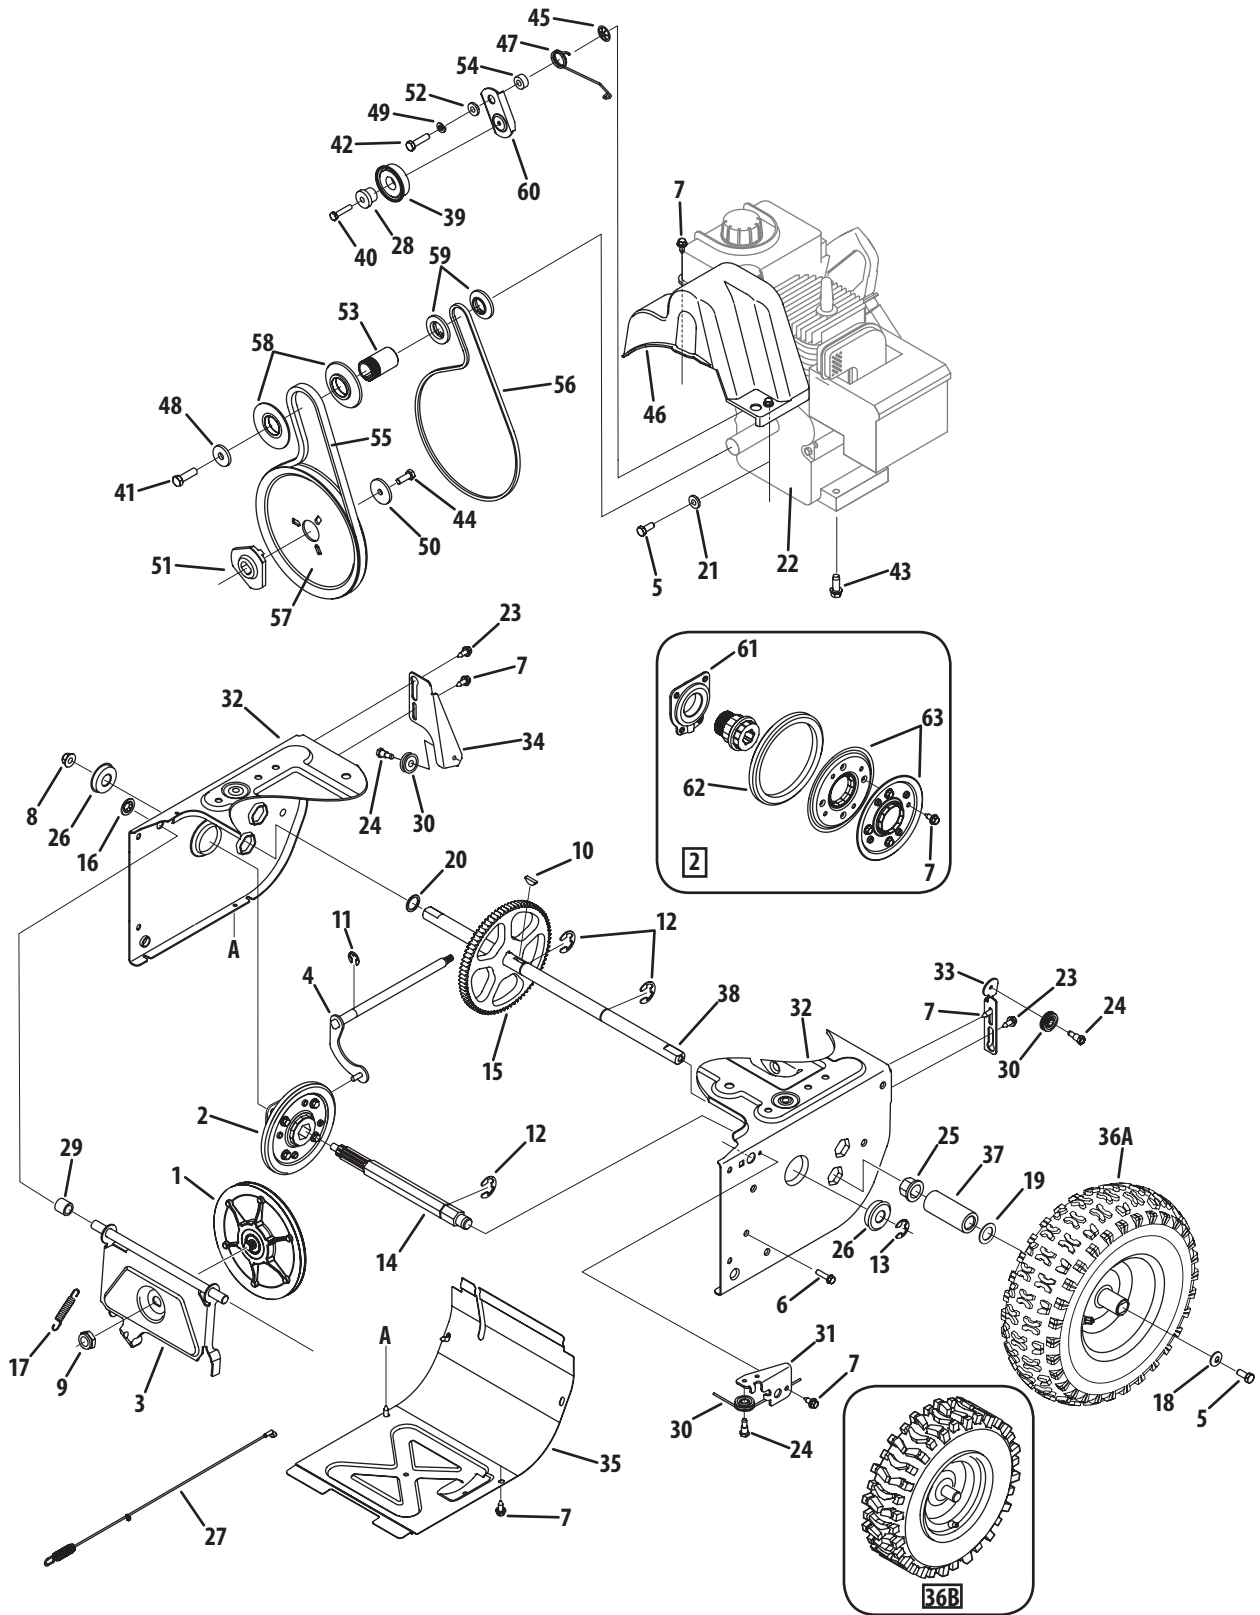

Drive System

Ref.	Part Number	Description	Ref.	Part Number	Description
1.	656-04025A	Disc Assembly, Friction Wheel	36A	634-04144A	Snow Hog Wheel Assembly 13 x 4
2.	684-04153	Friction Wheel Assembly, 5.5 OD	—	634-04142A	Snow Hog Wheel Assembly 15 x 5
3.	684-04154	Friction Wheel Support Bracket	—	634-04141	Snow Hog Wheel Assembly 16 x 4.8
4.	684-04156A	Rod Shift Assembly	36B	634-04145	X-Trac Wheel Assy., LH, 16 x 4.8 x 8
5.	710-1652	Hex Screw, 5/16-24 x .750	—	634-04146	X-Trac Wheel Assy., RH, 16 x 4.8 x 8
6.	710-0788	Screw, 1/4-20 x 1.000	—	634-04167A	X-Trac Wheel Assy., LH, 13 x 4 x 6
7.	710-0896	Screw, 1/4-20 x .625	—	634-04168A	X-Trac Wheel Assy., RH, 13 x 4 x 6
8.	712-04065	Flange Lock Nut, 3/8-16, Nylon	37.	731-04873	Spacer, 1.25 x .75 x 3.0
9.	712-0413	Jam Lock Nut, 5/8-18, Nylon	38.	738-04168	Axle, .75 x 22"
10.	714-0126	Hi-pro Key, 3/16 x 3/4 Dia.	39.	684-04169	Idler Pulley Assembly
11.	716-0104	E-ring, .500 Dia.	40.	710-00809	Hex Screw, 1/4-20 x 1.25
12.	716-0136	Retaining E-ring, .875 Dia.	41.	710-0191	Hex Screw, 3/8-24, 1.25
13.	716-0231	E-ring, .750 Dia.	42.	710-00672	Hex Screw, 5/16-24, 1.25
14.	717-04209A	Hex Shaft, .8125, 7-Tooth	43.	710-0654A	Sems Screw, 3/8-16 x 1.00
15.	717-04230	Gear, 80-Tooth	44.	710-1245B	Hex Screw, 5/16-24 x .875
16.	726-0221	Speed Nut, .500	45.	726-04012	Push-on Nut, .25 Dia.
17.	732-0264	Extension Spring	46.	731-04792A	Belt Cover
18.	736-0242	Bell Washer, .340 x .872 x .060	47.	732-04308A	Torsion Spring, .850 ID x .354
19.	736-0287	Flat Washer, .793 x 1.24 x .060	48.	736-0247	Flat Washer, .406 x 1.25 x .157
20.	736-04161	Flat Washer, .75 x 1.00 x .060	49.	736-0119	Lock Washer .3125
21.	748-0234	Shoulder Spacer	50.	736-0505	Flat Washer, .34 x 1.50 x .150
22.	790-00289A	Cover Plate	51.	748-04053A	Adapter Pulley, .75 Dia.
23.	738-04184A	Shoulder Screw, .37 x .105, 1/4-20	52.	748-04112A	Shoulder Spacer, .317 x .50 x .102
24.	738-0924A	Screw, 1/4-28, .375	53.	750-04303	Spacer, .875 ID x 1.185 OD
25.	741-0245	Hex Flange Bearing	54.	750-04477	Spacer, .340 x .750 x .360
26.	741-0563	Ball Bearing, 17 x 40 x 12	55.	754-04050	Auger Drive Belt
27.	746-04229	Wheel Clutch Cable, 44.95"	56.	754-0367	Wheel Drive Belt
28.	750-04571	Shoulder Spacer, .26 x .79 x .538	57.	756-04109	Auger Drive Pulley, 8.1 x .5
29.	748-0190	Spacer, .508 ID x .75 OD x .68	58.	756-04113	Pulley Half, V x 2.600 OD
30.	756-0625	Cable Roller	59.	756-04252	Pulley Half, 1/4-V x 1.5 OD
31.	790-00096	Auger Cable Front Guide Bracket	60.	790-00208B	Wheel Drive Idler Bracket
32.	790-00180	Frame	61.	618-0063A	Bearing Assembly
33.	790-00206A	Auger Cable Guide Bracket	62.	735-04054	Friction Wheel Rubber
34.	790-00207A	Drive Cable Guide Bracket	63.	790-00174	Friction Wheel Plate
35.	790-00316	Frame Cover