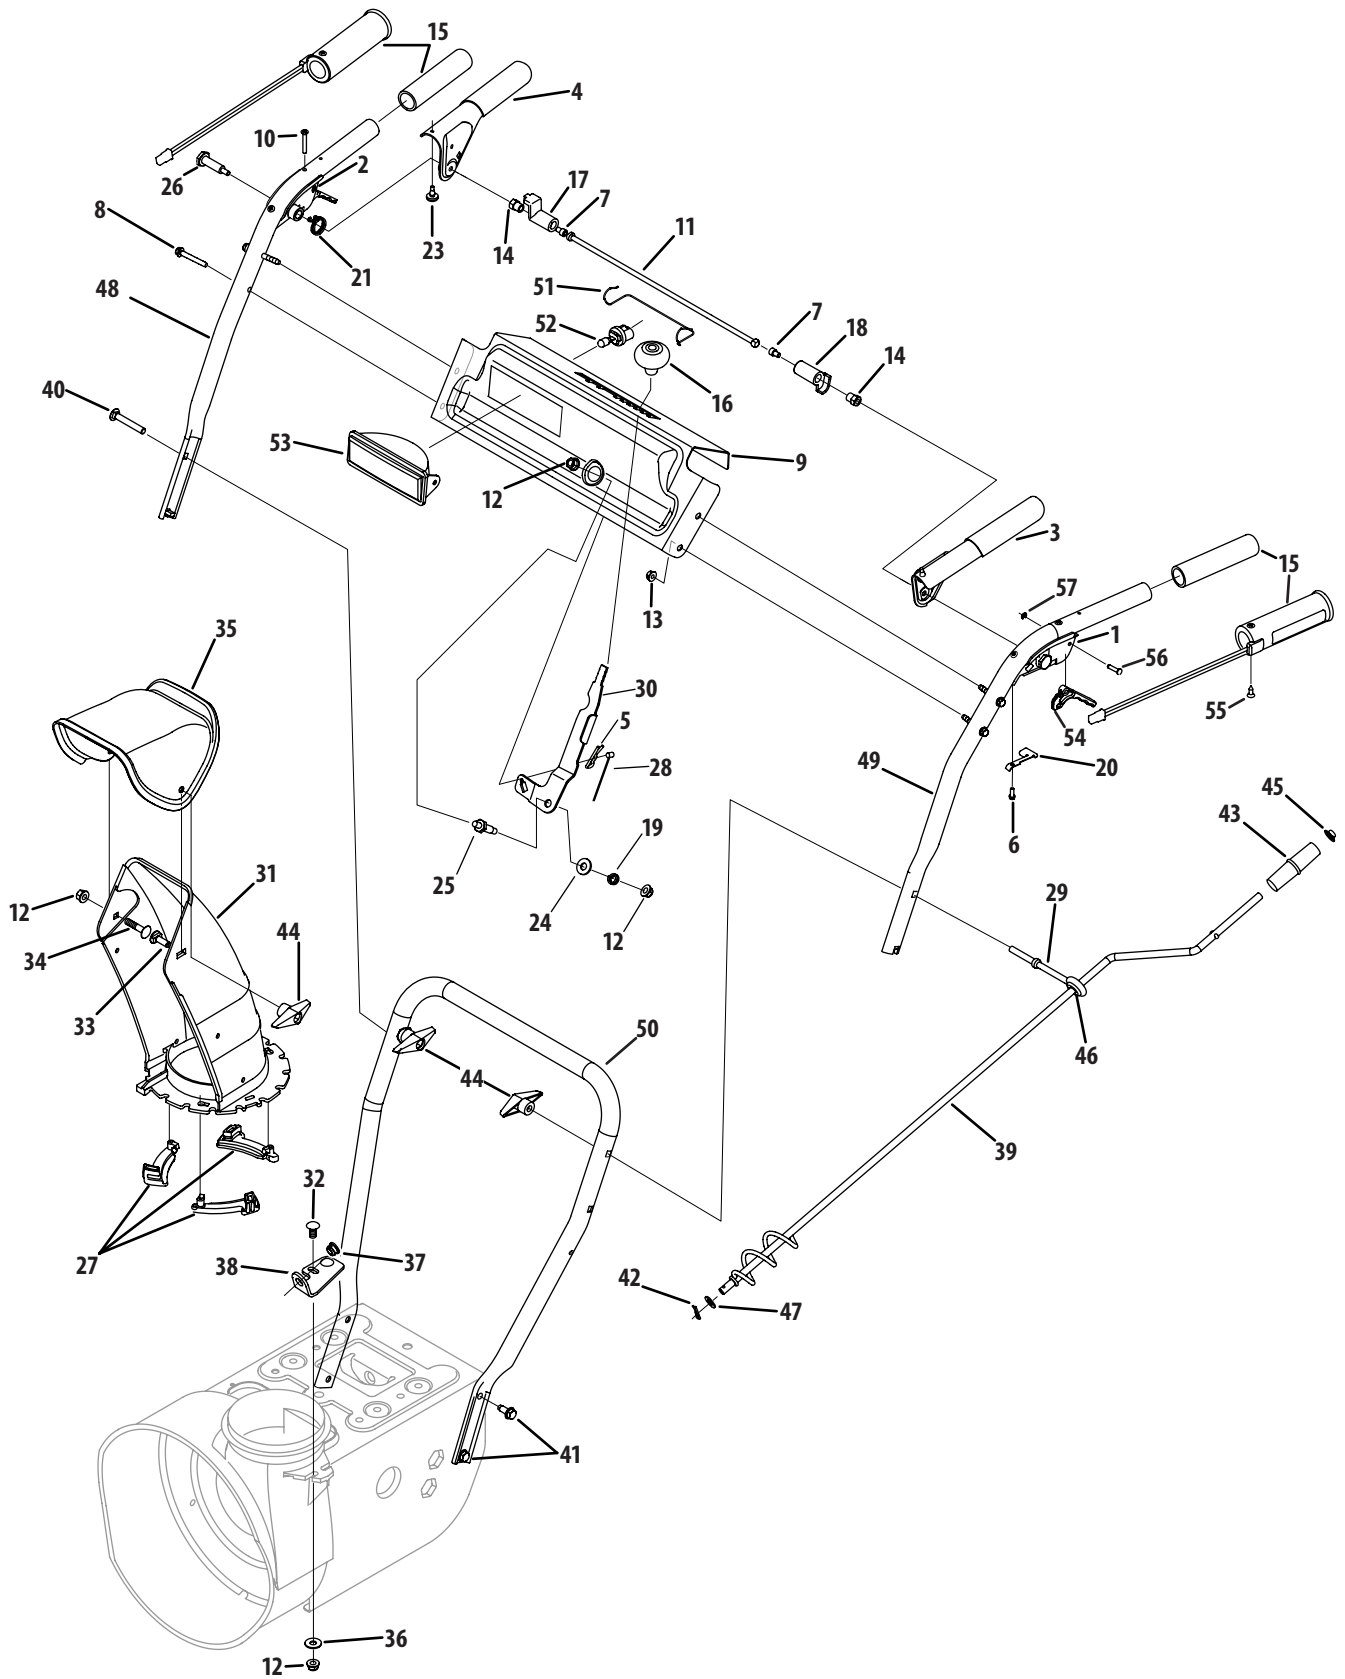

E/F-Style Handle, Frame & Discharge Chute

E/F-Style Handle, Frame & Discharge Chute

Ref.	Part Number	Description	Ref.	Part Number	Description
1.	631-04133A	Handle Assembly, Clutch Lock, LH	28.	746-04397	Speed Selector Cable
2.	631-04134B	Handle Assembly, Clutch Lock, RH	29.	747-04263	Chute Crank Eye Bolt
3.	684-04105B	Handle Assembly, Engage, LH	30.	790-00313	Shift Lever
4.	684-04106B	Handle Assembly, Engage, RH	31.	631-04131B	Lower Chute, 5.0 Dia.
5.	714-0145	Click Pin	32.	710-0276	Carriage Bolt, 5/16-18, 1.0
6.	710-04326	Screw, #8-16 x .50	33.	710-04071	Carriage Bolt, 5/16-18, 1.0
7.	710-04354	Screw, 1/4-20, .375	34.	710-0451	Carriage Bolt, 5/16-18, .750
8.	710-0606	Hex Screw, 1/4-20, 1.50	35.	731-04426A	Upper Chute w/ Label
9.	790-00219	Handle Panel, (no cutout) E-Style	36.	736-0159	Washer, .349 x .879 x .063
—	790-00209	Handle Panel, (w/ cutout) F-Style	37.	741-0475	Plastic Bushing, .380
10.	710-1233	Machine Screw, #10-24, 1.375	38.	784-5647	Chute Crank Bracket
11.	684-04250	Pivot Rod	39.	684-04104	Chute Crank Assembly
12.	712-04063	Flange Lock Nut, 5/16-18	40.	710-0449	Carriage Screw, 5/16-18, 2.25
13.	712-04064	Flange Lock Nut, 1/4-20	41.	710-04484	Screw, 5/16-18, 0.75, Gr5
14.	712-04081A	Shoulder Hex Nut, 1/4-20	42.	714-0104	Cotter Pin, .072 x 1.13
15.	720-0274	Grip	43.	720-0201A	Crank Knob, 1.0 Dia. x 3.2
—		Heated Grip	44.	720-0284	Wing Knob, 5/16-18
16.	720-04039	Shift Knob	45.	726-0100	Push Cap, 3/8 Rod
17.	731-04894C	Lock Plate	46.	735-0234	Grommet, .44 ID x .94 OD x .50
18.	731-04896B	Clutch Lock Cam	47.	736-0185	Flat Washer, .375 x .738 x .063
19.	732-0193	Spring, .39 x .60 x .88	48.	749-04141A	Upper Handle, RH
20.	732-04219A	Clutch Lock Spring	49.	749-04142A	Upper Handle, LH
21.	732-04238	Torsion Spring, 0.8156 ID x .3038	50.	749-04138A	Lower Handle
22.	725-04220	Wire Harness (not shown)	51.	747-1136	Lens Retainer
—	725-04216A	Wire Harness w/ Htd. Grp (NS)	52.	725-1658	Halogen Lamp, 12V, 27W
23.	735-0199A	Rubber Bumper, .62 OD x .22	53.	725-1672	Lamp Lens Assembly
24.	736-0262	Flat Washer, .385 x .870 x .092	54.	731-04954	Steering Triggers
25.	738-04118	Shoulder Bolt, 5/16-18 x 0.905	55.	710-0837	AB Screw
26.	738-04122	Shoulder Screw, .43 x 1.3, 1/4-20	56.	738-04126	Pin
27.	731-04869	Chute Flange Keeper	57.	716-04036	E-Ring