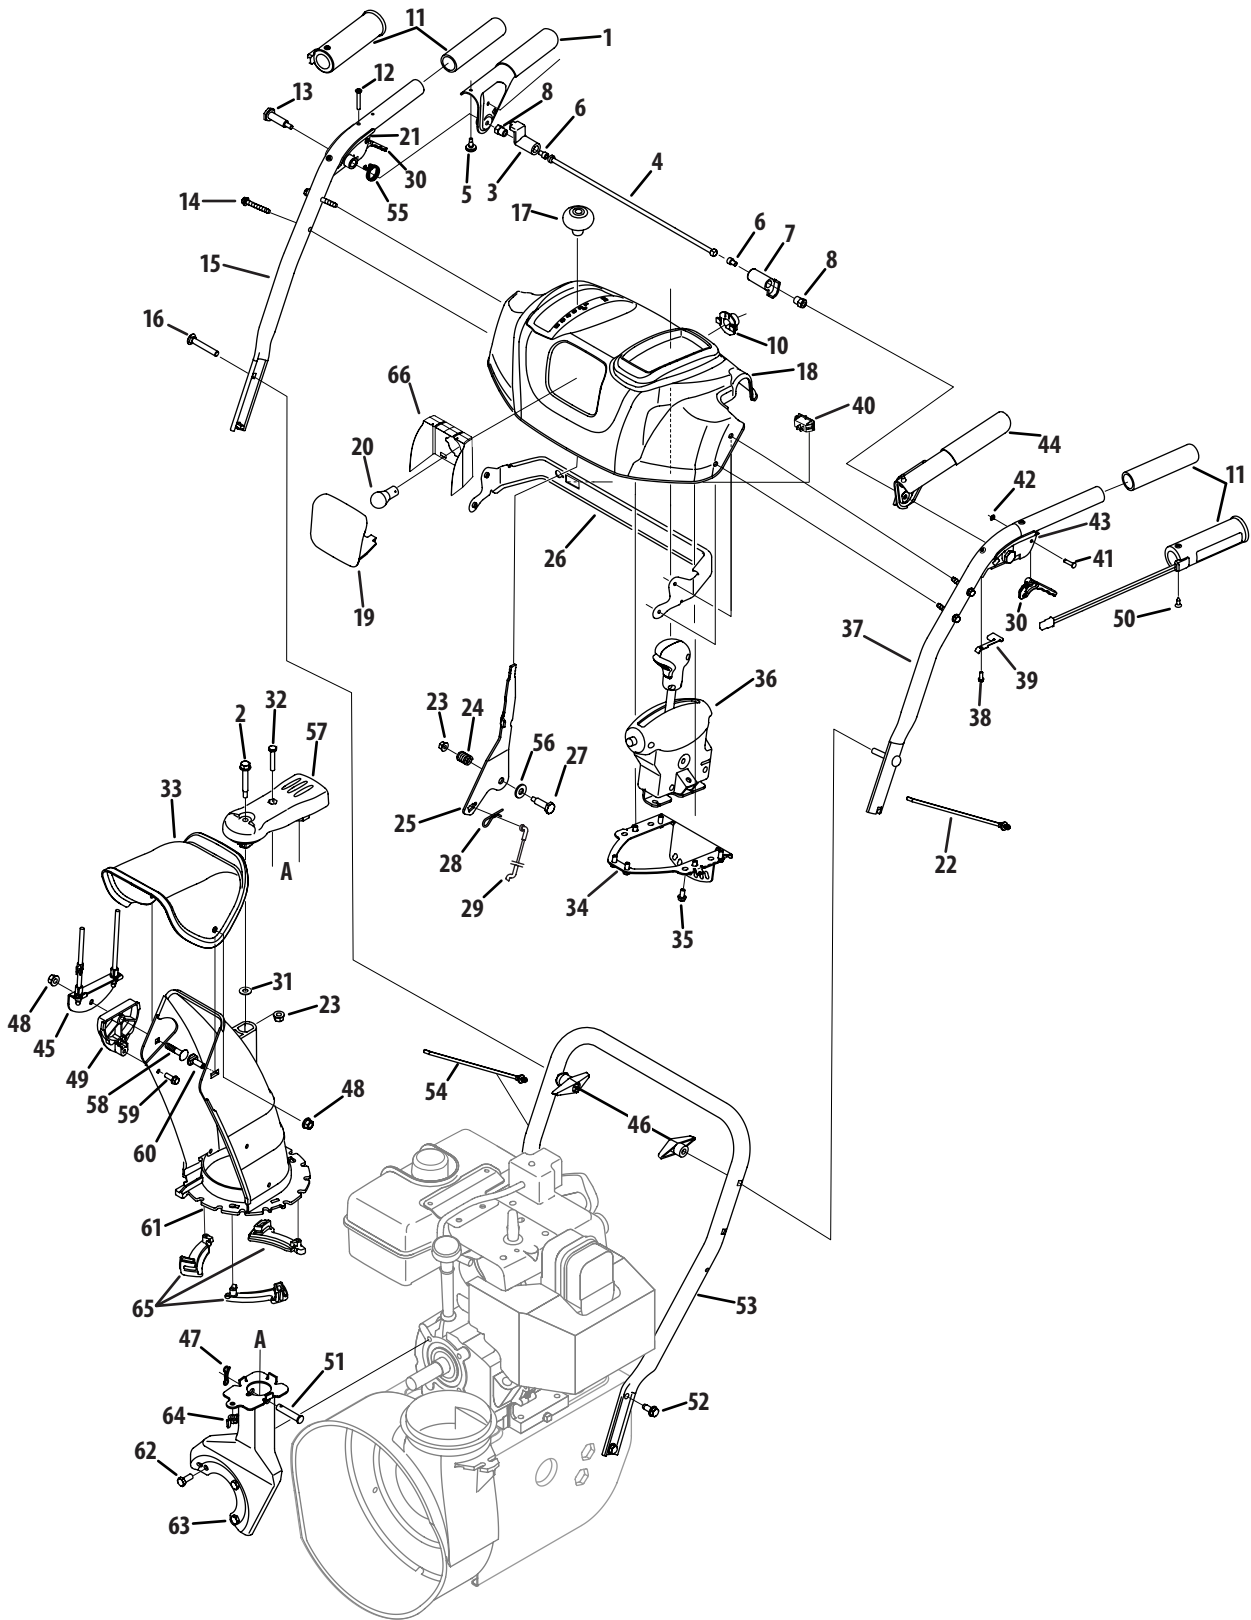

L-Style Handle, Frame & Discharge Chute

L-Style Handle, Frame & Discharge Chute

Ref.	Part Number	Description
1.	684-04106B	Handle Engagement Assembly RH
2.	738-04194	Flange Shoulder Screw
3.	731-04894C	Lock Plate
4.	711-04287	Pivot Rod
5.	735-0199A	Rubber Bumper
6.	710-04354	Screw, 1/4-20 x.375
7.	731-04896B	Clutch Lock Cam
8.	712-04081A	Shoulder Nut, 1/4-20
9.	725-04214	Wire Harness (Not Shown)
—	725-04216A	Wire Harness w/ Htd. Grip (NS)
10.	725-1649	Light Socket
11.	720-0274	Handle Grip
—	725-1757	Heated Handle Grip
12.	710-1233	Screw, #10-24 x 0.375
13.	738-04122	Shoulder Screw, 1/4-20 x 1.345
14.	710-04586	Screw, 1/4-20 x 1.625
15.	749-04190A	Upper Handle RH
16.	710-0449	Carriage Screw, 5/16-18 x 2.25
17.	720-04039	Shift Knob
18.	731-05347	Handle Panel L-Style
19.	731-05320	Lens
20.	725-04213	Lamp
21.	631-04134B	Handle Clutch Lock - RH
22.	725-0157	Cable Tie
23.	712-04064	Flange Lock Nut, 1/4-20
24.	732-0193	Compression Spring
25.	790-00311	Shift Lever
26.	790-00248A	Panel Bracket
27.	738-04125	Shoulder Screw
28.	714-0145	Click Pin
29.	746-04396	Speed Selector Cable
30.	731-04954	Steering Triggers
31.	736-0463	Flat Washer, .25 x .630 x .0515
32.	710-0606	Hex Screw, 1/4-20 x 1.50

Ref.	Part Number	Description
33.	731-04427A	Upper Chute
34.	790-00131	Joystick Bracket
35.	710-04187	Hi-Lo Screw, 1/4-15 x 0.5
36.	684-04116B	4-Way Chute Control
37.	749-04191A	Upper Handle LH
38.	710-04326	Screw, #8-16 x 0.50
39.	732-04219A	Clutch Lock Spring
40.	725-04393	Heated Grip Switch
41.	738-04126	Pin, 3/16
42.	716-04036	E Ring
43.	631-04133A	Handle Clutch Lock - LH
44.	684-04105B	Handle Engagement Assembly LH
45.	784-5594	Cable Bracket
46.	720-0284	Wing Knob
47.	714-04040	Bow Tie Cotter Pin
48.	712-04063	Flange Lock Nut, 5/16-18
49.	731-1313C	Chute Tilt Cable Guide
50.	710-0837	AB Screw
51.	711-04469A	Clevis Pin
52.	710-04484	AB Screw, 5/16-18 x 0.750
53.	749-04138A	Lower Handle
54.	726-0470	Cable Tie
55.	732-04238	Torsion Spring
56.	736-0267	Flat Washer .385 x .87 x .06
57.	731-04890A	Joystick Pulley Cover
58.	710-0262	Carriage Bolt, 5/16-18 x 1.50
59.	710-0895	Hi-Lo Screw, 1/4-15 x .75
60.	710-04071	Carriage Bolt, 5/16-18 x 1.0
61.	731-04861B	Lower Chute
62.	710-0627	Hex Screw, 5/16-24 x .750
63.	684-04162B	Chute Support Bracket
64.	712-3087	Wing Nut, 1/4-20
65.	731-04869	Chute Flange Keeper
66.	777X41803	Lens Reflector Label