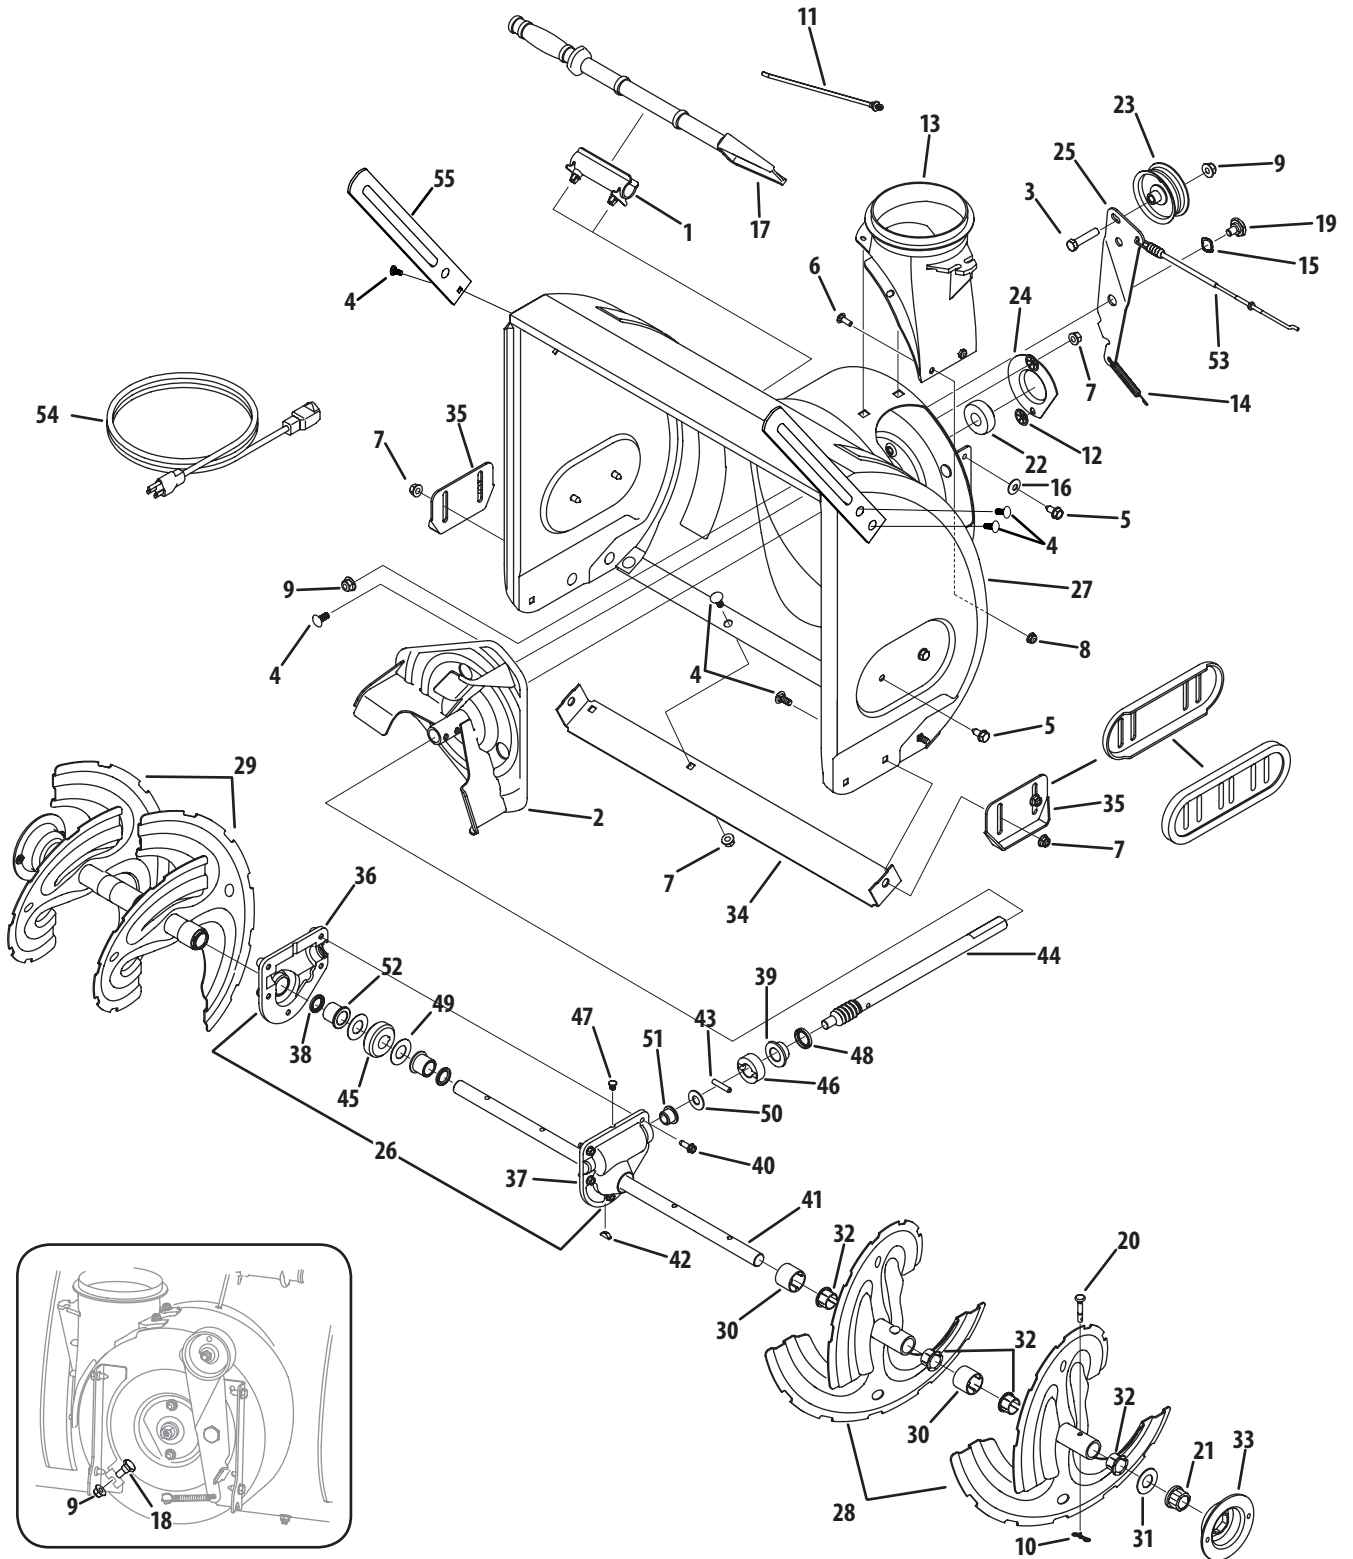

Cub Cadet.

ILLUSTRATED PARTS MANUAL

600 Series Snow Thrower — 526 WE

CUB CADET LLC, P.O. BOX 361131 CLEVELAND, OHIO 44136-0019

Auger & Auger Housing

Auger & Auger Housing

Ref.	Part Number	Description	Ref.	Part Number	Description
1.	731-2635	Snow Removal Tool Mount	28.	684-04107	Spiral Assembly, LH
2.	684-04057A	Impeller Assembly, 12"	29.	684-04108	Spiral Assembly, RH
3.	710-0347	Hex Screw, 3/8-16, 1.75,	30.	731-04870	Spacer, 1.25 OD x .75 ID x 1.00
4.	710-0451	Carriage Bolt, 5/16-18, .750	31.	736-0188	Flat Washer, .76 x 1.49 x .06
5.	710-04484	Screw, 5/16-18, 0.750	32.	741-0493A	Flange Bushing, .80 ID x .91 OD
6.	710-0703	Carriage Screw, 1/4-20, .750,	33.	790-00087A	Hex Bearing Housing, 1"
7.	712-04063	Flange Lock Nut, 5/16-18, Nylon	34.	790-00117	Shave Plate, 22"
8.	712-04064	Flange Lock Nut, 1/4-20, Nylon	—	790-00120	Shave Plate, 24"
9.	712-04065	Flange Lock Nut, 3/8-16, Nylon	—	790-00121	Shave Plate, 26"
10.	714-04040	Bow-tie Cotter Pin	—	790-00118	Shave Plate, 28"
11.	725-0157	Cable Tie, 3/16 x .05 x 7.4	—	790-00119	Shave Plate, 30"
12.	726-04012	Push-on Nut, .25	35.	784-5580	Skid Shoe, Standard
13.	731-04705	Chute Adapter, 5"	—	790-00091	Skid Shoe, Deluxe
14.	732-04460	Extension Spring, .38 OD x 4.59	—	731-05984	Skid Shoe, Plastic
15.	736-0174	Wave Washer, .625 x .885 x .015	—	790-00141	Skid Shoe, Stainless
16.	736-0242	Bell Washer, .340 x .872 x .060	36.	618-0123A	Auger Housing, RH Reduced
17.	731-2643	Snow Removal Tool	37.	618-0124A	Auger Housing, LH Reduced
18.	738-0143	Shoulder Screw, .498 x .34, 3/8-16	38.	721-0327	Oil Seal, .75 x 1.131 x 1.88
19.	738-0281	Shoulder Screw, .625 x .17, 3/8-16	39.	741-0662	Flange Bearing, .75 x 1.0 x .59
20.	738-04124A	Shear Pin, .25 x 1.50	40.	710-0642	Self-tapping Screw, 1/4-20, 0.750
21.	741-0245	Hex Flange Bearing	41.	711-04286	Auger Axle, 22"
22.	741-0309	Ball Bearing, .75 ID x 1.85 OD	—	711-04285	Auger Axle, 24"
23.	756-0981B	Idler Flat Pulley, 2.75 OD	—	711-04284	Auger Axle, 26"
24.	790-00075	Bearing Housing, 1.85 ID	—	711-04283	Auger Axle, 28"
25.	790-00080	Auger Idler Bracket w/ Brake	—	711-04282	Auger Axle, 30"
26.	618-04170A	Auger Gearbox Assembly, 22"	42.	714-0161	Hi-pro Key, 3/16 x 5/8
—	618-04171A	Auger Gearbox Assembly, 24"	43.	715-04021	Dowel Pin, .25 OD x 1.2
—	618-04172A	Auger Gearbox Assembly, 26"	44.	717-04126	Worm Shaft, .75 OD
—	618-04173A	Auger Gearbox Assembly, 28"	45.	717-04449	Worm Gear, 20T
—	618-04165A	Auger Gearbox Assembly, 30"	46.	718-04071	Thrust Collar
27.	684-04067	Auger Housing Assembly, 22"	47.	721-0325	Plug, 1/4 x .437
—	684-04069	Auger Housing Assembly, 24"	48.	721-0327	Oil Seal, .75 x 1 x .131
—	684-04071	Auger Housing Assembly, 26"	49.	736-0351	Flat Washer, .760 ID x 1.5 OD
—	684-04073	Auger Housing Assembly, 28"	50.	736-3084	Flat Washer, .51 x 1.12
—	684-04267	Auger Housing Assembly, 30"	51.	741-0663	Flange Bearing, .75 x 1.0 x .925
—	684-04270	Auger Housing Assembly, 24" (TB)	52.	741-0662	Flange Bearing, .75 x 1.00 x .59
—	684-04271	Auger Housing Assembly, 26" (TB)	53.	746-04230	Auger Clutch Cable, 47.23"
—	684-04272	Auger Housing Assembly, 28" (TB)	54.	629-0071	Extension Cord, 110V, 3-prong
—	684-04273	Auger Housing Assembly, 30" (TB)	55.	790-00181	Drift Cutters