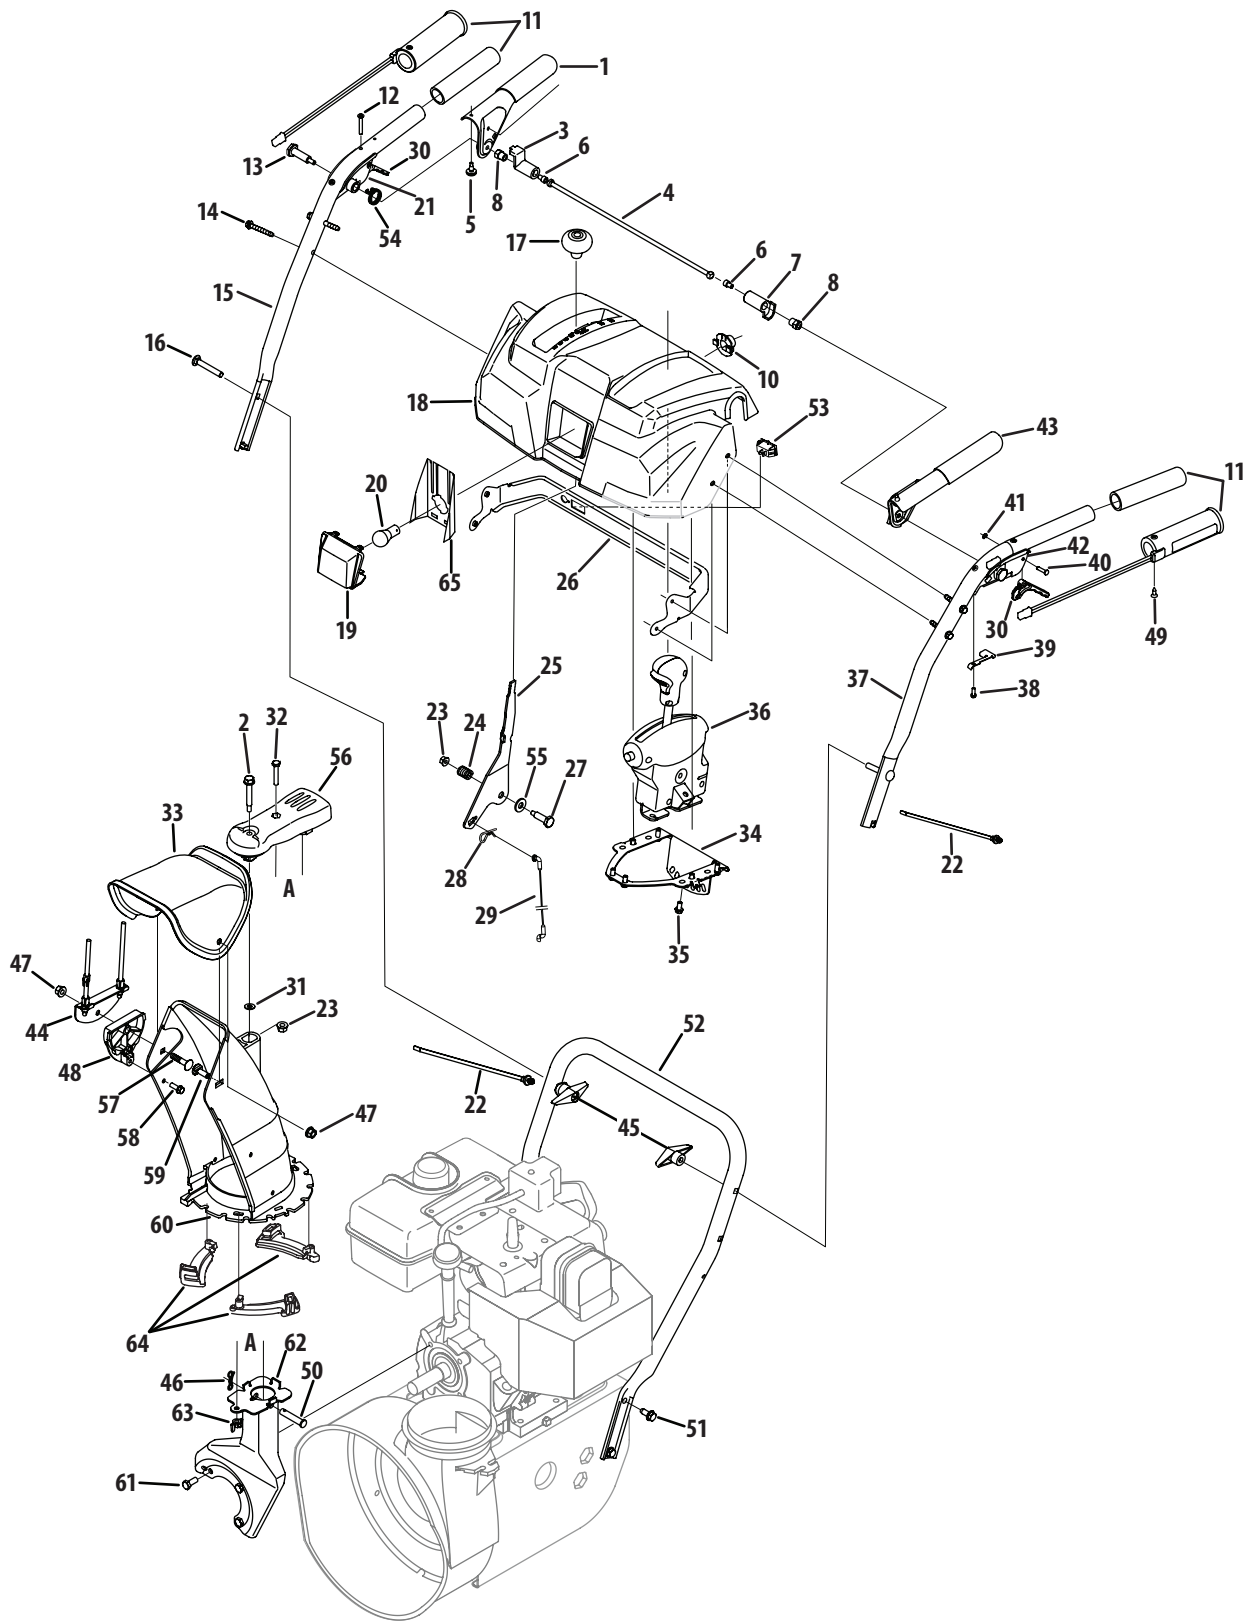

Q-Style Handle, Frame & Discharge Chute

Q-Style Handle, Frame & Discharge Chute

Ref.	Part Number	Description	Ref.	Part Number	Description
1.	684-04106B	Handle Engagement Assembly RH	33.	731-04427A	Upper Chute
2.	738-04194	Flange Shoulder Screw	34.	790-00131	Joystick Bracket
3.	731-04894C	Lock Plate	35.	710-04187	Hi-Lo Screw, 1/4-15 x 0.5
4.	684-04250	Pivot Rod	36.	684-04116B	4-Way Chute Control
5.	735-0199A	Rubber Bumper	37.	749-04191A	Upper Handle LH
6.	710-04354	Screw, 1/4-20 x .375	38.	710-04326	Screw, #8-16 x 0.50
7.	731-04896B	Clutch Lock Cam	39.	732-04219A	Clutch Lock Spring
8.	712-04081A	Shoulder Nut, 1/4-20	40.	738-04126	Pin, 3/16
9.	725-04214	Wire Harness (Not Shown)	41.	716-04036	E Ring
—	725-04216A	Wire Harness w/ Htd. Grip (NS)	42.	631-04133A	Handle Clutch Lock - LH
10.	725-1649	Light Socket	43.	684-04105B	Handle Engagement Assembly LH
11.	720-0274	Handle Grip	44.	784-5594	Cable Bracket
—	725-1757	Heated Handle Grip	45.	720-0284	Wing Knob
12.	710-1233	Screw, #10-24 x 0.375	46.	714-04040	Bow Tie Cotter Pin
13.	738-04122	Shoulder Screw, 1/4-20 x 1.345	47.	712-04063	Flange Lock Nut, 5/16-18
14.	710-04586	Screw, 1/4-20 x 1.625	48.	731-1313C	Chute Tilt Cable Guide
15.	749-04190A	Upper Handle RH	49.	710-0837	AB Screw
16.	710-0449	Carriage Screw, 5/16-18 x 2.25	50.	711-04469A	Clevis Pin
17.	720-04039	Shift Knob	51.	710-04484	AB Screw, 5/16-18 x 0.750
18.	731-05347	Handle Panel N-Style	52.	749-04138A	Lower Handle
19.	731-05319	Lens	53.	725-04393	Heated Grips Switch
20.	725-04213	Lamp	54.	732-04238	Torsion Spring
21.	631-04134B	Handle Clutch Lock - RH	55.	736-0267	Flat Washer .385 x .87 x .06
22.	725-0157	Cable Tie	56.	731-04890A	Joystick Pulley Cover
23.	712-04064	Flange Lock Nut, 1/4-20	57.	710-0262	Carriage Bolt, 5/16-18 x 1.50
24.	732-0193	Compression Spring	58.	710-0895	Hi-Lo Screw, 1/4-15 x .75
25.	790-00311	Shift Lever	59.	710-04071	Carriage Bolt, 5/16-18 x 1.0
26.	790-00248A	Panel Bracket	60.	731-04861B	Lower Chute
27.	738-04125	Shoulder Screw	61.	710-0627	Hex Screw, 5/16-24 x .750
28.	714-0145	Click Pin	62.	684-04162B	Chute Support Bracket
29.	746-04396	Speed Selector Cable	63.	712-3087	Wing Nut, 1/4-20
30.	731-04954	Steering Triggers	64.	731-04869	Chute Flange Keeper
31.	736-0463	Flat Washer, .25 x .630 x .0515	65.	777X41805	Lens Reflector Label
32.	710-0606	Hex Screw, 1/4-20 x 1.50