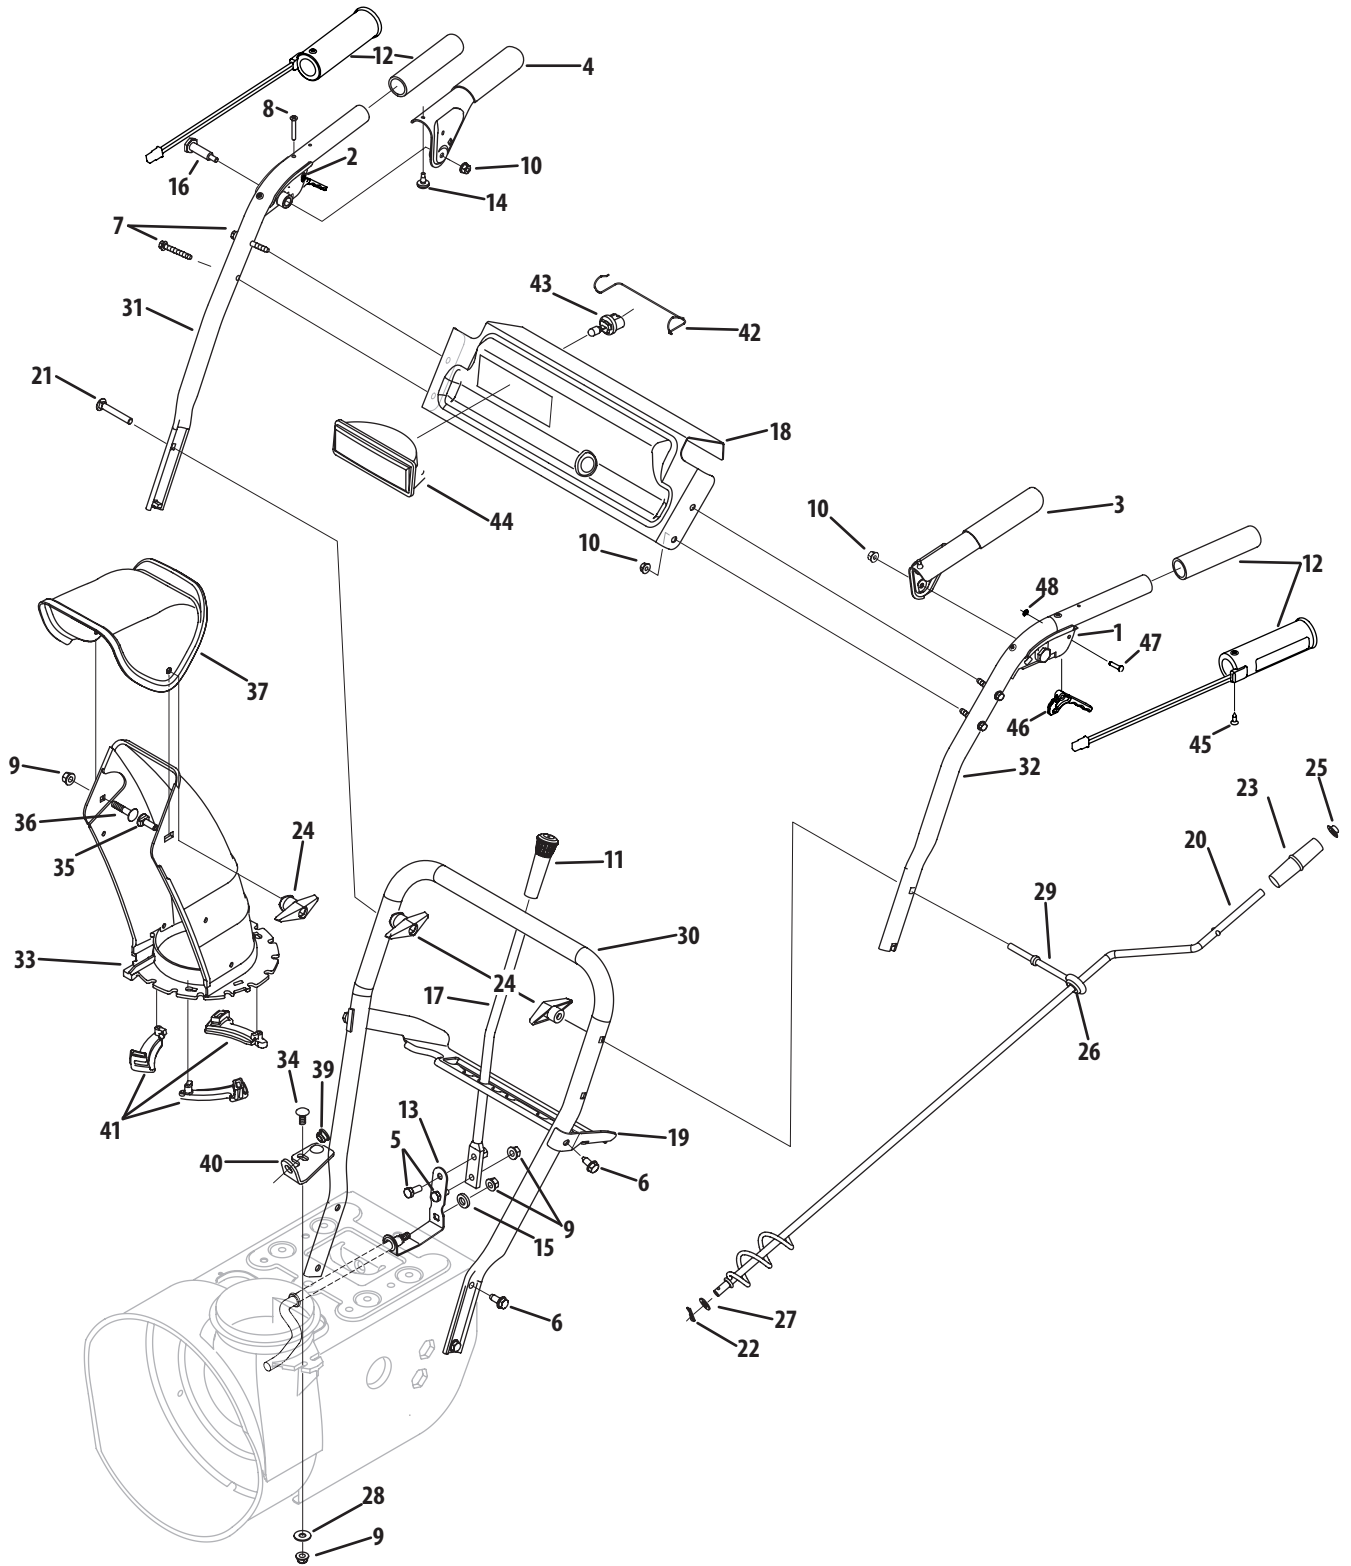

C/D-Style Handle, Frame & Discharge Chute

C/D-Style Handle, Frame & Discharge Chute

Ref.	Part Number	Description	Ref.	Part Number	Description
1.	631-04133A	Handle Assembly, Lock LH	25.	726-0100	Push Cap, 3/8 Rod
2.	631-04134B	Handle Assembly, Lock, RH	26.	735-0234	Grommet, .44 ID x .94 OD x .50
3.	684-04105B	Handle Assembly, Engagement LH	27.	736-0185	Flat Washer, .375 x .738 x .063
4.	684-04106B	Handle Assembly, Engagement, RH	28.	736-0159	Flat Washer, .349 x .879 x .063
5.	710-0376	Self-tappingScrew, 5/16-18 x .625	29.	747-04263	Chute Crank Eye Bolt
6.	710-04484	Self-tappingScrew, 5/16-18 x .750	30.	749-04138A	Lower Handle
7.	710-0606	Self-tapping Screw, 1/4-20 x 1.50	31.	749-04141A	Upper Handle, RH
8.	710-1233	Machine Screw, #10-24 x 1.375	32.	749-04142A	Upper Handle, LH
9.	712-04063	Flange Lock Nut, 5/16-18, Nylon	33.	631-04131B	Lower Chute, 5.0 Diameter
10.	712-04064	Flange Lock Nut, 1/4-20, Nylon	34.	710-0276	Carriage Bolt, 5/16-18, 1.0
11.	720-0223	Grip, 0.5 ID x 3.45	35.	710-04071	Carriage Bolt, 5/16-18, 1.0
12.	720-0274	Grip, 1.0 ID x 5.0	36.	710-0451	Carriage Bolt, 5/16-18, .750
—	725-1757	Heated Grip	37.	731-04426A	Upper Chute
13.	732-04205	Shift Spring Lever	38.	629-0059	Wire Harness (Not Shown)
14.	735-0199A	Rubber Bumper, .62 OD x .22	—	725-04216A	Wire Harness w/ Htd. Grp (NS)
15.	736-3015	Flat Washer, .469 x .875 x .105	39.	741-0475	Plastic Bushing, .380
16.	738-04122	Shoulder Screw, 1/4-20, .437	40.	784-5647	Chute Crank Bracket
17.	747-04243	Shift Lever	41.	731-04869	Chute Flange Keeper
18.	790-00100	Handle Panel, (no cutout) C-Style	42.	747-1136	Lens Retainer
—	790-00101	Handle Panel, (w/ cutout) D-Style	43.	725-1658	Halogen Lamp, 12V, 27W
19.	790-00187A	Speed Select Panel	44.	725-1672	Lamp Lens Assembly
20.	684-04104	Chute Crank Assembly	45.	710-0837	AB Screw
21.	710-0449	Carriage Screw, 5/16-18, 2.25	46.	731-04954	Steering Triggers
22.	714-0104	Cotter Pin, .072 x 1.13	47.	Pin	738-04126
23.	720-0201A	Crank Knob, 1.0 x 3.2	48.	E-Ring	716-04036
24.	720-0284	Wing Knob