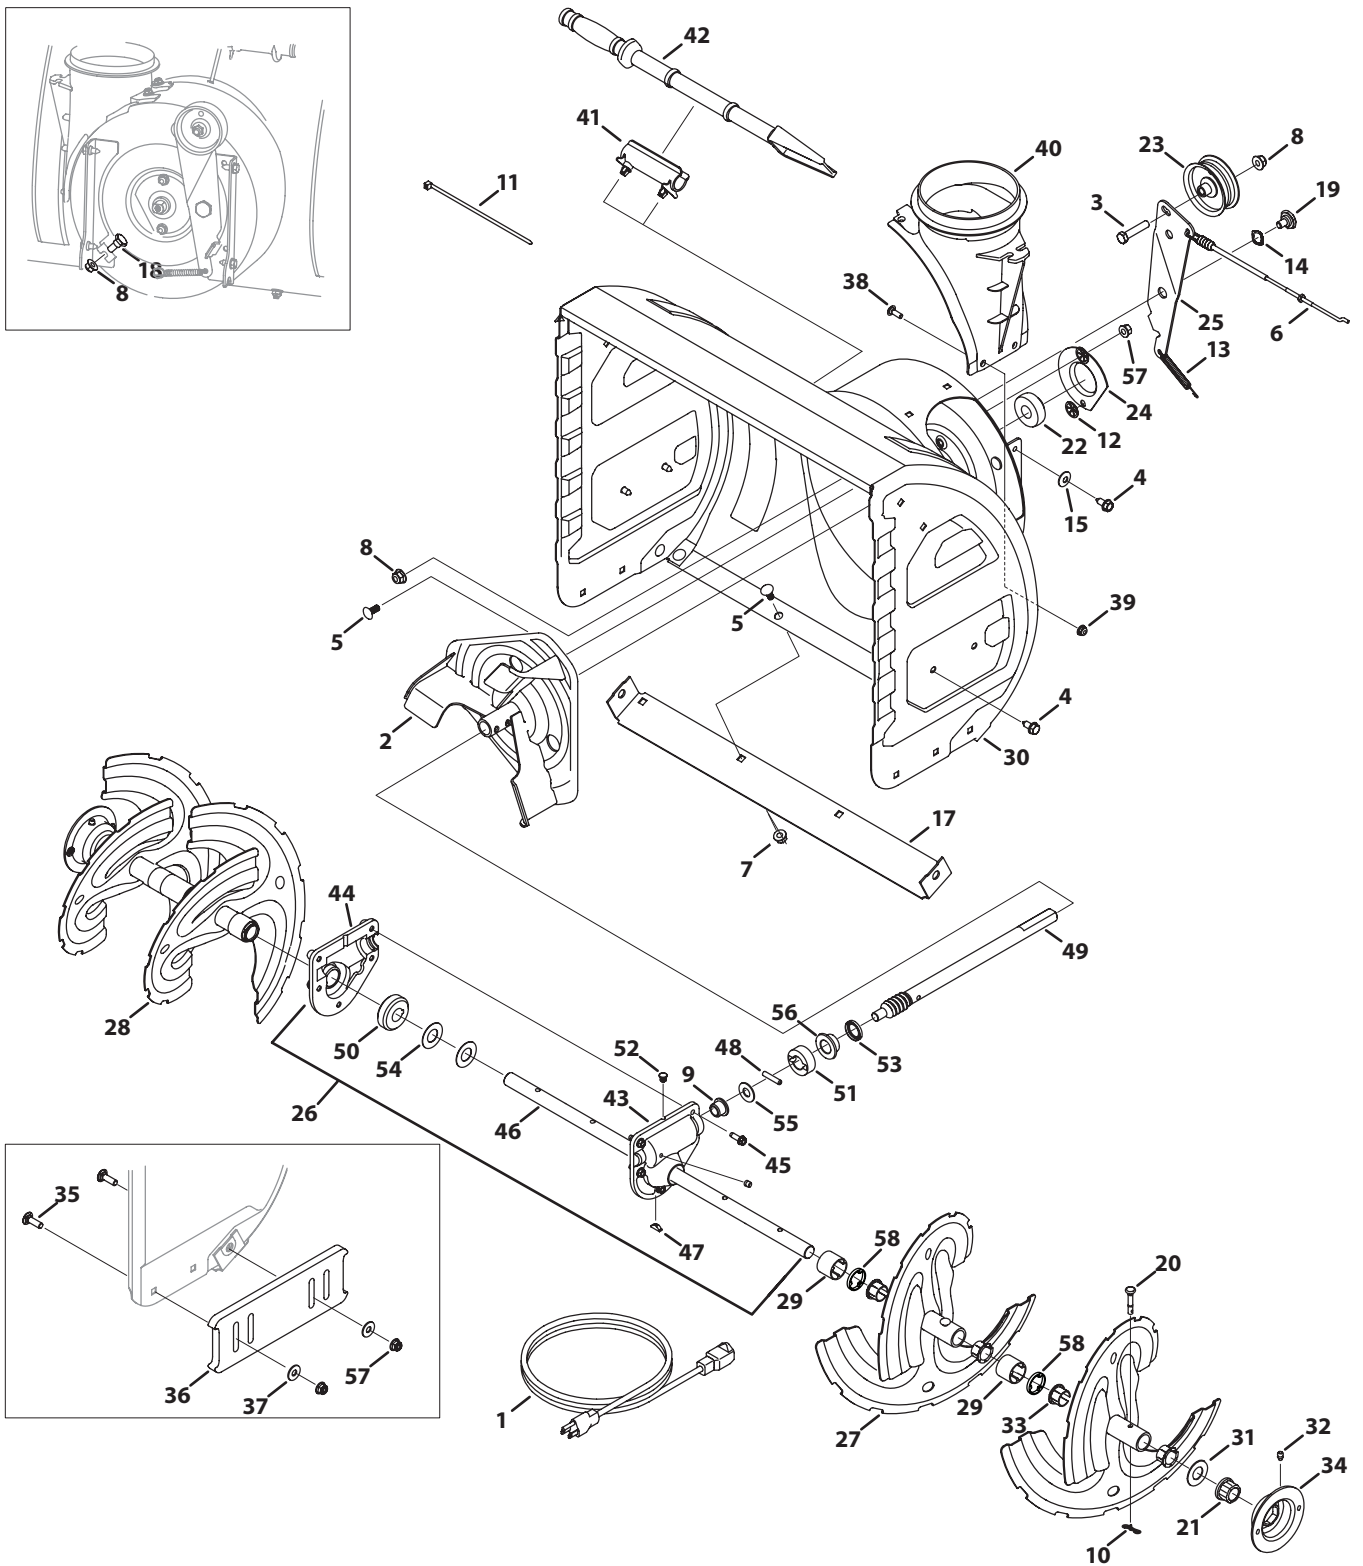

Auger & Auger Housing

Auger & Auger Housing

Ref.	Part Number	Description
1	929-0071A	Extension Cord
2	684-04057A	Impeller Assembly
3	710-0347	Hex Bolt, 3/8-16 x 1.75
4	710-04484	Screw, 5/16-18 x .750
5	710-0451	Carriage Bolt, 5/16-18 x .750 (24", 26")
—	710-04525	Crg. Bolt, 5/16-18 x .750 (28", 30")
6	946-04230A	Auger Clutch Cable
7	712-04063	Flange Lock Nut, 5/16-18 (24", 26")
—	712-04103	Hex Nut, 5/16-18 (28", 30")
8	712-04065	Flange Lock Nut, 3/8-16
9	741-0663	Flange Bearing, .50 x .75 x .59
10	714-04040	Bow Tie Cotter Pin
11	725-0157	Cable Tie
12	926-04012	Push-On Nut, .25 Dia.
13	732-04460	Extension Spring, .38 OD x 4.59
14	736-0174	Wave Washer, .625 x .885 x .0175
15	736-0242	Bell Washer, .340 x .872 x .060
16	736-04216†	Bell Washer, .340 x .872 x .060
17	790-00146	Stainless Steel, Shave Plate, 30"
—	790-00145	Stainless Steel, Shave Plate, 28"
—	790-00121	Stainless Steel, Shave Plate, 26"
—	790-00120	Stainless Steel, Shave Plate, 24"
18	738-0143	Shoulder Screw, 3/8-16 x .496 x .336
19	938-0281	Shoulder Screw, 3/8-16 x .625 x .17
20	738-04124A	Shear Pin
21	941-0245	Hex Flange Bearing
22	941-0309	Flange Ball Bearing, .75 x 1.85
23	756-04224	Flat Idler Pulley
24	790-00075	Bearing Housing
25	790-00080A	Auger Idler Bracket
26	918-04194A	Gearbox Assembly, Auger, 30"
—	918-04193A	Gearbox Assembly, Auger, 28"
—	918-04192B	Gearbox Assembly, Auger, 26"
—	918-04191B	Gearbox Assembly, Auger, 24"
27	684-04107	Spiral Assembly - LH
28	684-04108	Spiral Assembly - RH
29	731-04870	Spacer, 1.25 x .75 x 1.00

Ref.	Part Number	Description
30	684-04255	Auger Housing, 30"
—	984-04257	Auger Housing, 28"
—	684-04256	Auger Housing, 26"
—	684-04259	Auger Housing, 24"
31	736-0188	Flat Washer, .76 x 1.49 x .06
32	937-3000	Drive Lube Fitting
33	741-0493A	Flange Bushing, .800 x .910
34	790-00138A	Bearing Housing
35	710-0276	Spacer, Carriage, 5/16-18 x 1.00
36	731-06931	Deluxe Slide Shoe
37	936-0159	Washer, Flat, .349 x .879 x .063
38	710-0703	Carriage Screw, 1/4-20 x 0.75
39	712-04064	Flange Lock Nut, 1/4-20
40	731-07525	Chute Adapter
41	731-2635	Clean-out Tool Mtg. Bracket
42	931-2643	Clean-Out Tool
43	918-0123A	Housing Assembly - RH
44	918-0418A	Housing Assembly - LH
45	710-0642	Screw, 1/4-20 x 0.75
46	711-04282	Axle, Auger, 30"
—	711-04283	Axle, Auger, 28"
—	711-04284	Axle, Auger, 26"
—	711-04285	Axle, Auger, 24"
47	914-0161	Hi-Pro Key
48	715-04021	Dowel Pin, .25OD x 1.25
49	917-04126	Worm Shaft
50	917-0528A	Worm Gear, 20T, 28", 30"
—	917-04861	Worm Gear, 20T, 24", 26"
51	718-04071	Thrust Collar
52	721-0325	Plug, 1/4 x .437
53	721-0327	Oil Seal, .75 x 1.131 x .188
54	936-0351	Flat Washer, .76 x 1.5
55	736-3084	Flat Washer, .51 x 1.12 x .06
56	741-0662	Flange Bearing, .75 x 1.00 x .59
57	712-04063	Flange Lock Nut
58	731-04871	Spacer, 1.25 OD x .75 ID x 3/16 Lg

† Not Shown