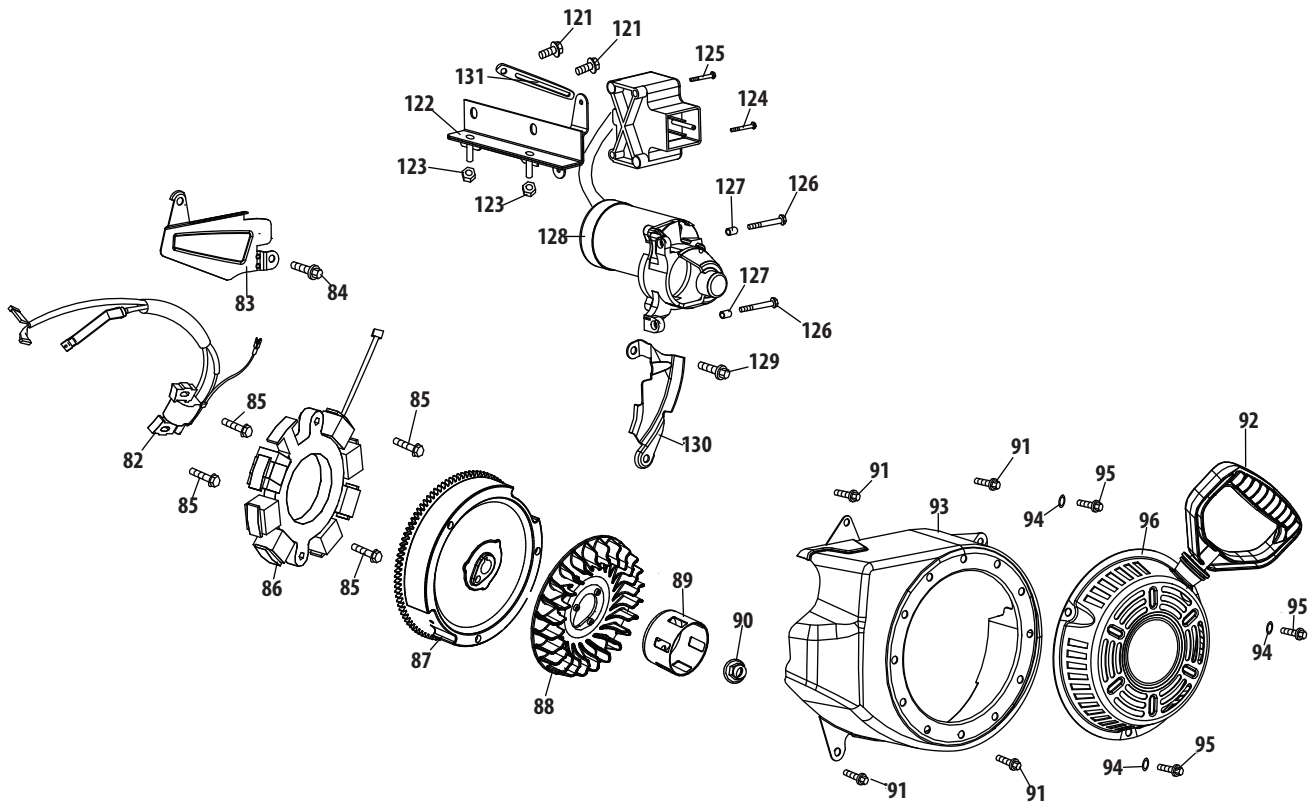

370-SUB-11 Starter Assembly & Blower Housing

Ref.	Part Number	Description
82	951-10646	Ignition Coil Assembly
83	951-11110	Air Flow Shield
84	710-04940	Bolt M6×10
85	710-04919	Bolt M6×25
86	951-12050	Coil Assy.,Charge
87	951-12051	Flywheel
88	951-10909	Fan,Cooling
89	951-10911	Pulley,Starter
90	712-04209	Nut,Special,M14×1.5
91	710-04915	Bolt M6×12
92	731-05696	Recoil Starter Handle
93	951-10663A	Blower Housing
94	736-04455	Gasket 6

Ref.	Part Number	Description
95	710-04974	Bolt M6×10
96	951-10658	Recoil Starter
121	710-04914	Bolt M6×10
122	951-11114	Switch Housing Mounting Bracket
123	712-04212	Nut,M6
124	710-04965	Bolt M4×55
125	710-04935	Bolt M4×60
126	710-05182	Bolt M6×32
127	715-04088	Dowel Pin 8×8
128	951-10645A	Startup Electromotor
129	710-04979	Bolt M6×18
130	951-11109	Blower Housing Shield
131	951-11680	Flexible Clamp