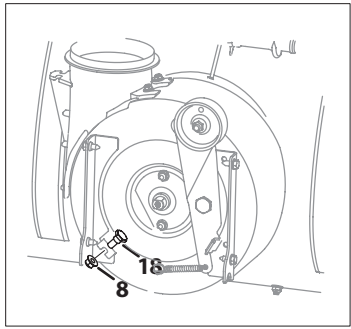

Auger & Auger Housing

Auger & Auger Housing

Ref.	Part Number	Description
1	929-0071A	Extension Cord
2	684-04057A	Impeller Assembly
3	710-0347	Hex Bolt, 3/8-16 x 1.75
4	710-04484	Screw, 5/16-18 x .750
5	710-0451	Carriage Bolt, 5/16-18 x .750 (24", 26")
—	710-04525	Crg. Bolt, 5/16-18 x .750 (28", 30")
6	946-04230A	Auger Clutch Cable
7	712-04063	Flange Lock Nut, 5/16-18 (24", 26")
—	712-04103	Hex Nut, 5/16-18 (28", 30")
8	712-04065	Flange Lock Nut, 3/8-16
9	741-0663	Flange Bearing, .50 x .75 x .59
10	714-04040	Bow Tie Cotter Pin
11	725-0157	Cable Tie
12	926-04012	Push-On Nut, .25 Dia.
13	732-04460	Extension Spring, .38 OD x 4.59
14	736-0174	Wave Washer, .625 x .885 x .0175
15	736-0242	Bell Washer, .340 x .872 x .060
16	736-04216†	Bell Washer, .340 x .872 x .060
17	790-00146	Stainless Steel, Shave Plate, 30"
—	790-00145	Stainless Steel, Shave Plate, 28"
—	790-00121	Stainless Steel, Shave Plate, 26"
—	790-00120	Stainless Steel, Shave Plate, 24"
18	738-0143	Shoulder Screw, 3/8-16 x .496 x .336
19	938-0281	Shoulder Screw, 3/8-16 x .625 x .17
20	738-04124A	Shear Pin
21	941-0245	Hex Flange Bearing
22	941-0309	Flange Ball Bearing, .75 x 1.85
23	756-04224	Flat Idler Pulley
24	790-00075	Bearing Housing
25	790-00080A	Auger Idler Bracket
26	918-04194A	Gearbox Assembly, Auger, 30"
—	918-04193A	Gearbox Assembly, Auger, 28"
—	918-04192B	Gearbox Assembly, Auger, 26"
—	918-04191B	Gearbox Assembly, Auger, 24"
27	684-04107	Spiral Assembly - LH
28	684-04108	Spiral Assembly - RH
29	731-04870	Spacer, 1.25 x .75 x 1.00

Ref.	Part Number	Description
30	684-04255	Auger Housing, 30"
—	984-04257	Auger Housing, 28"
—	684-04256	Auger Housing, 26"
—	684-04259	Auger Housing, 24"
31	736-0188	Flat Washer, .76 x 1.49 x .06
32	937-3000	Drive Lube Fitting
33	741-0493A	Flange Bushing, .800 x .910
34	790-00138A	Bearing Housing
35	710-0276	Spacer, Carriage, 5/16-18 x 1.00
36	731-06931	Deluxe Slide Shoe
37	936-0159	Washer, Flat, .349 x .879 x .063
38	710-0703	Carriage Screw, 1/4-20 x 0.75
39	712-04064	Flange Lock Nut, 1/4-20
40	731-07525	Chute Adapter
41	731-2635	Clean-out Tool Mtg. Bracket
42	931-2643	Clean-Out Tool
43	918-0123A	Housing Assembly - RH
44	918-0418A	Housing Assembly - LH
45	710-0642	Screw, 1/4-20 x 0.75
46	711-04282	Axle, Auger, 30"
—	711-04283	Axle, Auger, 28"
—	711-04284	Axle, Auger, 26"
—	711-04285	Axle, Auger, 24"
47	914-0161	Hi-Pro Key
48	715-04021	Dowel Pin, .25OD x 1.25
49	917-04126	Worm Shaft
50	917-0528A	Worm Gear, 20T, 28", 30"
—	917-04861	Worm Gear, 20T, 24", 26"
51	718-04071	Thrust Collar
52	721-0325	Plug, 1/4 x .437
53	721-0327	Oil Seal, .75 x 1.131 x .188
54	936-0351	Flat Washer, .76 x 1.5
55	736-3084	Flat Washer, .51 x 1.12 x .06
56	741-0662	Flange Bearing, .75 x 1.00 x .59
57	712-04063	Flange Lock Nut
58	731-04871	Spacer, 1.25 OD x .75 ID x 3/16 Lg

† Not Shown