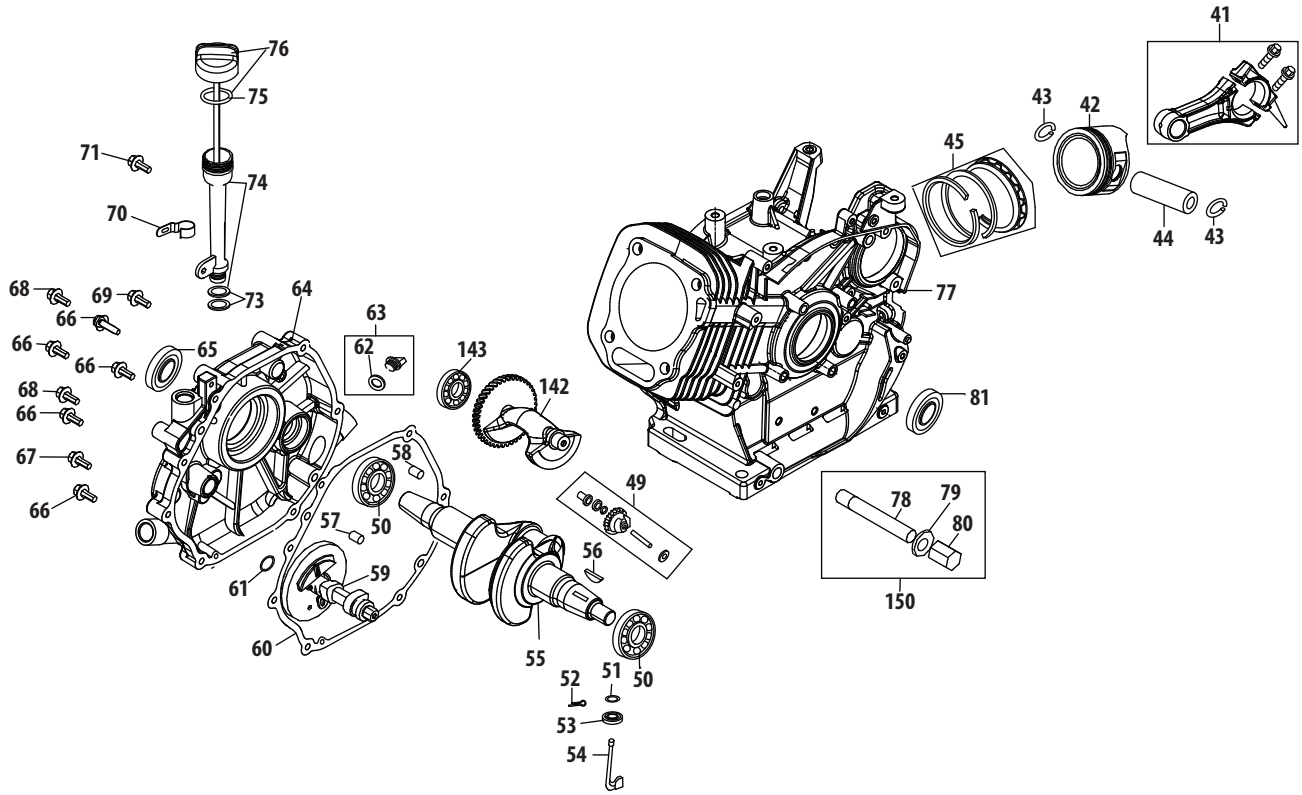

483-SUA Crankcase

Ref.	Part Number	Description	Ref.	Part Number	Description
41	951-11951	Connecting Rod Assembly	69	710-04968	Bolt M6×16
42	951-11952	Piston	70	951-11320	Dipstick Clamp
43	951-11953	Piston Pin Snap Ring	71	710-05349	Bolt M6×8
44	951-11954	Piston Pin	73	951-11381	Oil Fill Tube O-Ring
45	951-12579	Piston Ring Set	74	951-11972	Oil Fill Tube Assembly
49	951-11956	Governor Gear/Shaft Assembly	75	951-11904	Dipstick O-Ring
50	951-11373	Radial Ball Bearing 6202-P6	76	951-11971A	Dipstick Assembly
51	736-04453	Washer 8×20×0.8	77	951-11341A	Crankcase Kit (Incl.50,53,77,81)
52	714-04077	Cotter Pin	78	951-11350	Oil Drain Pipe Assy.
53	951-11958	Governor Seal	79	736-04440	Washer 10×16×1.5
54	951-11365	Governor Arm Shaft	80	710-04906	Oil Drain Plug
55	951-11342	Crankshaft Kit (Incl.50,55,56,65,81)	81	951-11499	Oil Seal 35×52×7
56	951-10307	Woodruff Key	142	951-11968	Balanceable Shaft Assy.
57	715-04102	Dowel Pin 9×12	143	951-11969	Bearing 6207-P6
58	715-04092	Dowel Pin 7×14	150	951-10641	Oil Drain Assembly
59	951-11959	Camshaft Assy.		952Z483-SUA	Complete Engine
60	951-11376	Crankcase Cover Gasket		951-11331	Gasket Kit - External (Incl.79,108,125,131-133)
61	736-04476	Washer 16×24×0.5		951-11330A	Gasket Kit - Complete (Incl.53,60,65,79,81,106, 108,125,131-133)
62	951-11960	O-Ring 16×3		951-11328B	Short Block Assembly (Incl.41-45,49-61,63-68,77-79, 81,102,105,106,108,110,125, 131,132,142,143)
63	951-11345	Oil Filler Plug Assembly			
64	951-11340	Crankcase Cover Kit (Incl.50,60,61,64-68)			
65	951-11375	Oil Seal 30×46×8			
66	710-04971	Bolt M8×38			
67	710-04972	Bolt M8×45			
68	710-05052	Bolt M8×35