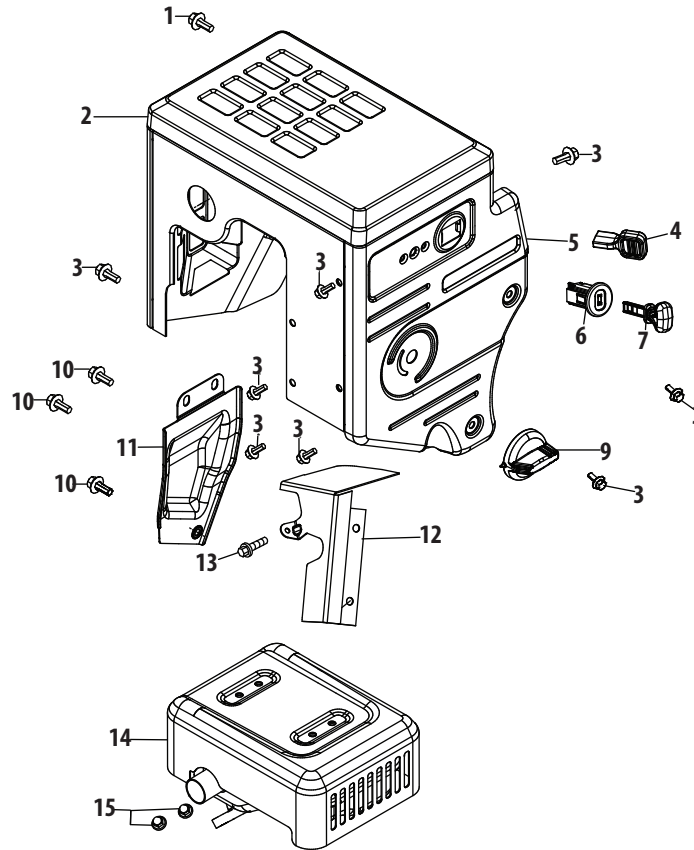

478-SUA Muffler & Controls

Ref.	Part Number	Description
1	710-04916	Bolt M6x14
2	951-11194	Muffler Shield
3	710-04915	Bolt M6x12
4	951-10757	Throttle Control Knob
5	951-11594	Control Panel
6	951-10637	Key Switch Base
7	731-05632	Key
9	951-11302	Choke Knob
10	710-04914	Bolt M6x10
11	951-11181	Muffler Baffle
12	951-11227	Heat Shield
13	710-04968	Bolt M6x16
14	951-11195	Muffler Assembly
15	712-04219	Nut M8