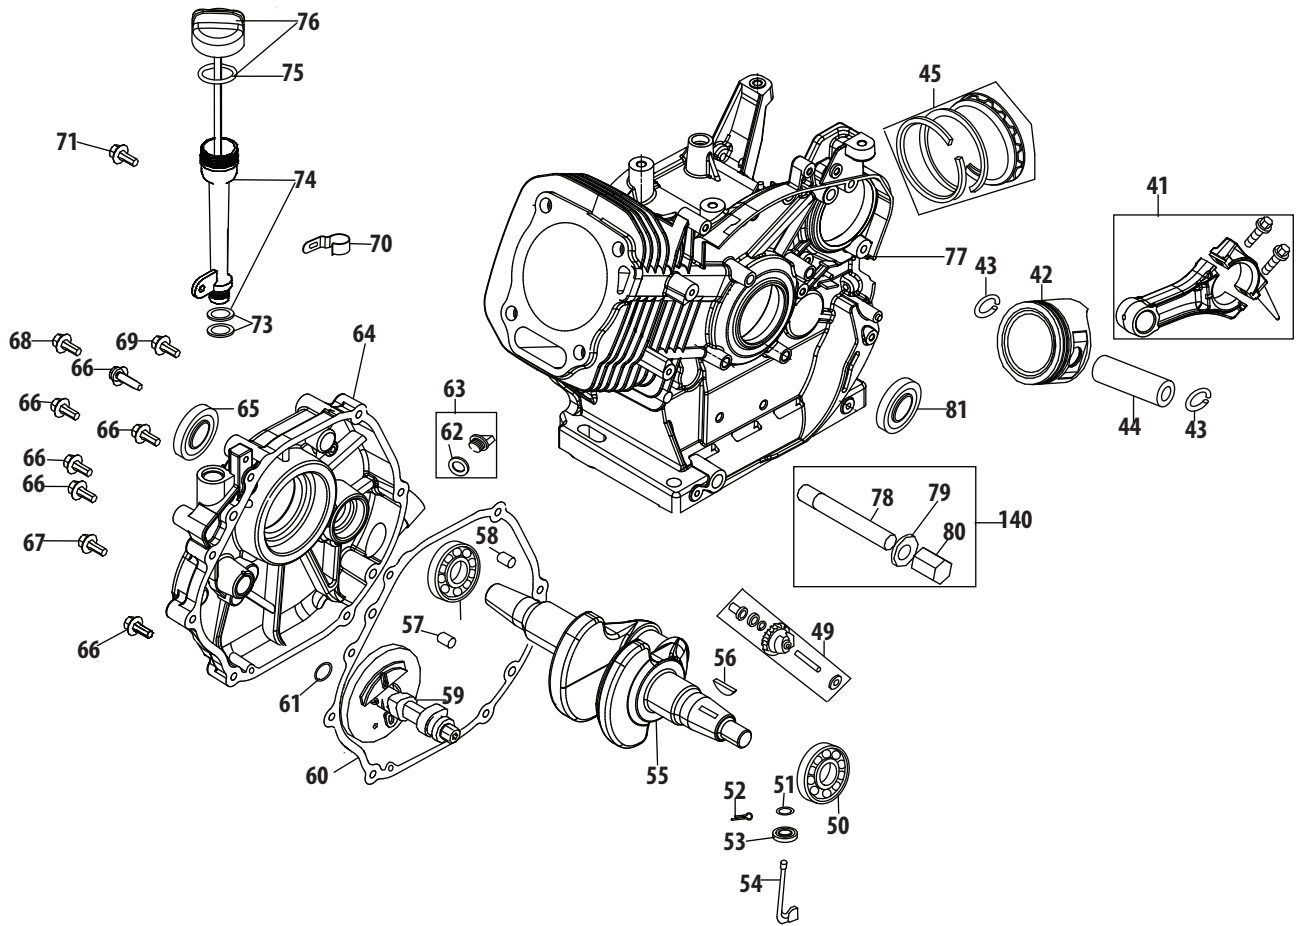

478-SUA Crankcase

5P65M0B Crankcase

Ref.	Part Number	Description	Ref.	Part Number	Description
41	951-12066	Connecting Rod Assembly	70	951-11320	Dipstick Clamp
42	951-12043	Piston	71	710-05349	Bolt M6x8
43	951-11632	Piston Pin Snap Ring	73	951-11381	Oil Fill Tube O-Ring
44	951-12044	Piston Pin	74	951-12073	Oil Fill Tube Assembly
45	951-12387	Piston Ring Set	75	951-11904	Dipstick O-Ring
49	751-12068	Governor Gear/Shaft Assembly	76	951-11971A	Dipstick Assembly
50	951-12069	Radial Ball Bearing	77	951-11230	Crankcase Kit (Incl.50,53,77,81)
51	736-04453	Washer 8x20x0.8	78	951-11350	Oil Drain Pipe Assy.
52	714-04077	Cotter Pin	79	736-04440	Washer 10x16x1.5
53	951-11958	Governor Seal	80	710-04906	Oil Drain Plug
54	951-12071	Governor Arm Shaft	81	951-11498	Oil Seal 30x46x8
55	951-12389	Crankshaft Assembly	140	951-10641	Oil Drain Assembly
56	951-10307	Woodruff Key		952Z478-SUA	Complete Engine
57	715-04102	Dowel Pin 9x12		951-11228	Crankcase Cover Kit (Incl.50,60,61,64-67)
58	715-04092	Dowel Pin 7x14		951-11229	Crankshaft Kit (Incl.50,55,56,65,81)
59	951-12072	Camshaft Assy.		951-11210	Gasket Kit - External (Incl.79,108,123,129-131)
60	951-11374	Crankcase Cover Gasket		951-11209	Gasket Kit - Complete (Incl.53,60,65,79,81,106, 108,123,129-131)
61	736-04545	Washer 16x24x0.5		951-11187	Short Block Assembly (Incl.41-45,49-68,77-81,102, 105,106,108,110,123,129,130)
62	951-11577	O-Ring 15.8x2.5			
63	951-11283	Oil Filler Plug Assembly			
64	951-12395	Cover Comp,Left Crankcase			
65	951-11372	Oil Seal 30x?46x8			
66	710-04971	Bolt M8x38			
67	710-04972	Bolt M8x45			
68	710-05052	Bolt M8x35			
69	710-04968	Bolt M6x16