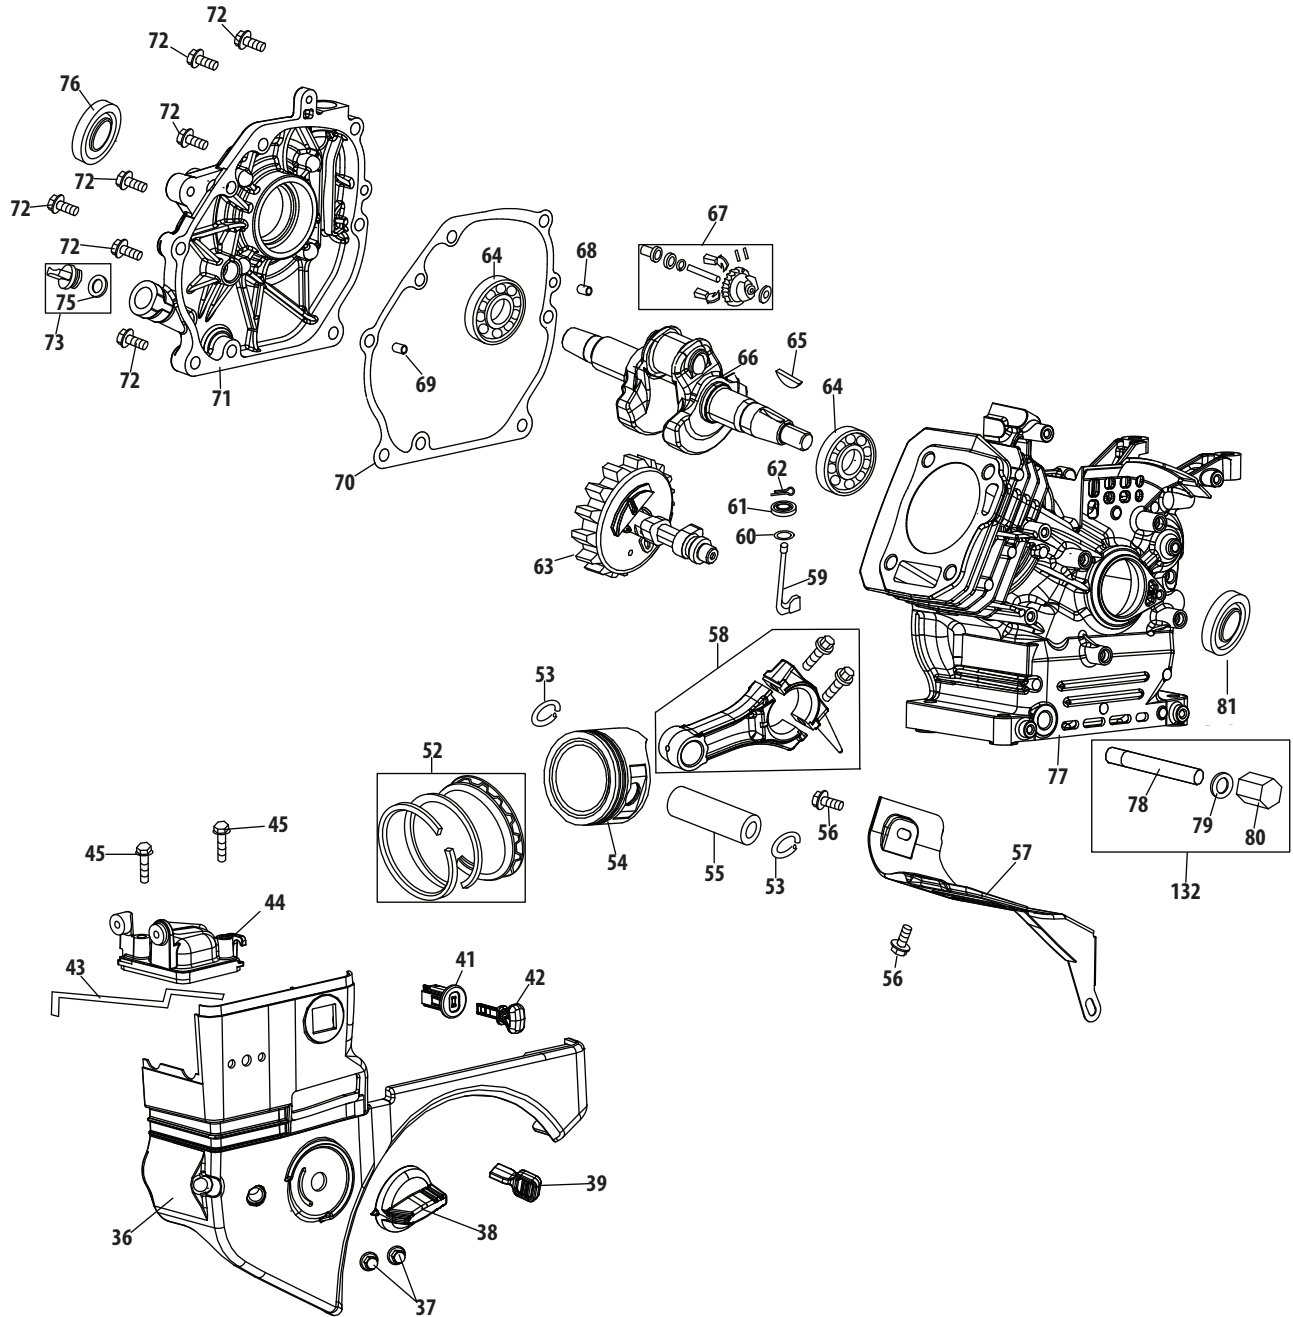

370-SUB-11 Crankcase

370-SUB-11 Crankcase

Ref.	Part Number	Description
36	951-10634	Air Cleaner Housing
37	712-04213	Nut
38	951-11284	Choke Knob
39	951-10757	Throttle Control Knob
41	951-10637	Key Switch Base
42	731-05632	Key
43	951-10640	Choke Push Rod
44	951-10635	Heater Box
45	710-04919	Bolt M6×25
52	951-12111	Piston Ring Set
53	951-11632	Piston Pin Snap Ring
54	951-12007	Piston
55	951-11633	Piston Pin
56	710-04915	Bolt M6×12
57	951-11113	Air Shield
58	951-11573	Connecting Rod Assembly
59	951-11356	Governor Arm Shaft
60	736-04461	Washer 5.2×1.9
61	951-11902	Governor Seal
62	714-04074	Cotter Pin
63	951-11575	Camshaft Assy.
64	951-11369	Radial Ball Bearing,6205
65	951-10307	Woodruff Key
66	951-11247A	Crankshaft Assembly
67	951-11576	Governor Gear/Shaft Assembly
68	715-04092	Dowel Pin 7×14
69	715-04089	Dowel Pin 9×14
70	951-11371	Crankcase Cover Gasket

Ref.	Part Number	Description
71	951-12125	Cover Comp,Left Crankcase
72	710-04932	Bolt M8×32
73	951-11283	Oil Fill Plug Asm
75	951-11577	O-Ring 15.8×2.5
76	951-11368	Oil Seal,25×41.25×6
77	951-11060A	Short Block (Incl.4,21,29,30,46,48,49, 52-55,58-72,74-81)
78	951-11350	Oil Drain Pipe Assy.
79	736-04440	Washer 10×16×1.5
80	710-04906	Oil Drain Plug
81	951-11370	Oil Seal 25×41.25×6
132	951-10641	Oil Drain Assembly
	952Z370-SUB-11	Complete Engine
	777I22990	Label-Run/Choke
	777I22991	Label-Primer
	777I22992	Label-Electric Start
	777I23026	Label-Electric Start Warning
	777S33610	Label- Oil / Warning
	951-11246	Crankcase Cover Kit (Incl.64,70-73,76)
	951-11247A	Crankshaft Kit (Incl.64-66,76,81)
	951-11249	Crankcase Kit (Incl.61,64,76,77,81)
	951-11059A	Gasket Kit - Complete (Incl.4,21,29-31,34,46, 60,61,70,76,79,81)