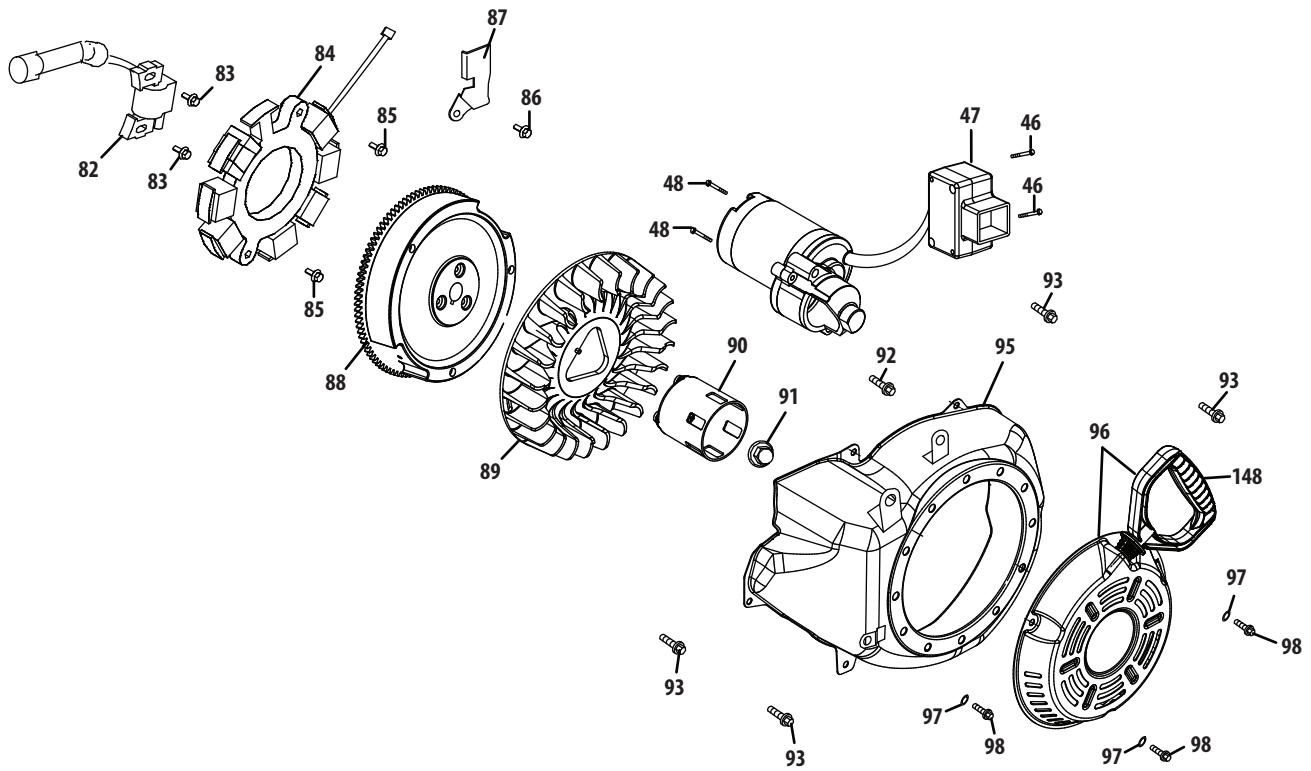

483-SUA Starter Assembly & Blower Housing

Ref.	Part Number	Description
46	710-04965	Bolt M4x55
47	951-11196	Startup Electromotor
48	710-04967	Bolt M8x55
82	951-11305	Ignition Coil Assembly
83	710-05350	Ignition Coil Bolt
84	951-11961	Coil Assy.Charge
85	710-04969	Bolt M6x30
86	710-04966	Bolt M6x8
87	951-11186	Alt Wire Clamp Brkt
88	951-11312	Flywheel

Ref.	Part Number	Description
89	951-11313	Fan Cooling
90	951-11314	Pulley Starter
91	712-04220	Nut Special M16x1.5
92	710-04968	Bolt M6x16
93	710-04915	Bolt M6x12
95	951-11211	Blower Housing
96	951-11310	Recoil Starter
97	736-04455	Gasket 6
98	710-04974	Bolt M6x10
148	731-05696	Starter Handle