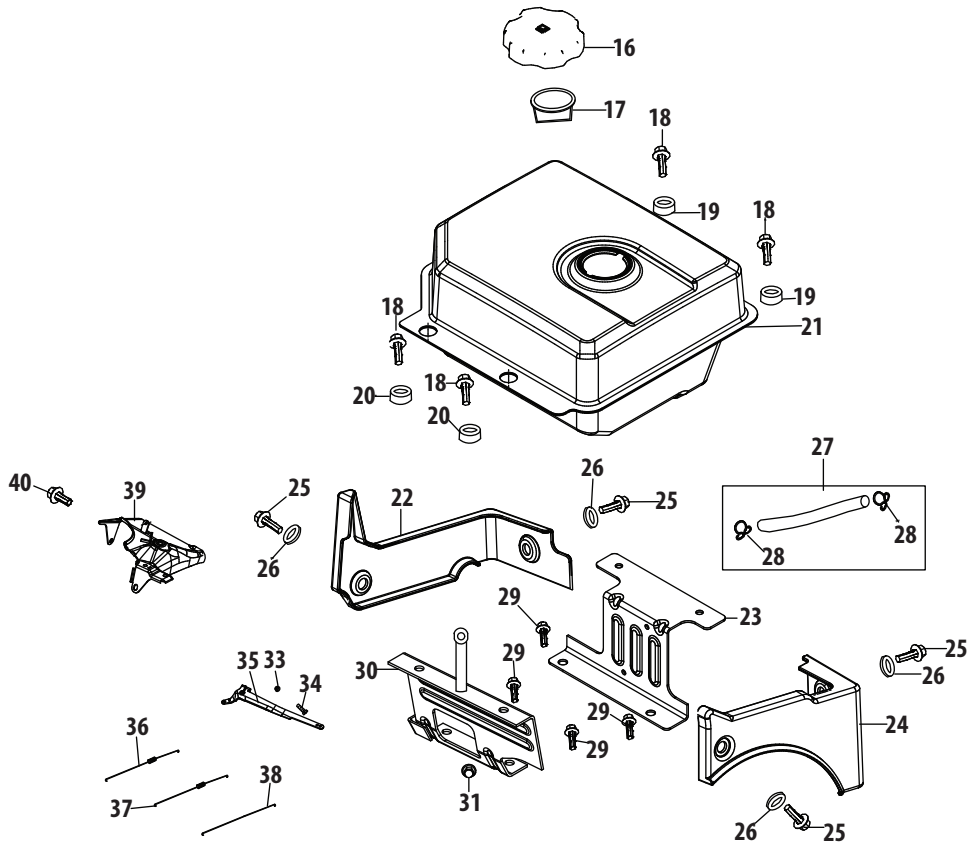

478-SUA Fuel Tank & Mounting

Ref.	Part Number	Description
16	951-12532	Fuel Cap Assembly Viton / Vented
17	951-11933	Fuel Level Indicator
18	710-04970	Bolt M8x20
19	750-05312	Bush, Gas Tank
20	750-05313	Bush,Gas Tank
21	951-11201	Fuel Tank Assembly
22	951-11184	Fuel Tank Shroud
23	951-11183	Fuel Tank Mounting Bracket
24	951-12385	Engine Shroud
25	710-04968	Bolt M6x16
26	736-04452	Bush
27	951-11200	Fue Line Kit
28	951-11700	Fuel Hose Clamp

Ref.	Part Number	Description
29	710-04921	Bolt M8x14
30	951-11182	Fuel Tank Mounting Bracket
31	712-04219	Nut M8
33	712-04212	Nut M6
34	710-04908	Governor Arm Bolt
35	951-11231	Governor Arm
36	951-11202	Governor Spring
37	951-11203	Throttle Linkage Spring
38	951-11204	Throttle Linkage
39	951-11213	Primer Bracket
40	710-04916	Bolt M6x14
N/S	951-10651	Fuel Tank Nipple / Filter