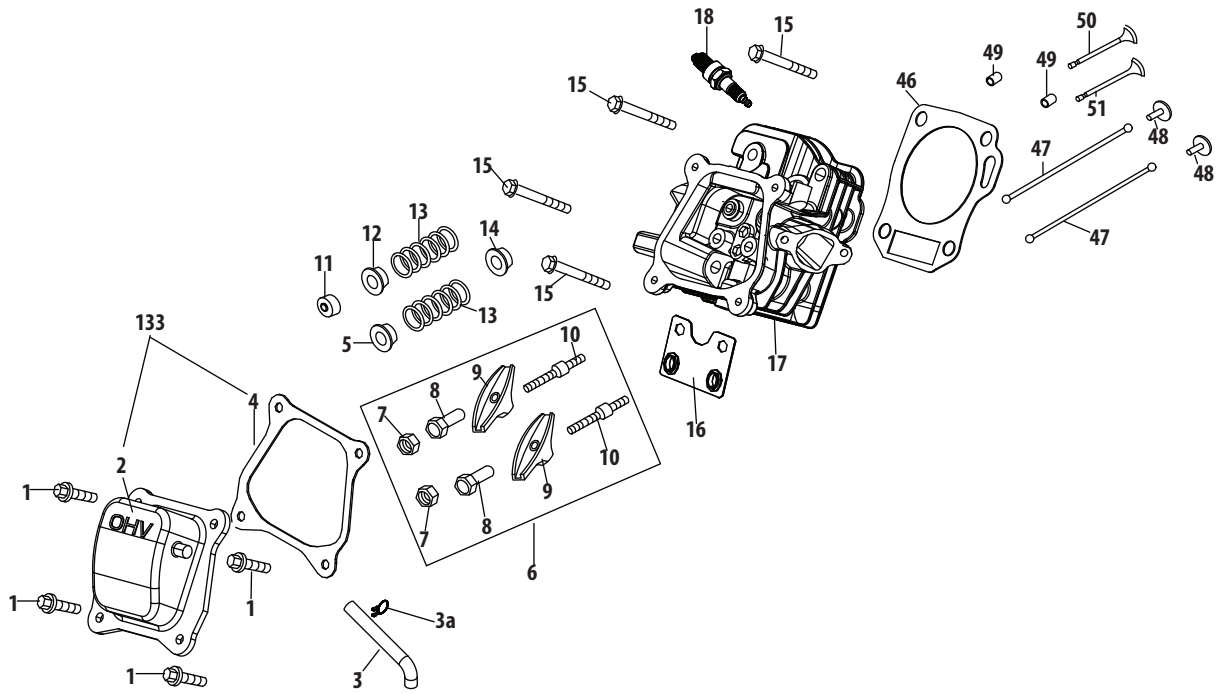

370-SUB-11 Cylinder Head

370-SUB-11 Cylinder Head

Ref.	Part Number	Description
1	710-04968	Bolt M6x16
2	951-11054	Valve Cover
3	731-07059	Breather Hose
3a	726-04101	Breather Hose Clamp
4	951-11565	Valve Cover Gasket
5	951-12000	Retainer,In.Valve Spring
6	951-11892	Rocker Arm Assembly
7	751-11124	Nut,Pivot Locking
8	751-11123	Adjusting Nut ,Valve
9	951-11893	Rocker Arm
10	710-04902	Bolt,Pivot
11	951-12002	Adjuster,Exh Valve
12	951-12003	Retainer,Ex.Valve Spring
13	951-12004	Valve Spring
14	951-11894	Intake Valve Seal
15	710-04933	Bolt M8x55
16	951-11895	Push Rod Guide
17	951-10668A	Cylinder Head Assembly (Incl.4,5,7-14,16,17,21, 29,30,46,50,51)
18	951-10292	Spark Plug/F6Rtc
46	951-11572	Gasket,Cylinder Head
47	951-10648	Push Rod
48	951-11899	Tappet
49	715-04090	Dowel Pin 10x16
50	951-10647A	Exhaust Valve
51	951-10647A	Intake Valve
133	951-11063A	Valve Cover Kit
	952Z370-SUB-11	Complete Engine
	951-10661B	Gasket Kit - External (Incl.4,21,29-31,34,79)
	951-11059A	Gasket Kit - Complete (Incl.4,21,29-31,34,46, 60,61,70,76,79,81)