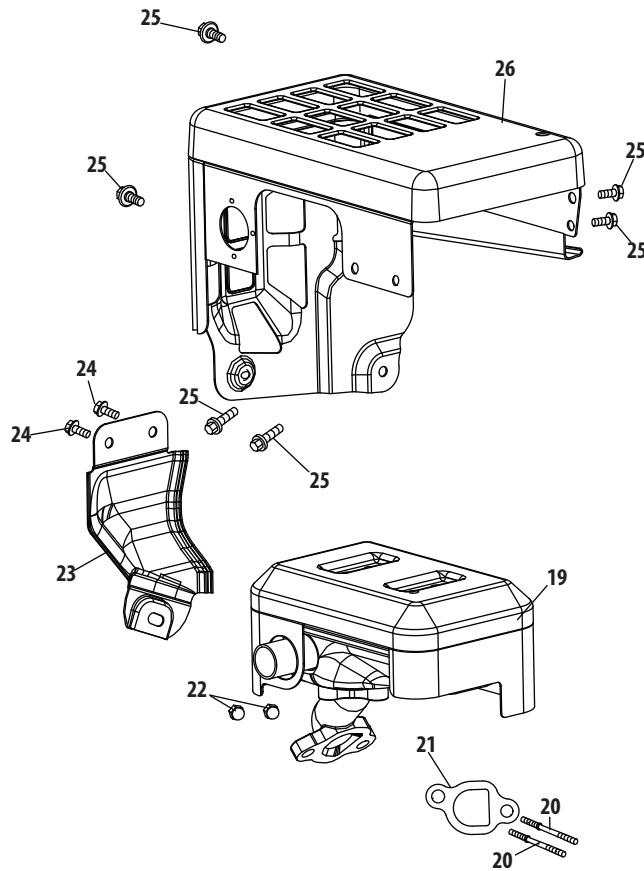

370-SUB-11 Muffler

Ref.	Part Number	Description
19	951-11282	Muffler Assembly
20	710-04911	Muffler Stud M8×36
20	951-10657	Muffler Stud Assembly
21	951-11285	Exhaust Pipe Gasket
22	712-04214	Nut,M8
23	951-11111	Exhaust Pipe Shield
24	710-04914	Bolt M6×10
25	710-04915	Bolt M6×12
26	951-10642A	Muffler Shield
	777I22990	Label-Run/Choke
	777I22991	Label-Primer
	777I22992	Label-Electric Start
	777I23026	Label-Electric Start Warning
	777S33610	Label- Oil / Warning