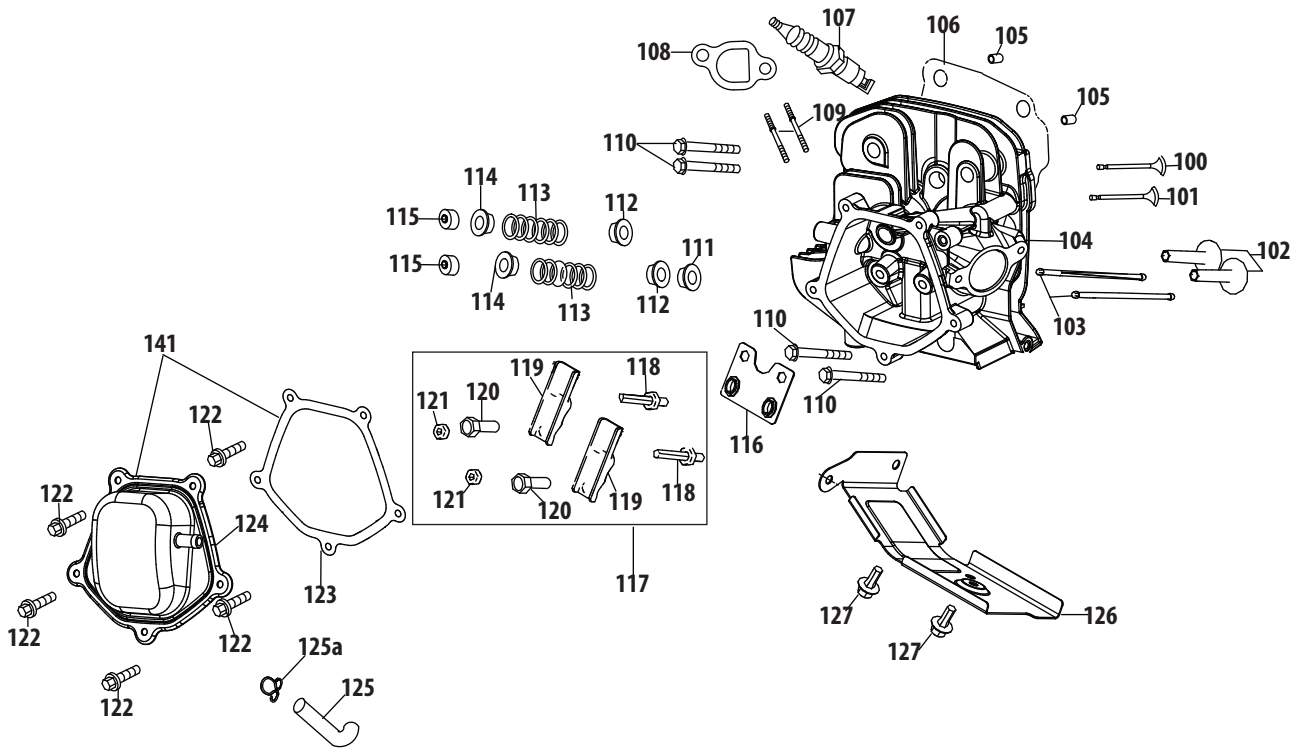

478-SUA Cylinder Head

478-SUA Cylinder Head

Ref.	Part Number	Description	Ref.	Part Number	Description
100	951-11198	Valve Kit	119	951-11966	Rocker Arm
101	951-11198	Valve Kit	120	751-11123	Adjusting Nut ,Valve
102	951-11962	Tappet	121	751-11124	Nut,Pivot Locking
103	951-11199	Push Rod Kit	122	710-05054	Valve Cover Bolt
104	951-11226	Cylinder Head Kit (Incl.106,110,111,123)	123	951-11967	Valve Cover Gasket
105	715-04097	Dowel Pin 12x20	124	951-11220	Valve Cover
106	951-12076	Gasket,Cylinder Head	125	951-11221	Breather Hose
107	951-10292	Spark Plug/F6Rtc	125a	726-04101	Clamp, Breather Hose
108	951-11212	Exhaust Pipe Gasket	126	951-11180	Cylinder Baffle
109	710-04964	Stud M8x48.5	127	710-04915	Bolt M6x12
109	951-11207	Muffler Stud Assembly	141	951-11333	Valve Cover Kit
110	710-04973	Bolt M10x1.25x80		952Z478-SU	Complete Engine
111	951-11964	Intake Valve Seal		951-11210	Gasket Kit - External (Incl.79,108,123,129-131)
112	951-12077	Valve Spring Retainer		951-11209	Gasket Kit - Complete (Incl.53,60,65,79,81,106, 108,123,129-131)
113	951-12078	Valve Spring		951-11188	Cylinder Head Ass'y (Incl.100,101,104,106,108-116, 118-121,123,128-130)
114	951-12080	Retainer,Ex.Valve Spring			
115	951-12081	Adjuster,Exh Valve			
116	951-11965	Push Rod Guide			
117	951-11981	Rocker Arm Assembly			
118	710-04962	Bolt,Pivot