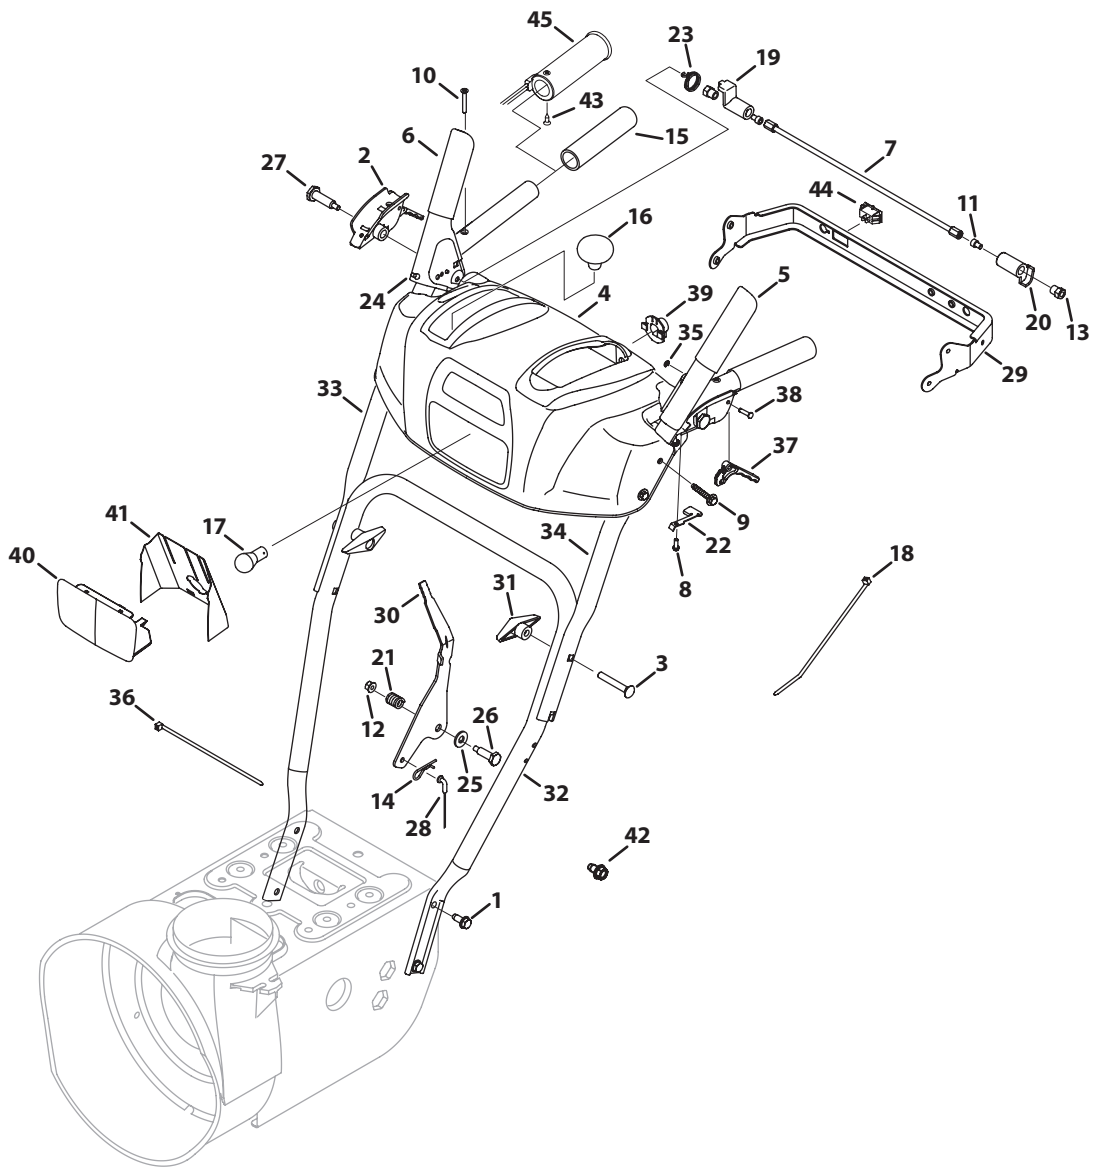

T-Style Handle, Frame & Discharge Chute

T-Style Handle, Frame & Discharge Chute

Ref.	Part Number	Description
1	710-04484	Hex Screw, 5/16-18 x .750
2	631-04133A	Handle Clutch Lock LH Assy
—	631-04134B	Handle Clutch Lock RH Assy
3	710-0572	Carriage Screw, 5/16-18 x 2.25
4	931-04187A	Handle Panel, includes Ref. 40 & 41
5	684-04105B	Handle Engagement Assembly LH
6	684-04106B	Handle Engagement Assembly RH
7	684-04250	Pivot Rod
8	710-04326	Screw, 8-16 x 0.50
9	710-04586	Screw, 1/4-20 x 1.625
10	710-1233	Screw, 10-24 x 1.375
11	710-3069	Socket Screw, 1/4-20 x .50
12	712-04064	Flange Lock Nut, 1/4-20
13	712-04081A	Shoulder Nut, 1/4-20
14	914-0145	Click Pin, .092 x 1.64
15	720-0274	Handle Grip (524/526/528 SWE)
16	720-04039	Shift Knob
17	725-1629	Lamp
18	926-0154	Cable Tie
19	731-04894D	Lock Plate
20	731-04896B	Clutch Lock Cam
21	732-0193	Compression Spring
22	732-04219C	Clutch Lock Spring
23	732-04238	Torsion Spring
24	935-0199A	Rubber Bumper

Ref.	Part Number	Description
25	936-0267	Flat Washer, .385 x .87 x .06
26	738-04125	Shoulder Screw, .374 x 1.05
27	738-04348	Shoulder Screw, 1/4-20 x 1.345
28	946-04396A	Speed Cable Selector
29	790-00248C	Panel Bracket
30	790-00311A	Shift Lever
31	920-0284	Wing Knob
32	749-04138A	Lower Handle
33	749-04190A	Upper Handle RH
34	749-04191A	Upper Handle LH
35	716-04036	E-Ring
36	725-0157	Cable Tie
37	731-04954	Clutch Trigger
38	738-04126	Pin, 3/16
39	925-1649	Light Socket
40	731-05324	Lens
41	777X41804	Lens Label
42	710-0599	Screw, TT, 1/4-20 x .500 (For ground wire)
43	710-0837	AB Screw, #10-16 x .625 (530 SWE)
44	725-04393	Heated Grip Switch (530 SWE)
45	725-05149	Heated Grip (530 SWE)
—	925-04137†	Harness (Inc # 39) 524/526/528 SWE
—	725-05148†	Harness (530 SWE)

† Not Shown