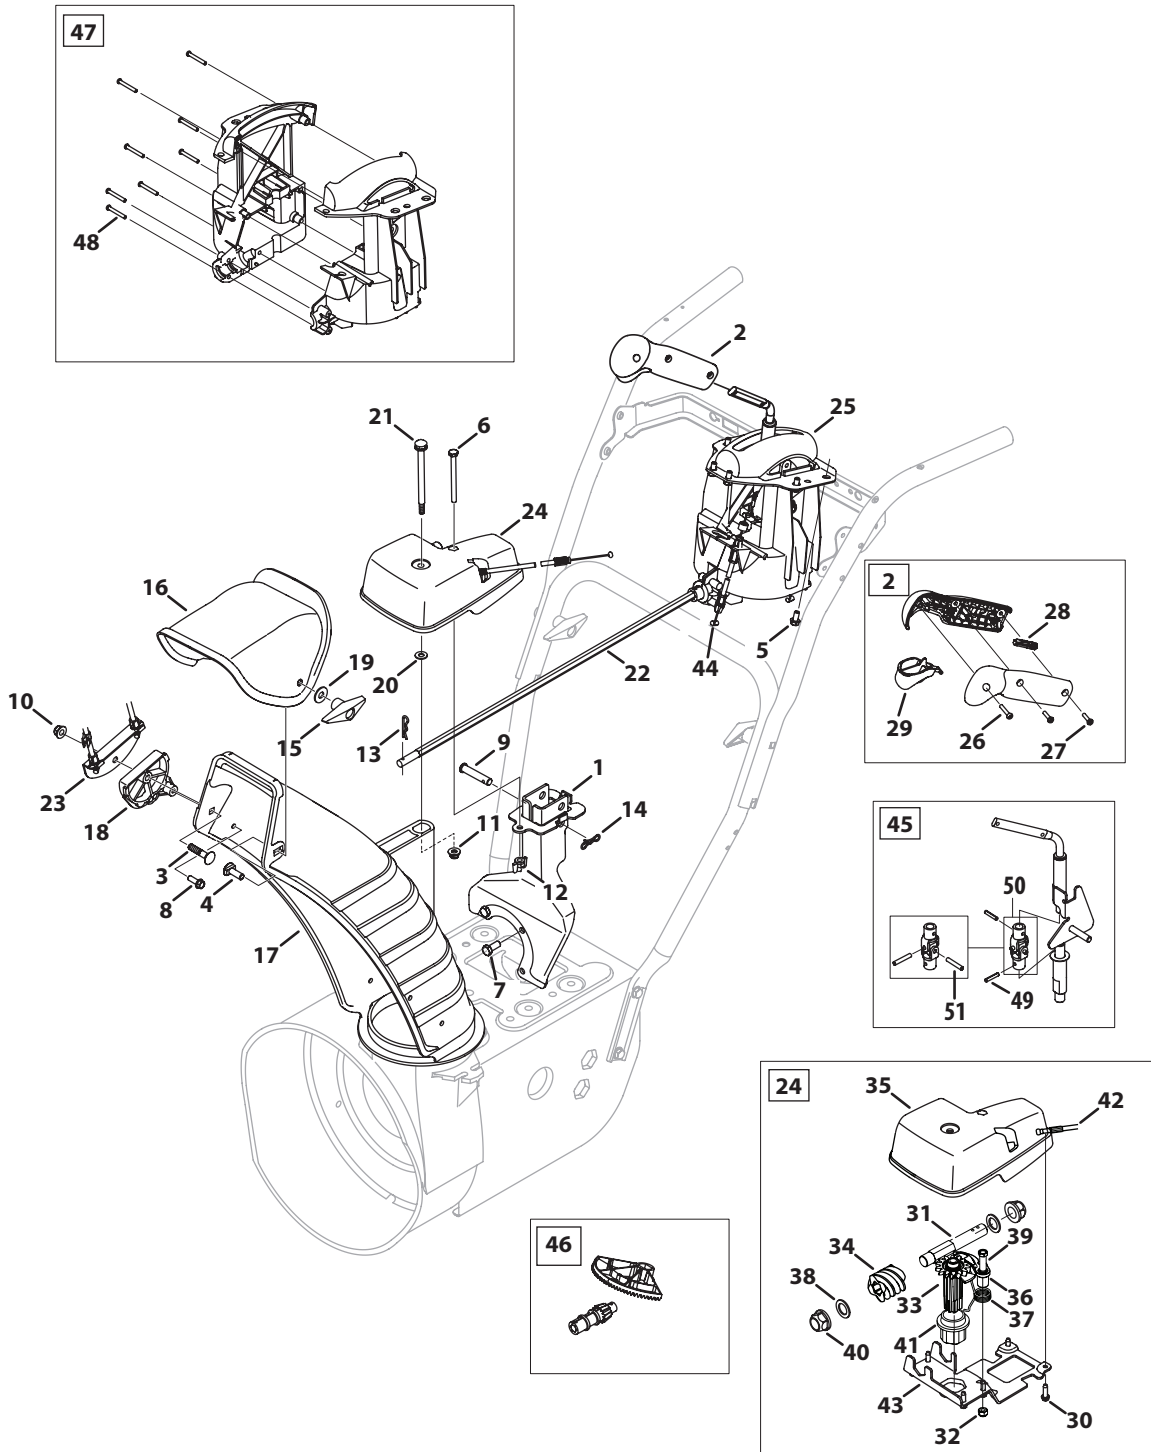

Chute Control

Ref.	Part Number	Description
1	684-04311A	Chute Support Bracket (524 SWE)
	684-04310A	Chute Support Bracket (526 SWE, 528 SWE, 530 SWE)
2	753-06151	Handle Assembly
3	710-0262	Bolt, Carriage, 5/16-18 x 1.50
4	710-04071	Bolt, Carrier, 5/16-18 x 1.00
5	710-04187	Screw, HL, 1/4-15 x 0.50
6	710-04370	Hex Head Screw, 1/4-20 x 3.00
7	710-0627	Hex Head Screw, 5/16-24 x .750
8	710-0895	Screw, HL, 1/4-15 x 0.750
9	711-04469A	Clevis Pin, 3/8 x 1.87
10	712-04063	Nut, Flangelock, 5/16-18
11	712-04064	Nut, Flangelock, 1/4-20
12	712-3087	Wing Nut, 1/4-20
13	914-0101	Internal Cotter Pin
14	714-04040	Bow-Tie Cotter Pin
15	920-0284	Wing Knob, 5/16-18
16	731-04427A	Chute, Upper
17	731-06440A	Chute, Lower
18	731-06451	Cable Guide, Chute Tilt
19	936-0159	Washer, Flat, .349 x .879
20	736-04446	Washer, Flat, .25 x .630
21	738-04367	Screw, Shoulder, .312 x 3.5 x 1/4-20
22	747-05116	Chute Rod, 3/8 Hex
23	784-5594	Cable Bracket
24	918-04801A	Gearbox Assembly, Chute Rotation
25	684-04338A	Chute Control, 4-Way

Ref.	Part Number	Description
26	710-04353	Screw, #8 x 1.00
27	710-04879	Screw, 8-32 x .750
28	731-04893A	Joystick Plug
29	731-07031	Joystick Trigger
30	710-04373A	Screw, 12-16 x .75
31	711-05186	Hex Shaft
32	712-0896	Hexlock Nut, 1/4-28
33	717-04667	Gear, 14 T
34	717-04672	Worm
35	731-06906	Gear Cover
36	731-06943	Pawl Lock
37	732-04638C	Torsion Spring, .721 ID x .474
38	736-0290	Washer, Flat, .625 x 1.0 x .067
39	738-04391	Screw, Shoulder, .340 x .950 x 1/4-28
40	941-0225	Hex Bearing
41	741-04388	Flange Bearing
42	946-04619B	Cable Lock
43	790-00342B	Gear Bracket
44	946-04528A	4-Way Cable
	946-04477†	4-Way Cable w/Clip
45	984-04324A	Shift Assembly
46	753-06152	Gear Set Assembly
47	753-06153	Handle Housing Assembly
48	710-1256	Screw, #8-18 x 1.250
49	715-04095	Pin, Roll
50	684-04350	Block, Asm Joint
51	715-0150	Pin, Roll

† Not Shown