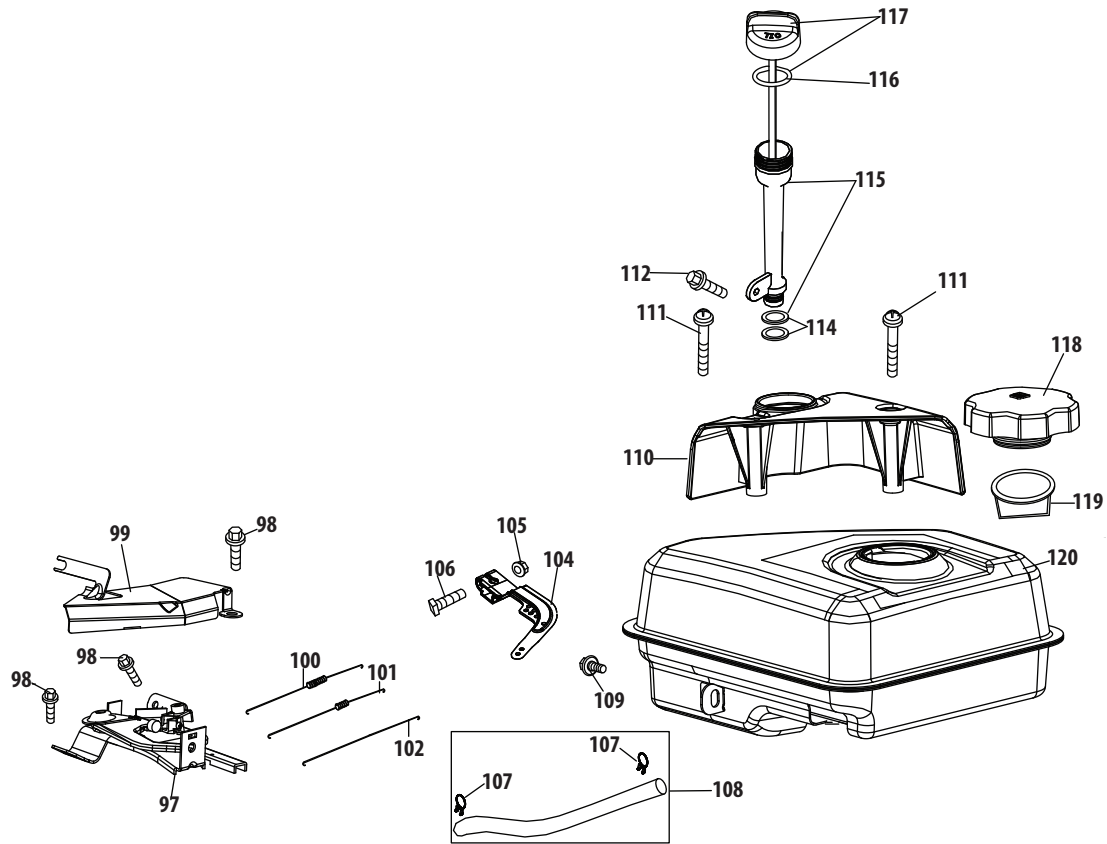

370-SUB-11 Fuel Tank & Mounting

Ref.	Part Number	Description
97	951-10758	Primer Bracket
98	710-04928	Bolt M6x12
99	951-11108	Governor System Shield
100	951-11935	Governor Spring
101	951-10664	Throttle Linkage Spring
102	951-10665	Throttle Linkage
104	951-11106	Governor Arm
105	712-04212	Nut M6
106	710-04908	Governor Arm Bolt
107	951-11700	Fuel Hose Clamp
108	951-10650	Fuel Hose
109	710-04915	Bolt M6x12
110	951-10662	Dipstick Decoration Cover
111	710-04905	Bolt

Ref.	Part Number	Description
112	710-04915	Bolt M6x12
114	951-11381	Oil Fill Tube O-Ring
115	951-11913	Oil Fill Tube
116	951-11904	Oil Fill Tube O-Ring
117	951-12482	Dipstick Assembly
118	951-10649A	Fuel Cap Assembly
119	951-11933	Fuel Level Indicator
120	951-10653B	Fuel Tank Assembly
	777I22990	Label-Run/Choke
	777I22991	Label-Primer
	777I22992	Label-Electric Start
	777I23026	Label-Electric Start Warning
	777S33610	Label- Oil / Warning