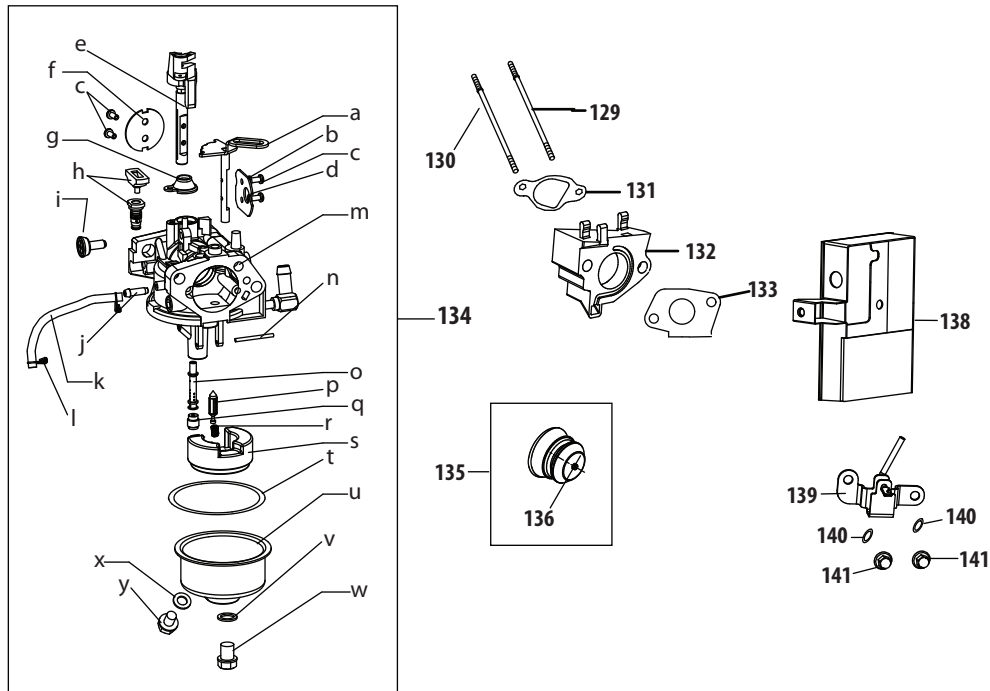

Ref.	Part Number	Description
129	710-05392	Stud M6-8x100 Carburetor
130	710-05056	Stud M6-8x118 Carburetor
131	951-11315	Carburetor Insulator Gasket
132	951-11316	Carburetor Insulator
133	951-11223	Carburetor Gasket
134	951-11303A	Carburetor Assembly
135	951-10639A	Primer Assembly
136	951-11824	Primer
138	951-11304	Heater Box
139	951-11192	Choke Control
140	736-04477	Lock Washer
141	712-04212	Nut M6
a	n/a	Choke Shaft
b	n/a	Lock Washer
c	n/a	Screw M3x5
d	n/a	Choke Plate
e	n/a	Throttle Shaft
f	n/a	Throttle Plate
g	n/a	Lock Plate
h	n/a	Idle Jet Assembly

Ref.	Part Number	Description
i	n/a	Idle Speed Adjusting Screw
j	n/a	Mixture Screw
k	751-11991	Primer Hose
l	951-11906	Hose Clamp
m	n/a	Carburetor Body
n	n/a	Float Pin
o	n/a	Emulsion Tube
p	n/a	Needle Valve
q	n/a	Main Jet
r	n/a	Needle Valve Spring
s	n/a	Float
t	951-11970	Fuel Bowl Gasket
u	n/a	Fuel Bowl
v	951-11348	Fuel Bowl Gasket
w	710-04945	Fuel Bowl Mounting Bolt
x	951-11349	Fuel Drain Plug Gasket
y	710-04938	Fuel Drain Plug
	951-11332A	Carburetor Kit - Major (Incl.g,h,n,o,p,q,r,w,t,v,x)