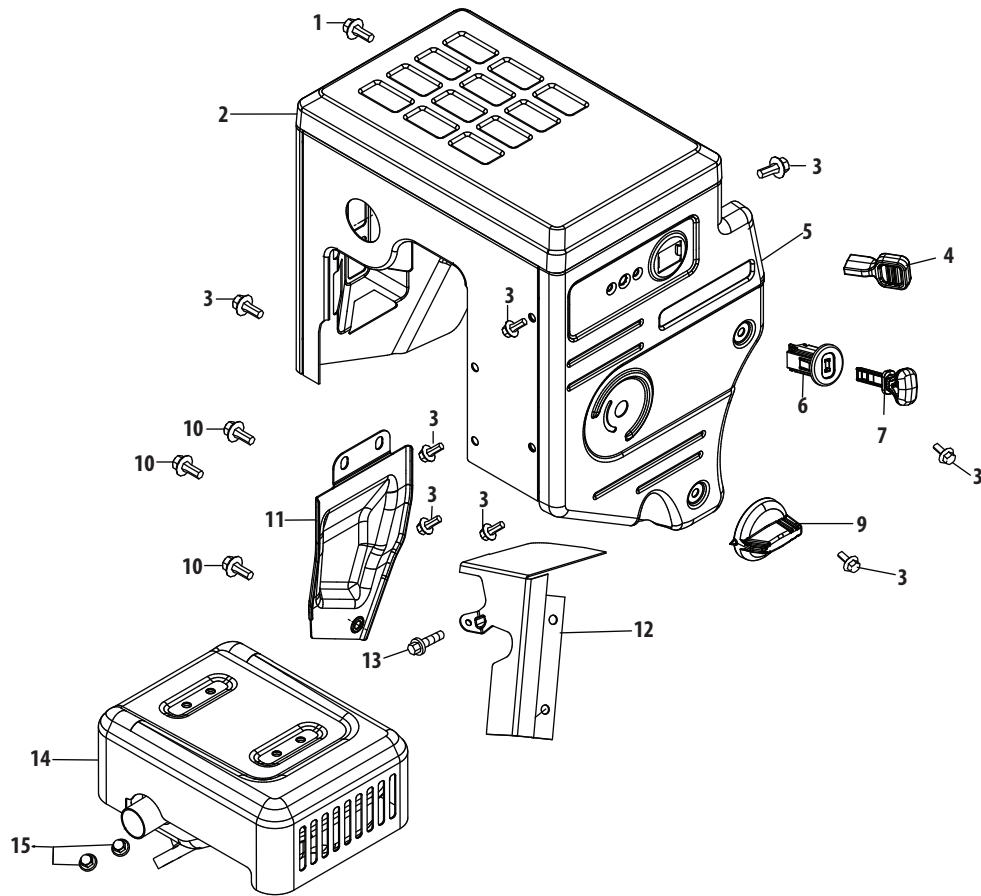

483-SUA Muffler & Controls

Ref.	Part Number	Description
1	710-04968	Bolt,M6x14
2	951-11339	Muffler Shield
3	710-04915	Bolt M6x12
4	951-10757	Throttle Control Knob
5	951-11595	Control Panel
6	951-10637	Key Switch Base
7	731-05632	Key
9	951-11302	Choke Knob
10	710-04914	Bolt M6x10
11	951-11181	Exhaust Pipe Shield
12	951-11321	Carb Isolator Bracket
13	710-04968	Bolt M6x16
14	951-11338	Muffler Assembly
15	712-04219	Nut M8