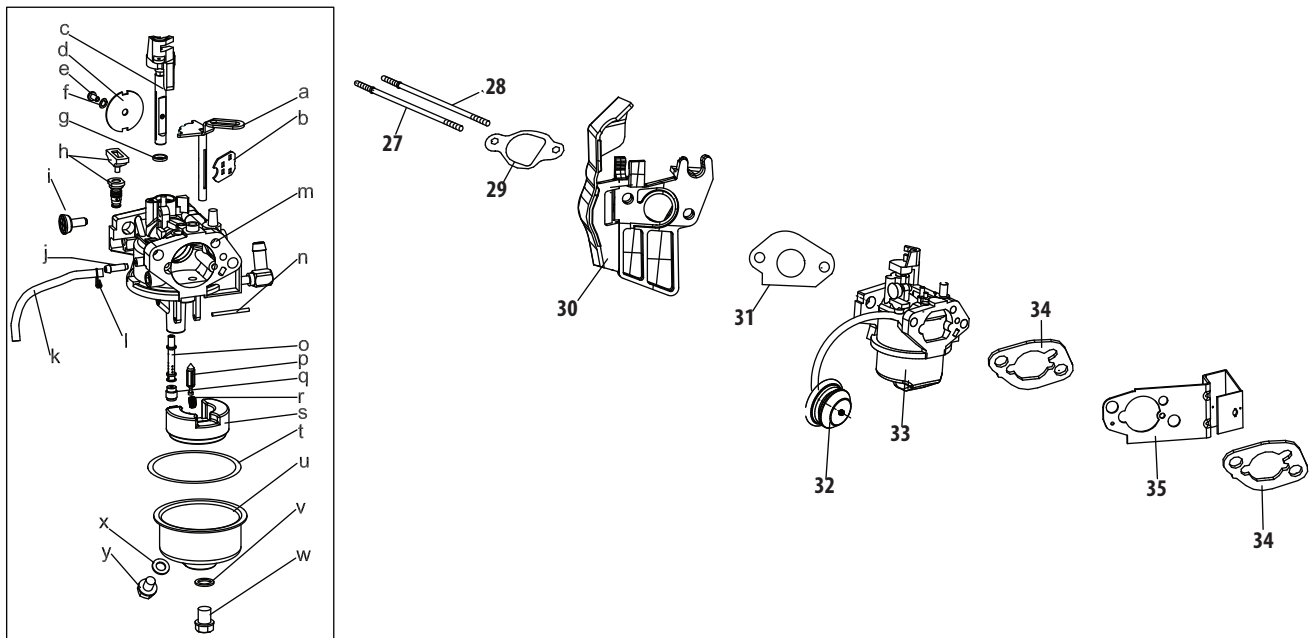

Ref.	Part Number	Description	Ref.	Part Number	Description
27	710-04939	Stud M6×117	j		Mixture Screw
28	710-04910	Stud M6×105	k	951-11699	Primer Hose
29	951-11567	Carburetor Insulator Gasket	l	951-11906	Hose Clamp
30	951-11896	Carburetor Insulator	m		Carburetor Body
31	951-11569A	Carburetor Gasket	n		Float Pin
32	951-10639A	Primer Assembly	o		Emulsion Tube
32	951-11824	Primer Bulb	p		Needle Valve
33	951-10638A	Carburetor Assembly	q		Main Jet
34	951-11897	Carburetor Gasket Plate	r		Needle Valve Spring
35	951-11112	Choke Control	s		Float
a		Choke Shaft	t	951-11589	Fuel Bowl Gasket
b		Choke Plate	u		Fuel Bowl
c		Throttle Shaft	v	951-11348	Fuel Bowl Gasket
d		Throttle Plate	w	710-04945	Fuel Bowl Mounting Bolt
e		Screw M3×5	x	951-11349	Fuel Drain Plug Gasket
f		Lock Washer	y	710-04938	Fuel Drain Plug
g		Gasket, Throttle Plate		951-11021A	Carburetor Kit - Major (Incl.g,h,l,n,o,p,q,r,s,t,v,x)
h		Idle Jet Assembly			
i		Idle Speed Adjusting Screw