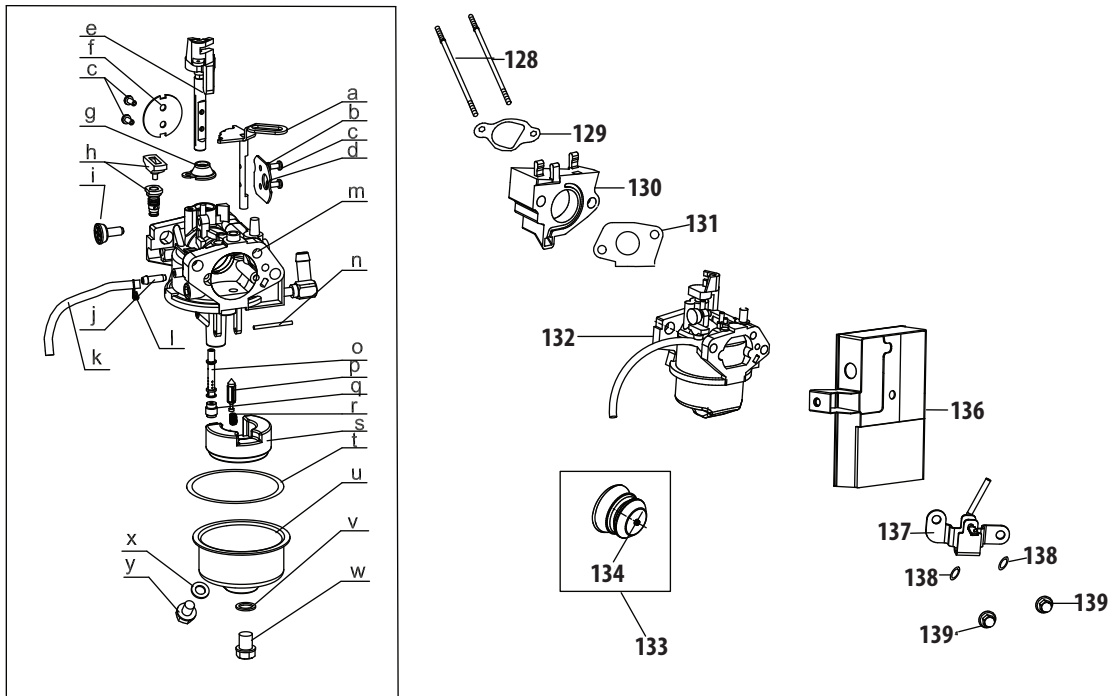

Ref.	Part Number	Description
128	710-04963	Stud M6-8×106
129	951-11225	Carburetor Insulator Gasket
130	951-11222	Carburetor Insulator
131	951-11223	Carburetor Gasket
132	951-11193A	Carburetor Assembly
133	951-10639A	Primer Assembly
134	951-11824	Primer Bulb
136	951-11190	Heater Box
137	951-11192	Choke Control
138	736-04477	Lock Washer
139	712-04212	Nut M6
a	n/a	Choke Shaft
b	n/a	Lock Washer
c	n/a	Screw M3×5
d	n/a	Choke Plate
e	n/a	Throttle Shaft
f	n/a	Throttle Plate
g	n/a	Lock Plate
h	n/a	Idle Jet Assembly

Ref.	Part Number	Description
i	n/a	Idle Speed Adjusting Screw
j	n/a	Mixture Screw
k	751-12082	Primer Hose
l	951-11906	Hose Clamp
m	n/a	Carburetor Body
n	n/a	Float Pin
o	n/a	Emulsion Tube
p	n/a	Needle Valve
q	n/a	Main Jet
r	n/a	Needle Valve Spring
s	n/a	Float
t	951-11970	Fuel Bowl Gasket
u	n/a	Fuel Bowl
v	951-11348	Fuel Bowl Gasket
w	710-04945	Fuel Bowl Mounting Bolt
x	951-11349	Fuel Drain Plug Gasket
y	710-04938	Fuel Drain Plug
	951-11219	Carburetor Kit - Major (Incl.g,n,o,p,q,r,s,t,v,x)