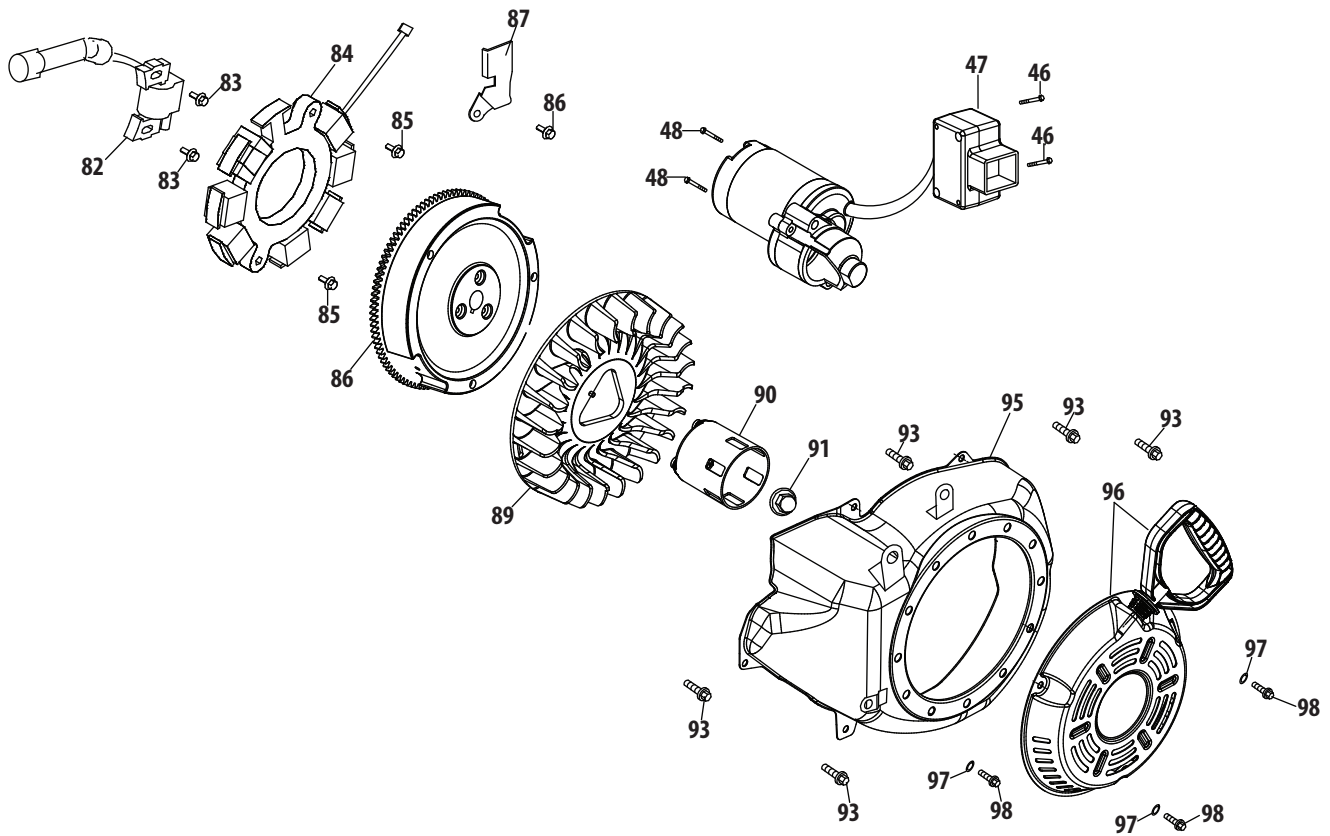

478-SUA Starting System & Blower Housing

Ref.	Part Number	Description
46	710-04965	Bolt M4x55
47	951-11196	Startup Electromotor
48	710-04967	Bolt M8x55
82	951-11197	Ignition Coil Assembly
83	710-05350	Ignition Coil Bolt
84	951-11961	Coil Assy.Charge
85	710-04969	Bolt M6x30
86	710-04966	Bolt M6x8
87	951-11186	Alternator Wire Clamp Brkt
88	951-12090	Flywheel

Ref.	Part Number	Description
89	951-11217	Fan,Cooling
90	951-11218	Pulley,Starter
91	712-04220	Nut,Special M16x1.5
92	710-04968	Bolt M6x16
93	710-04915	Bolt M6x12
95	951-11379	Blower Housing
96	951-11208	Recoil Starter
97	736-04455	Gasket 6
98	710-04974	Bolt M6x10