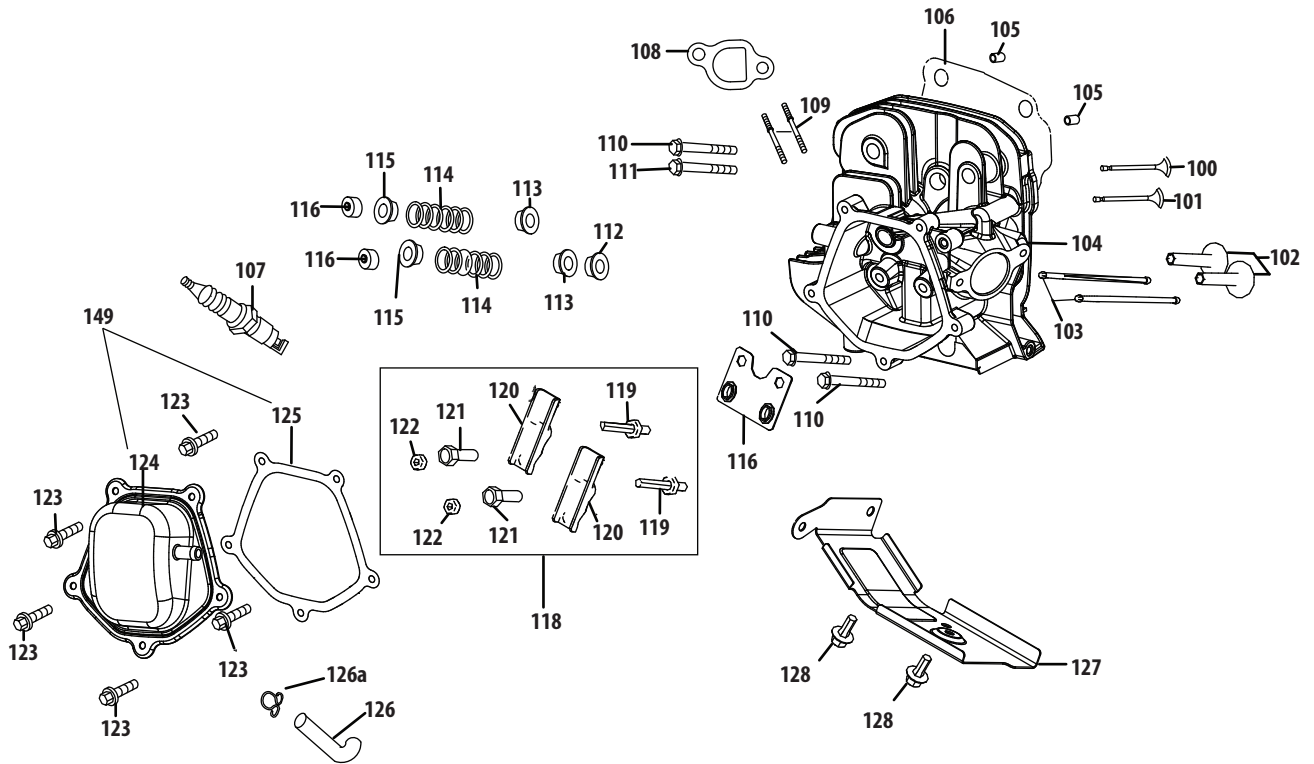

483-SUA Cylinder Head

483-SUA Cylinder Head

Ref.	Part Number	Description	Ref.	Part Number	Description
100	951-11337	Valve Kit	120	951-11966	Rocker Arm
101	951-11337	Valve Kit	121	751-11123	Adjusting Nut ,Valve
102	951-11962	Tappet	122	751-11124	Nut Pivot Locking
103	951-11335	Push Rod	123	710-05054	Valve Cover Bolt
104	951-12555	Cylinder Head Kit (Incl.106,110-112,125)	125	951-11967	Valve Cover Gasket
105	715-04097	Dowel Pin 12x20	124	951-11220	Valve Cover
106	951-11963	Gasket Cylinder Head	126	951-11221	Breather Hose
107	951-10292	Spark Plug/F6Rtc	126a	726-04101	Breather Hose Clamp
108	951-11212	Exhaust Pipe Gasket	127	951-11317	Air Shield
109	710-04964	Stud M8x48.5	128	710-04915	Bolt M6x12
109	951-11207	Muffler Stud Assembly	149	951-11333	Valve Cover Kit
110	710-05053	Bolt M10x1.25x87		952Z483-SUA	Complete Engine
111	710-05390	Bolt M10x1.25x65		951-11331	Gasket Kit - External (Incl.79,108,125,131-133)
112	951-11964	Intake Valve Seal		951-11330A	Gasket Kit - Complete (Incl.53,60,65,79,81,106, 108,125,131-133)
113	951-12077	Valve Spring Retainer		951-11329B	Cylinder Head Assembly (Incl.100,101,104,106,108-110, 112,114-117,119-122,125, 129,130-132)
114	951-12078	Valve Spring			
115	951-12080	Retainer Ex.Valve Spring			
116	951-12081	Adjuster Exh Valve			
117	951-11965	Push Rod Guide			
118	951-11981	Rocker Arm Assembly			
119	710-04962	Bolt Pivot