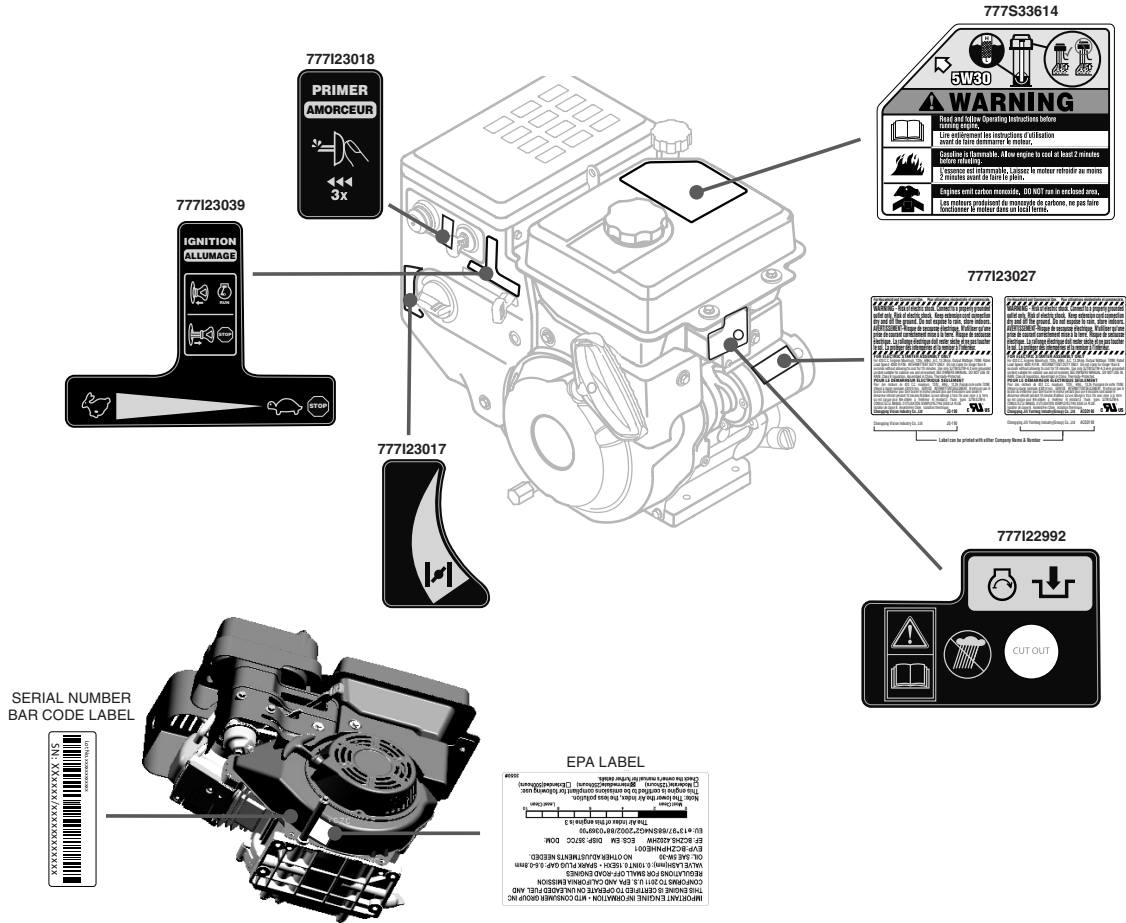

483-SUA Cylinder Head

Ref.	Part Number	Description	Ref.	Part Number	Description
100	951-11337	Valve Kit	120	951-11966	Rocker Arm
101	951-11337	Valve Kit	121	751-11123	Adjusting Nut ,Valve
102	951-11962	Tappet	122	751-11124	Nut Pivot Locking
103	951-11335	Push Rod	123	710-05054	Valve Cover Bolt
104	951-12555	Cylinder Head Kit (Incl.106,110-112,125)	125	951-11967	Valve Cover Gasket
105	715-04097	Dowel Pin 12x20	124	951-11220	Valve Cover
106	951-11963	Gasket Cylinder Head	126	951-11221	Breather Hose
107	951-10292	Spark Plug/F6Rtc	126a	726-04101	Breather Hose Clamp
108	951-11212	Exhaust Pipe Gasket	127	951-11317	Air Shield
109	710-04964	Stud M8x48.5	128	710-04915	Bolt M6x12
109	951-11207	Muffler Stud Assembly	149	951-11333	Valve Cover Kit
110	710-05053	Bolt M10x1.25x87		952Z483-SUA	Complete Engine
111	710-05390	Bolt M10x1.25x65		951-11331	Gasket Kit - External (Incl.79,108,125,131-133)
112	951-11964	Intake Valve Seal		951-11330A	Gasket Kit - Complete (Incl.53,60,65,79,81,106, 108,125,131-133)
113	951-12077	Valve Spring Retainer		951-11329B	Cylinder Head Assembly (Incl.100,101,104,106,108-110, 112,114-117,119-122,125, 129,130-132)
114	951-12078	Valve Spring			
115	951-12080	Retainer Ex.Valve Spring			
116	951-12081	Adjuster Exh Valve			
117	951-11965	Push Rod Guide			
118	951-11981	Rocker Arm Assembly			
119	710-04962	Bolt Pivot			

483-SUA Label Map