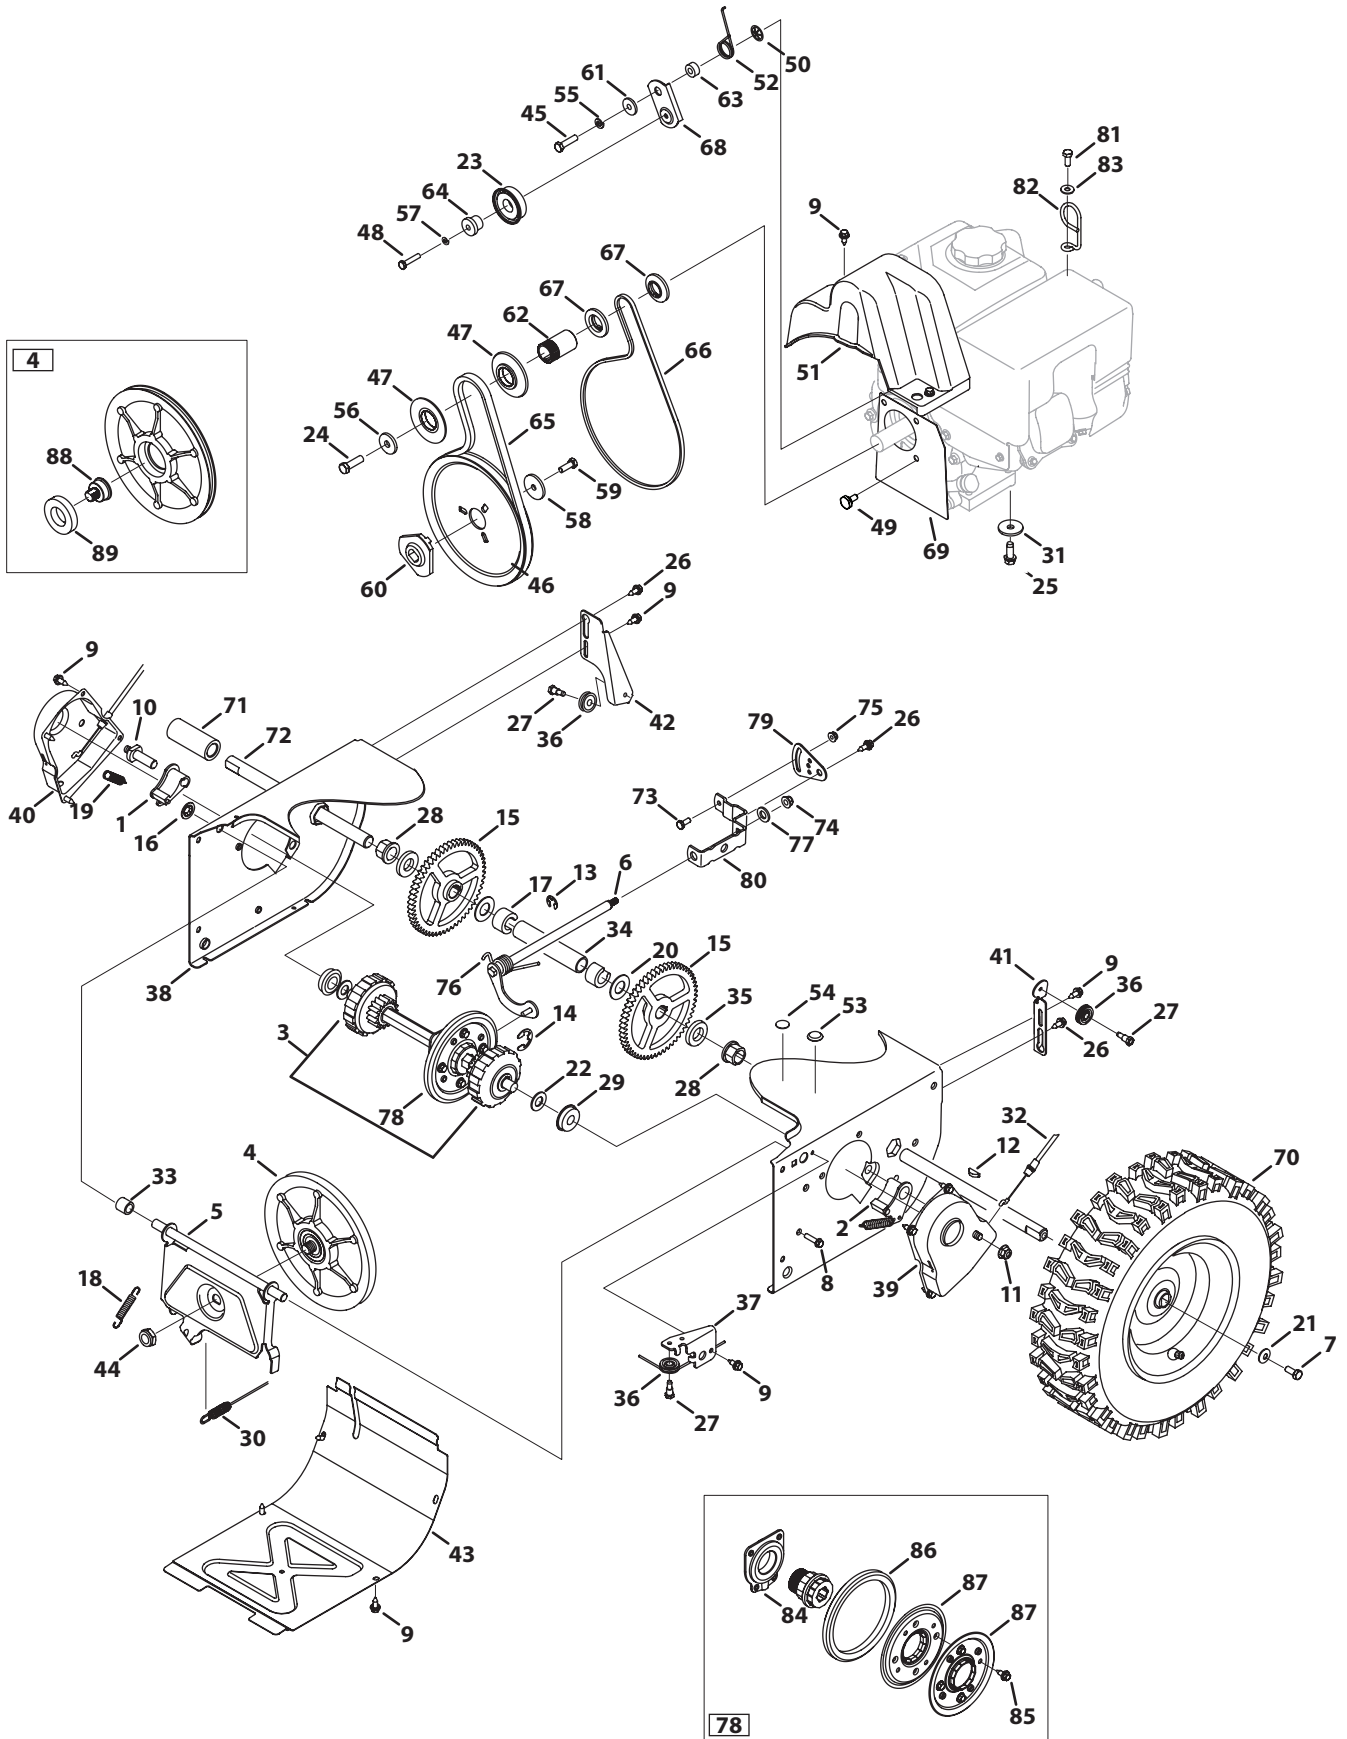

Drive System

Ref.	Part Number	Description
1	618-04287	Dogg Assembly, RH
2	618-04288	Dogg Assembly, LH
3	918-04322A	Drive Shaft Assembly
4	656-04055	Friction Wheel Disc Assembly
5	684-04154B	Friction Wheel Support Bracket
6	684-04156A	Rod Shift Assembly
7	710-0627	Hex Head Screw, 5/16-24 x .750
8	710-0788	Screw, 1/4-20 x 1.000
9	710-1652	Screw, 1/4-20 x .625
10	711-1268B	Actuator Shaft
11	712-04065	Nut, Flangelock, 3/8-16
12	914-0126	Hi-Pro Key, 3/16 x 3/4 DIA
13	916-0104	E-Ring
14	716-0136	Retainer Ring
15	917-04210	Gear, 56T
16	726-0221	Nut, Speed, .500
17	731-05297	Spacer, .76 x .75
18	932-0264	Extension Spring, .380 x 2.500
19	732-04345	Extension Spring, .500 x 1.71
20	736-0188	Washer, Flat, .76 x 1.49
21	736-0242	Washer, Bell, .340 x .872
22	736-0626	Washer, Flat, .58 x 1.125
23	684-04169	Idler Pulley Assembly
24	710-0191	Hex Head Screw, 3/8-24 x 1.25
25	710-0654A	Taptite Sems Screw, 3/8-16 x 1.000
26	738-04184A	Screw, Shoulder, .368 x .113 x 1/4-20
27	738-0924A	Screw, Shoulder, .340 x .335 x 1/4-28
28	941-0245	Hex Flange Bearing, .75 ID
29	741-04076	Ball Bearing, .5625 x 1.375 x .4375
30	946-04229B	Drive Clutch Cable
31	736-0320	Washer, Flat, .38 x 1.38
32	946-0956B	Steering Cable
33	748-0190	Spacer, .508 x .75
34	750-04474	Axle Support Tube
35	750-0767	Spacer, Axle
36	756-0625	Cable Roller
37	790-00096	Auger Cable Guide Bracket
38	790-00183B	Wheel Drive Frame
39	790-00185	Shaft Retainer, LH
40	790-00186	Shaft Retainer, RH

Ref.	Part Number	Description
41	790-00206A	Auger Clutch Cable Guide Bracket
42	790-00207B	Drive Clutch Cable Guide Bracket
43	790-00316	Frame Cover
44	712-0417A	Nut, Flange, 5/8-18
45	710-0672	Hex Head Screw, 5/16-24 x 1.25
46	756-04109	Auger Pulley, 8.1 x .5
47	756-04113	Pulley, Half, 2.600
48	710-0809	Taptite Screw, 1/4-20 x 1.250
49	738-04439	Shoulder Screw, .500 x .145
50	926-04012	Nut, Push-On, .25 Dia.
51	731-06401	Belt Cover, (526/528/530 SWE)
—	731-05353	Belt Cover (524 SWE)
52	732-04308A	Spring, Torsion, .850 x .333
53	735-04099	Plug, 3/8 ID
54	735-04100	Plug, 1/2 ID
55	936-0119	Washer, Lock, 5/16
56	736-0247	Washer, Flat, .406 x 1.25
57	936-0329	Washer, Lock, 1/4
58	736-0505	Washer, Flat, .34 x 1.50
59	710-1245B	Hex Head Screw, 5/16-24 x .875
60	748-04053A	Pulley Adapter, .75 DIA
61	748-04112B	Spacer, Shoulder, .3175 x .500
62	750-04303	Spacer, .875 x 1.185
63	750-04477A	Spacer, .340 x .750
64	750-04571	Spacer, Shoulder, .260 x .785
65	954-04195	Belt, .500 x 37 (526/528/530 SWE)
—	954-04050	Belt, .500 x 35.06 (524 SWE)
66	954-04201A	Belt, 3/8 x 35.68 (526/528/530 SWE)
—	954-04260	V Belt, 3/8 x 34.4 (524 SWE)
67	756-04252	Pulley, Half, 3/8 x 1.7160
68	790-00208C	Drive Idler Bracket
69	790-00332	Cover Plate (526/528/530 SWE)
—	790-00289A	Cover Plate (524 SWE)
70	634-04136-0931	Wheel, LH (528 SWE, 530 SWE)
—	634-04137-0931	Wheel, RH (528 SWE, 530 SWE)
—	634-04147A-0931	Wheel, LH (524 SWE, 526 SWE)
—	634-04148A-0931	Wheel, RH (524 SWE, 526 SWE)
71	731-04873	Spacer, 1.25 x .75 x 3.00
72	938-04180	Axle, .75 x 11.12
73	710-0751	Hex Head Screw, 1/4-20 x .620