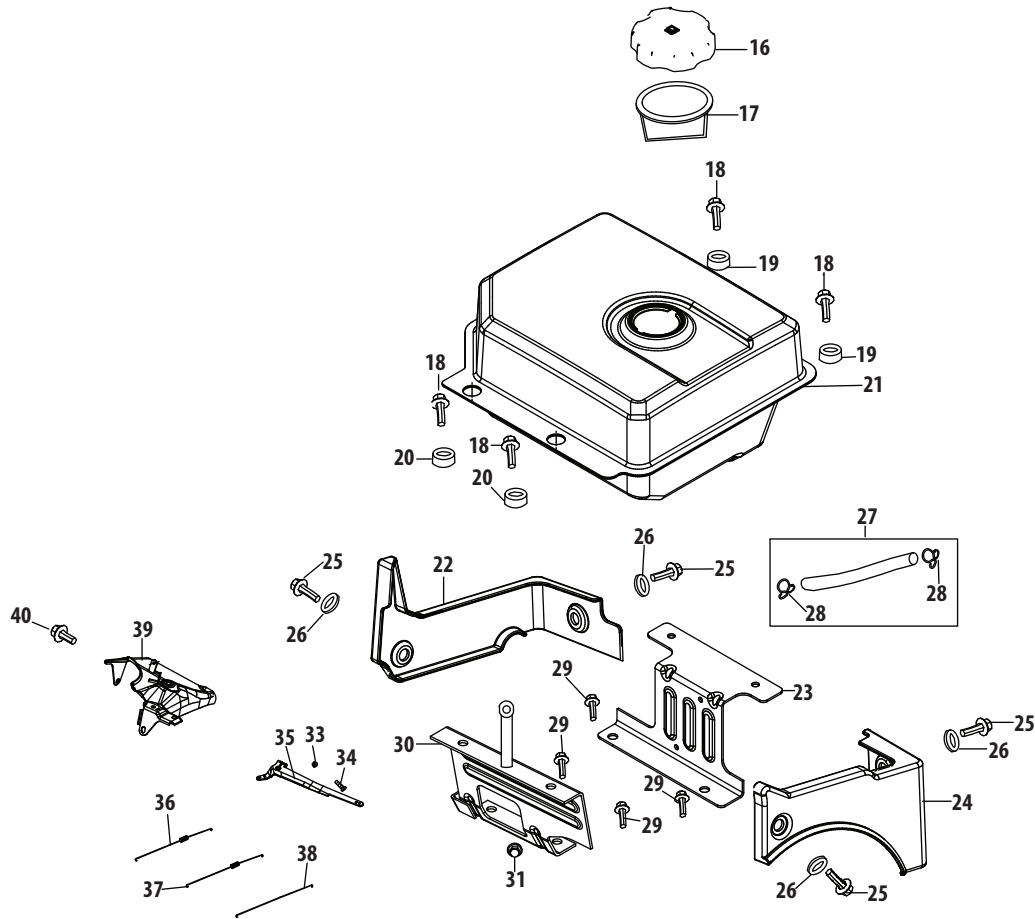

483-SUA Fuel Tank & Mounting

Ref.	Part Number	Description
16	951-12532	Fuel Cap Assembly
17	951-11933	Fuel Level Indicator
18	710-04970	Bolt M8x20
19	750-05312	Bush Gas Tank
20	750-05313	Bush Gas Tank
21	951-11201	Fuel Tank Assembly
22	951-11319	Left Trim Plate
23	951-11318	Rear Mainting Bracket Assy.
24	951-11351	Right Trim Plate
25	710-04968	Bolt M6x16
26	736-04452	Bush
27	951-11336	Fuel Hose Kit
28	951-11700	Fuel Hose Clamp

Ref.	Part Number	Description
29	710-04921	Bolt M8x14
30	951-11182	Gas Tank Support Bracket
31	712-04219	Nut M8
33	712-04212	Nut M6
34	710-04908	Governor Arm Bolt
35	951-11307	Governor Arm
36	951-11306	Governor Spring
37	951-11203	Throttle Linkage Spring
38	951-11309	Throttle Linkage
39	951-11311	Primer Bracket
40	710-04916	Bolt M6x14
N/S	951-10651	Fuel Tank Nipple