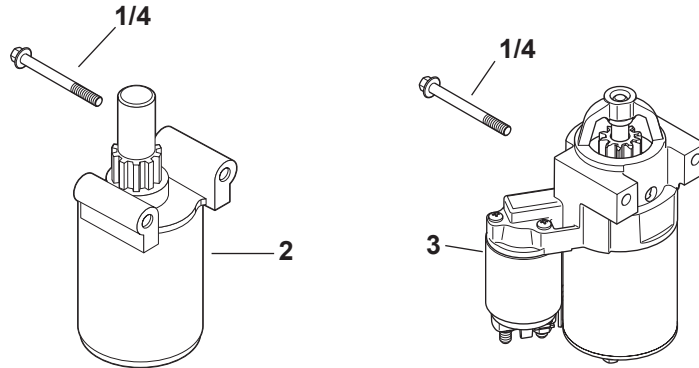

Ref.	Part Number	Description
2	KH-32-098-01-S	Starter Assembly
4	KH-M-851080-S	Flg. Screw, M8 X 1.25 X 80