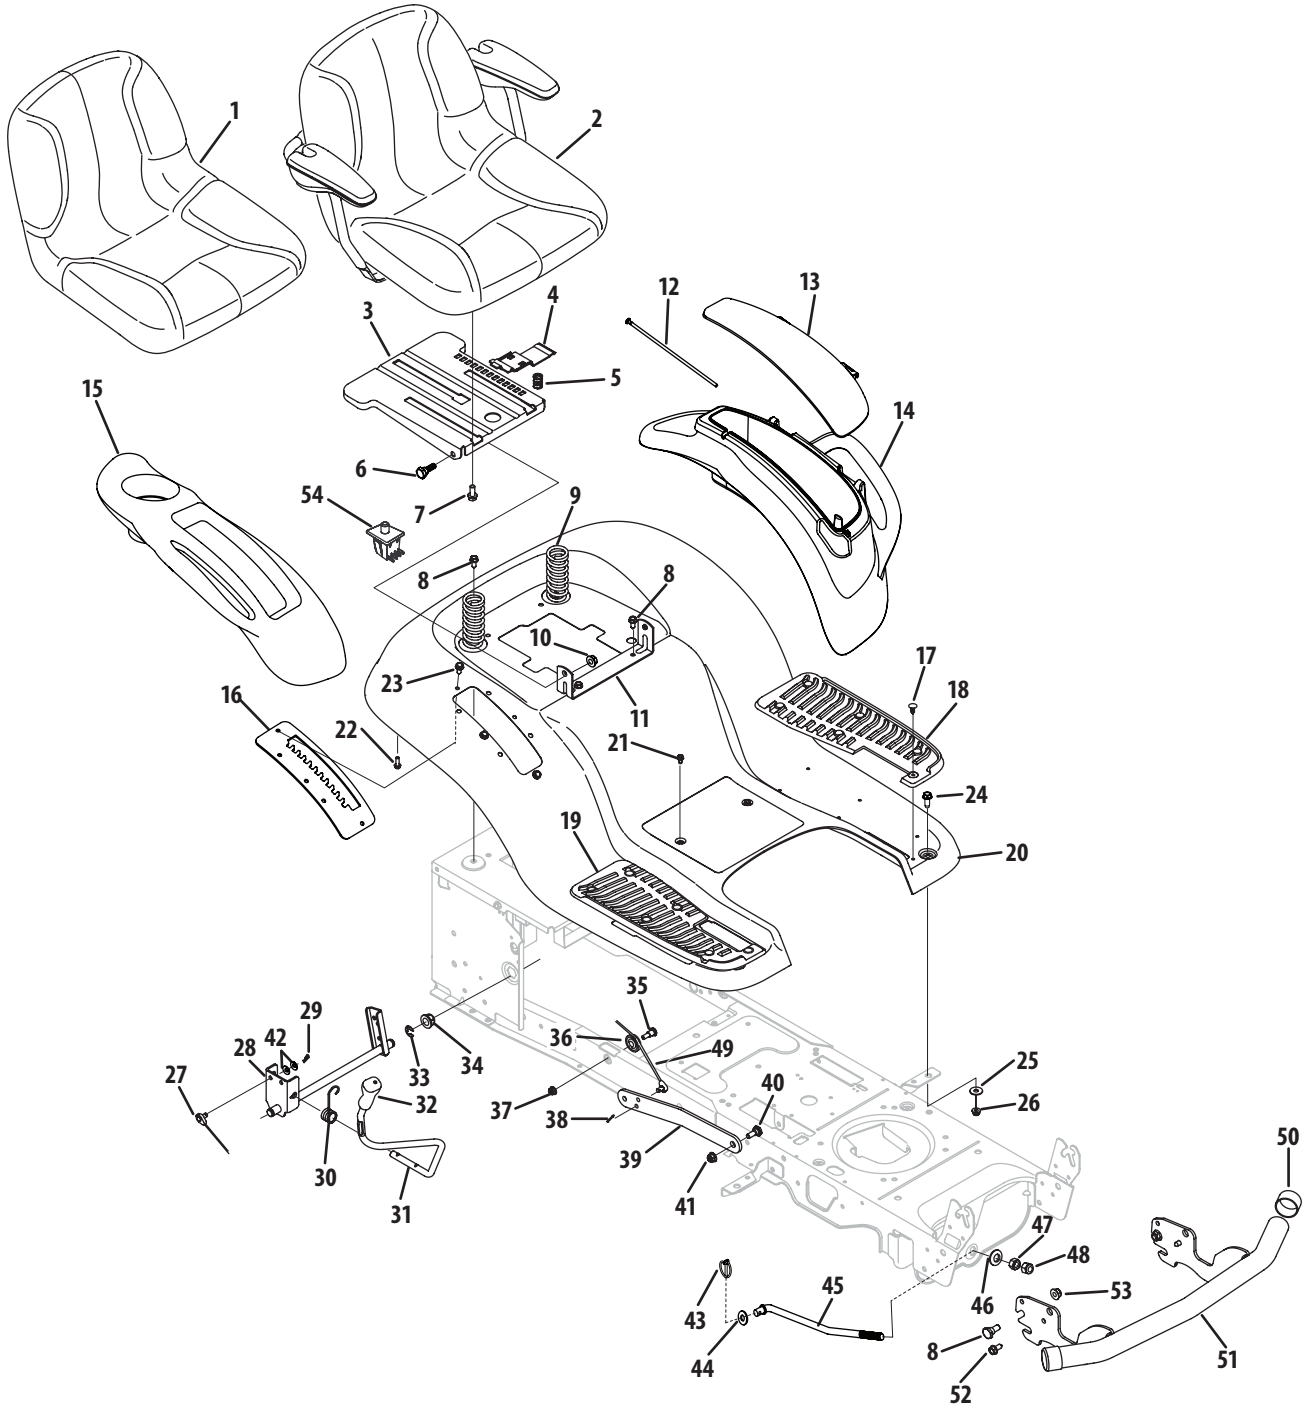

Seat, Fender & Deck Lift

Seat, Fender & Deck Lift

Ref.	Part Number	Description	Ref.	Part Number	Description
1	757-04091	High-Back Chair (Aus.)	28	683-04223-0637	Lift Shift Assembly, U.S. SLTX1050
2	757-04062	High-Back Chair (U.S.)	—	683-04301-0637	Lift Shift Assembly, U.S. & Aus. SLTX1054
—	757-04046	Seat Arms	29	914-0104	Cotter Pin, .072 x 1.13
—	710-1611B	Screw, 5/16-18 x .750	30	732-0874	Torsion Spring
3	783-06049-4021	Seat Mounting Bracket	31	747-04962A	Lift Handle
4	783-06050	Seat Adjustment Lever	32	720-0311	Handle Grip
5	732-04563	Compression Spring, .68 x 1.065 x .055	33	716-0106A	E-Type Ring
6	938-0296	Shoulder Screw, 5/16-18 x .437 x .268	34	941-0225	Hex Flange Bearing
7	710-04482	Hex Flange Bolt, 3/8-16 x .875	35	738-0138A	Shoulder Screw, 5/16-18 x .437 x .470
8	710-04484	Hex Washer Screw, 5/16-18 x .750	36	756-04331	Cable Roller Pulley
9	732-04561	Compression Spring, 1.71 x 3.735 x .238	37	712-04063	Flange Lock Nut, 5/16-18
10	712-3004A	Flange Lock Nut, 5/16-18	38	714-04040	Bow-Tie Cotter Pin
11	783-06088-4021	Seat Pivot Bracket	39	783-05546-0637	Lift Arm
12	747-05039	Door Pin LH Pod	40	938-0380	Shoulder Bolt, 3/8-16 x .500 x .270
13	731-06584	Fender Cover Door	41	712-04065	Flange Lock Nut, 3/8-16
14	731-06676	Fender Cover, LH	42	736-0105	Washer, .401 x .870 x .063
15	731-06700	Fender Cover, RH	43	753-04070	Lynch Pin
16	783-06039-0637	Lift Adjustment Bracket	44	936-0179	Flat Washer, 1/2 x 1.25 x .10
17	726-3046	Ratchet Clip	45	747-05067A	Deck Lift Rod
18	735-04137	Foot Pad, LH	46	736-0317	Bell Washer
19	735-04139	Foot Pad, RH	47	912-0206	Hex Nut, 1/2-13
20	783-06118-4021	Fender	48	712-3083	Hex Lock Nut, 1/2-13
21	710-0599	Hex Washer Screw, 1/4-20 x .500	49	746-0968	Lift Cable
22	710-0895	Hex Washer Screw, 1/4-15 x .750	50	731-05674	Bumper Cap
23	710-04484	Hex Washer Screw, 5/16-18 x .750	51	683-04219B-0637	Universal Bumper Assembly
24	710-1260A	Hex Washer Screw, 5/16-18 x .750	52	738-0143	Shoulder Bolt, 3/8-16 x .496 x .336
25	736-3078	Flat Washer, .344 x 1.0 x .063	53	712-04065	Flange Lock Nut, 3/8-16
26	712-04063	Flange Lock Nut, 5/16-18	54	925-04040	Seat Switch
27	746-0968	Lift Cable