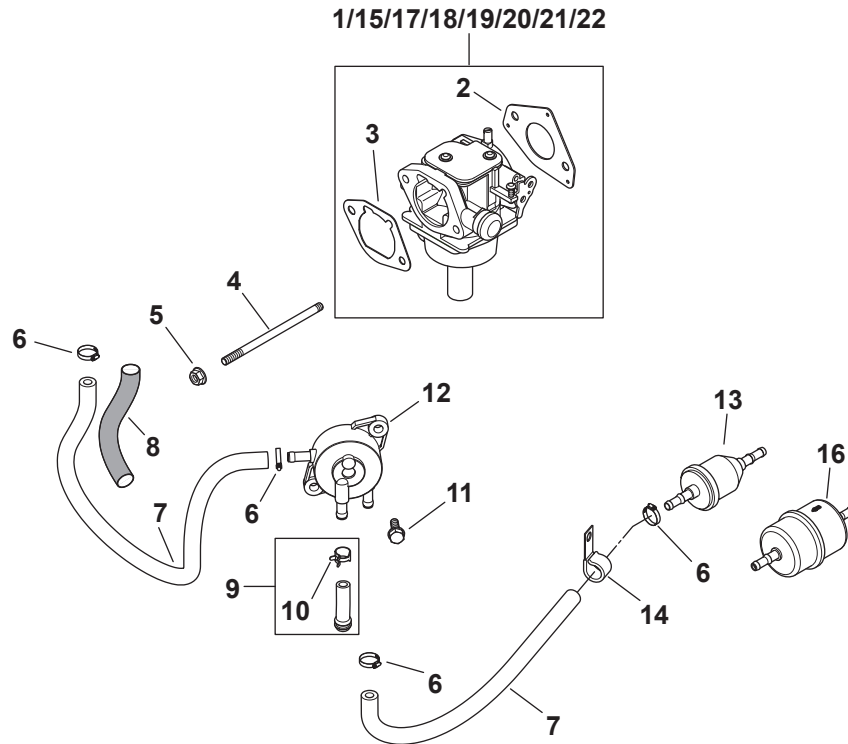

Ref.	Part-Number	Description
1	KH-32-853-12-S	Carburetor Kit, 22mm KEIHIN (Inc. 2 & 3)
4	KH-M-629105-S	Stud, M6 x 1.0 x 106
5	KH-M-641060-S	Flg. Nut, M6 x 1.0
6	KH-25-237-14-S	Hose Clamp, ½
7	KH-25-111-34-S	Fuel Line
11	KH-24-086-12-S	Tap Screw, M6 x 1.7 x 18
12	KH-24-393-16	Fuel Pump

Ref.	Part-Number	Description
13	KH-25-050-2-S	Fuel Filter
14	KH-47-154-01-S	Cable Clip
N/A	KH-24-757-36-S	Choke Repair Service Kit (Inc. 2 & 3)
N/A	KH-24-757-38-S	Gasket Repair Service Kit (Inc. 2 & 3)
N/A	KH-24-757-44-S	Float Kit (Inc. 2 & 3)
N/A	KH-24-757-45-S	Solenoid Valve Repair Kit (Inc. 2 & 3)
N/A	KH-24-757-46-S	Overhaul Repair Kit (Inc. 2 & 3)