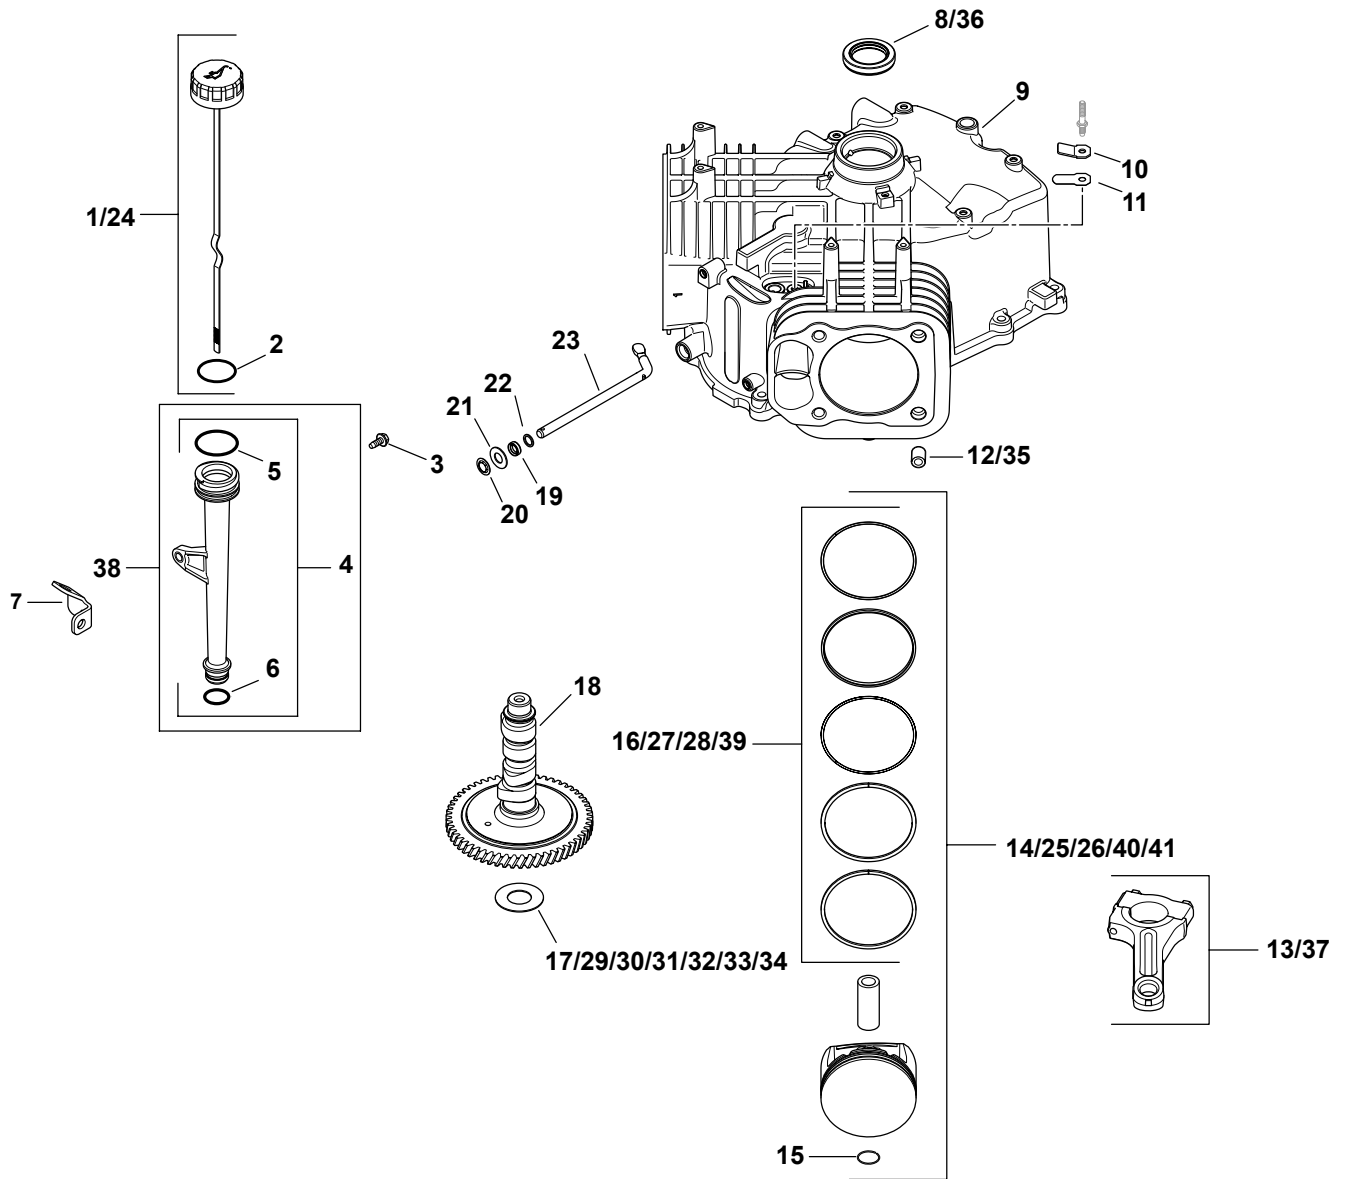

Kohler SV730-0011 Crankcase

Ref.	Part Number	Description
1	KH-32-038-01-S	Dipstick (Inc. 2)
2	KH-25-153-02-S	Dipstick O-Ring
3	KH-M-545013-S	Flg. Thd. Frm. Screw, M5 x 0.8 x 13
7	KH-24-126-19	Oil Fill Tube Bracket
10	KH-24-018-04-S	Breather Reed Retainer
11	KH-12-402-02	Breather Reed
12	KH-24-380-16-S	Use KH-24-380-16-S Pin
14	KH-25-874-01-S	Piston w/ Ring Set Kit (Inc 15 & 16)
15	KH-24-018-01-S	Piston Pin Retainer
17	KH-12-422-07-S	Camshaft Shim (White .028")
18	KH-32-012-01-S	Camshaft Kit (Inc. KH-25-357-14-S)
19	KH-28-032-09-S	Governor Cross Shaft Seal
20	KH-24-018-09-S	Ring Retainer
21	KH-M-931010-S	Flat Washer, 9mm
22	KH-24-468-15-S	Flat Washer, 1¹/₂"
23	KH-24-144-38-S	Governor Cross Shaft
24	KH-24-038-04-S	Dipstick Assembly
25	KH-25-874-03-S	Piston w/ Ring Set Kit (0.25) 83mm
28	KH-24-108-06-S	Use KH-24-108-16-S Ring Set
29	KH-12-422-08-S	Camshaft Shim (Blue .03")
30	KH-12-422-09-S	Camshaft Shim (Red .032")
31	KH-12-422-10-S	Camshaft Shim (Yellow .034")
32	KH-12-422-11-S	Camshaft Shim (Green .036")
33	KH-12-422-12-S	Camshaft Shim (Gray .038")
34	KH-12-422-13-S	Camshaft Shim (Black .04")
36	KH-24-032-19-S	Oil Seal (Helix Lip)
37	KH-24-067-24-S	Connecting Rod (Std)
38	KH-25-123-07-S	Tube Assembly (Inc. 4-6)
39	KH-24-108-14-S	Ring Set (Std)
40	KH-32-874-09-S	Use KH-24-874-27-S Kit
N/A	KH-25-357-14-S	Camshaft Lubricant