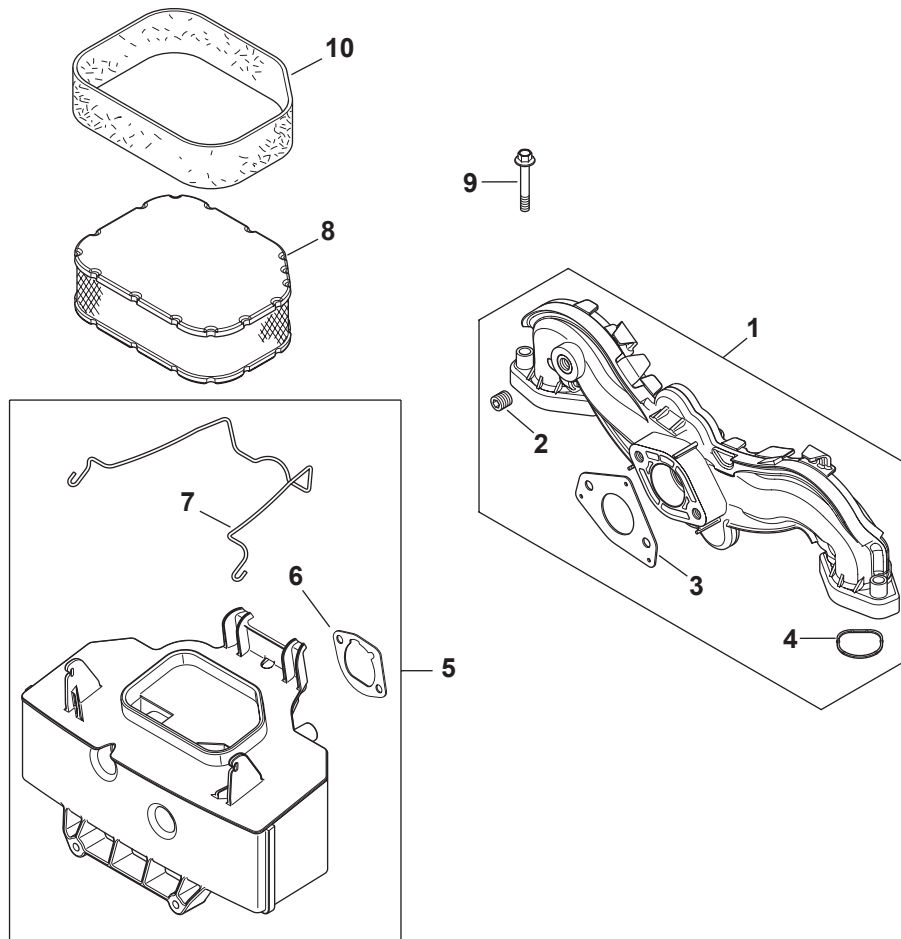

Kohler SV730-0011 Air Intake/Filtration

Ref.	Part Number	Description
1	KH-24-164-91-S	Intake Manifold Kit (Inc. 2-4)
2	KH-24-041-52-S	Carburetor Gasket
3	KH-24-153-27-S	Intake Port O-Ring
4	KH-25-139-60-S	Ctsk. Pipe Plug, 1/8
5	KH-32-094-04-S	Air Cleaner Base Kit (Inc. 5 & 6)
6	KH-24-041-14	Air Cleaner Base Gasket
7	KH-32-344-02-S	Air Cleaner Element Latch
8	KH-32-883-03-S1	Air Filter Element
9	KH-M-651040-S	Flg. Screw, M6 x 1.0 x 40
10	KH-32-883-05-S1	Pre-Cleaner Element