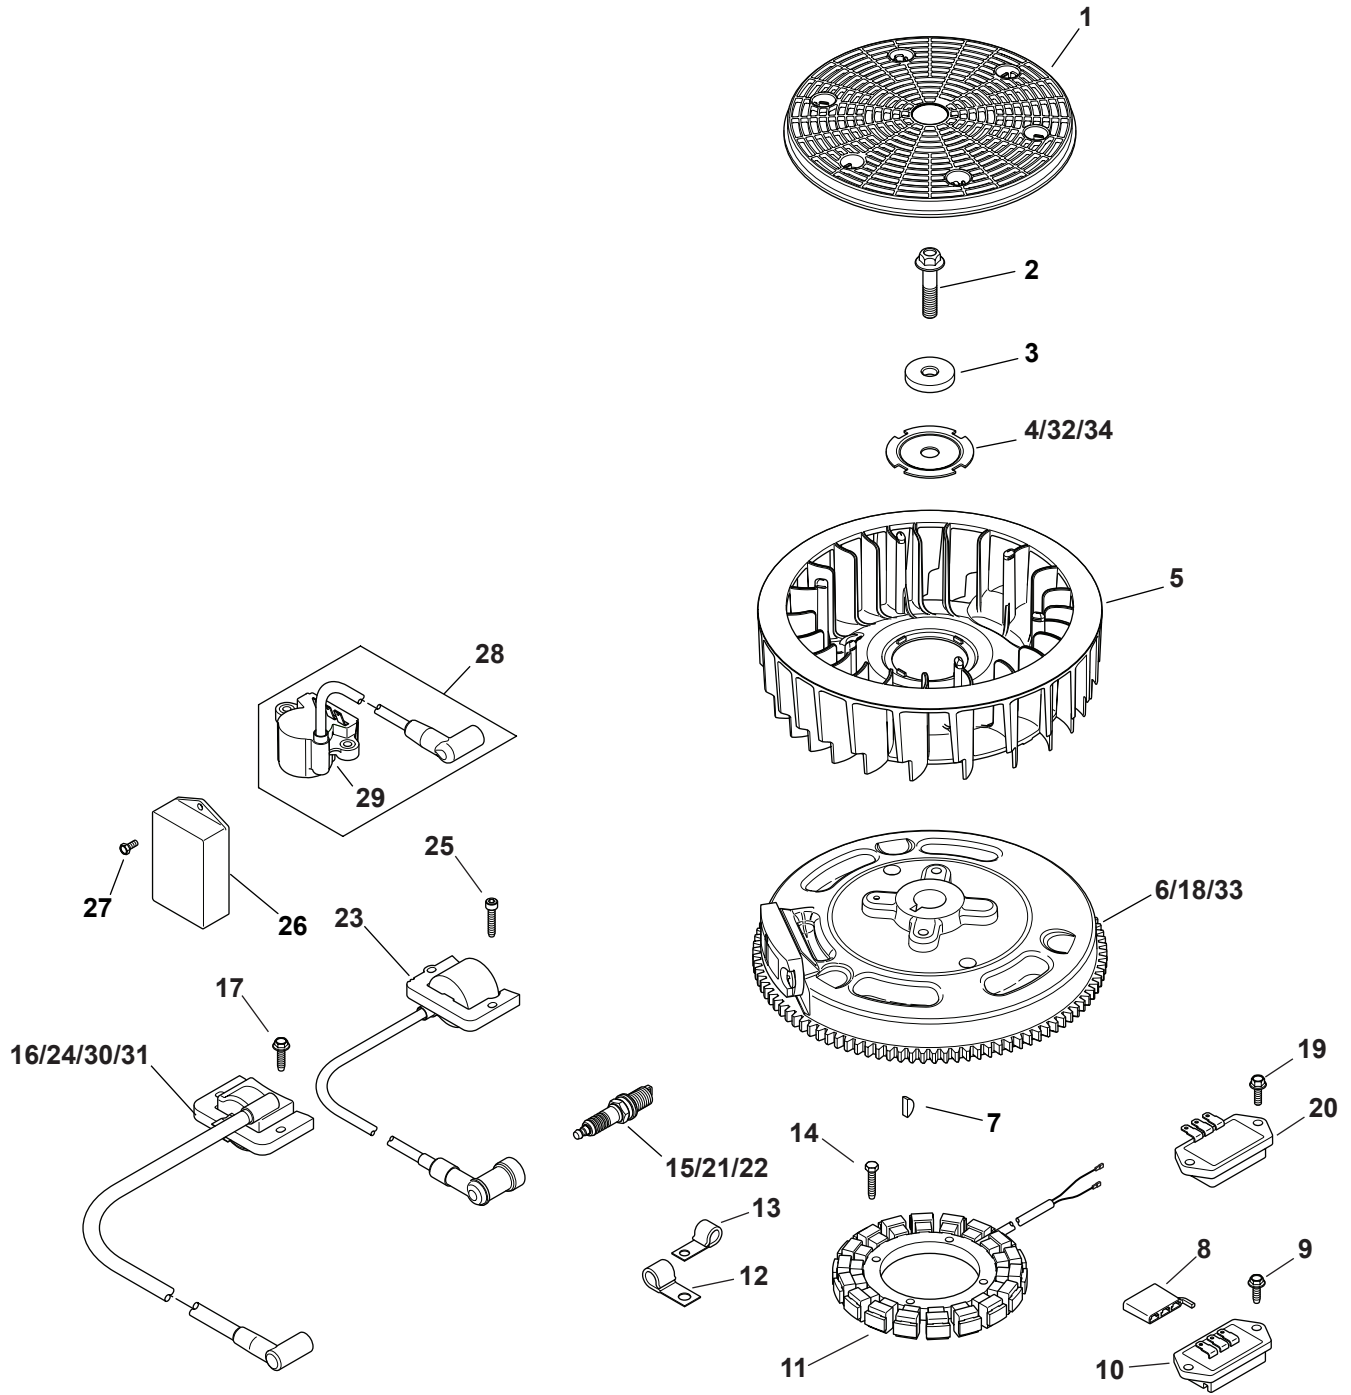

Kohler SV730-0011 Ignition/Electrical

Kohler SV730-0011 Ignition/Electrical

Ref.	Part Number	Description
1	KH-32-162-03-S	Grass Screen
2	KH-12-086-14	Flg. Screw, M10 x 1.5 x 45
3	KH-12-468-03	Flat Washer, ¹³/₃₂
4	KH-20-146-05-S	Fan Mounting Plate
5	KH-32-157-01-S	Fan
6	KH-32-025-16-S	Flywheel Assembly
7	KH-X-42-15	Key, ³/₁₆ x ⁵/₈
8	KH-25-155-41-S	Connector
11	KH-237878	15 Amp Stator Kit (Inc. KH-25-452-01-S)
14	KH-M-548025-S	Thd. Frm. Screw, M5 x 0.8 x 25
15	759-3336	Spark Plug
16	KH-24-584-45-S	Ignition Module Kit
17	KH-M-545020-S	Flg. Thd. Frm. Screw, M5 x .8 x 20
N/A	KH-25-454-03-S	Wire Tie
N/A	KH-32-176-14-S	Wire Harness Kit
N/A	KH-25-454-05-S	Tie
N/A	KH-25-452-01-S	Terminal