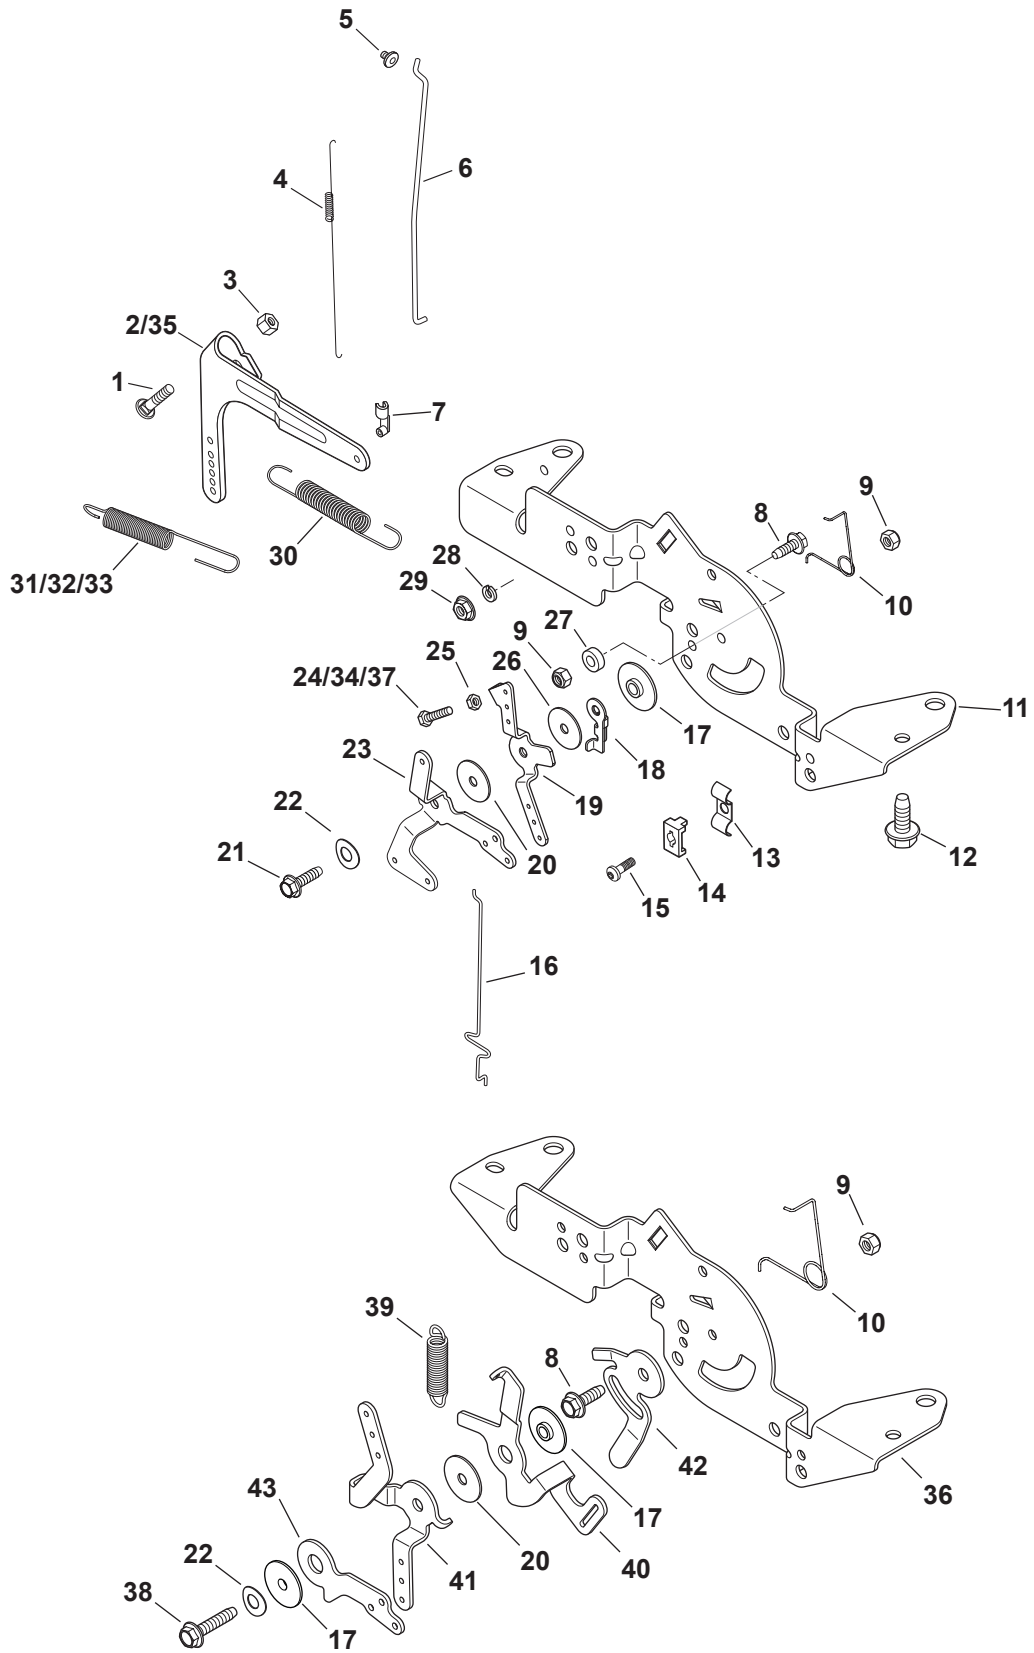

Kohler SV730-0011 Engine Controls

Kohler SV730-0011 Engine Controls

Ref.	Part-Number	Description
1	KH-24-211-03-S	Rd. Hd. Sq. Neck Bolt, M6 x 1.0 x 25
3	KH-M-641060-S	Flg. Nut, M6 x 1.0
4	KH-24-089-01	Linkage Spring
5	KH-25-158-08	Linkage Retaining Bushing
6	KH-24-079-04	Throttle Linkage
7	KH-25-158-11	Throttle Linkage Bushing
12	KH-M-645016-S	Flg. Thd. Frm. Screw, M6 x 1.0 x 16
13	KH-47-237-02	Dual Conduit Clamp
15	KH-24-086-43-S	Lbd. Thd. Frm. Screw, M5 x 0.8 x 16
16	KH-24-079-22-S	Choke Linkage
30	KH-24-089-55-S	Governor Spring
33	KH-24-089-18	Governor Spring
35	KH-24-090-51-S	Governor Lever