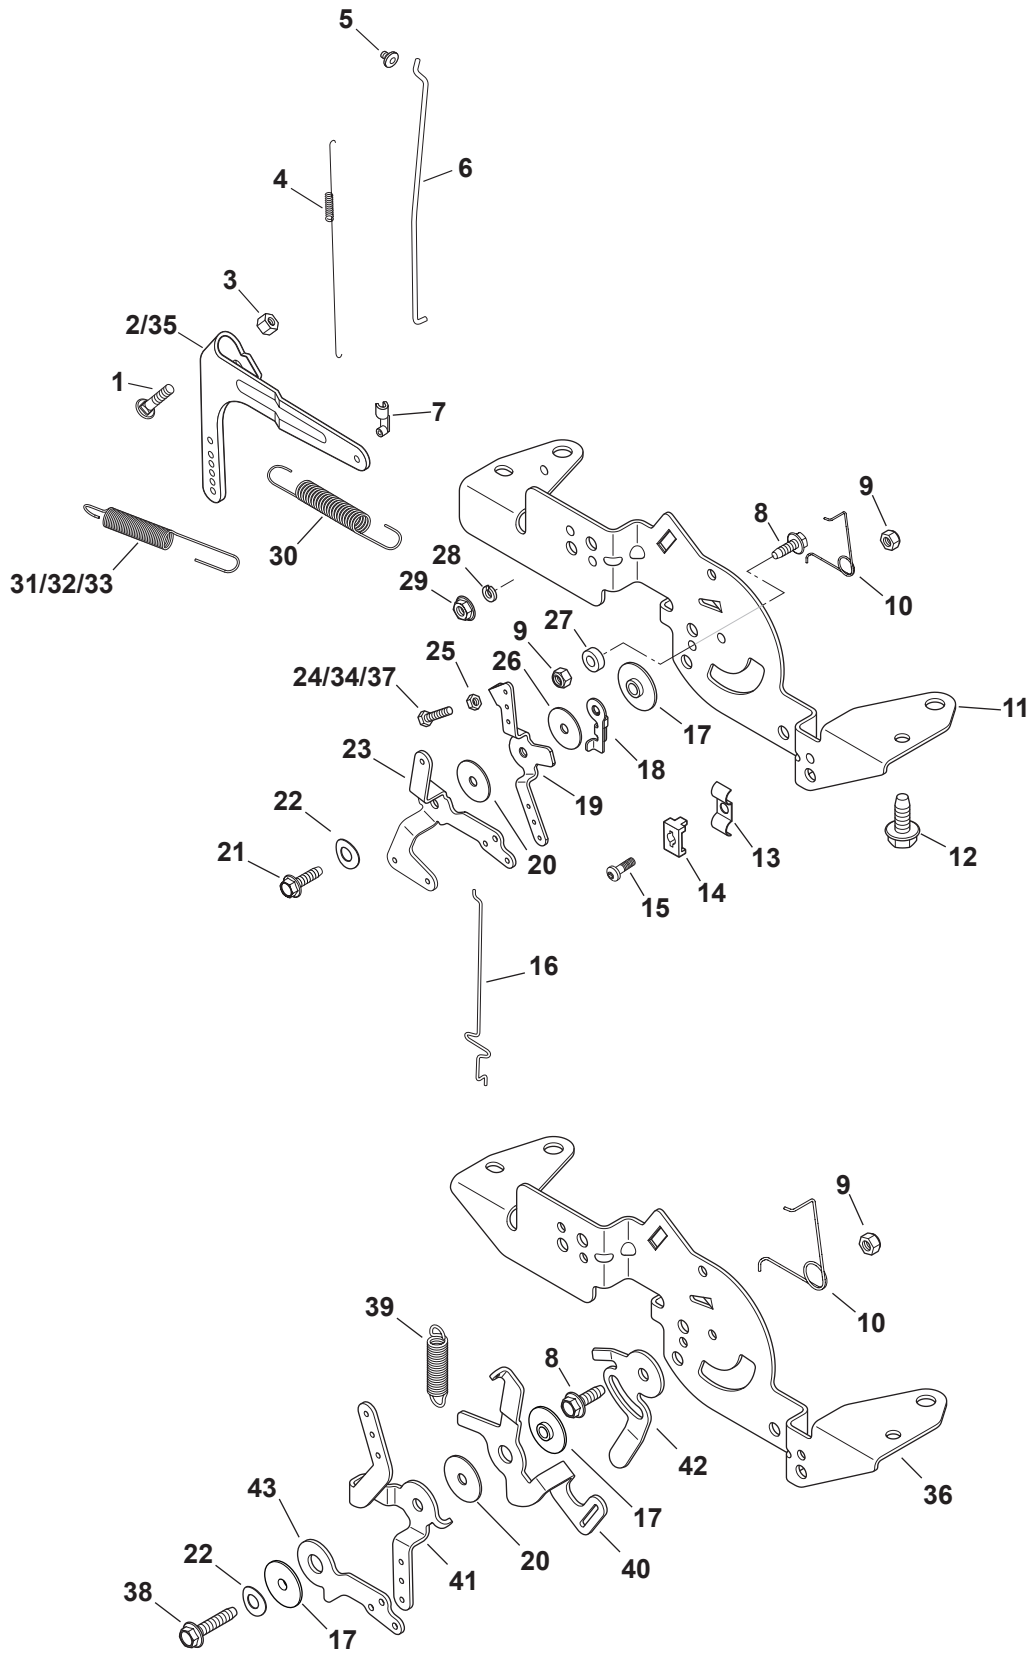

Kohler SV730-0039 Engine Controls

Kohler SV730-0039 Engine Controls

Ref.	Part-Number	Description
1	KH-24-211-03-S	Rd. Hd. Sq. Neck Bolt, M6 x 1.0 x 25
3	KH-M-641060-S	Flg. Nut, M6 x 1.0
4	KH-24-089-01-S	Linkage Spring
5	KH-25-158-08-S	Linkage Retaining Bushing
6	KH-24-079-04-S	Throttle Linkage
7	KH-25-158-11-S	Throttle Linkage Bushing
12	KH-M-645016-S	Flg. Thd. Frm. Screw, M6 x 1.0 x 16
13	KH-47-237-02-S	Dual Conduit Clamp
15	KH-24-086-43-S	Lbd. Thd. Frm. Screw, M5 x 0.8 x 16
16	KH-24-079-22-S	Choke Linkage
30	KH-24-089-55-S	Governor Spring
33	KH-24-089-18-S	Governor Spring
35	KH-24-090-51-S	Governor Lever