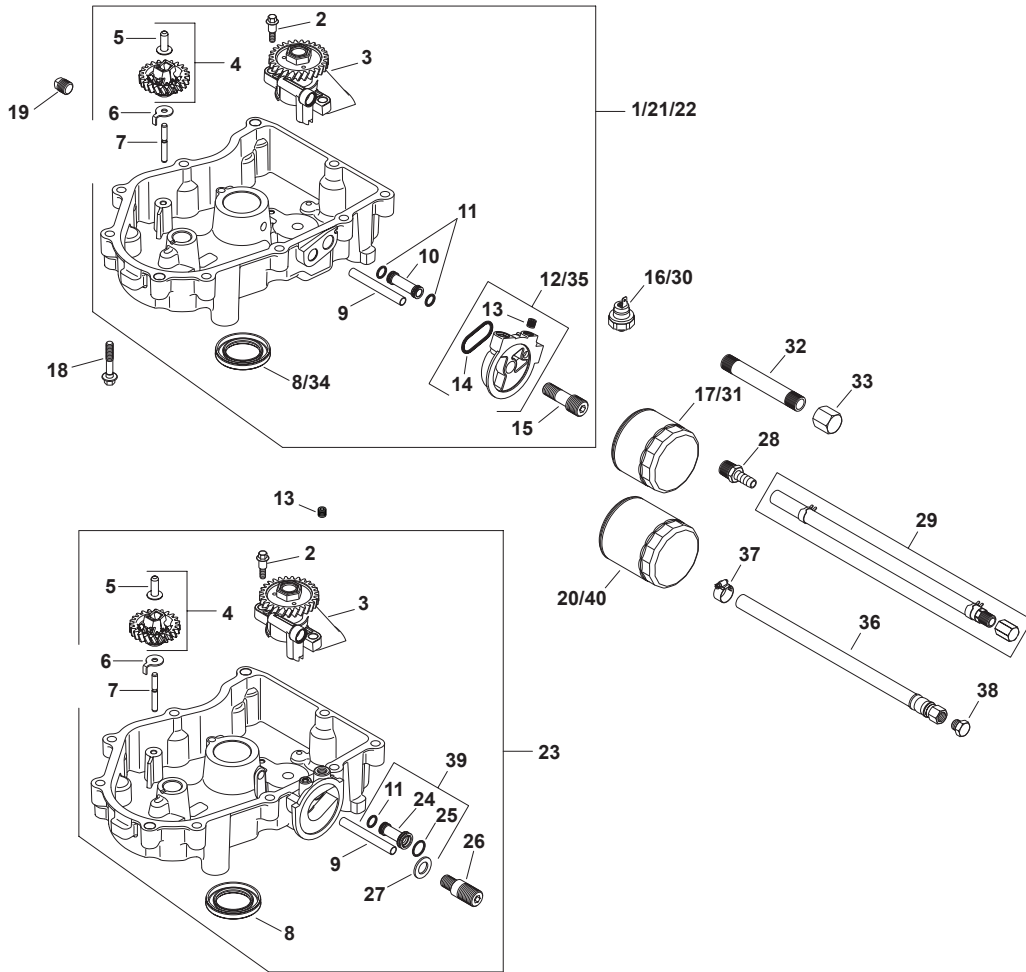

Kohler SV730-0039 Oil Pan/Lubrication

Ref.	Part Number	Description
2	KH-32-086-01-S	Shd. Thd. Frm. Screw, M6 x .0 x 6.5
3	KH-32-393-10-S	Oil Pump Assembly
4	KH-24-043-12-S	Governor Gear Kit w/ Pin (Inc. 5)
5	KH-12-380-01-S	Governor Regulating Pin
6	KH-24-448-02-S	Locking Tab
7	KH-12-144-02-S	Governor Gear Shaft
8	KH-25-032-06-S	Oil Seal
9	KH-32-123-01-S	Oil Feed Tube - Filter To Pan
11	KH-24-153-01-S	Oil Pick-Up O-Ring
16	KH-25-099-27-S	Oil Pressure Switch

Ref.	Part Number	Description
17	KH-12-050-01	Oil Filter
18	KH-24-086-17-S	Flg. Screw, M8 x 1.25 x 45
19	KH-25-139-57-S	Sq. Hd. PipePlug, 3/8
23	KH-32-199-07-S	Oil Pan Assembly (Inc. 2-9, 11, 24-27)
24	KH-32-123-06-S	Oil Feed Tube
25	KH-32-153-05-S	O-Ring
26	KH-32-136-05-S	Oil Filter Nipple
27	KH-32-468-02-S	Flat Washer
39	KH-32-123-09-S	Oil Feed Tube Assembly (Inc. 11, 24 & 25)