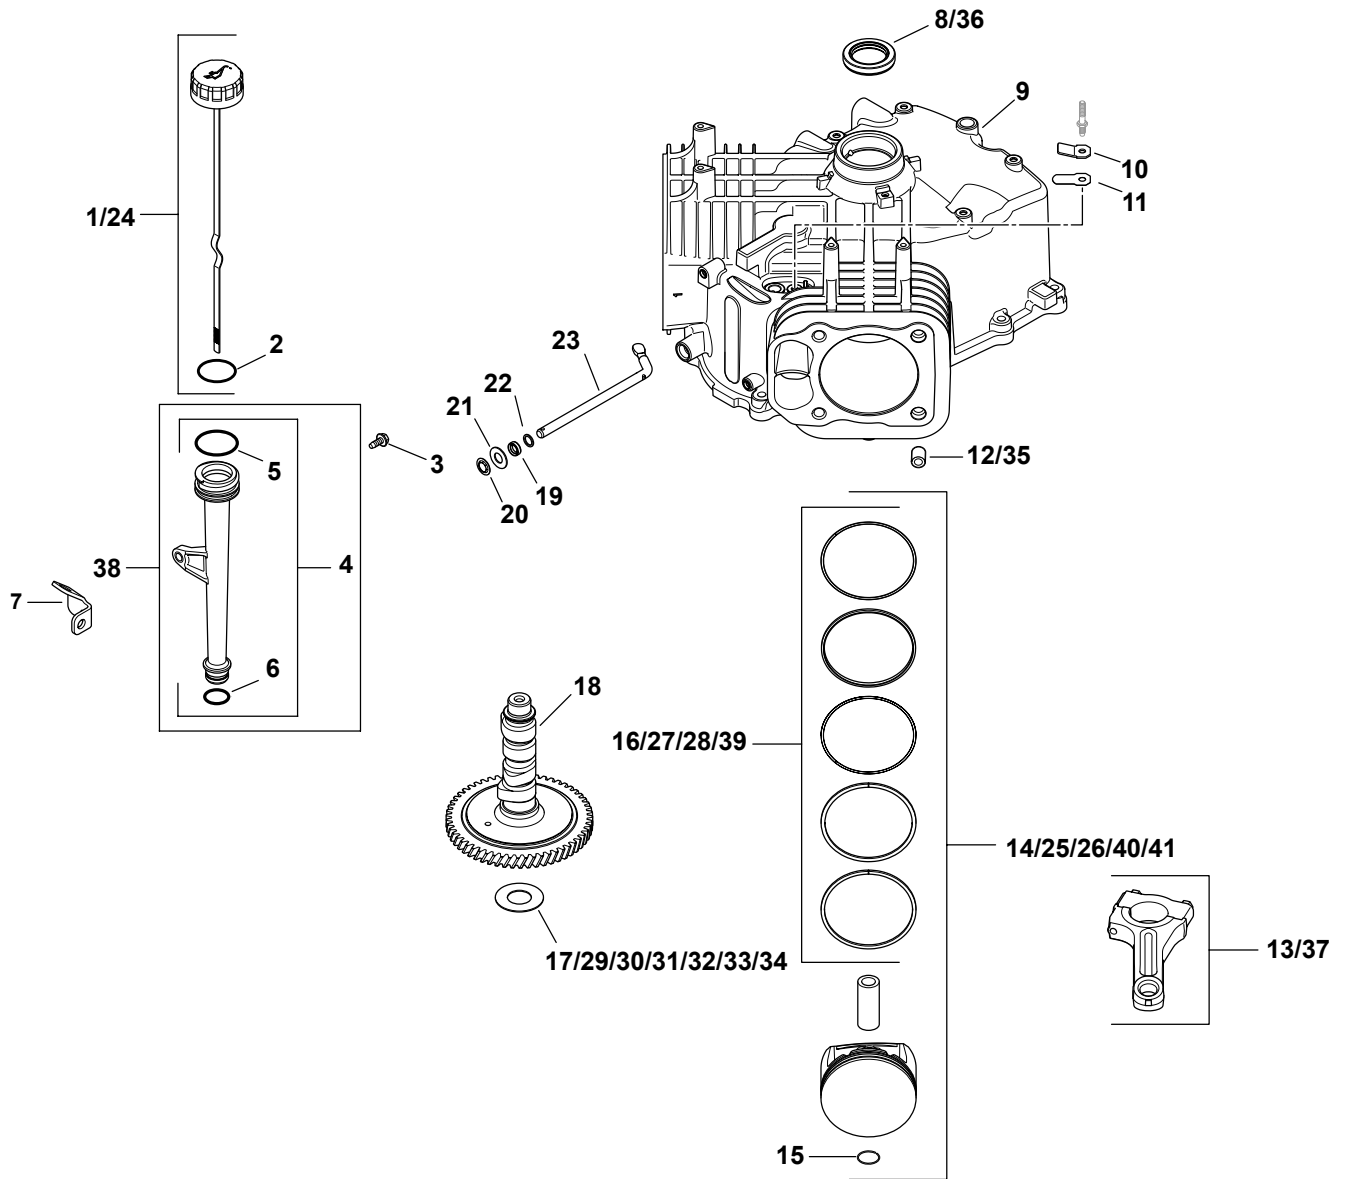

Kohler SV735-0002 Crankcase

Ref.	Part Number	Description
2	KH-25-153-02-S	Dipstick Assembly (Cub Yellow) (Inc. 2)
3	KH-M-545013-S	Flg. Thd. Frm. Screw, M5 x 0.8 x 13
7	KH-24-126-19	Oil Fill Tube Bracket
10	KH-24-018-04-S	Breather Reed Retainer
11	KH-12-402-02	Breather Reed
12	KH-24-380-16-S	Locating Pin
14	KH-25-874-01-S	Piston Kit w/ Ring Set (Inc. 15 & 16)
15	KH-24-018-01-S	Piston Pin Retainer
17	KH-12-422-07-S	Camshaft Shim (White .028")
18	KH-32-012-01-S	Camshaft Kit (Inc.KH-25-357-14-S)
19	KH-28-032-09-S	Governor Cross Shaft Seal
20	KH-24-018-09-S	Ring Retainer
21	KH-M-931010-S	Flat Washer, 9mm
22	KH-24-468-15-S	Flat Washer, 1¹/₃₂
23	KH-24-144-38-S	Governor Cross Shaft
24	KH-24-038-04-S	Dipstick Assembly (Inc. 2)
25	KH-25-874-03-S	Piston Kit w/ Ring Set (0.25) 83mm
28	KH-24-108-16-S	Ring Set (.25)
29	KH-12-422-08-S	Camshaft Shim (Blue .03")
30	KH-12-422-09-S	Camshaft Shim (Red .032")
31	KH-12-422-10-S	Camshaft Shim (Yellow .034")
32	KH-12-422-11-S	Camshaft Shim (Green .036")
33	KH-12-422-12-S	Camshaft Shim (Gray .038")
34	KH-12-422-13-S	Camshaft Shim (Black .04")
36	KH-24-032-19-S	Oil Seal (Helix Lip)
37	KH-24-067-24-S	Connecting Rod
38	KH-25-123-07-S	Tube Assembly (Inc. 4-6)
39	KH-24-108-14-S	Ring Set
40	KH-32-874-09-S	Use KH-24-874-27-S Kit
N/A	KH-25-357-14-S	Camshaft Lubricant