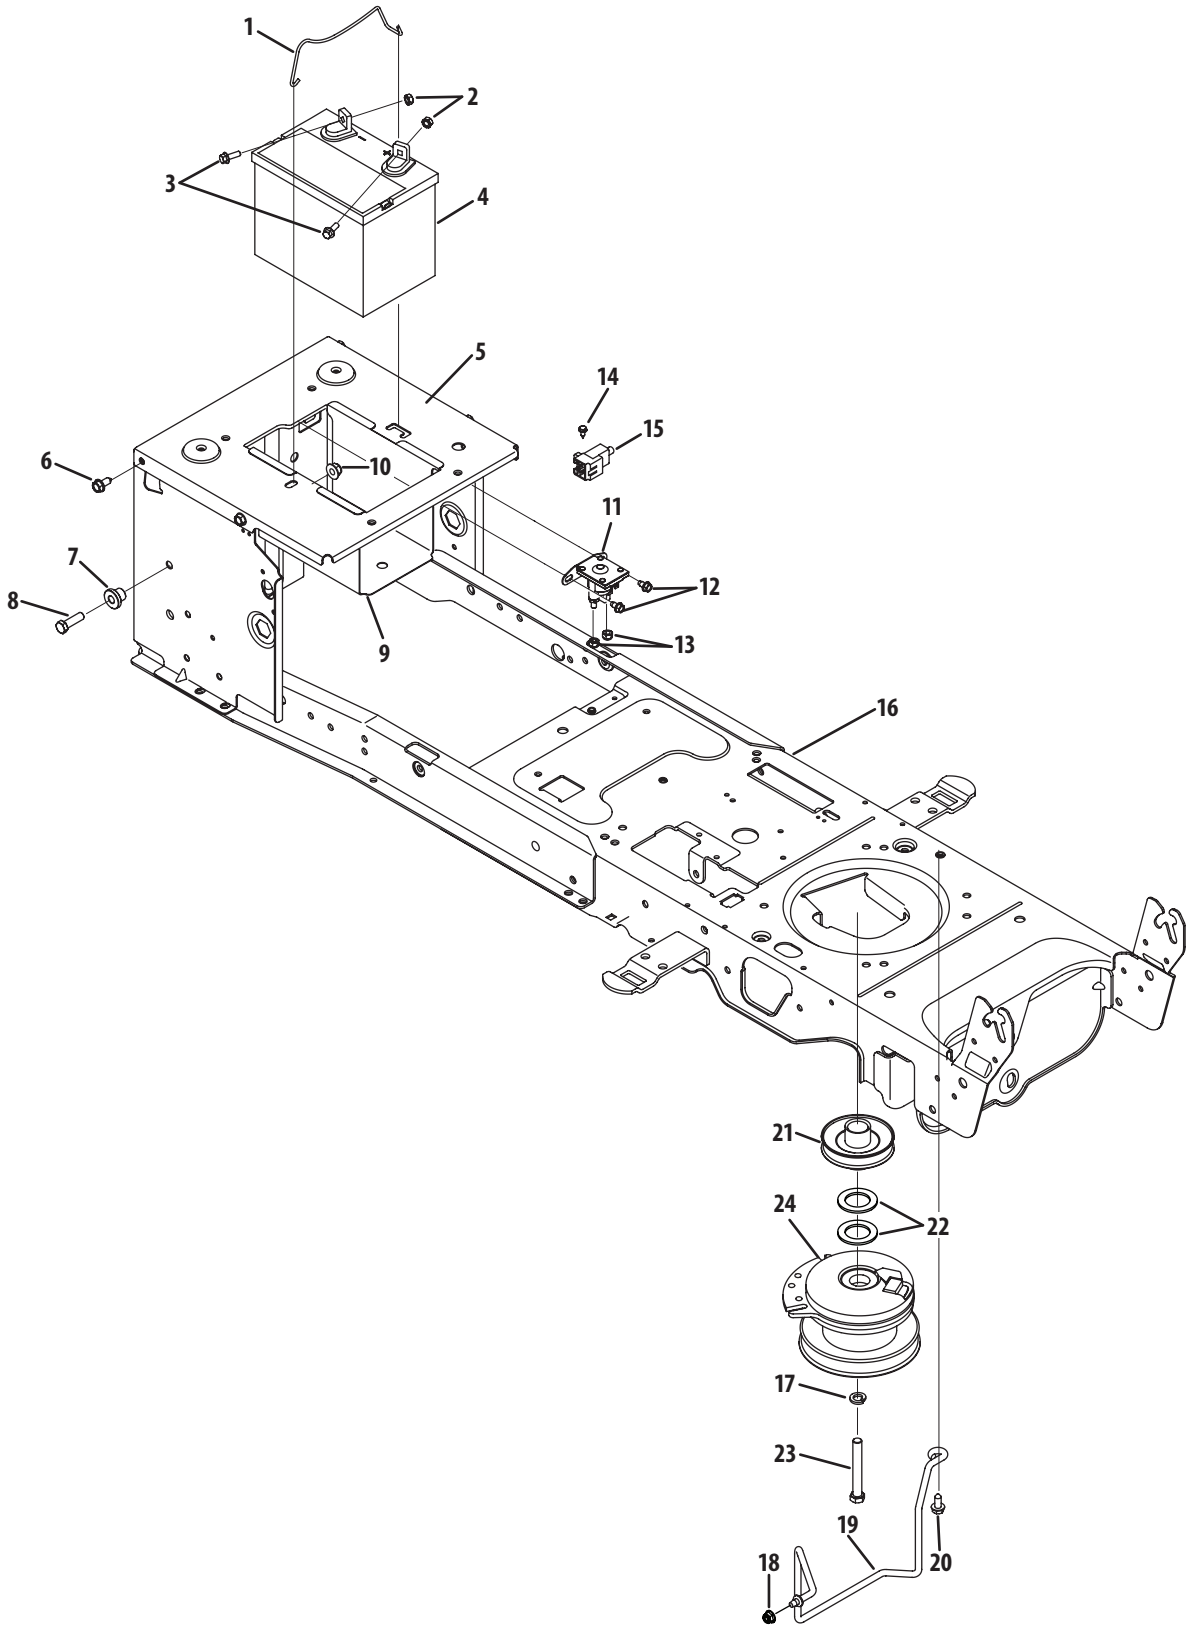

Frame, Battery & PTO

Ref.	Part Number	Description
1	747-04121A	Battery Hold-Down Rod
2	712-0271	Sems Nut, 1/4-20
3	710-04666	Hex Flange, 1/4-20 x .75
4	925-1707D	Battery
5	783-06089-0637	Seat Frame Bracket
6	710-04484	Hex Washer Screw, 5/16-18 x .750
7	738-04058	Shoulder Spacer, .38 x 1.0 x .70
8	710-3005	Hex Screw, 3/8-16 x 1.25
9	783-0349-0637	Battery Tray
10	712-04065	Flange Lock Nut, 3/8-16
11	725-04439	Solenoid
12	710-0653	Hex Washer Screw, 1/4-20 x .375
13	712-04064	Flange Lock Nut, 1/4-20
14	738-04237A	Shoulder Screw, #10-32 x .500
15	725-04363	Interlock Switch
16	683-04469-0637	Lower Frame Assembly
17	936-0171	Lock Washer, 7/16 (All Models)
18	712-04063	Flange Lock Nut, 5/16-18 (All Models)
19	747-05073	Keeper Rod
20	710-04484	Hex Washer Screw, 5/16-18 x .750
21	756-0978B	Engine Pulley
22	736-0277	Flat Washer, 1.031 x 1.620 x .095
23	710-04379A	Hex Screw, 7/16-20 x 3.50
24	917-04174A	Electric PTO Clutch