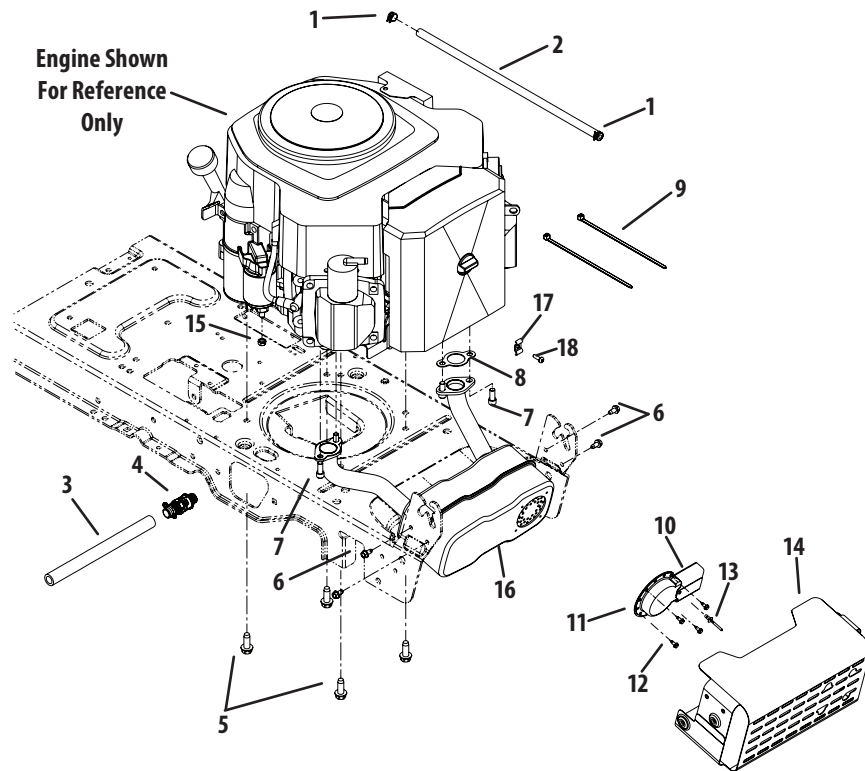

Engine Accessories

Ref.	Part Number	Description
1	726-0205	Hose Clamp
2	751-10349-28	Fuel Hose
3	751-3141-14	Extension Hose
4	951-10517A	Oil Drain
5	710-04683	Hex Washer Screw, $\frac{3}{8}$-16 x 1.00
6	710-0599	Hex Washer Screw, $\frac{1}{4}$-20 x .500
7	710-1314A	Screw, $\frac{5}{16}$-18 x .750
8	721-0377A	Exhaust Gasket
9	725-0157	Cable Tie, $\frac{3}{16}$ x .05 x 7.4

Ref.	Part Number	Description
10	751-0564B	Muffler Deflector
11	751-10353	Long Muffler Deflector
12	710-0227	Hex Washer Screw, #8-18 x .500
13	728-04000	Rivet, .188 x .300
14	683-04549-0637	Muffler Shield Assembly
15	712-0271	Sems Nut, $\frac{1}{4}$-20
16	751-10528	Kohler Twin Muffler
17	KH-47-237-02	Dual Conduit Clamp
18	KH-24-086-43-S	Tap Screw, M5 x .8