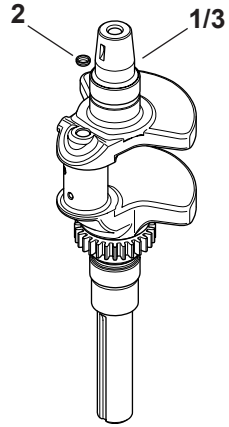

Ref.	Part Number	Description
2	KH-52-139-09-S	Cup Plug
3	KH-32-014-04-S	Crankshaft (Inc. 2)