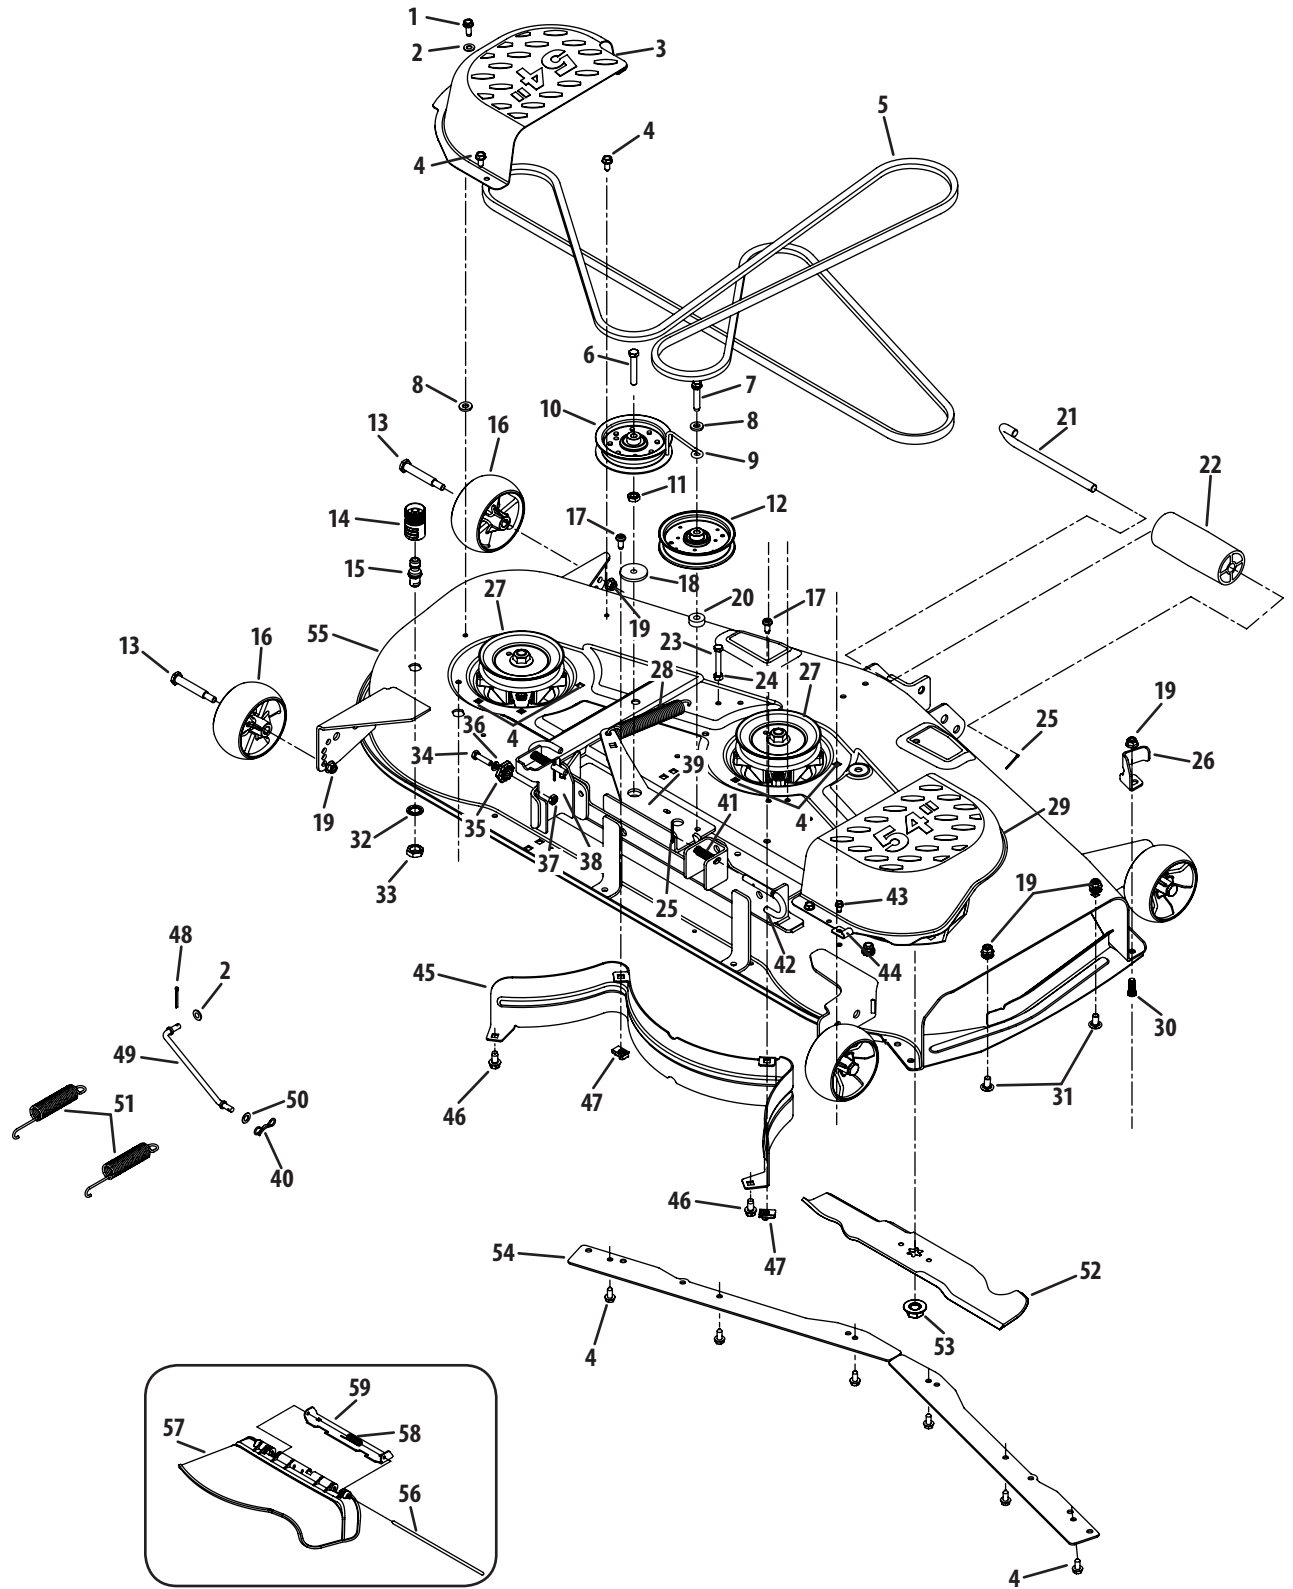

54" Mowing Deck Aus.

54" Mowing Deck Aus.

Ref.	Part Number	Description	Ref.	Part Number	Description
1	710-0650	Hex Washer Screw, 5/16-18 x .875	31	710-3178	Carriage Bolt, 3/8-16 x .75
2	736-0275	Flat Washer, .344 x .688 x .065	32	736-0225	Lock Washer, 5/8
3	783-04692	LH Belt Cover	33	712-0641	Hex Nut, M16-1.5
4	710-04484	Hex Washer Screw, 3/8-16 x .750	34	710-0528	Hex Screw, 5/16-18 x 1.25
5	954-04240	V-Belt	35	917-04074	Deck Gear Adjustment
6	710-3011	Hex Screw, 3/8-16 x 2.25	36	736-0119	Lock Washer, 5/16
7	710-1008	Hex Washer Screw, 3/8-16 x 1.875	37	712-04063	Flange Lock Nut, 5/16-18
8	736-3010	Flat Washer, .407 x .812 x .135	38	683-0254B-4021	Deck Hanger Bracket Assembly
9	747-04530	Rod Keeper Belt	39	783-06361-0637	Idler Arm Bracket
10	756-04400	Idler Pulley	40	714-04043	Cotter Pin
11	712-0240	Jam Nut, 7/16-20	41	932-0306A	Compression Spring, .531 x 1.75
12	756-04129B	Idler Pulley	42	747-1116	Deck Handle Rod
13	738-3056	Shoulder Bolt, 3/8-16 x .496 x 2.50	43	710-0599	Hex Washer Screw, 1/4-20 x .500
14	921-04041	Water Nozzle Adapter	44	96606	Hook Retainer Bracket
15	737-04003D	Deck Water Nozzle	45	703-2093-0637	Inner Baffle
16	734-04155	Deck Wheel	46	710-0623	Hex Washer Screw, 3/8-16 x .750
17	710-1611B	Screw, 5/16-18 x .750	47	726-0211	U-Nut, 5/16-18
18	738-04162A	Shoulder Spacer, .8840 x .190	48	714-0470	Cotter Pin, 1/8 x 1.25
19	712-04065	Flange Lock Nut, 3/8-16	49	711-05078	Deck Support Rod
20	750-3119	Spacer, .406 x 1.00 x .38	50	736-0314	Washer, .375 x .70 x .030
21	711-3314	Roller Pin, 1/2 x 7.31	51	732-0971	Extension Spring, 1.010 x 6.500
22	731-05679	Front Roller	52	942-0677B	Blade
23	710-3103	Hex Screw, 5/16-18 x 2.00	53	712-0417A	Flange Nut, 5/8-18
24	712-3010	Hex Nut, 5/16-18	54	783-04690B-0637	Deck Skirt
25	714-0111	Cotter Pin, 3/32 x 1.0	55	683-04510-4021	54" Deck Assembly
26	703-3279	Chute Deflector Stop	56	711-04565	Hinge Pin, .3175 x 14.06
27	918-04825	Spindle Assembly	57	631-04092A	Chute
28	732-0459C	Extension Spring, .94 x 6.74	58	732-04372	Torsion Spring, .44 x 2.0
29	783-04691-4021	RH Belt Cover	59	783-05034A-0637	Chute Bracket
30	710-04095	Hex Screw, 3/8-16 x 1.00