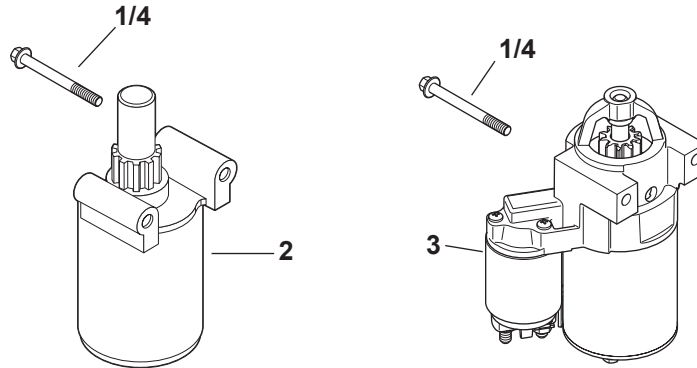

Ref.	Part Number	Description
2	KH-32-098-01-S	Starter Assembly
4	KH-M-851080-S	Flg. Screw, M8 X 1.25 X 80