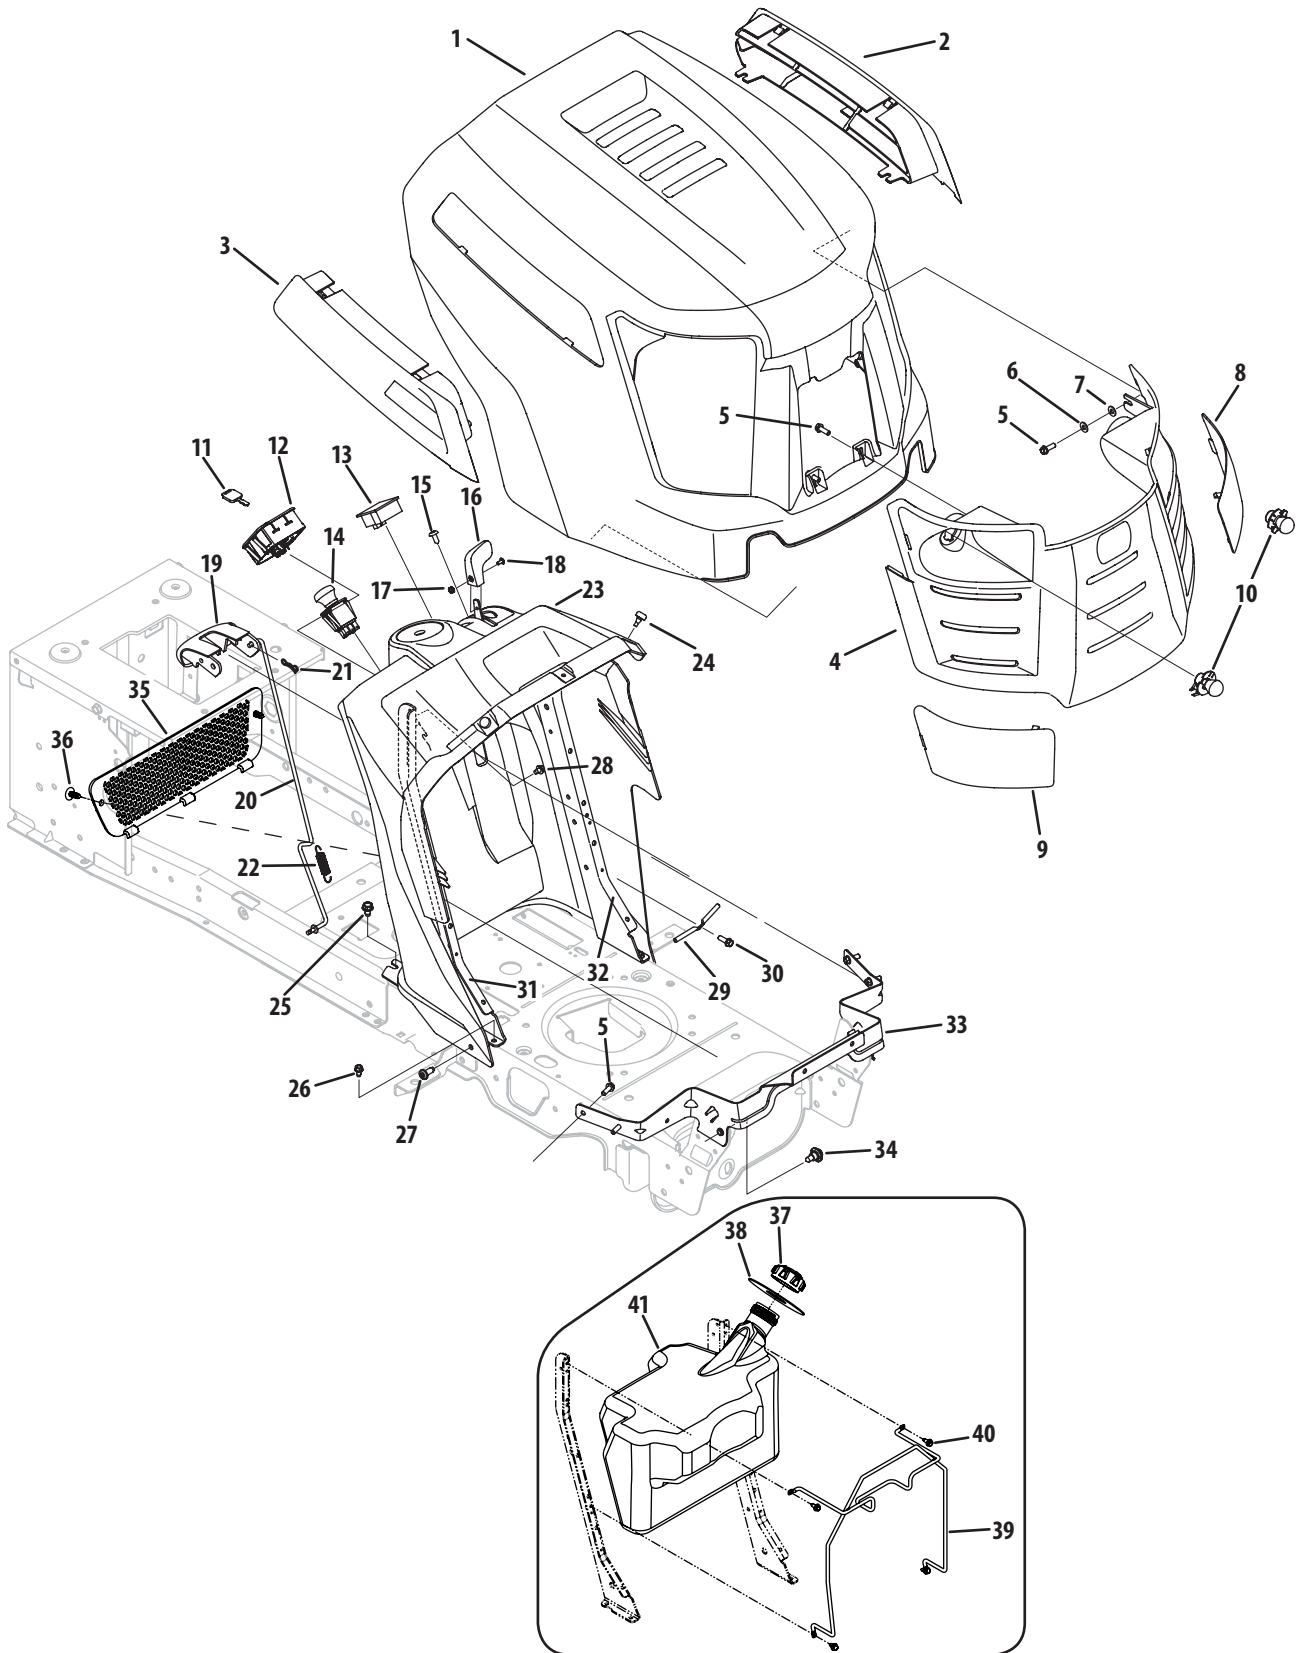

Hood & Dash Assembly

Hood & Dash Assembly

Ref.	Part Number	Description
1	931-06634	Hood
2	731-06543	LH Hood Scoop
3	731-06542	RH Hood Scoop
4	931-04322	Grill
—	777X43335	Reflective Label, LH
—	777X43334	Reflective Label, RH
5	710-0895	Hex Washer Screw, ¼-15 x .750
6	936-3020	Flat Washer, .271 x .630 x .065
7	936-0222	Lock Washer, ¼
8	931-06559	Lens, LH
9	931-06558	Lens, RH
10	925-0963	Bulb
—	925-1649	Headlight Socket
11	925-2054A	Key
12	925-04227B	Key Switch (U.S.)
—	925-04230B	Key Switch (Aus.)
13	925-04022B	Indicator Meter
14	725-04258	Electric PTO (If Equipped)
15	710-1017	Screw, ¼-14 x .625
16	731-06593	Throttle Knob
17	712-0142	Hex Nut, #8-32
18	710-3217	Screw, #8-32 x .375
19	731-05447A	Parking Brake/Cruise Control Lever

Ref.	Part Number	Description
20	747-05009	Control Rod
21	714-04040	Bow-Tie Cotter Pin
22	732-04580	Extension Spring, .500 x 2.733
23	931-06554	Dash Panel
24	735-0271A	Bumper
25	710-04484	Hex Washer Screw, ⅝-18 x .750
26	710-0599	Hex Washer Screw, ¼-20 x .500
27	710-1611B	Screw, ⅝-18 x .750
28	710-1652	Hex Washer Screw, ¼-20 x .625
29	747-1196	Bent Lever Rod
30	710-0895	Hex Washer Screw, ¼-15 x .750
31	783-06099-0637	Dash Support, RH
32	783-06098-0637	Dash Support, LH
33	783-06114-0637	Hood Pivot Bracket
34	738-04091A	Shoulder Screw, ⅝-18 x .43 x .29
35	735-04076	Net
36	726-3046	Ratchet Clip
37	751-0603A	Fuel Cap
38	735-04170	Fuel Tank Gasket
39	747-05040A	Fuel Tank Support Rod
40	710-1652	Hex Washer Screw, ¼-20 x .625
41	751-10879	Fuel Tank