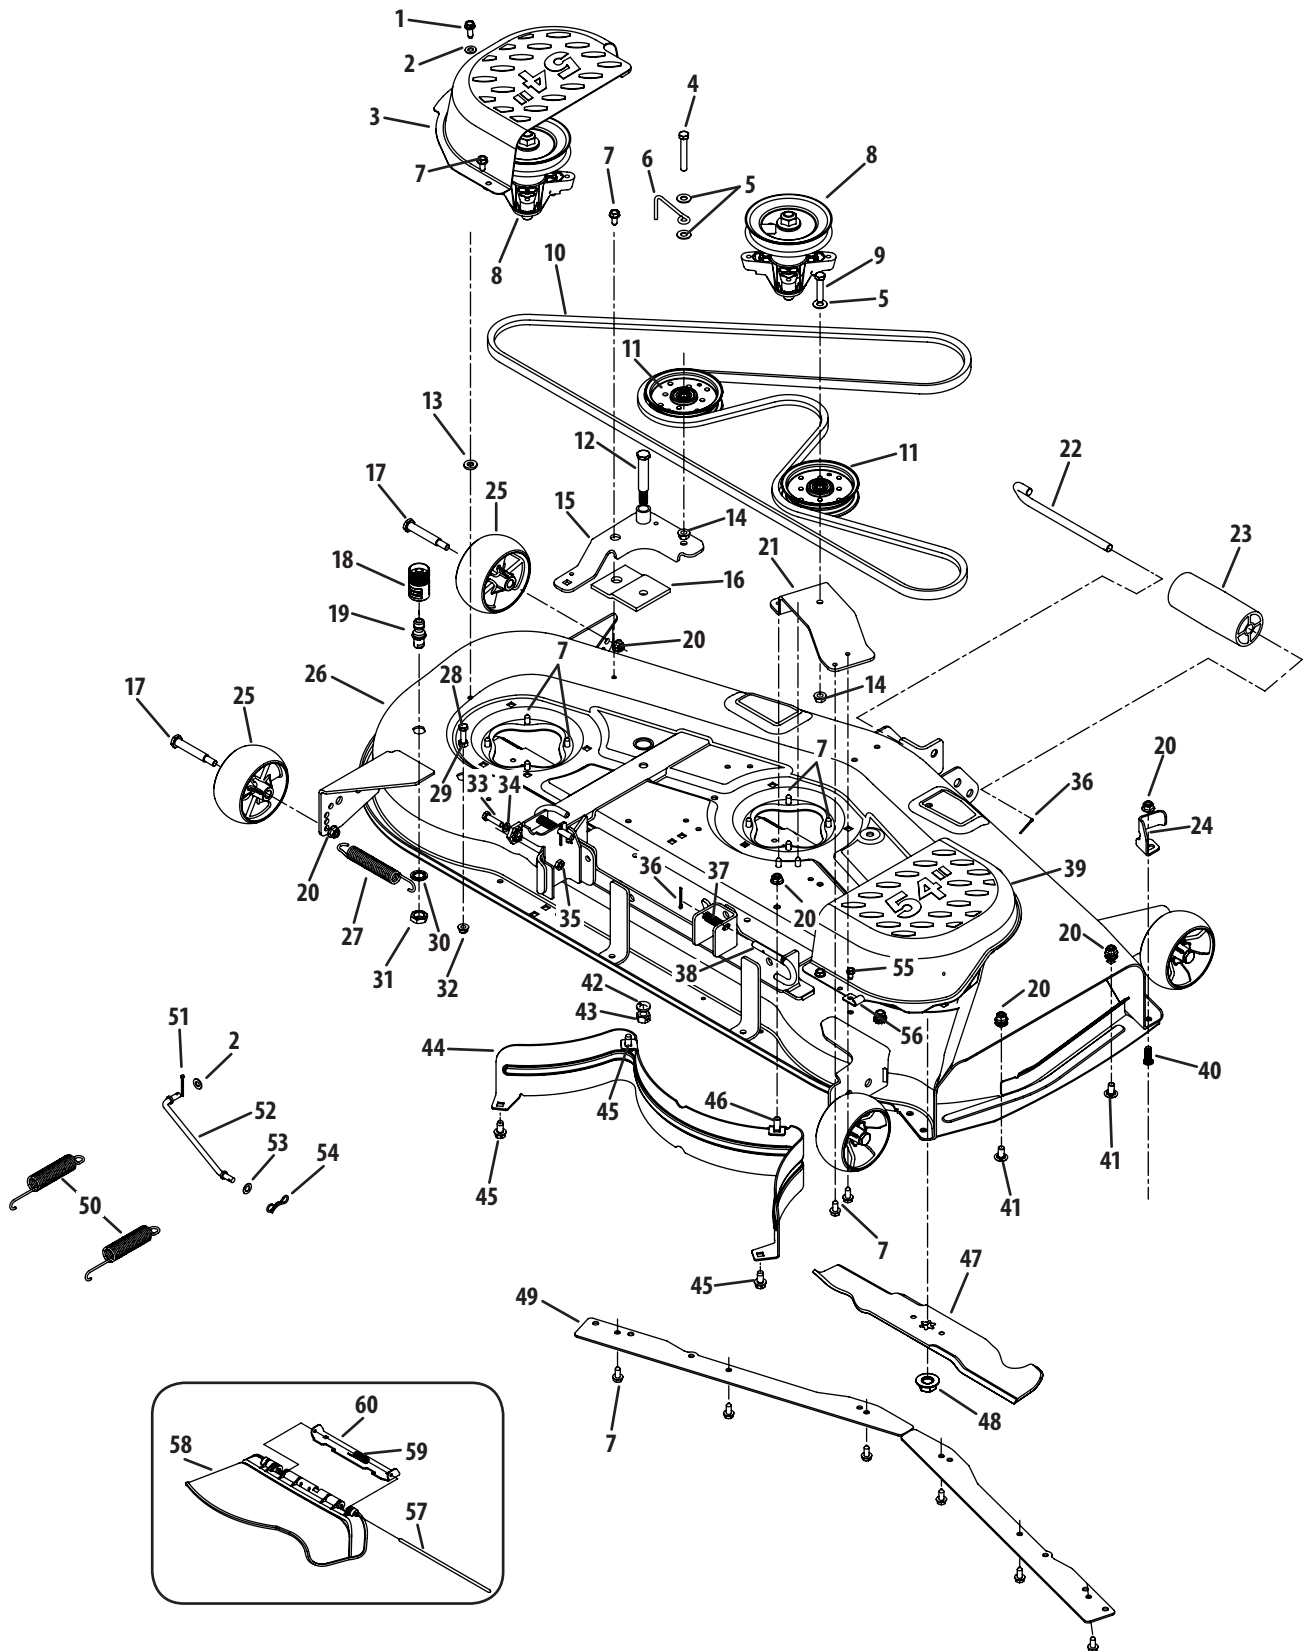

54" Mowing Deck U.S.

54" Mowing Deck U.S.

Ref.	Part Number	Description
1	710-0650	Hex Washer Screw, 5/16-18 x .875
2	736-0275	Flat Washer, .344 x .688 x .065
3	783-04692-4021	LH Belt Cover
4	710-0859	Hex Screw, 3/8-16 x 2.50
5	936-0300	Flat Washer, .406 x .875 x .059
6	747-04530	Belt Keeper Rod
7	710-04484	Hex Washer Screw, 5/16-18
8	918-04126A	Spindle Assembly
9	710-0347	Hex Screw, 3/8-16 x 1.75
10	954-0642	V-Belt
11	756-04129B	Idler Pulley
12	738-1229A	Shoulder Screw, 1/2-13 x .625 x 2.50
13	736-3010	Flat Washer, .407 x .812 x .135
14	912-0431	Flange Lock Nut, 3/8-16
15	683-04182-0637	Idler Assembly Arm
16	783-04013A-0637	Pulley Stabilizer Bracket
17	938-3056	Shoulder Bolt, 3/8-16 x .496 x 2.50
18	921-04041	Water Nozzle Adapter
19	737-04003D	Deck Water Nozzle
20	712-04065	Flange Lock Nut, 3/8-16
21	783-04726-0637	Stationary Idler Bracket
22	911-3314	Roller Pin, 1/2 x 7.31
23	731-05679	Front Roller
24	703-3279-4021	Chute Deflector Stop
25	734-04155	Deck Wheel
26	983-04510-4021	Deck Assembly
27	732-04247	Extension Spring, .850 x 6.415
28	710-3103	Hex Screw, 5/16-18 x 2.00
29	712-3010	Hex Nut, 5/16-18
30	736-0225	Lock Washer, 5/8

Ref.	Part Number	Description
31	712-0641	Hex Nut, M16-1.5
32	712-04063	Flange Lock Nut, 5/16-18
33	710-0528	Hex Screw, 5/16-18 x 1.25
34	917-04074	Deck Adjustment Gear
35	683-0254B-4021	Deck Hanger Bracket Assembly
36	914-0111	Cotter Pin, 3/32 x 1.0
37	932-0306A	Compression Spring, .531 x 1.75
38	747-1116	Deck Release Rod
39	783-04691-4021	RH Belt Cover
40	710-04095	Hex Screw, 3/8-16 x 1.00
41	710-3178	Carriage Bolt, 3/8-16 x .75
42	936-0921	Lock Washer, 1/2
43	712-3022	Hex Lock Nut, 1/2-13
44	703-2093-0637	Inner Baffle
45	710-0623	Hex Washer Screw, 3/8-16 x .750
46	710-3168	Carriage Bolt, 3/8-16 x 1.00
47	942-0677B	Blade, 18.5
48	712-0417A	Flange Nut, 5/8-18
49	783-04690B-0637	Deck Skirt
50	732-0971	Extension Spring, 1.010 x 6.500
51	714-0470	Cotter Pin, 1/8 x 1.25
52	711-05078	Deck Support Rod
53	936-0314	Washer, .375 x .70 x .030
54	714-04043	Bow-Tie Cotter Pin
55	710-0599	Hex Washer Screw, 1/4-20 x .500
56	16608	Hook Retainer Bracket
57	711-04565	Hinge Pin, .3175 x 14.06
58	731-04070A	Chute
59	732-04372	Torsion Spring, .44 x 2.0
60	783-05034A-0637	Chute Bracket