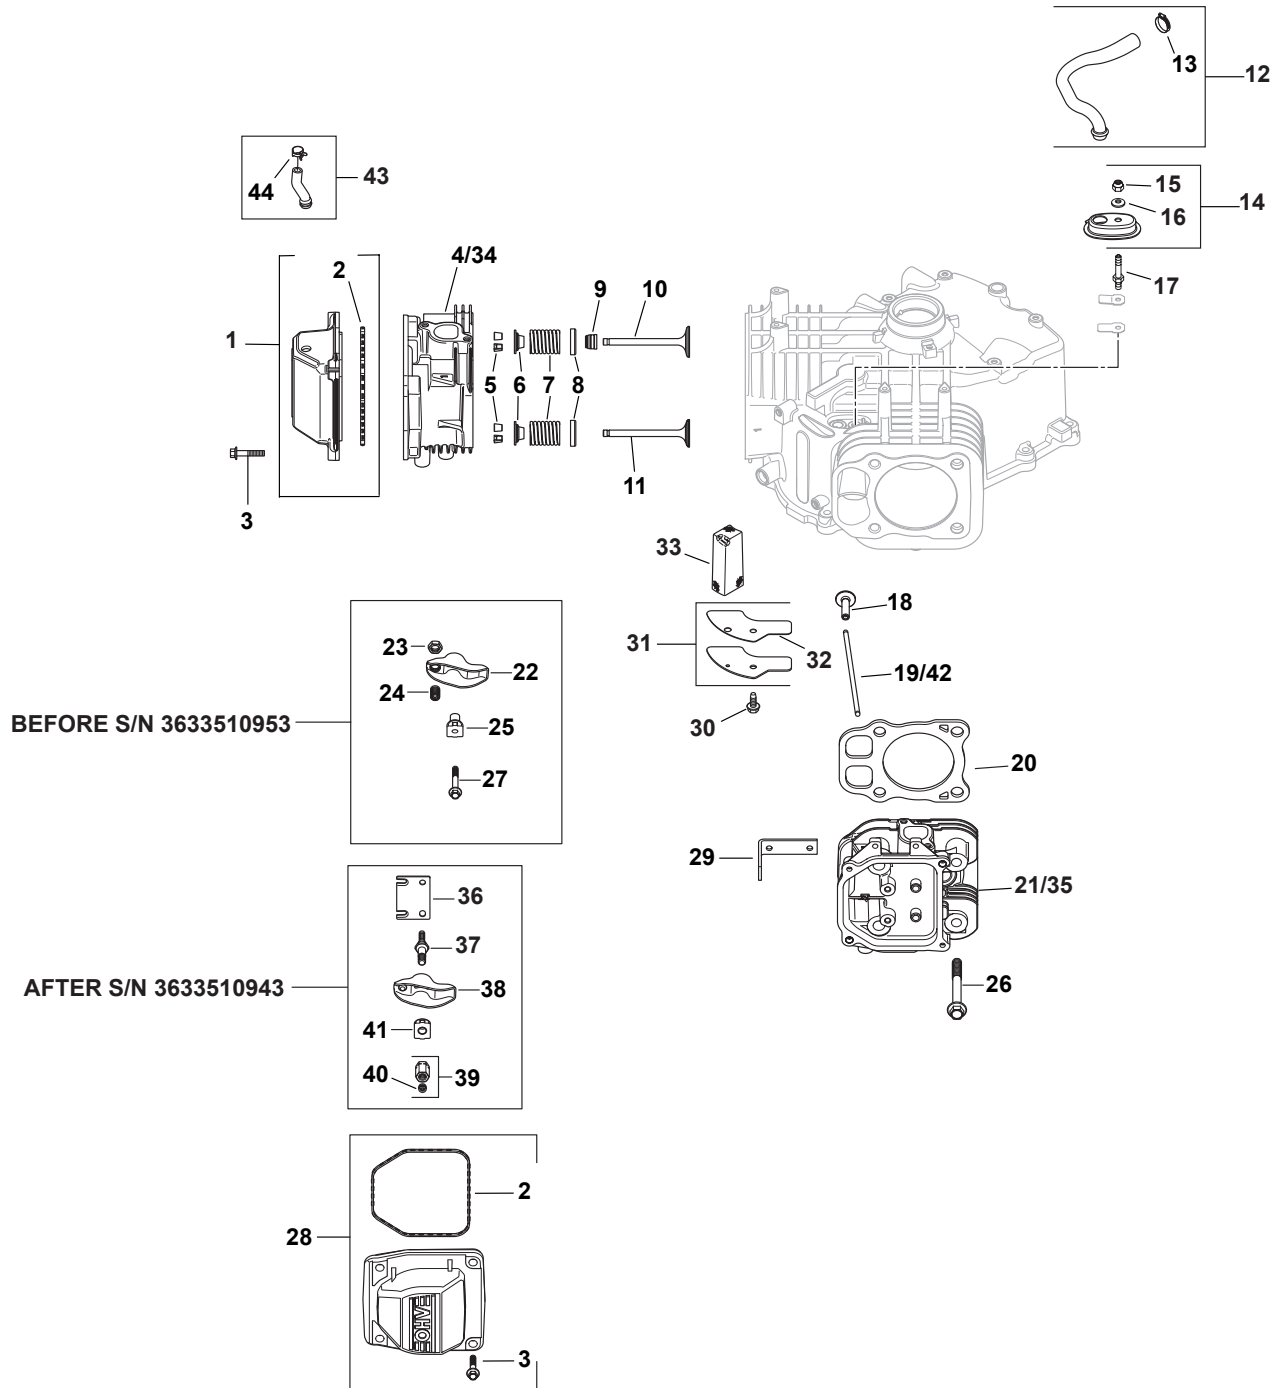

Kohler SV735-0002 Head/Valve/Breather

Kohler SV735-0002 Head/Valve/Breather

Ref.	Part Number	Description	Ref.	Part Number	Description
1	KH-32-096-06-S	Breather Valve Cover Kit (Inc. 2)	30	KH-M-645016-S	Flg. Thd. Frm. Screw, M6 x 1.0 x 16
2	KH-24-153-30-S	Valve Cover O-Ring	31	KH-32-096-04-S	Breather Cover Kit (Inc. 32)
3	KH-M-651030-S	Flg. Screw, M6 x 1.0 x 30	33	KH-32-050-01-S	Breather Filter
5	KH-12-755-03-S	Retainer Kit	34	KH-32-318-13-S	#1 Cylinder Head Assembly Kit (Inc. Exhaust Mounting Hardware)
6	KH-12-173-01-S	Valve Spring Cap	35	KH-32-318-14-S	#2 Cylinder Head Assembly Kit (Inc. Exhaust Mounting Hardware)
7	KH-24-089-02-S	Valve Spring	36	KH-32-146-09-S	Guide Plate
8	KH-235011-S	Spring Retainer	37	KH-32-072-04-S	Rocker Stud
9	KH-66-032-05-S	Valve Stem Seal	38	KH-32-186-03-S	Rocker Arm
10	KH-24-017-01-S	Intake Valve	39	KH-32-100-05-S	Hex Nut Assembly (Incl. 39)
11	KH-24-016-01-S	Exhaust Valve	40	KH-25-086-168-S	Set Screw
12	KH-32-326-06-S	Breather Hose Kit (Inc. 13)	41	KH-25-599-01-S	Rocker Arm Pivot
13	KH-25-237-14-S	Hose Clamp, ½	42	KH-32-411-04-S	Push Rod
14	KH-32-081-02-S	Breather Housing Kit (Inc. 15 & 16)	43	KH-32-326-07-S	Fuel Pump Hose Kit w/Clamp (Inc. 44)
15	KH-M-547050-S	Lock Nut, M5 x .8	44	KH-25-237-01-S	Hose Clamp
16	KH-32-468-01-S	Sealing Washer	N/A	KH-32-755-03-S	Cylinder Head Hardware Kit (Services 1 Head.) (Inc. 5-11, 19, 22, 25 & 34)
17	KH-32-072-03-S	Breather Cover Stud	N/A	KH-24-041-49-S	Exhaust Gasket
18	KH-32-019-02-S	Tappet	N/A	KH-24-153-27-S	Intake Port O-Ring
20	KH-32-841-01-S	Cylinder Head Gasket Kit (Inc. 26, KH-24-041-49-S & KH-24-153-27-S)			
26	KH-12-086-16-S	Flg. Screw, M10 x 1.5 x 90			
28	KH-24-755-141-S	Breather Valve Cover Kit (Inc. 2 & 3)			
29	KH-25-445-01-S	Lifting Strap