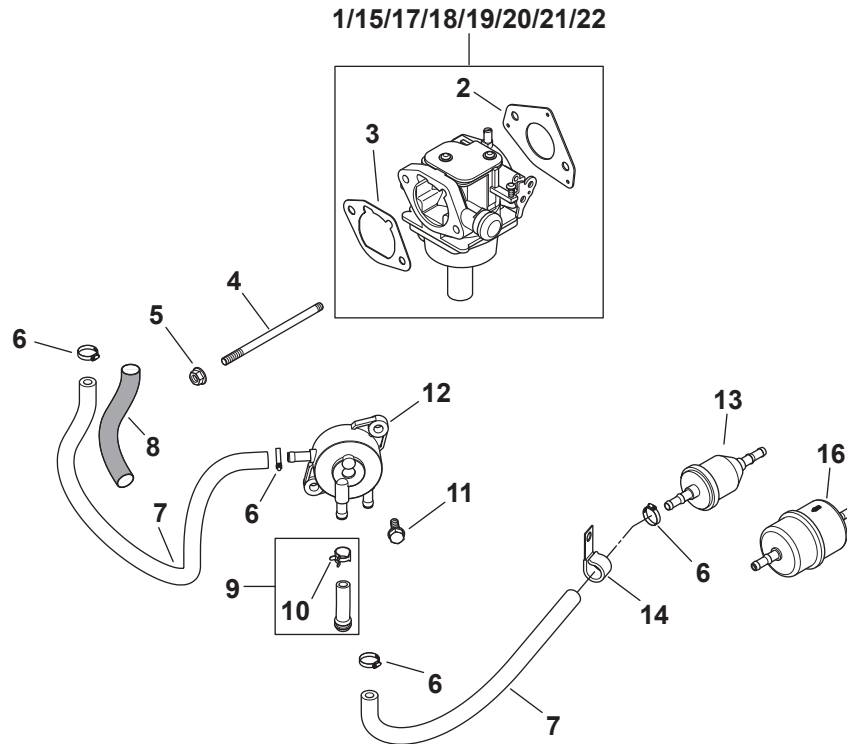

Ref.	Part-Number	Description
1	KH-32-853-12-S	Carburetor Kit, 22mm KEIHIN (Inc. 2 & 3)
2	KH-24-041-52-S	Carburetor Gasket
3	KH-24-041-14	Air Cleaner Base Gasket
4	KH-M-629105-S	Stud, M6 x 1.0 x 106
5	KH-M-641060-S	Flg. Nut, M6 x 1.0
7	KH-25-111-34-S	Fuel Line
6	KH-25-237-14-S	Hose Clamp, ½
11	KH-24-086-12	Tap Screw, M6 x 1.7 x 18

Ref.	Part-Number	Description
12	KH-24-393-16	Fuel Pump
13	KH-25-050-22-S1	Fuel Filter
14	KH-47-154-01-S	Cable Clip
N/A	KH-24-757-36-S	Choke Repair Service Kit (Inc. 2 & 3)
N/A	KH-24-757-38-S	Gasket Repair Service Kit (Inc. 2 & 3)
N/A	KH-24-757-44-S	Float Kit (Inc. 2 & 3)
N/A	KH-24-757-45-S	Solenoid Valve Repair Kit (Inc. 2 & 3)
N/A	KH-24-757-46-S	Overhaul Repair Kit (Inc. 2 & 3)