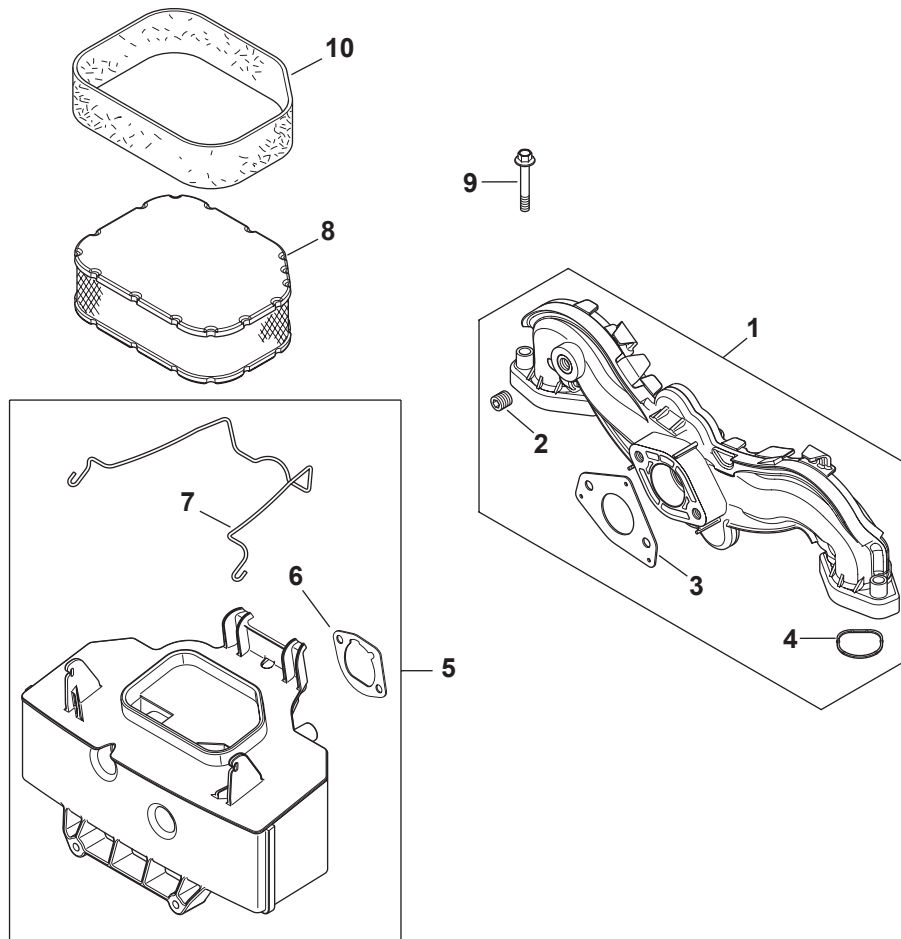

Kohler SV730-0039 Air Intake/Filtration

Ref.	Part Number	Description
1	KH-24-164-91-S	Intake Manifold Kit (Inc. 2-4)
5	KH-32-094-04-S	Air Cleaner Base Kit (Inc. 5 & 6)
6	KH-24-041-14-S	Air Cleaner Base Gasket
7	KH-32-344-02-S	Air Cleaner Element Latch
8	KH-32-083-03-S	Air Filter Element
9	KH-M-651040-S	Flg. Screw, M6 x 1.0 x 40