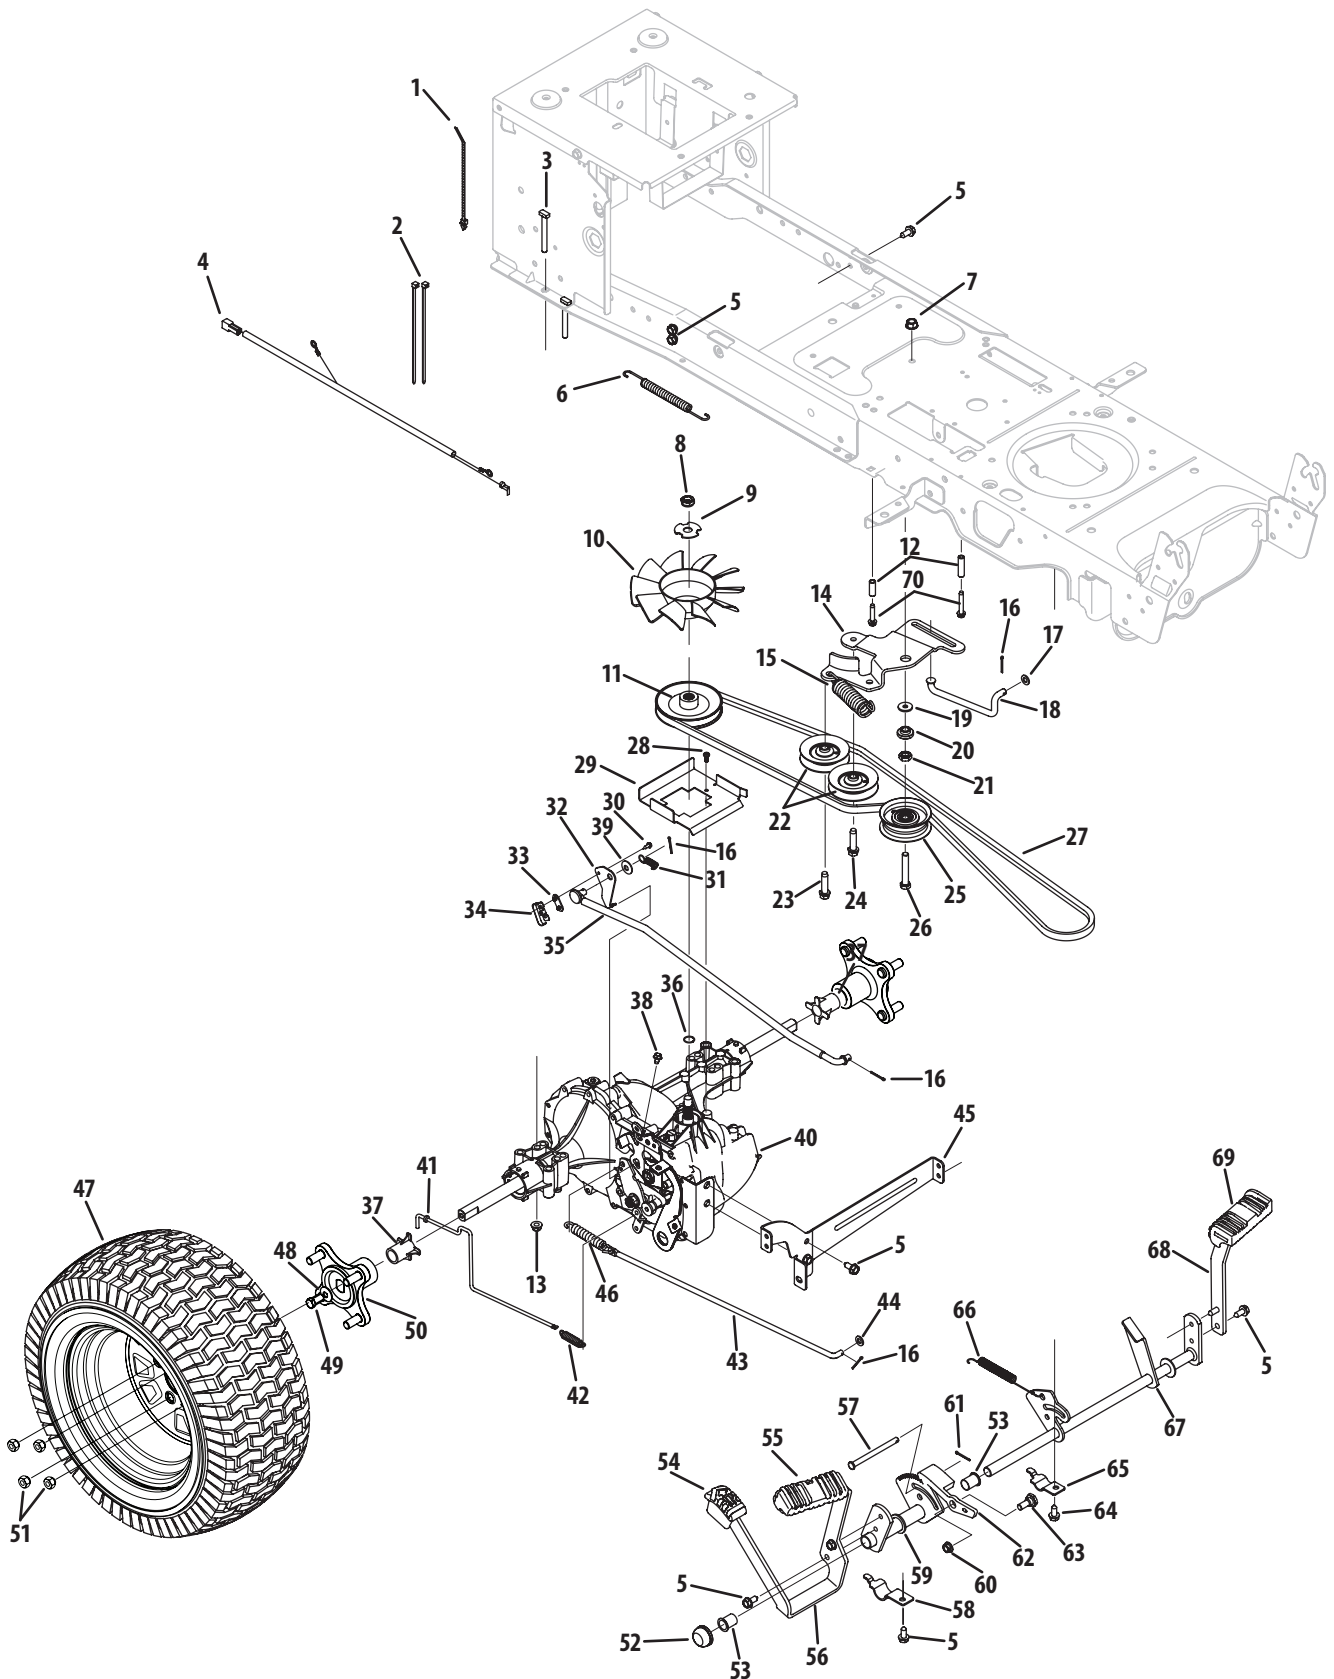

Drive System

Ref.	Part Number	Description
1	926-0154	Cable Tie, 7.5
2	725-0157	Cable Tie, 3/16 x .05 x 7.4
3	710-04823	Bolt, 5/16-18 x 2.75
4	725-04791	Jumper Harness
5	710-04484	Hex Washer Screw, 5/16-18 x .750
6	732-04606	Extension Spring, .500 x 12.6
7	912-0431	Flange Lock Nut, 3/8-16
8	912-0346	Jam Lock Nut, 1/2-20
9	736-04263	Lock Washer
10	731-06098	Hydro Fan
11	756-04308	Input Pulley
12	750-04456	Spacer, .260 x .372 x 1.420
13	712-04063	Flange Lock Nut, 5/16-18
14	783-06027	Idler Bracket
15	732-04624	Extension Spring, 1.00 x 4.75
16	914-0111	Cotter Pin, 3/32 x 1.00
17	936-0264	Flat Washer, .330 x .630 x .0635
18	747-04957A	Pedal Transmission Bypass Rod
19	736-04337	Shim Washer, 1.00 x .632 x .010
20	738-0372B	Shoulder Spacer, 1.00 x .38 x .38
21	912-0240	Jam Nut, 7/16-20
22	756-04325	Idler Pulley
23	710-1008	Hex Washer Screw, 3/8-16 x 1.875
24	710-1007	Hex Washer Screw, 3/8-16 x 1.500
25	756-04224	Idler Pulley
26	710-3011	Hex Screw, 3/8-16 x 2.25
27	954-04207	V-Belt
28	710-0351	Screw, #10-16 x .500
29	783-06260-0637	Belt Disengage Support Bracket
30	710-0227	Hex Washer Screw, #8-18 x .500
31	732-3118	Extension Spring, .375 x 1.44
32	783-1019B	Switch Actuator Bracket
33	926-0320	Nut Insulator Plate
34	725-1644	Spring Safety Switch
35	747-04979	Hydro Control Rod
36	12087	Wire Ring
37	731-05300	Sleeve, .765 x 2.410

Ref.	Part Number	Description
38	710-0653	Hex Washer Screw, 1/4-20 x .375
39	736-3010	Flat Washer, .407 x .812 x .135
40	918-04270B	Hydro Transmission
41	747-04991	Hydro Bypass Rod
42	932-0209	Extension Spring, .48 x 2.03
43	747-04139	Hydro Brake Rod
44	936-3008	Flat Washer, .344 x .750 x .120
45	783-06133-0637	Hydro Mount Bracket
46	732-0716D	Extension Spring, .59 x 4.00
47	N/A	Wheel Assembly
—	634-04238-0499	Rim Assembly, 12.0 x 7.0
—	734-04174	Tire, 22.0 x 9.5 x 12
—	934-0255	Tubeless Air Valve
48	736-0242	Bell Washer, .340 x .872 x .060
49	710-0627	Cap Lock Screw, 5/16-24 x .750
50	918-04228	Hub Assembly
51	712-3050	Lug Nut, 7/16-14
52	726-0214	Push Cap
53	741-0495	Flange Bearing, .630 x .695 x .60
54	735-04135	Reverse Pedal Pad
55	735-04118A	Forward Pedal Pad
56	783-06059-0637	Forward/Reverse Hydro Pedal Bracket
57	711-05068	Clevis Pin, 5/16 x 3.985
58	783-05914	Transmission Rod Support Strap
59	683-04488	Hydro Drive Shaft Assembly
60	712-04065	Flange Lock Nut, 3/8-16
61	714-04040	Bow-Tie Cotter Pin
62	748-04203	Cruise Latch
63	938-0380	Shoulder Bolt, 3/8-16 x .500 x .270
64	710-0604A	Hex Washer Screw, 5/16-18 x .625
65	783-05940	Brake Shaft Support Strap
66	732-04587	Extension Spring, .63 x 4.95
67	647-04152	Brake Control Assembly
68	783-06103A-0637	Brake Pedal Bracket
69	735-04136	Brake Pedal Pad
70	710-1325	Hex Washer Screw, 1/4-20 x 1.625