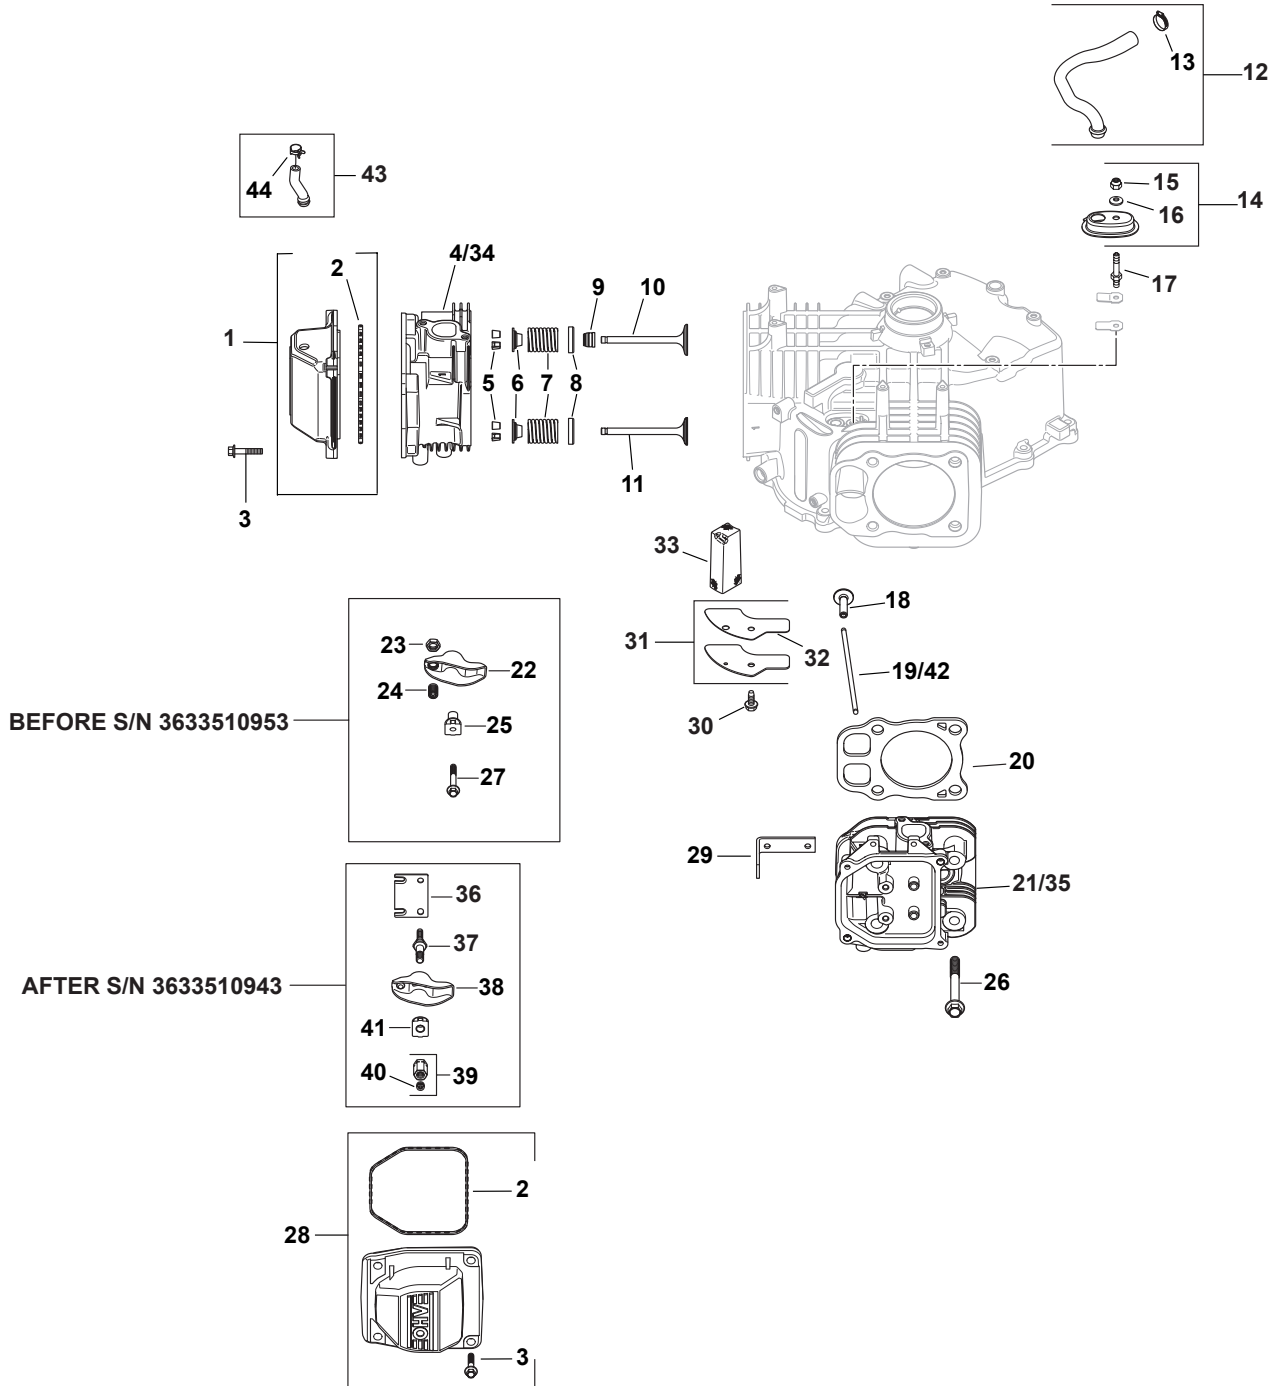

Kohler SV730-0039 Head/Valve/Breather

Kohler SV730-0039 Head/Valve/Breather

Ref.	Part Number	Description	Ref.	Part Number	Description
1	KH-32-096-06-S	Breather Valve Cover Kit (Inc. 2)	30	KH-M-645016-S	Flg. Thd. Frm. Screw, M6 x 1.0 x 16
2	KH-24-153-30-S	Valve Cover O-Ring	31	KH-32-096-04-S	Breather Cover Kit (Inc. 32)
3	KH-M-651030-S	Flg. Screw, M6 x 1.0 x 30	33	KH-32-050-01-S	Breather Filter
5	KH-12-755-03-S	Retainer Kit	34	KH-32-318-13-S	#1 Cylinder Head Assembly Kit (Inc. Exhaust Mounting Hardware)
6	KH-12-173-01-S	Valve Spring Cap	35	KH-32-318-14-S	#2 Cylinder Head Assembly Kit (Inc. Exhaust Mounting Hardware)
7	KH-24-089-02-S	Valve Spring	36	KH-32-146-09-S	Guide Plate
8	KH-235011-S	Spring Retainer	37	KH-32-072-04-S	Rocker Stud
9	KH-66-032-05-S	Valve Stem Seal	38	KH-32-186-03-S	Rocker Arm
10	KH-24-017-01-S	Intake Valve	39	KH-32-100-05-S	Hex Nut Assembly (Incl. 39)
11	KH-24-016-01-S	Exhaust Valve	40	KH-25-086-168-S	Set Screw
12	KH-32-326-06-S	Breather Hose Kit (Inc. 13)	41	KH-25-599-01-S	Rocker Arm Pivot
13	KH-25-237-14-S	Hose Clamp, ½	42	KH-32-411-04-S	Push Rod
14	KH-32-081-02-S	Breather Housing Kit (Inc. 15 & 16)	43	KH-32-326-07-S	Fuel Pump Hose Kit w/Clamp (Inc. 44)
15	KH-M-547050-S	Lock Nut, M5 x .8	44	KH-25-237-01-S	Hose Clamp
16	KH-32-468-01-S	Sealing Washer	N/A	KH-32-755-03-S	Cylinder Head Hardware Kit (Services 1 Head.) (Inc. 5-11, 19, 22, 25 & 34)
17	KH-32-072-03-S	Breather Cover Stud	N/A	KH-24-041-49-S	Exhaust Gasket
18	KH-32-019-02-S	Tappet	N/A	KH-24-153-27-S	Intake Port O-Ring
20	KH-32-841-01-S	Cylinder Head Gasket Kit (Inc. 26, KH-24-041-49-S & KH-24-153-27-S)			
26	KH-12-086-16-S	Flg. Screw, M10 x 1.5 x 90			
28	KH-24-755-141-S	Breather Valve Cover Kit (Inc. 2 & 3)			
29	KH-25-445-01-S	Lifting Strap