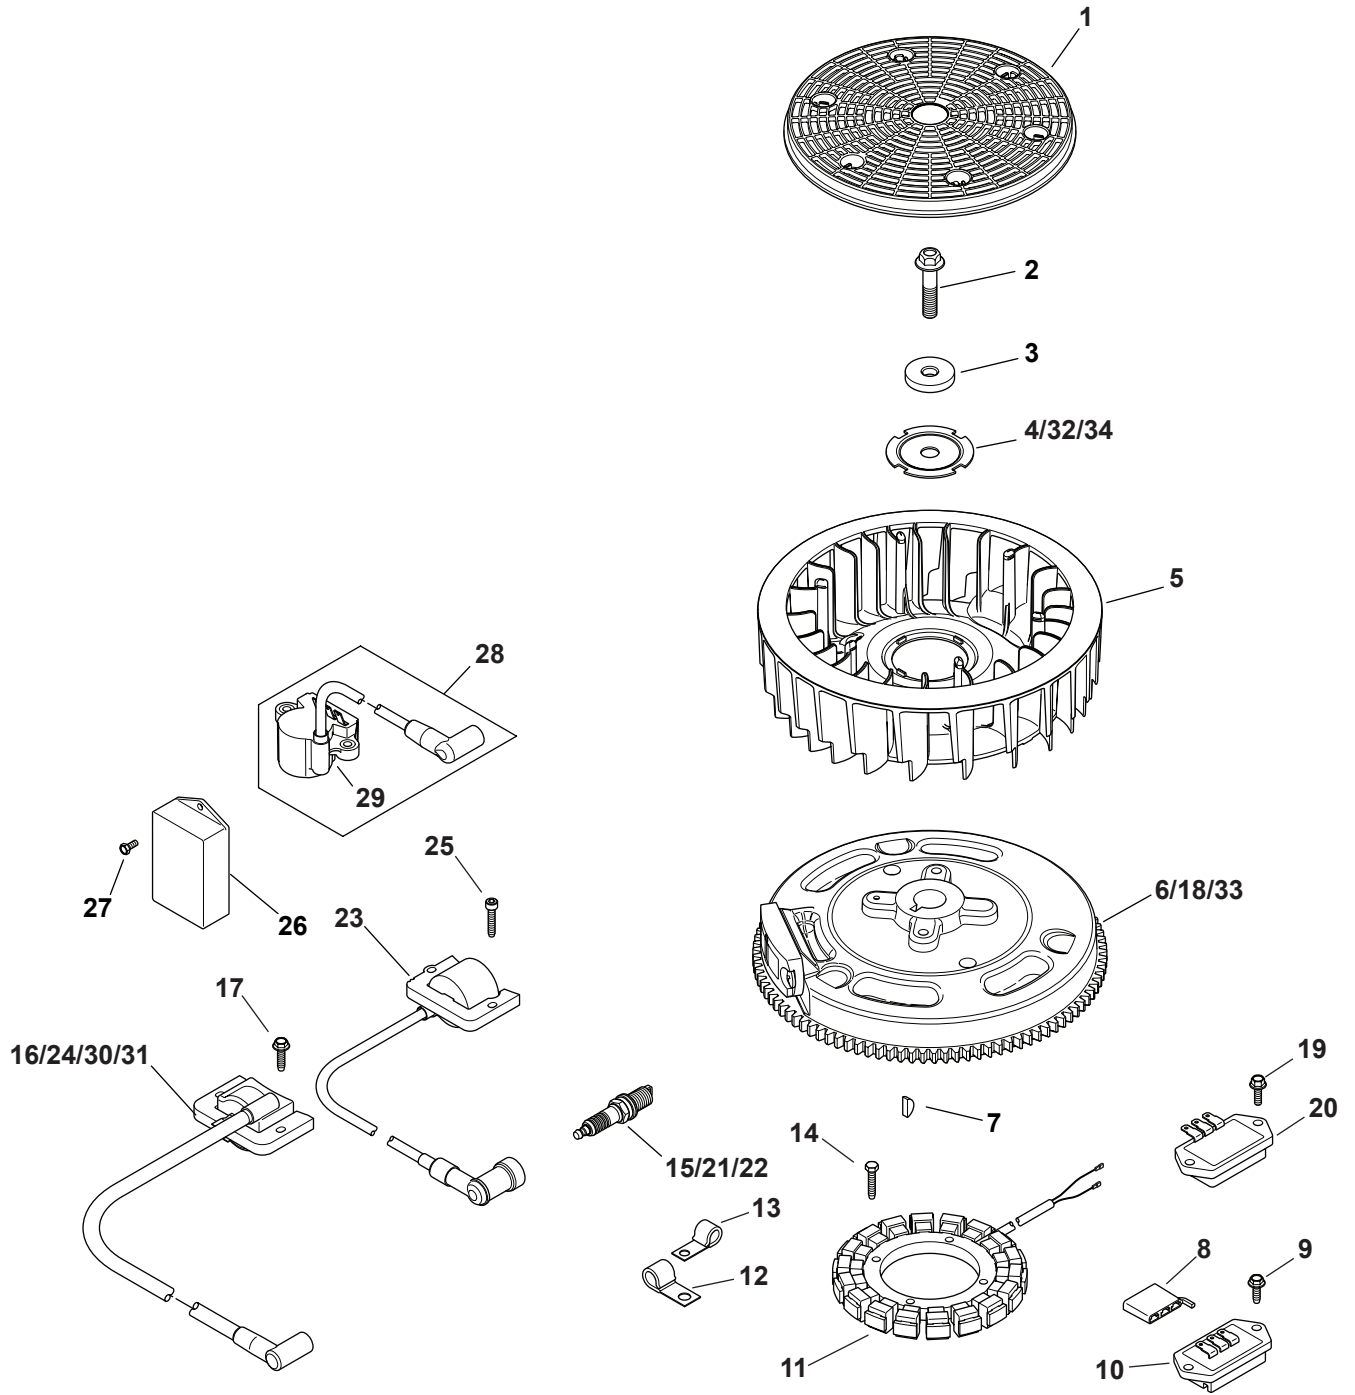

Kohler SV735-0002 Ignition/Electrical

Kohler SV735-0002 Ignition/Electrical

Ref.	Part Number	Description
1	KH-32-162-03-S	Grass Screen
2	KH-12-086-14-S	Flg. Screw, M10 x 1.5 x 45
3	KH-12-468-03-S	Flat Washer, ¹³/₃₂
4	KH-20-146-05-S	Fan Mounting Plate
5	KH-32-157-01-S	Fan
7	KH-X-42-15-S	Key, ³/₁₆ x ⁵/₈
8	KH-25-155-41-S	Connector
11	KH-237878-S	15 Amp Stator Kit (Inc. KH-25-452-01-S)
14	KH-M-548025-S	Thd. Frm. Screw, M5 x 0.8 x 25
15	759-3336	Spark Plug
17	KH-M-545020-S	Flg. Thd. Frm. Screw, M5 x .8 x 20
18	KH-32-025-15-S	Flywheel Assembly
29	KH-24-584-52-S	Spark Adv. Module Assembly
N/A	KH-25-454-03-S	Wire Tie
N/A	KH-25-454-05-S	Tie
N/A	KH-32-176-26-S	Wiring Harness
N/A	KH-47-154-01-S	Cable Clip
N/A	KH-25-452-01-S	Terminal