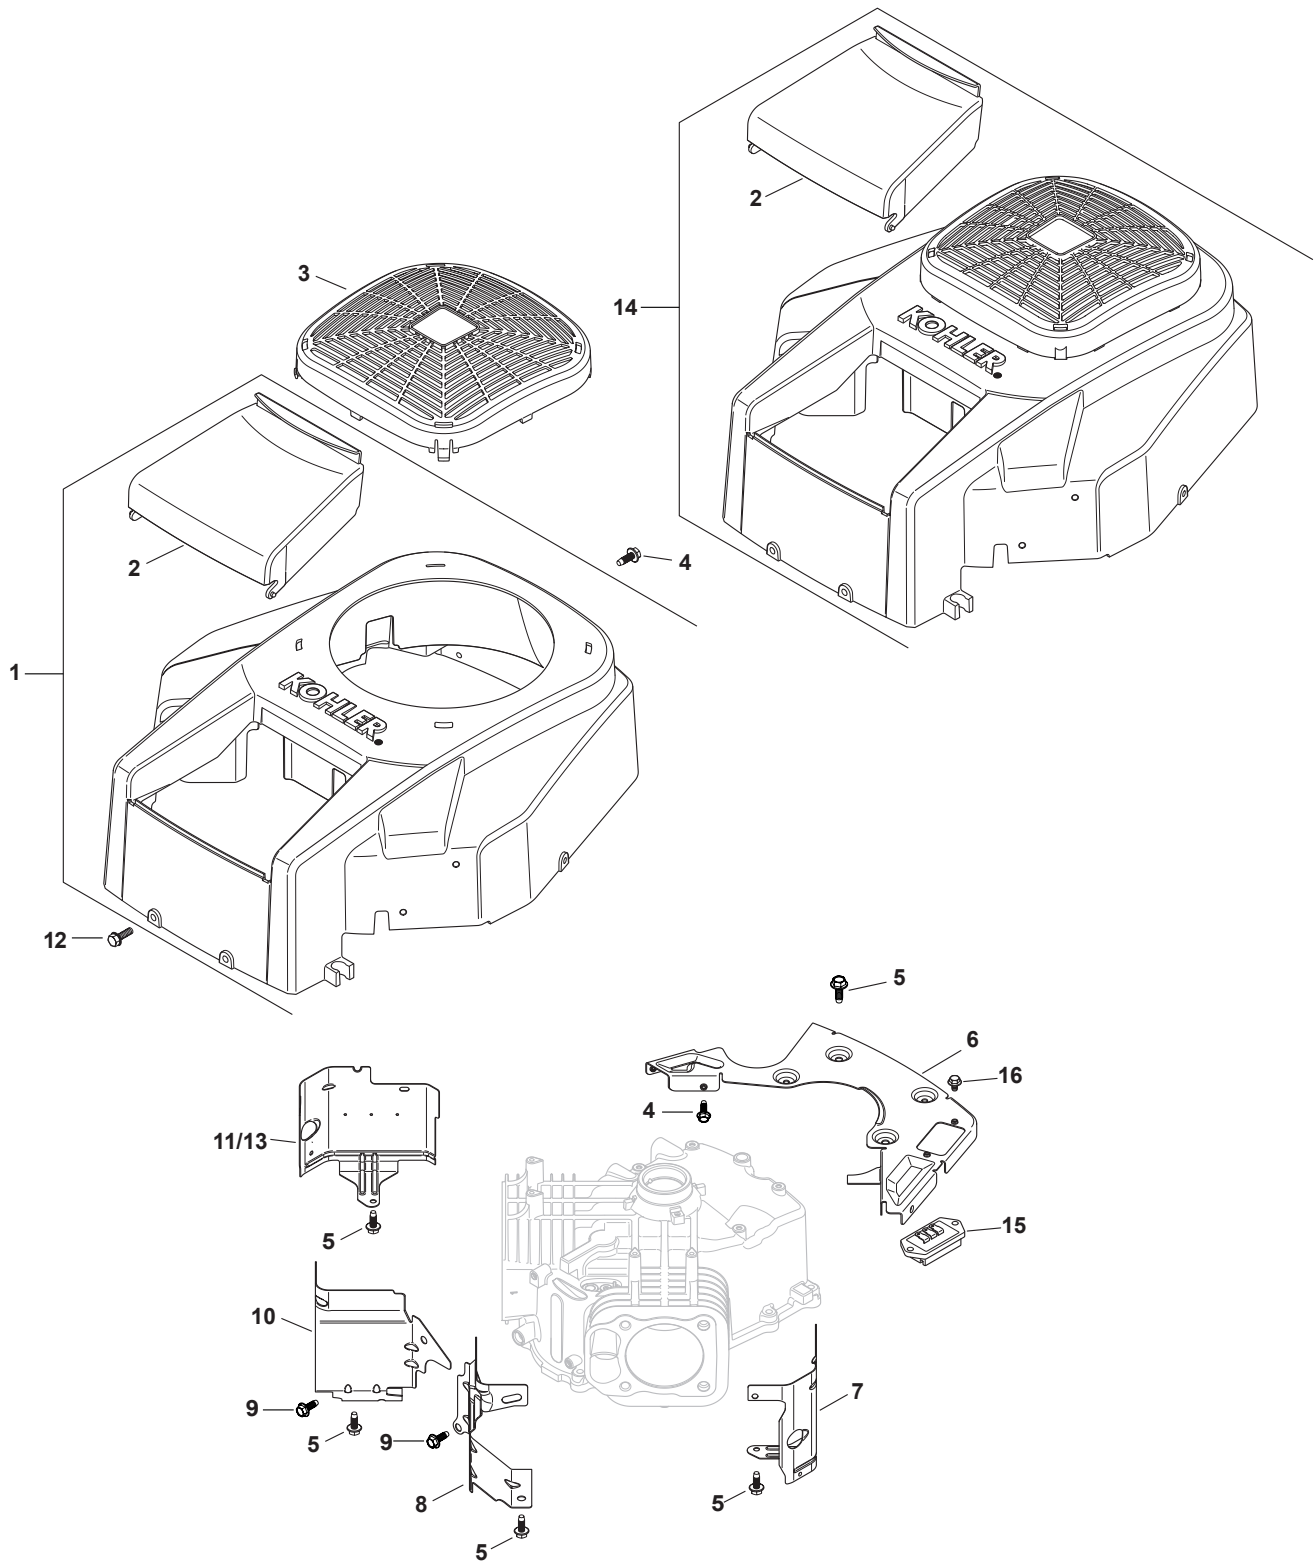

Kohler SV735-0002 Blower Housing & Baffles

Kohler SV735-0002 Blower Housing & Baffles

Ref.	Part Number	Description
1	KH-32-027-03-S	Housing Blower Kit (Inc. 2 & KH-41-037-10-S)
2	KH-32-096-08-S	Air Cleaner Cover
4	KH-M-545016-S	Flg. Thd. Frm. Screw, M5 x 0.8 x 16
5	KH-M-645016-S	Flg. Thd. Frm. Screw, M6 x 1.0 x 16
6	KH-32-146-05-S	Backing Plate Kit
7	KH-32-063-12-S	Cyl Barrel Baffle - #2 Side
8	KH-32-063-02-S	Valley Baffle - #2 Side
9	KH-M-545010-S	Flg. Thd. Frm. Screw, M5 x .8 x 10
10	KH-32-063-03-S	Valley Baffle - #1 Side
11	KH-32-063-10-S	Cyl Barrel Baffle - #1 Side
12	KH-24-086-12-S	Tap Screw, M6 x 1.7 x 18
15	KH-41-403-10-S	Regulator/Rectifier
16	KH-25-086-158-S	Flng. Thd. Frm. Screw, M6 x 1.0 x 10
N/A	KH-41-037-10-S	Service Nameplate