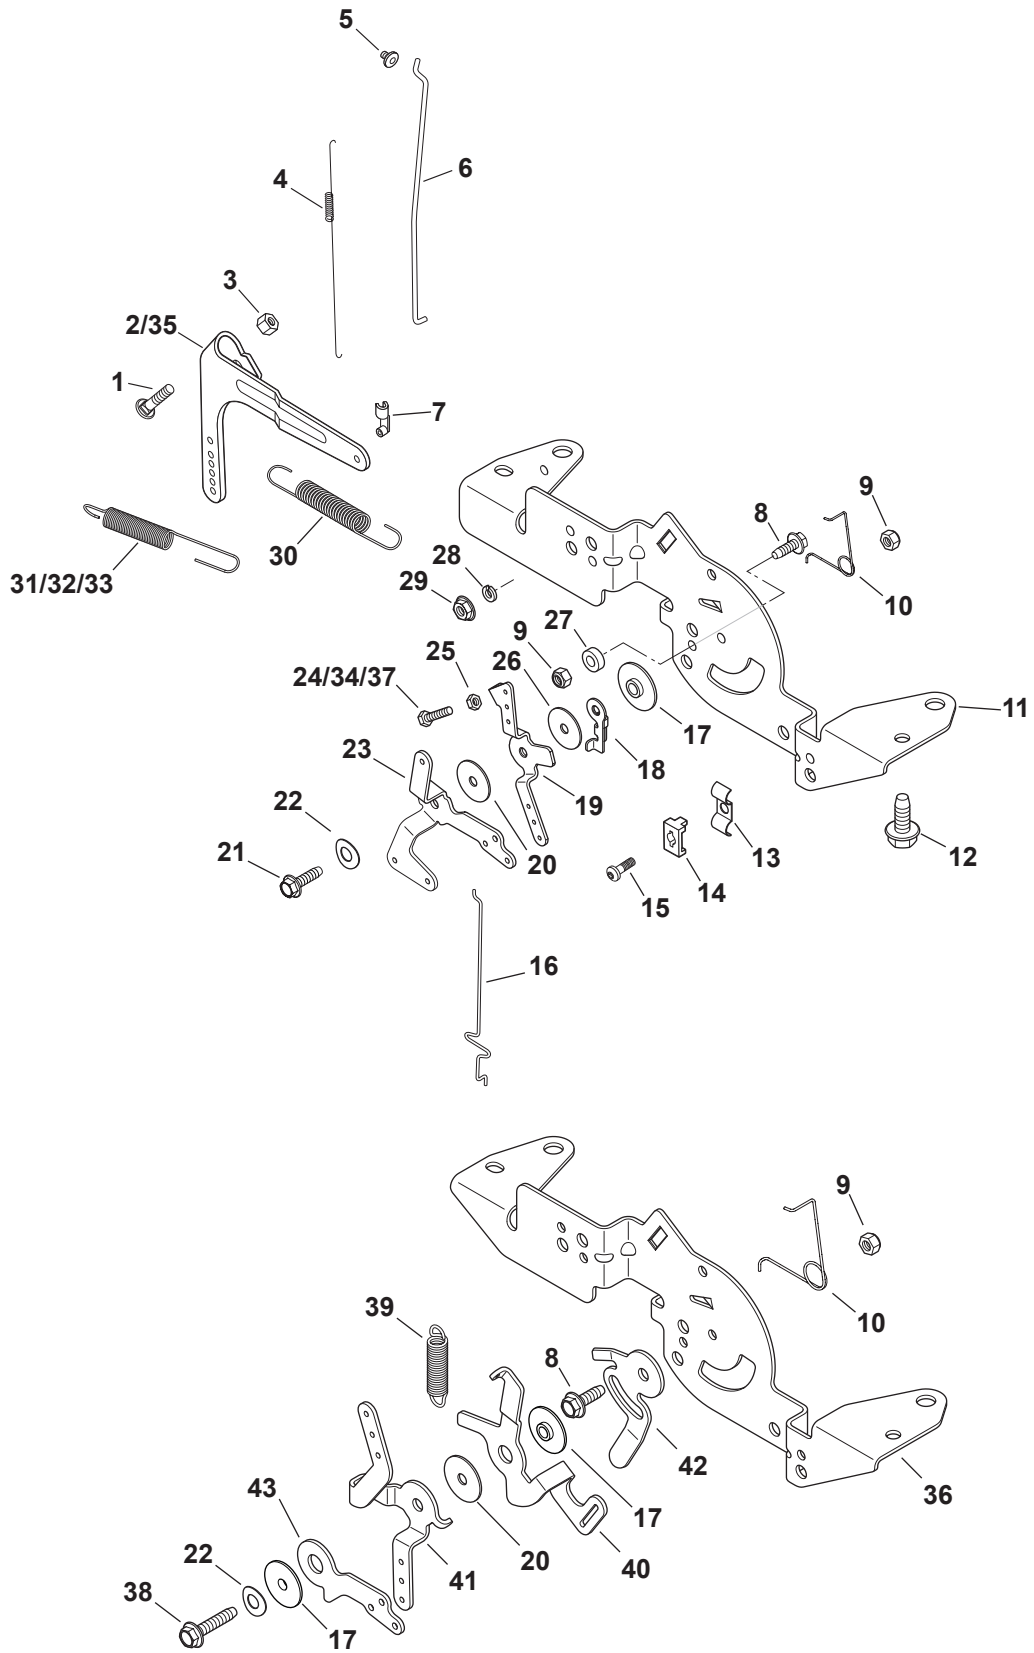

Kohler SV735-0002 Engine Controls

Kohler SV735-0002 Engine Controls

Ref.	Part-Number	Description
1	KH-24-211-03-S	Rd. Hd. Sq. Neck Bolt, M6 x 1.0 x 25
3	KH-M-641060-S	Flg. Nut, M6 x 1.0
4	KH-24-089-01-S	Linkage Spring
5	KH-25-158-08	Linkage Retaining Bushing
6	KH-24-079-04	Throttle Linkage
7	KH-25-158-11	Throttle Linkage Bushing
8	KH-M-545016-S	Flg. Thd. Frm. Screw, M5 x 0.8 x 16
9	KH-M-547050-S	Lock Nut, M5 x .8
10	KH-24-089-03	Choke Return Spring
12	KH-M-645016-S	Flg. Thd. Frm. Screw, M6 x 1.0 x 16
14	KH-12-237-01	Cable Clamp
15	KH-24-086-43-S	Lbd. Thd. Frm. Screw, M5 x 0.8 x 16
16	KH-24-079-22-S	Choke Linkage
17	KH-24-112-27-S	Control Assembly Spacer
20	KH-24-468-01-S	Flat Washer, 5.5mm
22	KH-41-468-03	Spring Washer, ¼
30	KH-24-089-55-S	Governor Spring
33	KH-24-089-18	Governor Spring
35	KH-24-090-51-S	Governor Lever
36	KH-24-126-172-S	Control Bracket
38	KH-25-086-151-S	Thd. Frm. Screw, M5 x 0.8 x 25mm
39	KH-32-089-03-S	Speed Control Spring
40	KH-32-090-07-S	Governor Spring Lever
41	KH-32-090-08-S	Speed Control lever
42	KH-32-090-09-S	Speed Setting lever
43	KH-32-090-10-S	Choke Lever