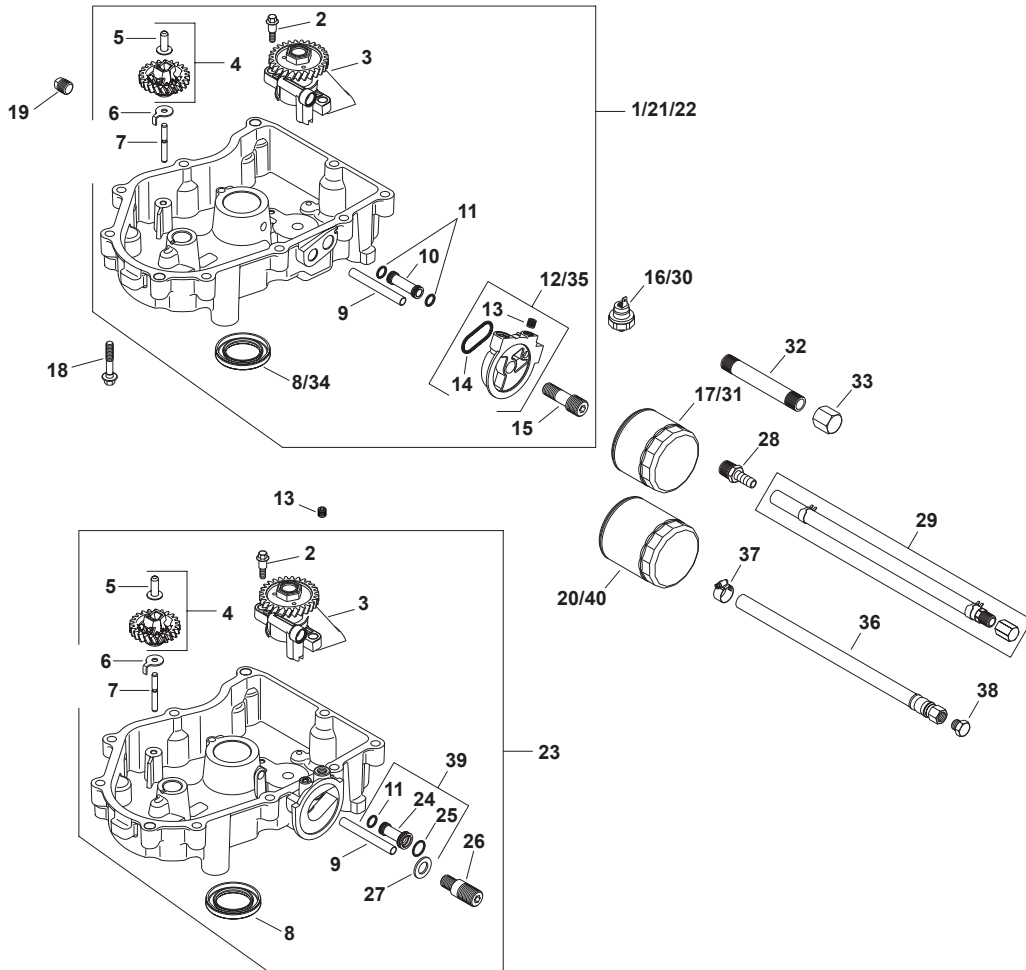

Kohler SV730-0011 Oil Pan/Lubrication

Ref.	Part Number	Description
2	KH-32-086-01-S	Shd. Thd. Frm. Screw, M6 x .0 x 6.5
3	KH-32-393-10-S	Oil Pump Assembly
4	KH-24-043-12	Governor Gear Kit w/ Pin (Inc. 5)
5	KH-12-380-01	Governor Regulating Pin
6	KH-24-448-02-S	Locking Tab
7	KH-12-144-02	Governor Gear Shaft
8	KH-25-032-06-S	Oil Seal
9	KH-32-123-01-S	Oil Feed Tube - Filter To Pan
10	KH-32-123-09-S	Oil Feed Tube Assembly
11	KH-24-153-01	Oil Pick-Up O-Ring

Ref.	Part Number	Description
16	KH-25-099-27-S	Oil Pressure Switch
18	KH-24-086-17-S	Flg. Screw, M8 x 1.25 x 45
19	KH-25-139-57-S	Sq. Hd. PipePlug, 3/8
23	KH-32-199-07-S	Oil Pan Assembly (Inc. 2-9, 11, 24-27)
24	KH-32-123-06-S	Oil Feed Tube
25	KH-32-153-05-S	O-Ring
26	KH-32-136-05-S	Oil Filter Nipple
27	KH-32-468-02-S	Flat Washer
40	KH-25-050-25-S	Oil Filter