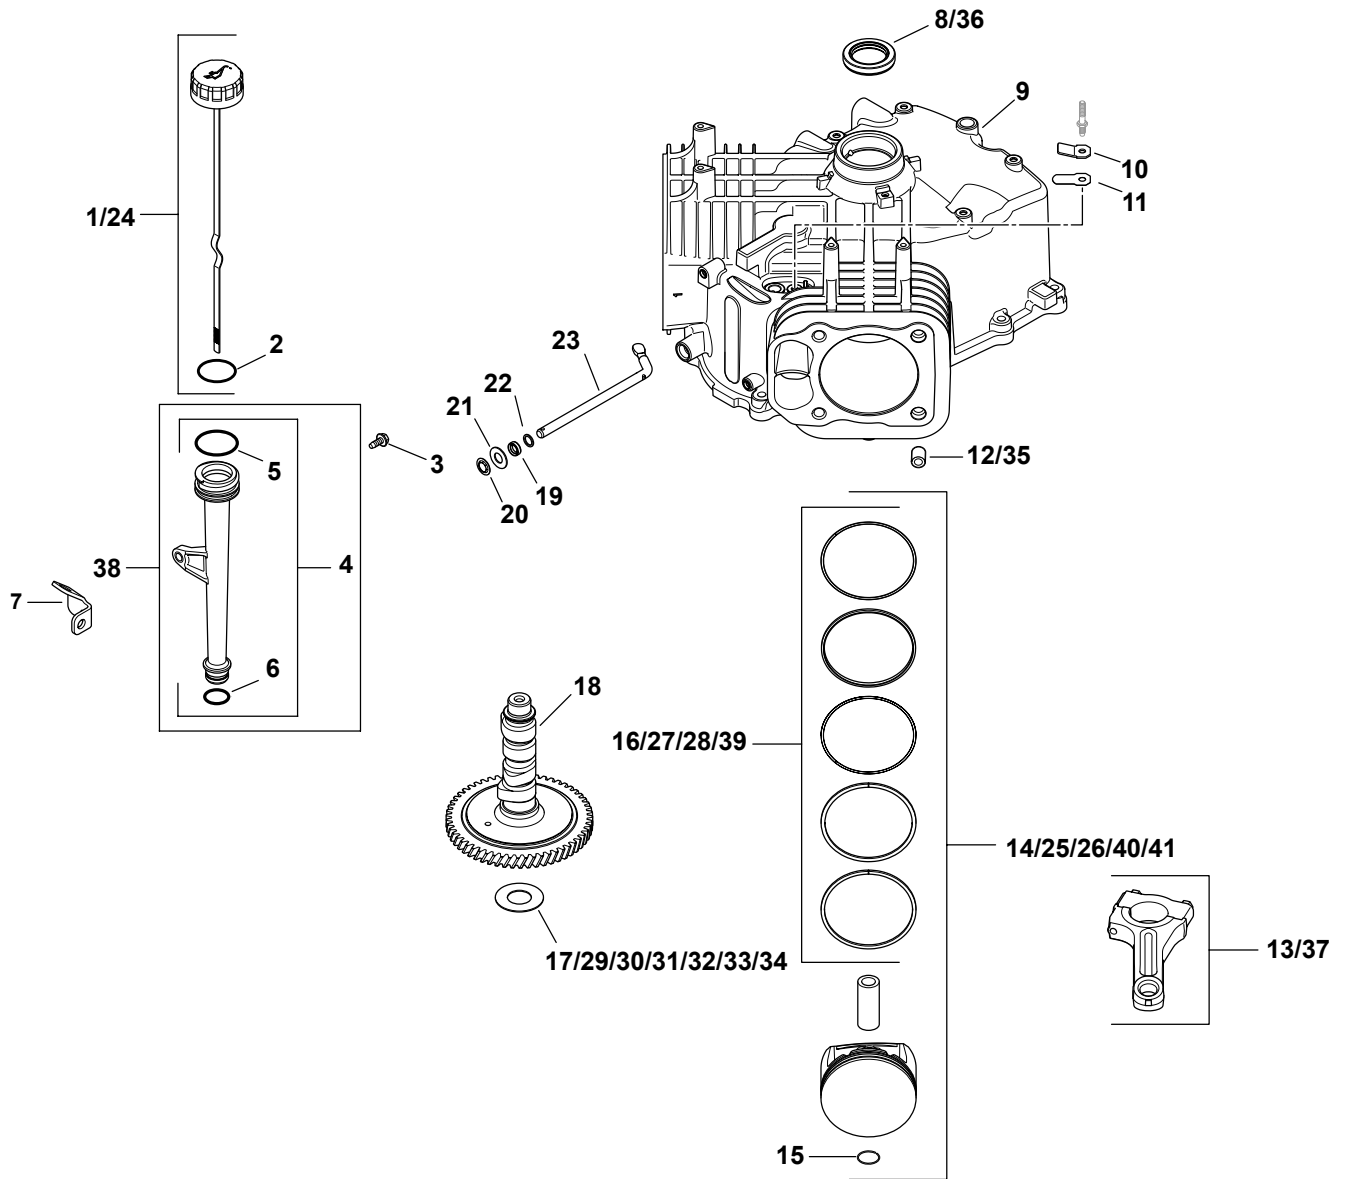

Kohler SV730-0039 Crankcase

Ref.	Part Number	Description
1	KH-32-038-01-S	Dipstick (Inc. 2)
2	KH-25-153-02-S	Dipstick O-Ring
3	KH-M-545013-S	Flg. Thd. Frm. Screw, M5 x 0.8 x 13
7	KH-24-126-19-S	Oil Fill Tube Bracket
10	KH-24-018-04-S	Breather Reed Retainer
11	KH-12-402-02-S	Breather Reed
12	KH-24-380-13-S	Use KH-24-380-16-S Pin
14	KH-25-874-01-S	Piston w/ Ring Set Kit (Inc 15 & 16)
15	KH-24-018-01-S	Piston Pin Retainer
17	KH-12-422-07-S	Camshaft Shim (White .028")
18	KH-32-012-01-S	Camshaft Kit (Inc. KH-25-357-14-S)
19	KH-28-032-09-S	Governor Cross Shaft Seal
20	KH-24-018-09-S	Ring Retainer
21	KH-M-931010-S	Flat Washer, 9mm
22	KH-24-468-15-S	Flat Washer, 1¹/₂"
23	KH-24-144-38-S	Governor Cross Shaft
24	KH-24-038-04-S	Dipstick Assembly
25	KH-25-874-03-S	Piston w/ Ring Set Kit (0.25) 83mm
28	KH-24-108-06-S	Use KH-24-108-16-S Ring Set
29	KH-12-422-08-S	Camshaft Shim (Blue .03")
30	KH-12-422-09-S	Camshaft Shim (Red .032")
31	KH-12-422-10-S	Camshaft Shim (Yellow .034")
32	KH-12-422-11-S	Camshaft Shim (Green .036")
33	KH-12-422-12-S	Camshaft Shim (Gray .038")
34	KH-12-422-13-S	Camshaft Shim (Black .04")
36	KH-24-032-19-S	Oil Seal (Helix Lip)
37	KH-24-067-24-S	Connecting Rod (Std)
38	KH-25-123-07-S	Tube Assembly (Inc. 4-6)
39	KH-24-108-14-S	Ring Set (Std)
40	KH-32-874-09-S	Use KH-24-874-27-S Kit
N/A	KH-25-357-14-S	Camshaft Lubricant