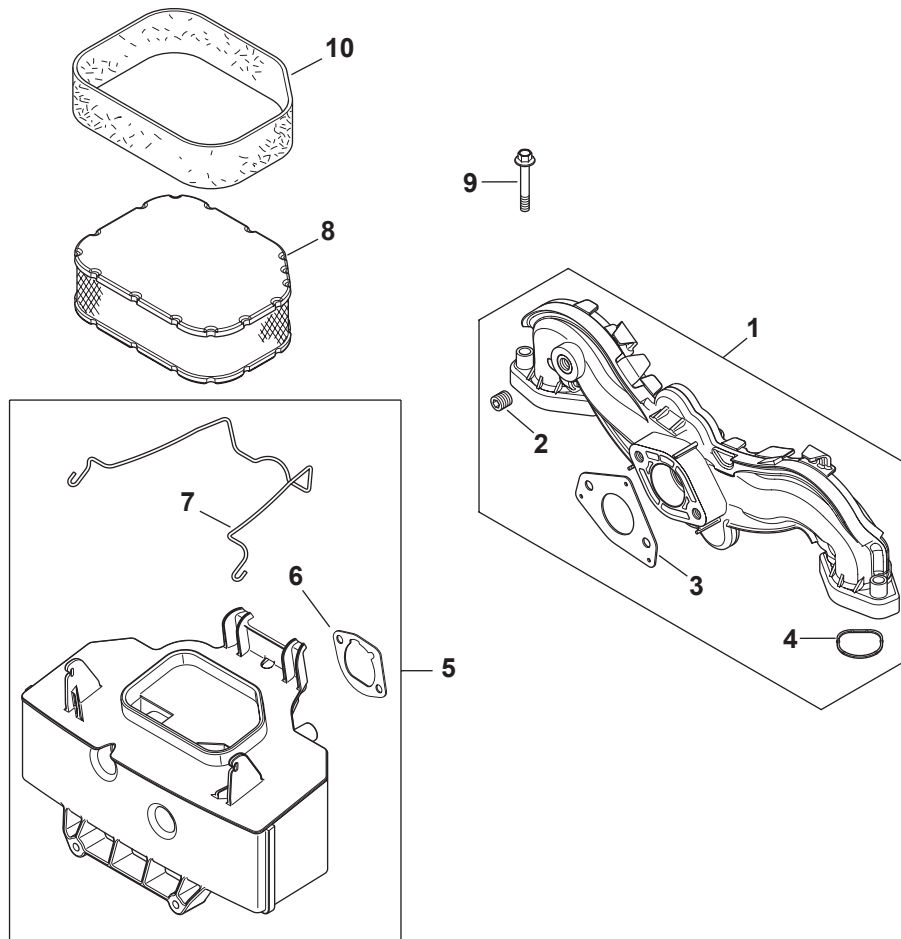

Kohler SV735-0002 Air Intake/Filtration

Ref.	Part Number	Description
1	KH-24-164-91-S	Intake Manifold Kit (Inc. 2-4)
2	KH-24-041-52-S	Carburetor Gasket
3	KH-24-153-27-S	Intake Port O-Ring
4	KH-25-139-60-S	Ctsk. Pipe Plug, 1/8
5	KH-32-094-04-S	Air Cleaner Base Kit (Inc. 5 & 6)
6	KH-24-041-14-S	Air Cleaner Base Gasket
7	KH-32-344-02-S	Air Cleaner Element Latch
8	KH-32-083-03-S	Air Filter Element
9	KH-M-651040-S	Flg. Screw, M6 x 1.0 x 40
10	KH-32-083-05-S	Pre-Cleaner Element