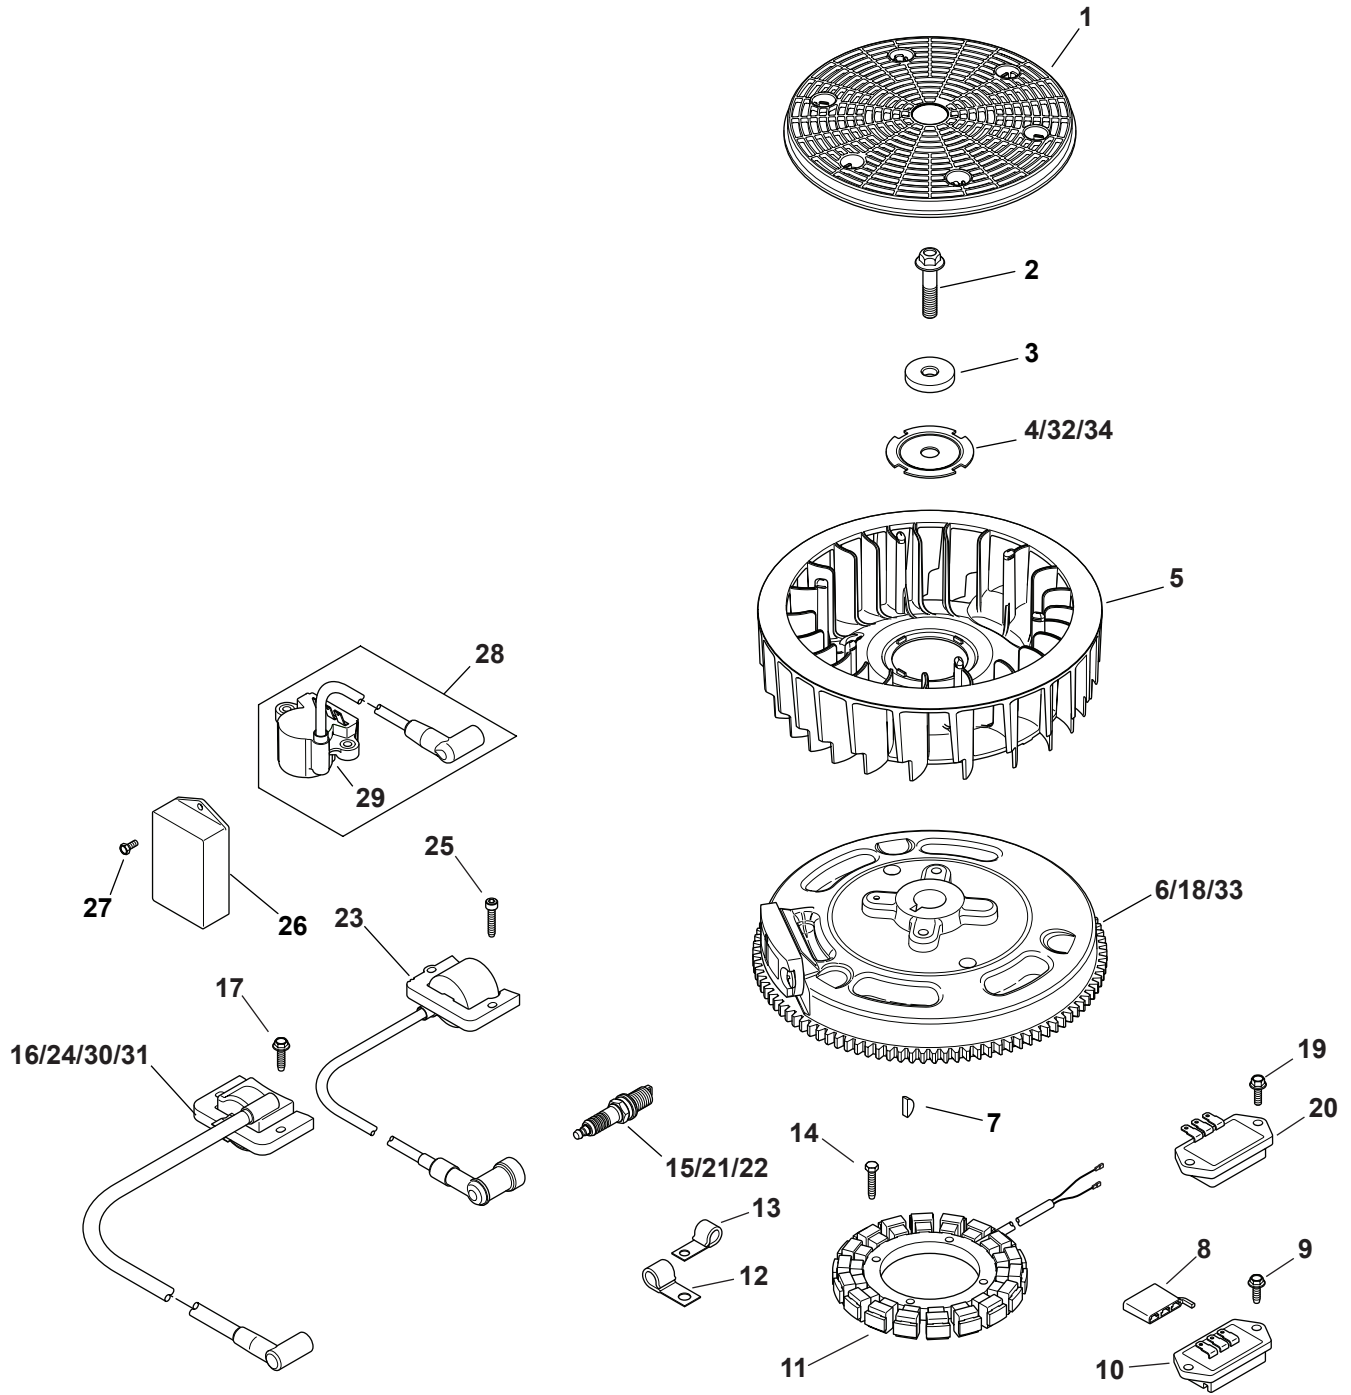

Kohler SV730-0039 Ignition/Electrical

Kohler SV730-0039 Ignition/Electrical

Ref.	Part Number	Description
1	KH-32-162-03-S	Grass Screen
2	KH-12-086-14-S	Flg. Screw, M10 x 1.5 x 45
3	KH-12-468-03-S	Flat Washer, ¹³/₃₂
4	KH-20-146-05-S	Fan Mounting Plate
5	KH-32-157-01-S	Fan
6	KH-32-025-16-S	Flywheel Assembly
7	KH-X-42-15-S	Key, ³/₁₆ x ⁵/₈
8	KH-25-155-41-S	Connector
11	KH-237878-S	15 Amp Stator Kit (Inc. KH-25-452-01-S)
14	KH-M-548025-S	Thd. Frm. Screw, M5 x 0.8 x 25
16	KH-24-584-45-S	Ignition Module Kit
17	KH-M-545020-S	Flg. Thd. Frm. Screw, M5 x .8 x 20
22	759-3336	Spark Plug
N/A	KH-25-454-03-S	Wire Tie
N/A	KH-32-176-14-S	Wire Harness Kit
N/A	KH-25-454-05-S	Tie
N/A	KH-25-452-01-S	Terminal