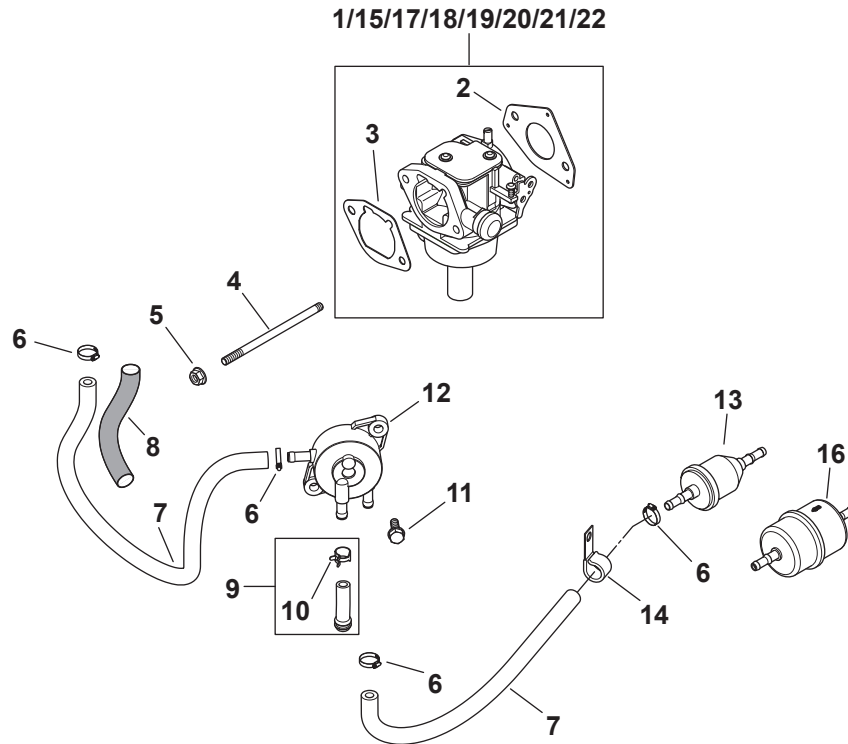

Ref.	Part-Number	Description
1	KH-32-853-12-S	Carburetor Kit, 22mm KEIHIN (Inc. 2 & 3)
2	KH-24-041-52-S	Carburetor Gasket
3	KH-24-041-14-S	Air Cleaner Base Gasket
4	KH-M-629105-S	Stud, M6 x 1.0 x 106
5	KH-M-641060-S	Flg. Nut, M6 x 1.0
13	KH-25-050-22-S	Fuel Filter
7	KH-25-111-34-S	Fuel Line
6	KH-25-237-14-S	Hose Clamp, ½

Ref.	Part-Number	Description
14	KH-47-154-01-S	Cable Clip
11	KH-24-086-12-S	Tap Screw, M6 x 1.7 x 18
12	KH-24-393-16-S	Fuel Pump
N/A	KH-24-757-36-S	Choke Repair Service Kit (Inc. 2 & 3)
N/A	KH-24-757-38-S	Gasket Repair Service Kit (Inc. 2 & 3)
N/A	KH-24-757-44-S	Float Kit (Inc. 2 & 3)
N/A	KH-24-757-45-S	Solenoid Valve Repair Kit (Inc. 2 & 3)
N/A	KH-24-757-46-S	Overhaul Repair Kit (Inc. 2 & 3)