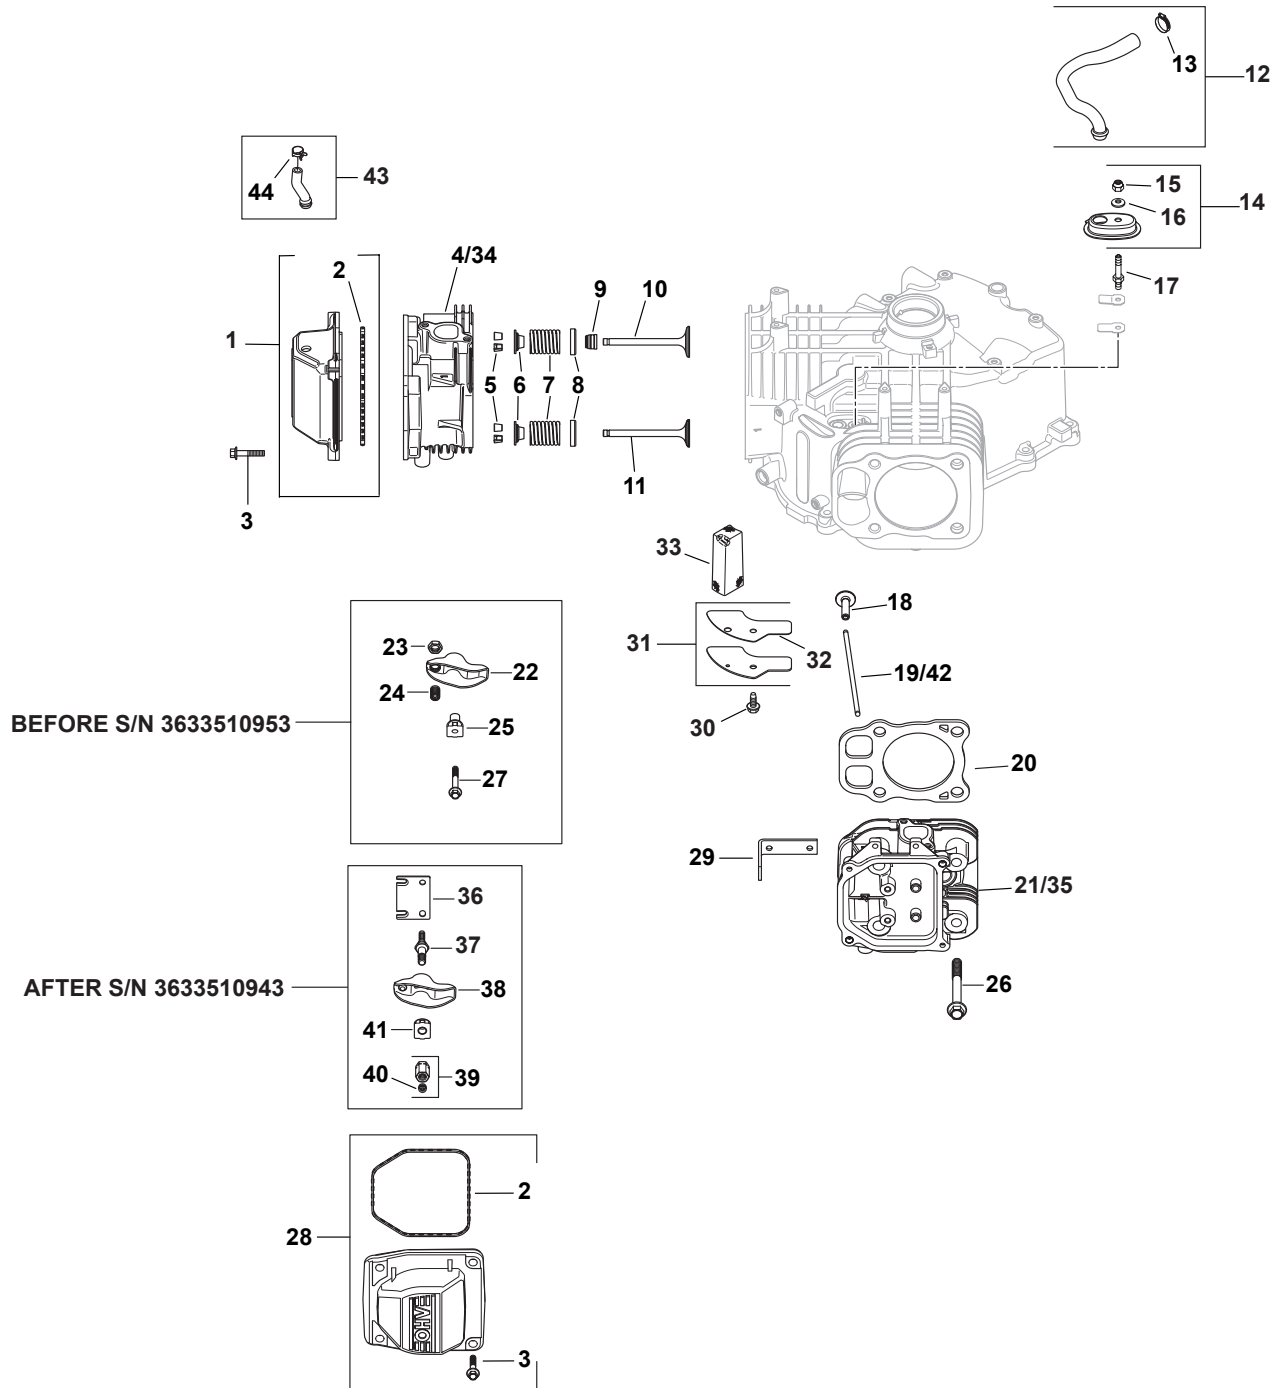

Kohler SV730-0011 Head/Valve/Breather

Kohler SV730-0011 Head/Valve/Breather

Ref.	Part Number	Description	Ref.	Part Number	Description
1	KH-32-096-06-S	Breather Valve Cover Kit (Inc. 2)	30	KH-M-645016-S	Flg. Thd. Frm. Screw, M6 x 1.0 x 16
2	KH-24-153-30-S	Valve Cover O-Ring	31	KH-32-096-04-S	Breather Cover Kit (Inc. 32)
3	KH-M-651030-S	Flg. Screw, M6 x 1.0 x 30	33	KH-32-050-01-S	Breather Filter
5	KH-12-755-03	Retainer Kit	34	KH-32-318-13-S	#1 Cylinder Head Assembly Kit (Inc. Exhaust Mounting Hardware)
6	KH-12-173-01	Valve Spring Cap	35	KH-32-318-14-S	#2 Cylinder Head Assembly Kit (Inc. Exhaust Mounting Hardware)
7	KH-24-089-02	Valve Spring	36	KH-32-146-09-S	Guide Plate
8	KH-235011-S	Spring Retainer	37	KH-32-072-04-S	Rocker Stud
9	KH-66-032-05-S	Valve Stem Seal	38	KH-32-186-03-S	Rocker Arm
10	KH-24-017-01	Intake Valve	39	KH-32-100-05-S	Hex Nut Assembly (Incl. 39)
11	KH-24-016-01	Exhaust Valve	40	KH-25-086-168-S	Set Screw
12	KH-32-326-06-S	Breather Hose Kit (Inc. 13)	41	KH-25-599-01-S	Rocker Arm Pivot
13	KH-25-237-14-S	Hose Clamp, ½	42	KH-32-411-04-S	Push Rod
14	KH-32-081-02-S	Breather Housing Kit (Inc. 15 & 16)	43	KH-32-326-07-S	Fuel Pump Hose Kit w/Clamp (Inc. 44)
15	KH-M-547050-S	Lock Nut, M5 x .8	44	KH-25-237-01-S	Hose Clamp
16	KH-32-468-01-S	Sealing Washer	N/A	KH-32-755-03-S	Cylinder Head Hardware Kit (Services 1 Head.) (Inc. 5-11, 19, 22, 25 & 34)
17	KH-32-072-03-S	Breather Cover Stud	N/A	KH-24-041-49-S	Exhaust Gasket
18	KH-32-019-02-S	Tappet	N/A	KH-24-153-27-S	Intake Port O-Ring
20	KH-32-841-01-S	Cylinder Head Gasket Kit (Inc. 26, KH-24-041-49-S & KH-24-153-27-S)			
26	KH-12-086-16	Flg. Screw, M10 x 1.5 x 90			
28	KH-24-755-141-S	Breather Valve Cover Kit (Inc. 2 & 3)			
29	KH-25-445-01-S	Lifting Strap