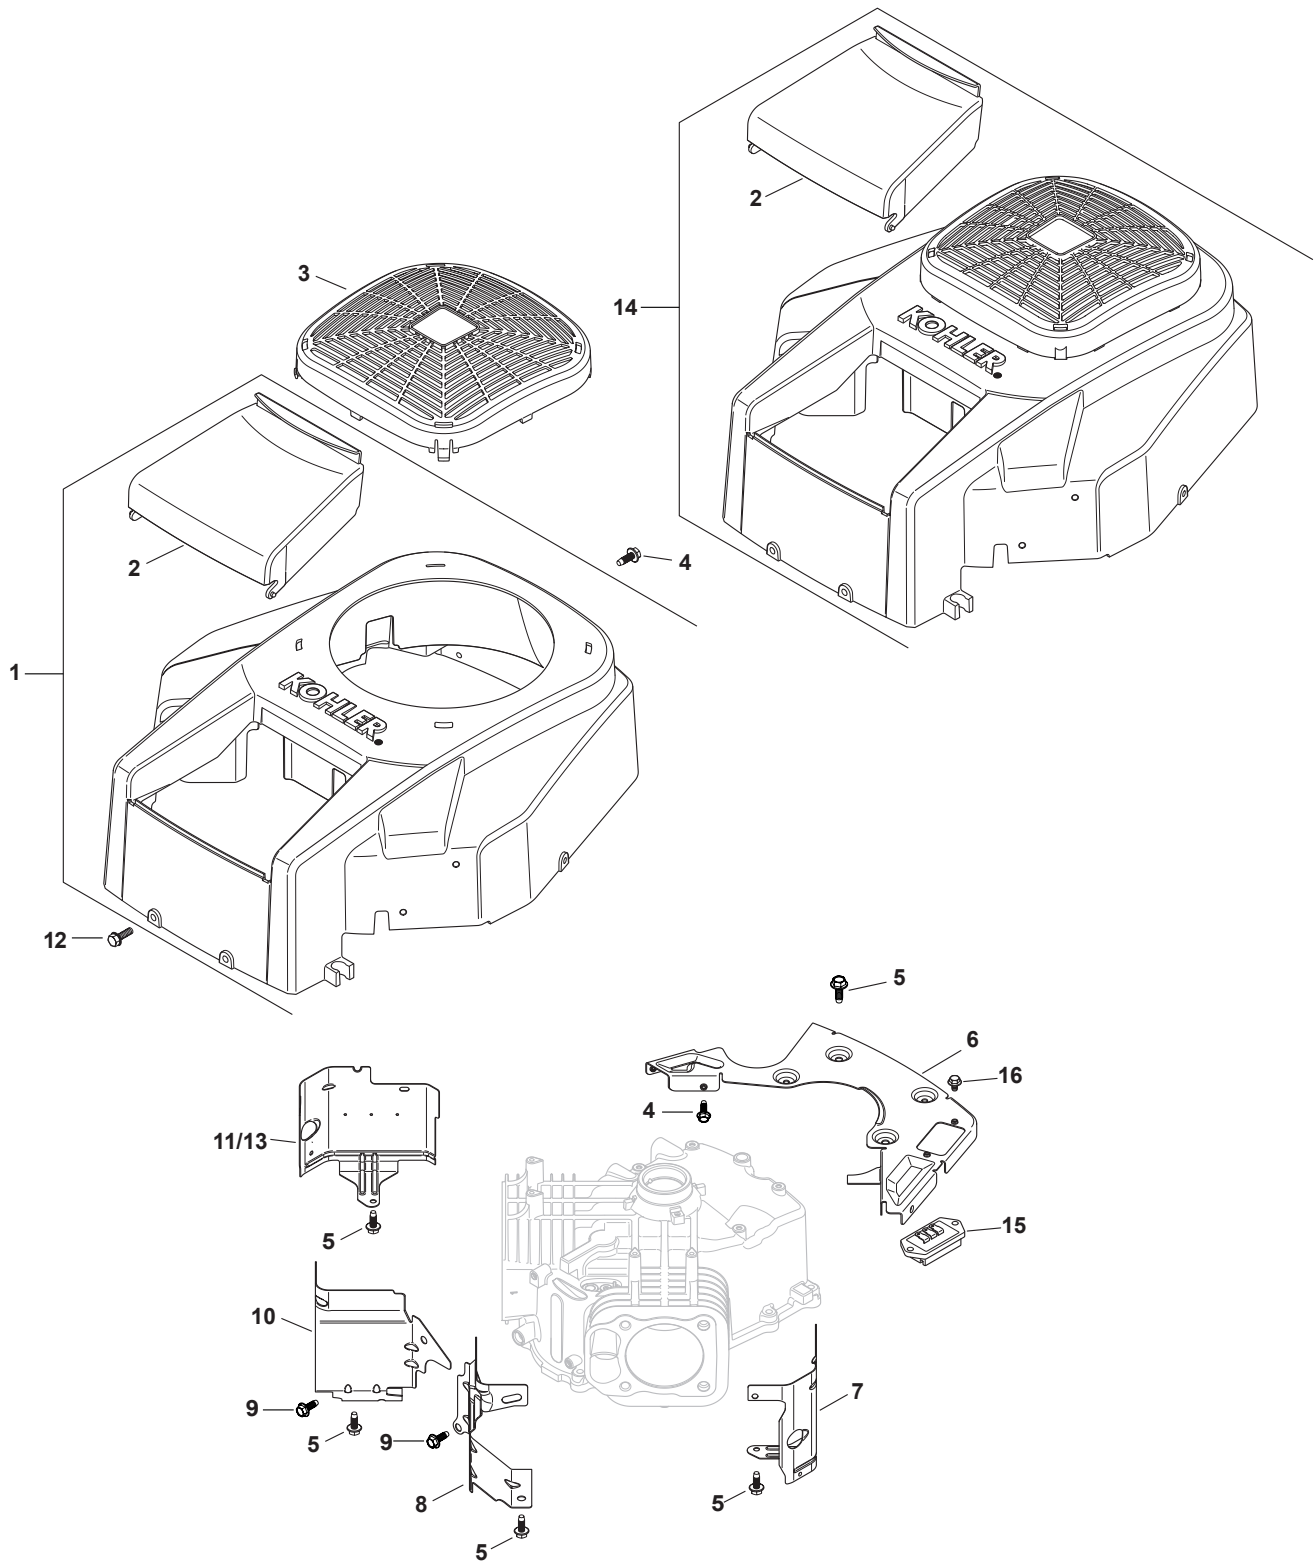

Kohler SV730-0011 Blower Housing & Baffles

Kohler SV730-0011 Blower Housing & Baffles

Ref.	Part Number	Description
1	KH-32-027-03-S	Housing Blower Kit (Inc. 2 & KH-41-037-10-S)
2	KH-32-096-08-S	Air Cleaner Cover
4	KH-M-545016-S	Flg. Thd. Frm. Screw, M5 x 0.8 x 16
5	KH-M-645016-S	Flg. Thd. Frm. Screw, M6 x 1.0 x 16
6	KH-32-146-05-S	Backing Plate Kit
7	KH-32-063-12-S	Cyl Barrel Baffle - #2 Side
8	KH-32-063-02-S	Valley Baffle - #2 Side
9	KH-M-545010	Flg. Thd. Frm. Screw, M5 x .8 x 10
10	KH-32-063-03-S	Valley Baffle - #1 Side
11	KH-32-063-10-S	Cyl Barrel Baffle - #1 Side
12	KH-24-086-12	Tap Screw, M6 x 1.7 x 18
15	KH-41-403-10-S	Regulator/Rectifier
16	KH-25-086-158-S	Flng. Thd. Frm. Screw, M6 x 1.0 x 10
N/A	KH-41-037-10-S	Service Nameplate