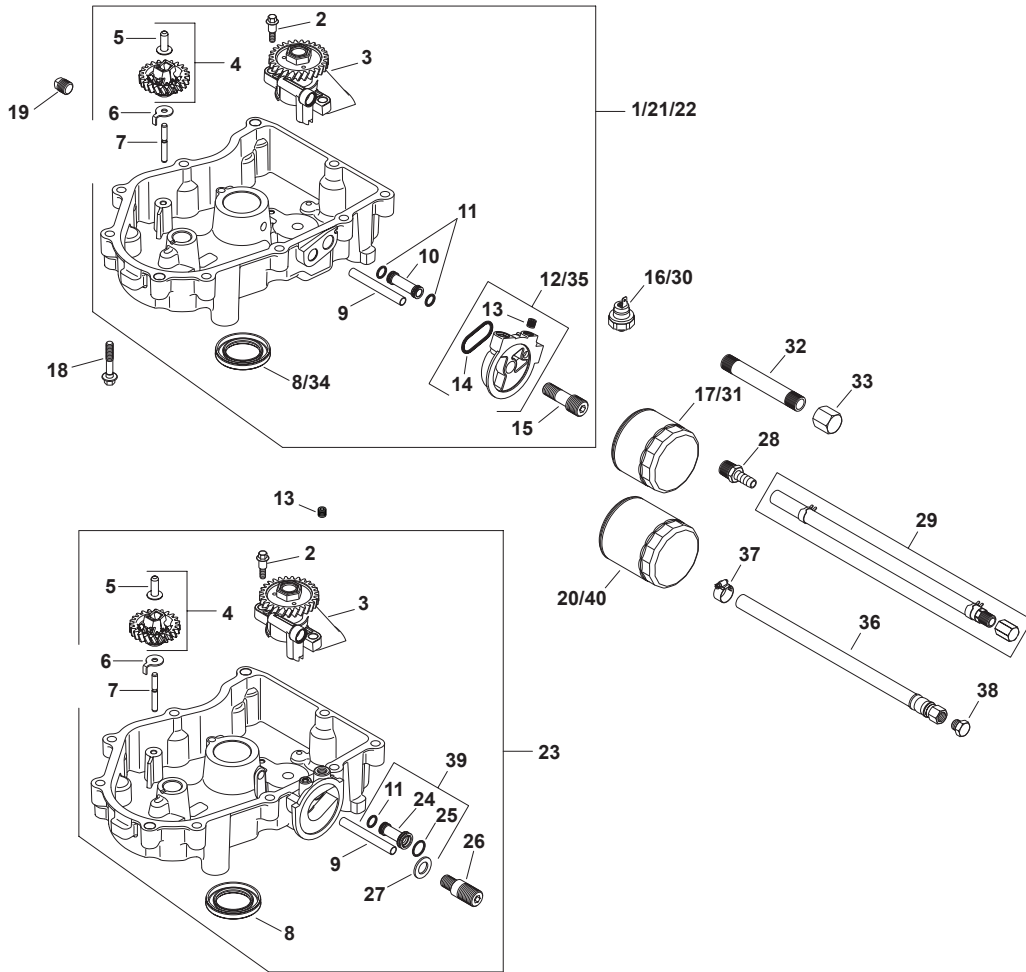

Kohler SV735-0002 Oil Pan/Lubrication

Ref.	Part Number	Description
2	KH-32-086-01-S	Shd. Thd. Frm. Screw, M6 x .0 x 6.5
3	KH-32-393-10-S	Oil Pump Assembly
4	KH-24-043-12-S	Governor Gear Kit w/ Pin (Inc. 5)
5	KH-12-380-01-S	Governor Regulating Pin
6	KH-24-448-02-S	Locking Tab
7	KH-12-144-02-S	Governor Gear Shaft
8	KH-25-032-06-S	Oil Seal
9	KH-32-123-01-S	Oil Feed Tube - Filter To Pan
11	KH-24-153-01-S	Oil Pick-Up O-Ring
13	KH-25-139-60-S	Ctsk. Pipe Plug, 1/8

Ref.	Part Number	Description
17	KH-12-050-01-S	Oil Filter
18	KH-24-086-17-S	Flg. Screw, M8 x 1.25 x 45
19	KH-25-139-57-S	Sq. Hd. Pipe Plug, 3/8
23	KH-32-199-07-S	Oil Pan Assembly (Inc. 2-9, 11, 24-27)
24	KH-32-123-06-S	Oil Feed Tube
25	KH-32-153-05-S	O-Ring
26	KH-32-136-05-S	Oil Filter Nipple
27	KH-32-468-02-S	Flat Washer
39	KH-32-123-09-S	Oil Feed Tube Assembly (Inc. 11, 24, 25)