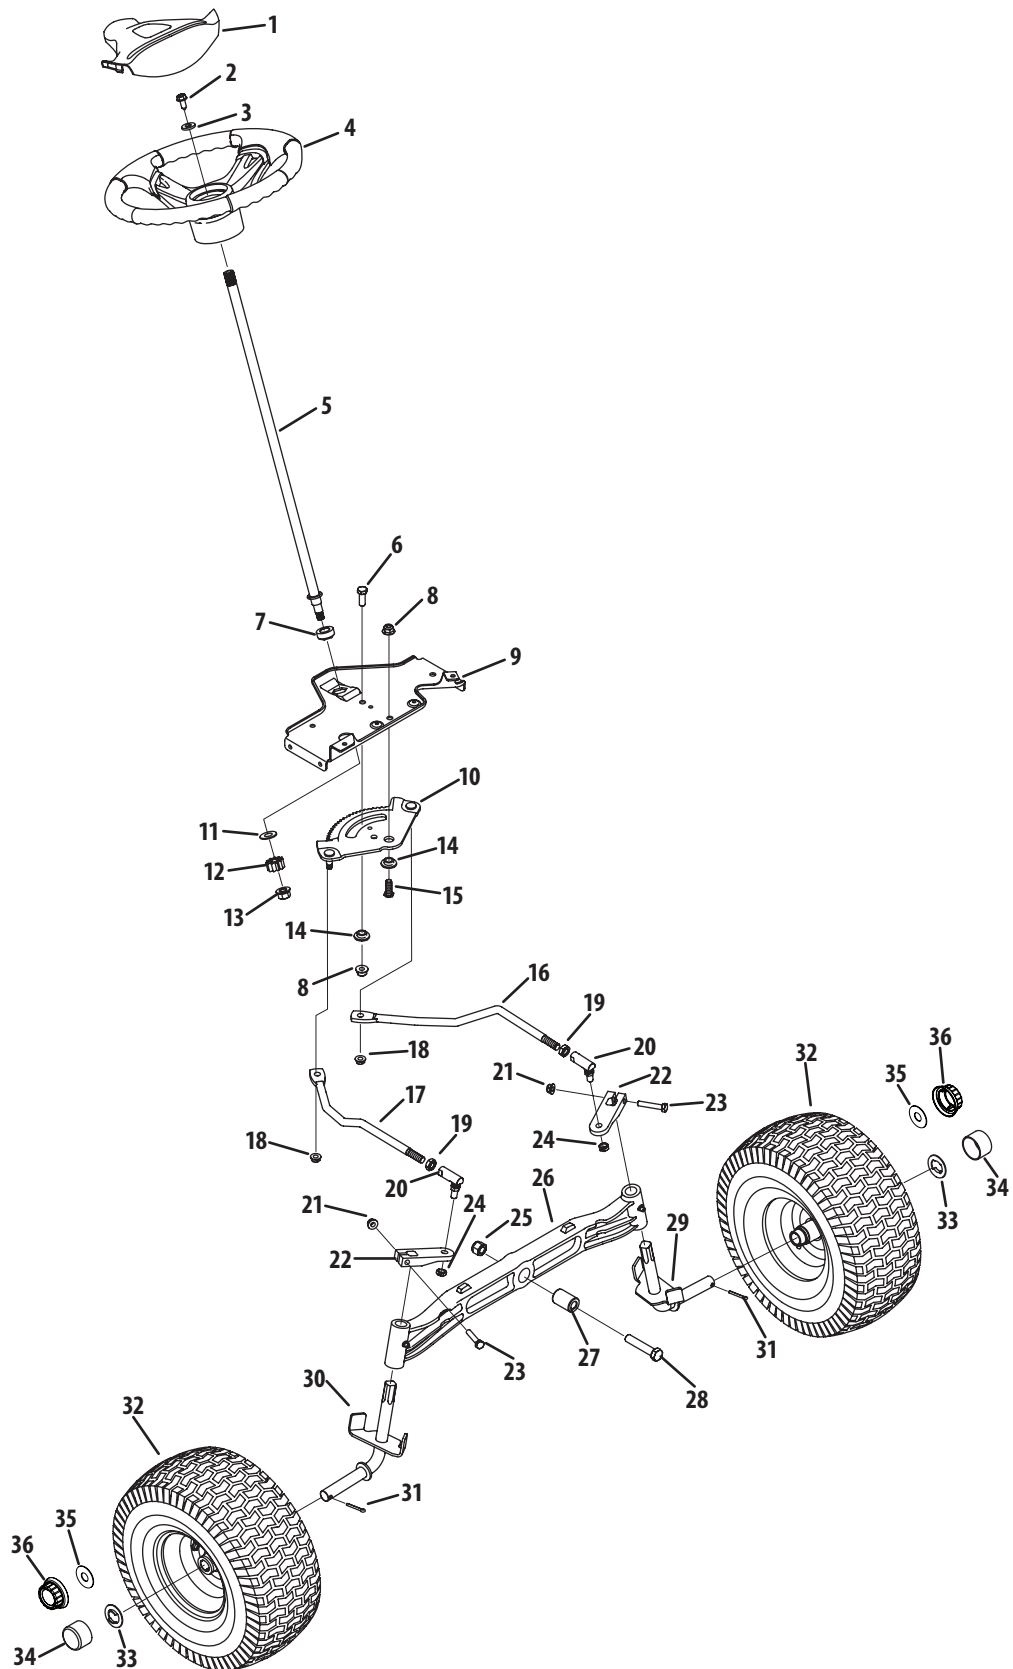

Steering & Front Axle Assembly

Steering & Front Axle Assembly

Ref.	Part Number	Description
1	731-04532B	Steering Wheel Cover
2	710-04484	Hex Washer Screw, 5/16-18 x .750
3	936-3004	Flat Washer, .406 x .875 x .105
4	631-04008A	Steering Wheel
5	738-04262	Steering Wheel Shaft
6	710-0514	Hex Screw, 3/8-16 x 1.00
7	741-04237A	Hex Flange Bearing
8	712-04065	Flange Lock Nut, 3/8-16
9	783-06043-0637	Steering Support Bracket
10	717-1550F	Steering Gear
11	736-3084	Flat Washer, .51 x 1.12 x .06
12	717-1554	Steering Gear
13	712-0459	Flange Lock Nut, 7/16-20
14	738-04363	Shoulder Spacer, .385 x 1.25 x .3025
15	710-04095	Hex Screw, 3/8-16 x 1.00
16	711-04998	LH Drag Link
17	711-04999	RH Drag Link
18	712-3004A	Flange Lock Nut, 5/16-18
19	912-0240	Jam Nut, 7/16-20
20	923-0448A	Lock Joint
21	712-04063	Flange Lock Nut, 5/16-18

Ref.	Part Number	Description
22	748-04065-0637	Steering Block
23	710-3180	Hex Screw, 5/16-18 x 1.75
24	912-0214	Hex Lock Nut, 3/8-24
25	712-3083	Hex Lock Nut, 1/2-13
26	719-04413	Axle Pivot Bar
27	750-05041	Spacer, .510 x 1.00 x 1.5075
28	710-04824	Hex Screw, 1/2-13 x 2.5
29	638-04030-0637	LH Axle Assembly
30	638-04029-0637	RH Axle Assembly
31	714-0162	Cotter Pin, 5/32 x 1.25
32	N/A	Wheel Assembly, 16.0 x 6.5 x 8 (U.S.)
—	934-04082-0499	Rim Assembly, 8.0 x 5.38
—	734-1727	Tire, 16.0 x 6.50 x 8
32A	N/A	Wheel, 16.0 x 6.50 x 8 (Aus.)
—	934-04090A-0499	Rim Assembly, 8.0 x 5.38
—	734-1727	Tire, 16.0 x 6.50 x 8.00
—	737-0224	Grease Fitting
33	736-04228A	Flat Washer, .781 x 1.590 (U.S.)
34	731-05674	Bumper Cap (U.S.)
35	736-0866	Flat Washer, .755 x 1.92 x .060 (Aus.)
36	931-3020	Bumper Cap (Aus.)