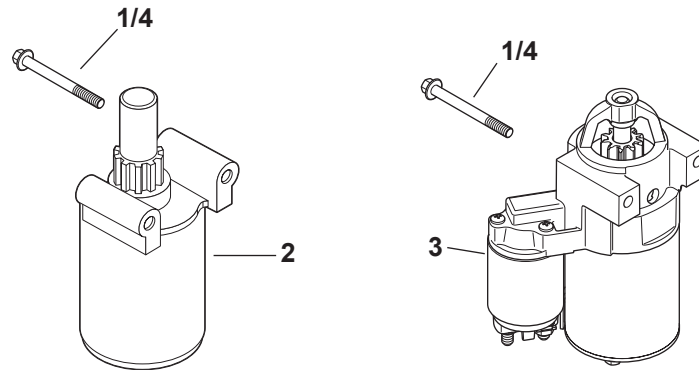

Ref.	Part Number	Description
2	KH-32-098-01-S	Starter Assembly
4	KH-M-851080-S	Flg. Screw, M8 X 1.25 X 80