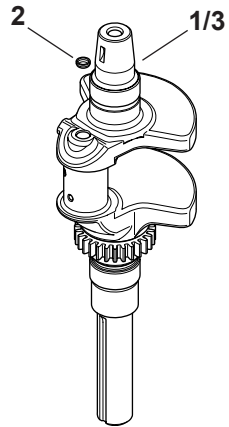

Ref.	Part Number	Description
2	KH-52-139-09-S	Cup Plug
3	KH-32-014-04-S	Crankshaft (Inc. 2)