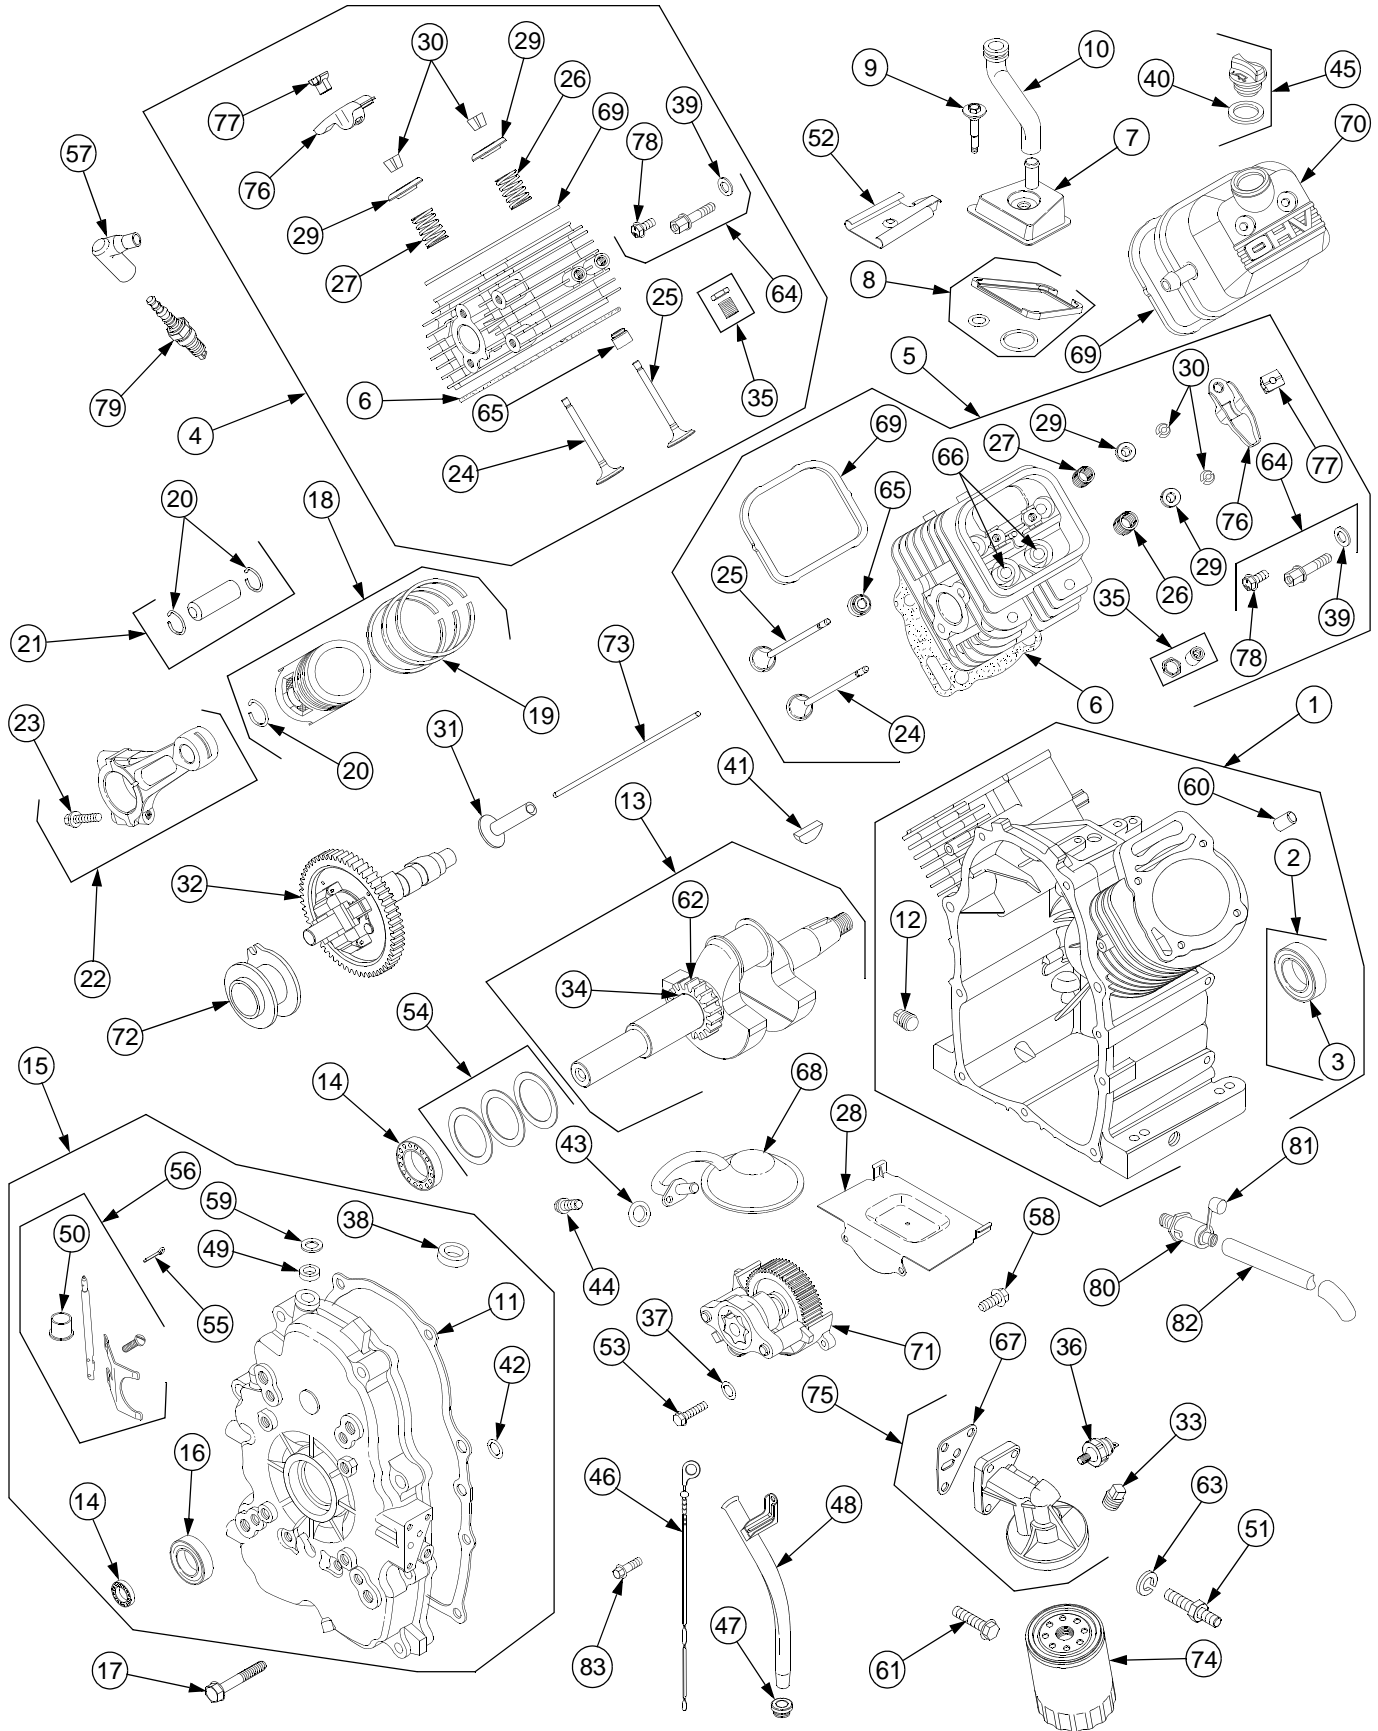

ENGINE ASSEMBLY

ENGINE ASSEMBLY

REF. NO.	PART NUMBER	DESCRIPTION	QTY.	REF. NO.	PART NUMBER	DESCRIPTION	QTY.
1	BS-692544	Cylinder Assembly	1	42	BS-692154	Seal, O-Ring	1
2	BS-808534	Kit, Bushing/Seal (Magneto Side)	1	43	BS-690690	Seal, O-Ring	1
3	BS-805101	Seal, Oil	1	44	BS-692537	Screw	1
4	BS-809185	Head, Cylinder (#1)	1	45	BS-491832	Plug, Oil Fill	1
	BS-692059	Screw	2	46	BS-693175	Dipstick	1
5	BS-809186	Head, Cylinder (#2)	1	47	BS-693172	Seal, Dipstick Tube	1
	BS-692059	Screw	2	48	BS-693173	Tube, Dipstick	1
6	BS-690888	Gasket, Cylinder Head	2	49	BS-690701	Bushing, Governor Shaft	1
7	BS-808984	Breather Assembly	1	50	BS-806686	Bushing, Governor Shaft	1
8	BS-809094	Gasket, Breather	1	51	BS-690682	Stud, Oil Filter Adapter	1
9	BS-690751	Screw (Breather Ass'y.)	1	52	BS-690686	Baffle, Breather	1
10	BS-806083	Tube, Breather	1	53	BS-691492	Screw	2
11	BS-691684	Gasket, Crankcase	1	54	BS-807625	Shim, End Play	AR
12	BS-690946	Plug, Oil Drain	1	55	BS-691550	Retainer, Governor Shaft	1
13	BS-809806	Crankshaft	1	56	BS-806685	Shaft, Governor	1
14	BS-690752	Bearing, Ball	1	57	BS-692076	Boot, Spark Plug	2
15	BS-808847	Cover, Crankcase	1	58	BS-692539	Screw	1
16	BS-805049	Seal, Oil (PTO Side)	1	59	BS-690680	Seal, Governor Shaft	1
17	BS-692540	Screw (Crankcase Cover)	11	60	BS-806469	Pin, Locating	2
18	BS-808326	Piston Assembly	2	61	BS-690679	Screw	2
	BS-808337	Piston Assembly, .020 O.S.	2	62	BS-691530	Gear, Timing	1
19	BS-807889	Ring Set	2	63	BS-690706	Washer	1
	BS-807995	Ring Set, .020 O.S.	2	64	BS-809157	Stud, Rocker Arm	4
20	BS-690683	Lock, Piston Pin	2	65	BS-691963	Seal, Valve	2
21	BS-807886	Pin, Piston	2	66	BS-692057	Bushing, Valve Guide (not shown)	4
22	BS-807900	Rod, Connecting	2	67	BS-692063	Gasket, Oil Adapter	1
	BS-807803	Rod, Connecting, .020 U.S.	2	68	BS-690900	Screen, Oil Pump	1
23	BS-690698	Screw, Connecting Rod	4	69	BS-806039	Gasket, Rocker Cover	2
24	BS-807681	Valve, Exhaust	2	70	BS-690910	Cover, Rocker Arm	1
25	BS-807680	Valve, Intake	2		BS-691494	Cover, Rocker Arm (not shown)	1
26	BS-692084	Spring, Valve (Intake)	2	71	BS-693185	Pump, Oil	1
27	BS-692084	Spring, Valve (Exhaust)	2	72	BS-690689	Spool, Governor	1
28	BS-690745	Deflector	1	73	BS-691836	Rod, Push (Steel)	4
29	BS-692058	Retainer, Valve	4		BS-691758	Rod, Push (Aluminum)	4
30	BS-807683	Keeper, Valve	4	74	BS-492932	Filter, Oil	1
31	BS-690977	Tappet, Valve	4	75	BS-808235	Adapter, Oil Filter	1
32	BS-691557	Camshaft	1	76	BS-691543	Arm, Rocker	4
33	BS-690283	Plug, Oil	1	77	BS-690973	Pivot, Rocker Arm	4
34	BS-691639	Key, Timing	1	78	BS-807084	Screw, Rocker Cover	4
35	BS-807623	Adjuster, Rocker Arm	4	79	759-3336	Screw, Sems	2
36	BS-491657	Switch, Oil Pressure	1	80	751-3140	Drain, Oil	1
37	BS-690681	Seal, Oil Ring (Oil Pump)	1	81	751-3142	Cap	1
38	BS-690704	Washer, Sealing	1	82	751-3141-12	Hose, Oil Drain	1
39	BS-807085	Washer, Sealing	1	83	BS-692062	Screw, Dipstick Tube	1
40	BS-691312	Gasket, Oil Fill	1	-	BS-350447-1111	Engine, Complete	1
41	BS-808095	Key, Woodruff	1	-	BS-496238	Short Block	1