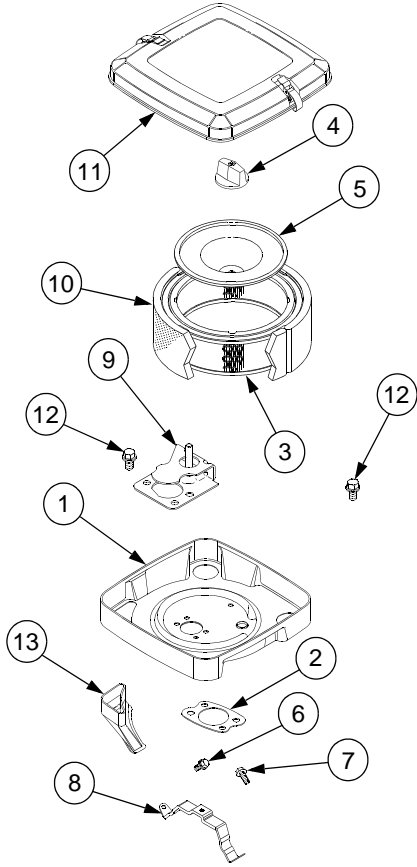

AIR CLEANER

REF. NO.	PART NUMBER	DESCRIPTION	QTY.
1	BS-691561	Base, Air Cleaner	1
2	BS-692081	Gasket, Air Cleaner	1
3	BS-394018	Filter, Air Cleaner Cartridge	1
4	BS-691985	Knob, Air Cleaner	1
5	BS-692079	Retainer, Air Filter	1
6	BS-692539	Screw, Cleaner Mounting Strap	1
7	BS-690872	Screw, Cleaner Mounting Strap	1
8	BS-692153	Strap, Air Cleaner Mounting	1
9	BS-691577	Shield, Carburetor	1
10	BS-272490	Pre Cleaner, Filter	1
11	BS-692097	Cover, Air Cleaner	1
12	BS-807084	Screw, Air Cleaner Base	2
13	BS-690743	Duct, Air	1