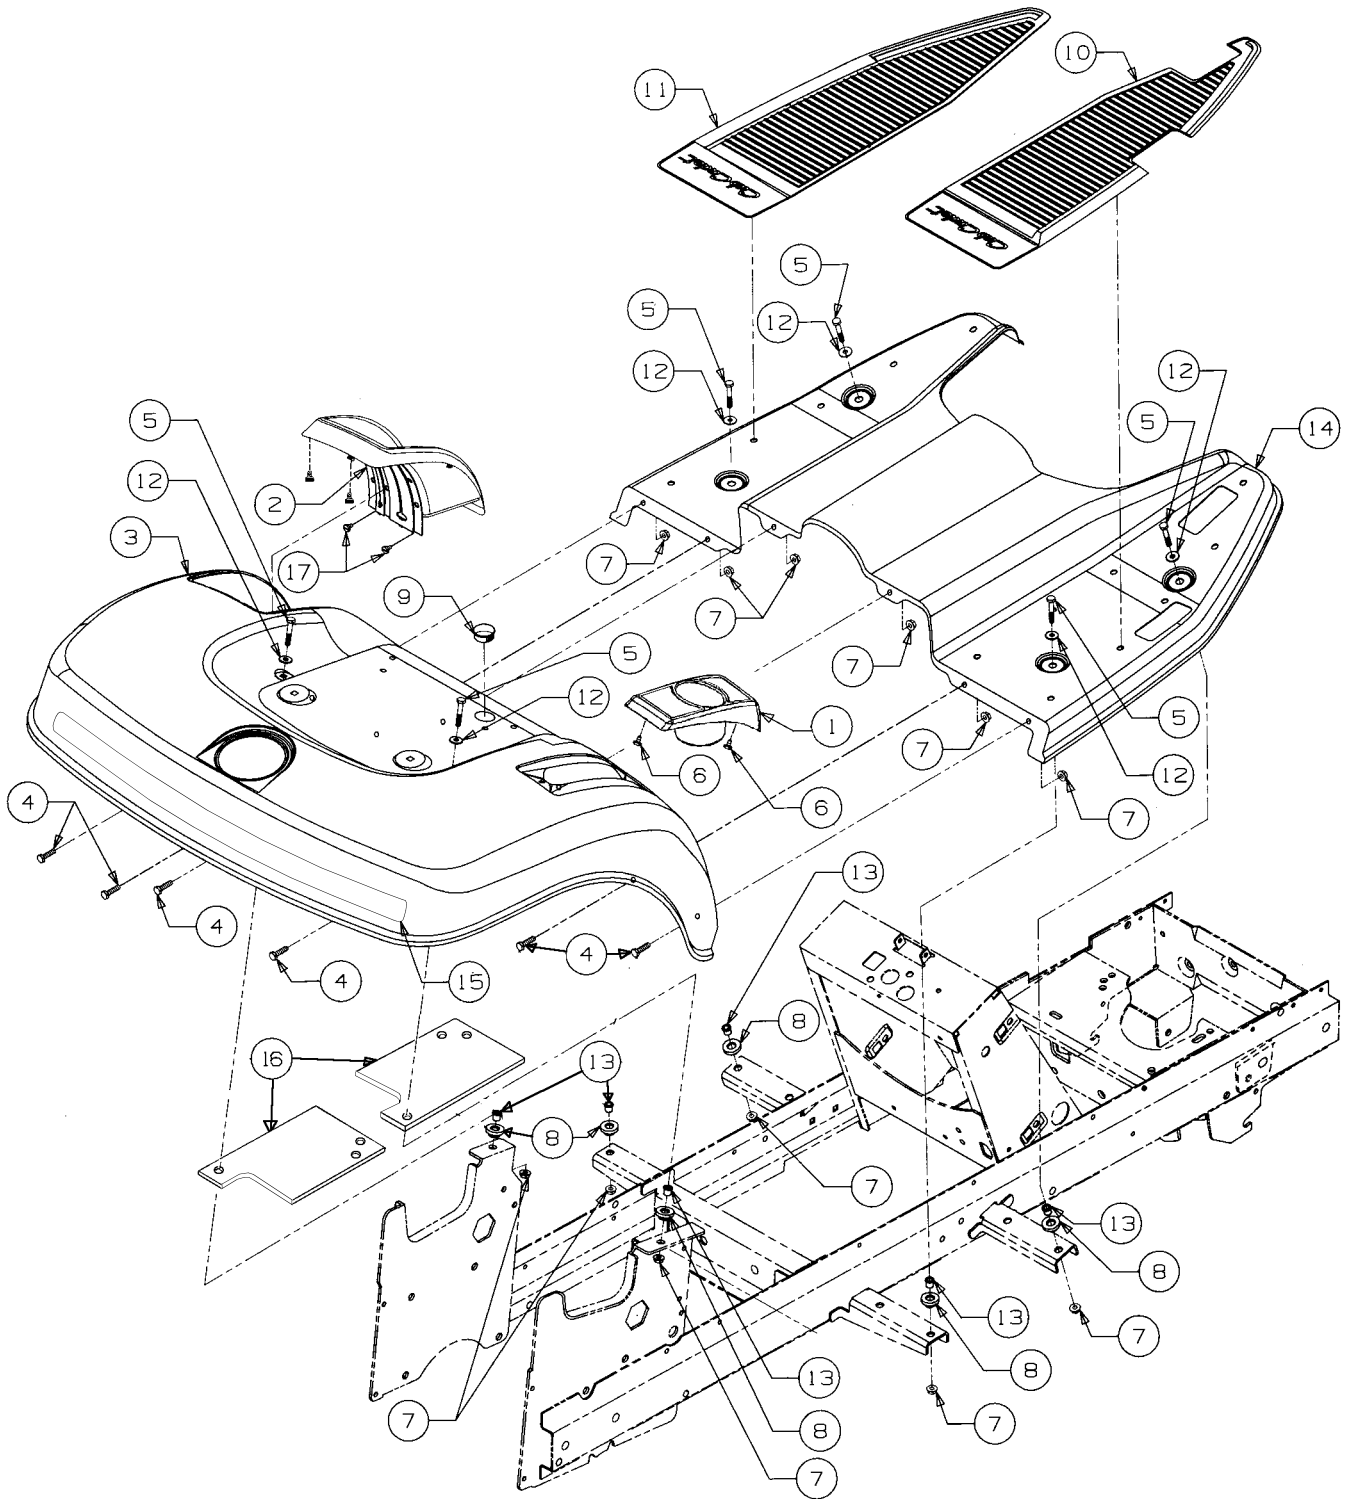

FENDER AND RUNNING BOARD

FENDER AND RUNNING BOARD

REF. NO.	PART NUMBER	DESCRIPTION	QTY.
1	731-3212	Cup Holder	1
2	631-3002	Cover, Implement Lift	1
3	703-2278B	Fender	1
4	710-0751	Screw, Hex Cap, 1/4-20 x .62	6
5	710-0597	Screw, Hex Cap, 1/4-20 x 1.0	6
6	710-1268	Screw, Hex Tapp, #10 x .38 Lg	2
7	712-3027	Nut, Hex Flange Lock, 1/4-20	12
8	722-0258	Grommet, Insulator	6
9	723-3042	Bushing, Snap, 7/8 ID	1
10	735-3046A	Pad, RH Foot	1
11	735-3047	Pad, LH Foot	1
12	736-3090	Washer, Flat, .255 x .72 x .06	6
13	750-3169	Spacer, .28 ID x .40 OD x .42 Lg	6
14	703-2279	Running Board w/Graphic	1
	777S30170	Graphic, Warning	1
15	777D07926	Graphic, Rear Fender	1
16	703-2628	Bracket, Fender Reinforcement	2
17	710-0224	Screw, Hex Tapp, #10-16 x .5	4