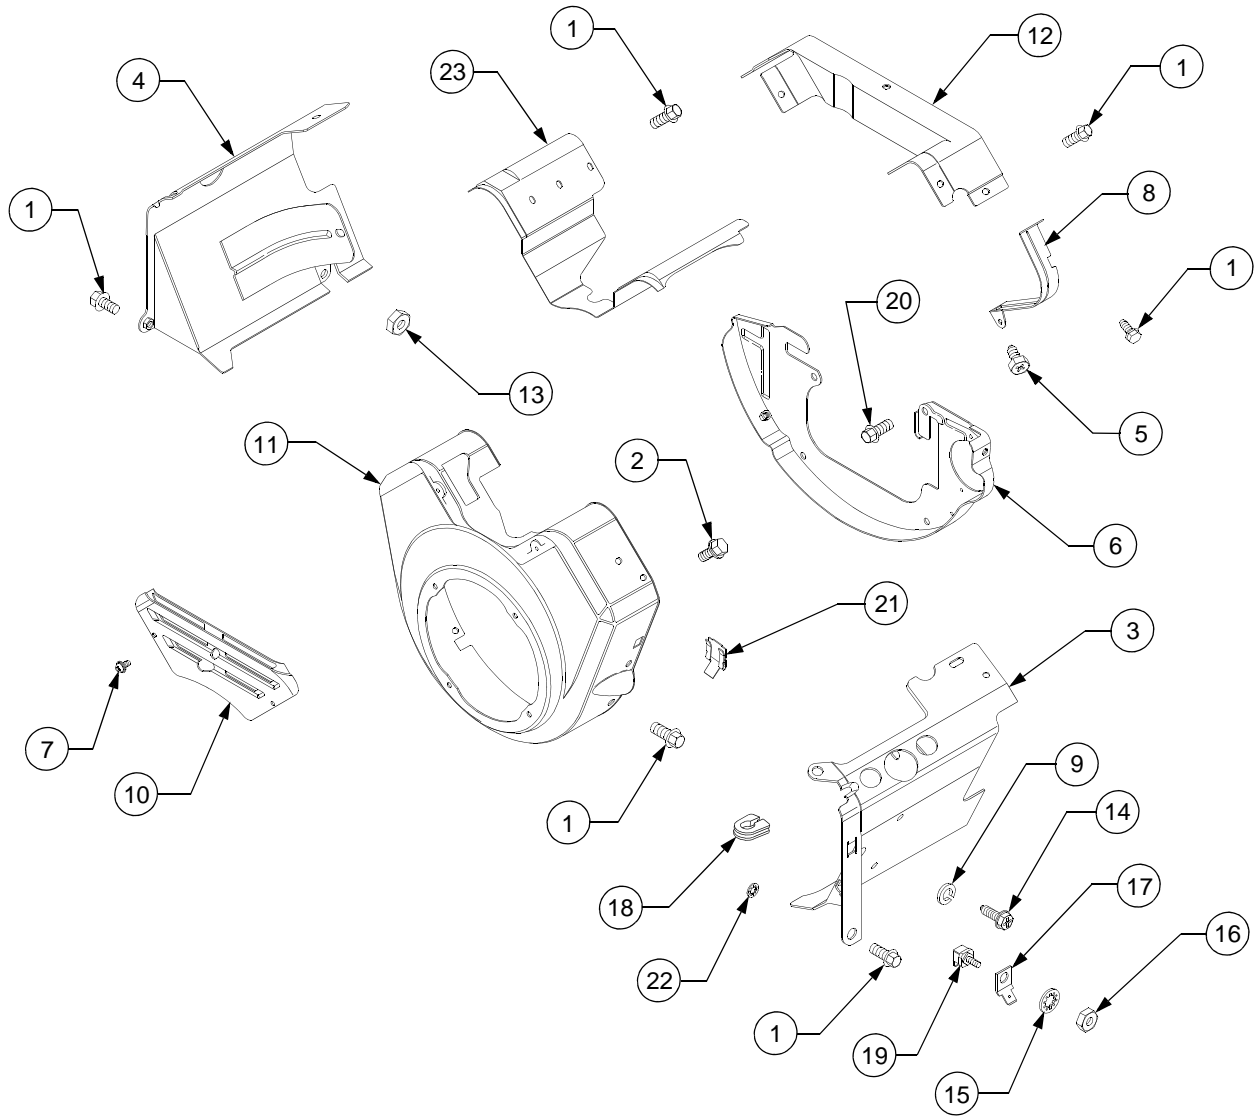

BLOWER HOUSING

REF. NO.	PART NUMBER	DESCRIPTION	QTY.	REF. NO.	PART NUMBER	DESCRIPTION	QTY.
1	BS-692539	Screw, Hex	AR	13	BS-690238	Nut, Hex	1
2	BS-692056	Screw, Hex	1	14	BS-692067	Screw, Mtg.	2
3	BS-806545	Cover, Cylinder #1	1	15	BS-691077	Washer, Lock, Internal Tooth	1
4	BS-806544	Cover, Cylinder #2	1	16	BS-691612	Nut, Hex	1
5	BS-690688	Screw Hex	1	17	BS-691084	Terminal, Ground	1
6	BS-690902	Plate, Back	1	18	BS-690744	Grommet, Cable	2
7	BS-690677	Screw, Sems	2	19	BS-691972	Insulator Assembly	1
8	BS-690714	Cover, Starter Drive	1	20	BS-807163	Screw, Hex	4
9	BS-690706	Washer, Lock	2	21	BS-690451	Clip, Debris	1
10	BS-690757	Cover, Carburetor	1	22	BS-691551	Washer	1
11	BS-690929	Housing, Blower	1	23	BS-690750	Cover, Air Guide	1
12	BS-690908	Cover, Air Guide	1