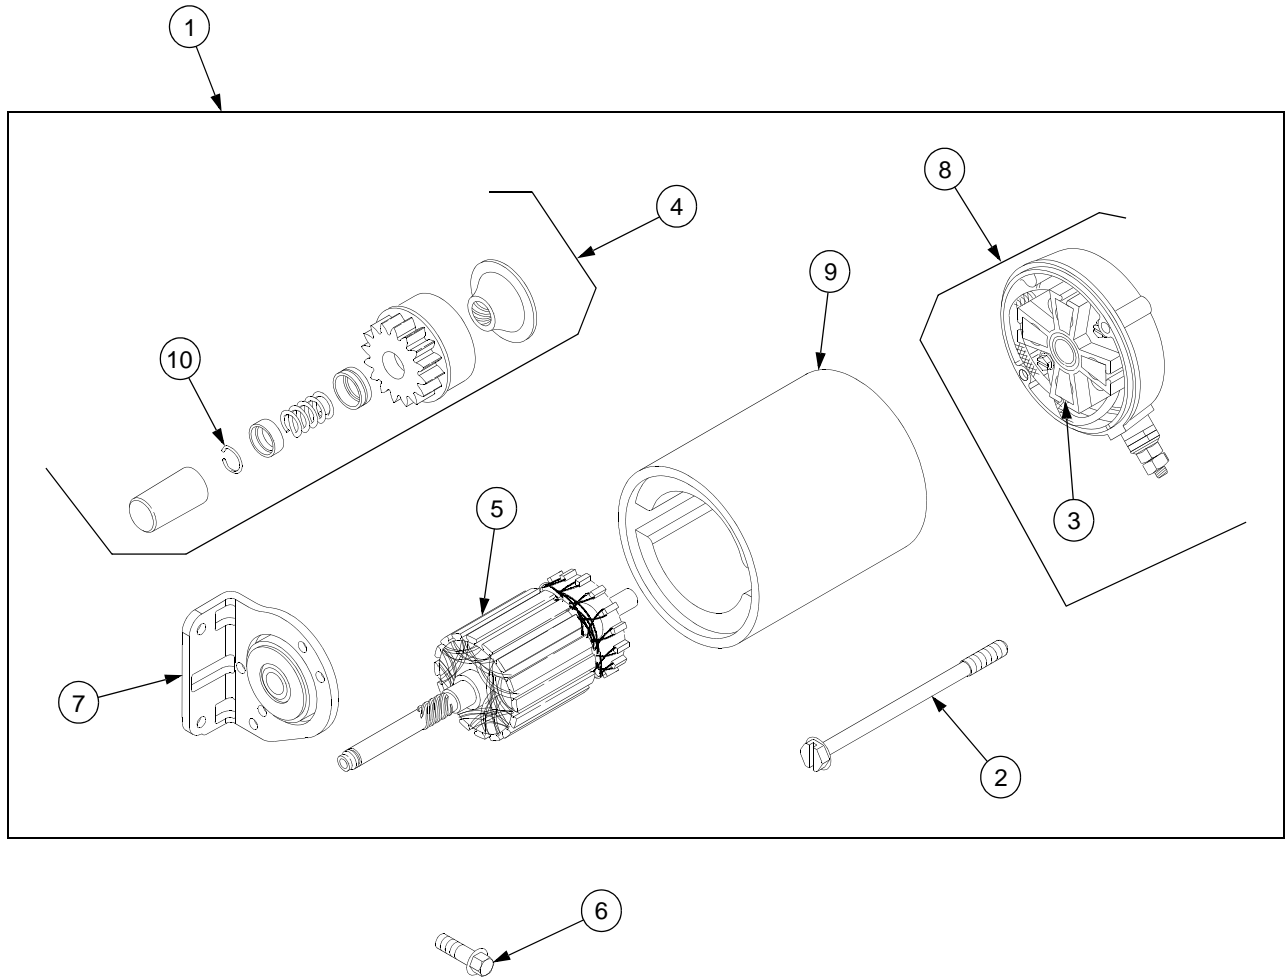

ELECTRIC STARTING MOTOR

REF. NO.	PART NUMBER	DESCRIPTION	QTY.
1	BS-691564	Starter Motor Assembly	1
2	BS-469880	Bolt, Starter Motor	2
3	BS-496887	Brush Set	1
4	BS-496881	Drive, Starter	1
5	BS-690855	Armature Assembly	1
6	BS-692062	Screw, Drive Cap	2
7	BS-808778	Cap, Drive	1
8	BS-496813	Cap, End	1
9	BS-690854	Housing, Starter	1
10	BS-691124	Ring, Retaining	1