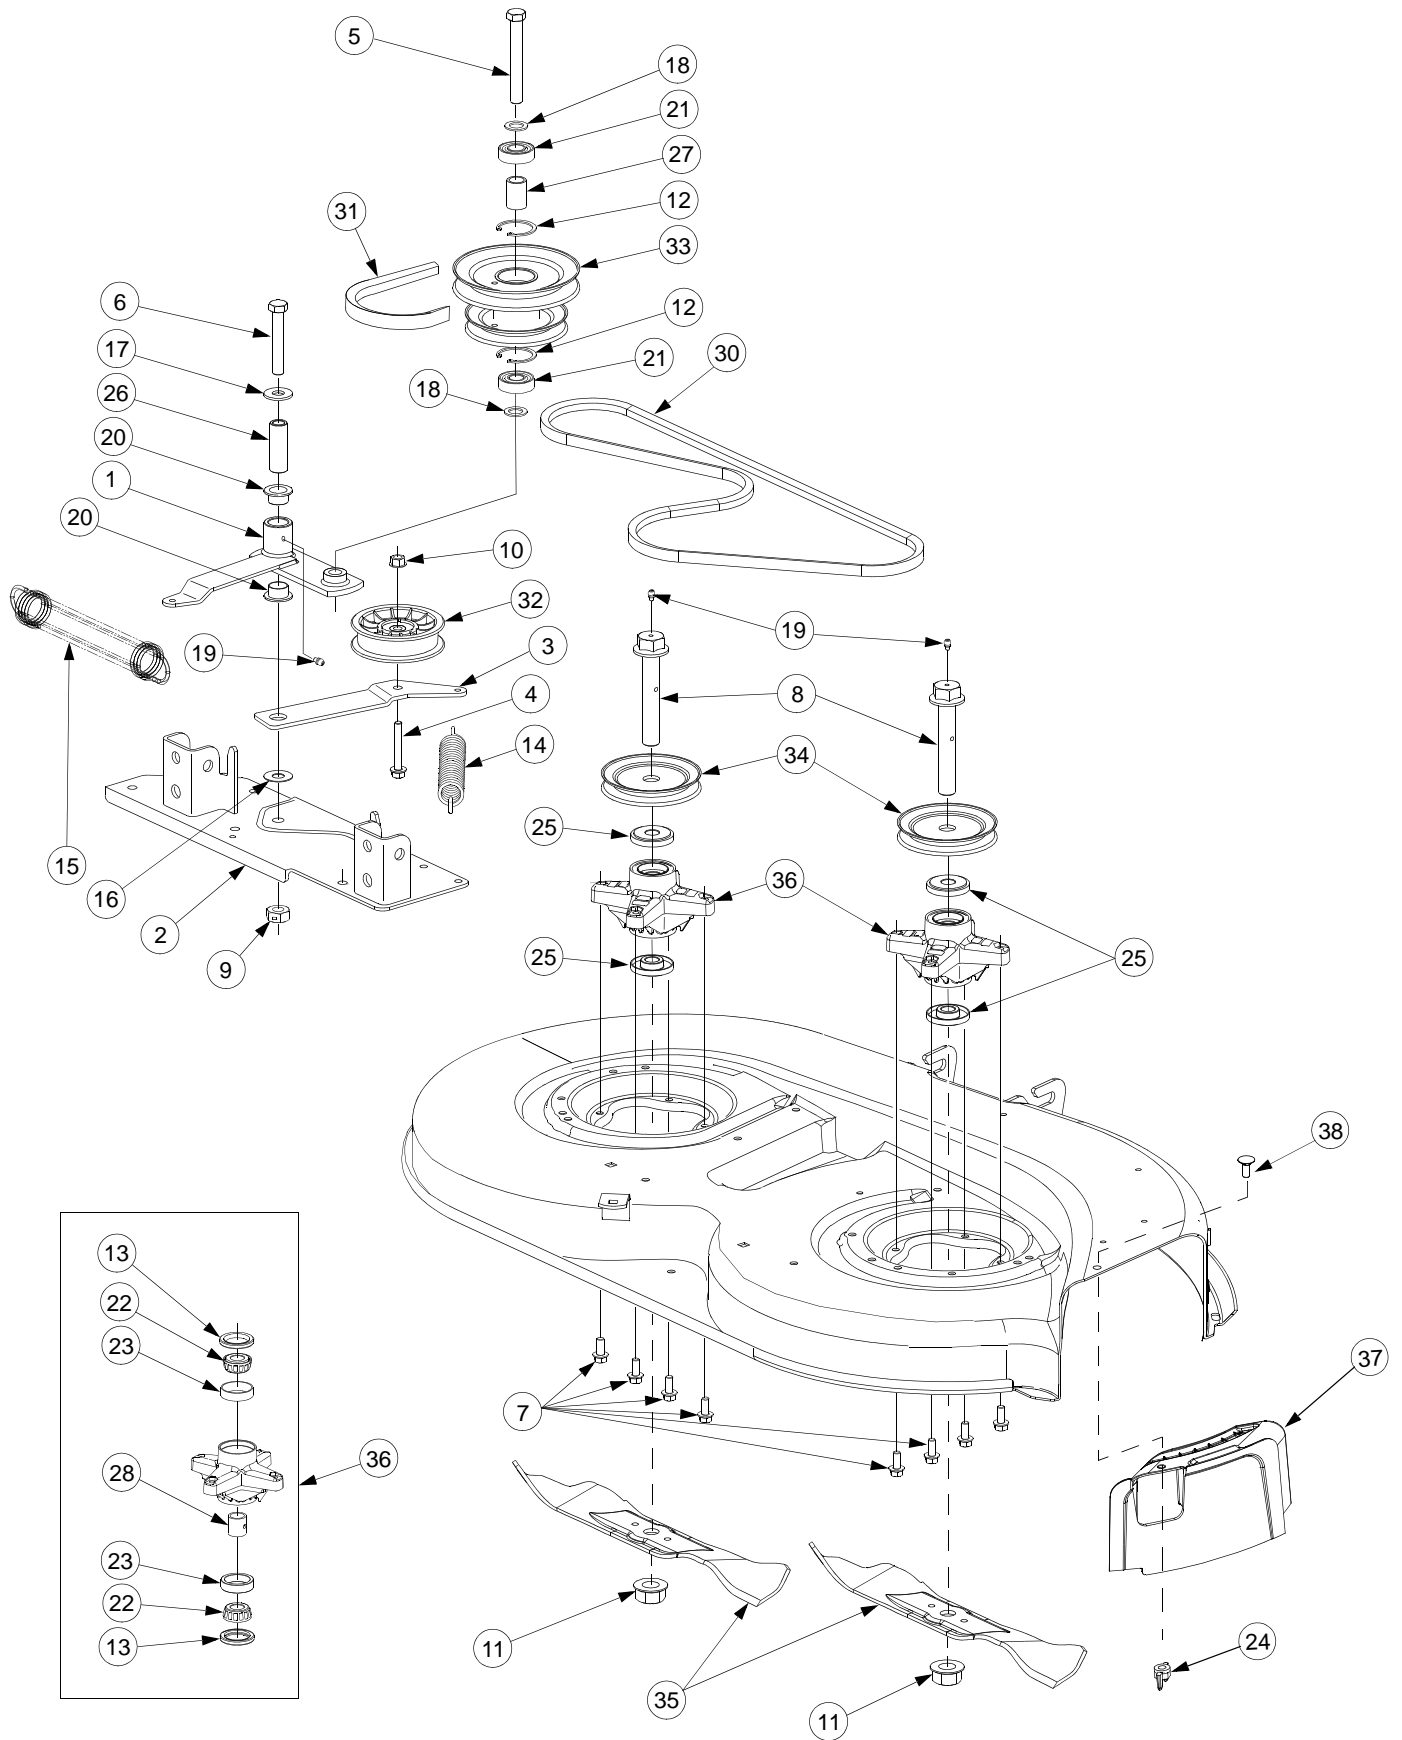

42" SPINDLE ASSEMBLY

42" SPINDLE ASSEMBLY

REF. NO.	PART NUMBER	DESCRIPTION	QTY.
1	603-0857	Pivot Arm, Double Pulley	1
2	603-0181B	Plate Assembly, Mounting	1
3	703-2463	Arm, Idler	1
4	710-0520	Screw, Hex Cap, 3/8-16 x 1.5 GR5	1
5	710-0923	Screw, Hex Cap, 5/8-18 x 3.0 GR5	1
6	710-1010	Screw, Hex Cap, 1/2-20 x 3.0 GR8	1
7	710-1260A	Screw, Hex Wsh Hd Tap, 5/16-18 x .75	8
8	710-1336A	Bolt, Spindle, 3/4-16 x 4.25	2
9	712-0239	Nut, Hex Center Lock, 1/2-20	1
10	712-0431	Nut, Hex Flange Lock, 3/8-16	1
11	712-3078	Nut, Hex Flange, 3/4-16	2
12	716-3020	Snap Ring, Internal	2
13	721-3018A	Seal, Oil, 1.25 x 1.874 x .25	4
14	732-0262	Spring, Extension, .88 x 6.12	1
15	732-3115	Spring, Extension, 1.25 x 8.15	1
16	736-0100	Washer, Flat, .531 x 1.25 x .036	1
17	736-0179	Washer, Flat, .531 x 1.25 x .100	1
18	736-0237	Washer, Flat, .65 x 1.25 x .075 Hdn.	2
19	737-3000	Fitting, 3/16 Drive Lube	4
20	741-0338	Bearing, Flange, 3/4 ID x .53 Lg	2
21	741-1122	Bearing, .625 ID x 1.574 OD x 470	2
22	741-04089	Cone, Bearing	4
23	741-04091	Cup, Bearing	4
24	712-3087	Nut, Wing, 1/4-20	1
25	748-3065	Spacer, Deck Spindle	4
26	750-0656	Spacer, Idlr Brkt .50 ID x .75 OD x 2.25	1
27	750-3132	Spacer, Pulley .635 ID x .88 OD x 1.25	1
28	750-3190A	Spacer, Bearing, .780 x .963 x .777	2
30	754-3073	Belt, Spindle, A-Section x 61 Lg	1
31	754-04041	Belt, PTO, B-Section x 111.2 Lg	1
32	756-0627B	Pulley, Flat Idler, 3.5 OD	1
33	756-3114	Pulley, Double (737-3000 Lube Fitting Not Included)	1
34	756-3089	V-Pulley, 4.0 Dia	2
35	759-3830	Blade, 3 In One, 21.20 Lg	2
36	618-3129B	Spindle, Blade	2
37	731-2363	Plug, Mulch	1
38	710-0134	Screw, Carriage, 1/4-20 x .62	1