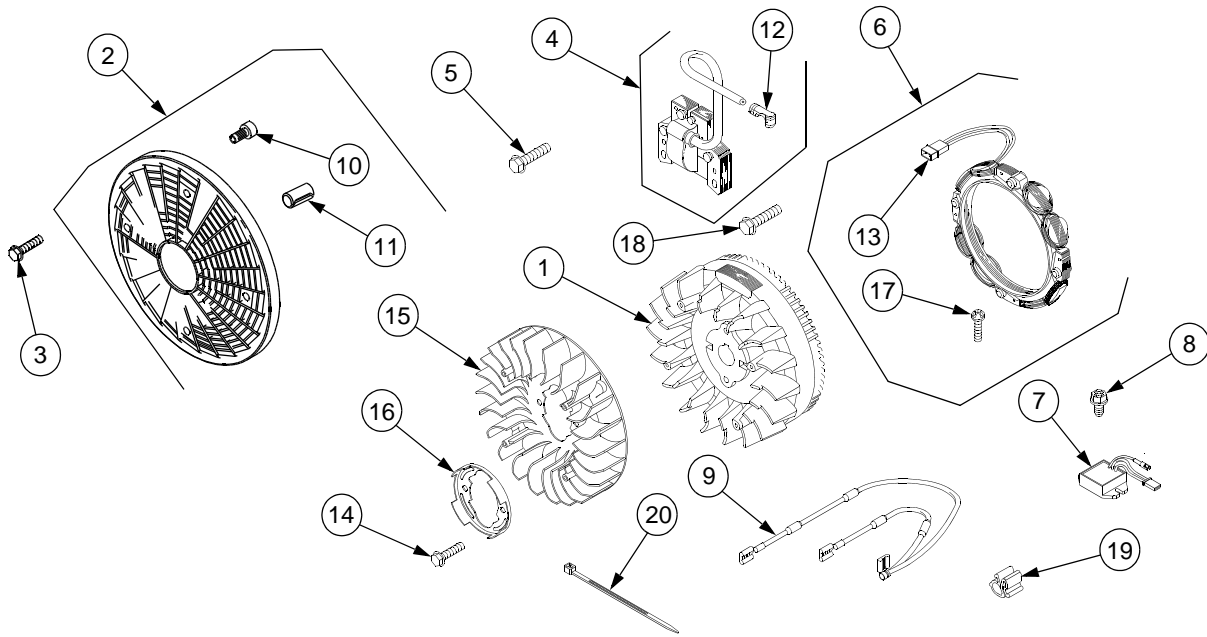

ENGINE ELECTRICAL

REF. NO.	PART NUMBER	DESCRIPTION	QTY.	REF. NO.	PART NUMBER	DESCRIPTION	QTY.
1	BS-808768	Flywheel & Ring Gear	1	11	BS-691215	Spacer	1
	BS-690887	Nut, Flywheel		12	BS-493880	Terminal, Spark Plug	2
2	BS-494439	Screen, Rotating	1	13	BS-399916	Wire/Connector, Alternator	1
3	BS-691647	Screw, Rotating Screen	4	14	BS-691058	Screw, Fan Retainer	2
4	BS-492341	Armature, Magneto	1	15	BS-690911	Fan, Flywheel	1
5	BS-692066	Screw, Magneto Armature	2	16	BS-690452	Retainer, Fan	1
6	BS-696458	Alternator	1	17	BS-698516	Kit, Screw/Washer	1
7	BS-691185	Regulator	1	18	BS-691552	Screw, Alternator	2
8	BS-692067	Screw, Regulator	2	19	BS-690586	Clip, Wire	1
9	BS-692319	Wire Assembly	1	20	BS-280275	Tie, Cable	1
10	BS-691500	Spacer	1