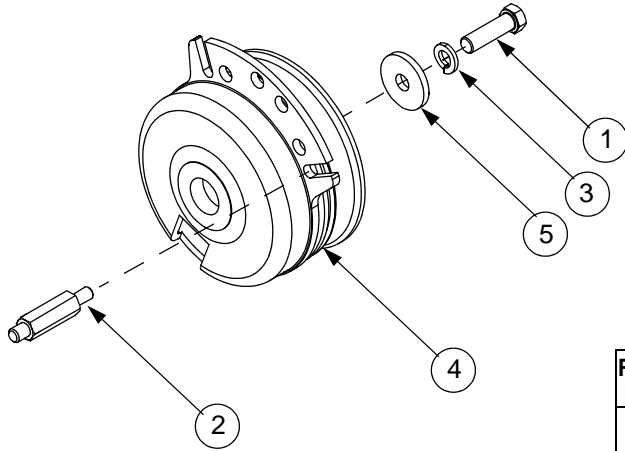

PTO CLUTCH

REF. NO.	PART NUMBER	DESCRIPTION	QTY.
1	710-1044	Screw, Hex Cap, 3/8-24 x 1.5 GR8	1
2	711-1197	Stud, Clutch Stop	1
3	736-0169	Washer, Lock, 3/8	1
4	717-3446	Clutch Assy, PTO	1
	711-3179	Spacer (Not Shown)	1
5	736-3082A	Washer, Flat, .445 x 1.5 x 1.72 Hdn	1