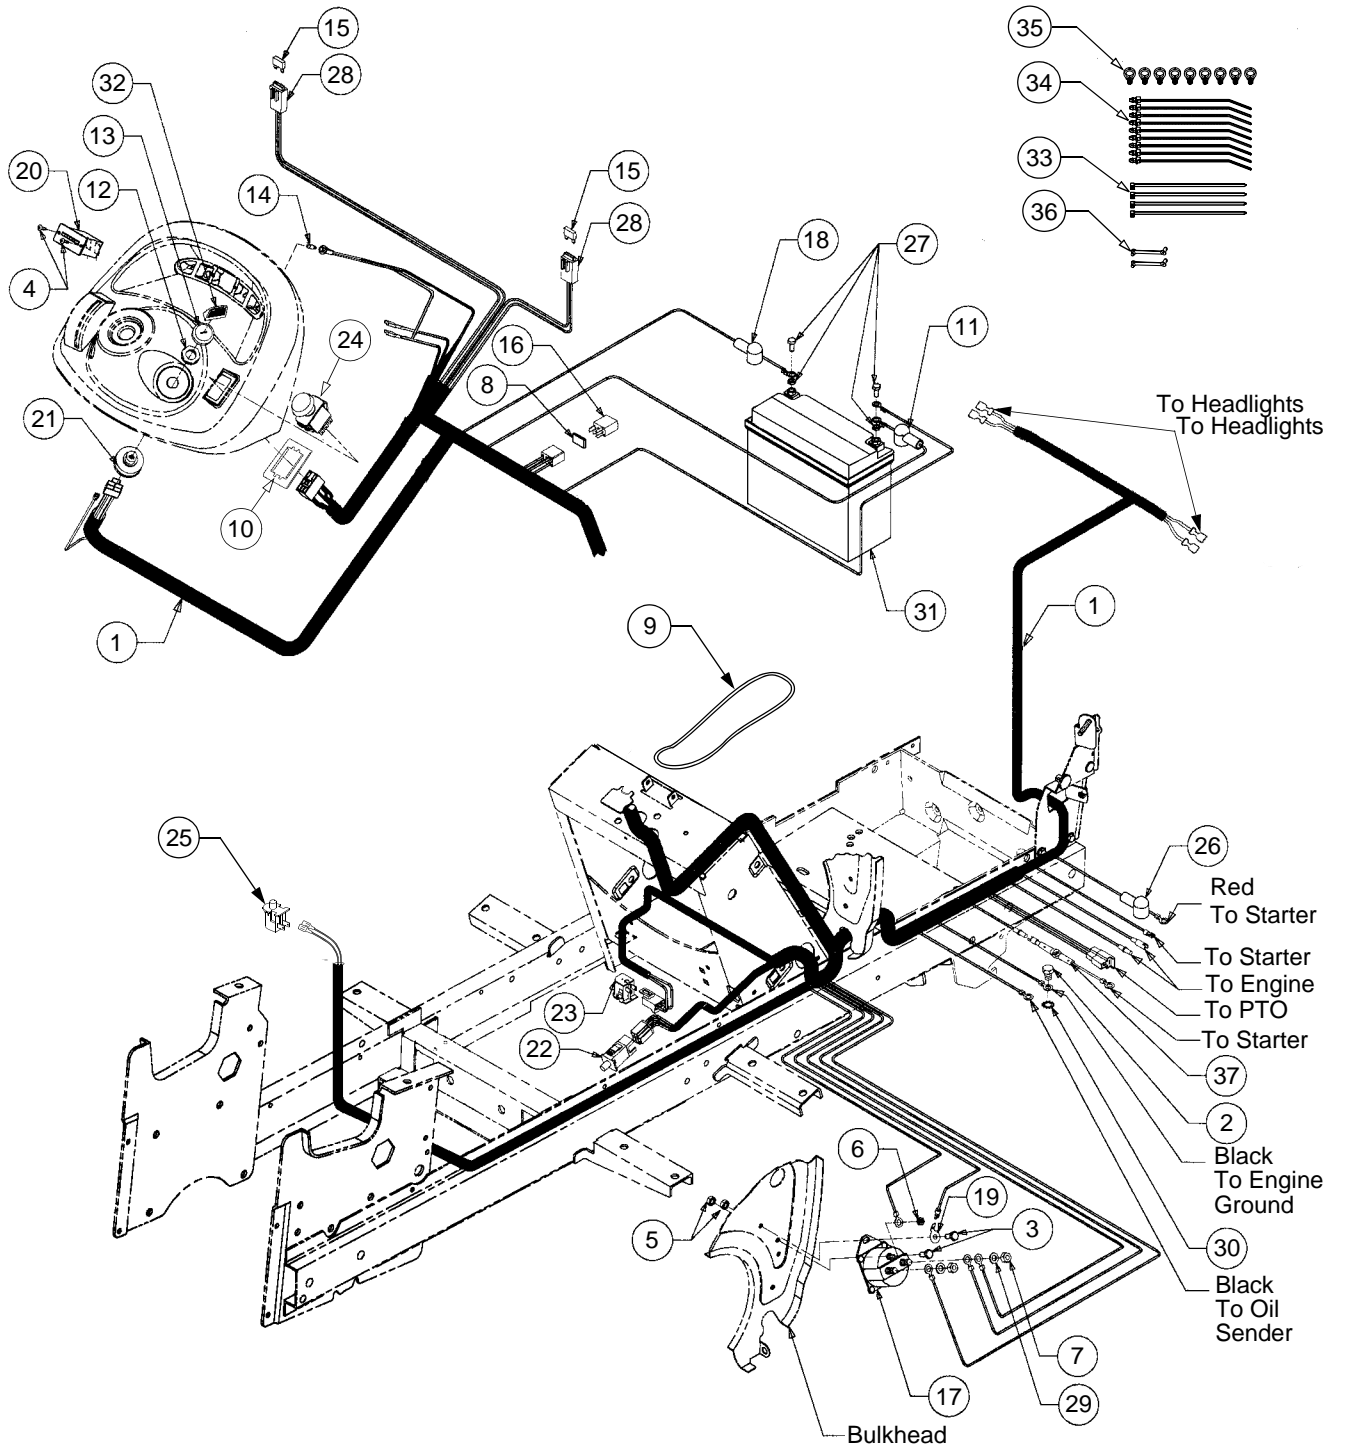

BATTERY, ELECTRICAL COMPONENTS AND SWITCHES

BATTERY, ELECTRICAL COMPONENTS AND SWITCHES

REF. NO.	PART NUMBER	DESCRIPTION	QTY.
1	629-3067	Wire Harness, Main	1
2	710-0168	Screw, Hex Cap, 3/8-16 x .50	1
3	710-0751	Screw, Hex Cap, 1/4-20 x .625	2
4	710-0936	Screw, Truss Hd Tapp, #6 x .62	2
5	712-0271	Nut, Hex Sems, 1/4-20	2
6	712-0349	Nut, Hex, #10-32	1
7	712-3010	Nut, Hex, 5/16-18 GR5	2
8	721-0342	Gasket, Silicone	1
9	723-04016	Strap, Battery Retainer	1
10	783-0462	Bracket, PTO Switch Retainer	1
11	725-0340	Cover, Terminal Black	1
12	725-1346	Nut, Ignition Switch	1
13	725-1347	Cap, Ignition Switch	1
14	725-1365	Bulb, Indicator	1
15	725-3243	Fuse, 25 Amp	2
16	725-1648	Relay	1
17	725-3001	Solenoid, Starter	1
18	725-3007A	Cover, Terminal Red	1
19	725-3147	Lug, Quick Connect	1
20	725-3159	Hour Meter	1
21	725-3163	Switch, Ignition	1
22	725-3164A	Switch, Interlock (Brake)	1
23	725-3166	Switch, Snap Mount - Normally Closed	1
24	725-3233	Switch, PTO	1
25	725-3166	Switch, Seat	1
26	725-3237	Cover, Terminal Red	3
27		Battery Cable Hardware	
	710-3015	Screw	2
	712-0271	Sems Nut	2
28	729-0357	Holder, Fuse w/Mounting Clip	2
29	736-0119	Washer, Lock, 5/16	2
30	736-0148	Washer, External Lock, 3/8	1
31	725-1707D	Battery	1
32	759-3476A	Key, Ignition (Set of 2)	1
33	725-0157	Tie, Self-Clinch Cable	4
34	726-0154	Tie, Pushmount	9
35	726-3055	Clip, Cable	9
36	726-0161	Clip, Cable	2
37	759-3689	Diode Assembly w/Lead	1