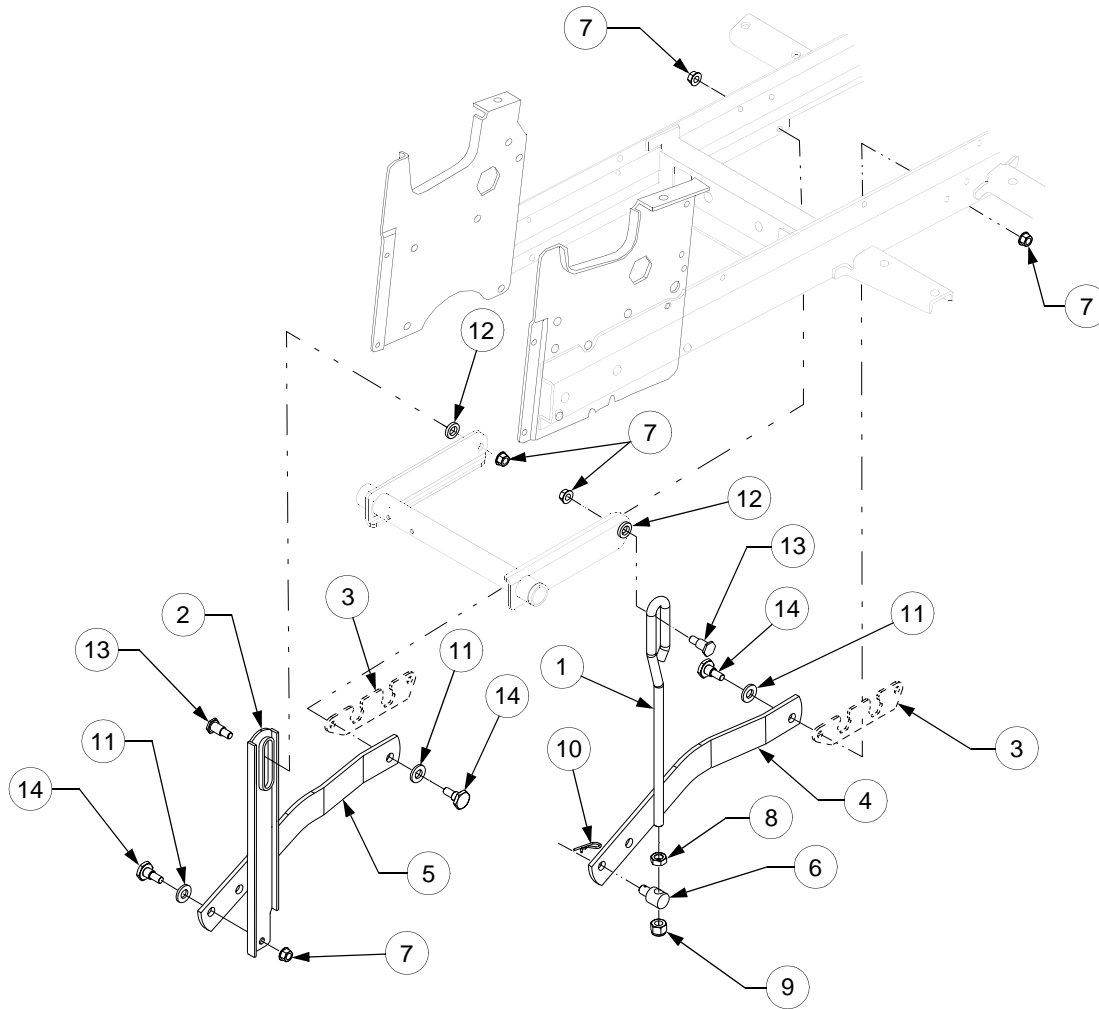

IMPLEMENT LIFT HANGER

REF. NO.	PART NUMBER	DESCRIPTION	QTY.
1	747-04196	Rod, Lift Link	1
2	703-2234	Bracket, LH Hanger	1
3	703-2804	Plate, Bearing Mounting	2
4	703-2832	Link, RH Lift	1
5	703-2833	Link, LH Lift	1
7	711-3319	Ferrule, Adjustment	1
8	712-0431	Nut, Hex Flange Lock, 3/8-16	5
9	712-3048	Nut, Hex Jam, 1/2-13 GR5	1
10	712-3083	Nut, Hex Insert Lock, 1/2-13	1
11	714-0145	Pin, Internal Cotter	1
12	736-0326	Washer, Flat, .5 x 1.5 x .15	3
13	736-3069	Washer, Flat, .531 x .875 x .15	2
14	738-0430	Bolt, Shoulder	2
15	738-0507B	Bolt, Shoulder	3