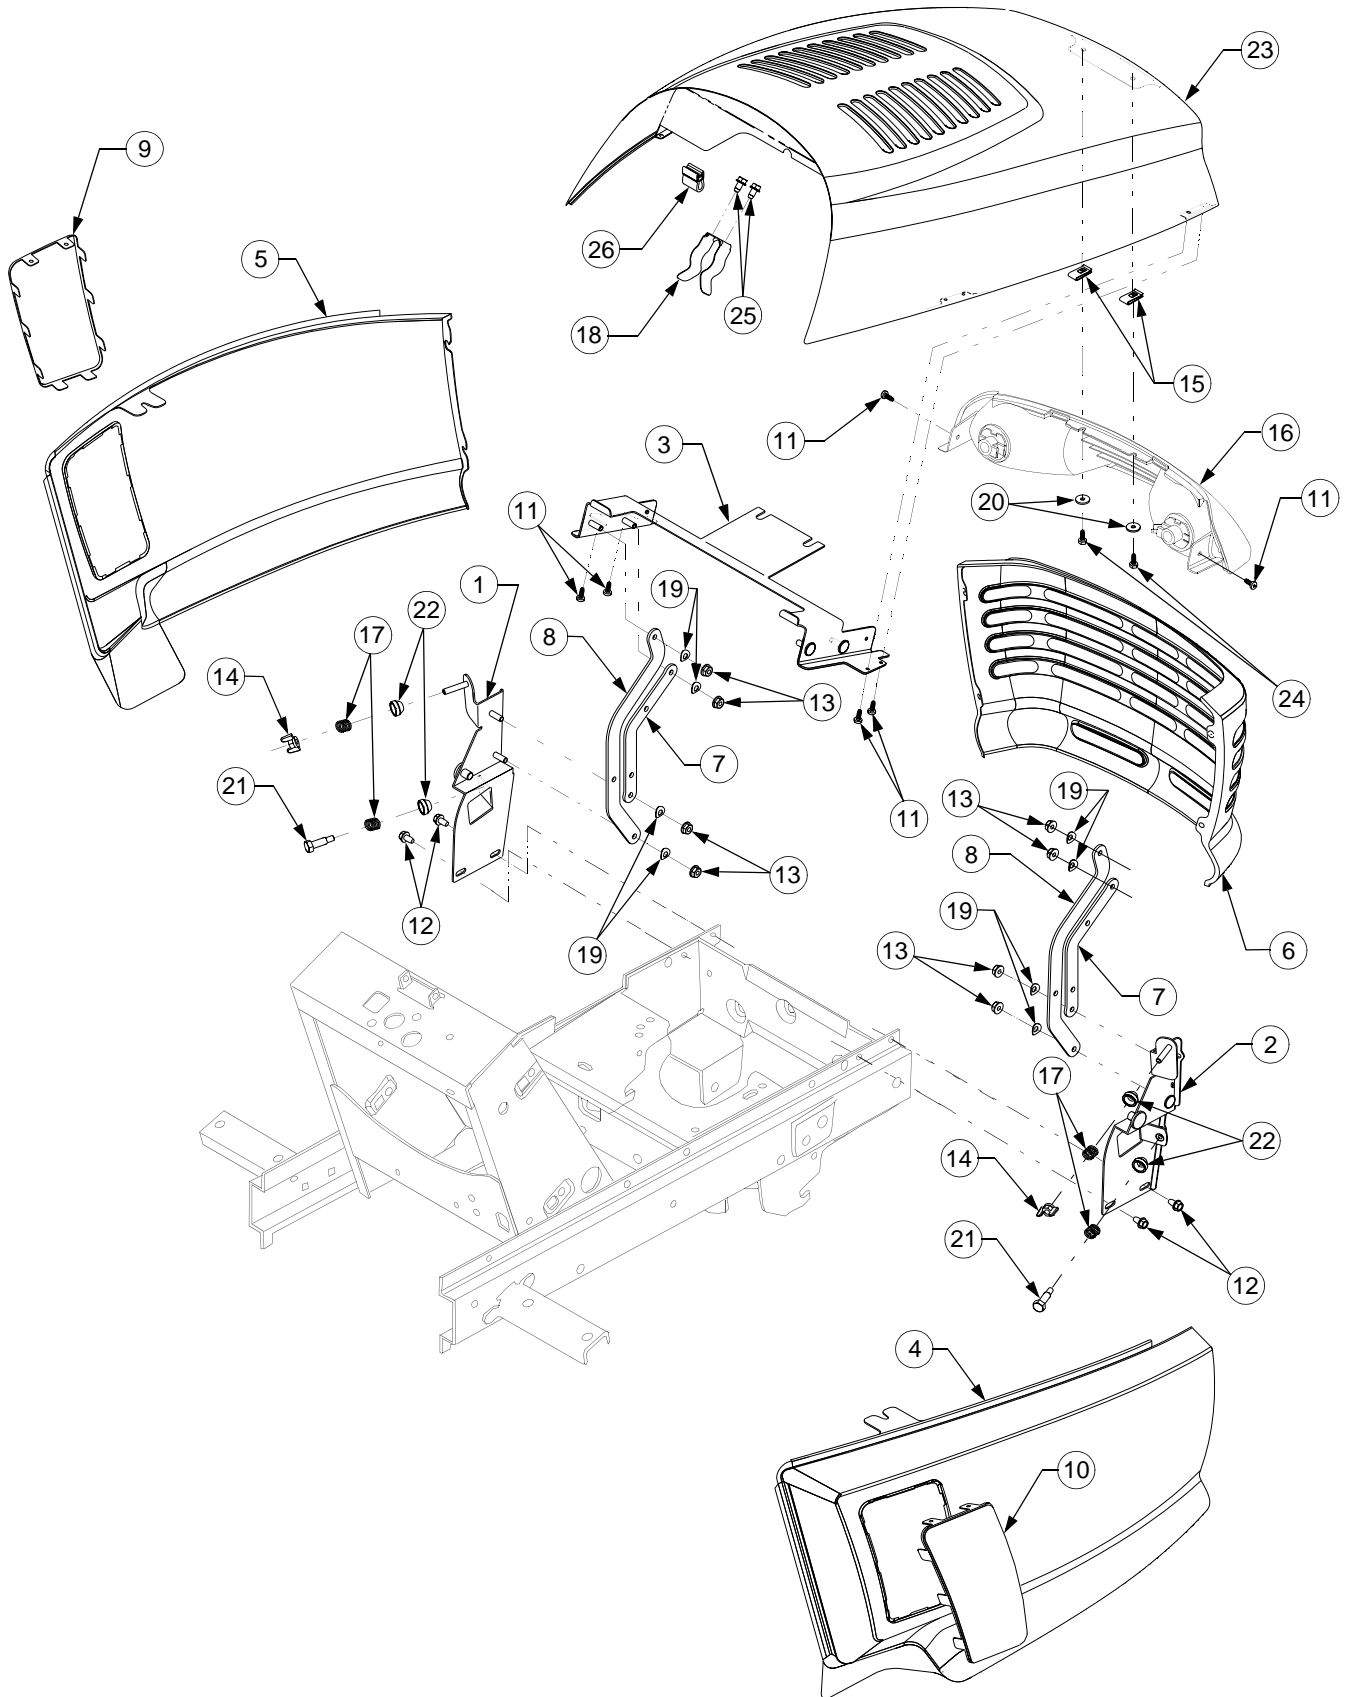

GRILLE, HOOD AND SIDE PANELS

GRILLE, HOOD AND SIDE PANELS

REF. NO.	PART NUMBER	DESCRIPTION	QTY.
1	603-0211	Bracket, Grille LH	1
2	603-0212	Bracket, Grille RH	1
3	603-04191	Bracket, Upper Hood	1
4	703-2396	Panel, RH Side	1
	777D07673	Graphic, LT2180	1
	777X40079	Strip, Protective	1
5	703-2397	Panel, LH Side	1
	777D07673	Graphic, LT2180	1
	777X40079	Strip, Protective	1
6	703-2398	Grille	1
	777I20314	Graphic, Warning HOT	1
7	703-2465	Link, Short Hood	2
8	703-2466A	Link, Long Hood	2
9	703-2495	Screen, LH Panel	1
10	703-2496	Screen, RH Panel	1
11	710-0351	Screw, Truss Mach Tapp, #10 x .50	6
12	710-0599	Screw, Hex Wash Hd Tapp, 1/4 x .50	4
13	712-3027	Nut, Hex Flange Lock, 1/4-20	8
14	712-0397	Nut, Wing, 1/4-20	2
15	726-0139	Nut, U-Type Speed, #10	2
16	625-04001A	Headlight Assy (Includes Lamp and Socket)	1
	725-0963	Lamp, 12V	2
	725-1649	Socket, Lamp	2
	777X41348	Reflector, Headlight	1
17	732-0334	Spring, Compression, .50 OD x .50	4
18	732-1178	Spring, Hood Latch	1
19	736-0175	Washer, Spring, .265 x .562 x .025	8
20	736-0400	Washer, Flat, .218 x .62 x .063	2
21	738-3141	Bolt, Shoulder, .31 Dia x .75 Lg	2
22	748-3055	Bushing, Tapered	4
23	959-3747B	Hood, Series 2000	1
	777D07681	Graphic, Hood - RH	1
	777D07682	Graphic, Hood - LH	1
24	710-0436	Screw, Hex Tapp, 10-16 x .625	2
25	710-1005	Screw, Hex Wash Hd Tapp, 1/4-14 x .5	2
26	723-3061-19	Seal, Heat Baffle	19in