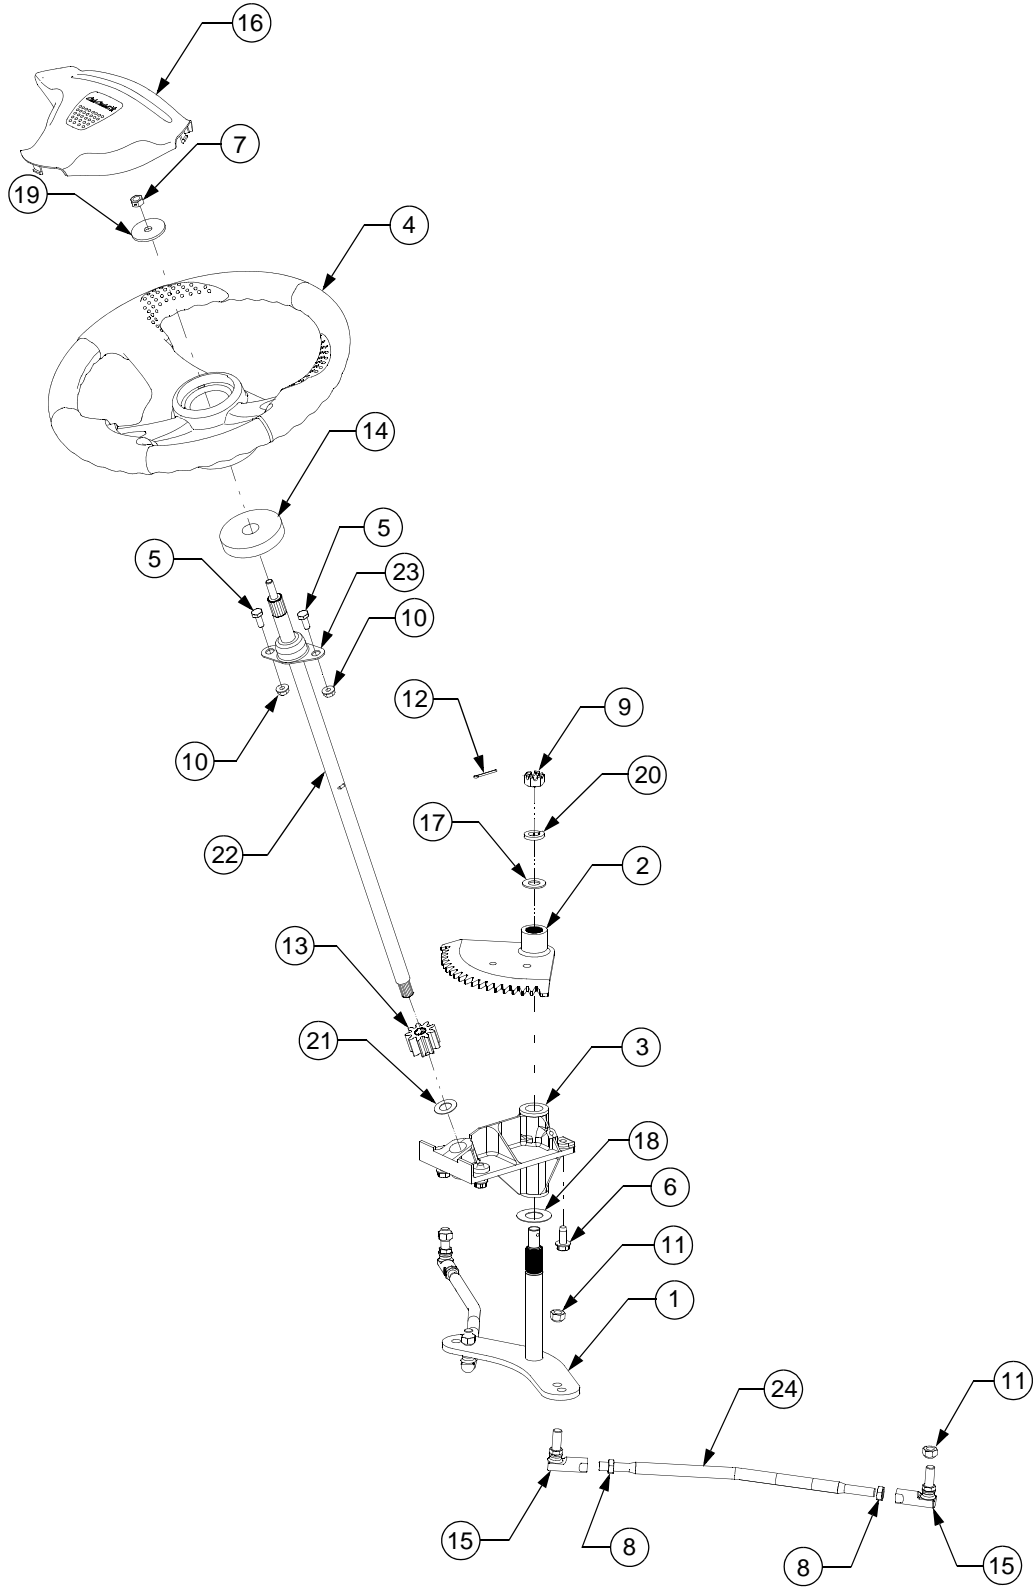

STEERING

STEERING

REF. NO.	PART NUMBER	DESCRIPTION	QTY.
1	603-0064	Arm Assy, Lower Steering	1
2	603-0250	Segment Assy, 18T Steering	1
3	619-04079	Housing Assy,	1
	737-3000	Fitting, Grease, 3/16 Drive Type	1
	748-0108	Bearing, Flange, .503 ID	1
	748-3007A	Bearing, Bronze Flange, .75 ID	2
4	631-04008	Wheel, Steering, Soft Grip	1
5	710-0751	Screw, Hex Cap, 1/4 - 20 x .62, GR5	2
6	710-1260A	Screw, Hex Wash. Hd. Tapp 5/16 - 18 x .75	4
7	712-0237	Nut, Hex Center Lock, 5/16-18	1
8	712-0711	Nut, Hex Jam, 3/8-24 GR2	4
9	712-3012	Nut, Hex Slotted, 1/2-20 GR5	1
10	712-3027	Nut, Hex Flange Lock, 1/4-20	2
11	712-3054	Nut, Hex Lock, 3/8-24 GR5	4
12	714-3004	Pin, Cotter, 3/32 Dia x 1.25	1
13	717-04086	Pinion, Steering	1
14	722-3019	Gasket, Steering	1
15	723-0156	Joint, Ball, 3/8-24	4
16	731-04532	Cover, Steering Wheel	1
17	736-0272	Washer, Flat, .510 x 1 x .06 Thk	1
18	736-0351	Washer, Flat, .760 x 1.5 x .03 Thk	1
19	736-04062	Washer, Flat, .344 x 1.5 x .1 Thk	1
20	736-0921	Washer, Lock, 1/2	1
21	736-3013	Washer, Flat, .531 x 1 x .027 Thk	1
22	738-04064	Shaft, Steering	1
23	741-3025	Bearing, Flange	1
25	747-3171	Rod, Tie	2