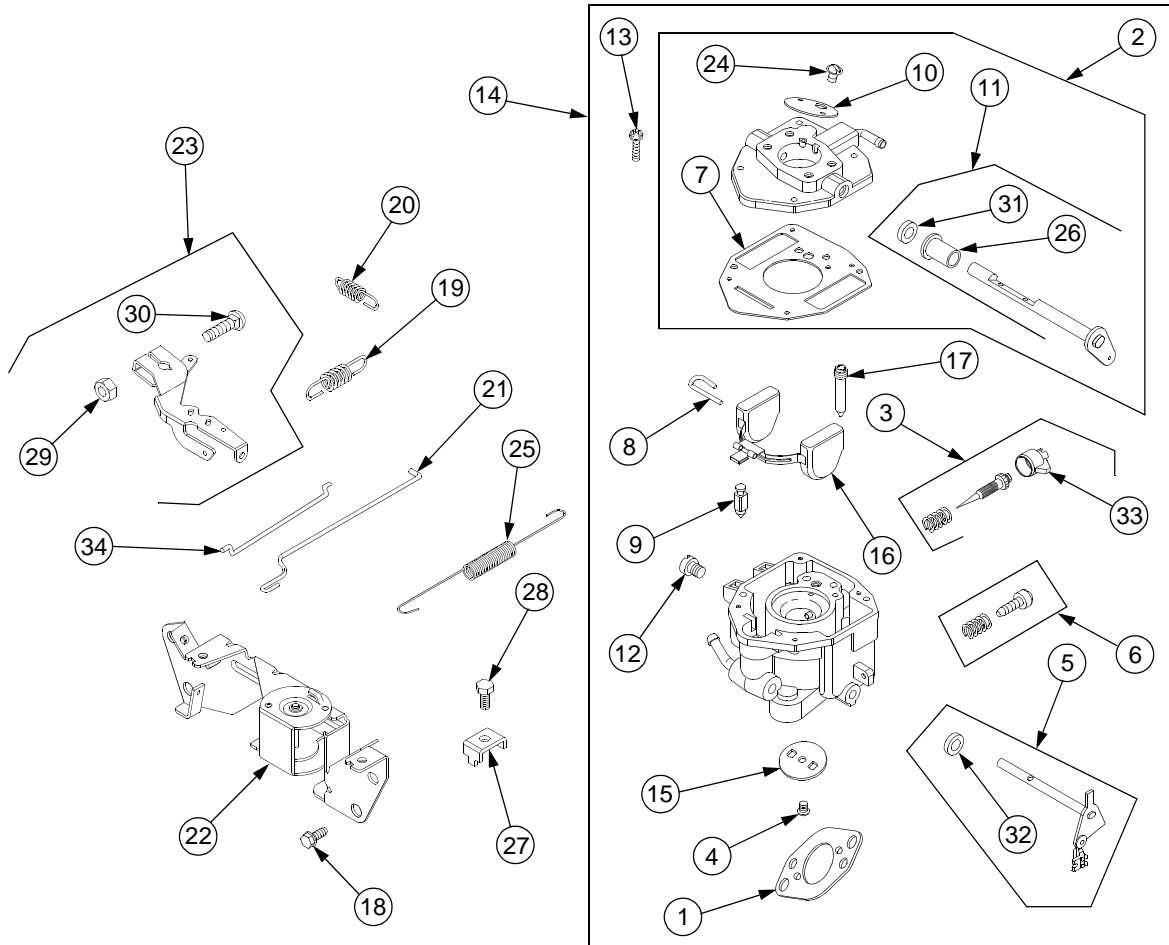

CARBURETOR

REF. NO.	PART NUMBER	DESCRIPTION	QTY.	REF. NO.	PART NUMBER	DESCRIPTION	QTY.
1	BS-691694	Gasket, Intake	1	18	BS-692056	Screw	4
2	BS-808396	Body, Upper Carburetor	1	19	BS-692070	Spring, Governor	1
3	BS-808399	Kit, Idle Mixture	1	20	BS-692069	Spring, Governed Idle	1
4	BS-690718	Screw, Throttle Valve	1	21	BS-690712	Link, Throttle	1
5	BS-809062	Shaft, Throttle	1	22	BS-808454	Bracket, Control	1
6	BS-808177	Kit, Idle Speed	1	23	BS-690236	Lever, Governor Control	1
7	BS-692077	Gasket, Carburetor Body	1	24	BS-690718	Screw, Choke Valve	1
8	BS-690723	Pin, Float Hinge	1	25	BS-692073	Spring, Governor Link	1
9	BS-808798	Valve, Float Needle	1	26	BS-690721	Bushing, Choke Shaft	1
10	BS-806134	Valve, Choke	1	27	BS-691024	Clamp, Casing	1
11	BS-808398	Shaft, Choke	1	28	BS-692083	Screw	1
12	BS-806126	Jet, Main (Standard)	1	29	BS-690238	Nut, Governor Control Lever	1
13	BS-690720	Screw	4	30	BS-690239	Bolt, Governor Control Lever	1
14	BS-809017	Carburetor	1	31	BS-690722	Seal, Choke/Throttle Shaft	1
15	BS-806132	Valve, Throttle	1	32	BS-806131	Seal, Choke/Throttle Shaft	1
16	BS-806858	Float, Carburetor	1	33	BS-691516	Cap, Limiter	1
17	BS-806128	Nozzle, Carburetor	1	34	BS-690705	Link, Choke	1