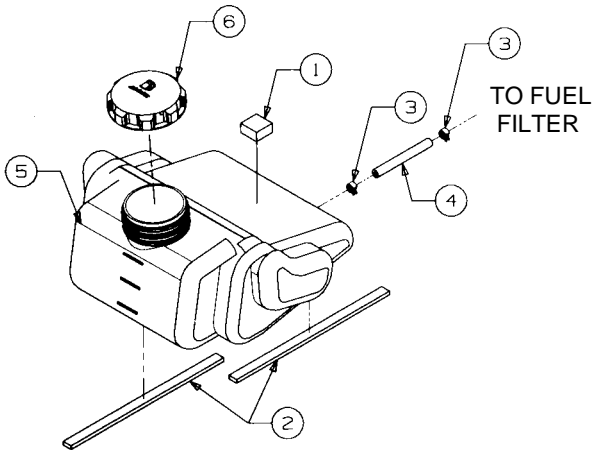

FUEL TANK

REF. NO.	PART NUMBER	DESCRIPTION	QTY.
1	722-3020	Foam, 1.25 Sq x .62 Thk	AR
2	722-3022	Tape, Foam, .625 Wide x .25 Thk	AR
3	726-0205	Clamp, Hose	2
4	759-3330	Line, Fuel, 72" (Shipped In 10ft Length)	1
5	751-3112B	Tank, Fuel	1
	751-3124B	Cap, Fuel	1