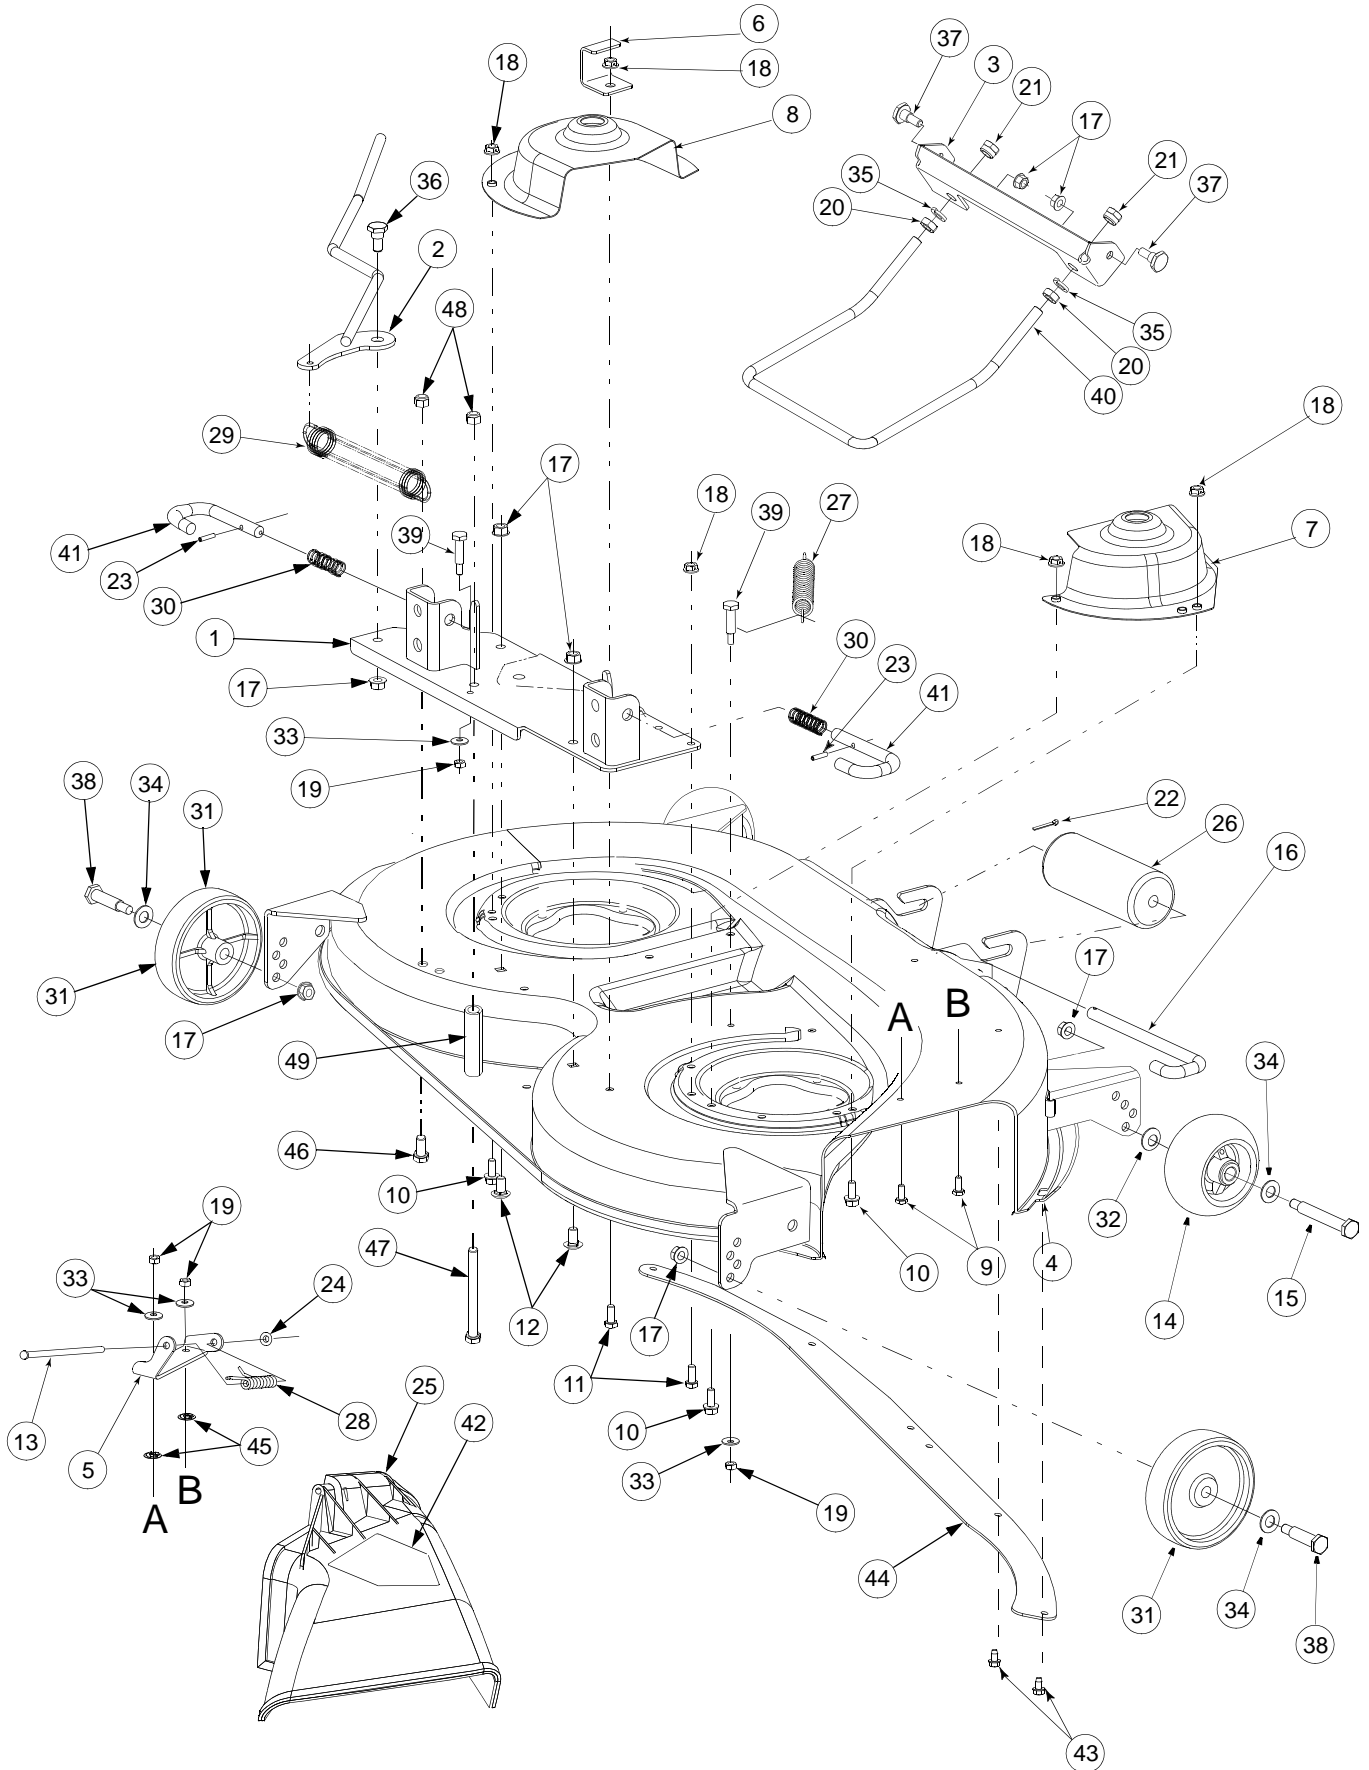

42" DECK ASSEMBLY

42" DECK ASSEMBLY

REF. NO.	PART NUMBER	DESCRIPTION	QTY.
1	603-0181B	Plate Assembly, Mounting	1
2	603-0199	Handle, Tension	1
3	703-2248	Bracket, Front Lift	1
4	603-0409B	Deck Assembly, 42"	1
	777S30503	Graphic, Danger Top/RH Deck	1
	777S30014	Graphic, Tension Lever	1
	777S30018	Graphic, Safety Top/LH Deck	1
	777D07929	Graphic, Cut	1
	777D07755	Graphic, 42" Cut	1
	777I22056	Graphic, Belt Route	1
5	703-1693A	Bracket, Hinge Mounting	1
6	703-2559	Bracket, Handle Stop	1
7	703-3237	Shield, RH Pulley	1
8	703-2945	Shield, LH Pulley	1
9	710-0751	Screw, Hex Cap, 1/4-20 x .62 GR5	2
10	710-1260A	Screw, Hx Wsh Hd Tapp, 5/16-18 x .75	3
11	710-3008	Screw, Hex Cap, 5/16-18 x .75 GR5	2
12	710-3178	Bolt, Carriage, 3/8-16 x .75	2
13	711-0792	Pin, Hinge, .25 Dia x 6.75 Lg	1
14	703-1890	Wheel, Deck w/Fitting	2
	737-0280	Lube, Fitting	2
15	738-3056	Bolt, Shoulder, 1/2 x 2.5	2
16	711-3314	Pin, Roller, 1/2 Dia x 7.31 Lg	1
17	712-0431	Nut, Hex Flange Lock, 3/8-16	7
18	712-3004A	Nut, Hex Flange Lock, 5/16-18 GR5	5
19	712-3006	Nut, Hex, 1/4-20	2
20	712-3048	Nut, Hex Jam, 1/2-13 GR5	2
21	712-3083	Nut, Hex Insert Lock, 1/2-13	2
22	714-3004	Pin, Cotter, 3/32 x 1.25	1
23	715-3003	Pin, Spirol Spring, 3/16 x .75	2
24	726-0106	Cap, Speed Nut	1
25	731-1032B	Deflector Assy, (Incl. #5, 13, 24, 28, 45)	1
26	731-3005	Roller	1
27	732-0262	Spring, Extension, .88 OD x 6.12	1
28	732-0602A	Spring, Torsion	1
29	732-3115	Spring, Extension, 1.25 OD x 8.15	1
30	732-3127	Spring, Compression	2
31	734-0973	Wheel, Deck, 5 in. Dia	2
32	736-0105	Washer, Bell, .401 x .870 x .063	2
33	736-0270	Washer, Bell, .265 x .75 x .062	4
34	736-0272	Washer, Flat, .510 x 1.0 x .060	4
35	736-0921	Washer, Lock, 1/2	2
36	738-0143	Bolt, Shoulder, .498 Dia x .340 Lg	1
37	738-507B	Bolt, Shoulder, .50 Dia x .434 Lg	2
38	738-0533	Bolt, Shoulder, .498 Dia x 1.64 Lg	2
39	738-0572	Bolt, Shoulder, .375 Dia x 1.16 Lg	2
40	747-3172B	Rod, Front Lift	1
41	747-3188	Pin, Mower Support	2
42	777S30284	Graphic, Danger	1
43	710-0599	Screw, Self Tapping, 1/4-20 x .5	5
44	783-1146A	Skirt, Deck	1
45	726-0233	Nut, Push, 1/4	2
46	710-0180A	Screw, Hx Cap Lock, 3/8-24 x .75 GR5	1
47	710-0902	Screw, Hex Cap, 3.8-24 x 3.75 GR5	1
48	712-3061	Nut, Hex Insert Lock, 3/8-24	2
49	750-3193	Spacer	1