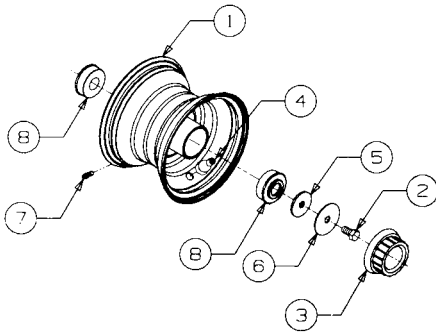

FRONT WHEEL

REF. NO.	PART NUMBER	DESCRIPTION	QTY.
	734-3186	Tire, Cub Tread, 15 x 6 x 6	2
1	634-3015	Rim Assy, Front	2
2	710-3119	Bolt, Hex Patch, 3/8-16 x .75 GR5	2
3	731-3020	Cap, Hub	2
4	734-0255	Valve, Tubeless Air	2
5	736-3039	Washer, Flat, .406 x 1.5 x .110	2
6	736-3040	Washer, Flat, .406 x 1.92 x .06	2
7	737-0224	Fitting, Grease	2
8	741-3032	Bearing, Ball	4