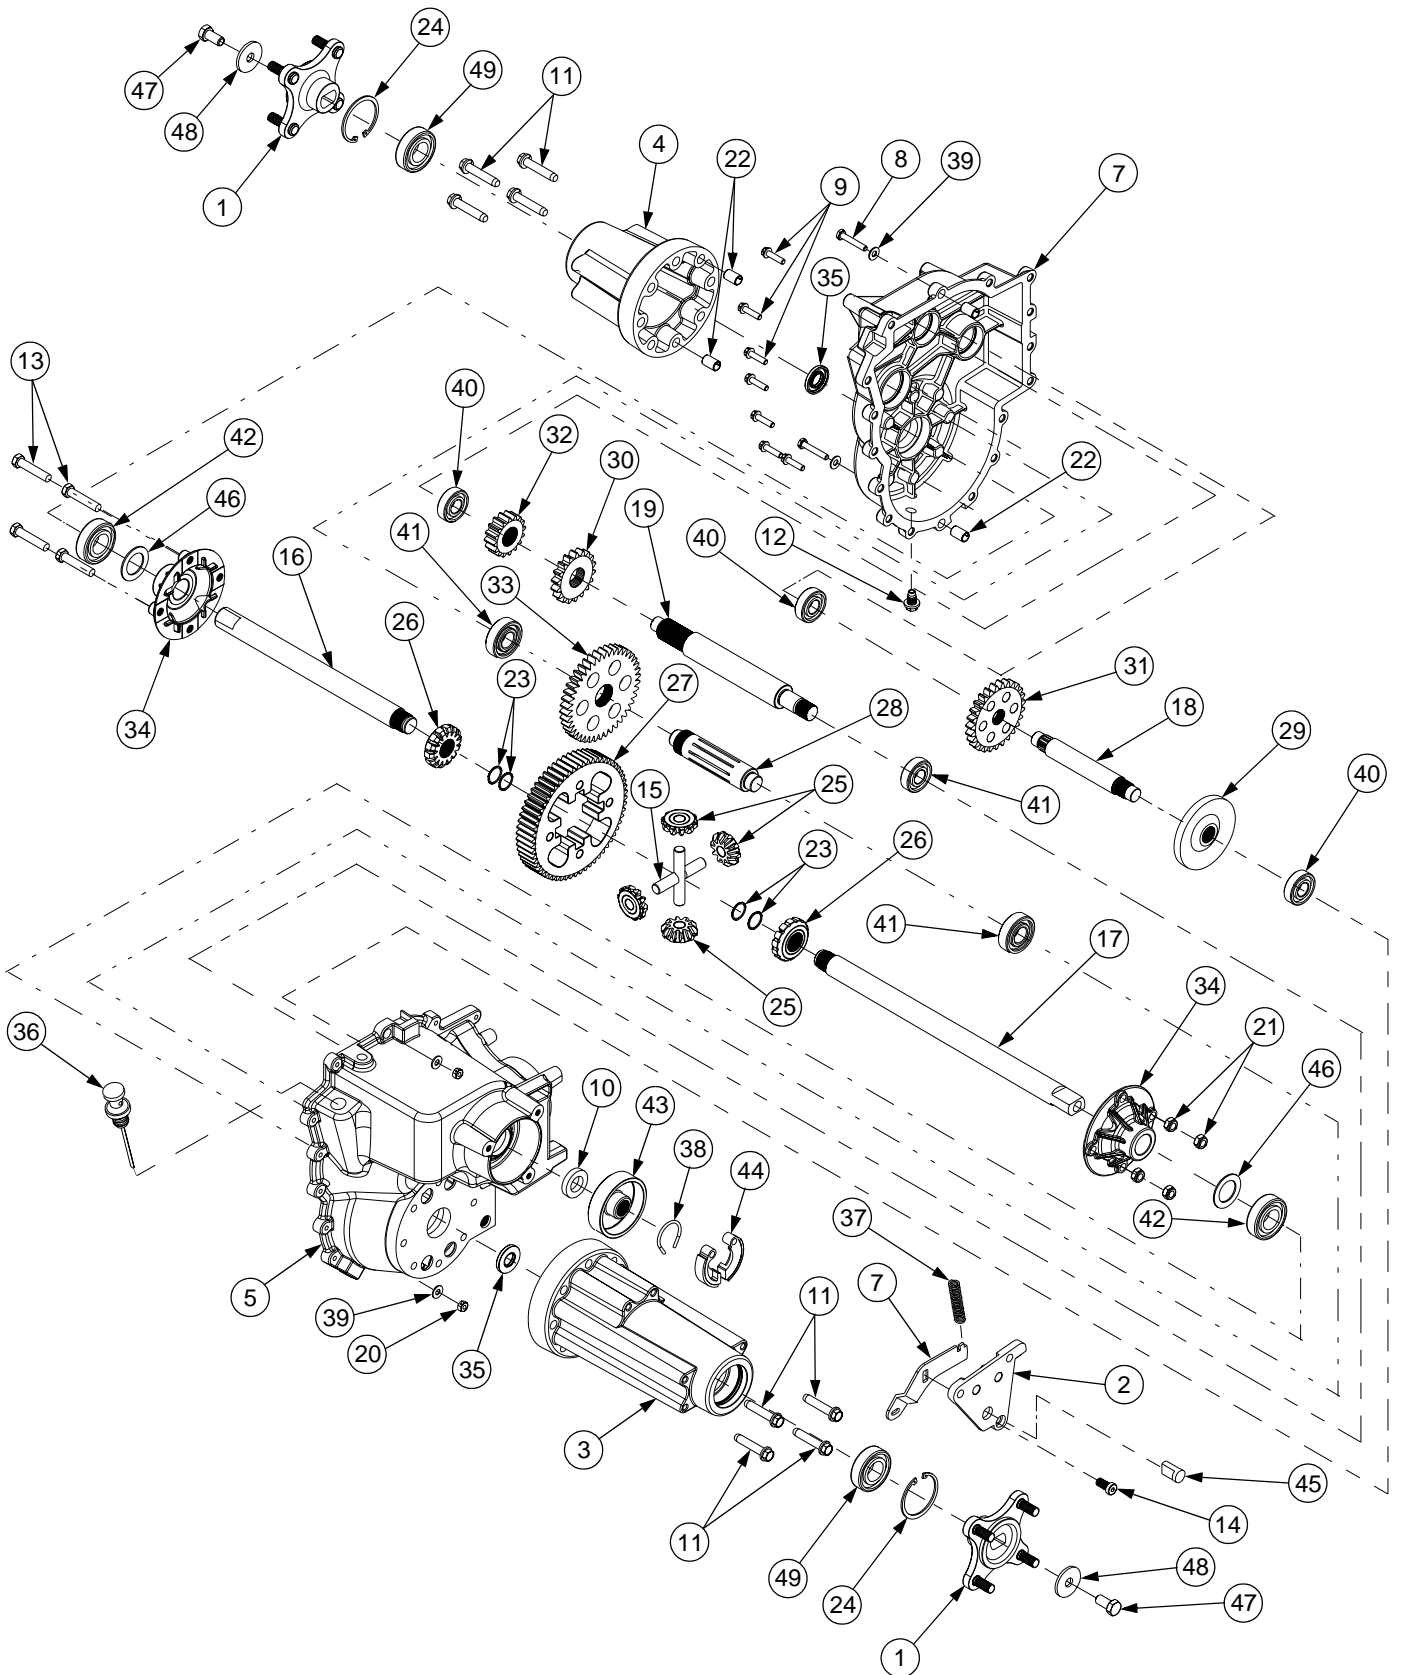

HYDRO TRANSMISSION

HYDRO TRANSMISSION

REF. NO.	PART NUMBER	DESCRIPTION	QTY.	REF. NO.	PART NUMBER	DESCRIPTION	QTY.
1	618-04115	Hub Assembly, Wheel	2	25	717-1446	Gear, Miter, 10T	4
2	618-3060	Plate Assembly, Brake	1	26	717-04102	Gear, Miter, 14T	2
3	619-0056	Axle Housing, RH	1	27	717-1568	Gear, Differential Spur, 60T	1
4	619-0057	Axle Housing, LH	1	28	717-3346	Shaft, Output, 9T	1
5	719-04078 759-3746	Transmission Housing, RH Sealant, Ultra Grey	1	29	717-3347	Gear, Bevel, 36T	1
6	719-04077	Transmission Housing, LH	1	30	717-04111	Gear, Spur, 18T	1
7	703-2191	Brake Arm	1	31	717-3388	Gear, Spur, 27T	1
8	710-0606	Screw, Hex Cap, 1/4-20 x 1.5	2	32	717-3391	Gear, Spur, 16T	1
9	710-0788	Screw, Hex Wash Hd Tap, 1/4-20 x 1.0	13	33	717-3392	Gear, Spur, 42T	1
10	721-3029	Seal, Shift Shaft	1	34	719-0375A	Housing, Differential, RH	2
11	710-1008	Screw, TT, 3/8-16 x 1.875	8	35	721-04031	Seal, Oil, 1.0 x 1.499	2
12	710-1633	Screw, Plug, M14 x 1.5 x .827	1	36	727-3085	Dipsick, Oil	1
13	710-3144	Screw, Hex Cap, 3/8-16 x 2.0 GR5	4	37	732-0152	Spring, Compression	1
14	710-3262	Screw, Cap, 3/8-16 x .750	1	38	732-3077	Spring, Brake Shoe	1
15	711-1052A	Shaft, Cross, .500 x 3.005	2	39	736-0463	Washer, Flat, .25 x .630 x .0515	4
16	711-04164	Shaft, Axle, 1.00 x 12.07	1	40	741-0361	Bearing, Ball, 17 ID x 40 OD x 12	3
17	711-04211	Shaft, Axle, 1.00 x 15.73	1	41	741-3057	Bearing, Ball, 6204	3
18	711-04210	Shaft, Drive	1	42	741-3114	Bearing, Ball, 6205-1	2
19	711-04209	Shaft, Intermediate	1	43	761-3019	Drum, Brake	1
20	712-0291	Nut, Hex Center Lock, 1/4-20	2	44	761-3020	Brake, Shoe	2
21	712-3020	Nut, Hex Insert Lock, 3/8-16 GR5	4	45	761-3028	Brake, Actuator	1
22	715-3045	Dowel Bushing	6	46	736-0745	Washer, Flat, 1.010 x .56 x .060	2
23	716-04032	Ring, Retaining, .938	4	47	710-3119	Screw, Hex Lock, 3/8-16 x .75 GR5	2
24	716-0204	Ring, Retaining,	2	48	736-0227	Washer, Flat, .39 x 1.5 x 1.34	2
				49	741-0681	Bearing, Ball	2