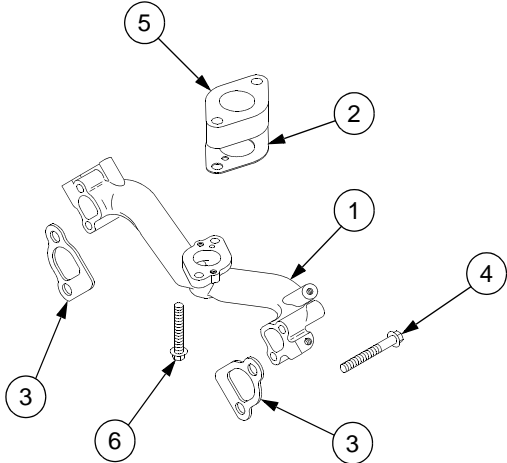

INTAKE MANIFOLD

REF. NO.	PART NUMBER	DESCRIPTION	QTY.
1	BS-690754	Manifold, Intake	1
2	BS-691694	Gasket, Intake Manifold	1
3	BS-692035	Gasket, Intake Manifold	2
4	BS-690676	Screw, Intake Manifold	4
5	BS-690747	Spacer, Carburetor	1
6	BS-690711	Screw, Carburetor	2