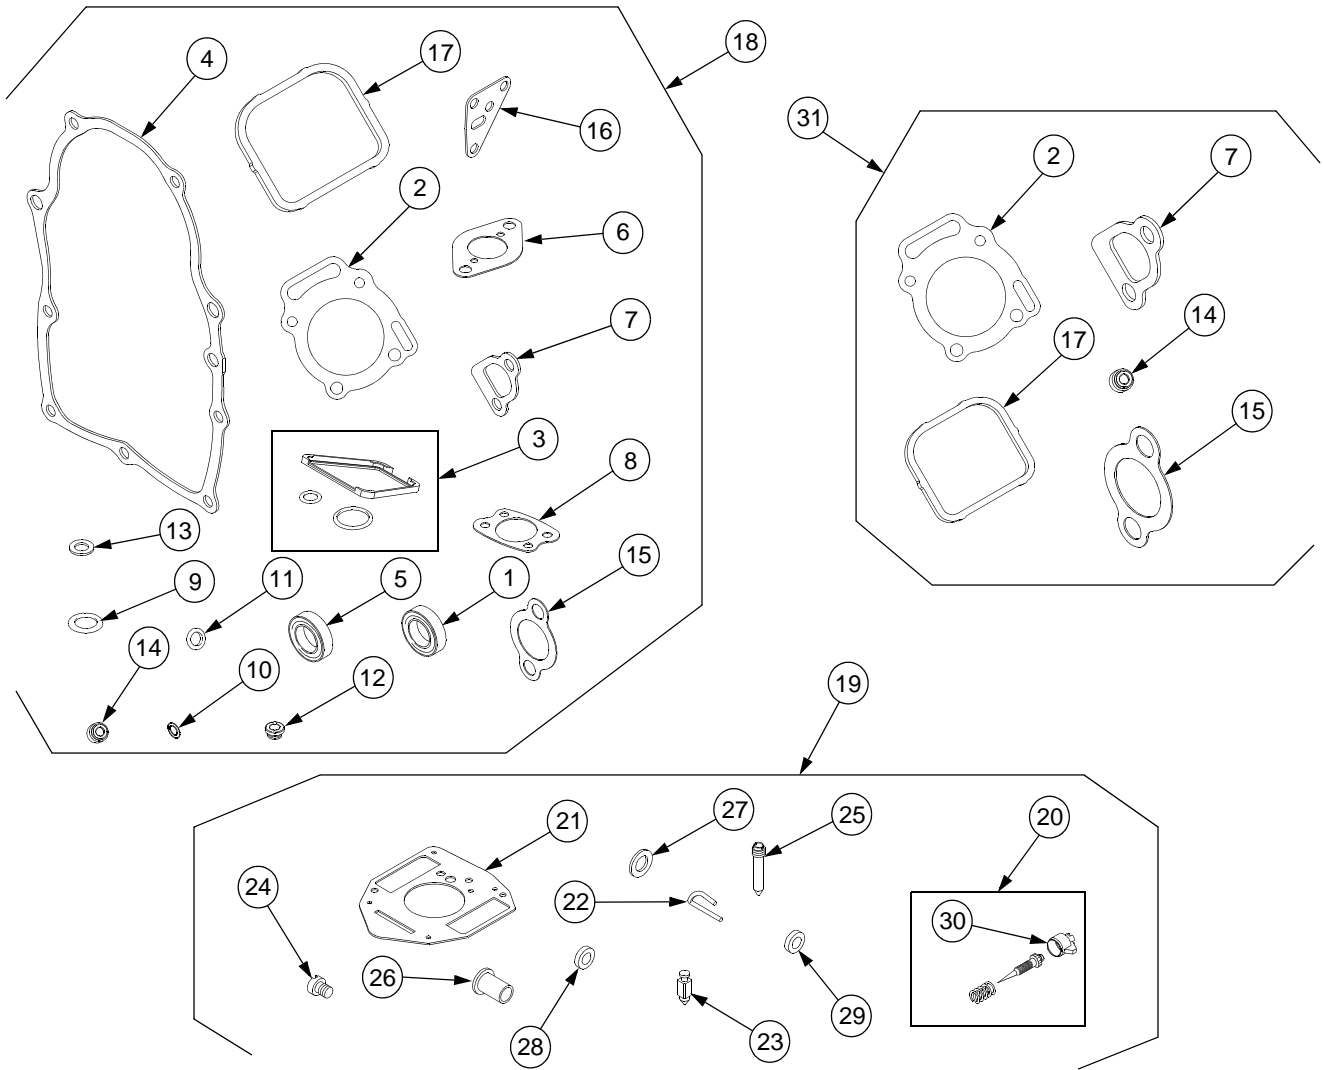

GASKET SETS AND CARBURETOR OVERHAUL KIT

REF. NO.	PART NUMBER	DESCRIPTION	QTY.	REF. NO.	PART NUMBER	DESCRIPTION	QTY.
1	BS-805101	Seal, Oil (Magneto Side)	1	17	BS-806039	Gasket, Rocker Cover	2
2	BS-690888	Gasket, Cylinder Head	2	18	BS-808389	Gasket Set, Engine	1
3	BS-809094	Gasket, Breather	1	19	BS-809024	Kit, Carburetor Overhaul	1
4	BS-691684	Gasket, Crankcase	1	20	BS-808399	Kit, Idle Mixture	1
5	BS-805049	Seal, Oil (PTO Side)	1	21	BS-692077	Gasket, Carburetor Body	1
6	BS-691694	Gasket, Intake	1	22	BS-690723	Pin, Float Hinge	1
7	BS-692035	Gasket, Intake	2	23	BS-808798	Valve, Float Needle	1
8	BS-692081	Gasket, Air Cleaner	1	24	BS-806126	Jet, Main (Standard)	1
9	BS-690681	Seal, O-Ring (Oil Pump)	1	25	BS-806128	Nozzle, Carburetor	1
10	BS-692154	Seal, O-Ring (Crankcase Cover)	1	26	BS-690721	Bushing, Choke Shaft	1
11	BS-690690	Seal, O-Ring (Oil Pump Screen)	1	27	BS-806137	Washer, Sealing	1
12	BS-693172	Seal, Dipstick Tube	1	28	BS-690722	Seal, Choke/Throttle Shaft	1
13	BS-690680	Seal, Governor Shaft	1	29	BS-806131	Seal, Choke/Throttle Shaft	1
14	BS-691963	Seal, Valve	2	30	BS-691516	Cap, Limiter	1
15	BS-691613	Gasket, Exhaust	2	31	BS-808391	Gasket Set, Valve	1
16	BS-692063	Gasket, Oil Adapter	1