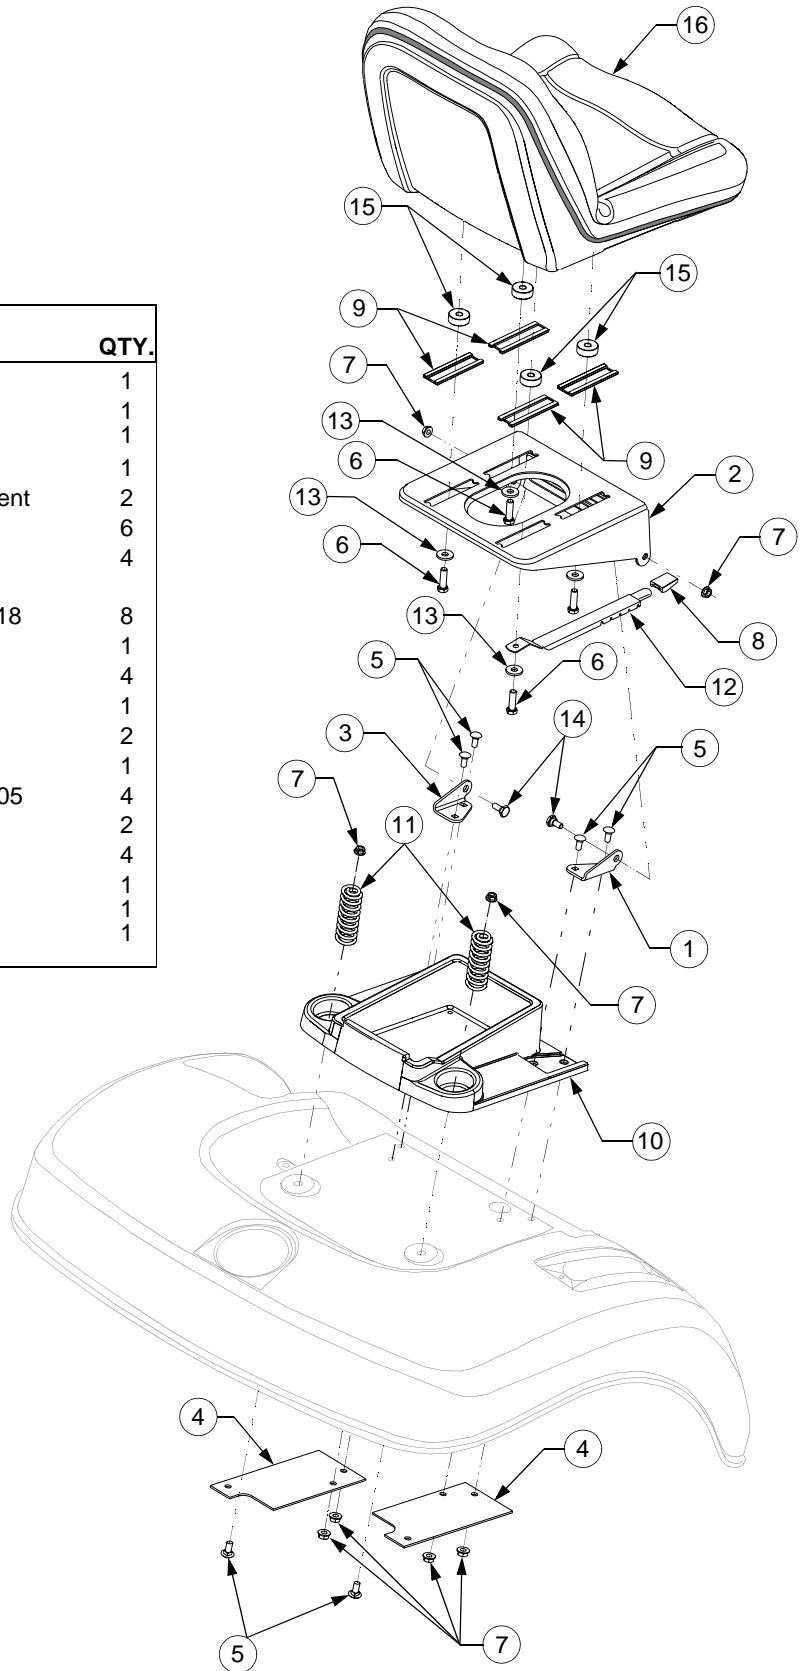

SEAT AND SUPPORT

REF. NO.	PART NUMBER	DESCRIPTION	QTY.
1	703-2394	Bracket, RH Seat Pivot	1
2	703-2395A	Seat, Base	1
	777I20310	Graphic, Seat Adjuster	1
3	703-2477	Bracket, LH Seat Pivot	1
4	703-2628	Bracket, Fender Reinforcement	2
5	710-0451	Bolt, Carriage, 5/16-18 x .75	6
6	710-3123	Screw, Hx Cap Lock, 3/8-16 x 1.25 GR5	4
7	712-04054	Nut, Hex Flange Lock, 5/16-18	8
8	720-0190	Knob, Seat Adjuster	1
9	731-3154	Slide, Seat	4
10	731-3162	Tray, Tool	1
11	732-3080A	Spring, Comp, 1.9 OD x 2.4	2
12	732-04100	Index Spring, Seat Adjuster	1
13	736-3052	Washer, Flat, .406 x 1.0 x .105	4
14	738-0140	Bolt, Shoulder	2
15	738-04013A	Spacer, Seat Slide Shoulder	4
16	757-04005	Seat, High Back	1
	777D06883	Graphic, Seat Back	1
	777D01782	Graphic, Made in USA	1