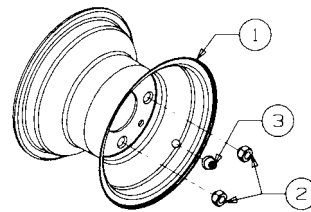

REAR WHEEL

REF. NO.	PART NUMBER	DESCRIPTION	QTY.
	734-3189	Tire, Cub Tread, 20 x 9 x 8	2
1	634-3187	Rim Assy, Rear	2
2	712-3050	Nut, Lug, 7/16-14	8
3	734-0255	Valve, Tubeless Air	2