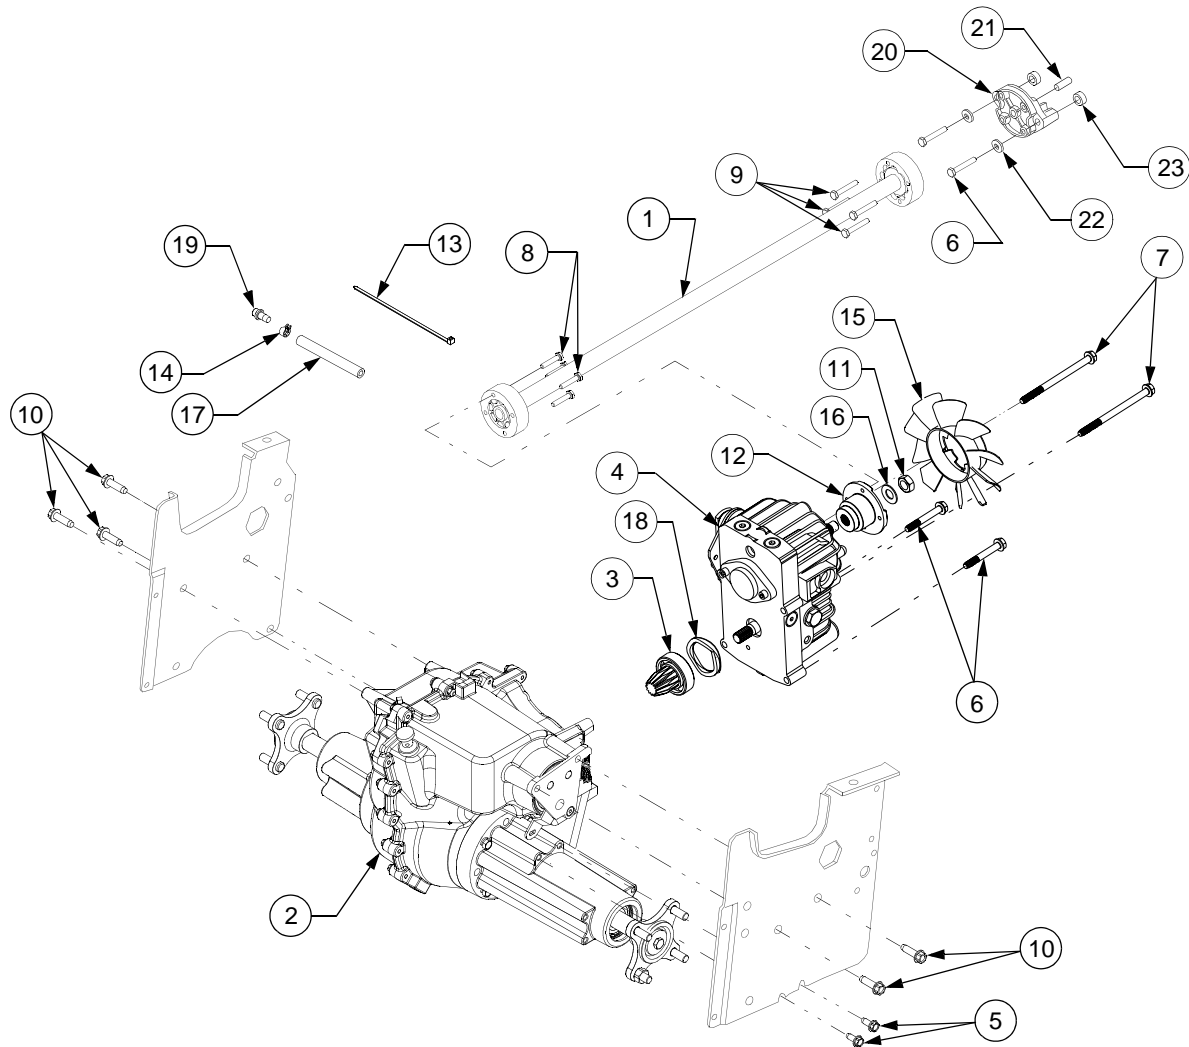

TRANSMISSION CONTROLS

REF. NO.	PART NUMBER	DESCRIPTION	QTY.
1	603-0272	Pivot Assembly	1
2	710-0599	Screw, Hex Wsh Hd Tapp, 1/4-20 x .5	2
3	710-3170	Screw, Ball, 5/16-18 x.56	1
4	712-0271	Nut, Hex Sems, 1/4-20	1
5	712-3004A	Nut, Hex Flange Lock, 5/16-18 GR5	1
6	712-3027	Nut, Hex Flange Lock, 1/4-20	1
7	714-0104	Pin, Internal Cotter	2
8	727-3090	Cylinder, Damper	1
9	732-3094	Spring, Compression, .63 ID x 2	1
10	732-3118	Spring, Extension, 3/8 OD x 1.44	1
11	736-3092	Washer, Flat, .265 x 1 x .030	1
12	738-0560	Bolt, Shoulder, .374 Dia x 1.375	1
13	747-3304	Rod, Front Control	1
14	747-3309	Rod, Rear Hydro Control	1
15	748-3070	Plate, Cruise	1
16	750-0434	Spacer, Split Tubing, .375 ID x 1.04	1

DRIVE LINE

REF. NO.	PART NUMBER	DESCRIPTION	QTY.	REF. NO.	PART NUMBER	DESCRIPTION	QTY.
1	603-0179 759-3764	Shaft Assembly, Drive, 29.06 Lg Kit, Drive Barrel	1 2	11	712-3059	Nut, Hex Top Lock Jam GR5, 1/2-20	1
2	618-04110	Transmission Assembly, Does NOT include wheel hub as- semblies and brake spring	1	12	748-3093	Adapter, Pump	1
3	618-3088	Pinion Assembly, Input	1	13	725-0157	Tie, Self-Clinch Cable	1
4	618-3243	Pump, Hydrostatic	1	14	726-0205	Clamp, Hose	1
5	710-1260A	Screw, Hex Wsh Tap, 5/16-18 x .75	2	15	731-3297	Fan, 10 Blade Cooling	1
6	710-3180	Screw, Hex Cap, 5/16-18 x 1.75 GR5	4	16	736-0253	Washer, Bell, 1/2 ID	1
7	710-3195	Screw, Hex Cap, 5/16-18 x 4.5 GR5	2	17	759-3330	Line, Fuel, 7in (10ft Bulk)	1
8	710-1062	Screw, Hex Patch, 1/4-20 x 1.25 GR5	4	18	736-3099	Washer, Wave, 1.96 x 2.44 x .06	1
9	710-3288	Screw, Hex Patch, 1/4-20 x 1.62 GR5	4	19	737-0296	Vent	1
10	710-3290	Screw, Hex Wsh Tap, 3/8-16 x 1.25	5	20	719-3096	Adapter, Drive Shaft	1
				21	711-3330	Pin, Locating, .352 Dia x 1.156	1
				22	736-3008	Washer, Flat, .344 x .75 x .12	2
				23	750-0507	Spacer, .38 x .625 x .275	2