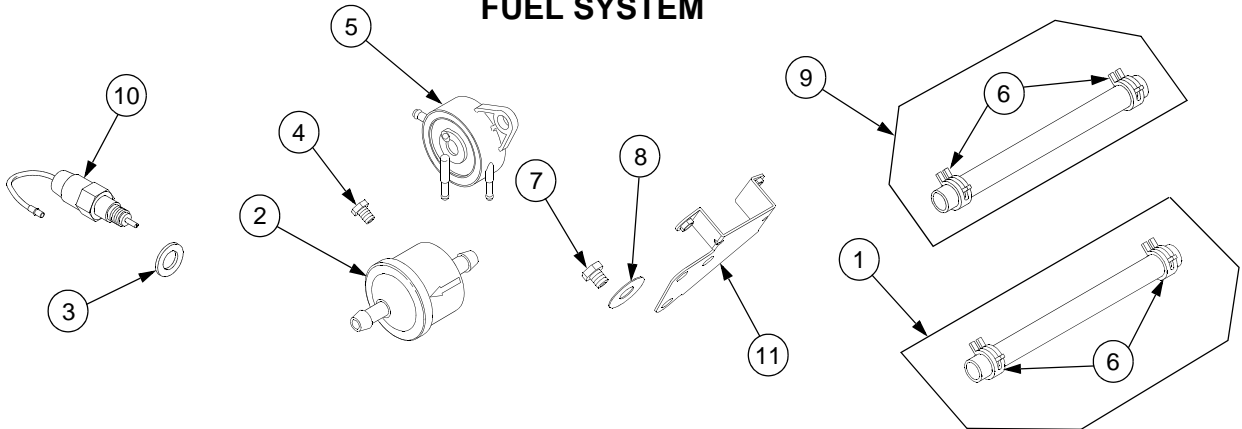

FUEL SYSTEM

REF. NO.	PART NUMBER	DESCRIPTION	QTY.
1	BS-691050	Line, Fuel	1
2	BS-691035	Filter, Fuel	1
3	BS-806137	Washer, Sealing	1
4	BS-807084	Screw, Fuel Pump	2
5	BS-808656	Pump, Fuel	1
6	BS-691038	Clamp, Hose	4
7	BS-806660	Screw, Fuel Pump Bracket	2
8	BS-691559	Bracket, Fuel Pump	1
9	BS-393815	Hose, Vacuum	1
10	BS-692094	Solenoid, Fuel	1
11	BS-806497	Washer	2