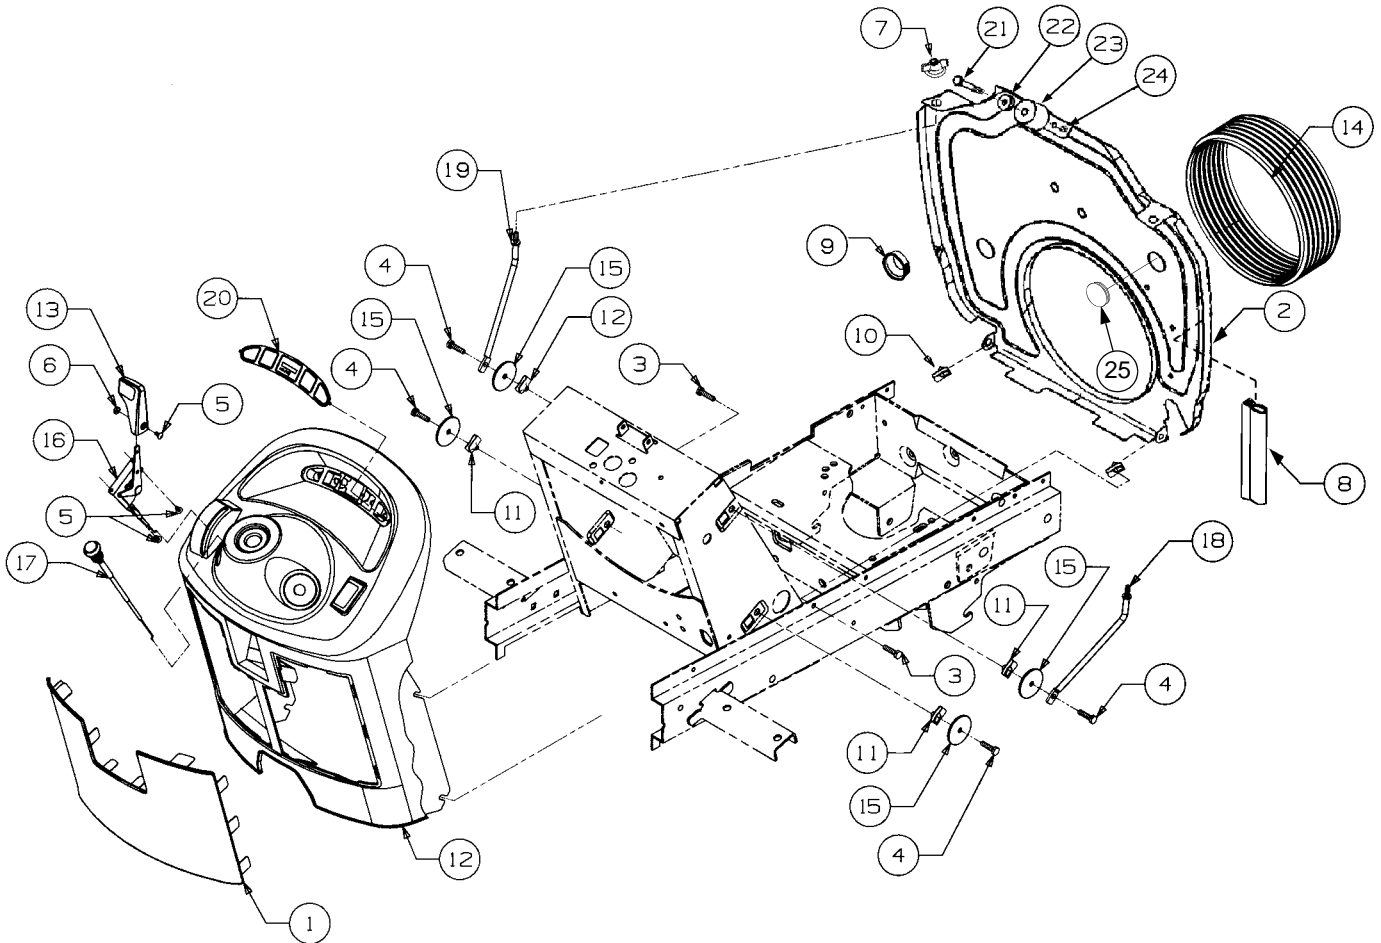

BULKHEAD, DASH PANEL AND ENGINE CONTROLS

REF. NO.	PART NUMBER	DESCRIPTION	QTY.	REF. NO.	PART NUMBER	DESCRIPTION	QTY.
1	703-2557	Screen, Intake Dash	1	13	731-3161	Knob, Throttle	1
2	703-3108B	Bulkhead, Lower	1	14	731-3166	Boot, Intake	1
3	710-0751	Screw, Hex Cap, 1/4-20 x .625	2	15	736-3128	Washer, Flat, .285 x 1.75 x .10	4
4	710-0597	Screw, Hex Cap, 1/4-20 x 1.0	4	16	746-3049	Control, Throttle	1
5	710-3217	Screw, Cross Rec Trus, #8-32 x .38	3	17	746-3052	Control, Choke	1
6	712-0142	Nut, #8-32	1	18	747-3226	Rod, RH Mounting	1
7	712-0397	Nut, Wing w/Bell Washer 1/4-20	2	19	747-3227	Rod, LH Mounting	1
8	720-3024-36	Seal, Push On Trim	28in	20	777I20312	Label, Dash	1
9	723-3042	Bushing, Snap, 7/8 ID	1	21	710-0136	Screw, Hex Cap, 1/4-20 x 1.75 GR5	1
10	726-3048	Nut, U-Type Speed, 1/4-20	2	22	736-0342	Washer, Flat, .283 x .75 x .030	1
11	726-3054	Nut, U-Clip, 1/4-20	4	23	731-3232	Roller, Hood Latch	1
12	731-3137A	Panel, Dash	1	24	712-0271	Nut, Hex Sems, 1/4-20	1
	777I20306	Graphic, Ignition Switch	1	25	720-3025	Plug, Button	1