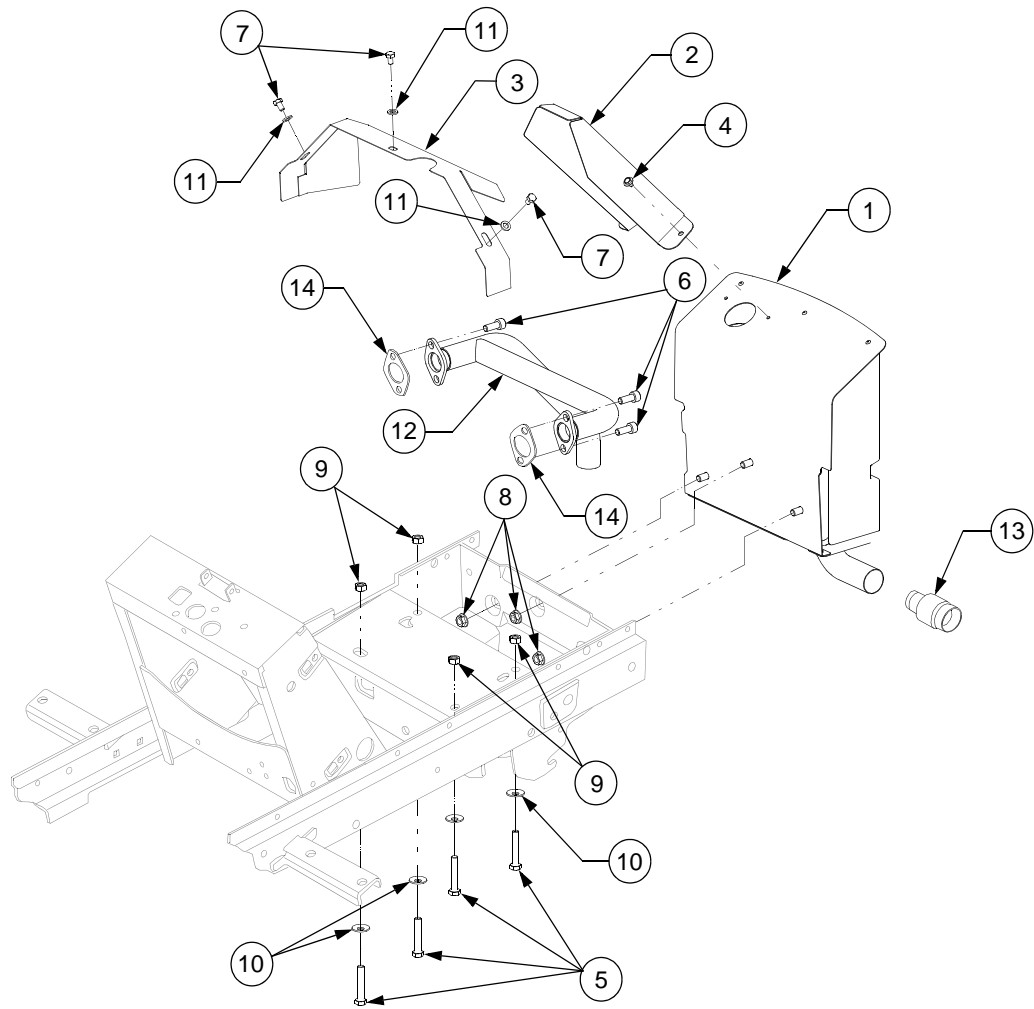

ENGINE MOUNTING AND MUFFLER

REF. NO.	PART NUMBER	DESCRIPTION	QTY.
1	651-3001	Muffler Assembly	1
2	703-3099	Shield, Muffler Tube	1
3	703-05470	Shield, Engine Heat	1
4	710-1268	Screw, Hex Wsh Hd Tap, #10-16 x .38	2
5	710-3180	Bolt, Eng Mount, 5/16-18 x 1.75 GR5	4
6	710-3292	Screw, Scket Hd Cap, M8-1.25x20mm	4
7	710-3209	Screw, Hex Cap, M6-1.0 x 10 GR8.8	3
8	712-3004A	Nut, Hex Flange Lock, 5/16-18	3
9	712-3010	Nut, Hex, 5/16-18 GR5	4
10	736-0242	Washer, Bell, .345 x .88 x .060	4
11	736-0142	Washer, Flat, .281 x .5 x .063	3
12	751-0655	Tube, Exhaust	1
13	759-3744	Arrestor, Spark	1
14	BS-691613	Gasket, Exhaust	2