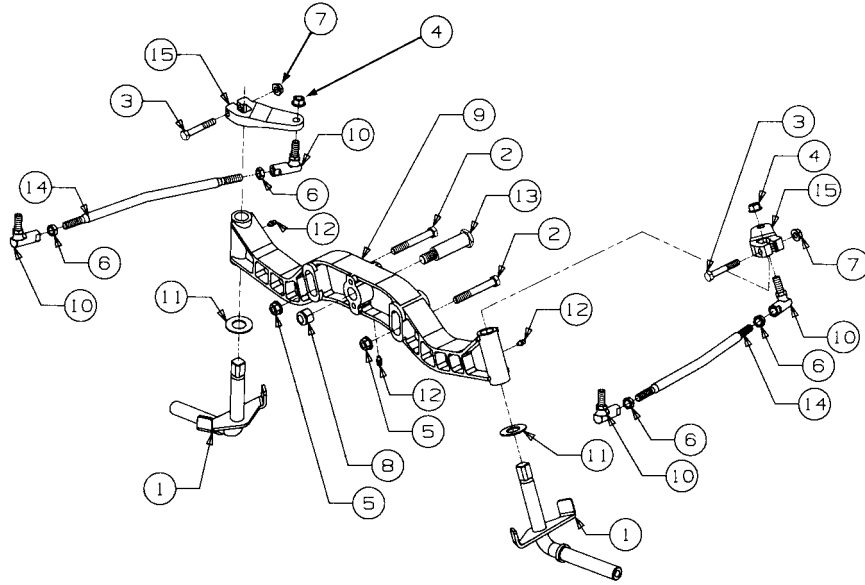

FRONT AXLE AND CONNECTIONS

REF. NO.	PART NUMBER	DESCRIPTION	QTY.	REF. NO.	PART NUMBER	DESCRIPTION	QTY.
1	603-0066	Knuckle Assembly, Steering	2	9	719-3095	Axle, Front Pivot	1
2	710-3066	Screw, Hex Cap, 3/8-16 x 2.75 GR8	2	10	723-0156	Joint, Ball, 3/8-24	4
3	710-3103	Screw, Hex Cap, 5/16-18 x 2 GR5	2	11	736-0188	Washer, Flat, .760 x 1.49 x .06 Thk.	2
4	712-3054	Nut, Hex Lock, 3/8-24 GR5	2	12	737-3000	Fitting, Lube, 3/16 Drive Type	3
5	712-0431	Nut, Hex Flanged Lock, 3/8-16	2	13	738-3110	Bolt, Pivot Shoulder, 3/4 Dia x 2.23	1
6	712-0711	Nut, Hex Jam, 3/8-24 GR2	4	14	747-3171	Rod, Tie	2
7	712-3004A	Nut, Hex Flange Top Lock, 5/16-18	2	15	748-3049	Arm, Steering	2
8	712-3083	Nut, Hex Top Nylon Lock, 1/2-13	1