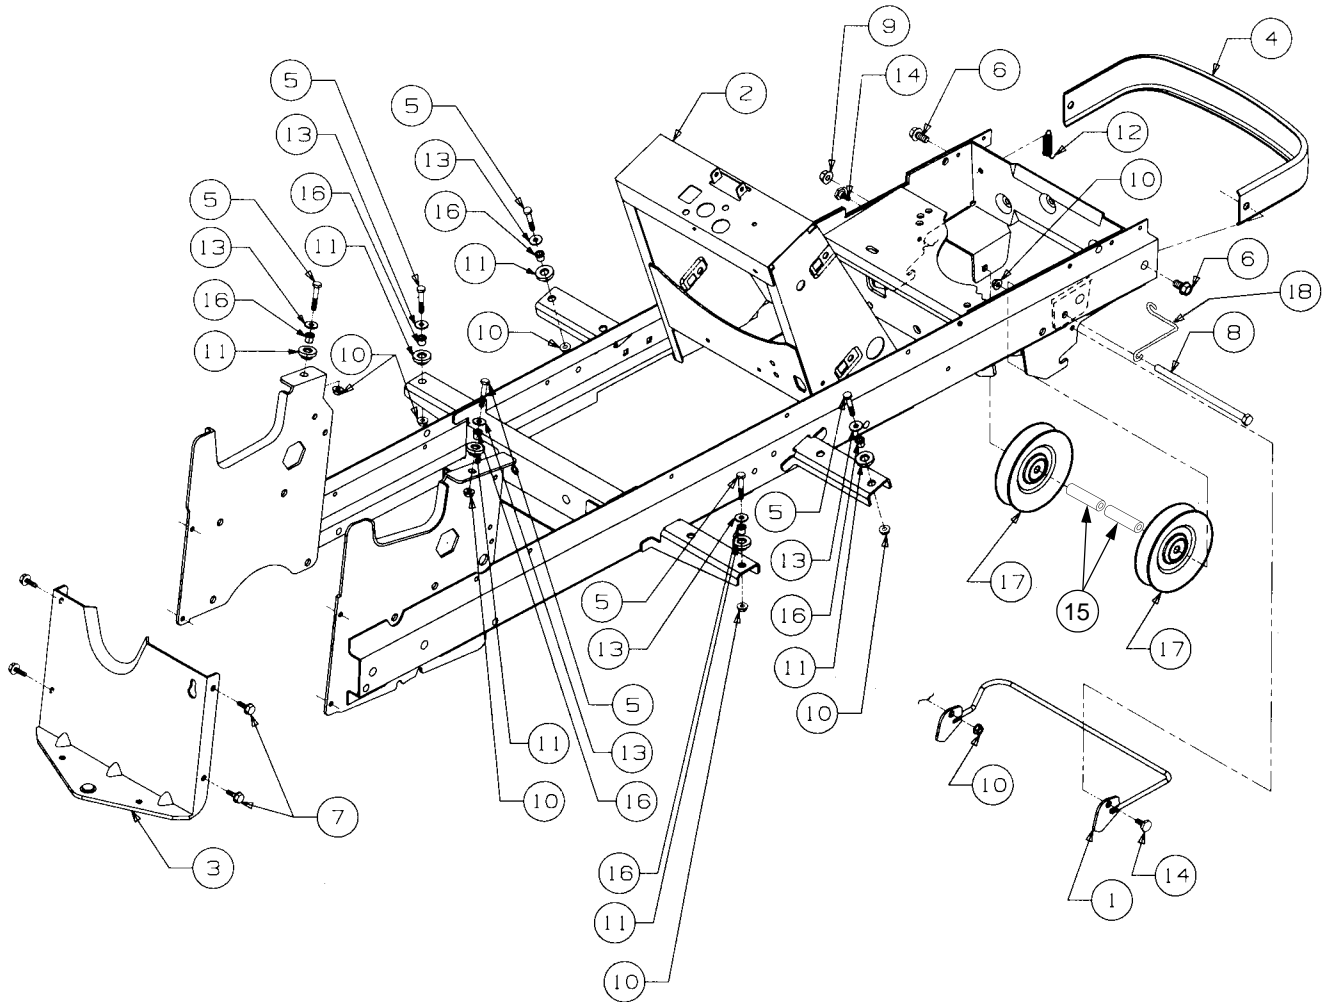

FRAME AND DRAWBAR

REF. NO.	PART NUMBER	DESCRIPTION	QTY.
1	603-0132	Rod, Quick Attach	1
2	603-0328C	Frame	1
3	703-2257	Drawbar	1
	777120296	Graphic, Transmission Release Lever	1
4	703-2577	Bumper	1
5	710-0597	Screw, Hex Cap, 1/4-20 x 1.0	6
6	710-0623	Screw, Hex Wsh Hd Tapp 3/8-16 x .75	2
7	710-1260A	Screw, Hex Wsh Hd Tap 5/16-18 x .75	4
8	710-3261	Screw, Hex Cap, 3/8-16 x 7.0	1
9	712-0431	Nut, Hex Flange Lock, 3/8-16	1
10	712-3027	Nut, Hex Flange Lock, 1/4-20	8
11	722-0258	Grommet, Insulator	6
12	732-3002	Spring, Latch	1
13	736-3090	Washer, Flat, .255 x .72 x .60	6
14	738-0255	Bolt, Shoulder	2
15	750-04198	Spacer, Idler, .411 x .720 x 3.67	2
16	750-3169	Spacer, .28 x .40 x .42 Lg	6
17	756-3045	Pulley, Idler	2
18	732-0970	Belt Guide	1