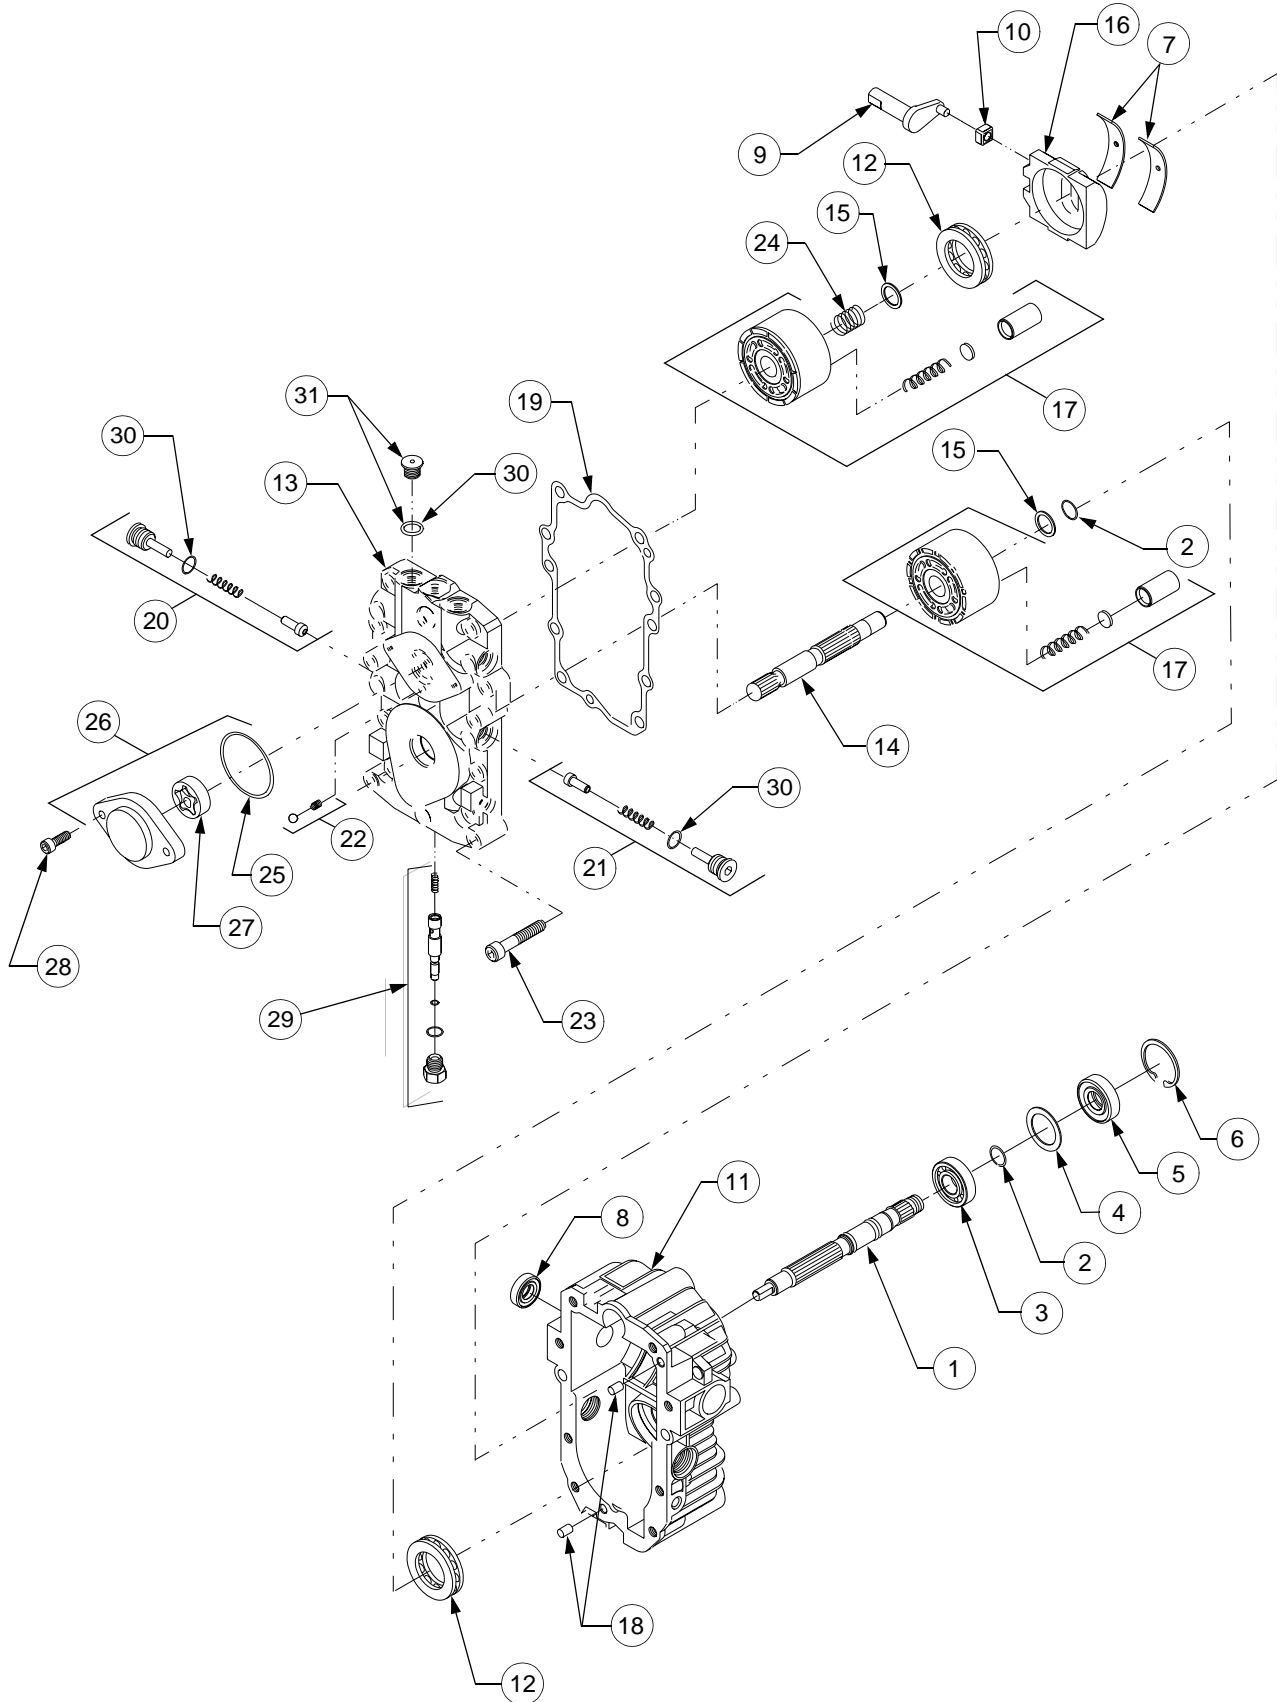

HYDROSTATIC PUMP

HYDROSTATIC PUMP

REF. NO.	PART NUMBER	DESCRIPTION	QTY.
1	HG-50158	Shaft, Pump (Splined)	1
2	HG-2003016	Ring, Retaining	2
3	HG-2003043	Bearing, Ball	1
4	HG-2003018	Spacer	1
5	HG-9008000-0128	Seal, Lip	1
6	HG-2003052	Ring, Retaining	1
7	HG-2003023	Bearing, Cradle	2
8	HG-9008000-0126	Seal, Lip	1
9	HG-2003005	Arm, Trunnion	1
10	HG-2000015	Guide, Slot	1
11	HG-2513036	Housing Kit	1
12	HG-2003044	Bearing Assembly, Thrust Ball	2
13	HG-51077	Center Section Kit	1
14	HG-2003034	Shaft, Motor	1
15	HG-2003017	Washer, Block Thrust	2
16	HG-2003087	Swash Plate	1
17	HG-70079	Block Assembly	2
18	HG-9004800-2506	Pin	2
19	HG-2003060	Gasket, Center Section	1
20	HG-2510027	Kit, Check Valve	1
21	HG-2510034	Kit, Orificed Check Valve	1
22	HG-2510011	Kit, Charge Relief Valve	1
23	HG-9007314-0808	Screw, Socket Hd	8
24	HG-2003014	Spring, Block	1
25	HG-9004101-1340	O-Ring	1
26	HG-2513027	Kit, Charge Pump	1
27	HG-J1041008	Gerotor Assy	1
28	HG-50095	Screw, Socket Hd	2
29	HG-2153011	Bypass Valve Kit	1
30	HG-9004201-3700	O-Ring	3
31	HG-9005110-5600	Plug w/O-Ring	2