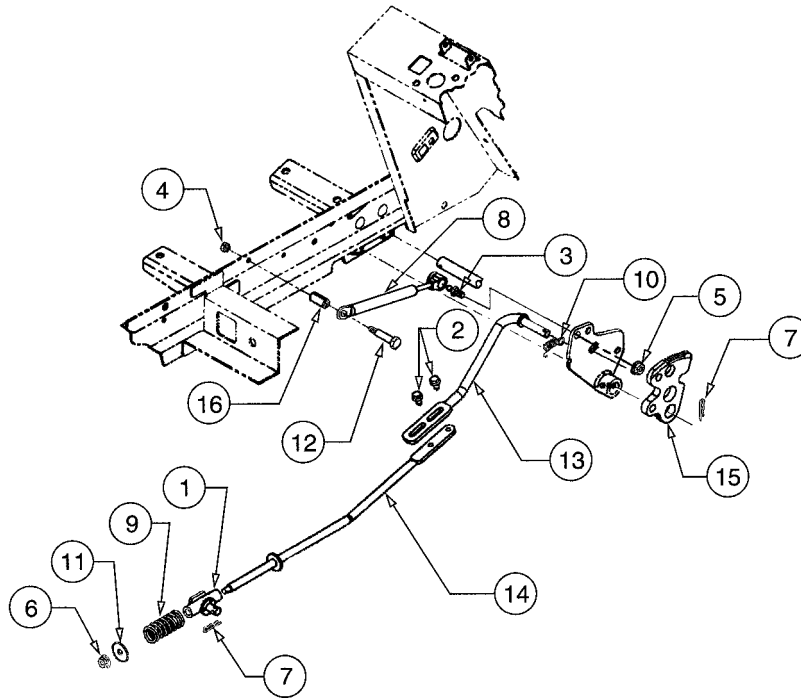

TRANSMISSION CONTROLS

REF. NO.	PART NUMBER	DESCRIPTION	QTY.
1	603-0272	Pivot Assembly	1
2	710-0599	Screw, Hex Wsh Hd Tapp, 1/4-20 x .5	2
3	710-3170	Screw, Ball, 5/16-18 x.56	1
4	712-0271	Nut, Hex Sems, 1/4-20	1
5	712-3004A	Nut, Hex Flange Lock, 5/16-18 GR5	1
6	712-3027	Nut, Hex Flange Lock, 1/4-20	1
7	714-0104	Pin, Internal Cotter	2
8	727-3090	Cylinder, Damper	1
9	732-3094	Spring, Compression, .63 ID x 2	1
10	732-3118	Spring, Extension, 3/8 OD x 1.44	1
11	736-3092	Washer, Flat, .265 x 1 x .030	1
12	738-0560	Bolt, Shoulder, .374 Dia x 1.375	1
13	747-3304	Rod, Front Control	1
14	747-3309	Rod, Rear Hydro Control	1
15	748-3070	Plate, Cruise	1
16	750-0434	Spacer, Split Tubing, .375 ID x 1.04	1

DRIVE LINE

REF. NO.	PART NUMBER	DESCRIPTION	QTY.	REF. NO.	PART NUMBER	DESCRIPTION	QTY.
1	603-0179 759-3764	Shaft Assembly, Drive, 29.06 Lg Kit, Drive Barrel	1 2	11	712-3059	Nut, Hex Top Lock Jam GR5, 1/2-20	1
2	618-04110	Transmission Assembly, Does NOT include wheel hub as- semblies and brake spring	1	12	748-3093	Adapter, Pump	1
3	618-3088	Pinion Assembly, Input	1	13	725-0157	Tie, Self-Clinch Cable	1
4	618-3243	Pump, Hydrostatic	1	14	726-0205	Clamp, Hose	1
5	710-1260A	Screw, Hex Wsh Tap, 5/16-18 x .75	2	15	731-3297	Fan, 10 Blade Cooling	1
6	710-3180	Screw, Hex Cap, 5/16-18 x 1.75 GR5	4	16	736-0253	Washer, Bell, 1/2 ID	1
7	710-3195	Screw, Hex Cap, 5/16-18 x 4.5 GR5	2	17	759-3330	Line, Fuel, 7in (10ft Bulk)	1
8	710-1062	Screw, Hex Patch, 1/4-20 x 1.25 GR5	4	18	736-3099	Washer, Wave, 1.96 x 2.44 x .06	1
9	710-3288	Screw, Hex Patch, 1/4-20 x 1.62 GR5	4	19	737-0296	Vent	1
10	710-3290	Screw, Hex Wsh Tap, 3/8-16 x 1.25	5	20	719-3096	Adapter, Drive Shaft	1
				21	711-3330	Pin, Locating, .352 Dia x 1.156	1
				22	736-3008	Washer, Flat, .344 x .75 x .12	2
				23	750-0507	Spacer, .38 x .625 x .275	2