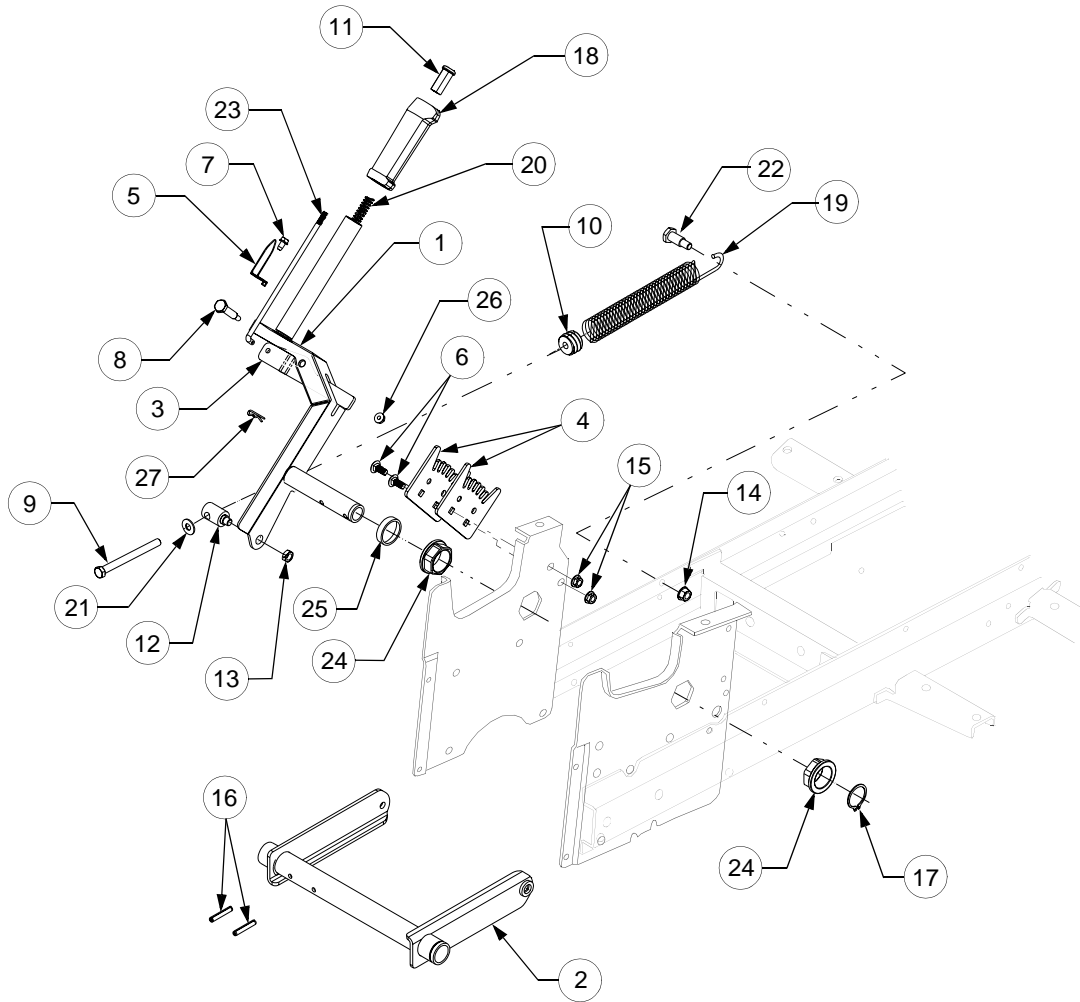

IMPLEMENT LIFT HANDLE

REF. NO.	PART NUMBER	DESCRIPTION	QTY.	REF. NO.	PART NUMBER	DESCRIPTION	QTY.
1	603-04141	Handle Assembly, Lift	1	14	712-0431	Nut, Hex Flanged Lock, 3/8-16	1
2	603-0059A	Shaft Assembly, Lift	1	15	712-3004A	Nut, Hex Flanged Top Lock, 5/16-18	2
3	603-05247	Fork, Lift	1	16	715-0114A	Pin, Spiral Spring, 1/4 Dia x 1.5	2
4	703-2239A	Bracket, Lift Index	2	17	716-0116	Ring, Snap, 1.25 Dia Shaft	1
5	703-2558	Indicator, Lift Height	1	18	731-3158	Grip, Lift Handle	1
6	710-0451	Bolt, Carriage, 5/16-18 x .75	2	19	732-3093	Spring, Extension	1
7	710-0599	Screw, Hex Wash Tapp, 1/4 x .5	1	20	732-3097	Spring, Compression	1
8	738-0560	Screw, Shoulder, .374 x 1.375	1	21	736-0267	Washer, Flat, .385 x .87 x .06	1
9	710-3279	Screw, Hex Cap, 3/8-16 x 4.25 GR5	1	22	738-0145	Bolt, Shoulder	1
10	711-0635	Insert, Spring	1	23	747-3175A	Rod, Index	1
11	711-0642A	Button, Handle	1	24	748-3051	Bearing, Hex Flange, 1.25 ID	2
12	711-3350	Ferrule, Adjustment	1	25	750-3131	Spacer, 1.28 ID x 1.5 OD x .335 Lg	1
13	712-0262	Nut, Hex Center Lock, Jam, 3/8-24	1	26	712-3027	Nut, Hex Flange Lock, 1/4-20	1
				27	714-0104	Pin, Internal Cotter	1