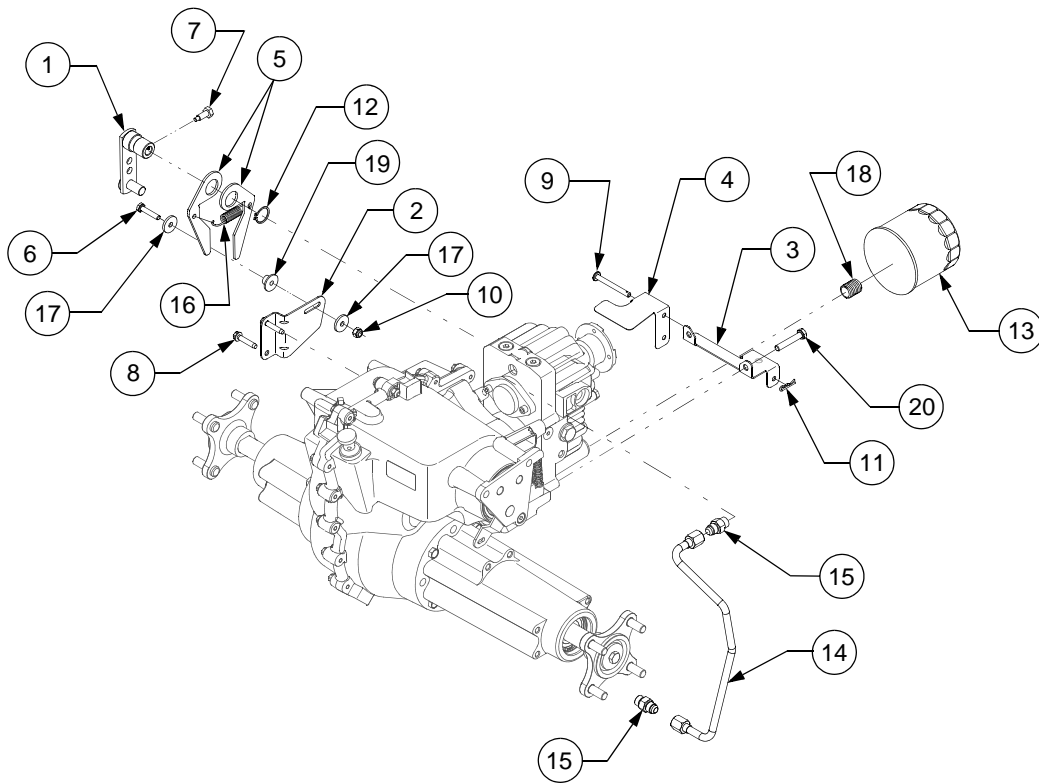

NEUTRAL LINKAGE, HYDRAULIC PICKUP AND RETURN TUBES

REF. NO.	PART NUMBER	DESCRIPTION	QTY.
1	603-0160	Arm Assembly, Control	1
2	603-04184	Bracket, Hydro Neutral	1
3	703-05315	Bracket, Hydro Dump Mtg,	1
4	730-05316	Bracket, Hydro Dump Actuator	1
5	703-2441	Arm, Neutral	2
6	710-0106	Screw, Hex Cap, 1/4-20 x 1.25	1
7	710-04171	Screw, Special Hex Cap, 5/16-24 x .625	1
8	710-0809	Screw, Hex Wash TT-Tap, 1/4-20 x 1.25	2
9	711-04220	Pin, Clevis, .25 x 2.38	1
10	712-0324	Nut, Hex Top Lock, 1/4-20	1
11	714-0104	Pin, Internal Cotter	1
12	716-0111	Ring, Snap, .875 Shaft	1
13	723-3014	Filter, Oil	1
14	727-04064	Tube, Hydro Inlet	1
15	727-3002	Connector, w/O-Ring	2
	721-3001	O-Ring, 3/8 OD Tube	2
16	732-3119	Spring, Extension, .5 OD x 1.97	1
17	736-0176	Washer, Flat, .25 x .93 x .120 Thk	2
18	737-3022	Nipple, Oil Filter	1
19	750-0918	Spacer, Centering	1
20	710-3180	Screw, Hex Cap, 5/16-18 x 1.75 GR5	2