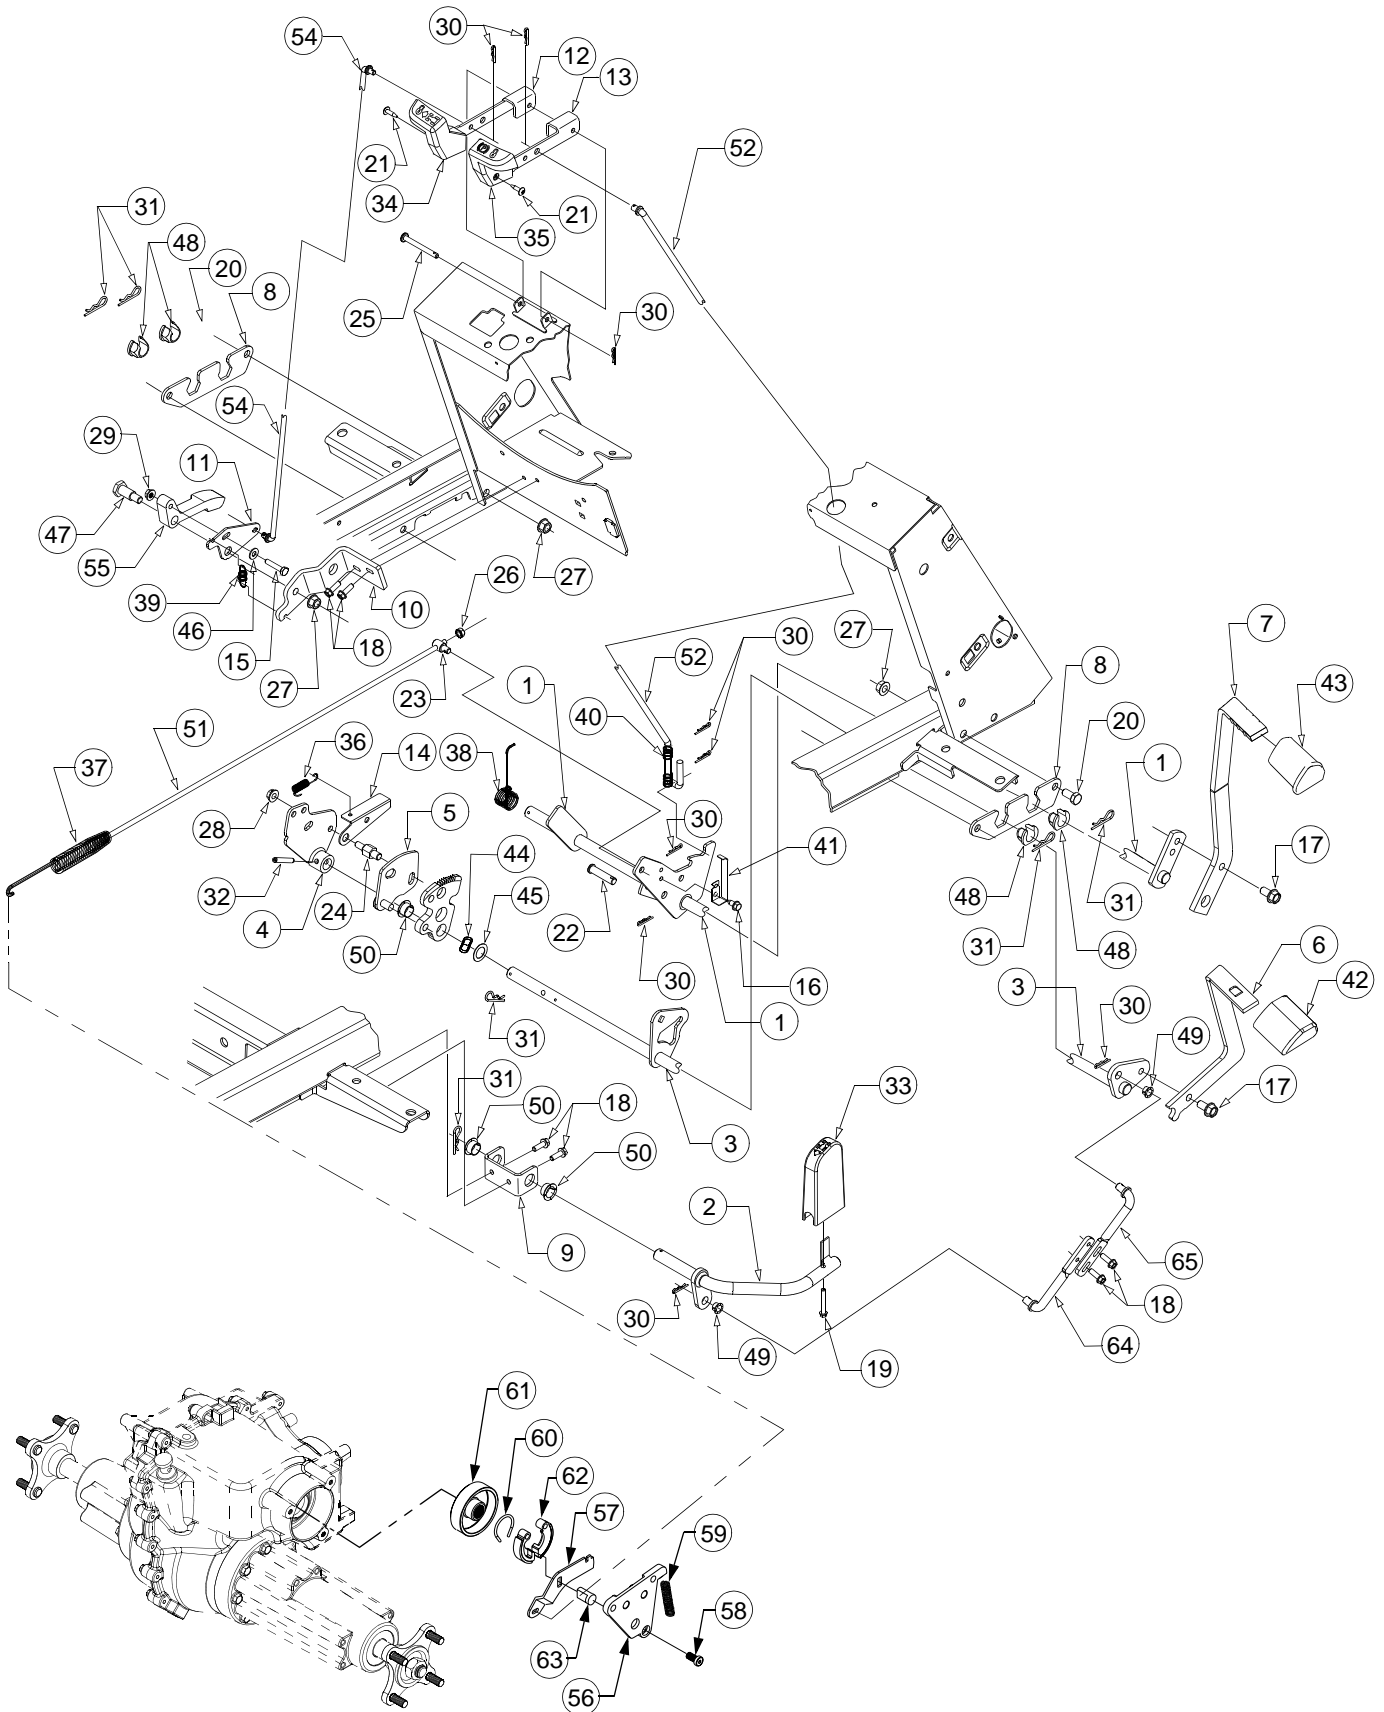

BRAKE AND CONTROL PEDALS

BRAKE AND CONTROL PEDALS

REF. NO.	PART NUMBER	DESCRIPTION	QTY.	REF. NO.	PART NUMBER	DESCRIPTION	QTY.
1	603-0321A	Shaft Assy, Brake	1	33	731-3205	Pedal, Reverse	1
2	603-0412	Pedal Assy, Reverse	1	34	731-3206	Knob, Cruise	1
3	603-0697	Shaft Assy, Forward/Reverse	1	35	731-3207	Knob, Brake Lock	1
4	603-0419	Cam Assy, Control	1	36	732-0418	Spring, Extension, .38 OD x 2.1	1
5	603-0421A	Plate Assy, Disengagement	1	37	732-0463A	Spring, Extension	1
6	703-2570A	Pedal, Forward	1	38	732-0756A	Spring, Torsion	1
7	703-2573A	Pedal, Brake	1	39	732-04006	Spring, Extension, .6 OD x 1.34	1
8	703-2804	Plate, Bearing Mounting	2	40	732-3099	Spring, Compression, .50 x 2.23	1
9	703-2938	Bracket, Reverse Pivot	1	41	732-3117	Spring, Switch Actuator	1
10	703-2941	Bracket, Cruise	1	42	735-3048	Pad, Forward Foot Control	1
11	703-2942	Plate, Rod Adjustment	1	43	735-3049	Pad, Brake Foot	1
12	703-2962	Lever, Cruise	1	44	736-0174	Washer, Wave, .625 x .885 x .015	1
13	703-2963	Lever, Brake Lock	1	45	736-0349	Washer, Flat, .635 x 1.0 x .020	1
14	703-2965	Actuator, Reverse Switch	1	46	736-0463	Washer, Flat, 1/4 x .63 x .051	1
15	710-0106	Screw, Hex Cap, 1/4-20 x 1.25	1	47	738-0145	Shoulder Bolt, .50 OD x .840	1
16	710-0599	Screw, Hex Wash Hd Tapp 1/4-20 x .5	1	48	741-3065B	Bearing, Hex Flange Split	4
17	710-0623	Screw, Hex Wash Hd Tapp 3/8-16x .75	2	49	741-3073	Bearing, Flange, .375 x .58 x .25	2
18	710-0642	Screw, Hex Wash Hd Tapp 1/4-20x .75	6	50	741-3074	Bearing, Flange, .626 x .93 x .344	3
19	710-0796	Screw, Truss Mach, #12 x 1.5	1	51	747-3216	Rod, Brake	1
20	710-0216	Screw, Hex Cap, 3/8-16 x .75 GR5	2	52	747-3219	Rod, Parking Brake	1
21	710-3009	Screw, Phil Hd Pan, #10-24 x .75	2	54	747-3307	Rod, Cruise	1
22	711-0415	Pin, Clevis, 3/8 x 1.62	1	55	748-3060	Latch, Cruise	1
23	711-0736	Ferrule, Adjustment, 1/4-20 Thrd	1	56	618-3060	Plate, Brake	1
24	711-1138	Stud, Actuator	1	57	703-2191	Arm, Brake	1
25	711-3295	Pin, Clevis, .25 x 2.38	1	58	710-3262	Screw, Low Hd Cap, 3/8-16 x .75	1
26	712-0271	Nut, Hex Sems, 1/4-20	1	59	732-0152	Spring, Compression	1
27	712-0431	Nut, Hex Flange Lock, 3/8-16	3	60	732-3077	Spring, Brake	1
28	712-3004A	Nut, Hex Flange Lock, 5/16-18	1	61	761-3019	Drum, Brake	1
29	712-3027	Nut, Hex Flange Lock, 1/4-20	1	62	761-3020	Shoe, Brake	1
30	714-0104	Pin, Internal Cotter, 5/16 Dia x 1.12	9	63	761-3028	Actuator, Brake Shoe	1
31	714-0145	Pin, Internal Cotter, 3/8 Dia x 1.62	6	64	747-3341A	Rod, Rear Connecting	1
32	715-0114	Pin, Spiral Spring, 1/4 x 1.5	1	65	747-3383	Rod, Front Connecting	1