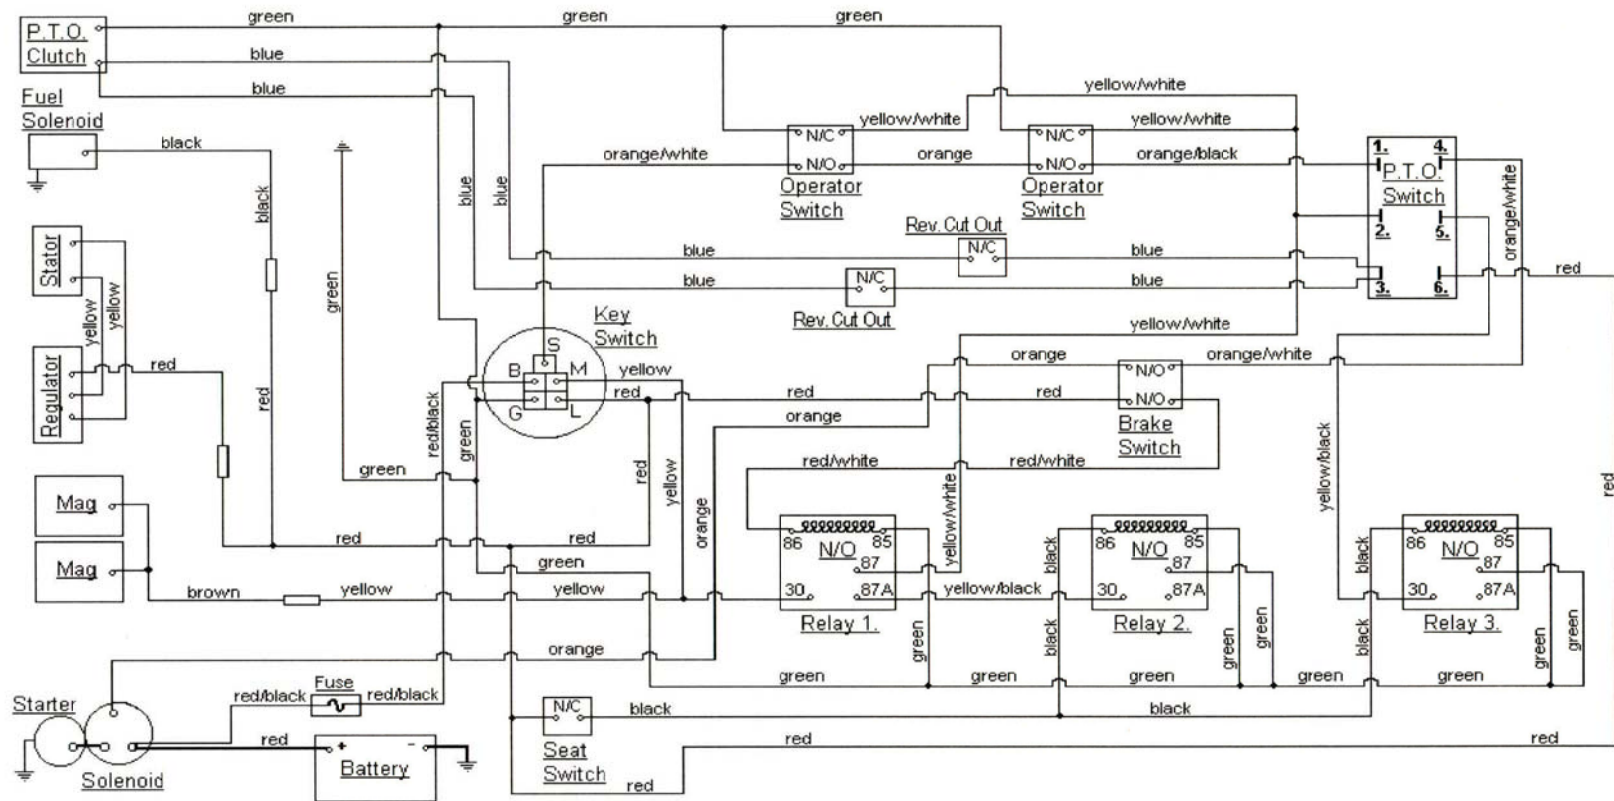

CUBCADETPARTSNMORE.COM

515-266-7944

KEY SWITCH

OFF	M+G
RUN	B+L
START	B+L+S