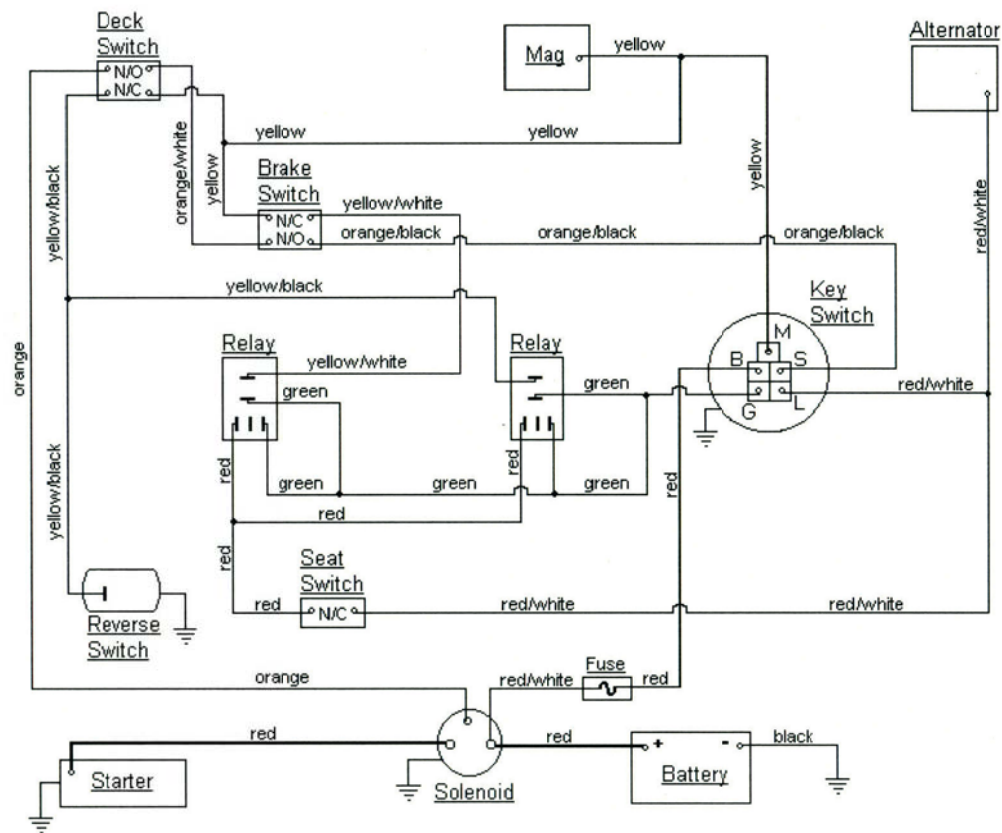

MODEL CYB
HARNESS NUMBER (629-0902)

CUBCADETPARTSNMORE.COM
515-266-7944

KEY SWITCH

OFF	M+G
RUN	B+L
START	B+L+S