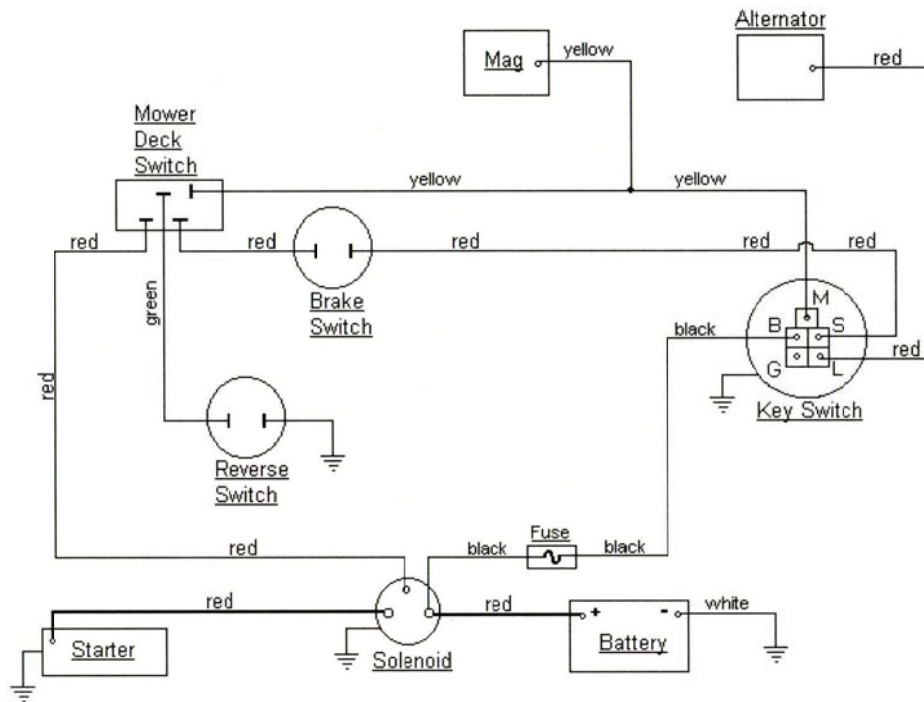

**MODEL 445**  
**(1983-1984)**

**CUBCADETPARTSNMORE.COM**  
**515-266-7944**

**KEY SWITCH**

OFF	M+G
RUN	B+L
START	B+S