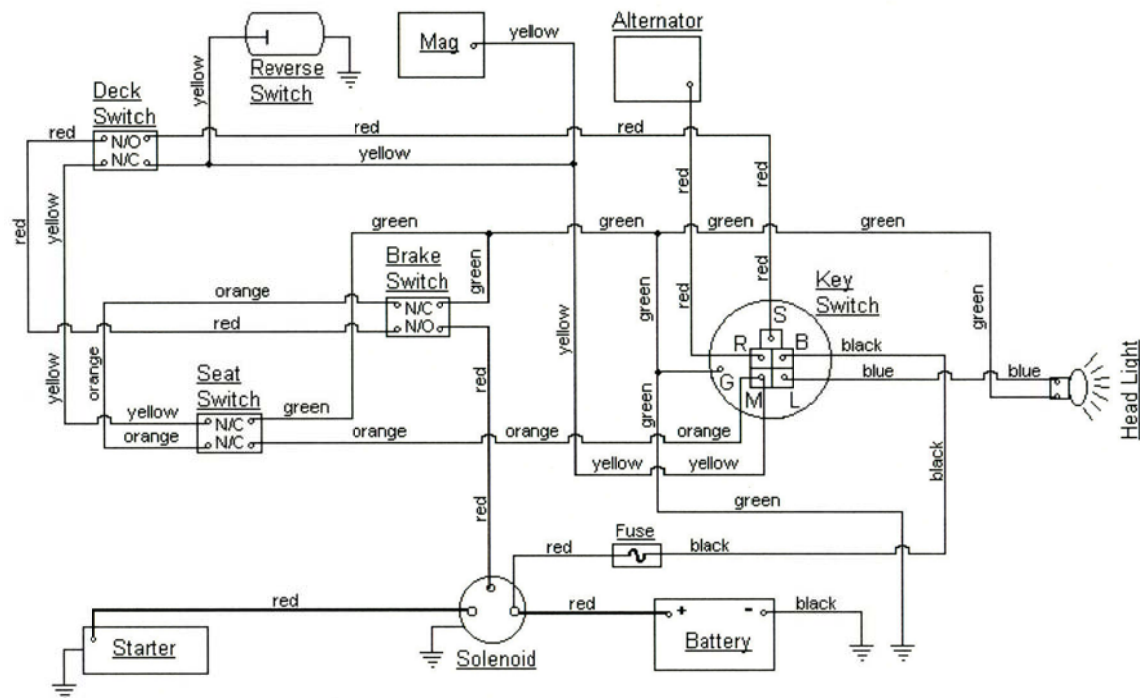

CUBCADETPARTSNMORE.COM

515-266-7944

KEY SWITCH	
OFF	M+G
RUN w/LIGHTS	B+L+R
RUN	B+R
START	B+S

MODEL 1208
(1990-1991)