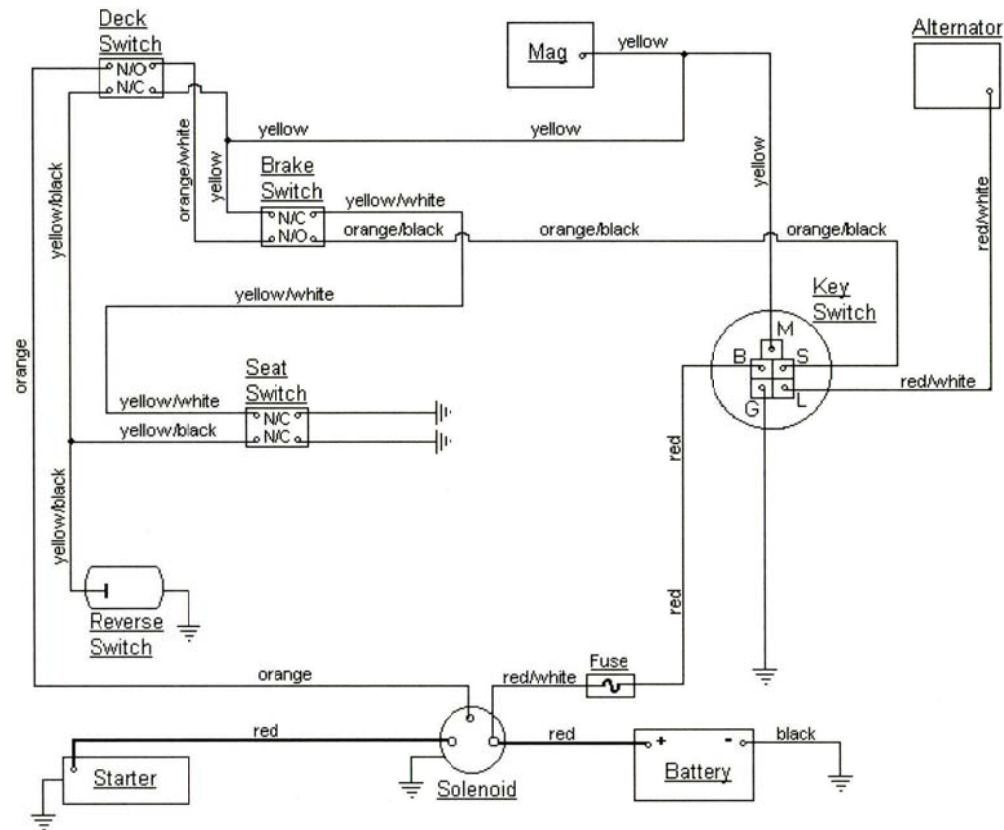

MODEL 1027
HARNESS NUMBER (629-0945)
NO RELAYS

CUBCADETPARTSNMORE.COM
515-266-7944

KEY SWITCH

OFF	M+G
RUN	B+L
START	B+L+S