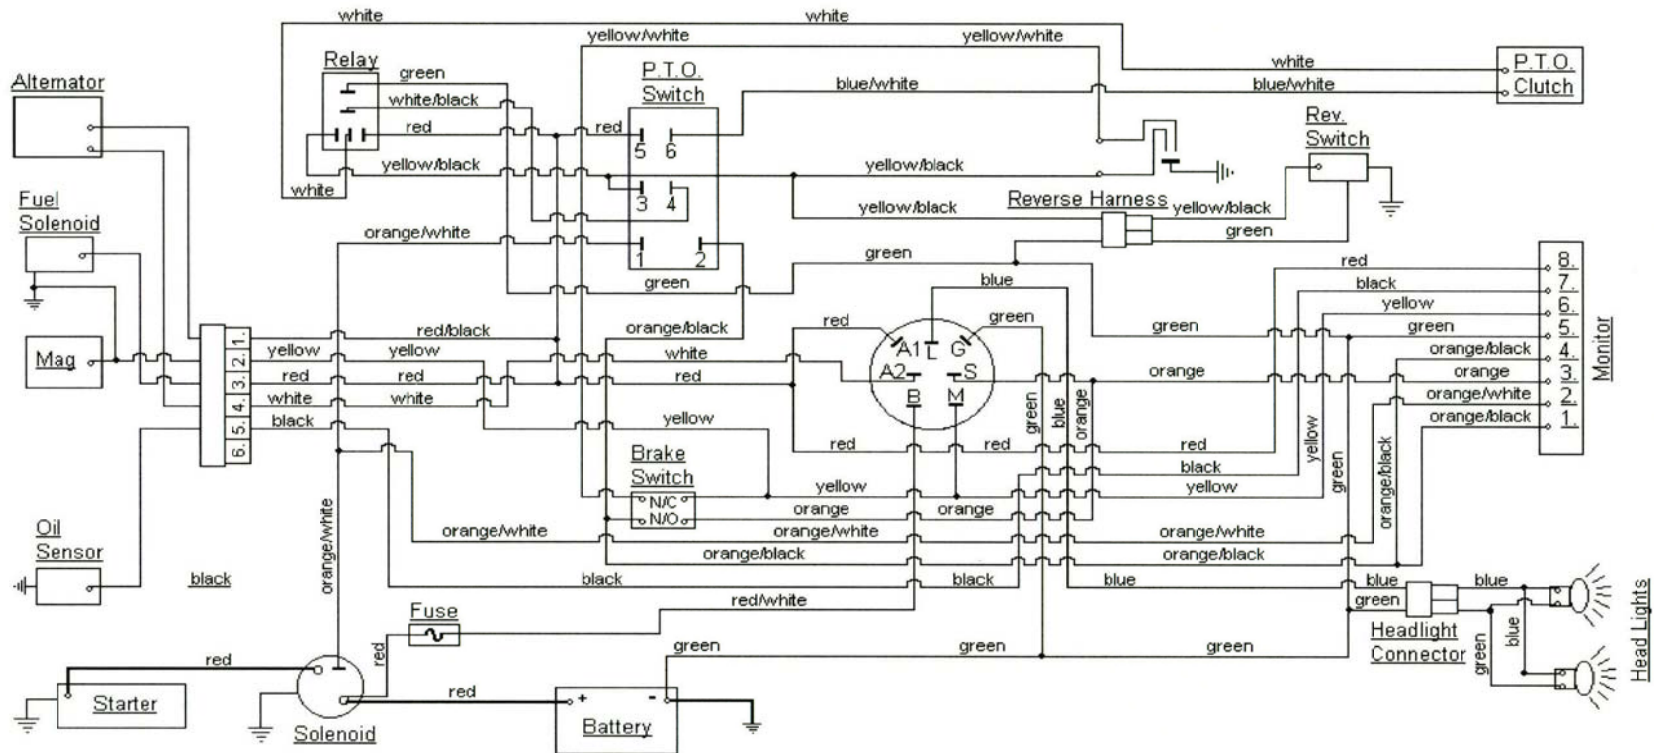

### KEY SWITCH

OFF	M+G+A1
RUN w/LIGHTS	B+A1 / L+A2
RUN	B+A1
START	B+S+A1

### DASH MONITOR

1:	P.T.O. +	5:	GROUND
2:	P.T.O. -	6:	NO CONNECTION
3:	BRAKE +	7:	LOW OIL
4:	BRAKE -	8:	HOUR METER

**MODEL LT 1022**  
**HARNESS NUMBER (629-04079)**  
**MONITOR NUMBER (725-04022)**