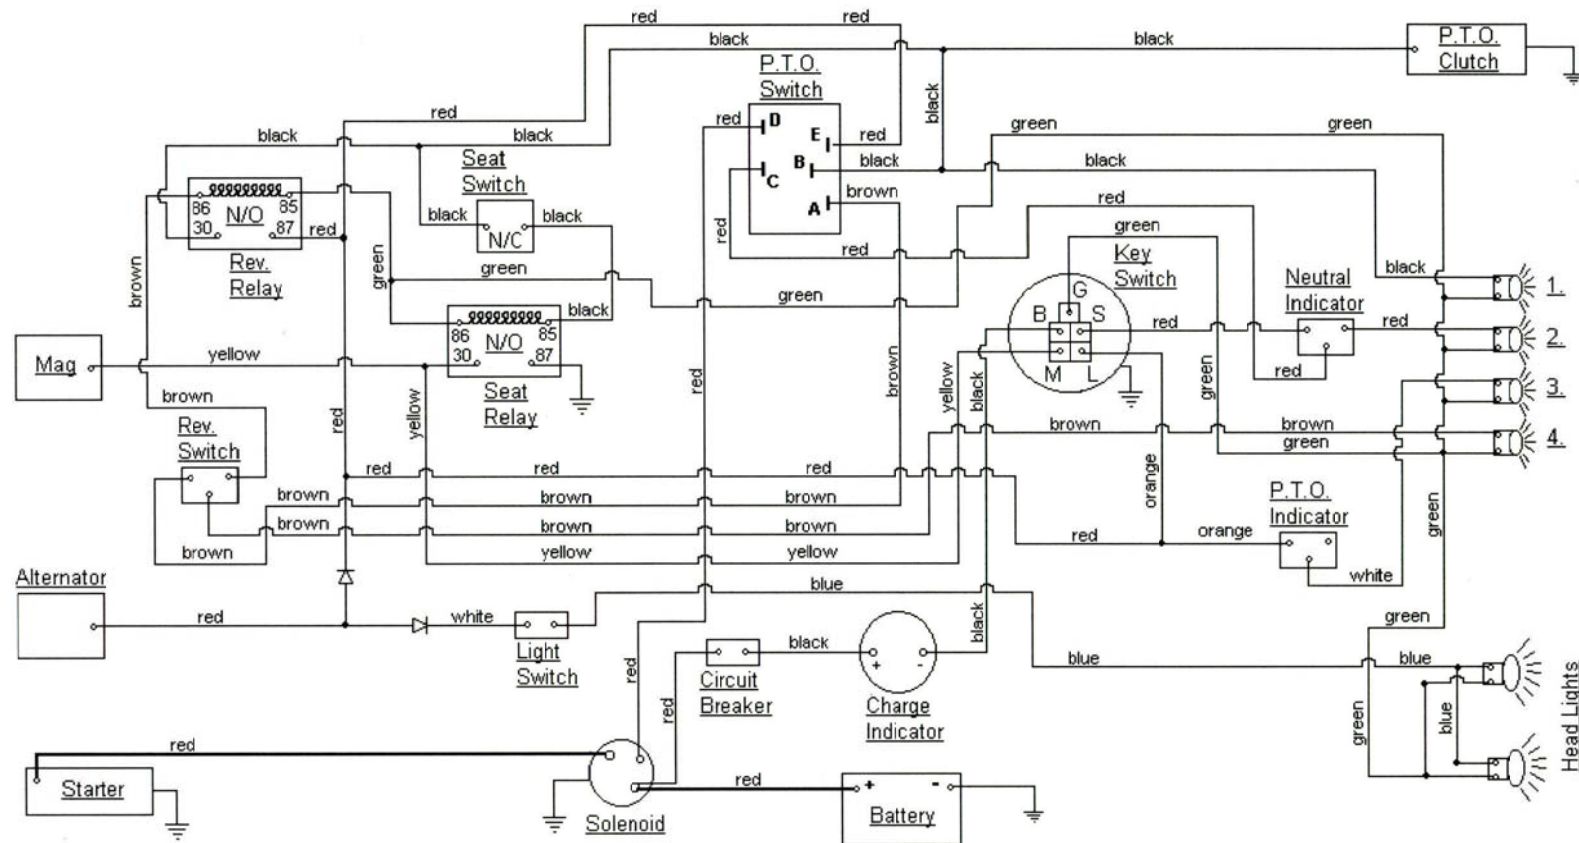

MODEL 805

CUBCADETPARTSNMORE.COM

515-266-7944

PTO SWITCH

OFF	D+C
ON	B+A
START	B+A+E

KEY SWITCH

OFF	M+G
RUN	B+L
START	B+S

DASH LIGHTS

1:	P.T.O. ON
2:	PLACE IN NEUTRAL
3:	IN REVERSE GEAR
4:	DO NOT ENGAGE P.T.O.