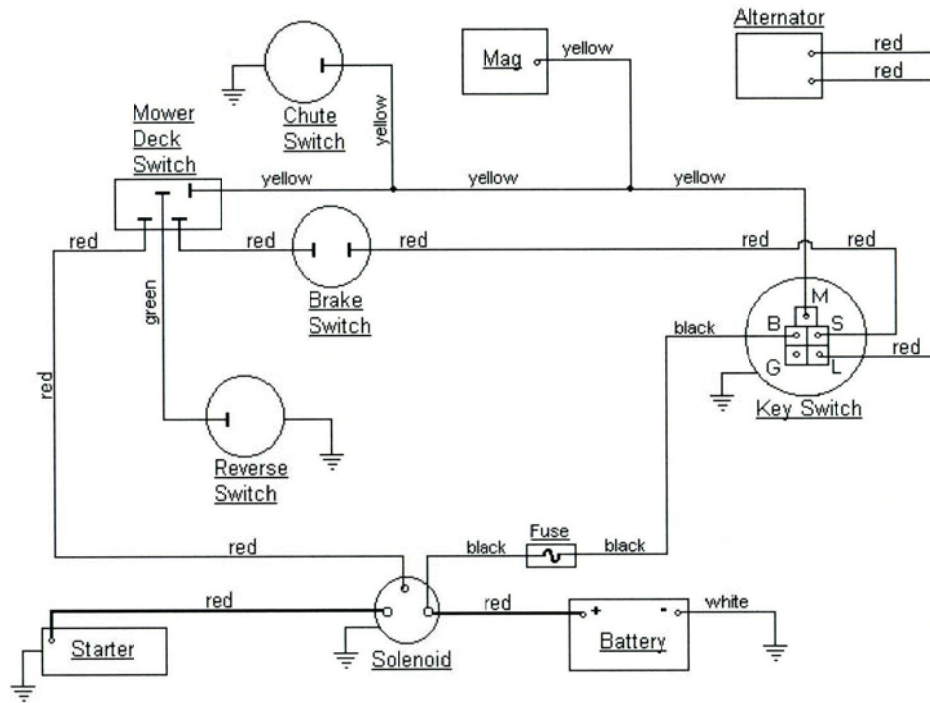

CUBCADETPARTSNMORE.COM

515-266-7944

KEY SWITCH	
OFF	M+G
RUN	B+L
START	B+S

**MODEL 518
(1985)**