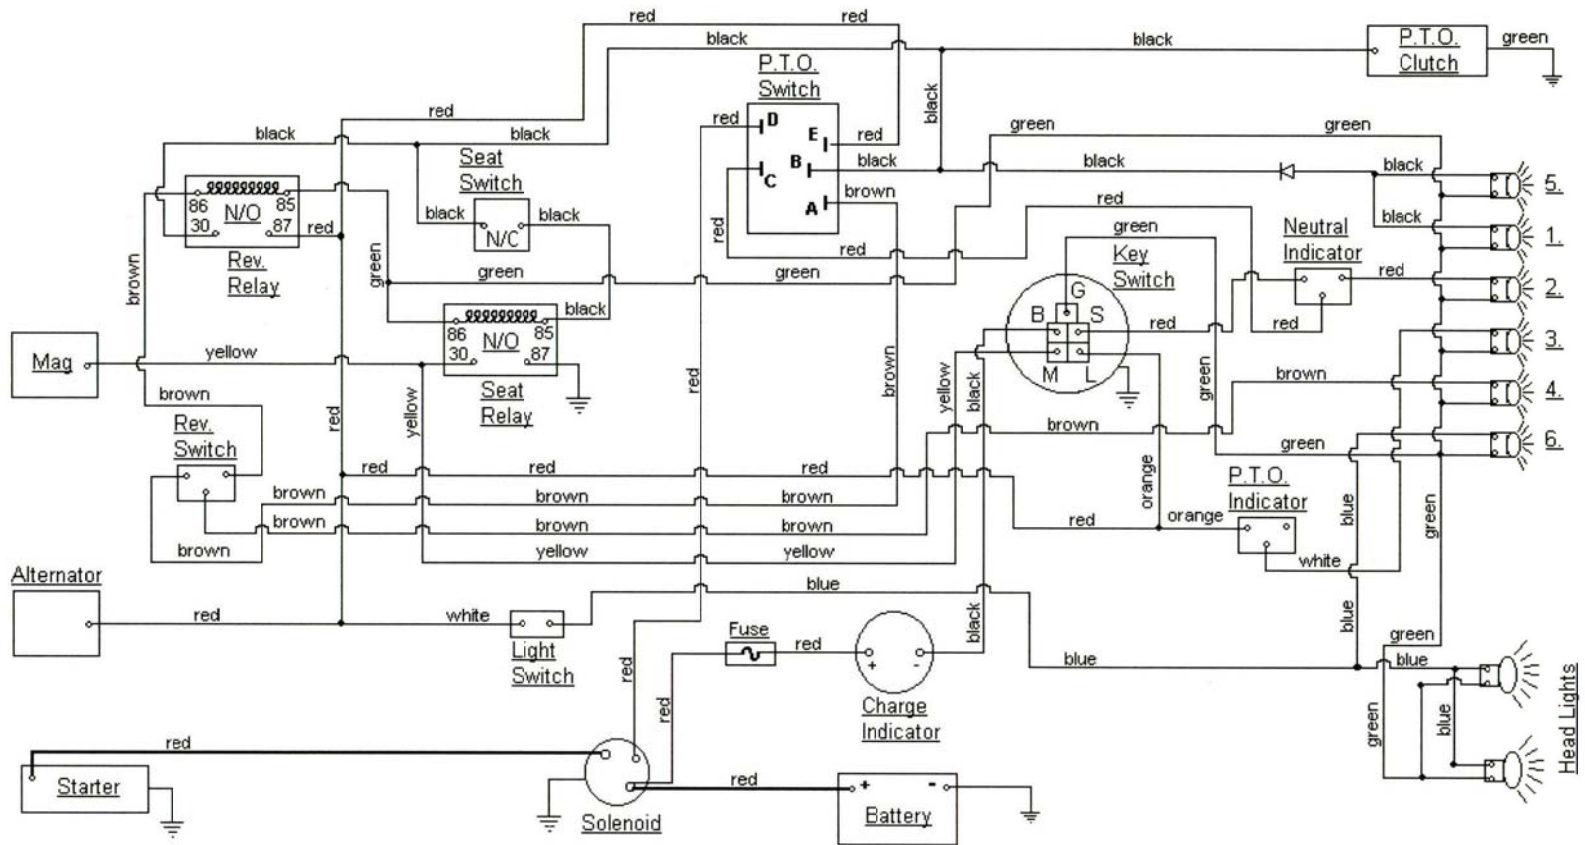

MODEL 1605
SERIAL NUMBER (108,000 - 114,000)

PTO SWITCH	
OFF	D+C
ON	B+A
START	B+A+E

KEY SWITCH	
OFF	M+G
RUN	B+L
START	B+S

DASH LIGHTS	
1: P.T.O. ON	4: DO NOT ENGAGE P.T.O.
2: PLACE IN NEUTRAL	5: FULL THROTTLE REQUIRED
3: IN REVERSE GEAR	6: FULL THROTTLE REQUIRED