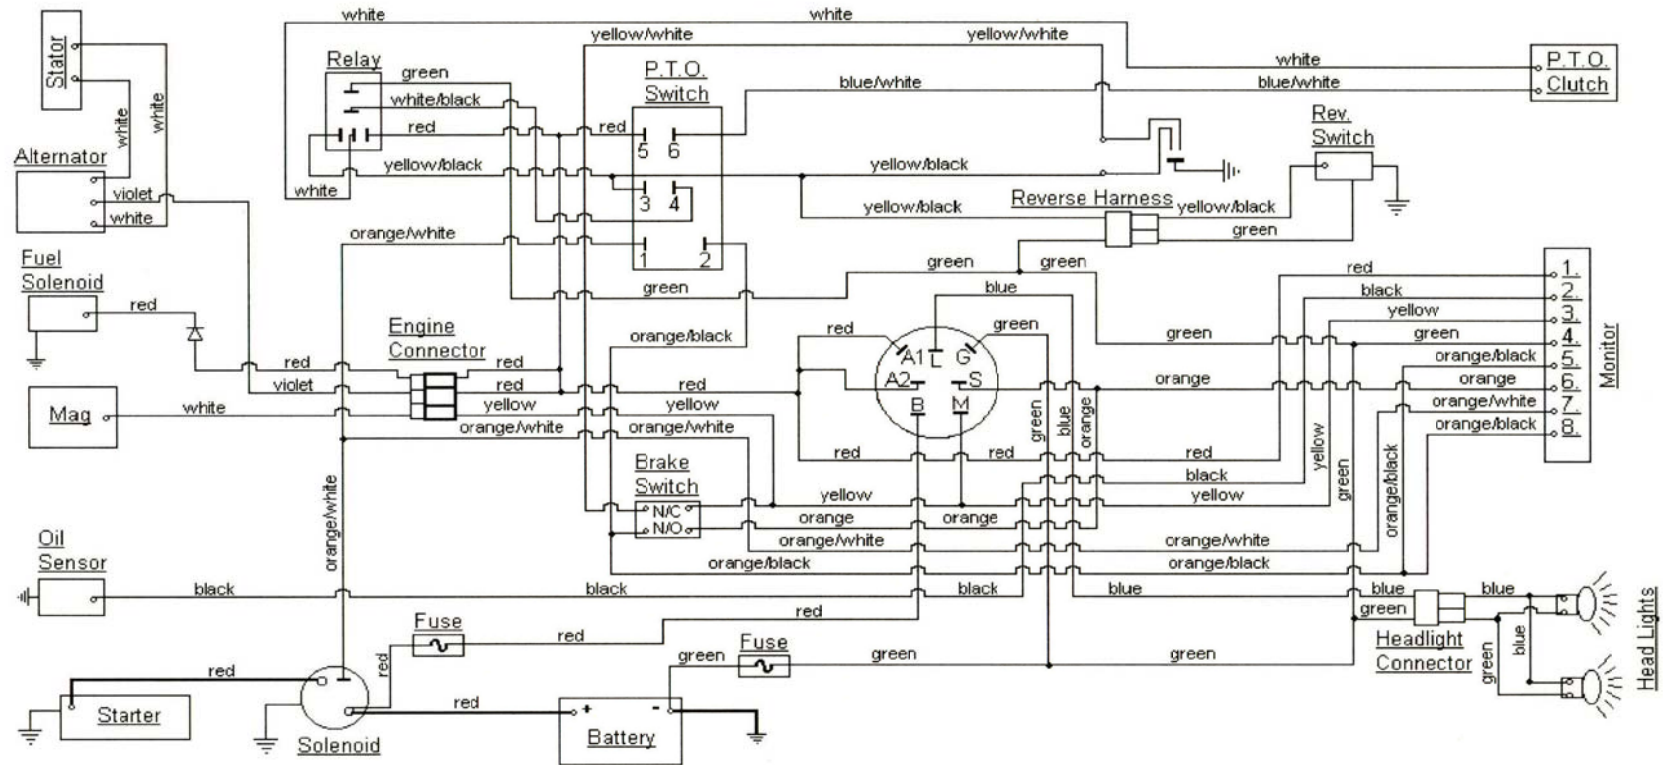

MODEL 1527
HARNESS NUMBER (629-1105)
MONITOR NUMBER (725-1976)

CUBCADETPARTSNMORE.COM
515-266-7944

KEY SWITCH

OFF	M+G+A1
RUN w/LIGHTS	B+A1 / L+A2
RUN	B+A1
START	B+S+A1

DASH MONITOR

1:	HOUR METER	5:	BRAKE +
2:	BATTERY	6:	BRAKE -
3:	LOW OIL	7:	P.T.O. -
4:	GROUND	8:	P.T.O. +

HEADLIGHT HARNESS (629-0469A)
 REVERSE HARNESS (629-1106)