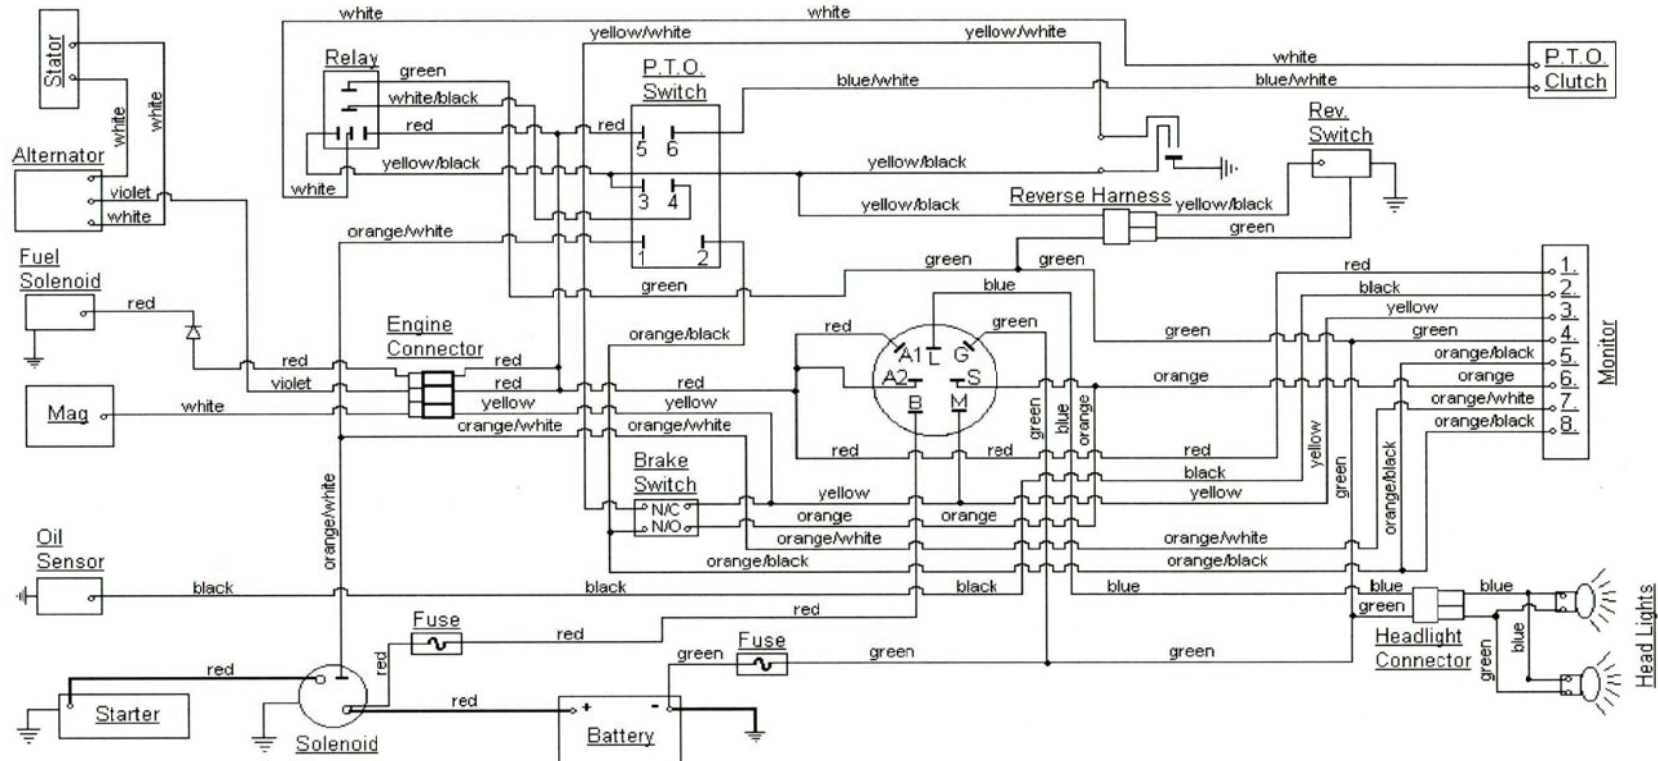

CUBCADETPARTSNMORE.COM

515-266-7944

KEY SWITCH

OFF	M+G+A1
RUN w/LIGHTS	B+A1 / L+A2
RUN	B+A1
START	B+S+A1

DASH MONITOR

1:	GROUND	5:	BRAKE +
2:	BATTERY	6:	BRAKE -
3:	LOW OIL	7:	P.T.O. -
4:	GROUND	8:	P.T.O. +

HEADLIGHT HARNESS (629-0469A)
 REVERSE HARNESS (629-1106)

MODEL 1525
HARNESS NUMBER (629-1105)
MONITOR NUMBER (725-1976)