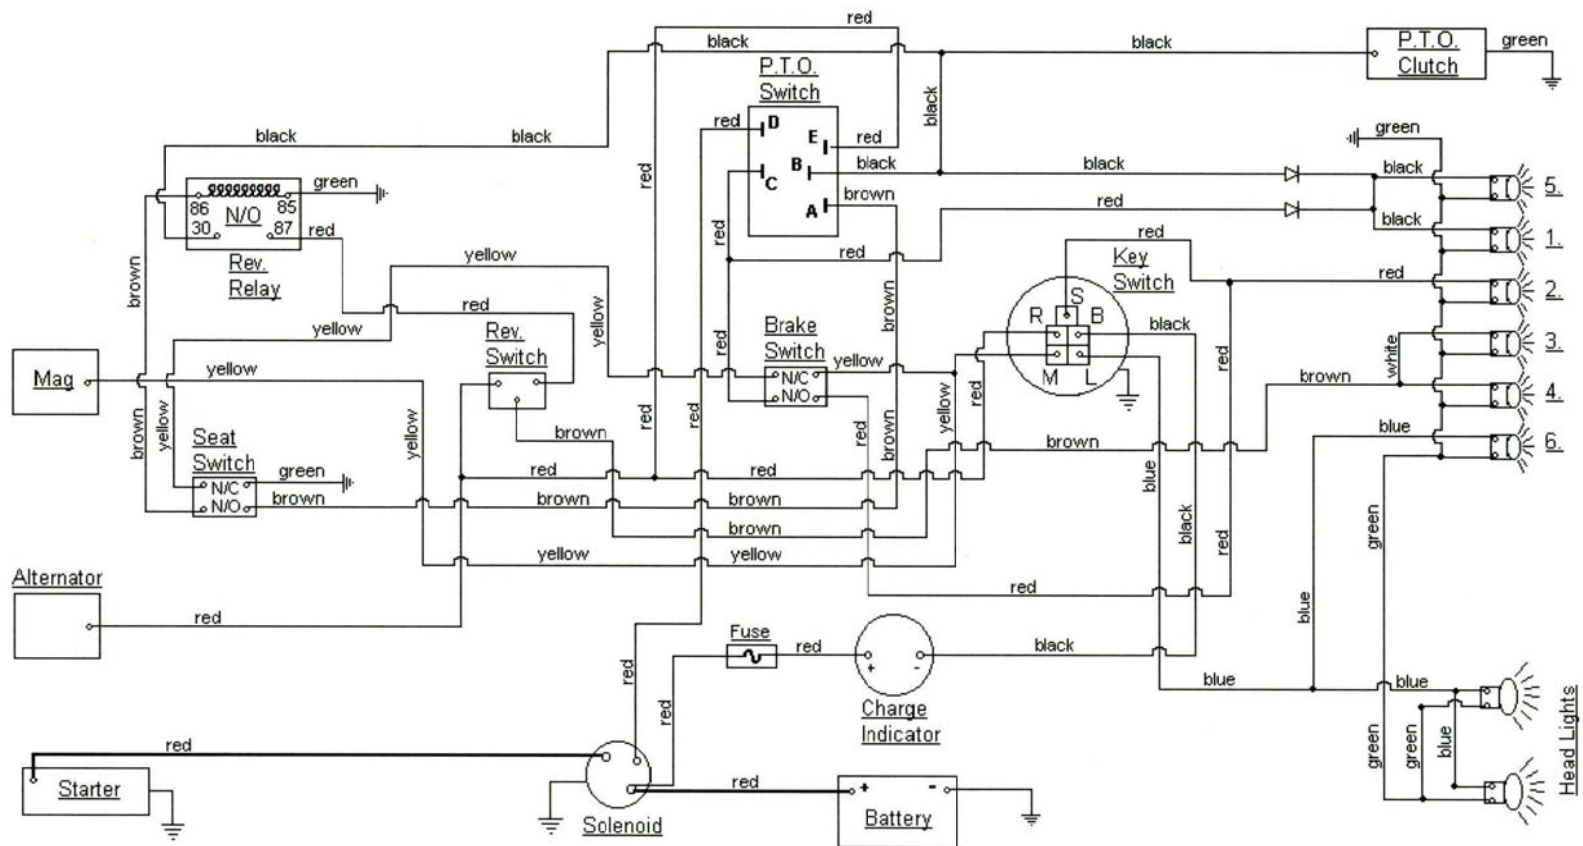

MODEL 1430

CUBCADETPARTSNMORE.COM

515-266-7944

PTO SWITCH	
OFF	D+C
ON	B+A
START	B+A+E

KEY SWITCH	
OFF	M+G
RUN w/LIGHTS	B+A+L
RUN	B+A
START	B+S

DASH LIGHTS	
1: P.T.O. ON	4: DO NOT ENGAGE P.T.O.
2: DEPRESS LEFT PEDAL	5: FULL THROTTLE REQUIRED
3: IN REVERSE GEAR	6: FULL THROTTLE REQUIRED