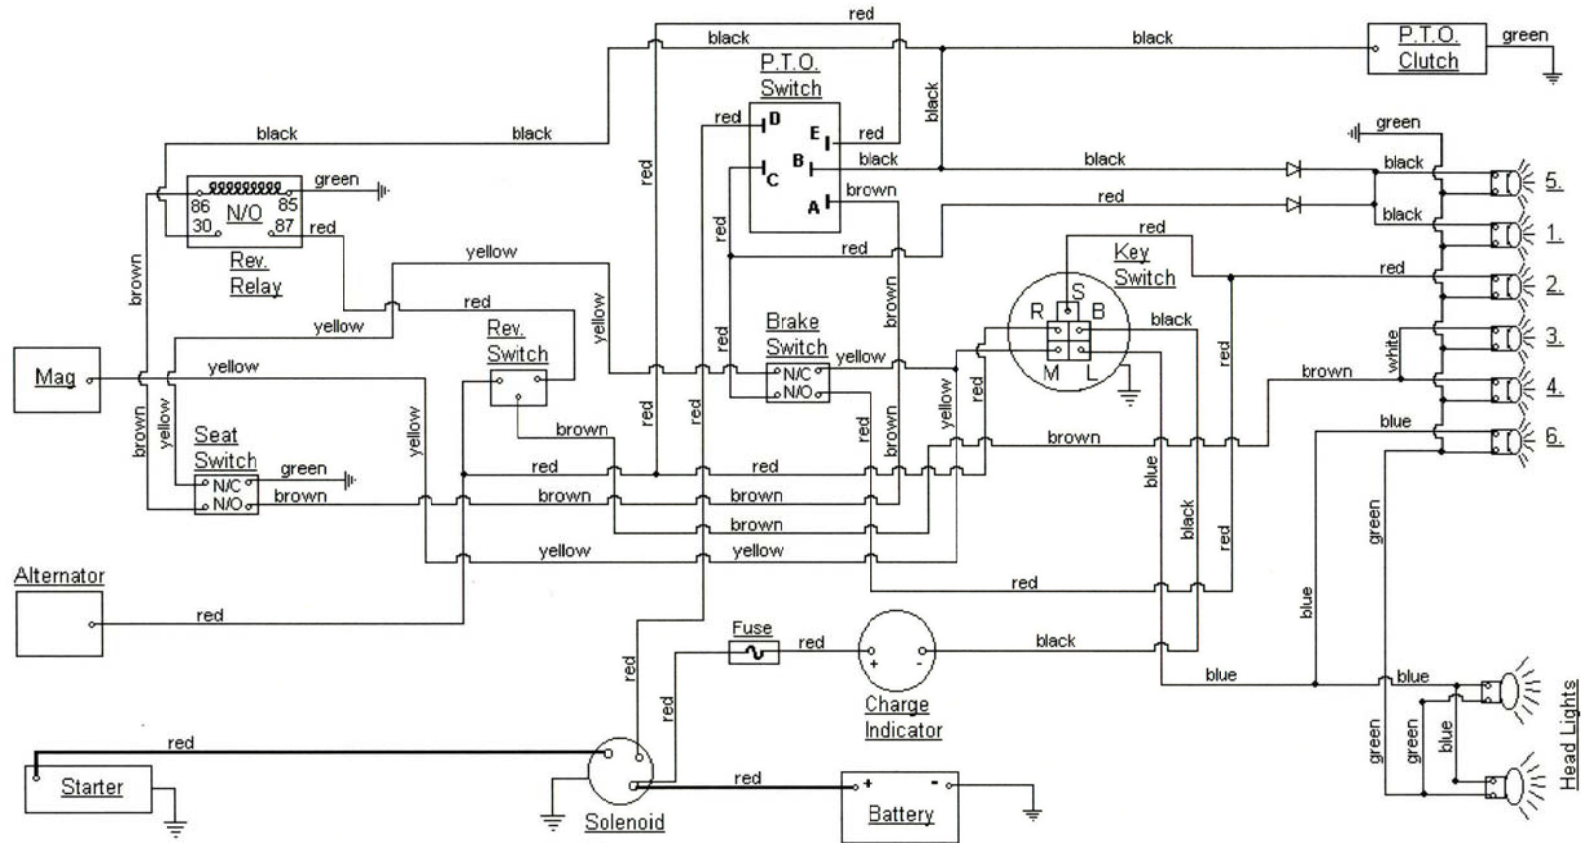

## 515-266-7944

PTO SWITCH	
OFF	D+C
ON	B+A
START	B+A+E

KEY SWITCH	
OFF	M+G
RUN w/LIGHTS	B+A+L
RUN	B+A
START	B+S

DASH LIGHTS	
1: P.T.O. ON	4: DO NOT ENGAGE P.T.O.
2: DEPRESS LEFT PEDAL	5: FULL THROTTLE REQUIRED
3: IN REVERSE GEAR	6: FULL THROTTLE REQUIRED