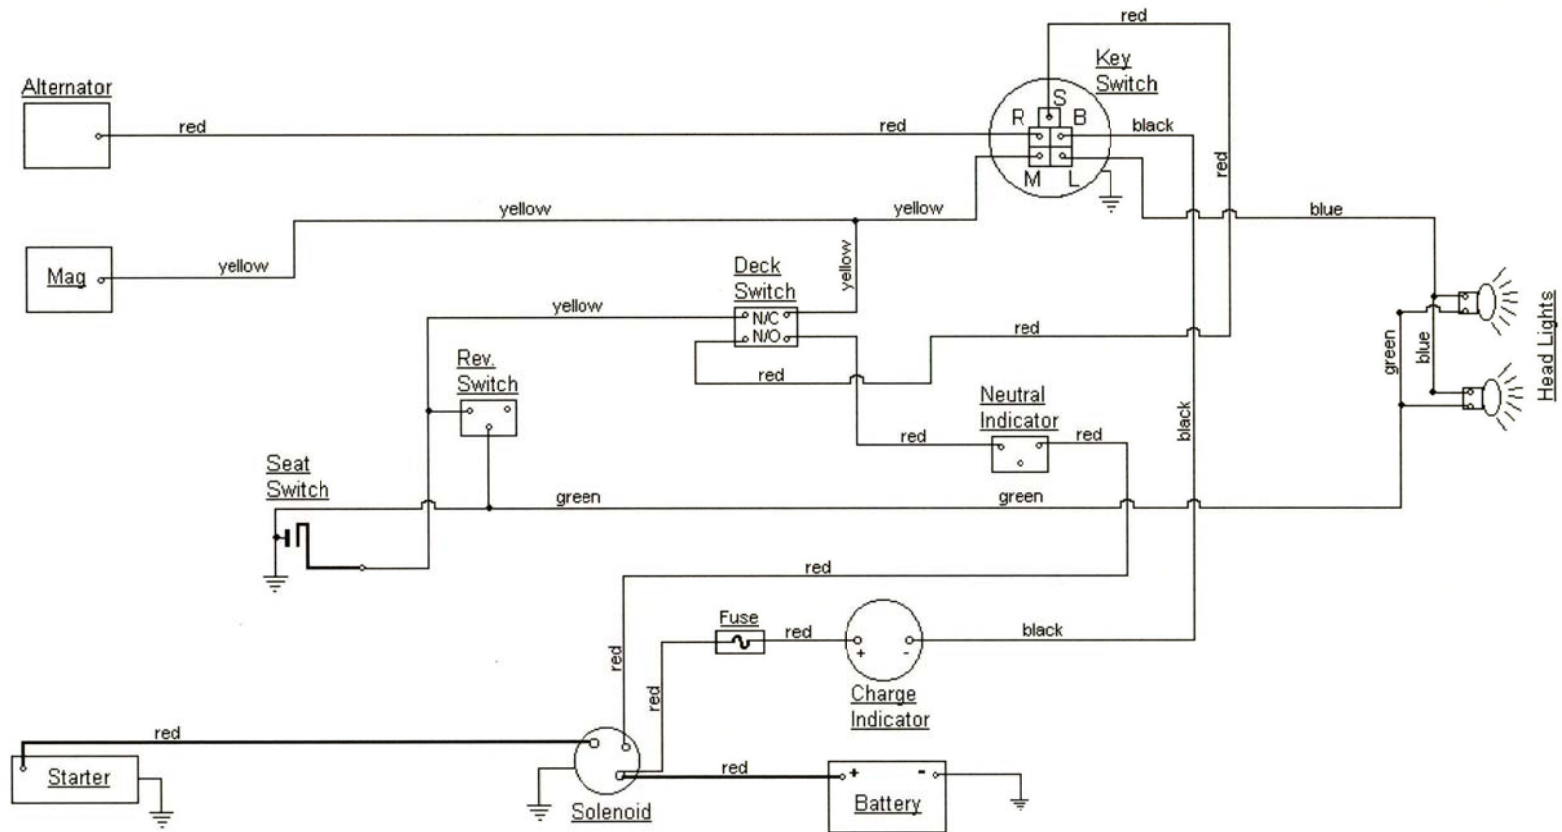

MODEL 1320
SERIAL NUMBER (126,001 - 147,087)

KEY SWITCH

OFF	M+G
RUN w/LIGHTS	B+A+L
RUN	B+A
START	B+S