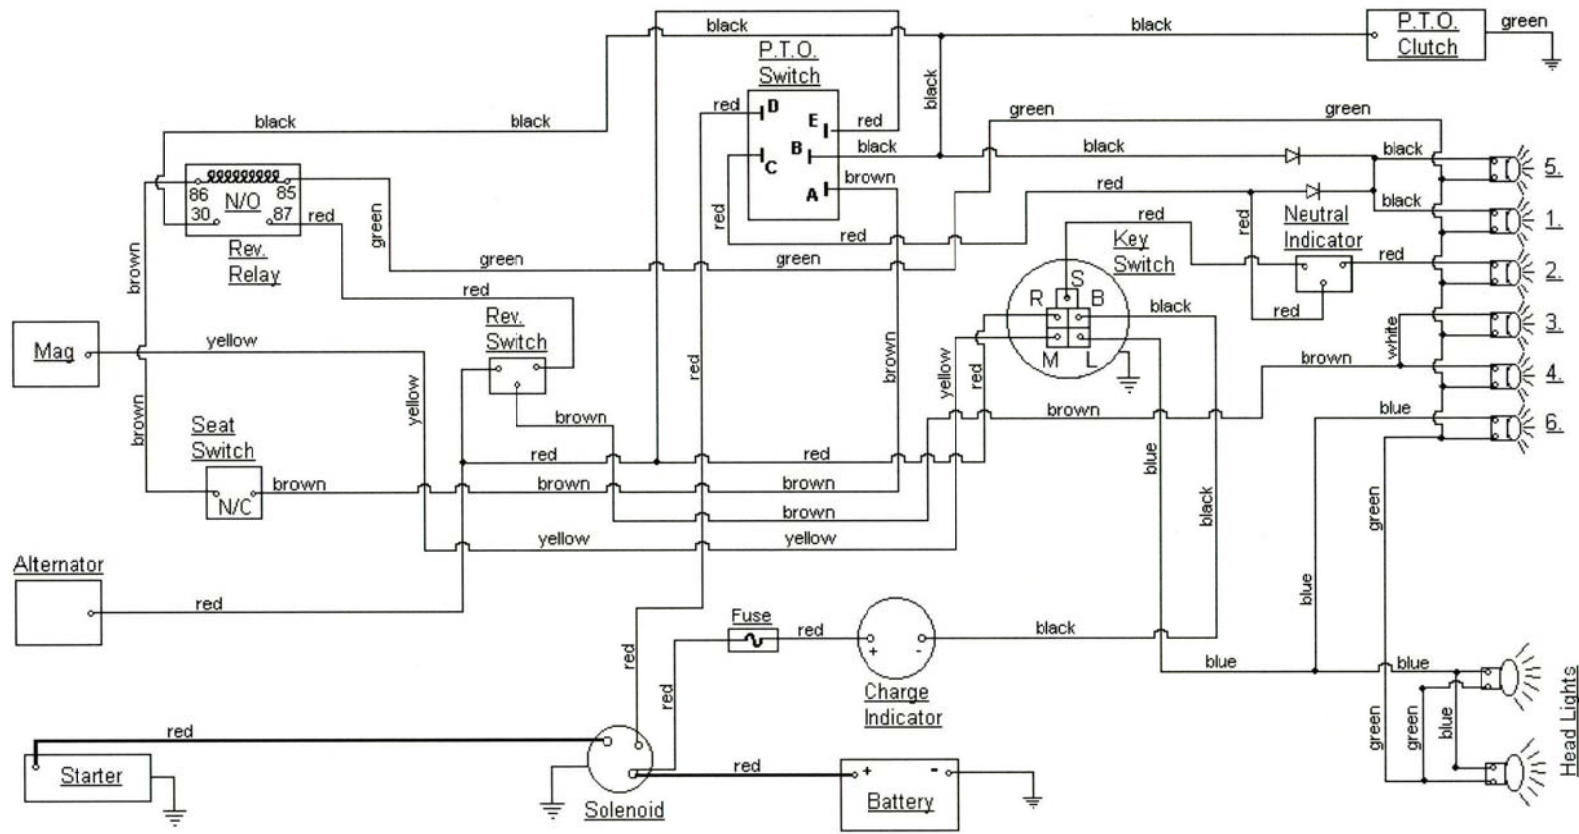

**MODEL 1220**  
**SERIAL NUMBER (126,001 - 147,087)**

PTO SWITCH	
OFF	D+C
ON	B+A
START	B+A+E

KEY SWITCH	
OFF	M+G
RUN w/LIGHTS	B+A+L
RUN	B+A
START	B+S

DASH LIGHTS	
1: P.T.O. ON	4: DO NOT ENGAGE P.T.O.
2: DEPRESS LEFT PEDAL	5: FULL THROTTLE REQUIRED
3: IN REVERSE GEAR	6: FULL THROTTLE REQUIRED