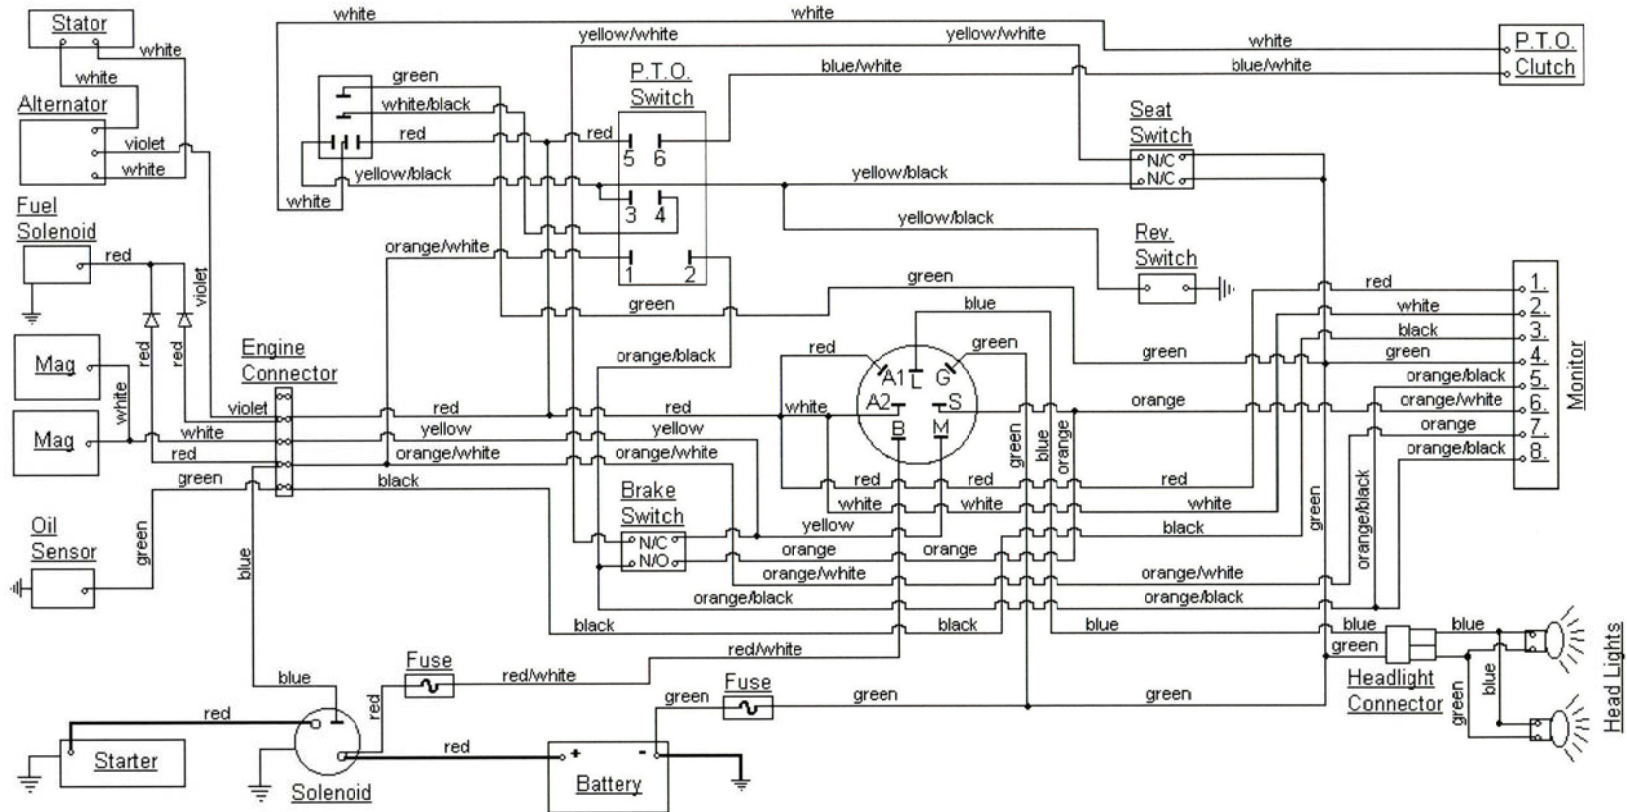

**MODEL 1212 (KOHLER) (2000)**  
**HARNESS NUMBER (629-0941)**  
**MONITOR NUMBER (725-1743)**

**CUBCADETPARTSNMORE.COM**  
**515-266-7944**

**KEY SWITCH**

OFF	M+G+A1
RUN w/LIGHTS	B+A1 / L+A2
RUN	B+A1
START	B+S+A1

**DASH MONITOR**

1:	HOUR METER	5:	BRAKE +
2:	BATTERY	6:	BRAKE -
3:	LOW OIL	7:	P.T.O. -
4:	GROUND	8:	P.T.O. +