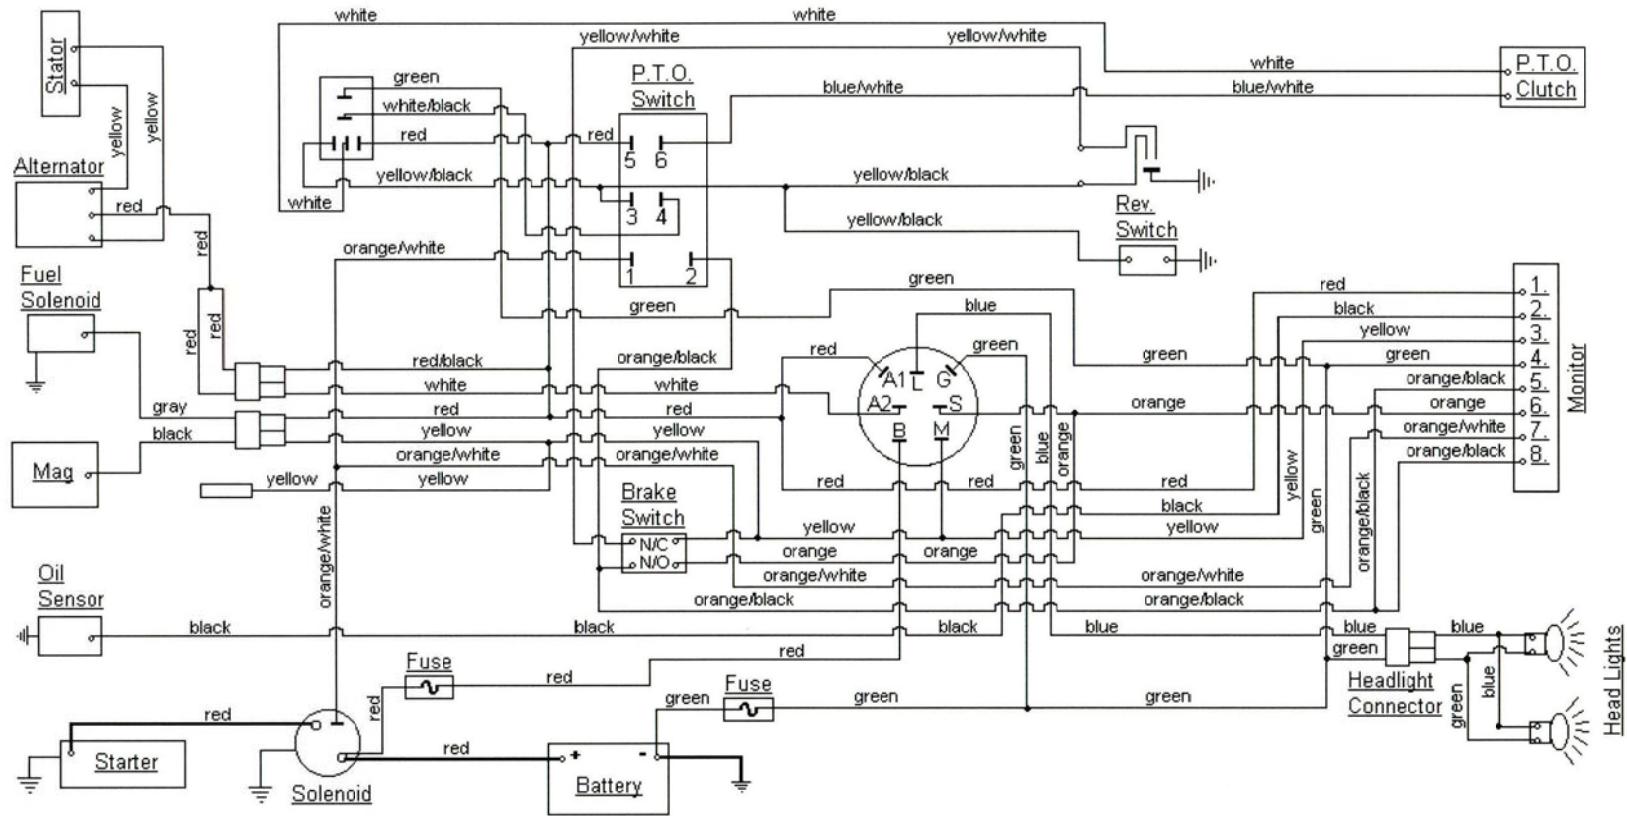

CUBCADETPARTSNMORE.COM

515-266-7944

KEY SWITCH

OFF	M+G+A1
RUN w/LIGHTS	B+A1 / L+A2
RUN	B+A1
START	B+S+A1

DASH MONITOR

1:	HOUR METER	5:	BRAKE +
2:	LOW OIL	6:	BRAKE -
3:		7:	P.T.O. -
4:	GROUND	8:	P.T.O. +

MODEL 1170 (2000 - 2001)
HARNESS NUMBER (629-1067)
MONITOR NUMBER (725-1976)