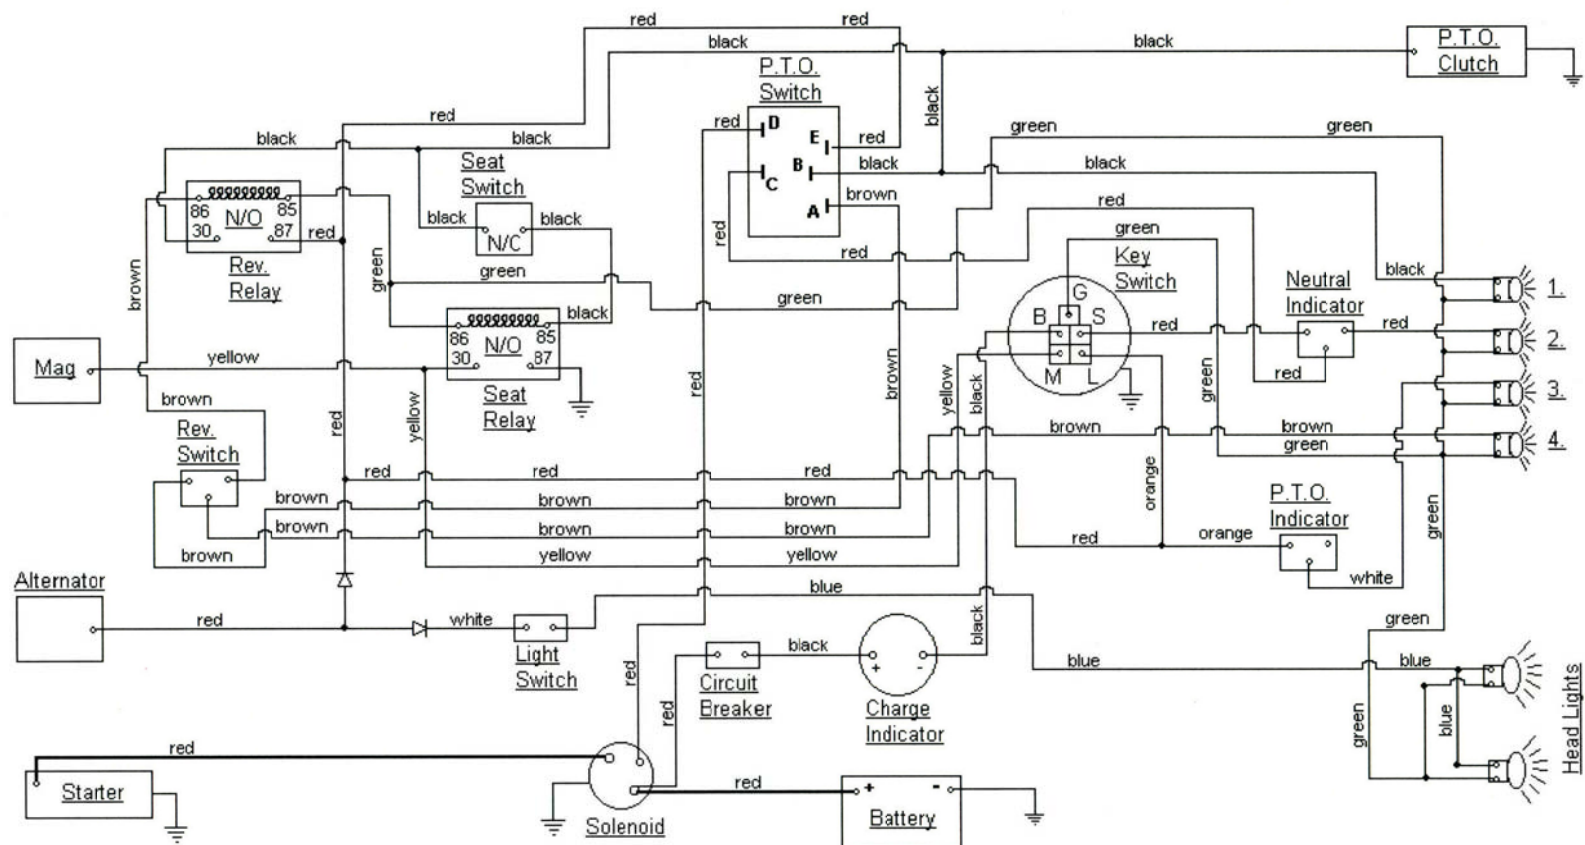

CUBCADETPARTSNMORE.COM

515-266-7944

PTO SWITCH	
OFF	D+C
ON	B+A
START	B+A+E

KEY SWITCH	
OFF	M+G
RUN	B+L
START	B+S

DASH LIGHTS	
1:	P.T.O. ON
2:	PLACE IN NEUTRAL
3:	IN REVERSE GEAR
4:	DO NOT ENGAGE P.T.O.