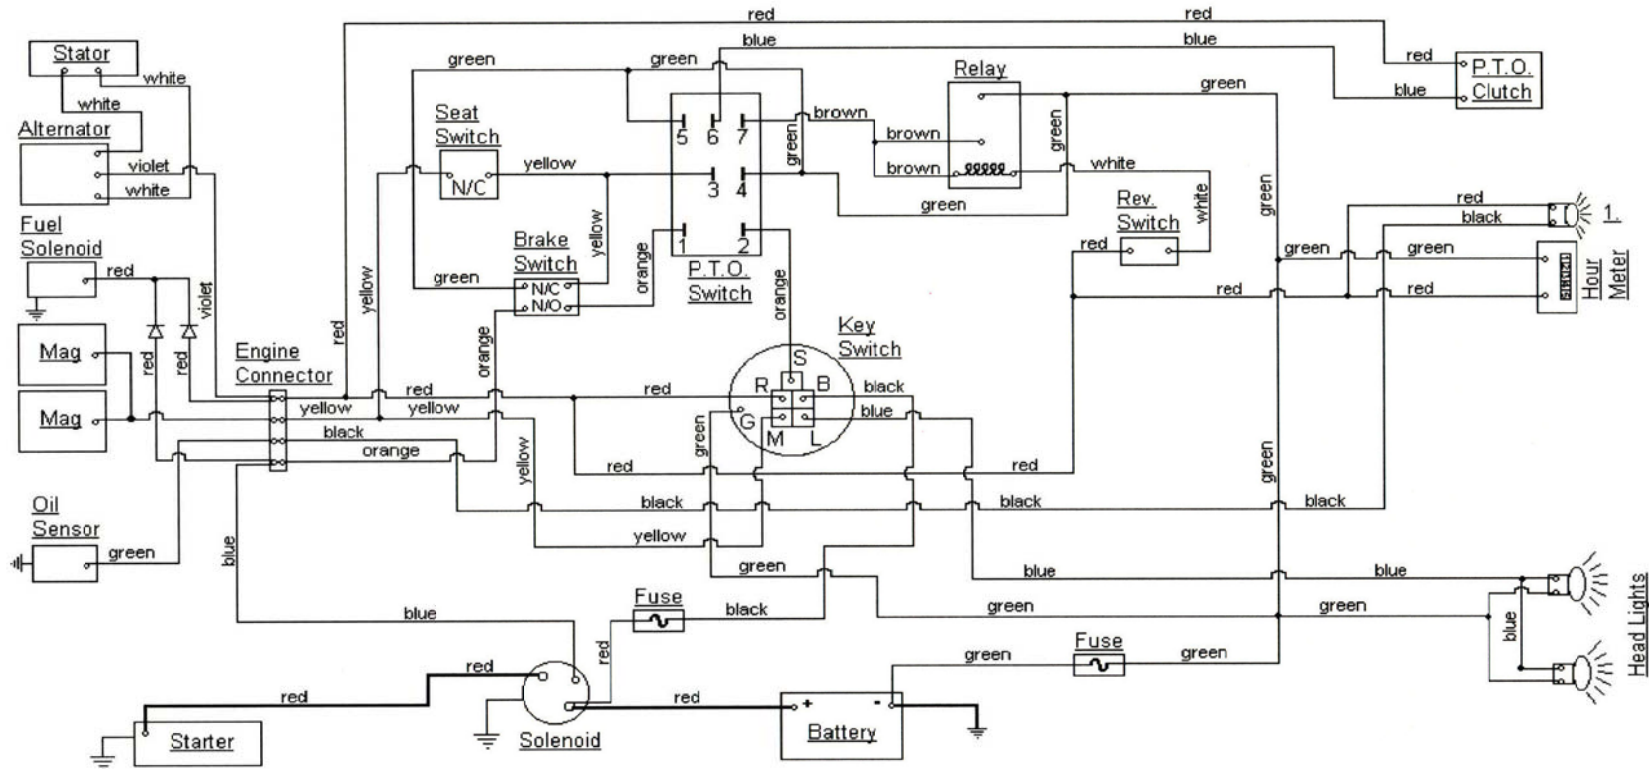

MODEL GT 2523-54

CUBCADETPARTSNMORE.COM
515-266-7944

KEY SWITCH

OFF	M+G
RUN w/LIGHTS	B+R+L
RUN	B+R
START	B+S

DASH LIGHTS

1:	LOW OIL
----	---------