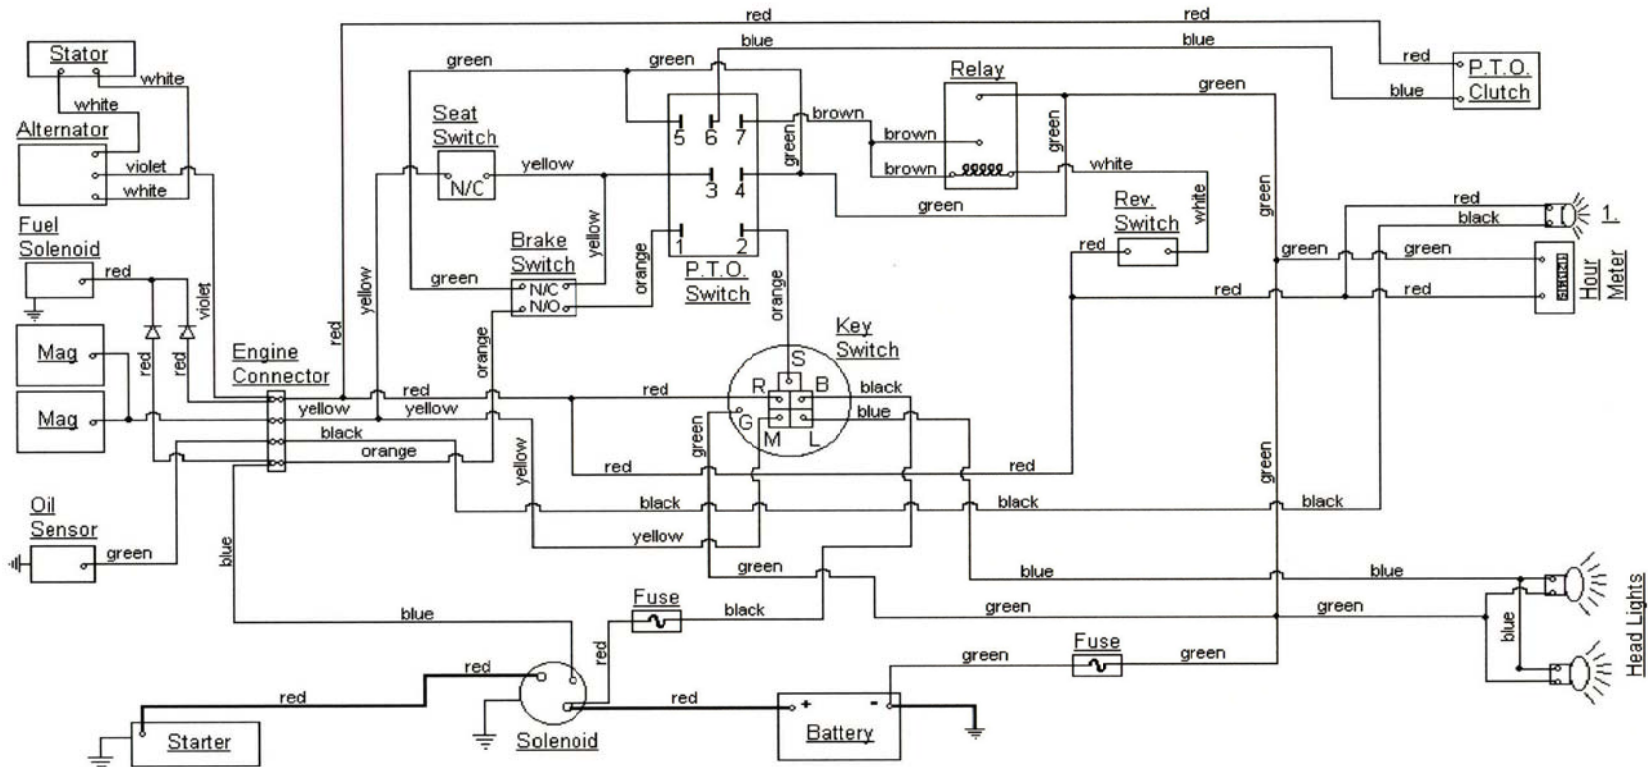

MODEL GT 2186-44
 MODEL GT 2186-48

CUBCADETPARTSNMORE.COM

515-266-7944

KEY SWITCH

OFF	M+G
RUN w/LIGHTS	B+R+L
RUN	B+R
START	B+S

DASH LIGHTS

1:	LOW OIL
----	---------

RUN