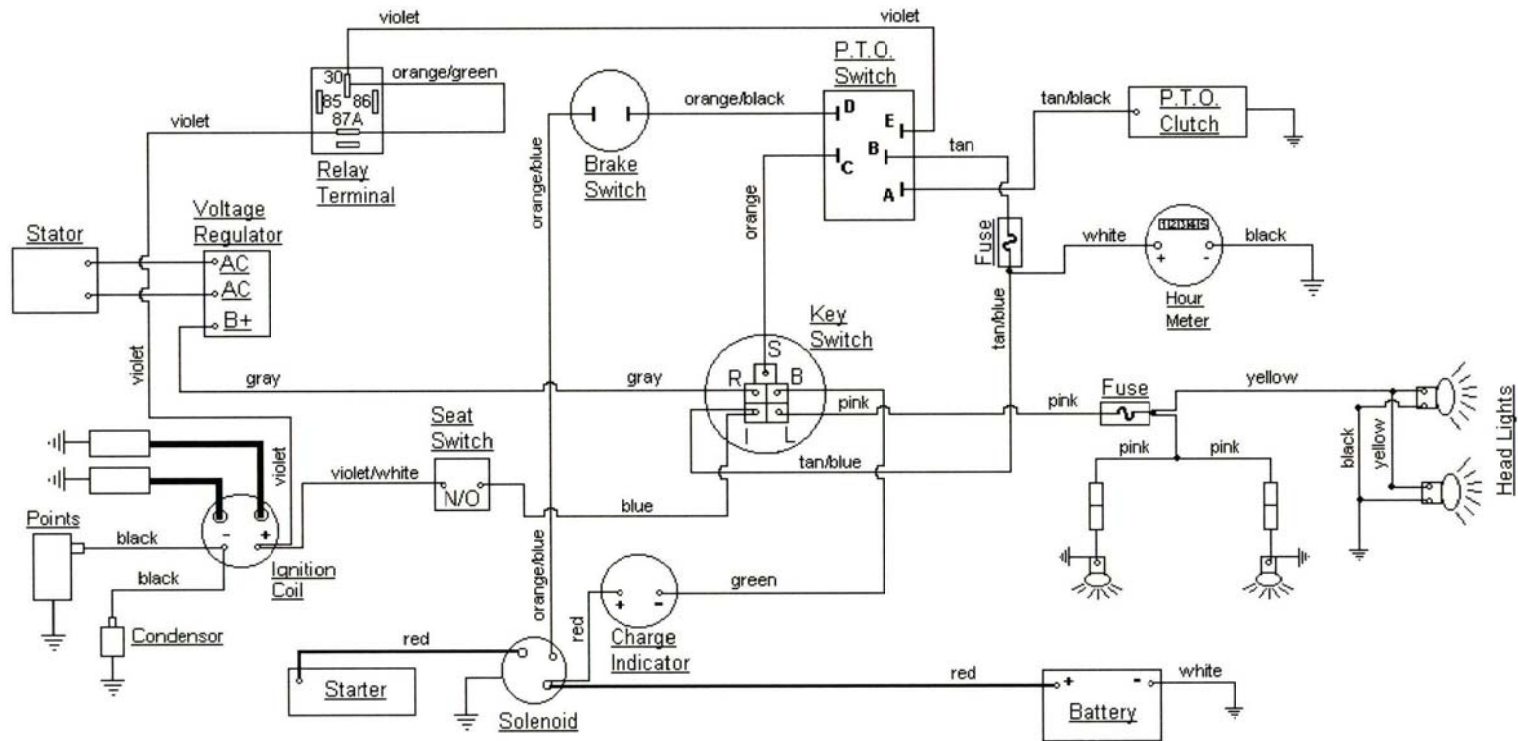

MODEL 982

CUBCADETPARTSNMORE.COM

515-266-7944

PTO SWITCH	
OFF	B+E, C+D
ON	B+A

KEY SWITCH	
OFF	NONE
RUN w/LIGHTS	B+I+R+L
RUN	B+I+R
START	B+I+S