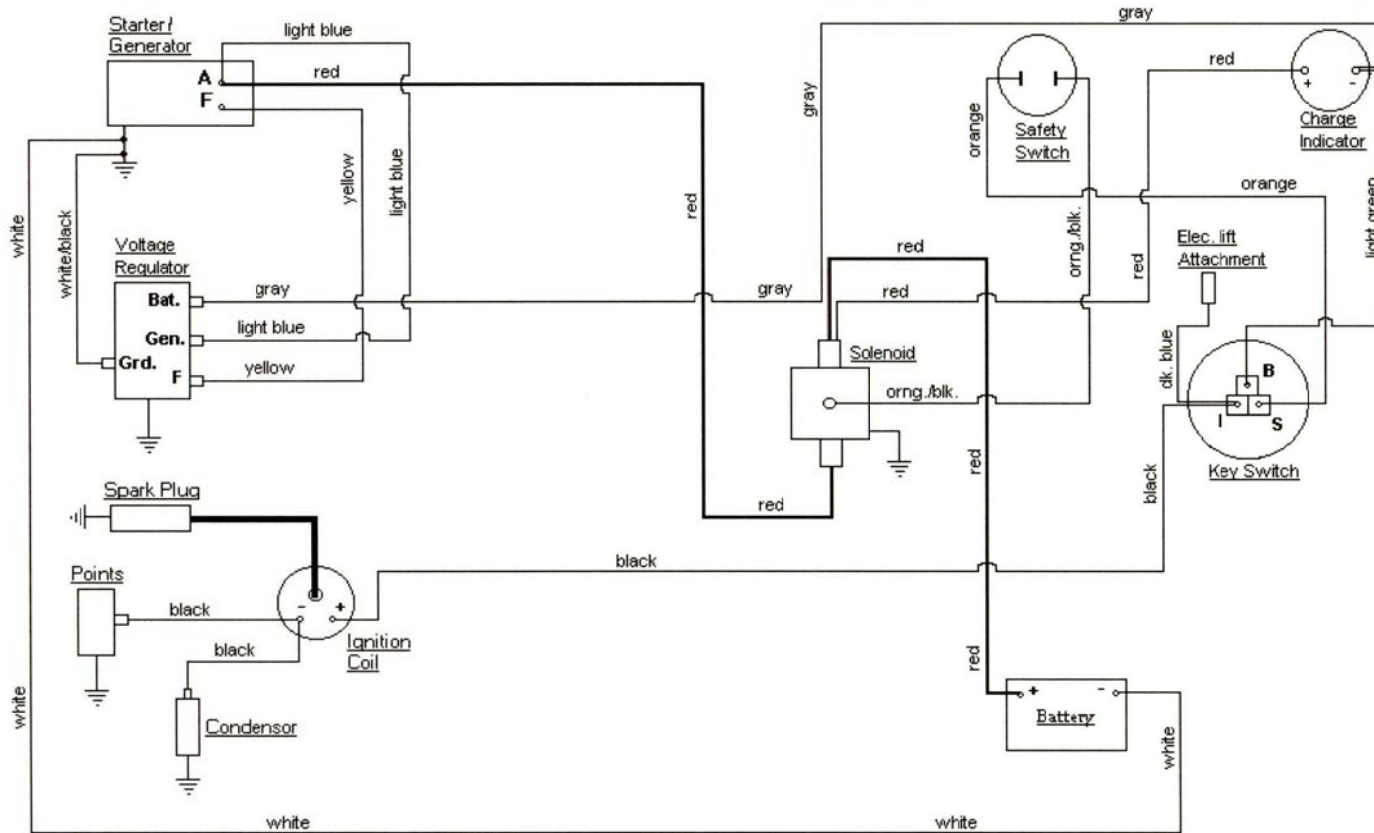

MODEL 73

KEY SWITCH

OFF	B
ON	B+I
START	B+S

Electric Lighting Wiring Diagram.

Electric Lift Wiring Diagram.