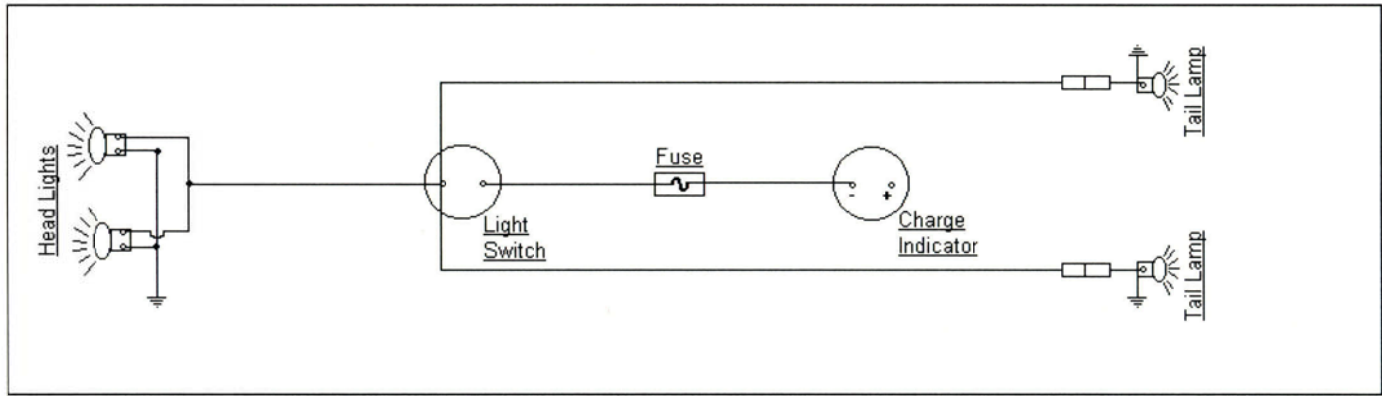

MODEL 73

KEY SWITCH

OFF	B
ON	B+I
START	B+S

Electric Lighting Wiring Diagram.

Electric Lift Wiring Diagram.