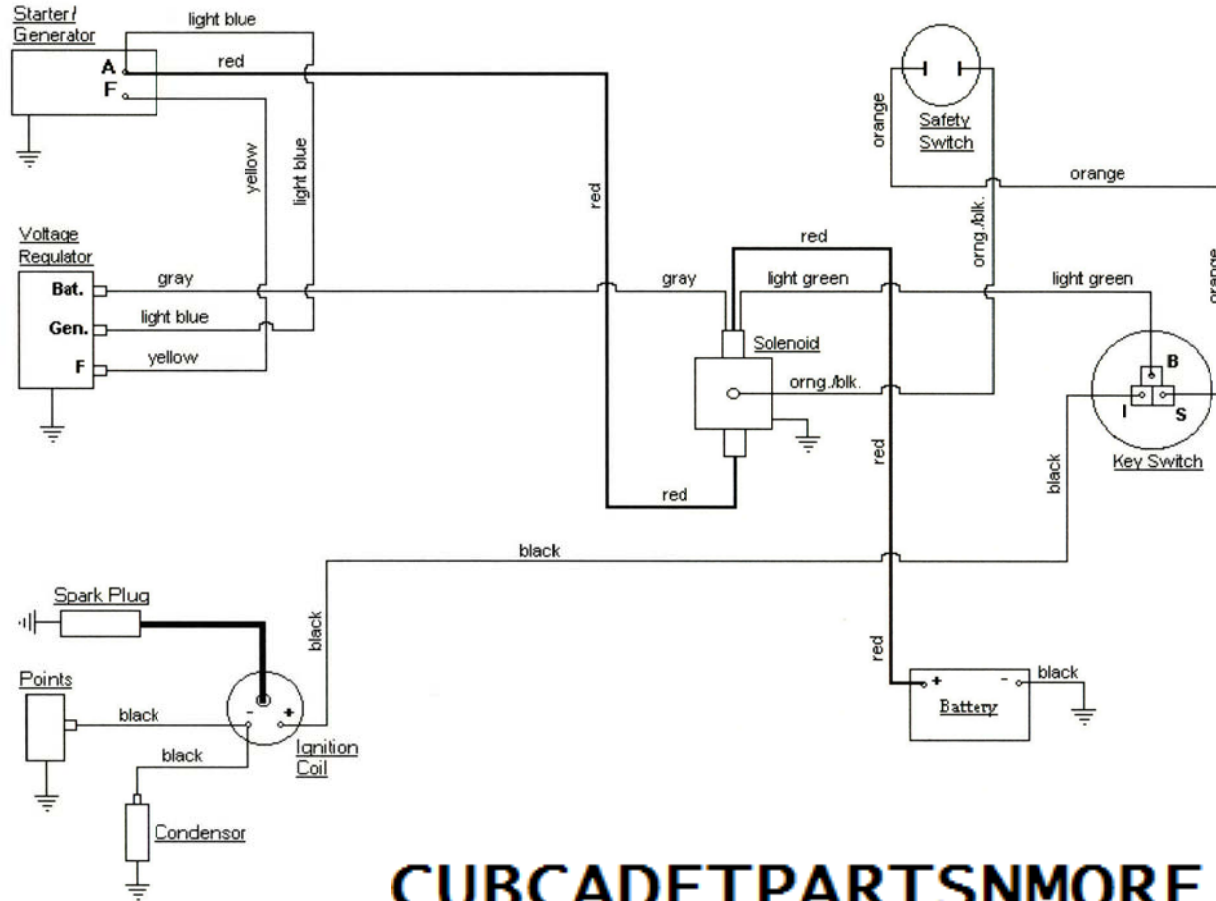

MODEL 71

KEY SWITCH

OFF	B
ON	B+I
START	B+S