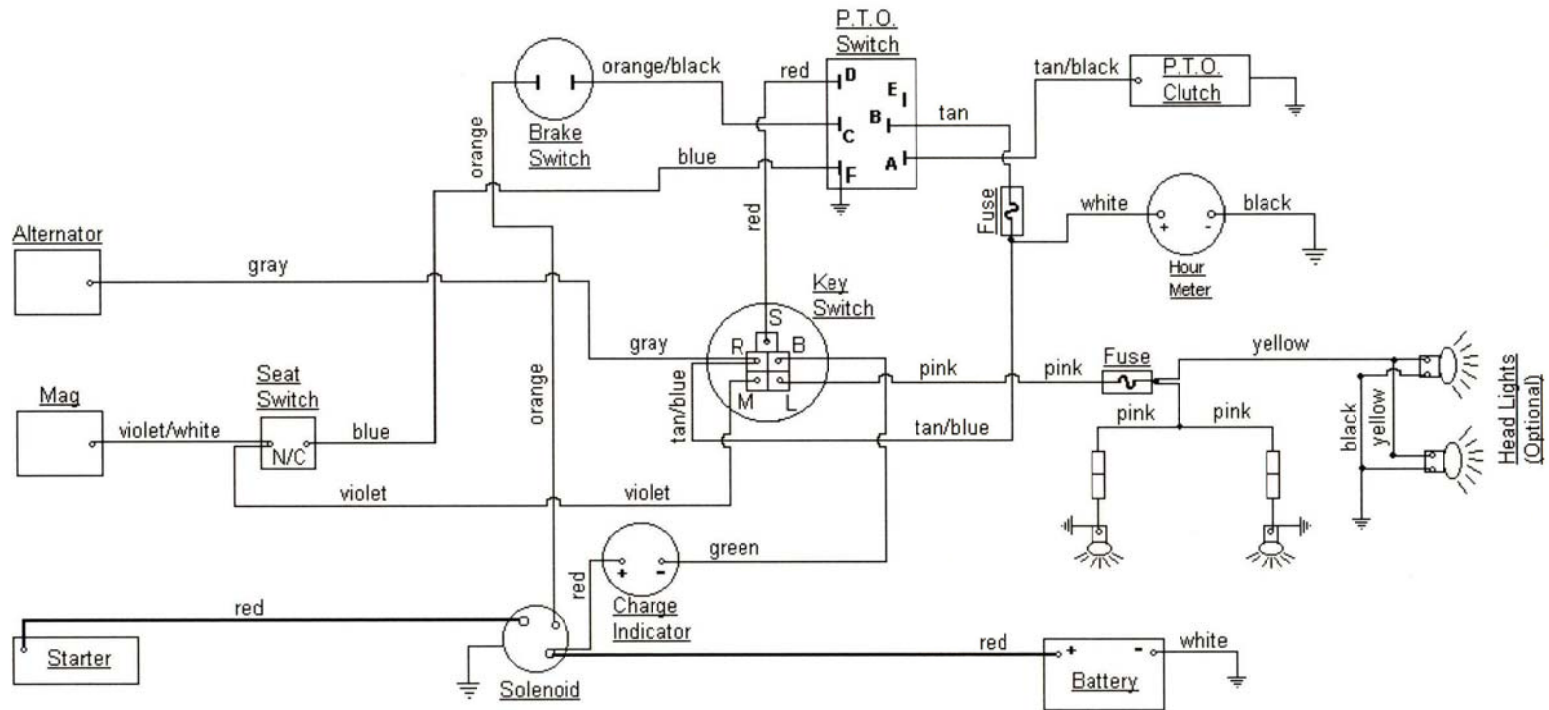

MODELS 580
SERIAL NUMBER (719,999 - Below)

PTO SWITCH	
OFF	B+E, C+D
ON	B+A, C+F

KEY SWITCH	
OFF	M+GROUND
RUN w/LIGHTS	B+R+L
RUN	B+R
START	B+S