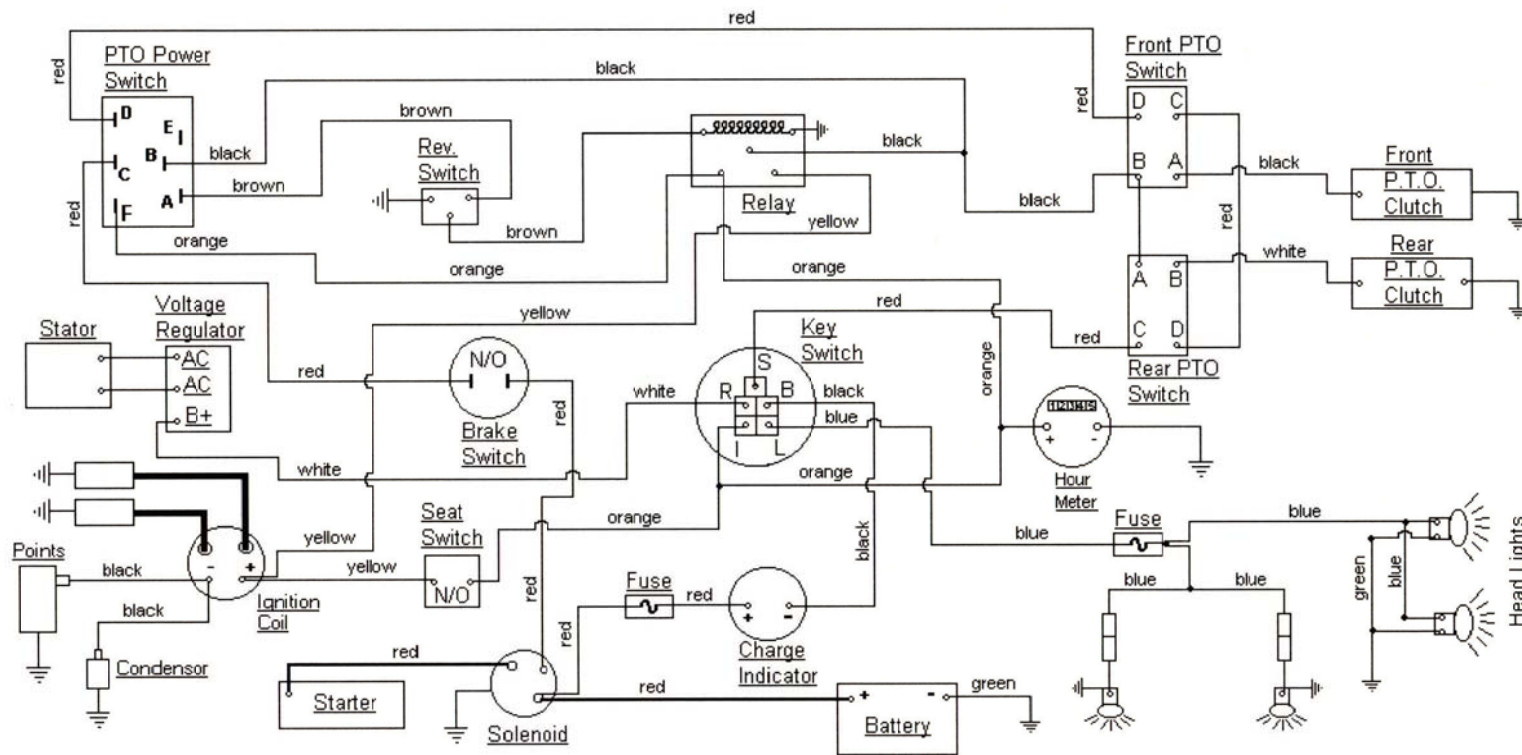

MODEL 1912

CUBCADETPARTSNMORE.COM

515-266-7944

PTO SWITCH	
OFF	C+D
ON	B+A
START	B+A+F

KEY SWITCH	
OFF	NONE
RUN w/LIGHTS	B+I+R+L
RUN	B+I+R
START	B+I+S