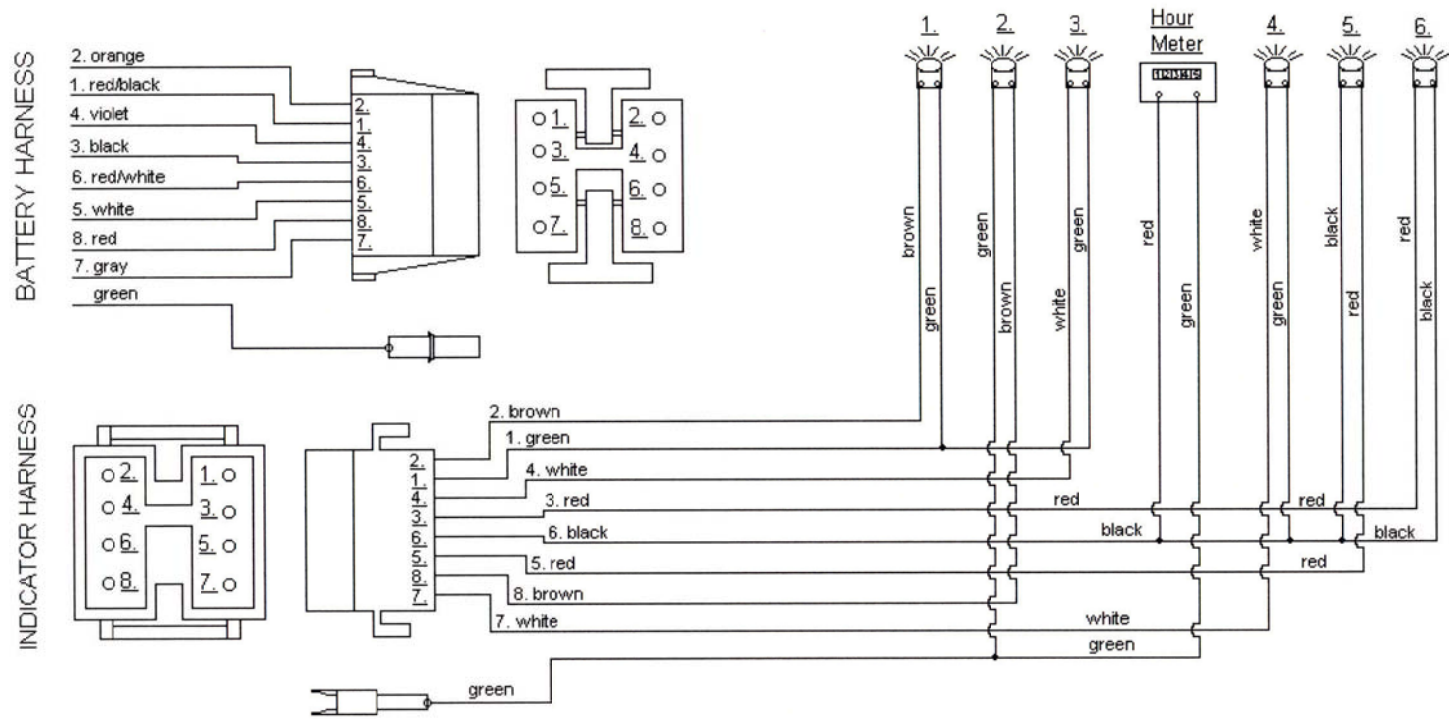

CUBCADETPARTSNMORE.COM

515-266-7944

MODEL 1882

PTO SWITCH	
OFF	C+D
ON	B+A
START	B+A+F

KEY SWITCH	
OFF	M+GROUND
RUN w/LIGHTS	B+R+L
RUN	B+R
START	B+S

DASH LIGHTS
1: DEPRESS LEFT PEDAL
2: DISENGAGE PTO
3: IN REVERSE
4: AMP
5: LOW FUEL
6: LOW OIL

DASH LIGHTS

- 1: DEPRESS LEFT PEDAL
- 2: DISENGAGE PTO
- 3: IN REVERSE
- 4: AMP
- 5: LOW FUEL
- 6: LOW OIL