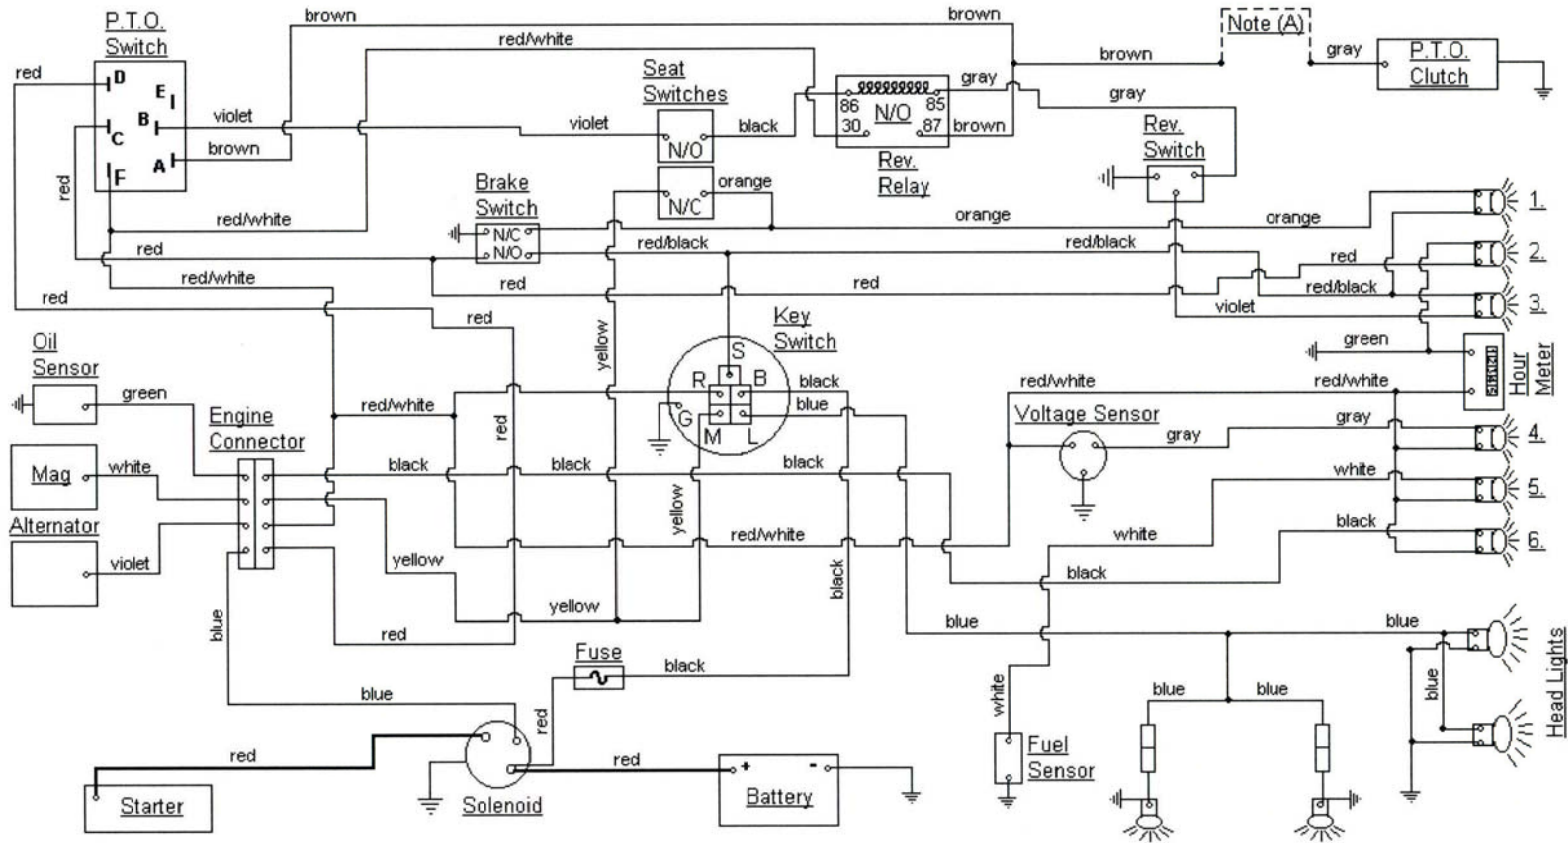

CUBCADETPARTSNMORE.COM

515-266-7944

MODEL 1882

PTO SWITCH	
OFF	C+D
ON	B+A
START	B+A+F

KEY SWITCH	
OFF	M+GROUND
RUN w/LIGHTS	B+R+L
RUN	B+R
START	B+S

DASH LIGHTS
1: DEPRESS LEFT PEDAL
2: DISENGAGE PTO
3: IN REVERSE
4: AMP
5: LOW FUEL
6: LOW OIL

DASH LIGHTS

- 1: DEPRESS LEFT PEDAL
- 2: DISENGAGE PTO
- 3: IN REVERSE
- 4: AMP
- 5: LOW FUEL
- 6: LOW OIL