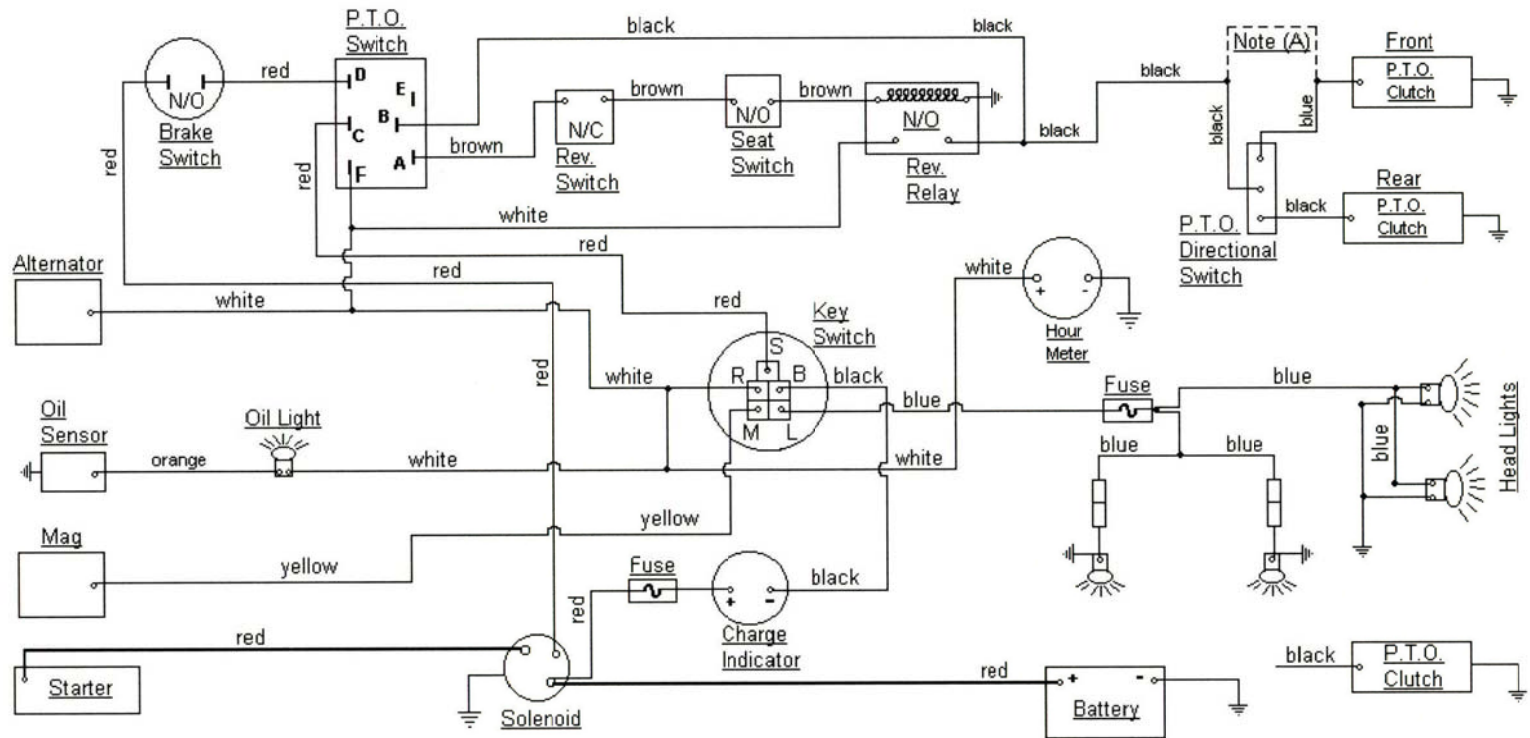

CUBCADETPARTSNMORE.COM

515-266-7944

PTO SWITCH	
OFF	C+D
ON	B+A
START	B+A+F

KEY SWITCH	
OFF	M+GROUND
RUN w/LIGHTS	B+R+L
RUN	B+R
START	B+S