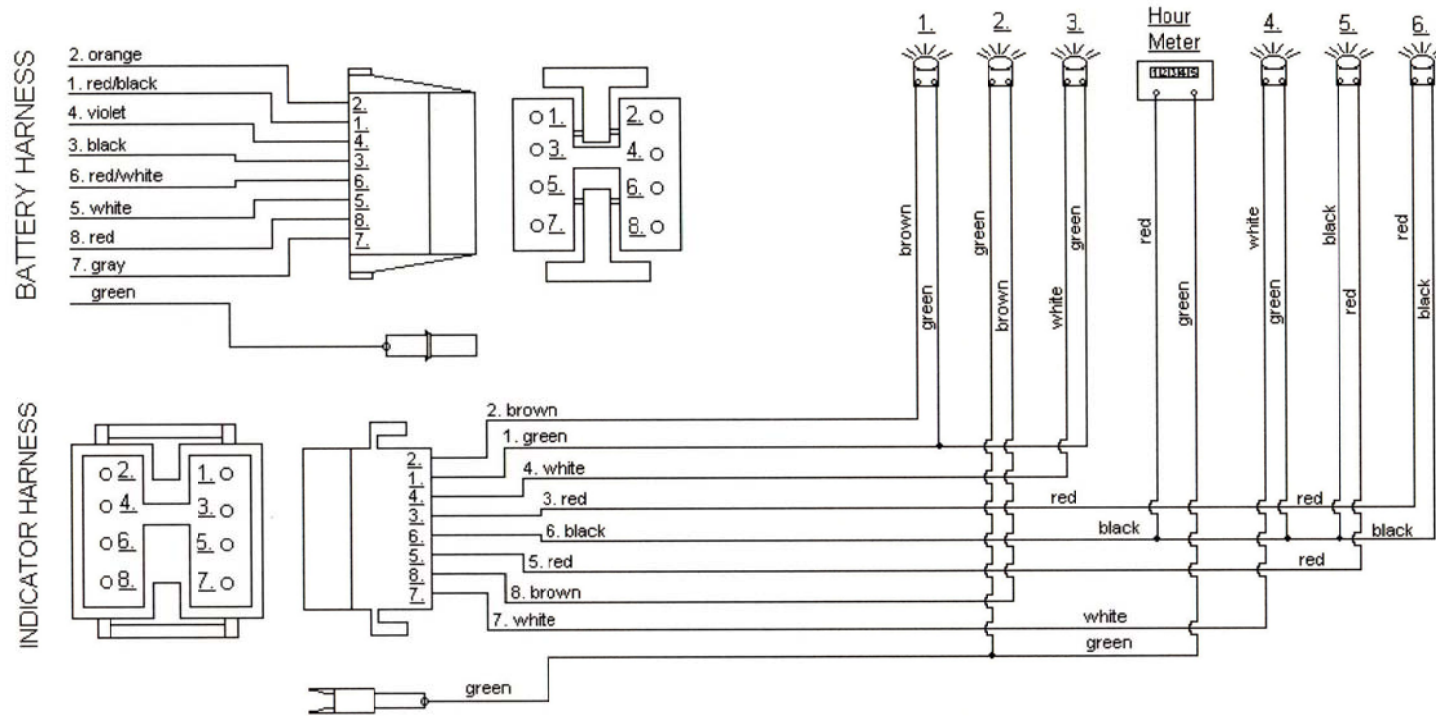

CUBCADETPARTSNMORE.COM

515-266-7944

PTO SWITCH	
OFF	C+D
ON	B+A
START	B+A+F

KEY SWITCH	
OFF	M+GROUND
RUN w/LIGHTS	B+R+L
RUN	B+R
START	B+S

DASH LIGHTS
1: DEPRESS LEFT PEDAL
2: DISENGAGE PTO
3: IN REVERSE
4: AMP
5: LOW FUEL
6: LOW OIL

MODEL 1861 INDICATOR HARNESS

DASH LIGHTS

- 1: DEPRESS LEFT PEDAL
- 2: DISENGAGE PTO
- 3: IN REVERSE
- 4: AMP
- 5: LOW FUEL
- 6: LOW OIL