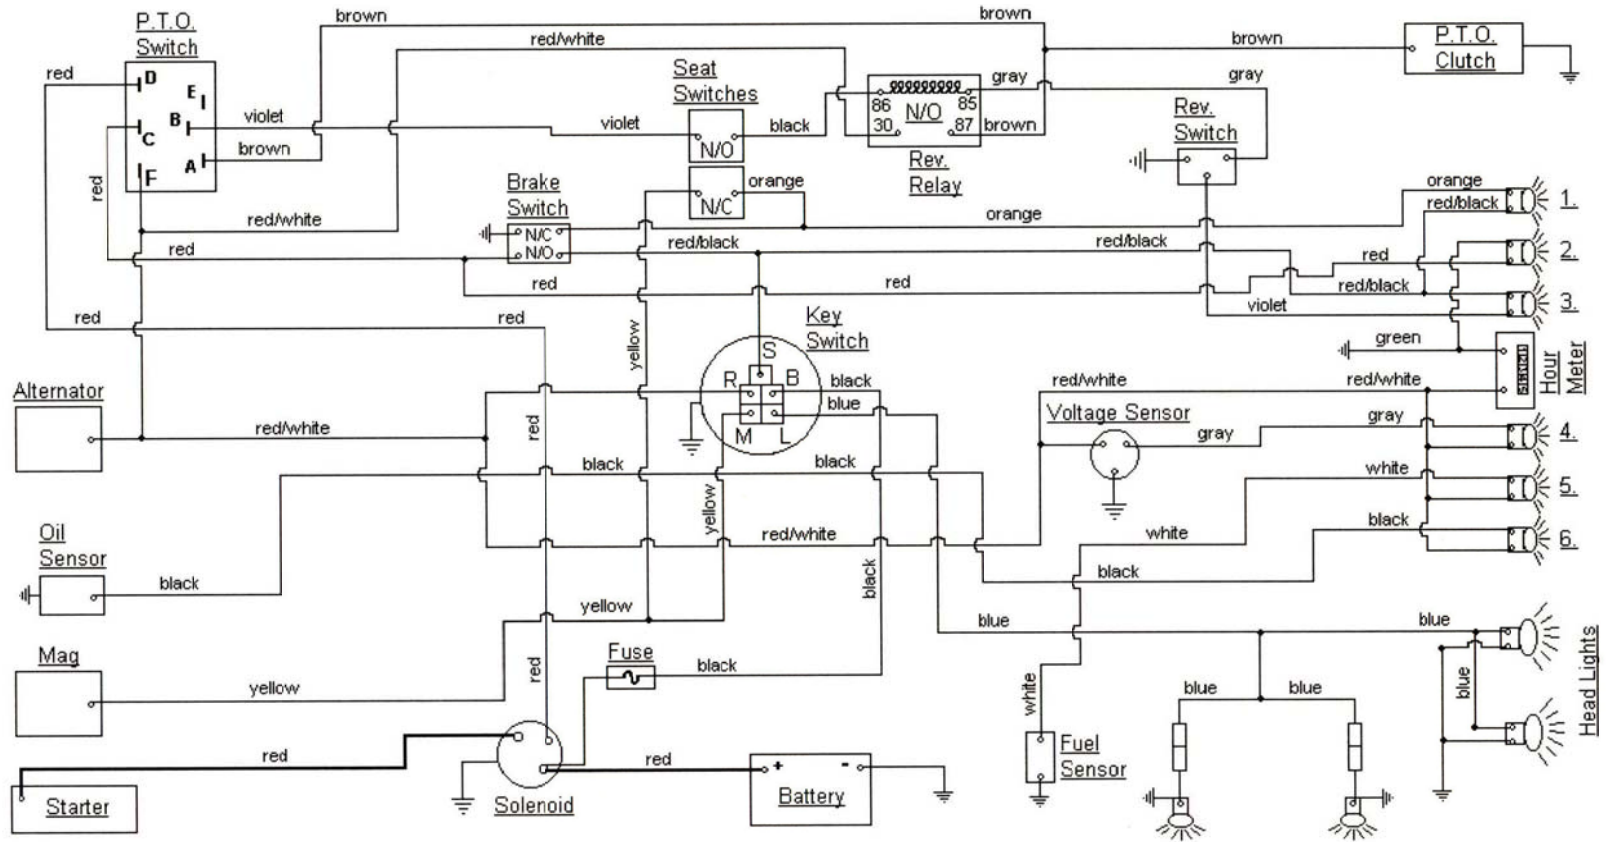

CUBCADETPARTSNMORE.COM

515-266-7944

PTO SWITCH	
OFF	C+D
ON	B+A
START	B+A+F

KEY SWITCH	
OFF	M+GROUND
RUN w/LIGHTS	B+R+L
RUN	B+R
START	B+S

DASH LIGHTS
1: DEPRESS LEFT PEDAL
2: DISENGAGE PTO
3: IN REVERSE
4: AMP
5: LOW FUEL
6: LOW OIL

MODEL 1861 INDICATOR HARNESS

DASH LIGHTS

- 1: DEPRESS LEFT PEDAL
- 2: DISENGAGE PTO
- 3: IN REVERSE
- 4: AMP
- 5: LOW FUEL
- 6: LOW OIL