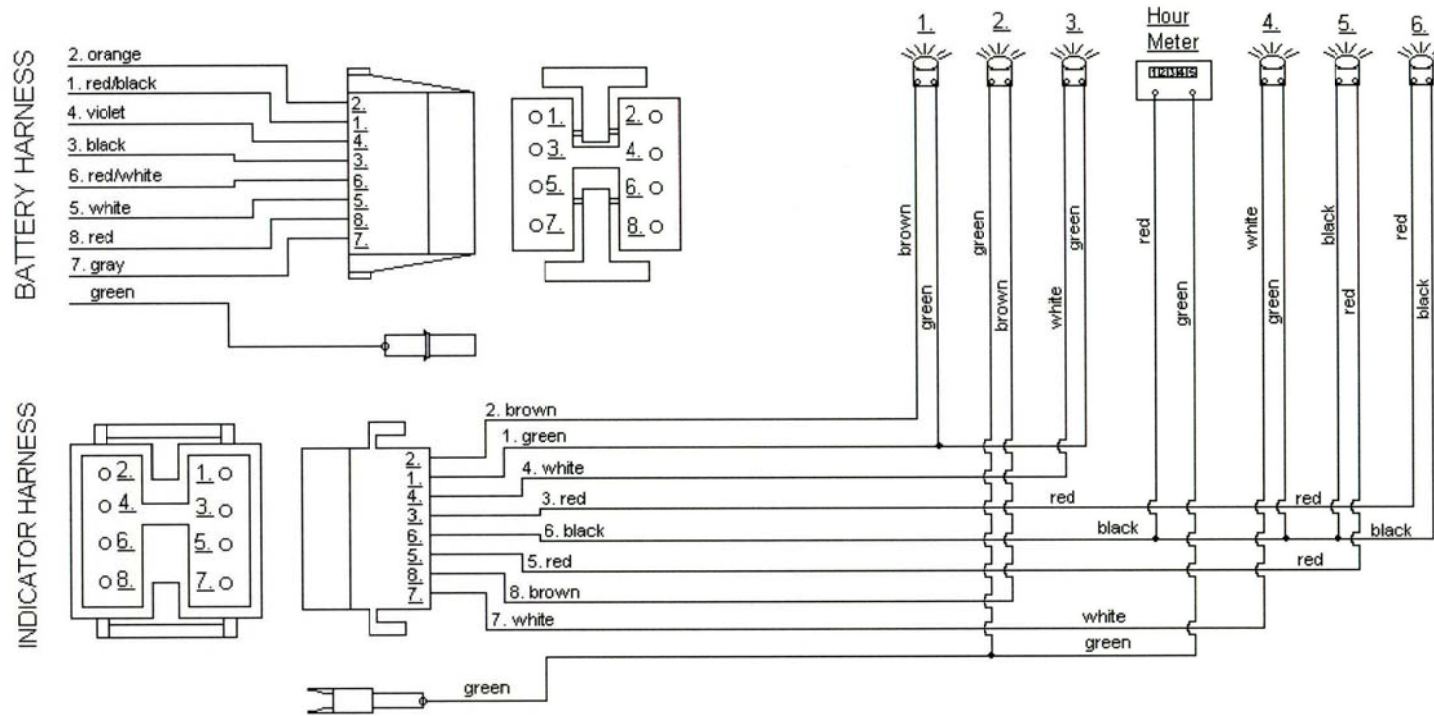

CUBCADETPARTSNMORE.COM 515-266-7944

PTO SWITCH	
OFF	C+D
ON	B+A
START	B+A+F

KEY SWITCH	
OFF	M+GROUND
RUN w/LIGHTS	B+R+L
RUN	B+R
START	B+S

DASH LIGHTS
1: DEPRESS LEFT PEDAL
2: DISENGAGE PTO
3: IN REVERSE
4: AMP
5: LOW FUEL
6: LOW OIL

MODEL 1860 INDICATOR HARNESS

DASH LIGHTS

- 1: DEPRESS LEFT PEDAL
- 2: DISENGAGE PTO
- 3: IN REVERSE
- 4: AMP
- 5: LOW FUEL
- 6: LOW OIL