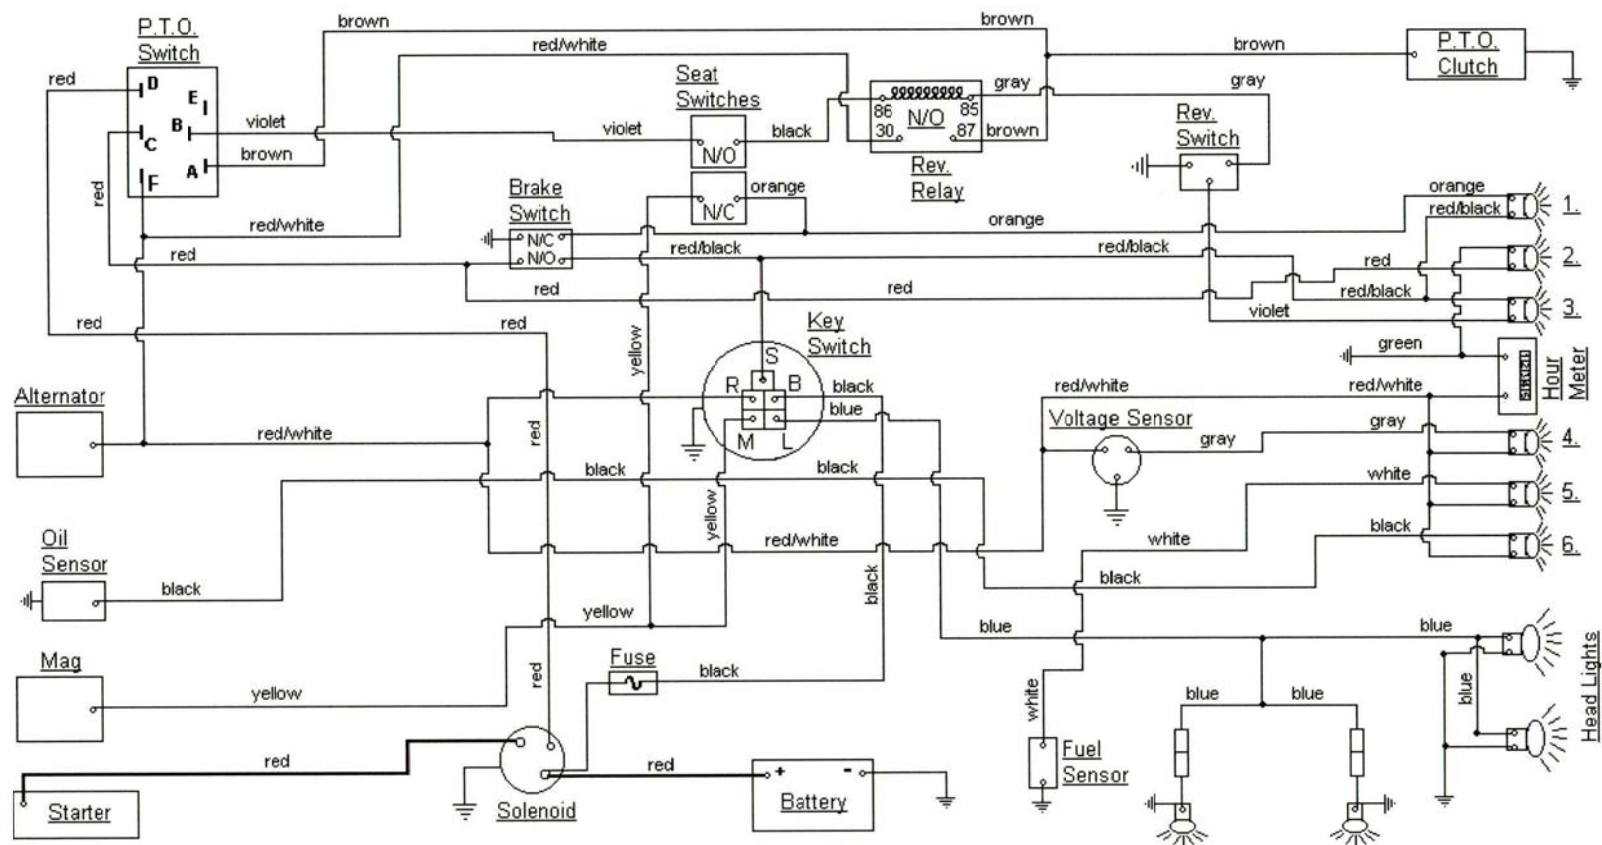

CUBCADETPARTSNMORE.COM 515-266-7944

PTO SWITCH	
OFF	C+D
ON	B+A
START	B+A+F

KEY SWITCH	
OFF	M+GROUND
RUN w/LIGHTS	B+R+L
RUN	B+R
START	B+S

DASH LIGHTS
1: DEPRESS LEFT PEDAL
2: DISENGAGE PTO
3: IN REVERSE
4: AMP
5: LOW FUEL
6: LOW OIL

MODEL 1860 INDICATOR HARNESS

DASH LIGHTS

- 1: DEPRESS LEFT PEDAL
- 2: DISENGAGE PTO
- 3: IN REVERSE
- 4: AMP
- 5: LOW FUEL
- 6: LOW OIL