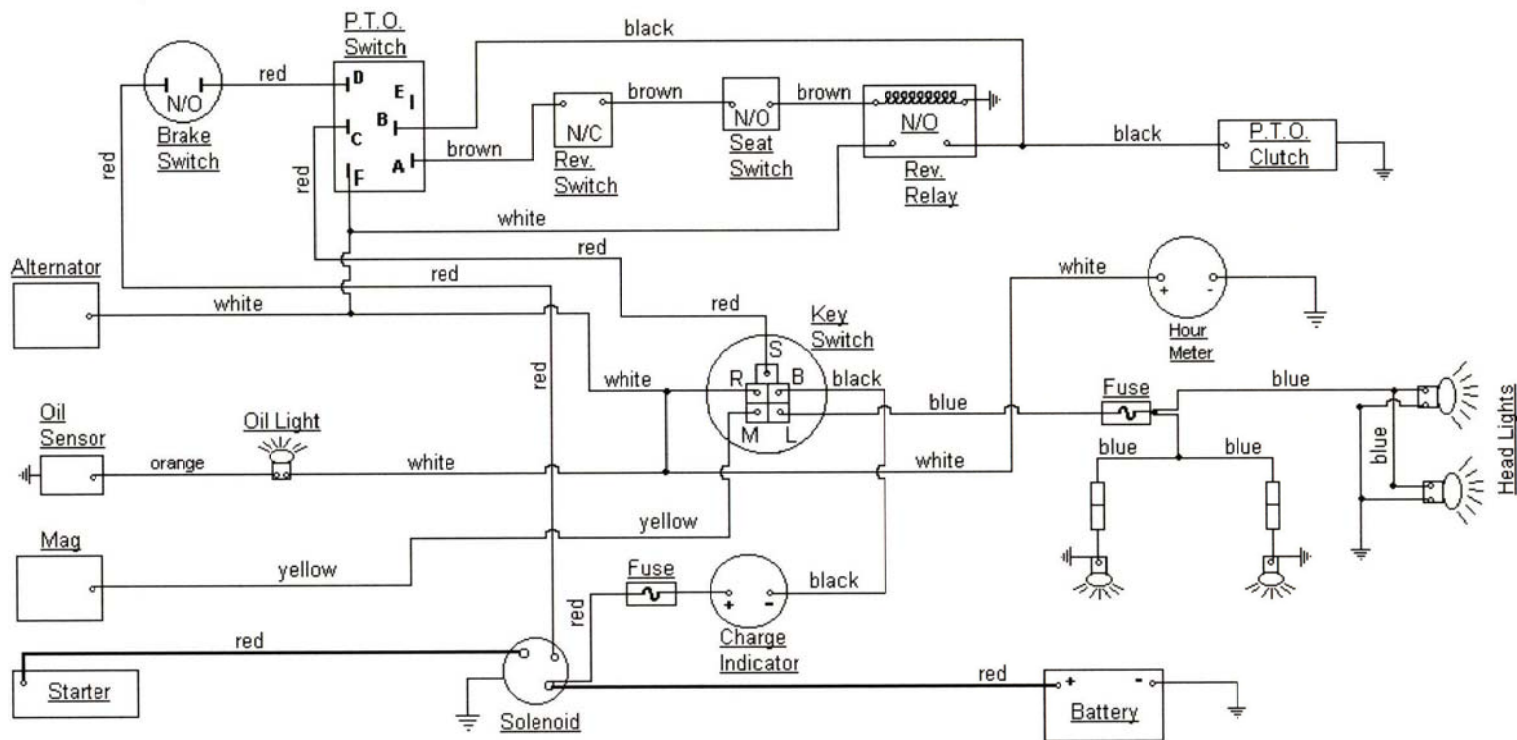

**MODEL 1812
SERIAL NUMBER (757,000 - Above)**

PTO SWITCH	
OFF	C+D
ON	B+A
START	B+A+F

KEY SWITCH	
OFF	M+GROUND
RUN w/LIGHTS	B+R+L
RUN	B+R
START	B+S