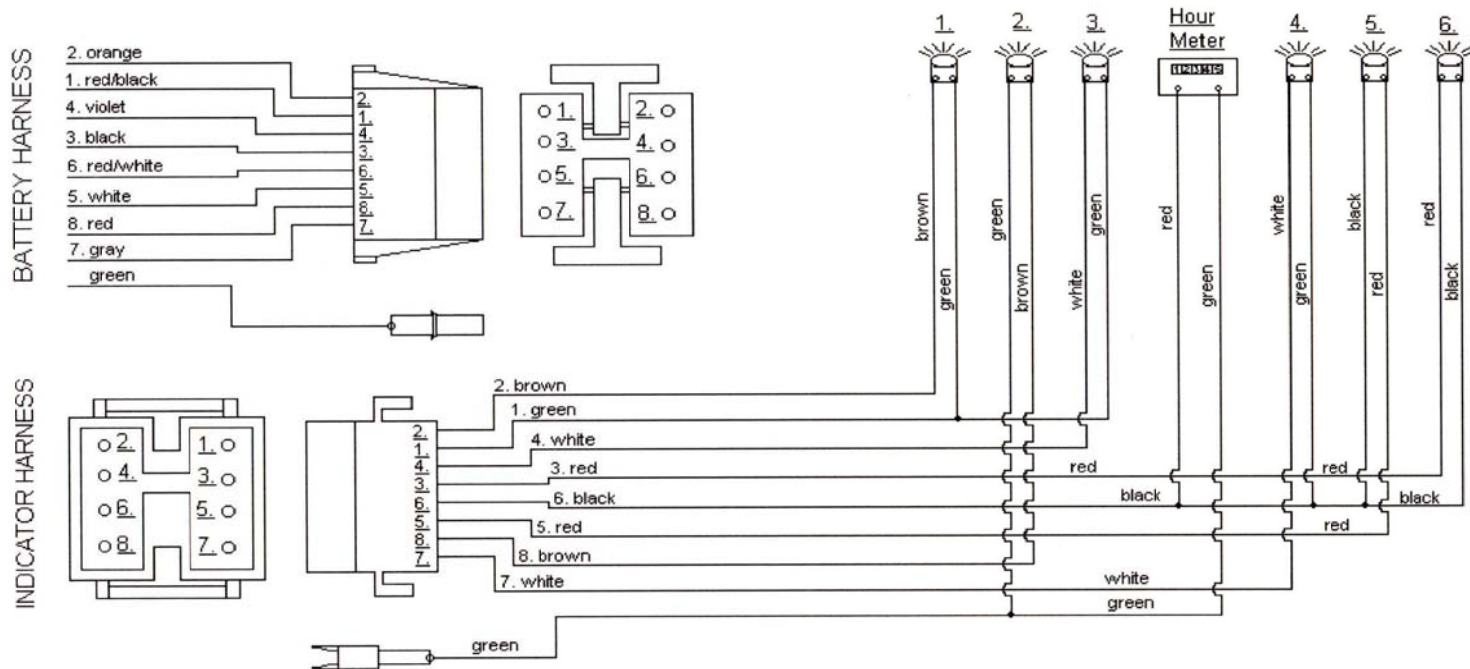

## 515-266-7944

PTO SWITCH	
OFF	C+D
ON	B+A
START	B+A+F

KEY SWITCH	
OFF	M+GROUND
RUN w/LIGHTS	B+R+L
RUN	B+R
START	B+S

DASH LIGHTS
1: DEPRESS LEFT PEDAL
2: DISENGAGE PTO
3: IN REVERSE
4: AMP
5: LOW FUEL
6: LOW OIL

**DASH LIGHTS**

- 1: DEPRESS LEFT PEDAL
- 2: DISENGAGE PTO
- 3: IN REVERSE
- 4: AMP
- 5: LOW FUEL
- 6: LOW OIL