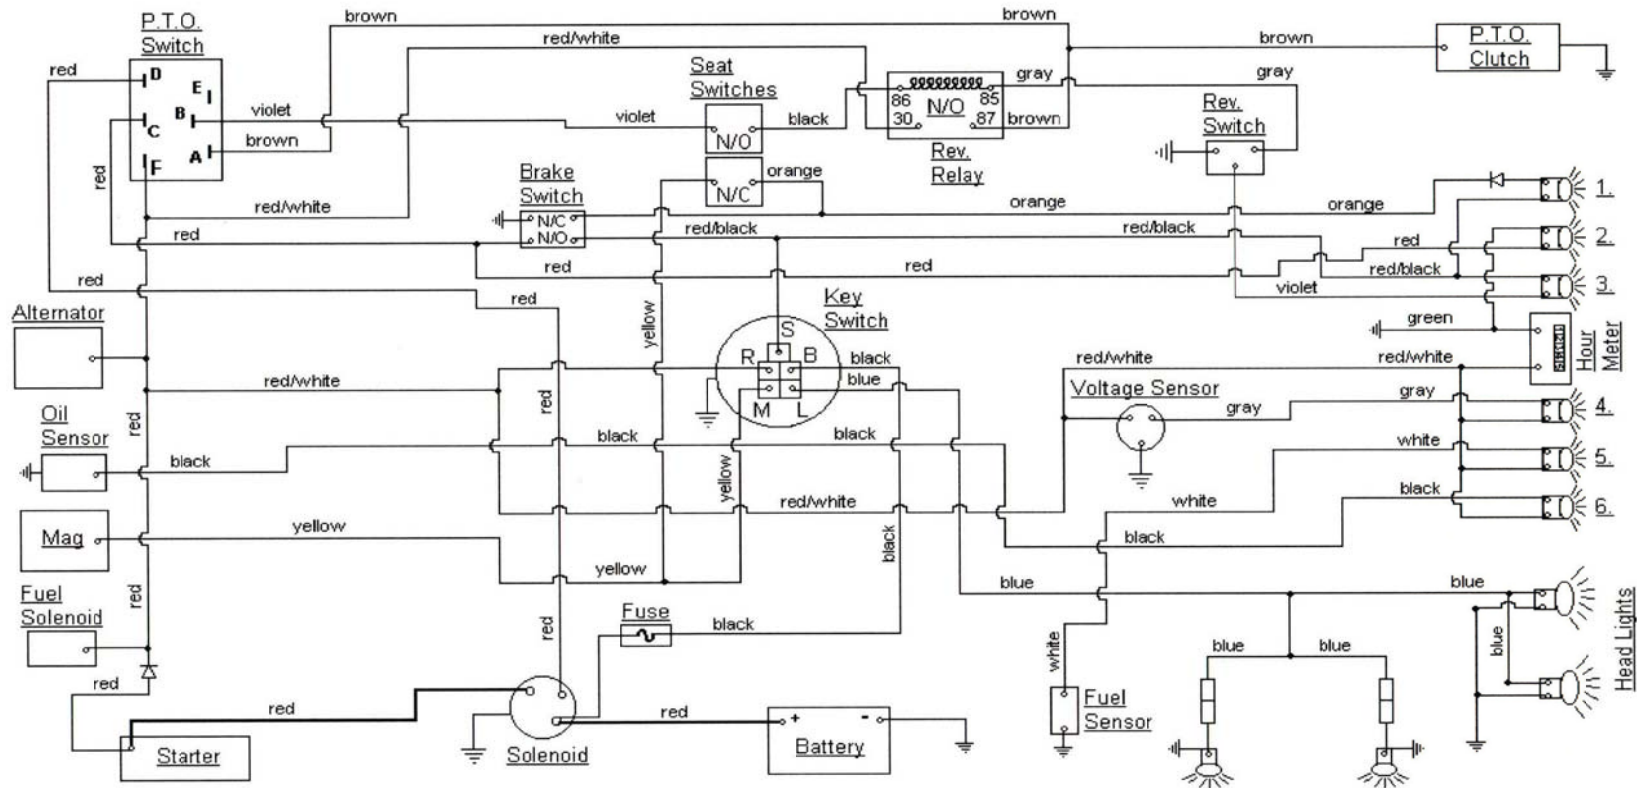

MODEL 1641

## 515-266-7944

PTO SWITCH	
OFF	C+D
ON	B+A
START	B+A+F

KEY SWITCH	
OFF	M+GROUND
RUN w/LIGHTS	B+R+L
RUN	B+R
START	B+S

DASH LIGHTS
1: DEPRESS LEFT PEDAL
2: DISENGAGE PTO
3: IN REVERSE
4: AMP
5: LOW FUEL
6: LOW OIL

**DASH LIGHTS**

- 1: DEPRESS LEFT PEDAL
- 2: DISENGAGE PTO
- 3: IN REVERSE
- 4: AMP
- 5: LOW FUEL
- 6: LOW OIL