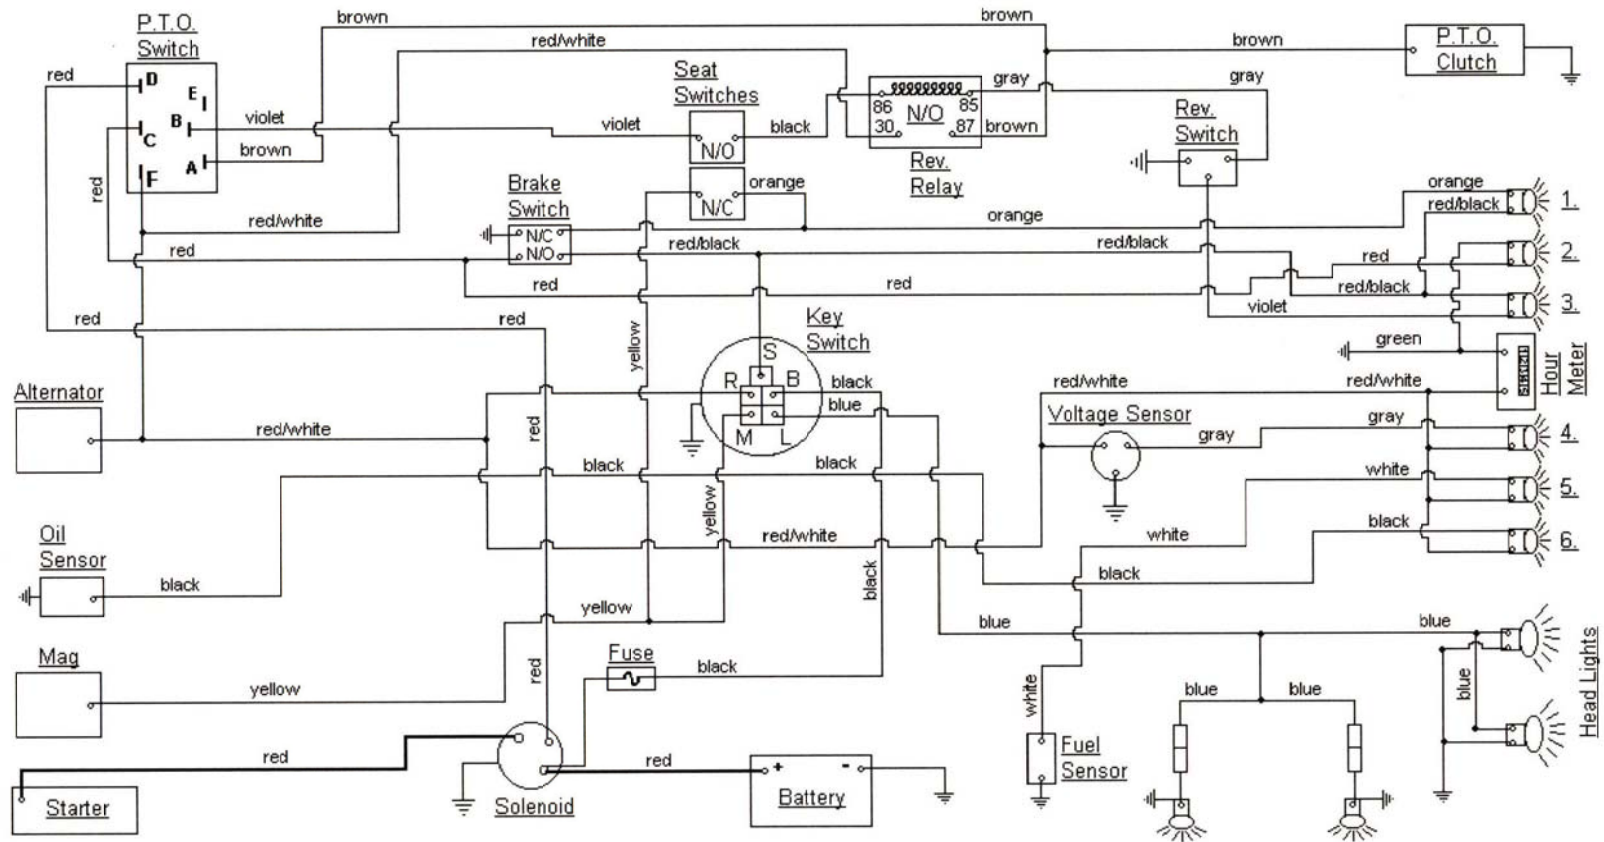

CUBCADETPARTSNMORE.COM

515-266-7944

PTO SWITCH	
OFF	C+D
ON	B+A
START	B+A+F

KEY SWITCH	
OFF	M+GROUND
RUN w/LIGHTS	B+R+L
RUN	B+R
START	B+S

DASH LIGHTS
1: DEPRESS LEFT PEDAL
2: DISENGAGE PTO
3: IN REVERSE
4: AMP
5: LOW FUEL
6: LOW OIL

MODEL 1541 INDICATOR HARNESS

DASH LIGHTS

- 1: DEPRESS LEFT PEDAL
- 2: DISENGAGE PTO
- 3: IN REVERSE
- 4: AMP
- 5: LOW FUEL
- 6: LOW OIL