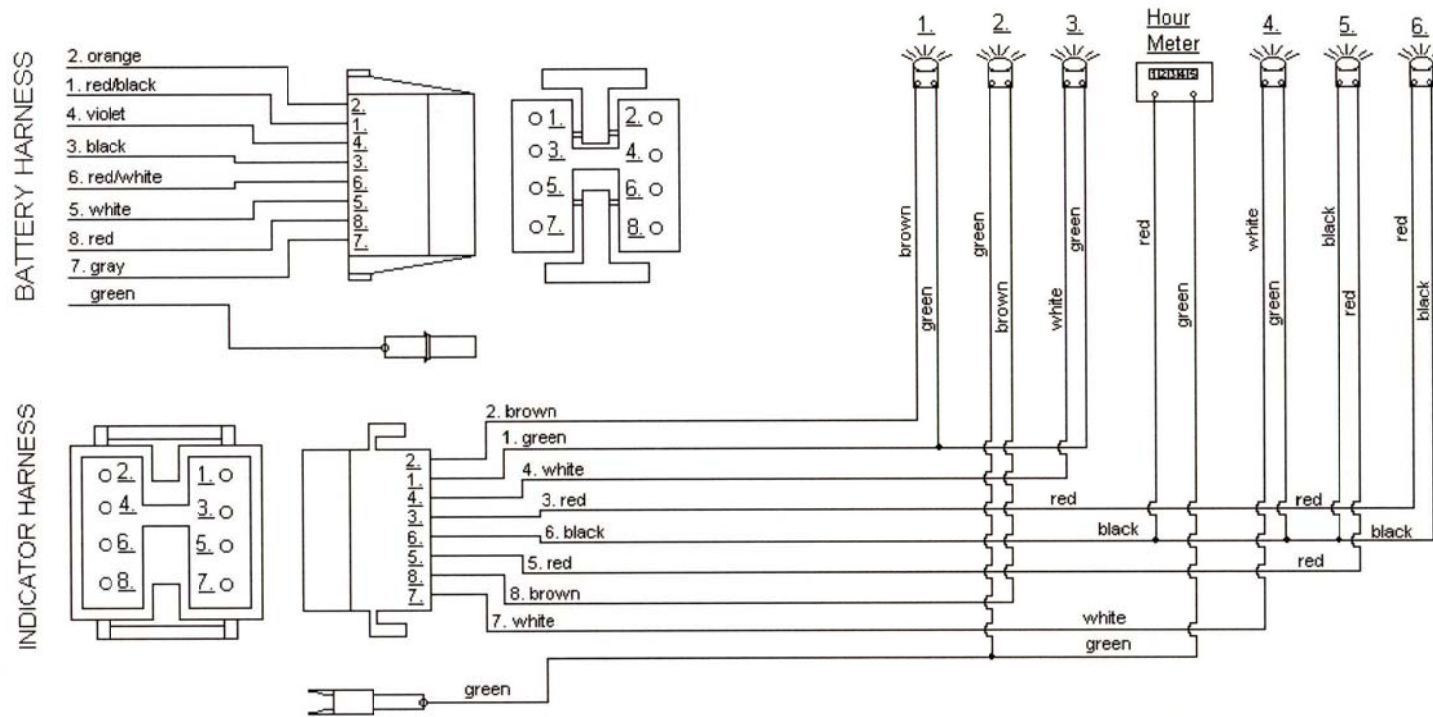

CUBCADETPARTSNMORE.COM

515-266-7944

PTO SWITCH	
OFF	C+D
ON	B+A
START	B+A+F

KEY SWITCH	
OFF	M+GROUND
RUN w/LIGHTS	B+R+L
RUN	B+R
START	B+S

DASH LIGHTS
1: DEPRESS LEFT PEDAL
2: DISENGAGE PTO
3: IN REVERSE
4: AMP
5: LOW FUEL
6: LOW OIL

MODEL 1541 INDICATOR HARNESS

DASH LIGHTS

- 1: DEPRESS LEFT PEDAL
- 2: DISENGAGE PTO
- 3: IN REVERSE
- 4: AMP
- 5: LOW FUEL
- 6: LOW OIL