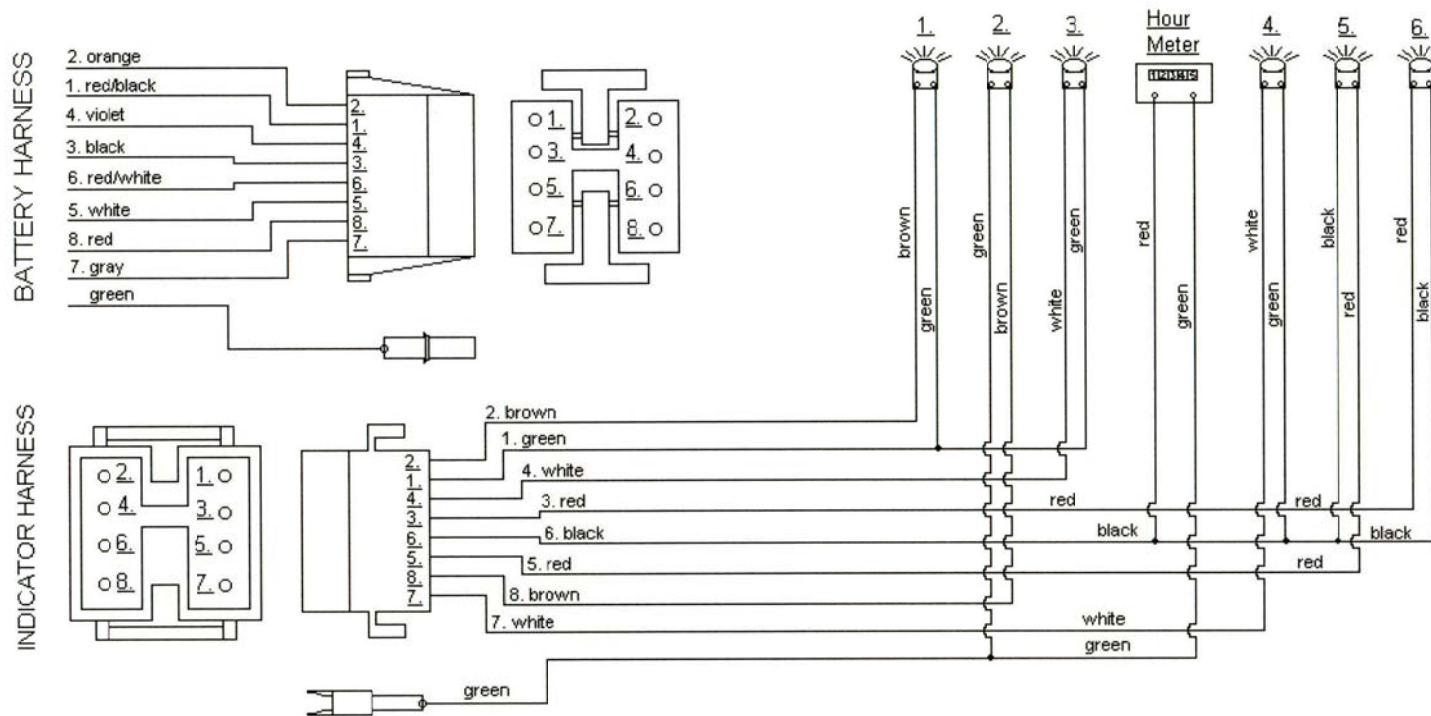

CUBCADETPARTSNMORE.COM

515-266-7944

| PTO SWITCH | |
|------------|-------|
| OFF | C+D |
| ON | B+A |
| START | B+A+F |

| KEY SWITCH | |
|--------------|----------|
| OFF | M+GROUND |
| RUN w/LIGHTS | B+R+L |
| RUN | B+R |
| START | B+S |

- | DASH LIGHTS |
|-----------------------|
| 1: DEPRESS LEFT PEDAL |
| 2: DISENGAGE PTO |
| 3: IN REVERSE |
| 4: AMP |
| 5: LOW FUEL |
| 6: LOW OIL |

MODEL 1535 INDICATOR HARNESS

DASH LIGHTS

- 1: DEPRESS LEFT PEDAL
- 2: DISENGAGE PTO
- 3: IN REVERSE
- 4: AMP
- 5: LOW FUEL
- 6: LOW OIL