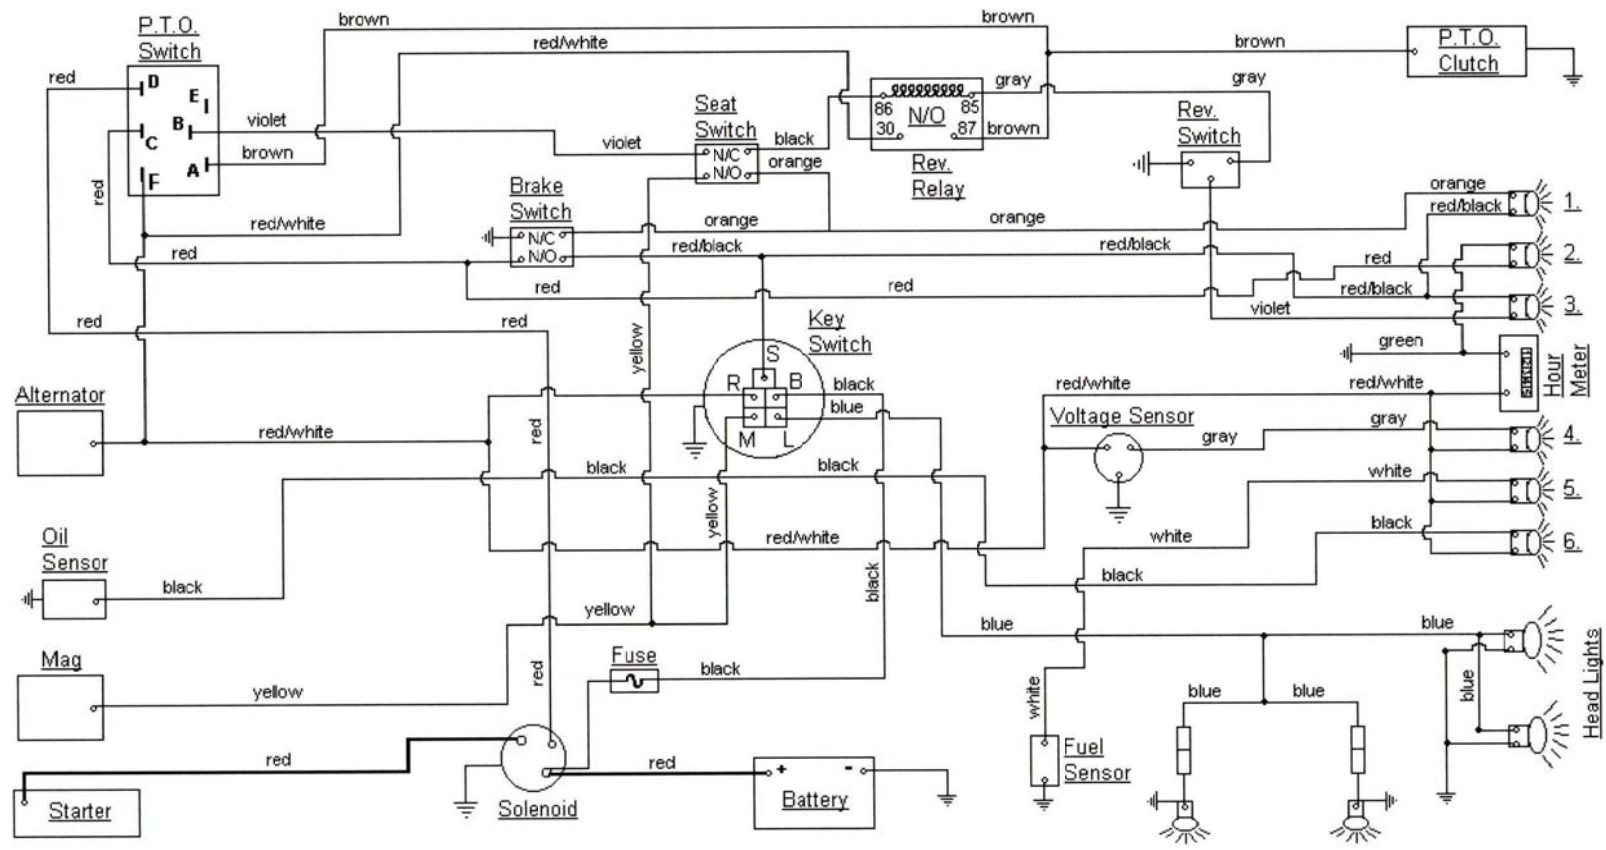

CUBCADETPARTSNMORE.COM

515-266-7944

| PTO SWITCH | |
|------------|-------|
| OFF | C+D |
| ON | B+A |
| START | B+A+F |

| KEY SWITCH | |
|--------------|----------|
| OFF | M+GROUND |
| RUN w/LIGHTS | B+R+L |
| RUN | B+R |
| START | B+S |

- | DASH LIGHTS |
|-----------------------|
| 1: DEPRESS LEFT PEDAL |
| 2: DISENGAGE PTO |
| 3: IN REVERSE |
| 4: AMP |
| 5: LOW FUEL |
| 6: LOW OIL |

MODEL 1535 INDICATOR HARNESS

DASH LIGHTS

- 1: DEPRESS LEFT PEDAL
- 2: DISENGAGE PTO
- 3: IN REVERSE
- 4: AMP
- 5: LOW FUEL
- 6: LOW OIL