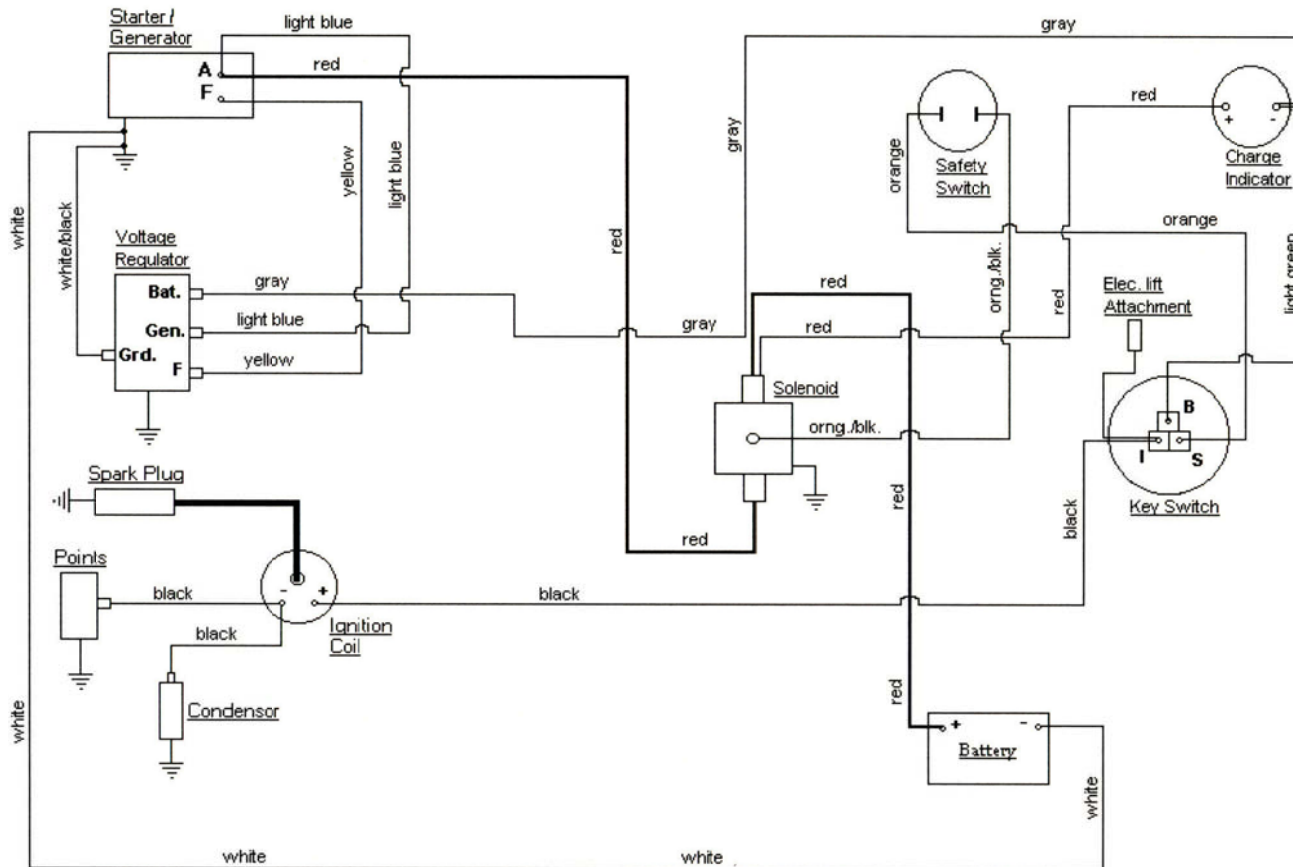

MODEL 124

CUBCADETPARTSNMORE.COM

515-266-7944

KEY SWITCH

OFF	B
ON	B+I
START	B+S