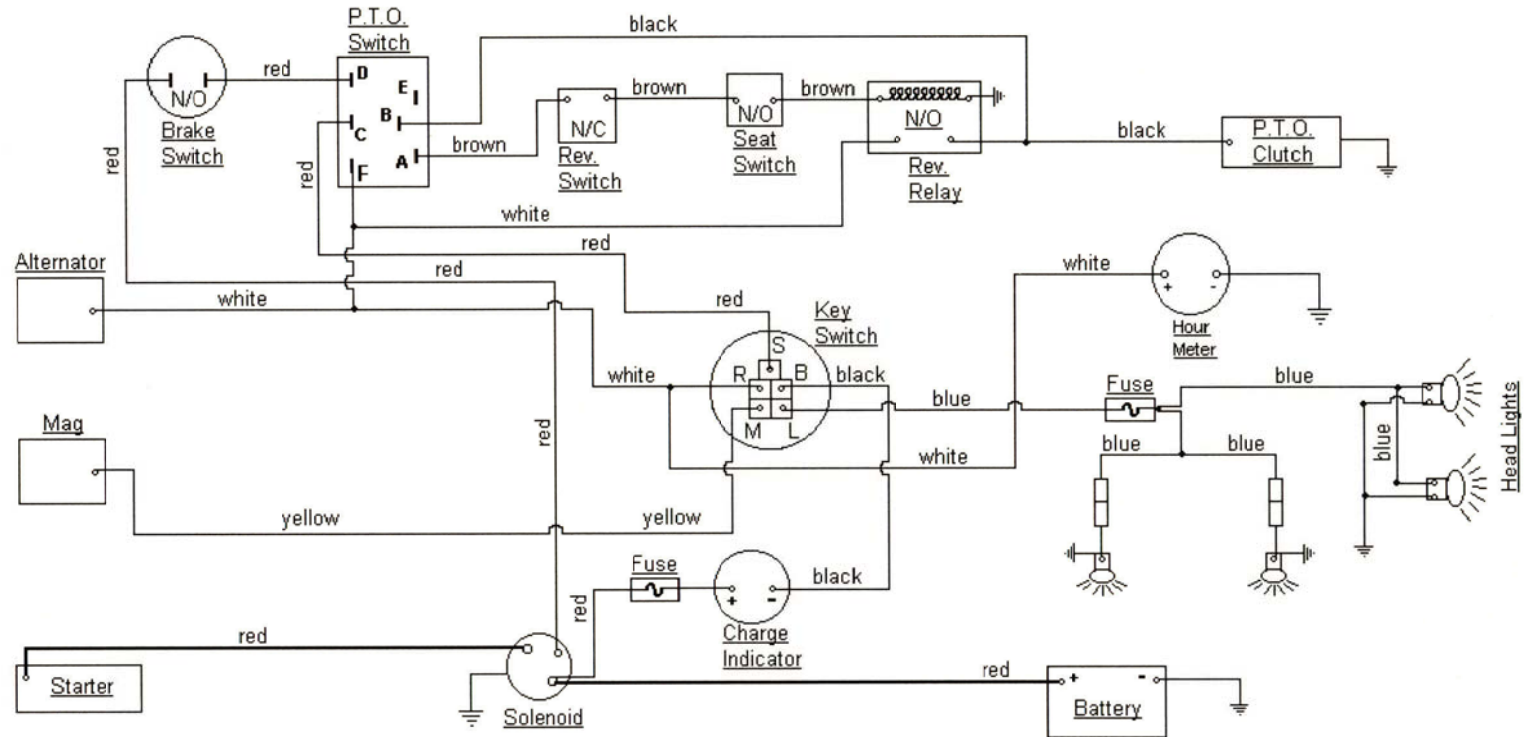

MODEL 1204

## 515-266-7944

P.T.O. SWITCH	
OFF	C+D
ON	B+A
START	B+A+F

KEY SWITCH	
OFF	M+GROUND
RUN w/LIGHTS	B+R+L
RUN	B+R
START	B+S