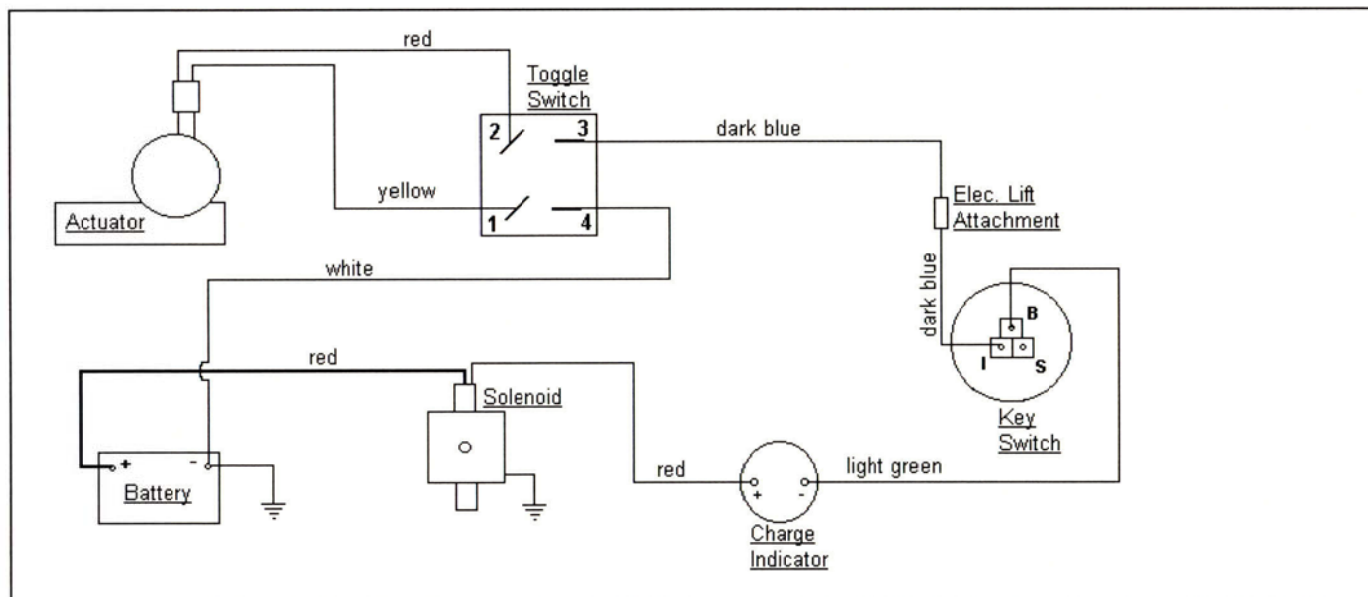

### P.T.O. SWITCH

OFF	B+E, C+D
ON	B+A

### KEY SWITCH

OFF	NONE
RUN	B+I+A
START	B+I+S

Electric Lighting Wiring Diagram.

Electric Lift Wiring Diagram.