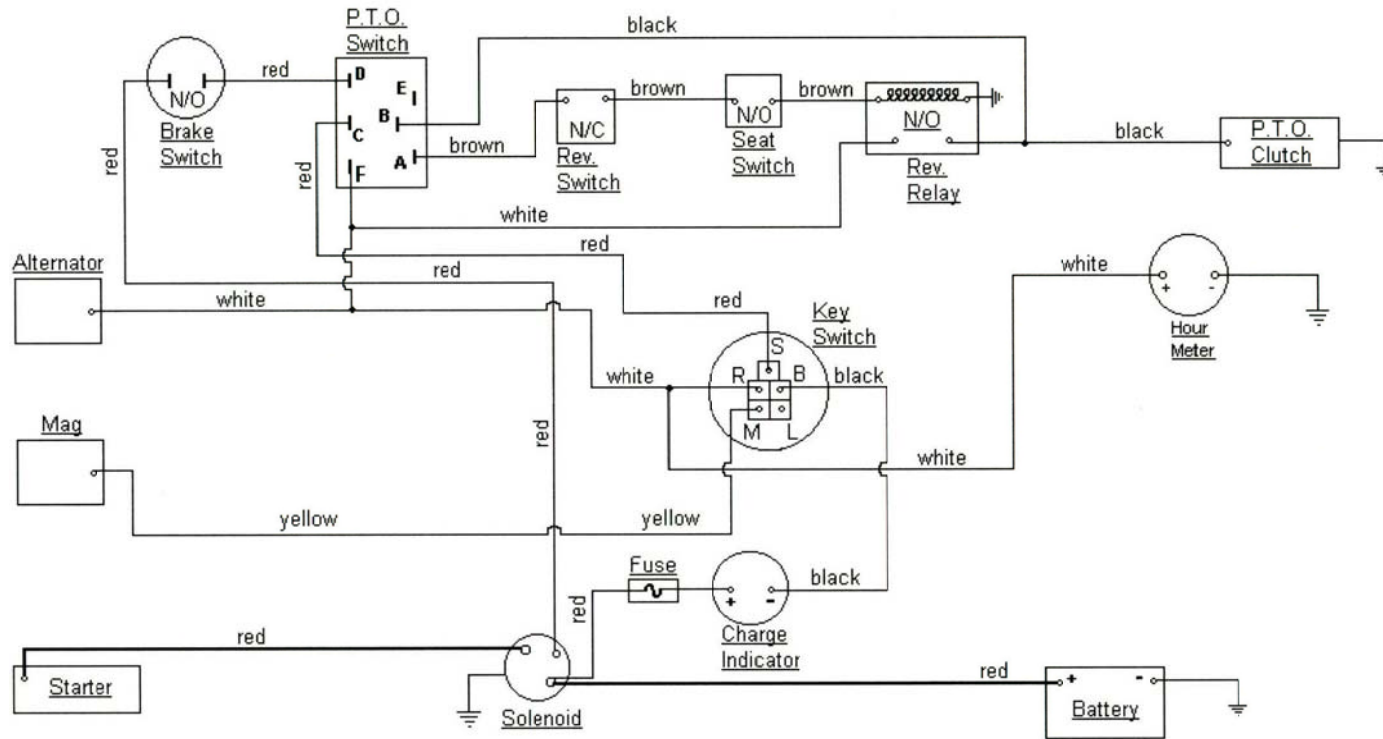

MODEL 1050

## 515-266-7944

P.T.O. SWITCH	
OFF	C+D
ON	B+A
START	B+A+F

KEY SWITCH	
OFF	M+GROUND
RUN w/LIGHTS	B+R+L
RUN	B+R
START	B+S